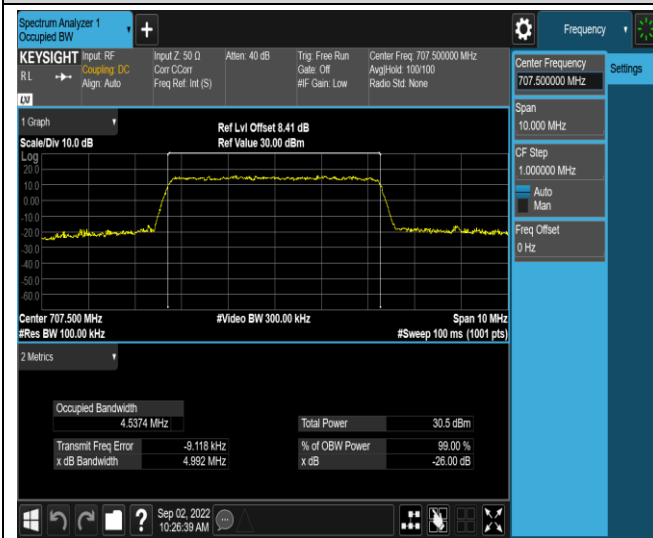

Band12-5MHz-16QAM-23095-25RB#0

Band12-10MHz-QPSK-23060-50RB#0