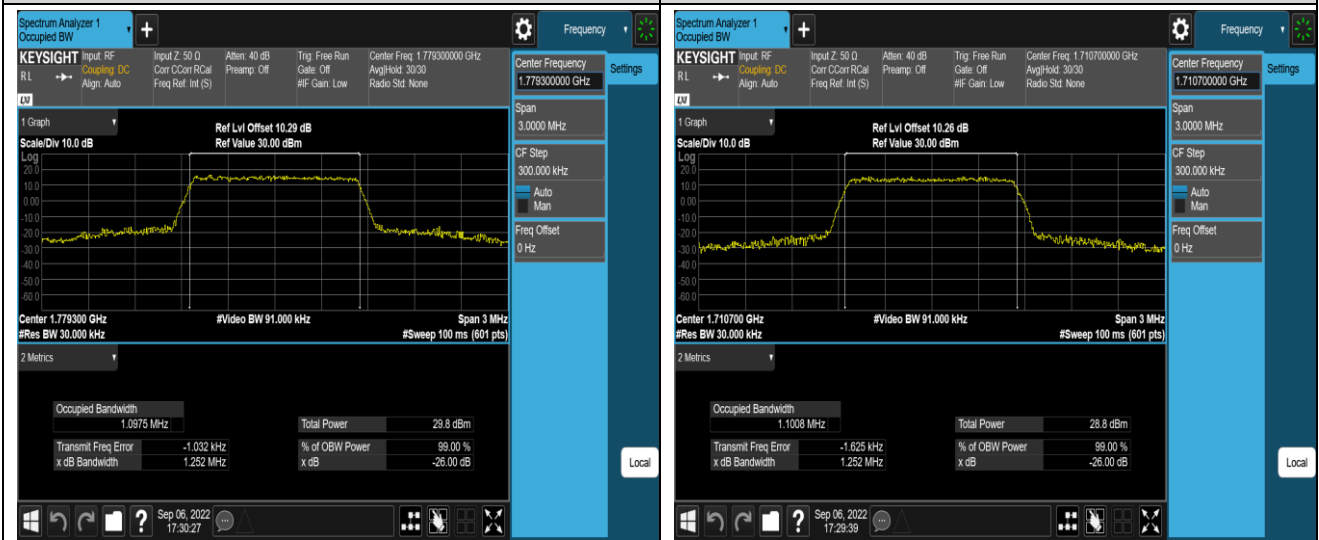

Band12-10MHz-16QAM-23130-50RB#0

Band17-5MHz-QPSK-23755-25RB#0

Band17-5MHz-QPSK-23790-25RB#0

Band66-1.4MHz-QPSK-132665-6RB#0

Band66-1.4MHz-16QAM-131979-6RB#0

Band66-1.4MHz-16QAM-132322-6RB#0

Band66-1.4MHz-16QAM-132665-6RB#0