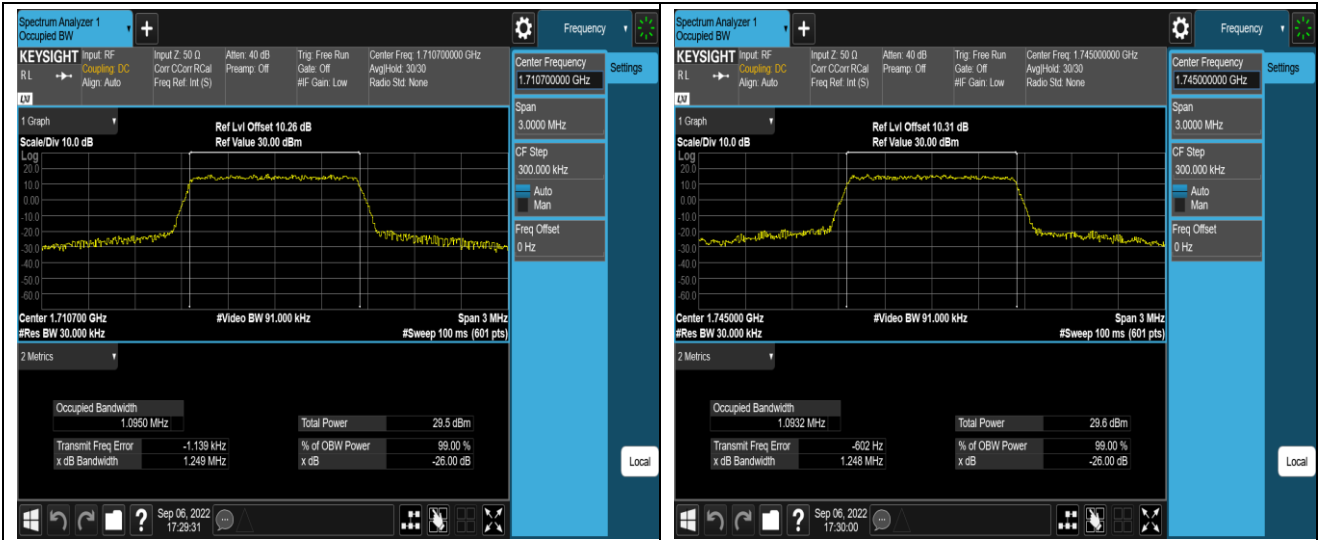

Band12-10MHz-16QAM-23130-50RB#0

Band17-5MHz-QPSK-23755-25RB#0

Band17-5MHz-QPSK-23790-25RB#0

Band66-1.4MHz-QPSK-132665-6RB#0

Band66-1.4MHz-16QAM-131979-6RB#0

Band66-1.4MHz-16QAM-132322-6RB#0

Band66-1.4MHz-16QAM-132665-6RB#0