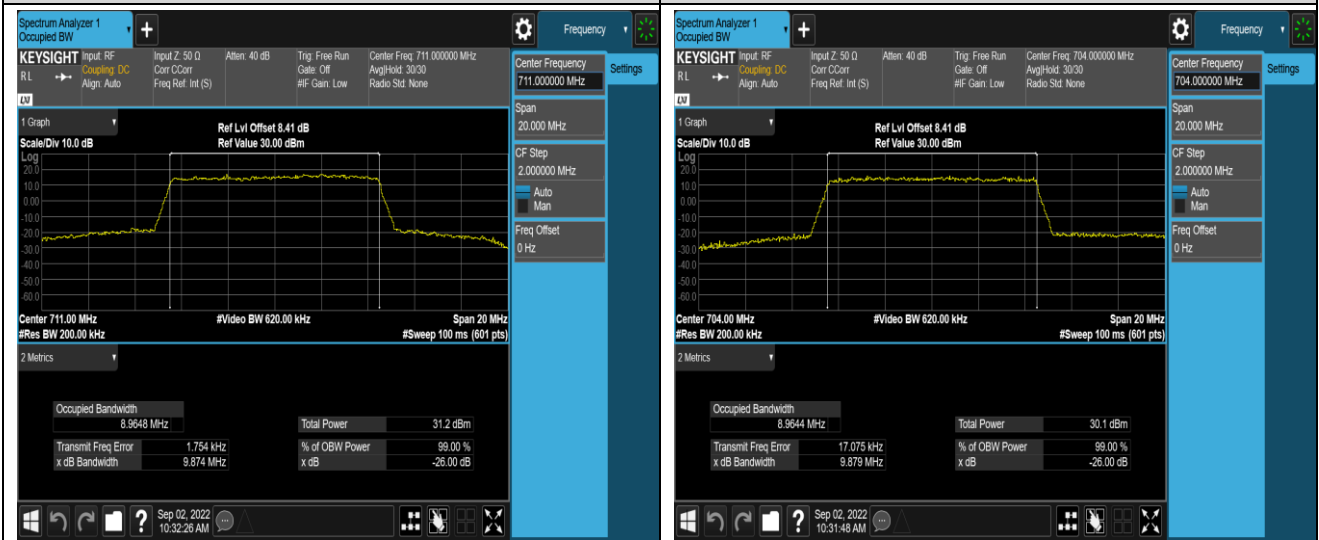

Band12-5MHz-16QAM-23095-25RB#0

Band12-5MHz-16QAM-23155-25RB#0

Band12-10MHz-QPSK-23060-50RB#0

Band12-10MHz-QPSK-23095-50RB#0

Band12-10MHz-QPSK-23130-50RB#0

Band12-10MHz-16QAM-23060-50RB#0

Band12-10MHz-16QAM-23095-50RB#0