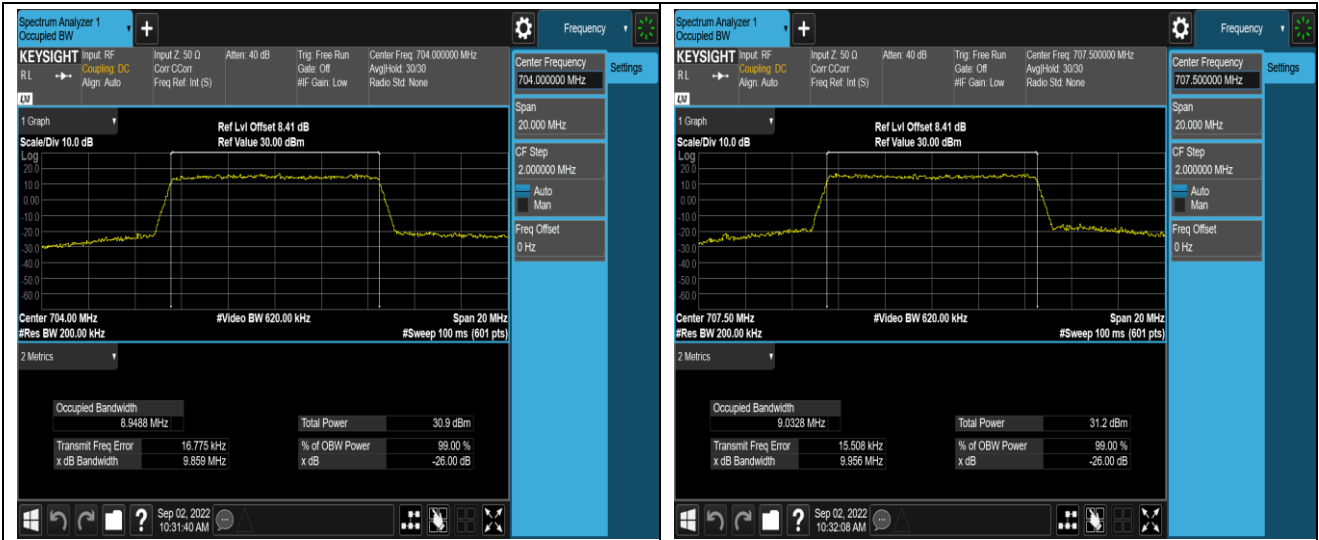

Band12-10MHz-QPSK-23060-50RB#0

Band12-10MHz-QPSK-23095-50RB#0

Band12-10MHz-QPSK-23130-50RB#0

Band12-10MHz-16QAM-23060-50RB#0