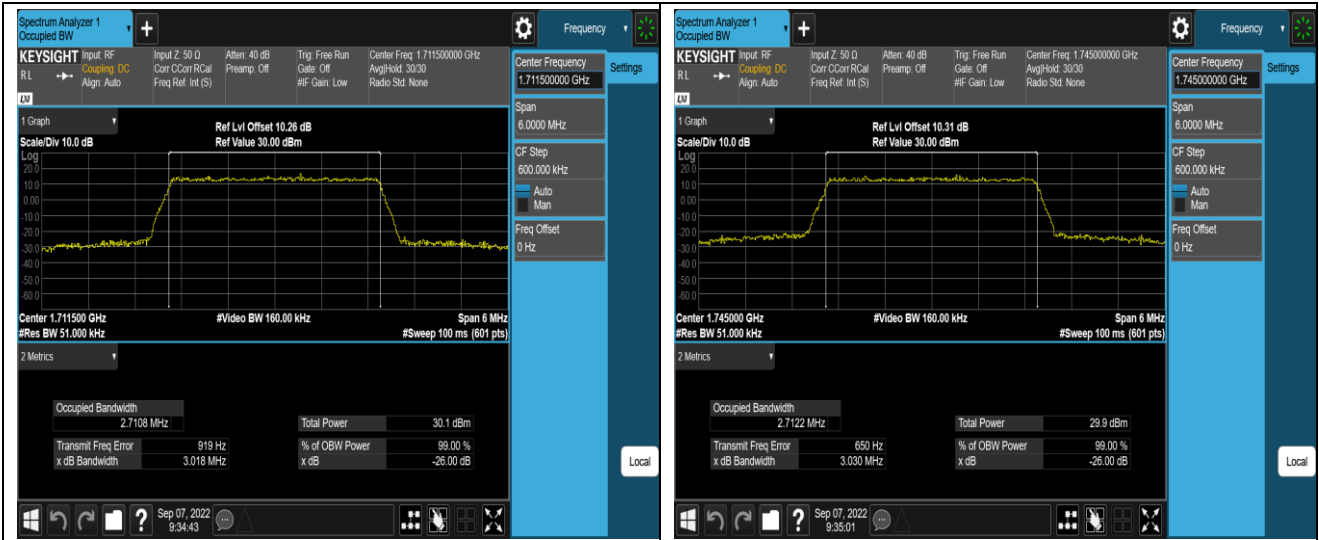

Band66-3MHz-QPSK-131987-15RB#0

Band66-3MHz-QPSK-132322-15RB#0

Band66-3MHz-QPSK-132657-15RB#0

Band66-3MHz-16QAM-131987-15RB#0