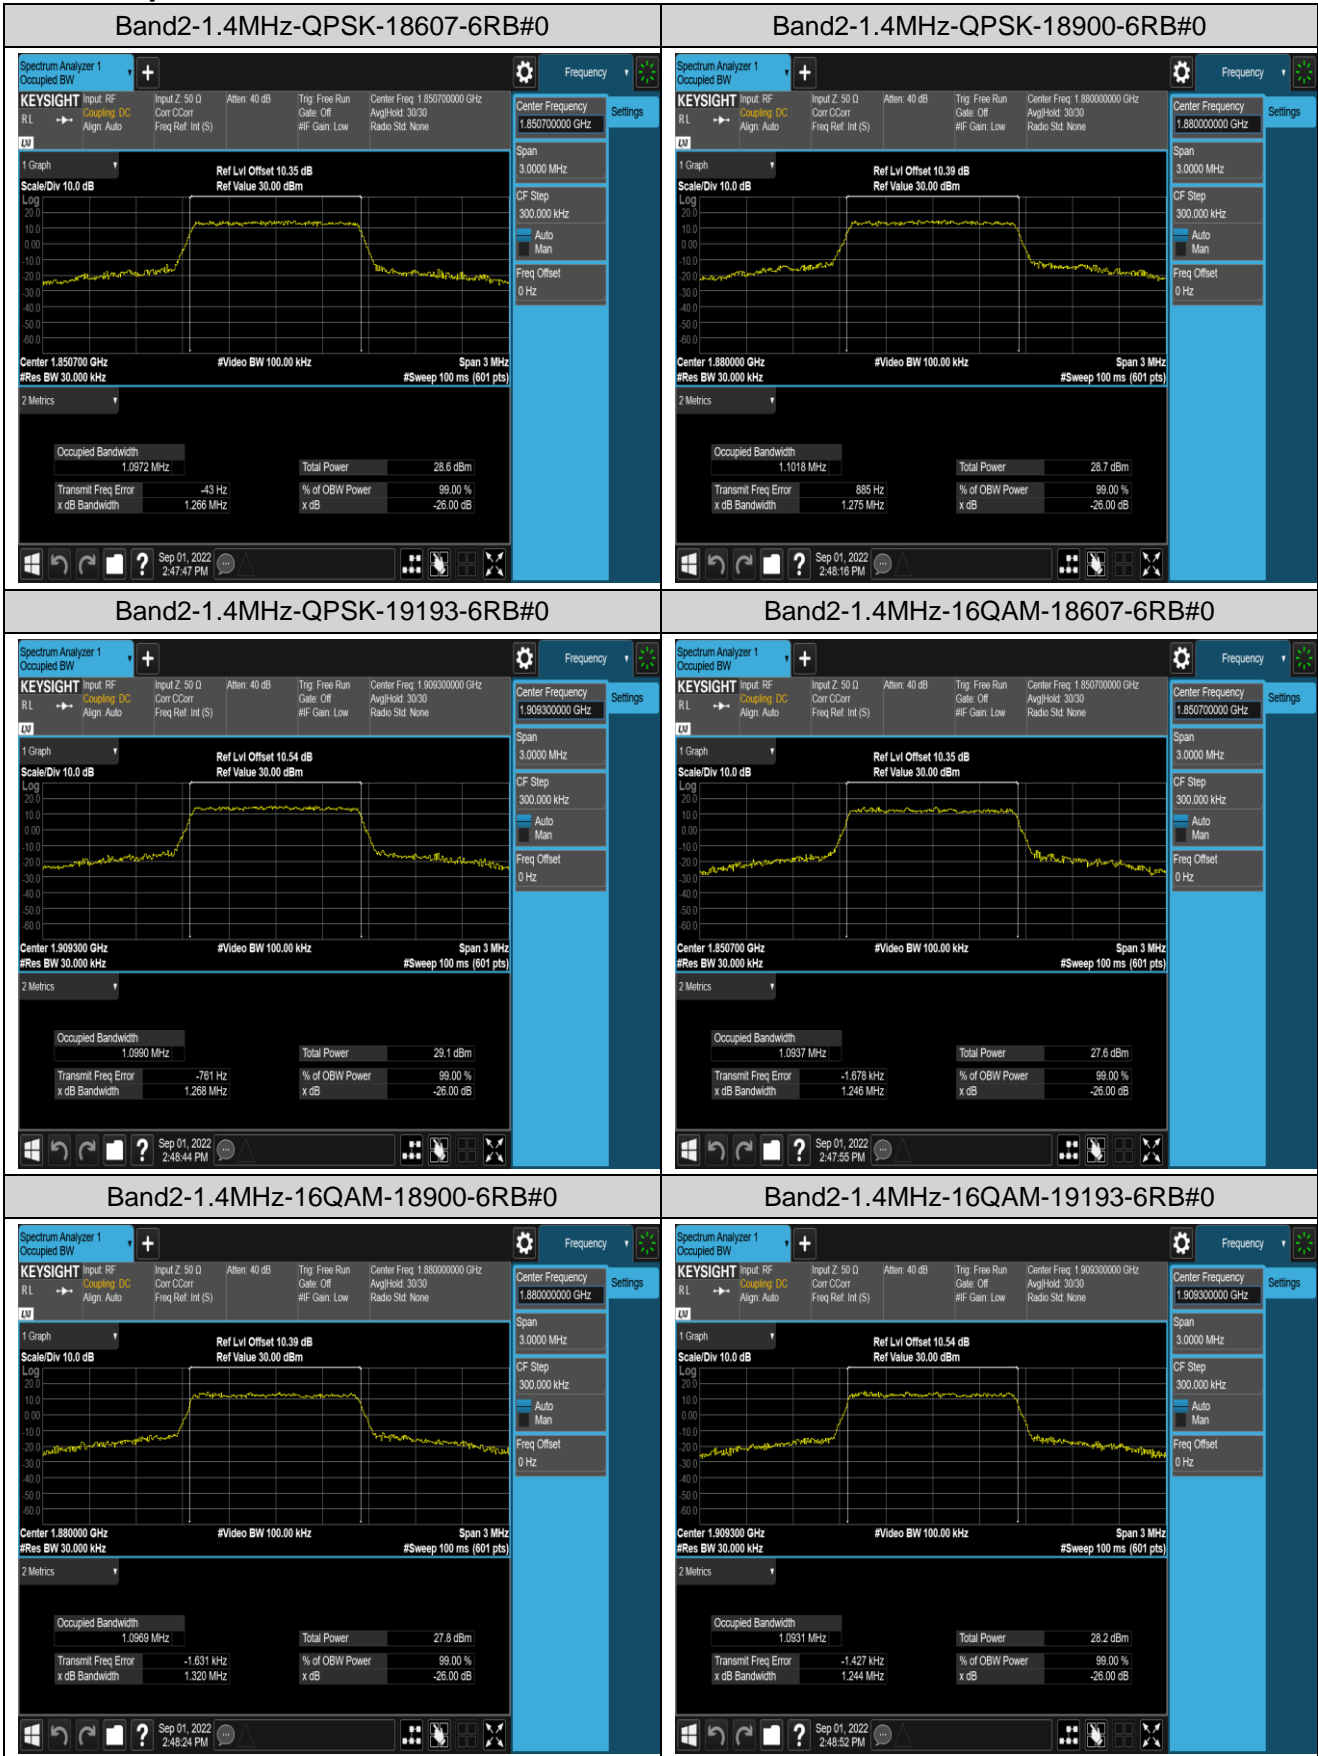

Test Graphs