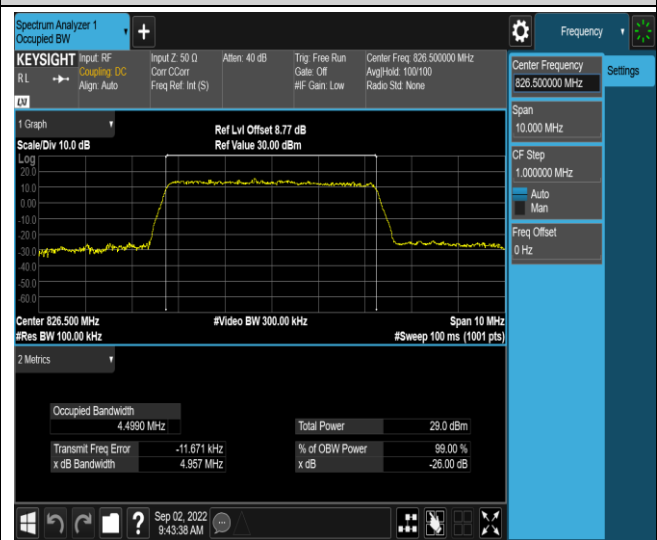

Band5-5MHz-16QAM-20425-25RB#0

Band5-5MHz-16QAM-20625-25RB#0