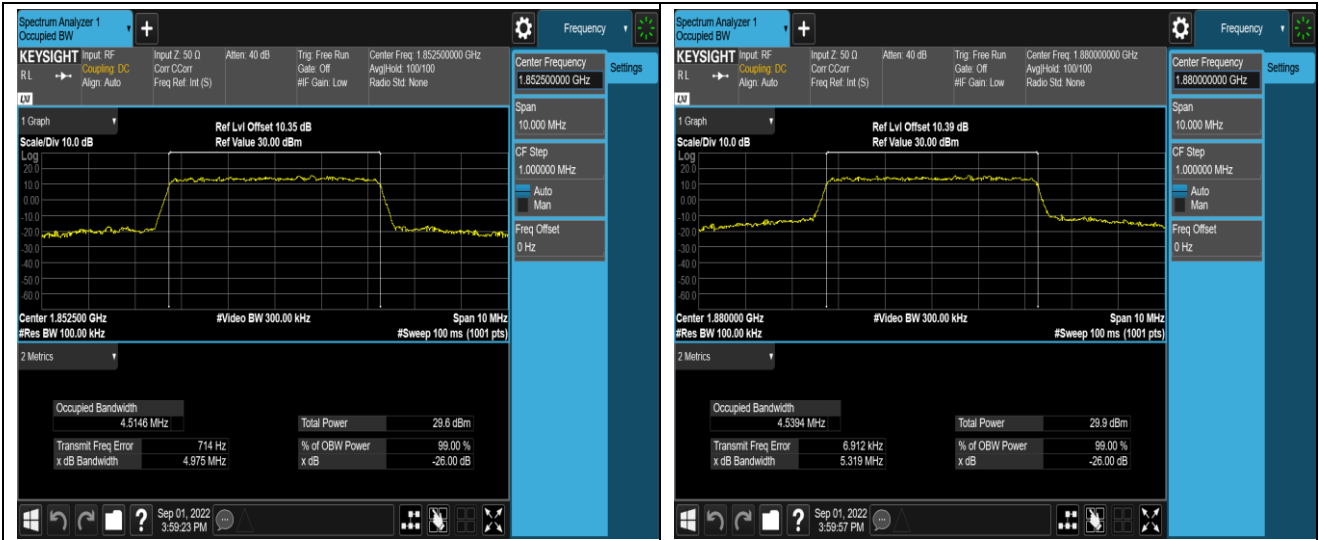

Band2-5MHz-QPSK-19175-25RB#0

Band2-5MHz-16QAM-18625-25RB#0