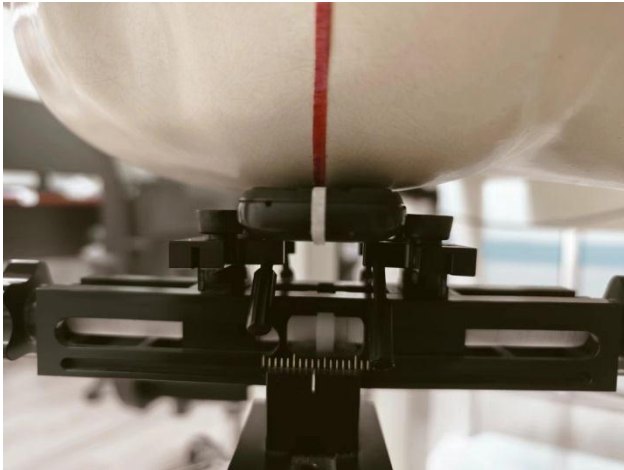

SAR Test Setup Photos

Head

Right Cheek