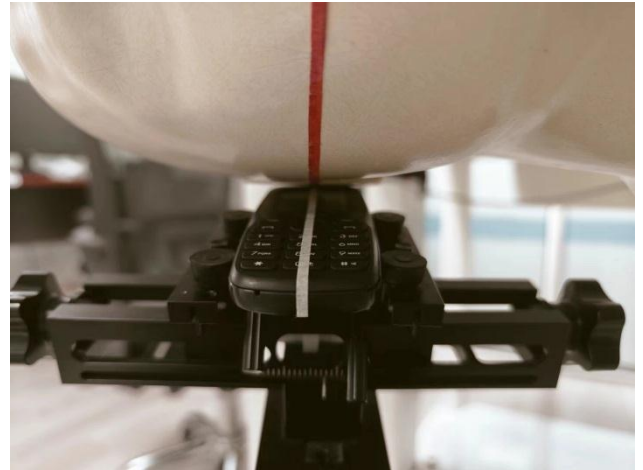

Right Tilted