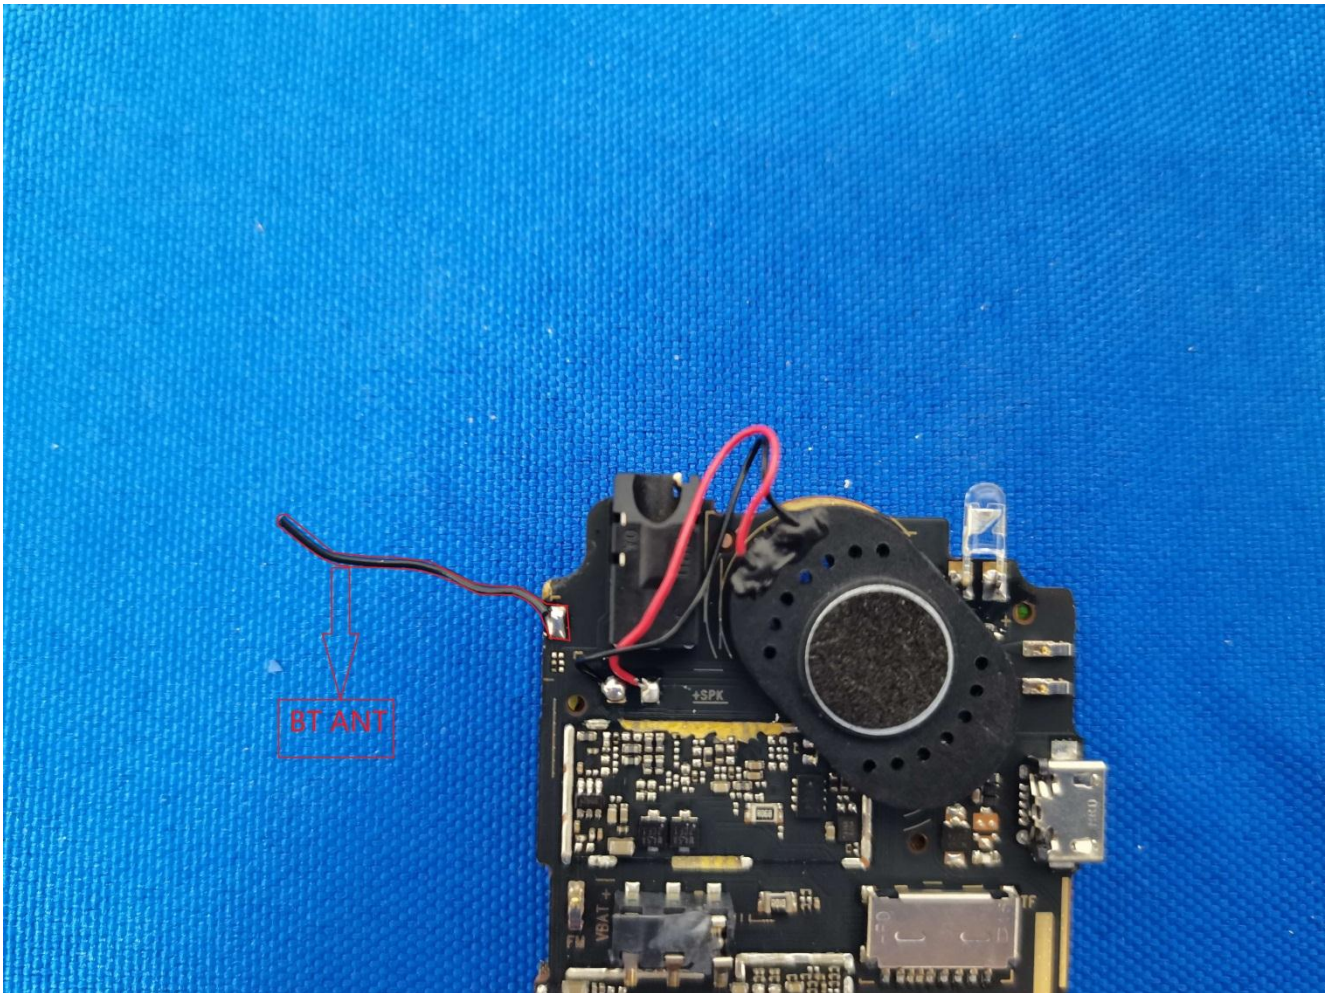

### EUT Photos (Model: SKY F4C)

**EUT Antenna Locations**

### SAR Test Setup Photos

#### Body

Front side (10mm)

Back side(10mm)

Back side with Headset (10mm)