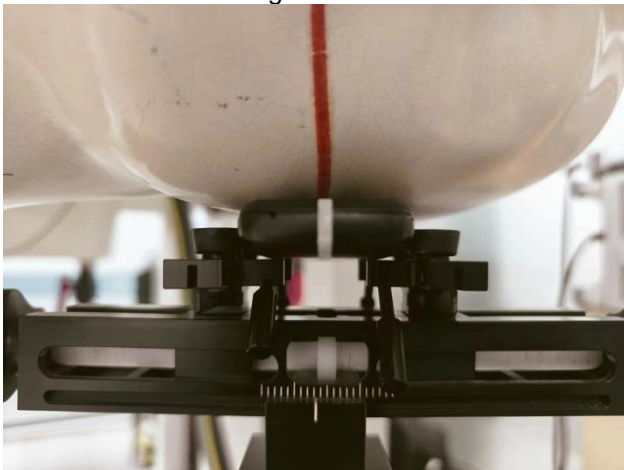

### EUT Photos (Model: SKY F4C)

**EUT Antenna Locations**

### SAR Test Setup Photos

#### Head

Right Cheek

Right Tilted

Left Cheek

Left Tilted

#### Body

Front side (10mm)

Back side(10mm)

Back side with Headset (10mm)