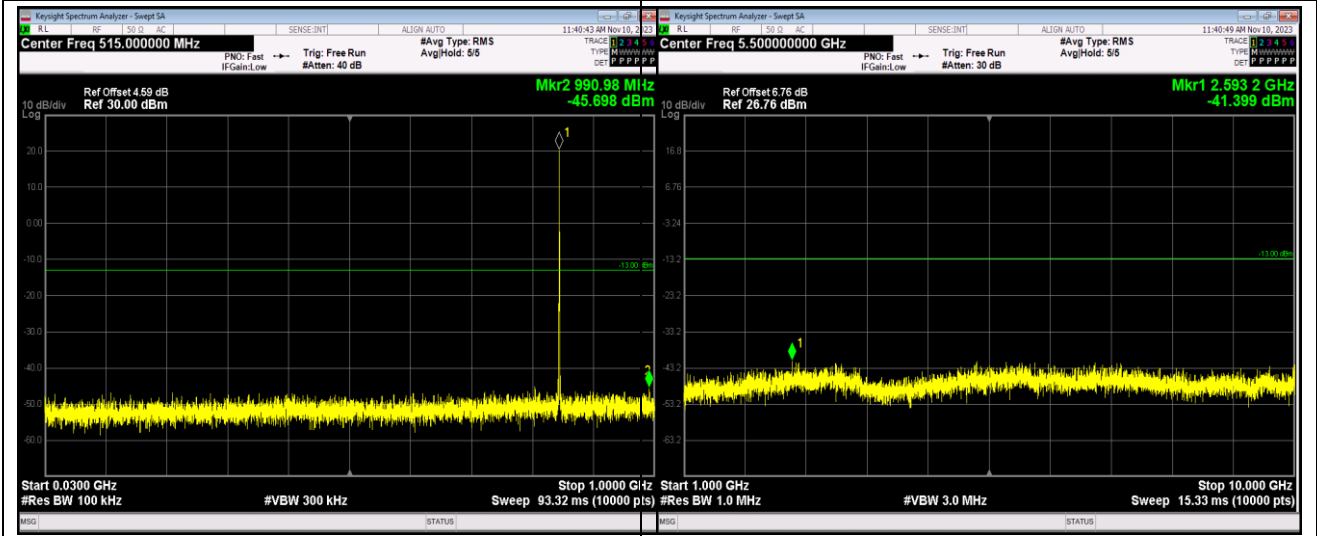

Band5-1.4MHz-16QAM-20643-1RB#0-Range1:30~1000MHz

Band5-1.4MHz-16QAM-20643-1RB#0-Range2:1000~10000MHz