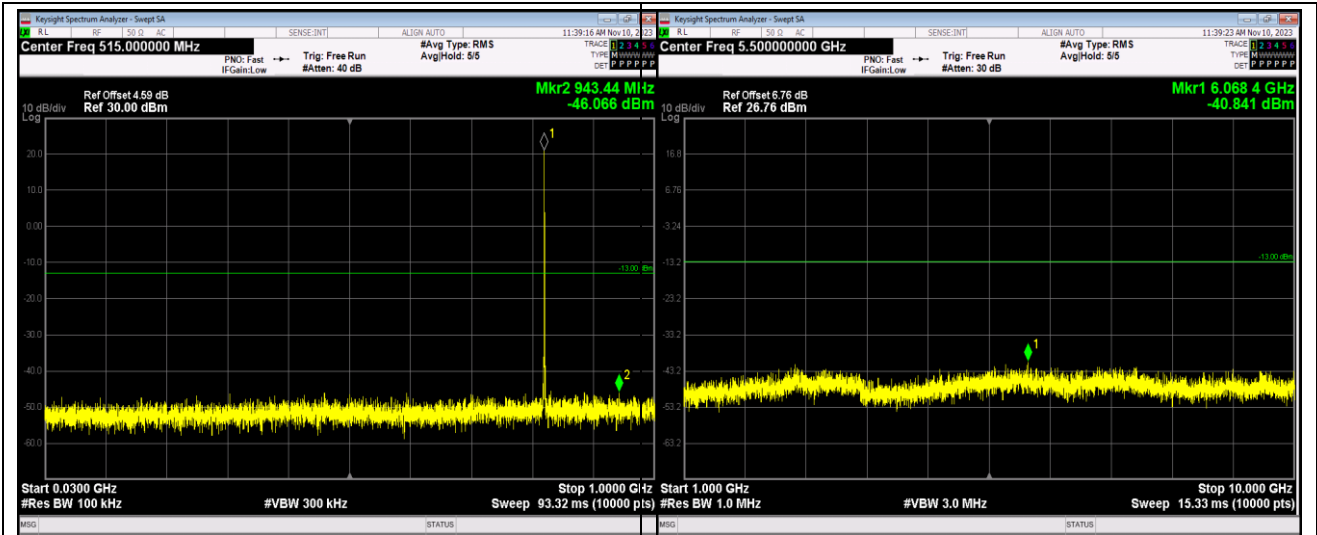

Band5-1.4MHz-16QAM-20525-1RB#0-Range2:1000~10000MHz

Band5-1.4MHz-16QAM-20525-1RB#0-Range1:30~1000MHz