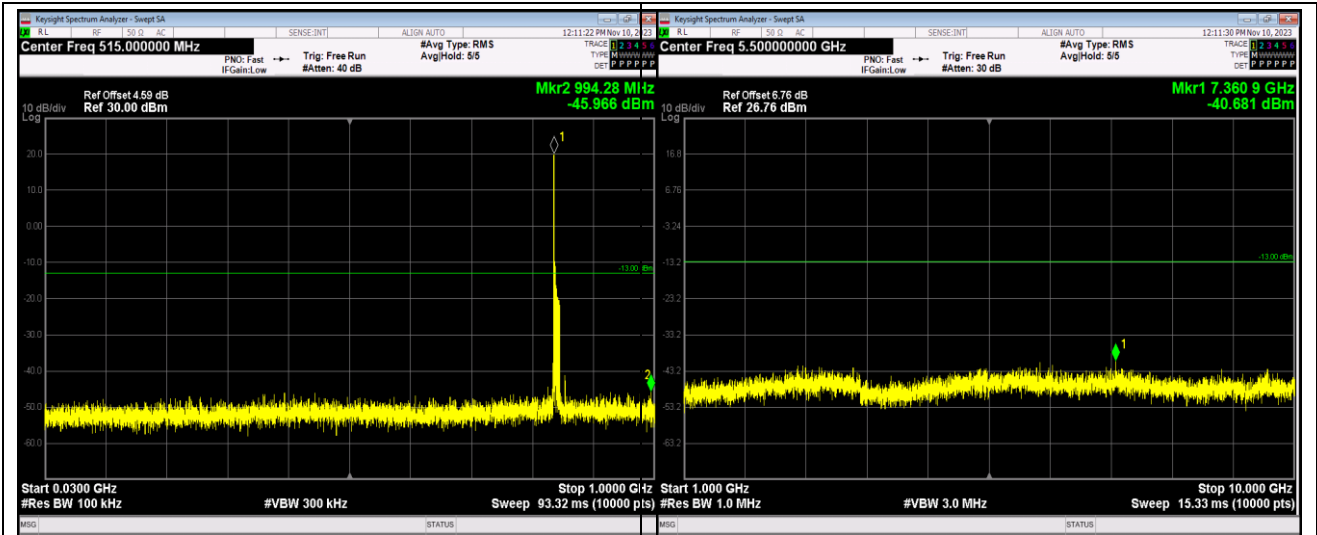

Band5-10MHz-16QAM-20450-1RB#0-Range2:1000~10000MHz

Band5-10MHz-16QAM-20450-1RB#0-Range1:30~1000MHz