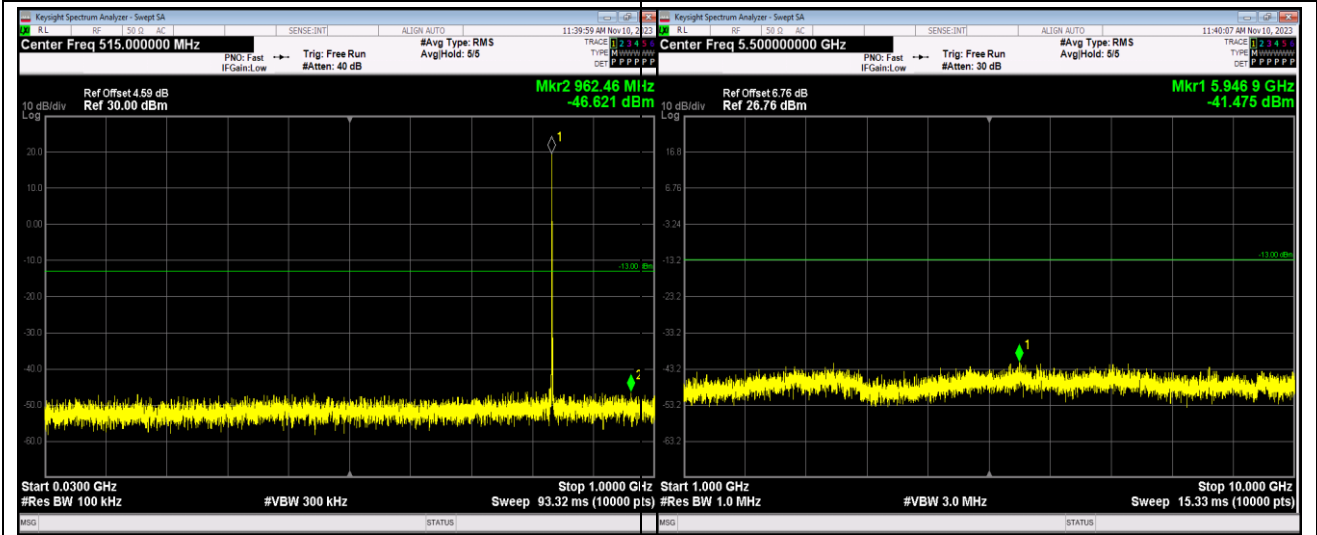

Band5-1.4MHz-QPSK-20407-1RB#0-Range1:30~1000MHz

Band5-1.4MHz-QPSK-20407-1RB#0-Range2:1000~2000MHz

Band5-1.4MHz-16QAM-20525-1RB#0-Range1:30~1000MHz

Band5-1.4MHz-16QAM-20525-1RB#0-Range2:1000~10000MHz

Band5-1.4MHz-16QAM-20643-1RB#0-Range1:30~1000MHz