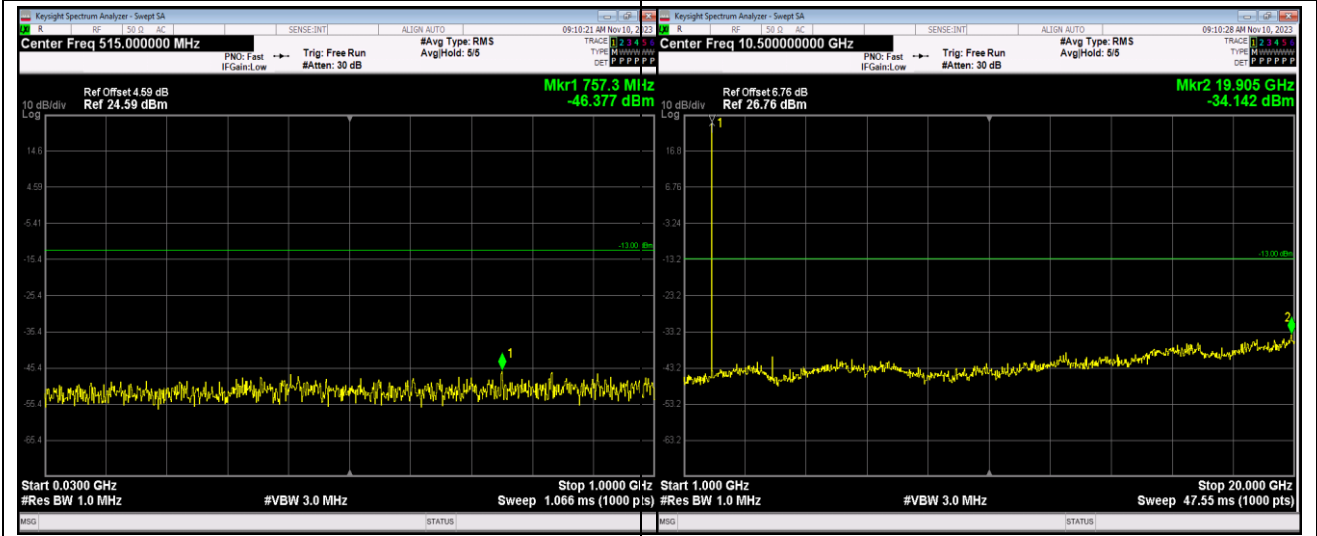

Band2-1.4MHz-16QAM-18900-1RB#0-Range1:30~1000MHz

Band2-1.4MHz-16QAM-18900-1RB#0-Range2:1000~20000MHz