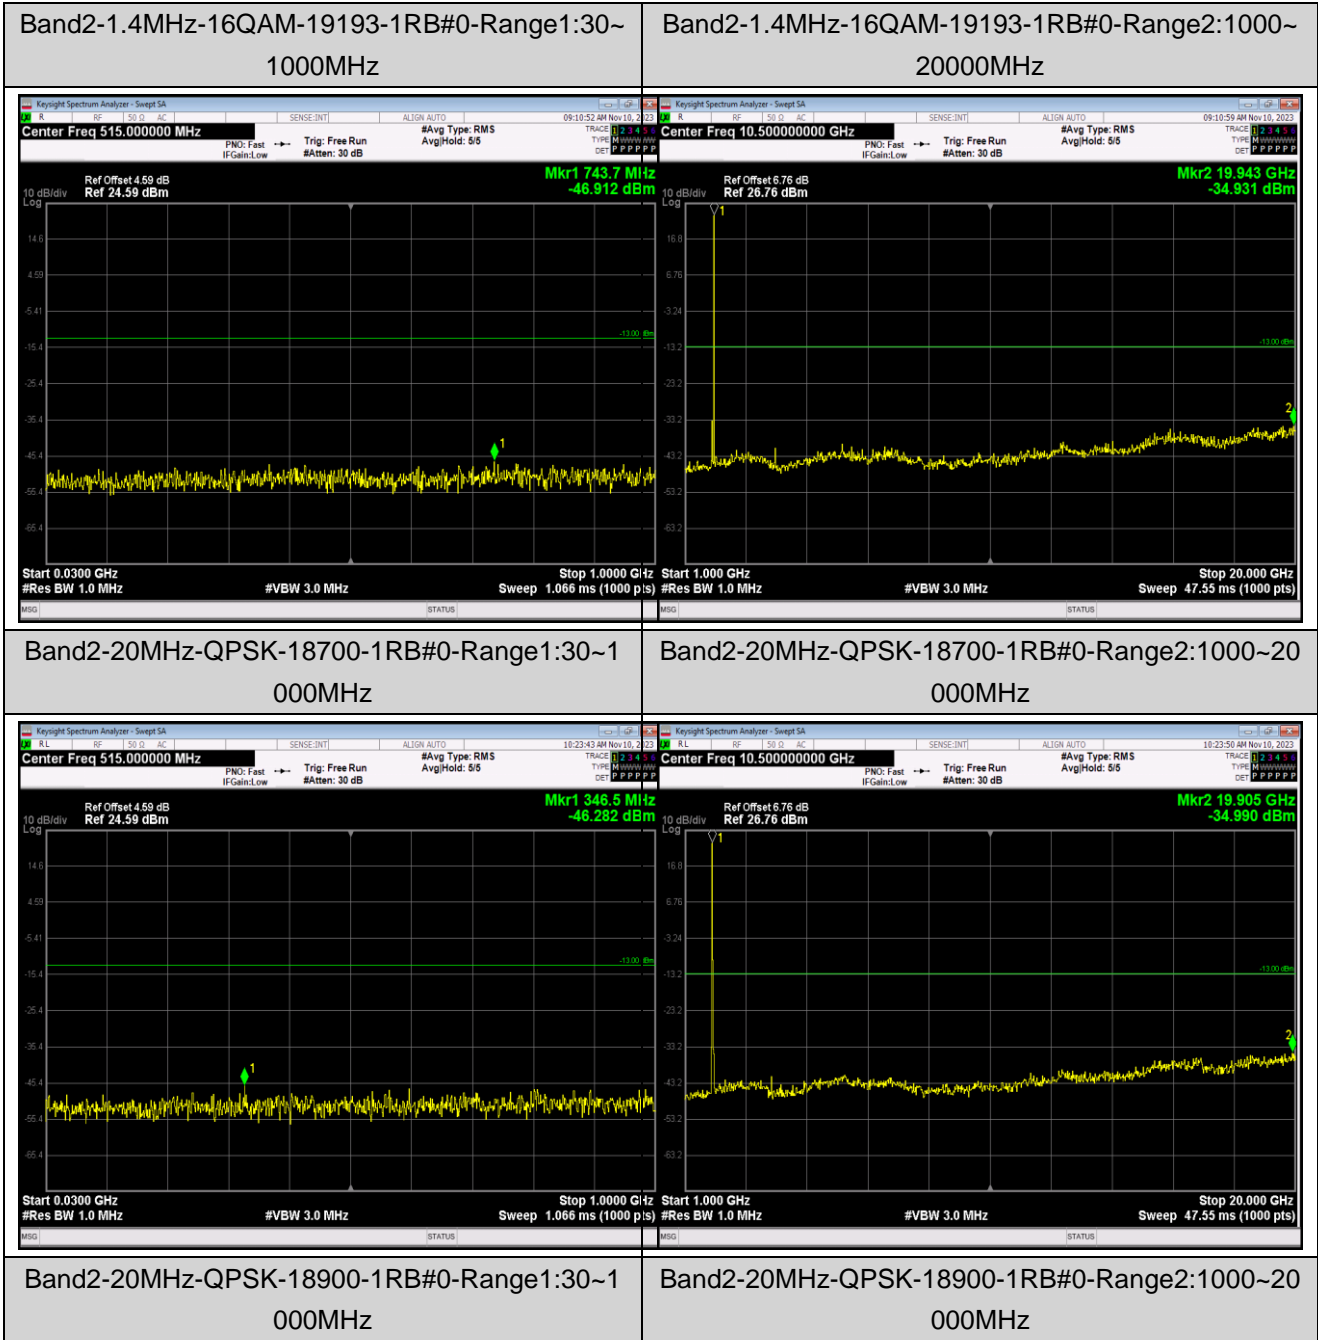

*Remark: All bandwidth and all modulation had been tested, but only the worst case data displayed in this report.*

Test Graphs

Band2-1.4MHz-16QAM-18607-1RB#0-Range1:30~1000MHz

Band2-1.4MHz-16QAM-18607-1RB#0-Range2:1000~20000MHz

Band2-1.4MHz-16QAM-18900-1RB#0-Range1:30~1000MHz

Band2-1.4MHz-16QAM-18900-1RB#0-Range2:1000~20000MHz

Band2-20MHz-QPSK-19100-1RB#0-Range1:30~1000MHz

Band2-20MHz-QPSK-19100-1RB#0-Range2:1000~20000MHz

Band2-20MHz-16QAM-18700-1RB#0-Range1:30~1000MHz

Band2-20MHz-16QAM-18700-1RB#0-Range2:1000~20000MHz