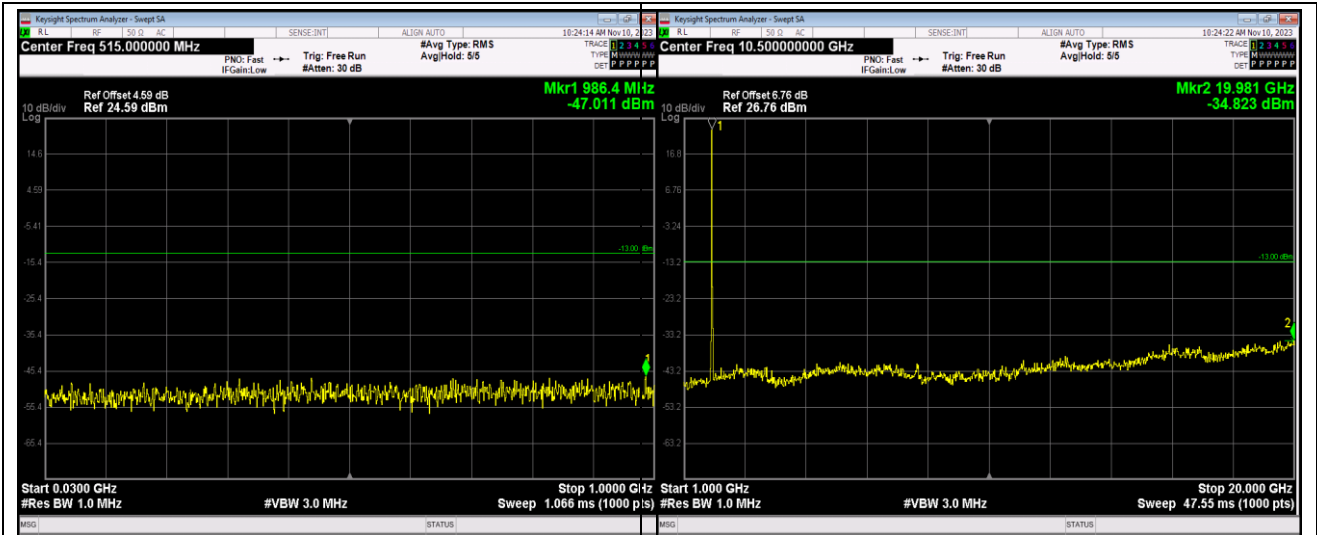

Band2-20MHz-QPSK-19100-1RB#0-Range2:1000~20000MHz

Band2-20MHz-QPSK-19100-1RB#0-Range1:30~1000MHz