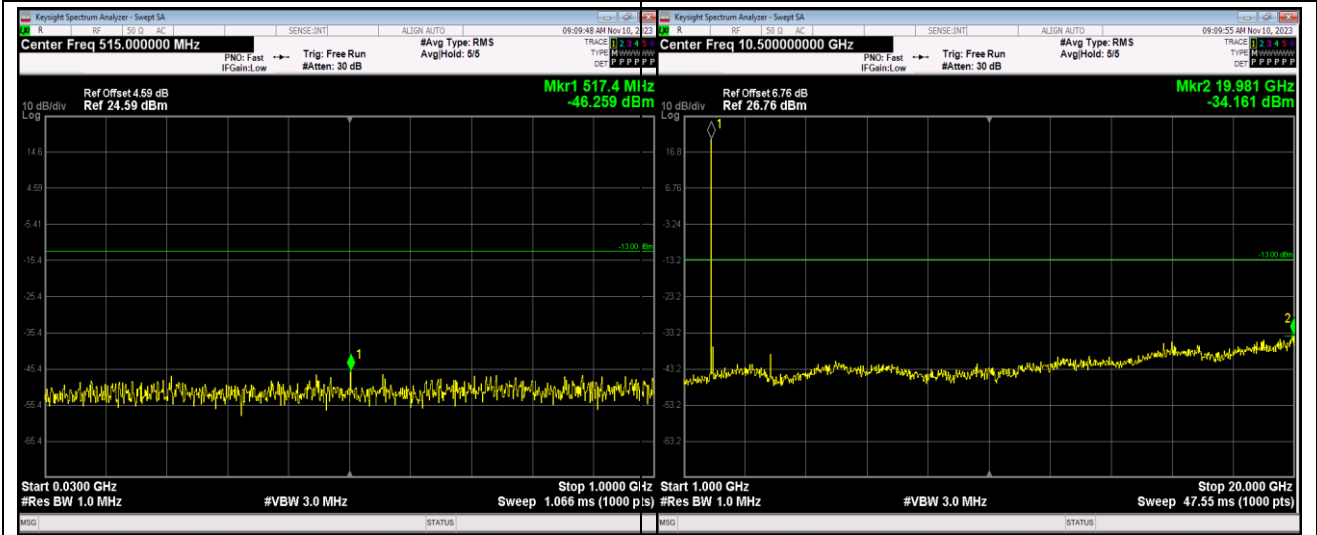

*Remark: All bandwidth and all modulation had been tested, but only the worst case data displayed in this report.*

Test Graphs

Band2-1.4MHz-16QAM-18607-1RB#0-Range1:30~1000MHz

Band2-1.4MHz-16QAM-18607-1RB#0-Range2:1000~20000MHz