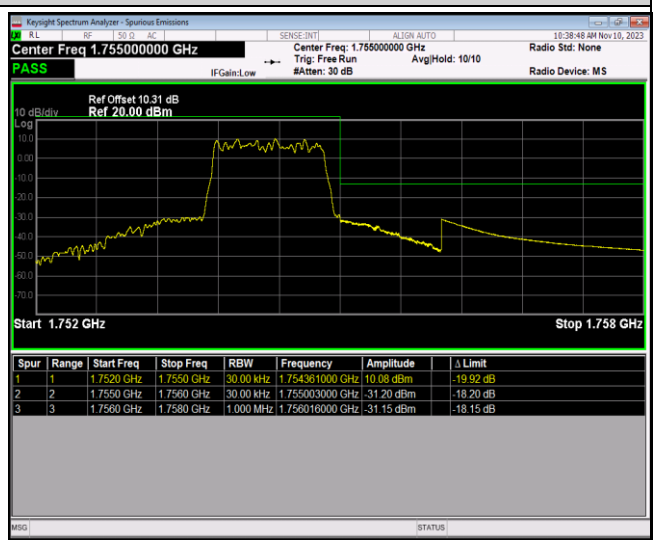

Band4-1.4MHz-16QAM-19957-1RB#0

Band4-1.4MHz-16QAM-19957-1RB#5

Band4-1.4MHz-16QAM-19957-6RB#0

Band4-1.4MHz-16QAM-20393-1RB#0

Band4-1.4MHz-16QAM-20393-1RB#5

Band4-1.4MHz-16QAM-20393-6RB#0

Band4-20MHz-QPSK-20050-1RB#0