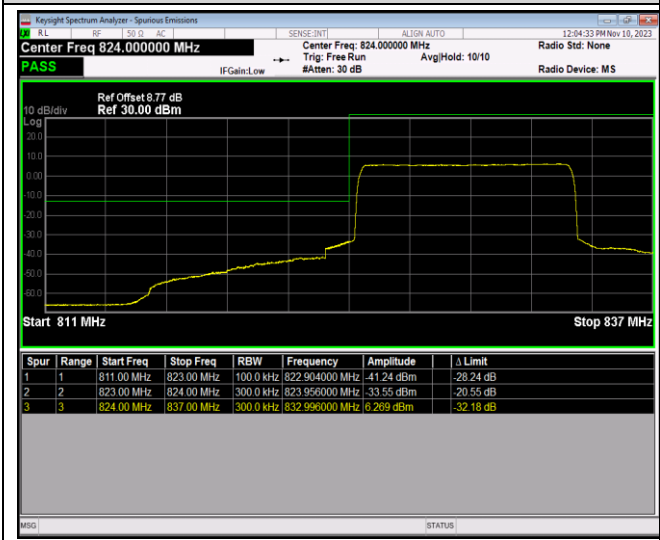

Band5-1.4MHz-QPSK-20643-1RB#0

Band5-1.4MHz-QPSK-20643-1RB#5

Band5-1.4MHz-QPSK-20643-6RB#0

Band5-1.4MHz-16QAM-20407-1RB#0

Band5-1.4MHz-16QAM-20407-1RB#5

Band5-10MHz-QPSK-20450-50RB#0

Band5-10MHz-QPSK-20600-1RB#0