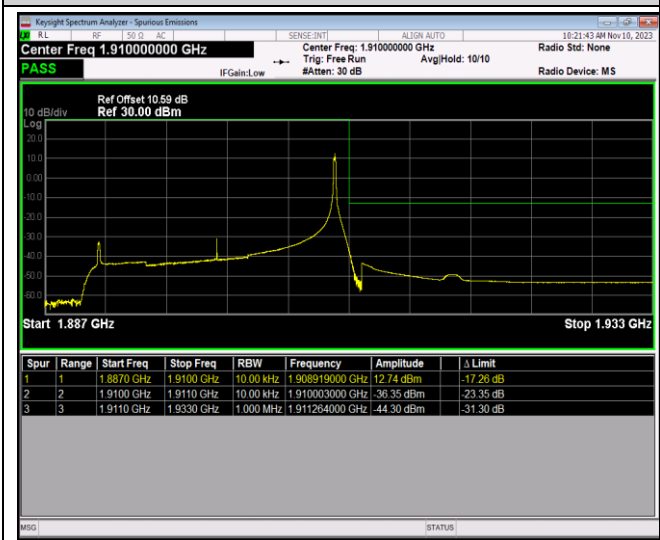

Band2-20MHz-QPSK-19100-1RB#99

Band2-20MHz-16QAM-18700-1RB#0