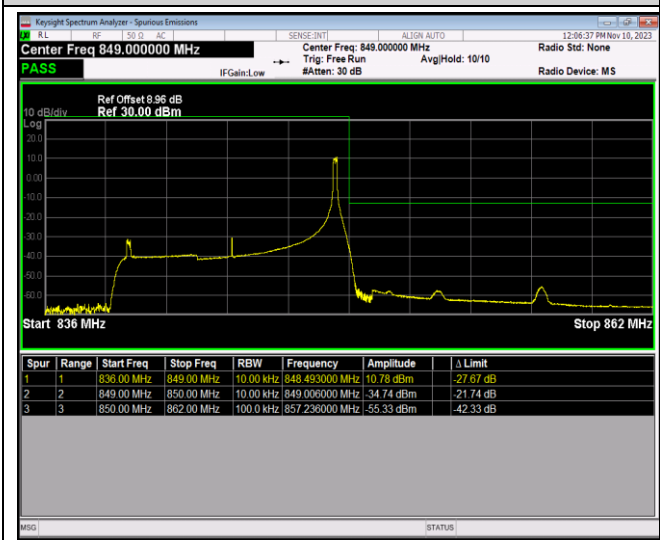

Band5-10MHz-QPSK-20600-1RB#49

Band5-10MHz-16QAM-20450-1RB#0