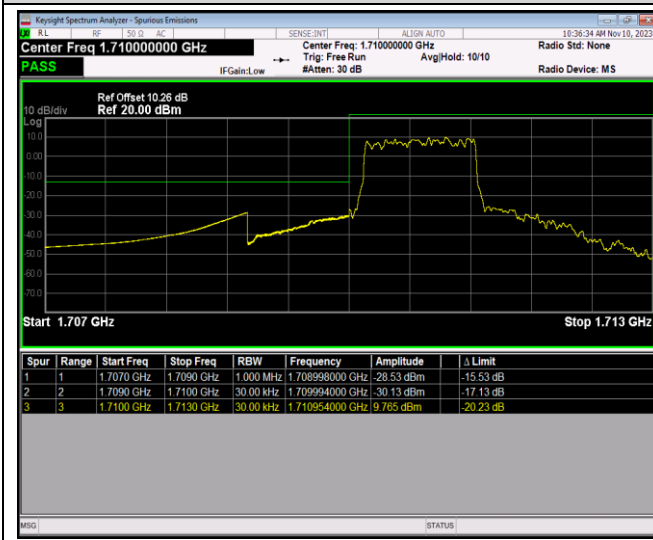

Band4-1.4MHz-16QAM-19957-1RB#0

Band4-1.4MHz-16QAM-19957-1RB#5

Band4-1.4MHz-16QAM-19957-6RB#0

Band4-1.4MHz-16QAM-20393-1RB#0

Band4-1.4MHz-16QAM-20393-1RB#5

Band4-1.4MHz-16QAM-20393-6RB#0

Band4-20MHz-QPSK-20050-1RB#0