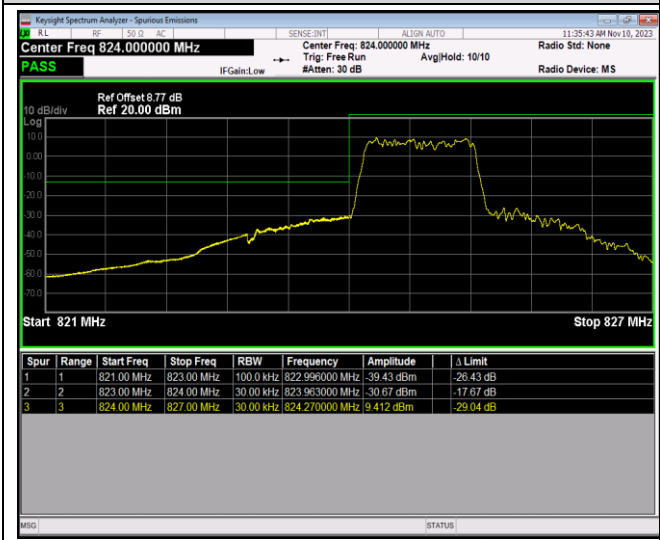

Band5-1.4MHz-QPSK-20407-6RB#0

Band5-1.4MHz-QPSK-20643-1RB#5