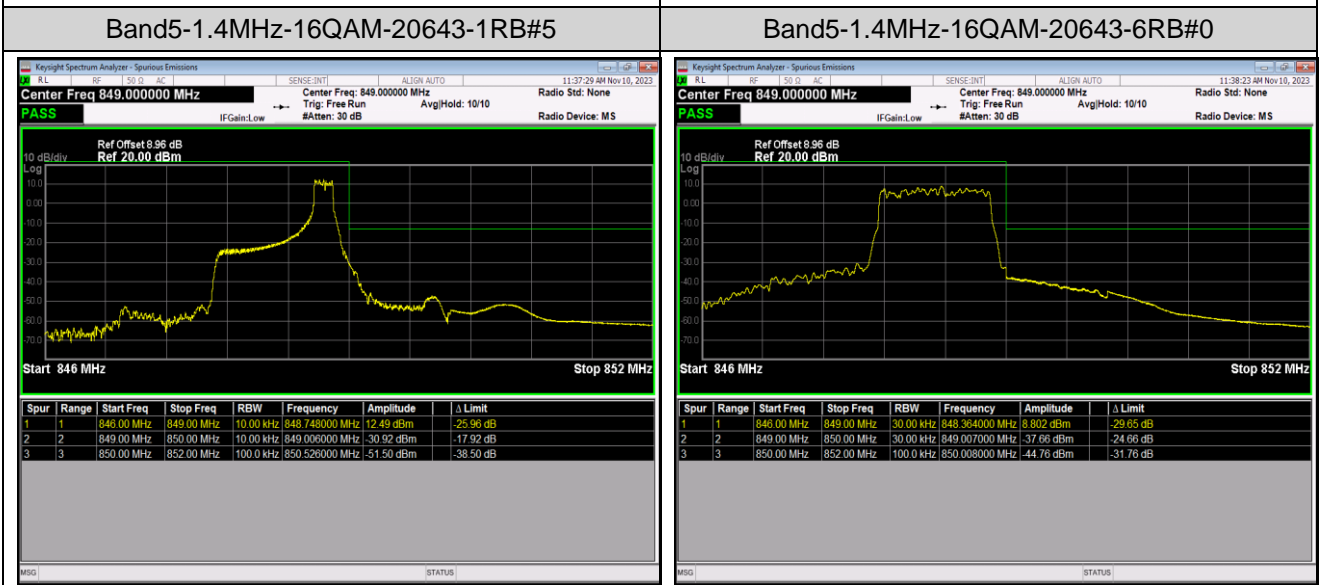

Band5-1.4MHz-QPSK-20643-1RB#0

Band5-1.4MHz-QPSK-20643-1RB#5

Band5-1.4MHz-QPSK-20643-6RB#0

Band5-1.4MHz-16QAM-20407-1RB#0

Band5-1.4MHz-16QAM-20407-1RB#5

Band5-10MHz-QPSK-20450-50RB#0

Band5-10MHz-QPSK-20600-1RB#0