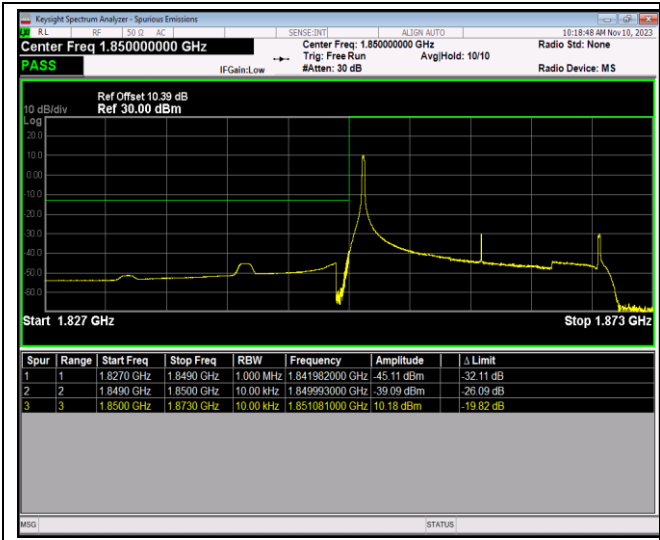

Band2-20MHz-QPSK-18700-100RB#0