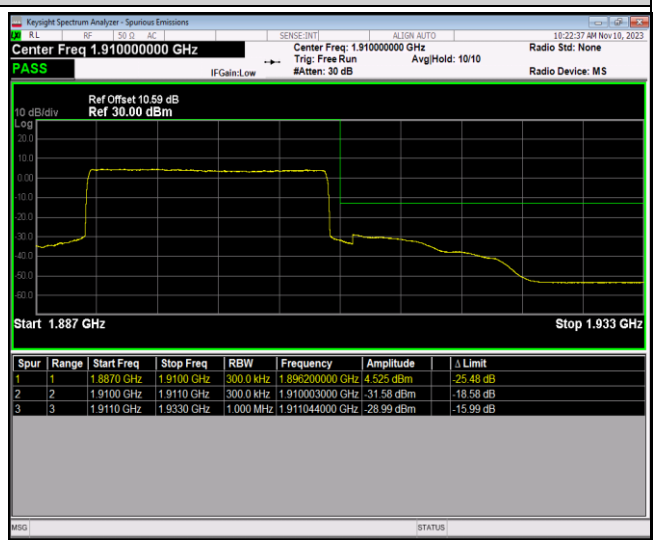

Band2-20MHz-QPSK-19100-100RB#0

Band2-20MHz-16QAM-18700-1RB#99