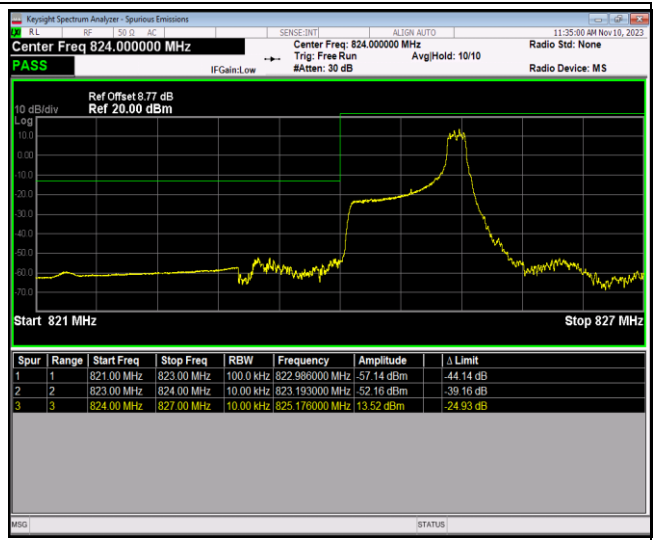

Band4-20MHz-16QAM-20050-100RB#0

Band4-20MHz-16QAM-20300-1RB#0

Band4-20MHz-16QAM-20300-1RB#99

Band4-20MHz-16QAM-20300-100RB#0

Band5-1.4MHz-QPSK-20407-1RB#0

Band5-1.4MHz-QPSK-20407-1RB#5

Band5-1.4MHz-QPSK-20407-6RB#0