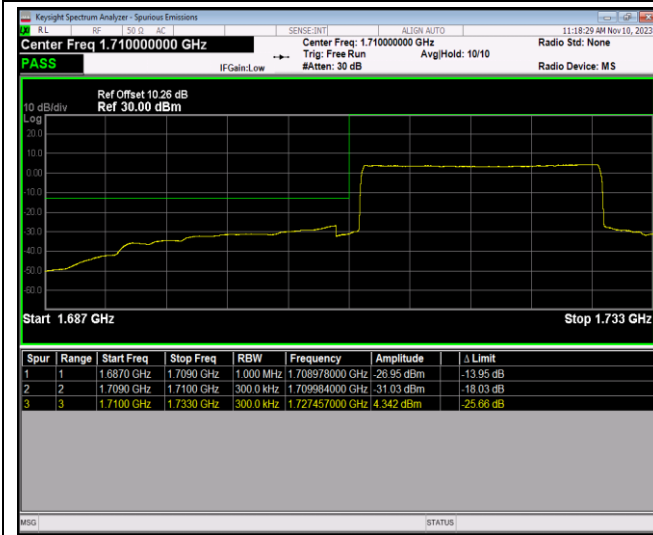

Band4-20MHz-QPSK-20050-100RB#0

Band4-20MHz-QPSK-20300-1RB#99