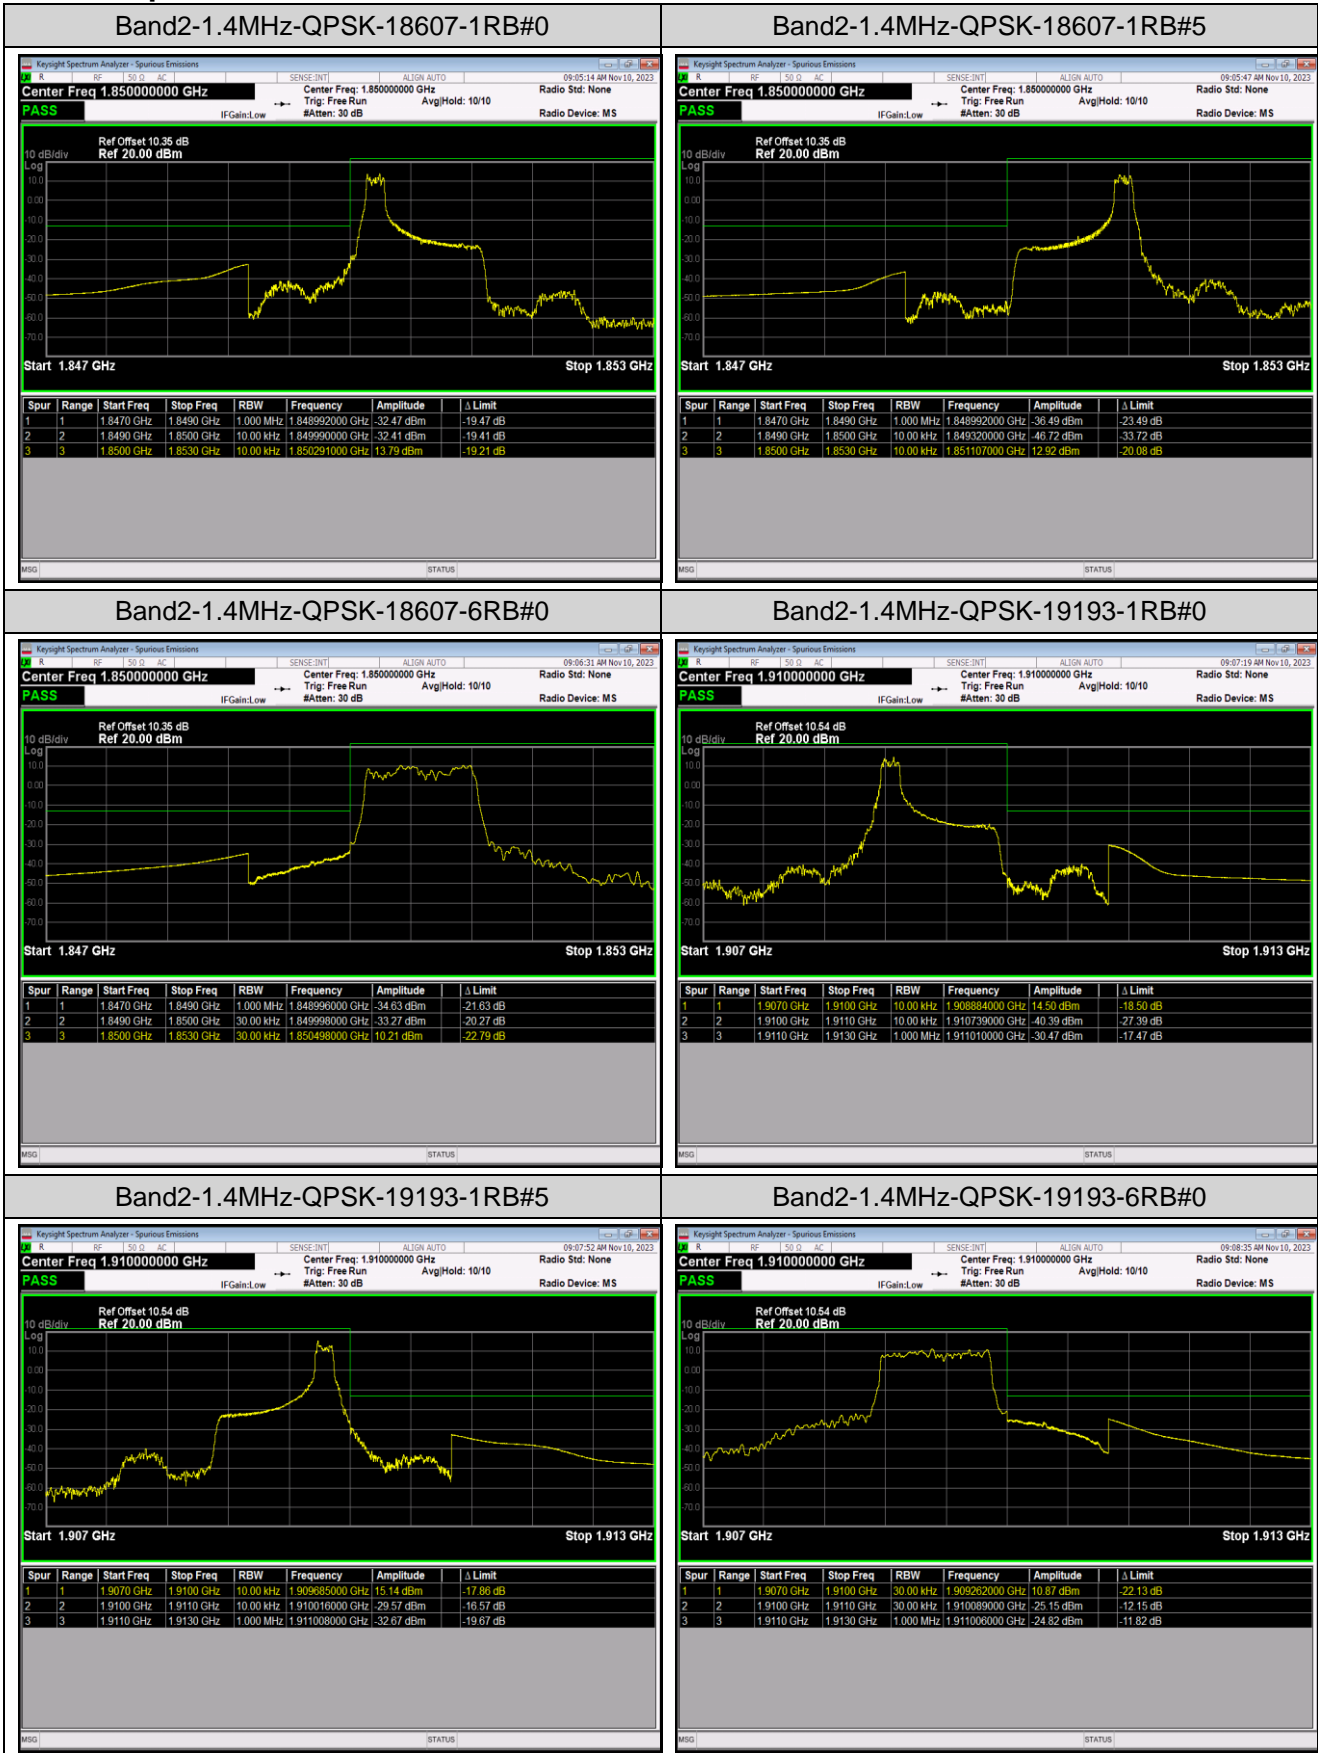

Test Graphs