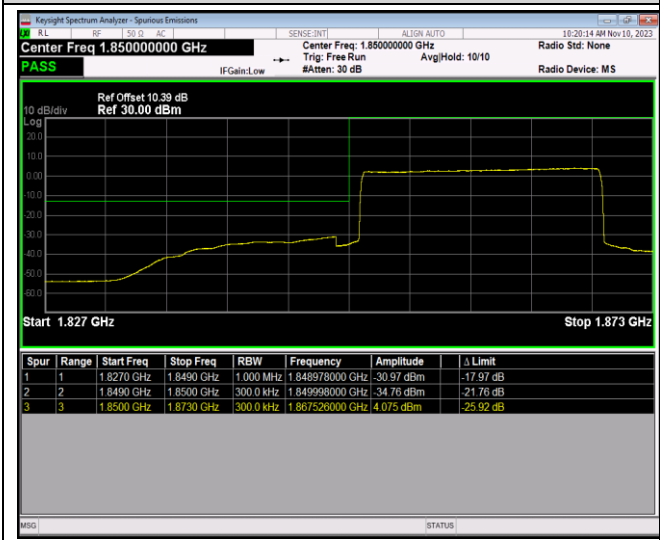

*Remark: All bandwidth and all modulation had been tested, but only the worst case data displayed in this report.*

Test Graphs

Band2-20MHz-QPSK-18700-100RB#0

Band2-20MHz-QPSK-19100-1RB#0

Band2-20MHz-QPSK-19100-1RB#99