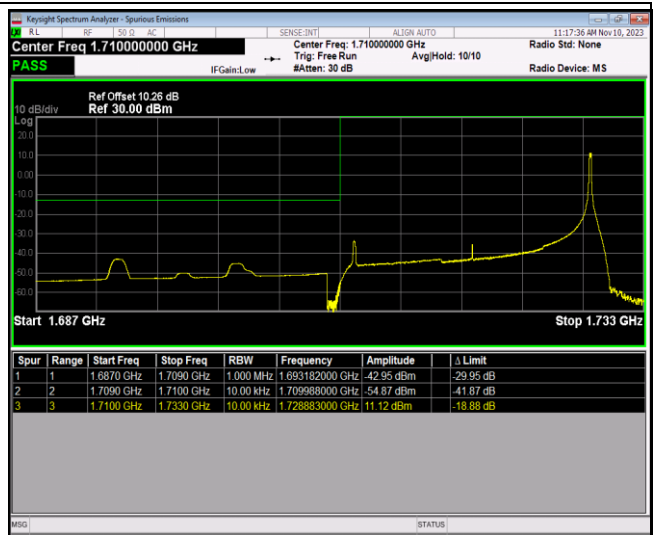

Band4-20MHz-QPSK-20050-1RB#99

Band4-20MHz-QPSK-20300-1RB#0