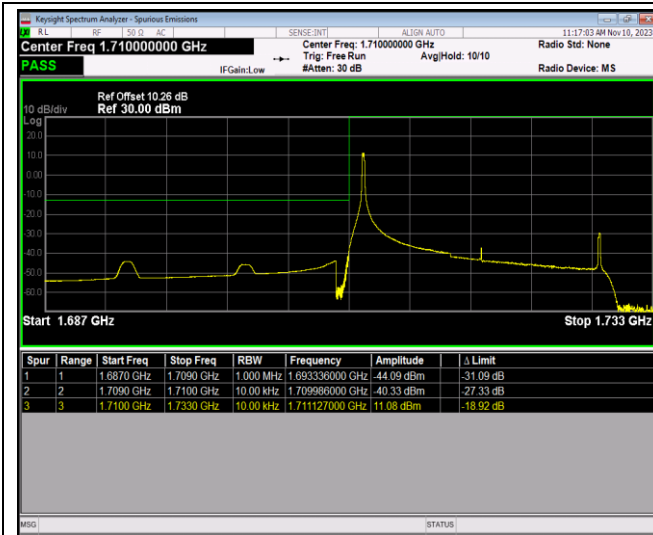

Band4-20MHz-QPSK-20050-1RB#0

Band4-20MHz-QPSK-20050-100RB#0