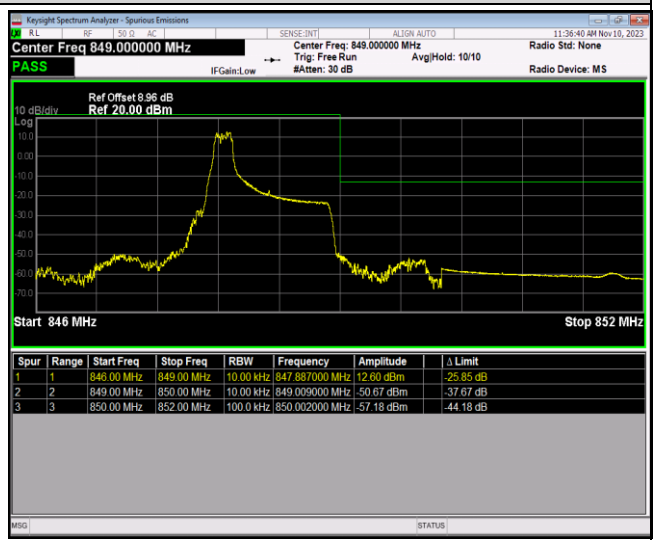

Band5-1.4MHz-QPSK-20643-1RB#0

Band5-1.4MHz-QPSK-20643-6RB#0