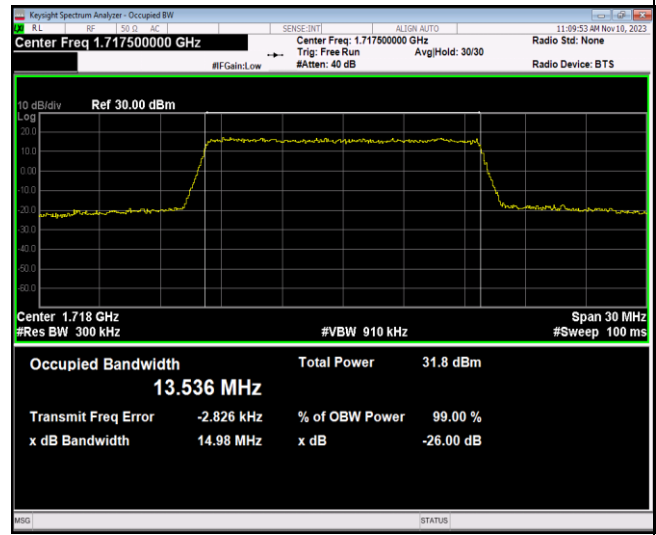

Band4-15MHz-16QAM-20025-75RB#0

Band4-15MHz-16QAM-20325-75RB#0