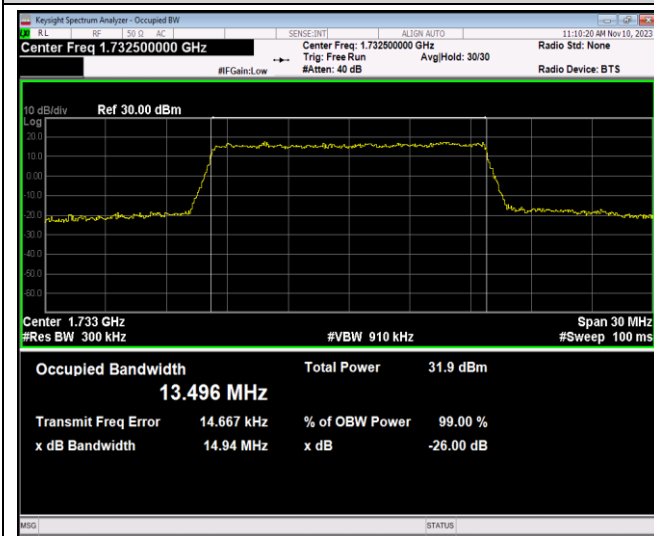

Band4-15MHz-16QAM-20175-75RB#0

Band4-20MHz-QPSK-20050-100RB#0