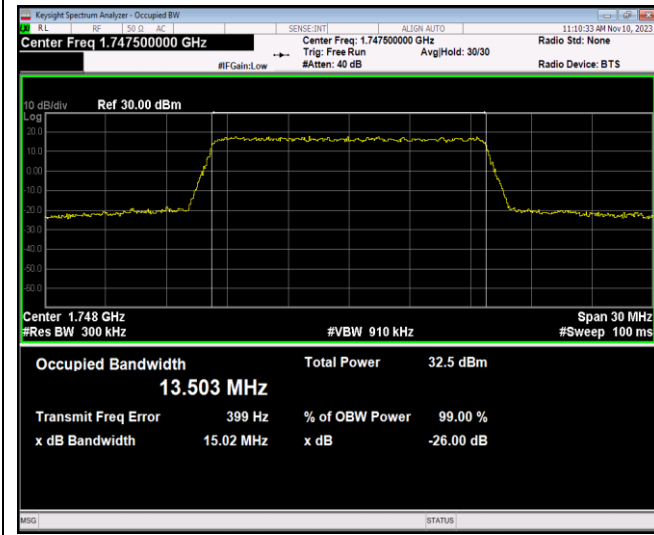

Band4-15MHz-QPSK-20325-75RB#0

Band4-15MHz-16QAM-20175-75RB#0