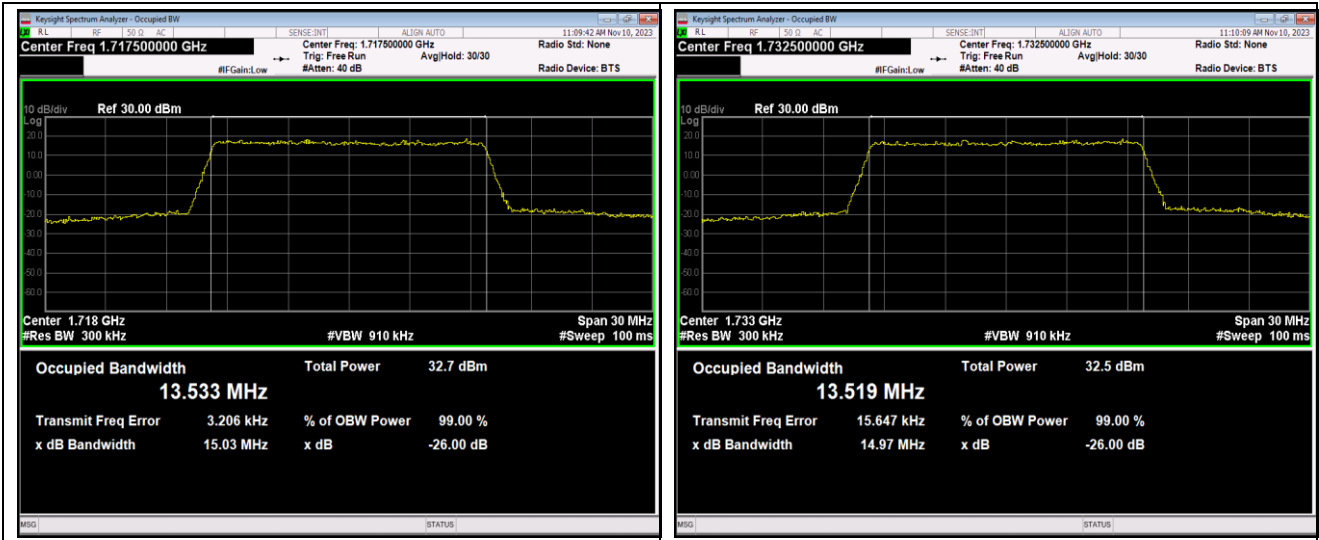

Band4-10MHz-QPSK-20350-50RB#0

Band4-10MHz-16QAM-20000-50RB#0

Band4-10MHz-16QAM-20175-50RB#0

Band4-10MHz-16QAM-20350-50RB#0

Band4-15MHz-QPSK-20025-75RB#0

Band4-15MHz-QPSK-20175-75RB#0

Band4-15MHz-QPSK-20325-75RB#0