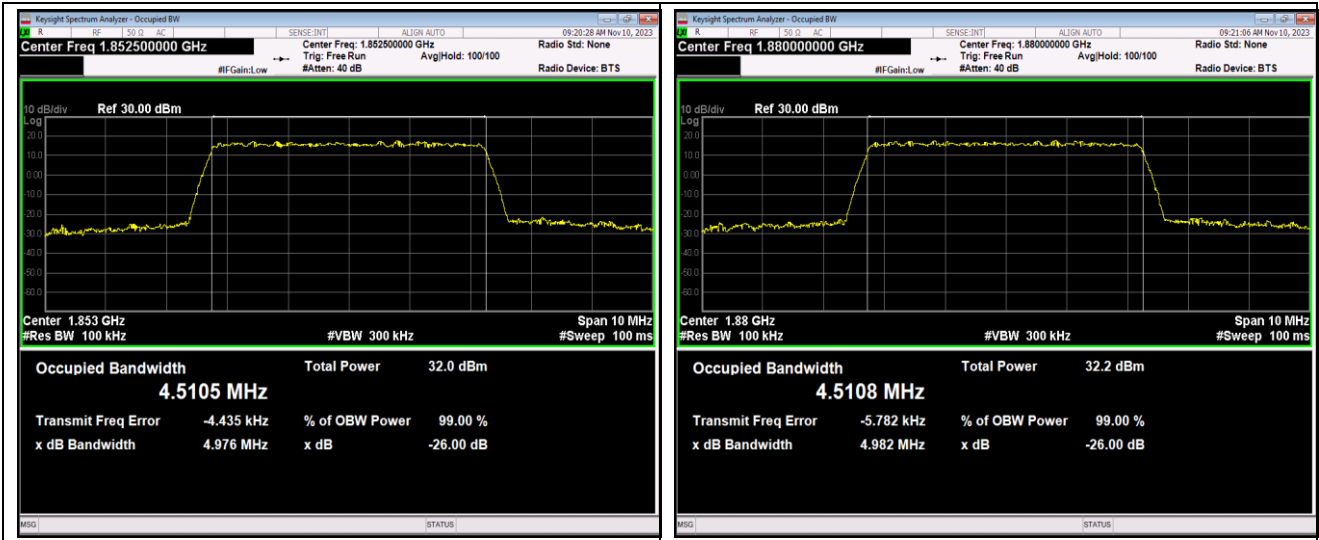

Band2-5MHz-QPSK-19175-25RB#0

Band2-5MHz-16QAM-18625-25RB#0