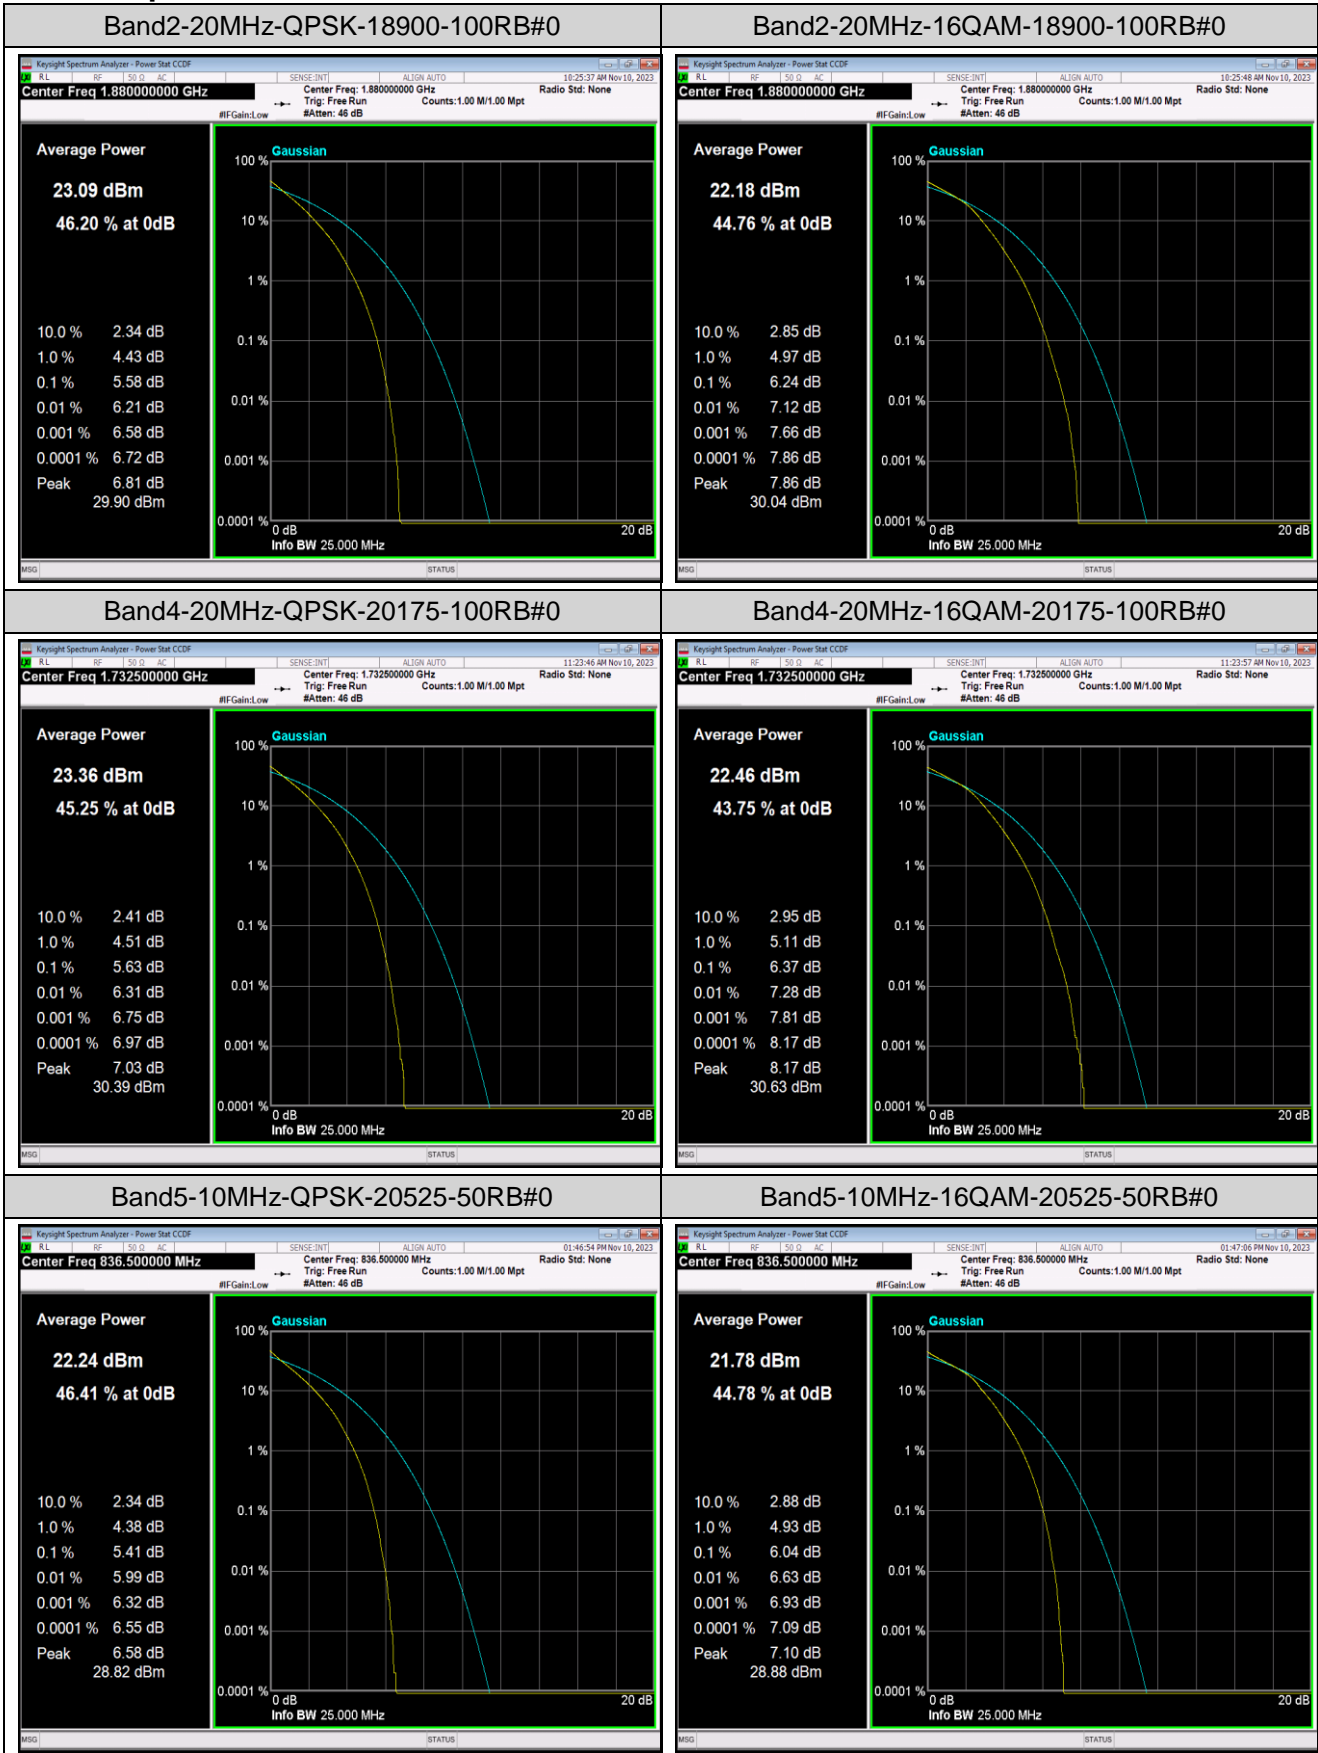

Test Graphs