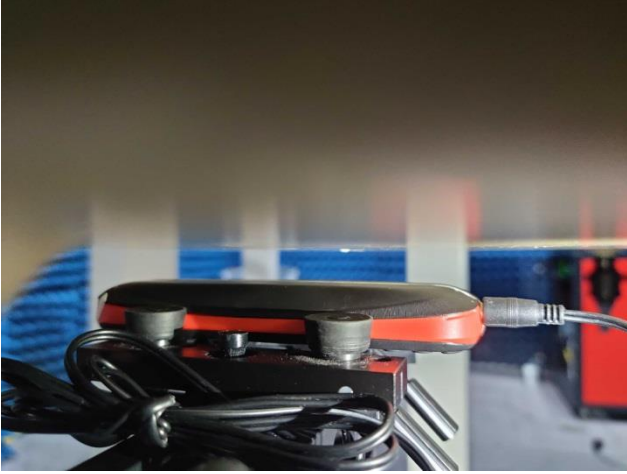

## Body

Front side (10mm)

Back side(10mm)

Back side with headset(10mm)