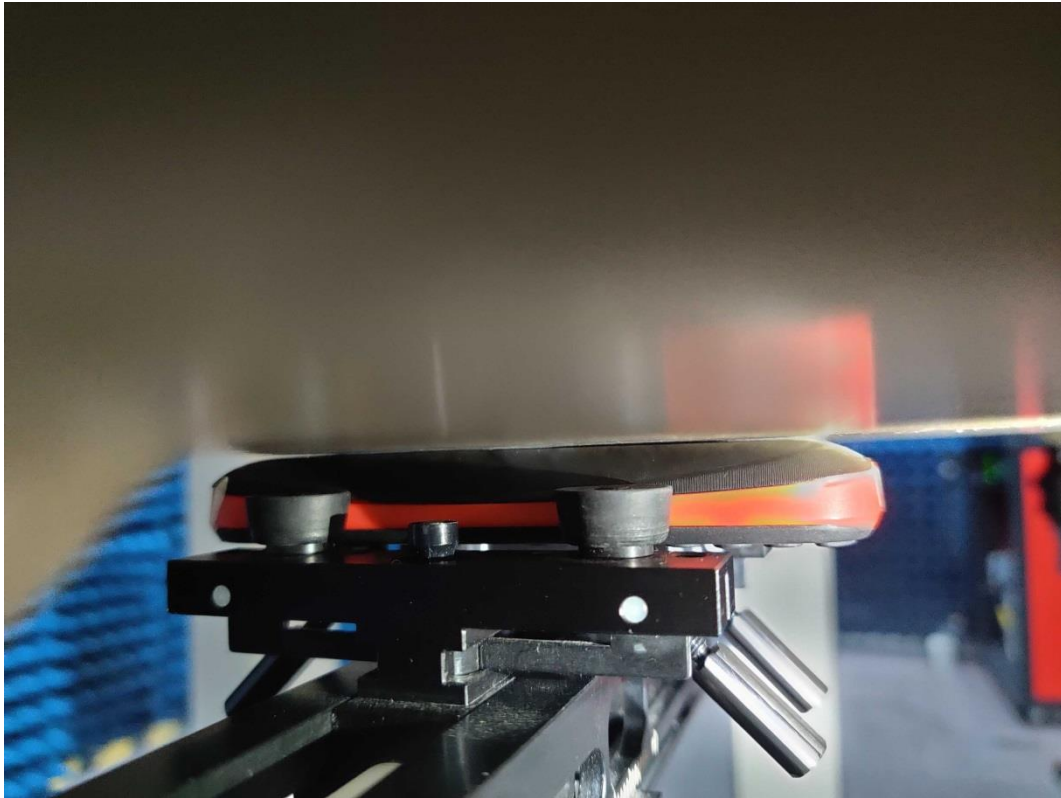

## Body

Front side (10mm)

Back side(10mm)

Back side with headset(10mm)

### **EUT holder Perturbation Evaluation Test Setup Photos**

DUT with device holder (DUT direct contact with the phantom)

DUT without device holder (DUT direct contact with the phantom)