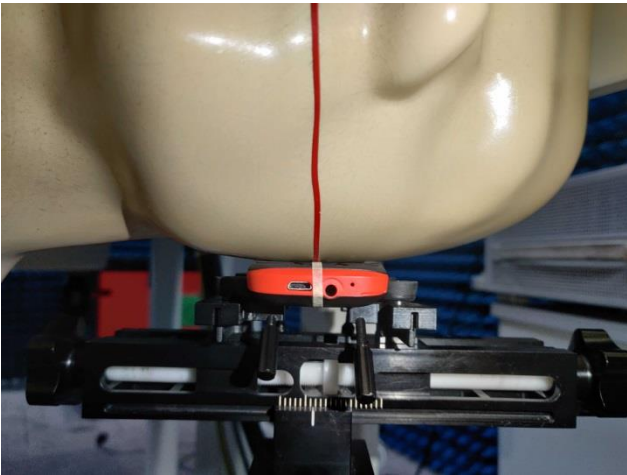

# SAR Test Setup Photos

## Head

Right Cheek

Right Tilted

Left Cheek

Left Tilted

## Body

Front side (10mm)

Back side(10mm)

Back side with headset(10mm)

### **EUT holder Perturbation Evaluation Test Setup Photos**

DUT with device holder (DUT direct contact with the phantom)

DUT without device holder (DUT direct contact with the phantom)