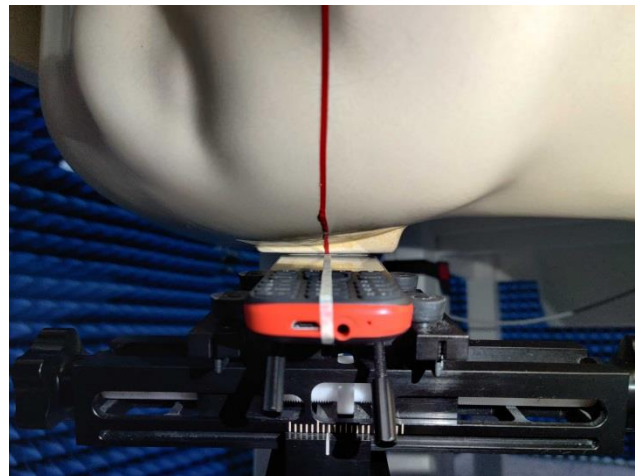

Right Tilted