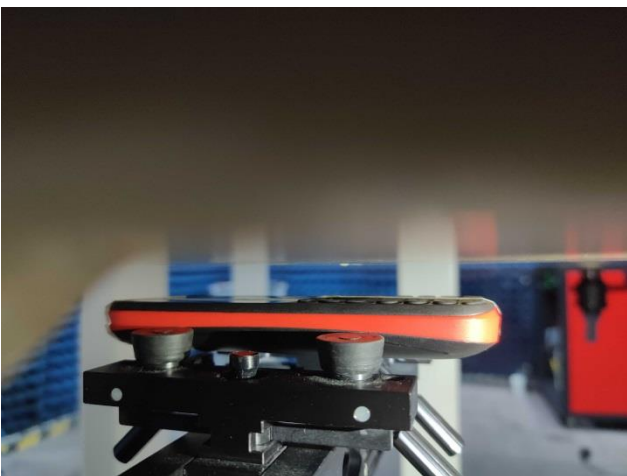

# SAR Test Setup Photos

## Head

Right Cheek

Right Tilted

Left Cheek

Left Tilted

## Body

Front side (10mm)

Back side(10mm)

Back side with headset(10mm)