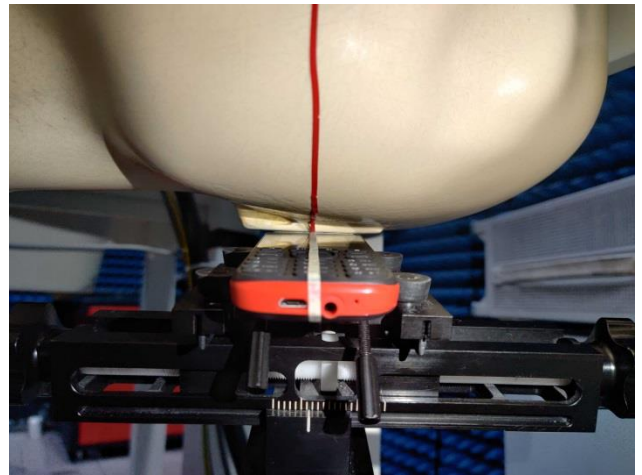

# SAR Test Setup Photos

## Head

Right Cheek

Right Tilted

Left Cheek

Left Tilted

## Body

Front side (10mm)

Back side(10mm)

Back side with headset(10mm)

### **EUT holder Perturbation Evaluation Test Setup Photos**

DUT with device holder (DUT direct contact with the phantom)

DUT without device holder (DUT direct contact with the phantom)