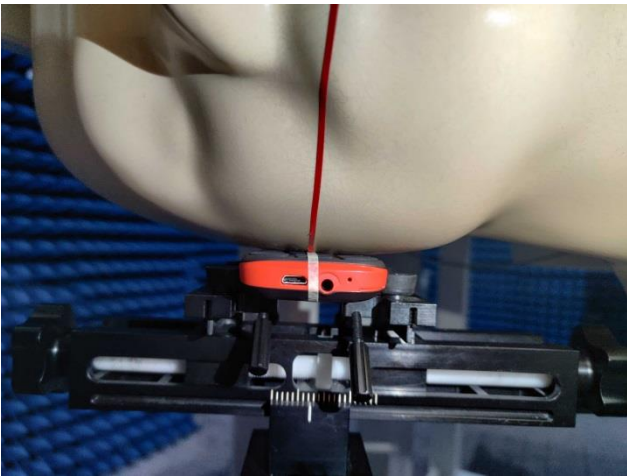

SAR Test Setup Photos

Head

Right Cheek