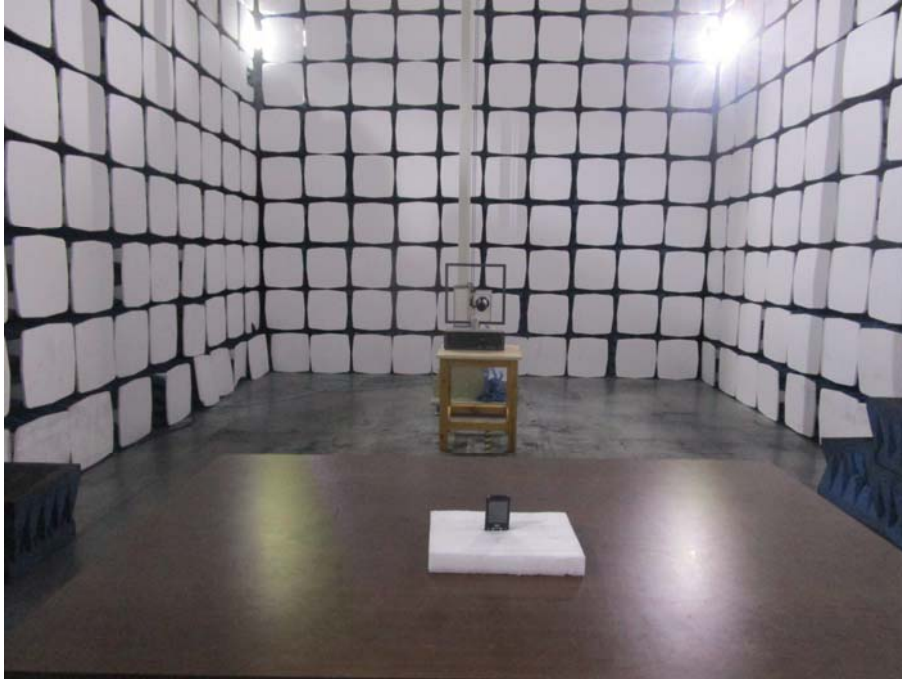

EXHIBIT 4 - TEST SETUP PHOTOGRAPHS

Spurious Radiation Test Setup (9kHz to 30MHz)

Spurious Radiation Test Setup (30MHz to 1G)

Spurious Radiation Test Setup (Above1G)

Extreme Condition Test Setup

Mobile Communication Test Setup