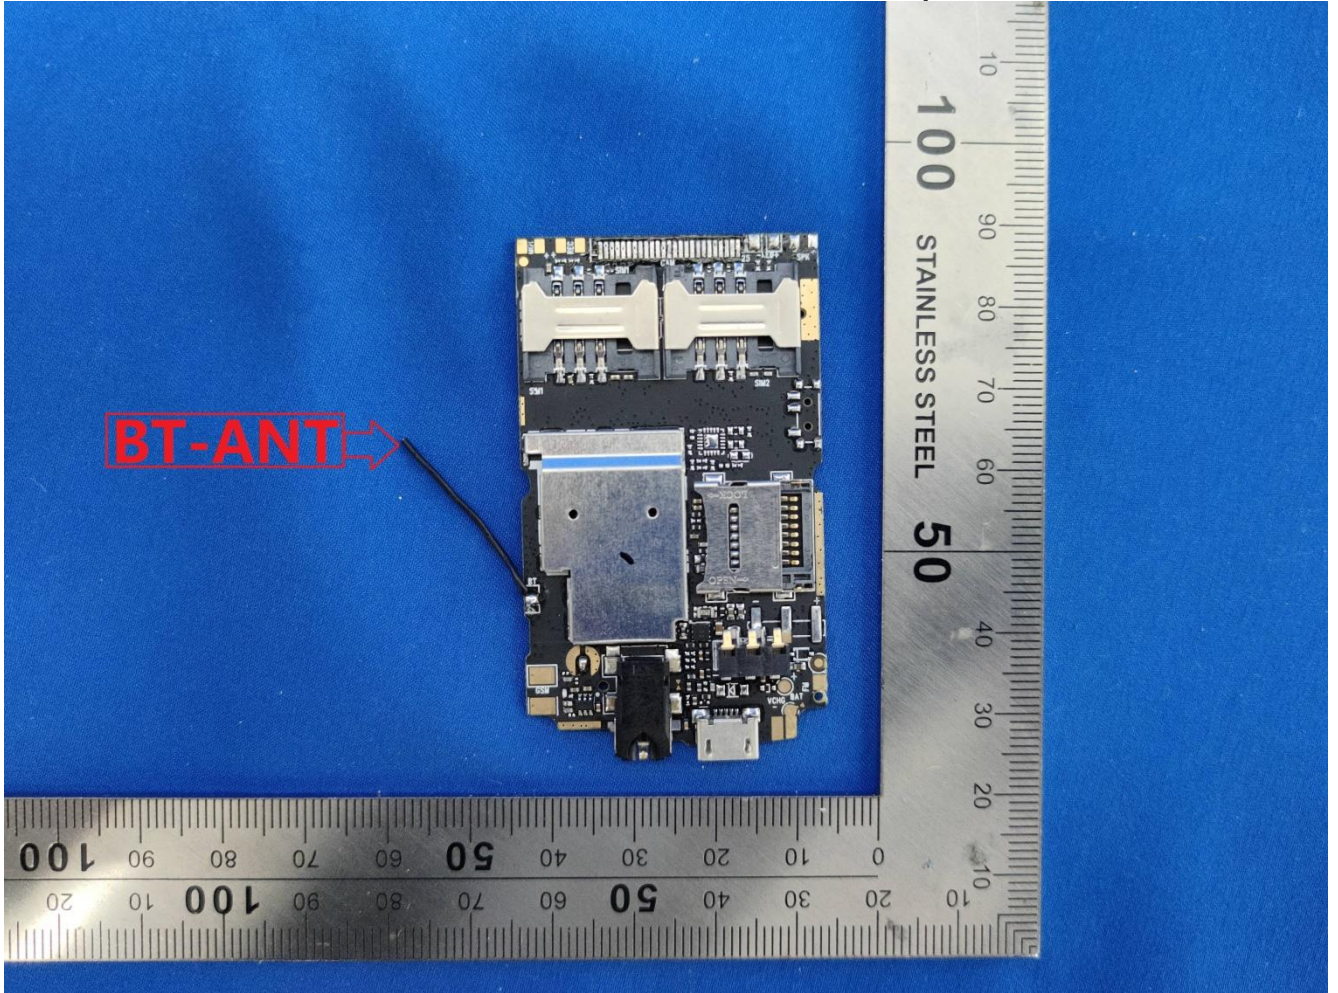

### EUT Photos (Model:SKY F2G)

EUT Antenna Locations

### SAR Test Setup Photos

#### Body

Front side (10mm)

Back side(10mm)