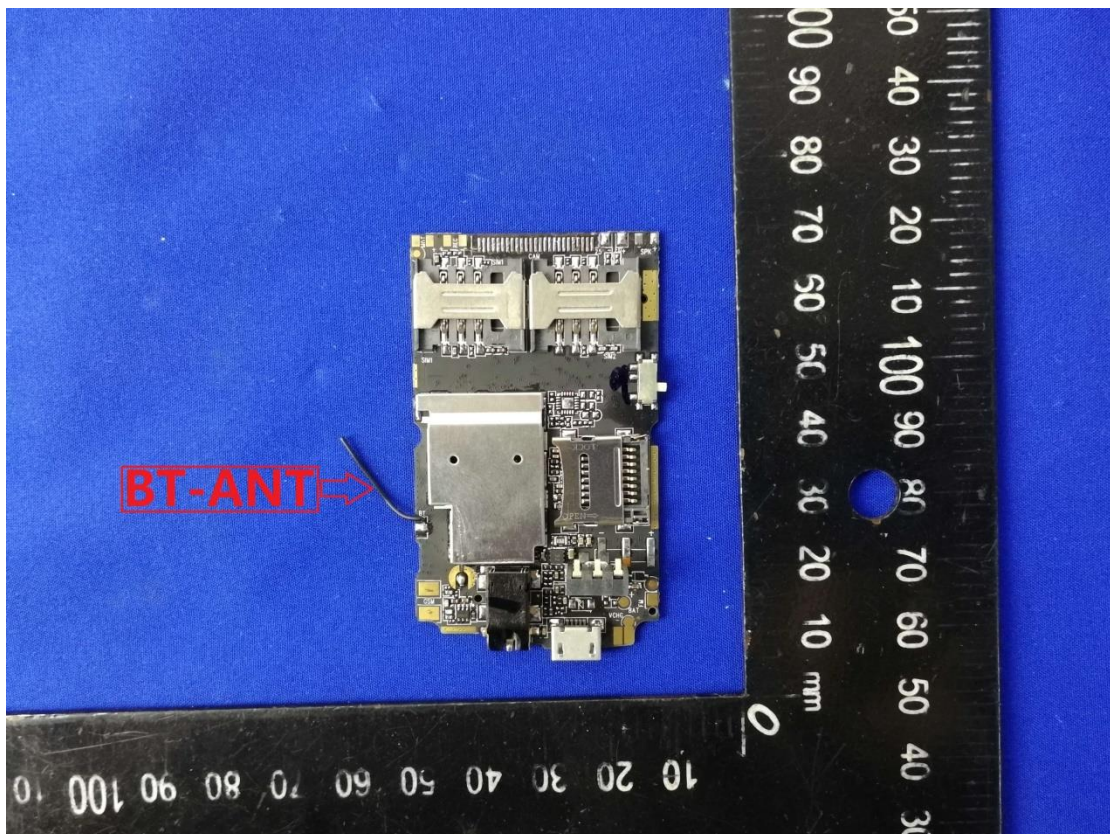

# EUT Photos (Model: SKY Energy)

# SAR Test Setup Photos

## Body

Front side (10mm)

Back side(10mm)