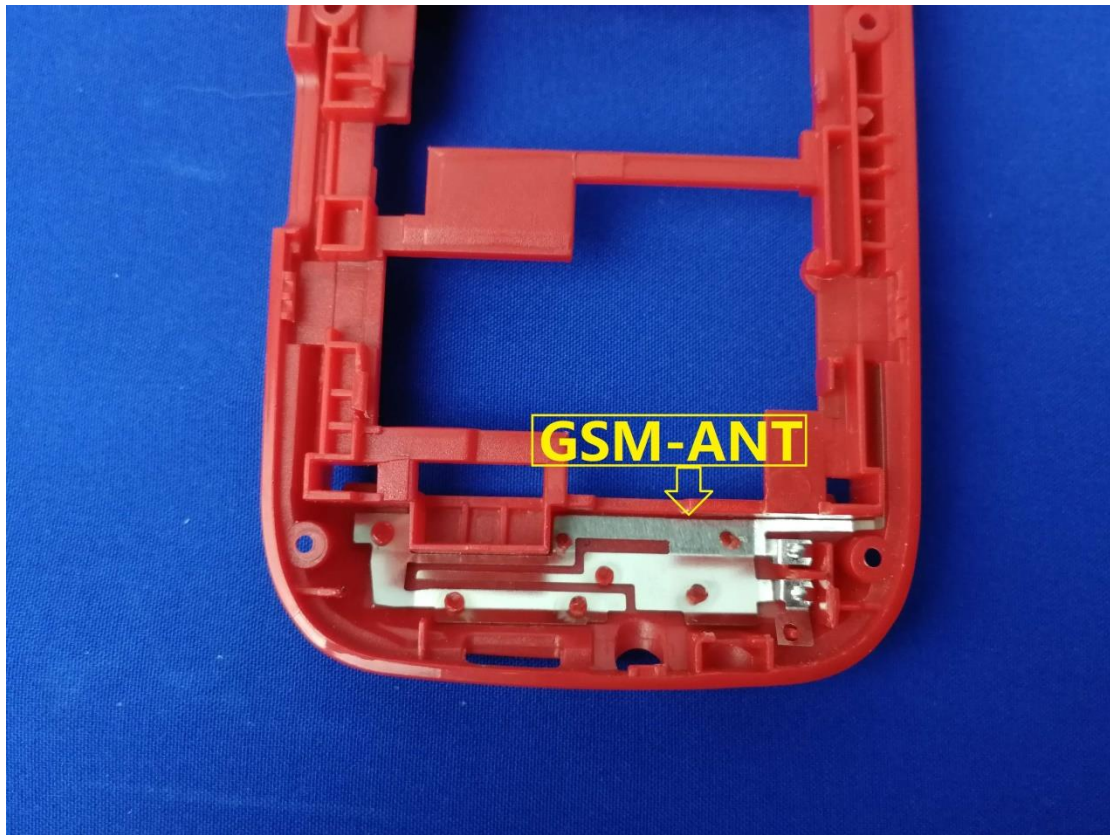

# EUT Photos (Model: SKY Energy)

# SAR Test Setup Photos

## Body

Front side (10mm)

Back side(10mm)