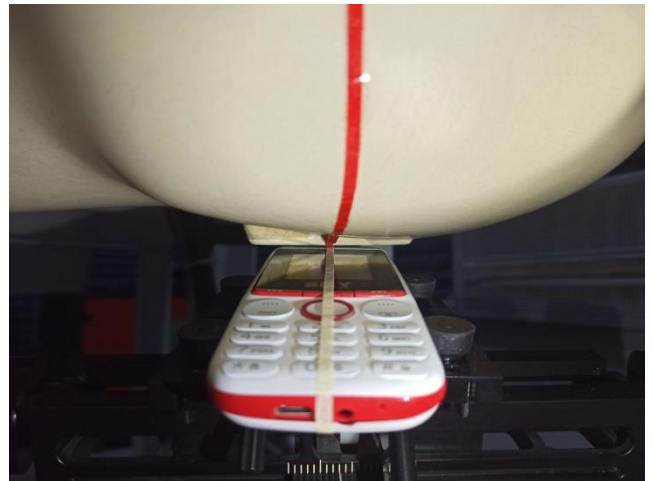

# SAR Test Setup Photos

## Head

Right Cheek

Right Tilted

Left Cheek

Left Tilted

## Body

Front side (10mm)

Back side(10mm)