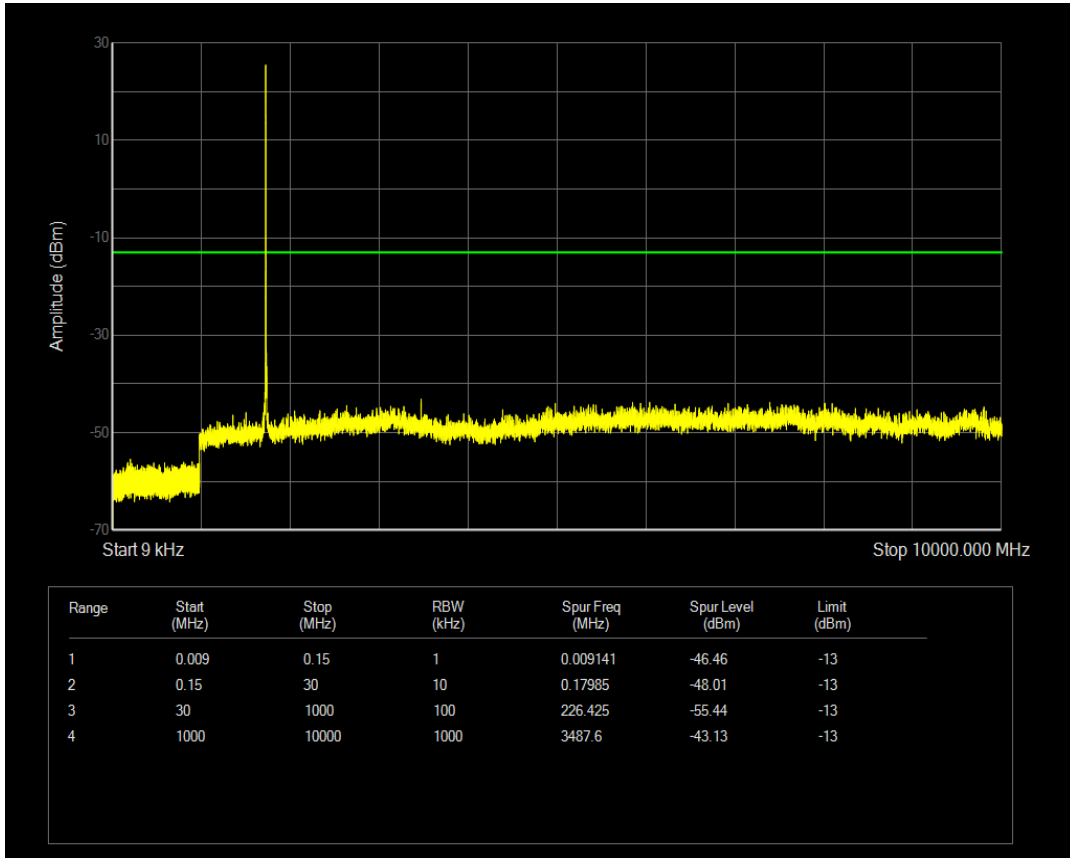

Band66 QAM16 BW=3MHz Channel=132322 RB Size=1 Position=#0

Band66 QPSK BW=3MHz Channel=132322 RB Size=15 Position=#0