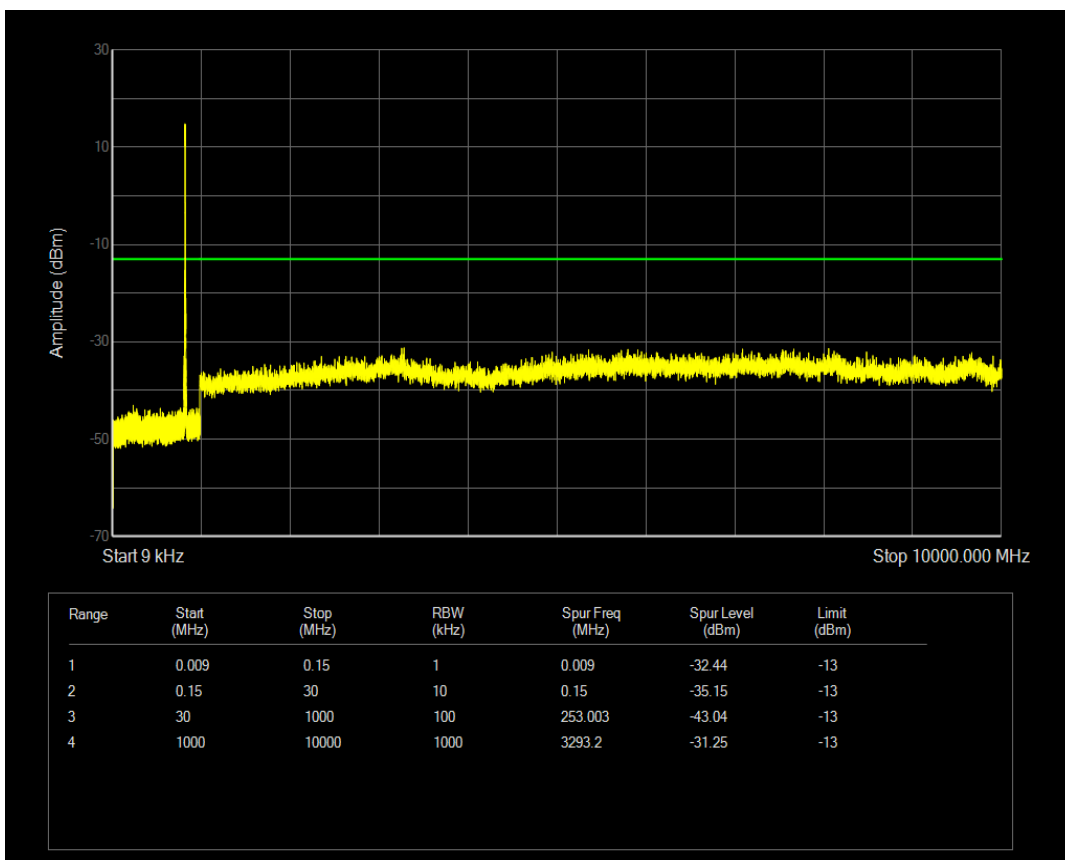

Band5 QPSK BW=5MHz Channel=20525 RB Size=25 Position=#0

Band5 QPSK BW=5MHz Channel=20525 RB Size=1 Position=#0