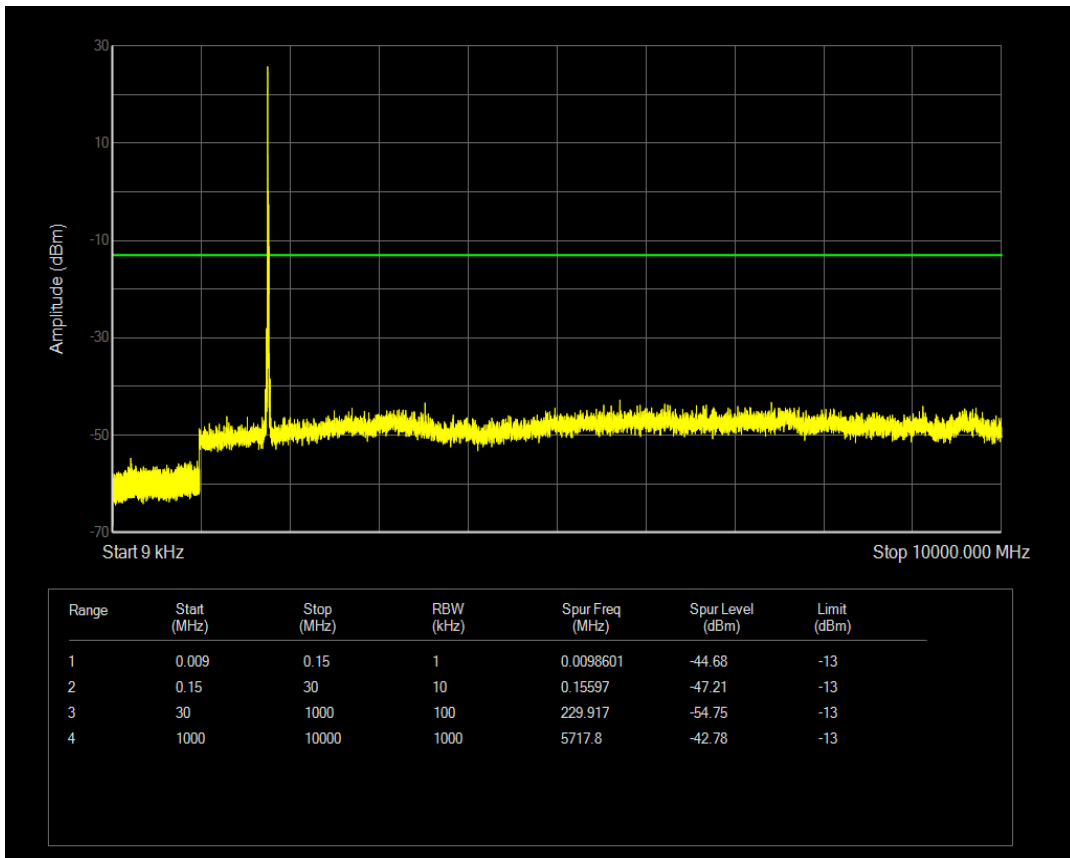

Band66 QPSK BW=15MHz Channel=132597 RB Size=1 Position=#0

Band66 QAM16 BW=15MHz Channel=132597 RB Size=1 Position=#0