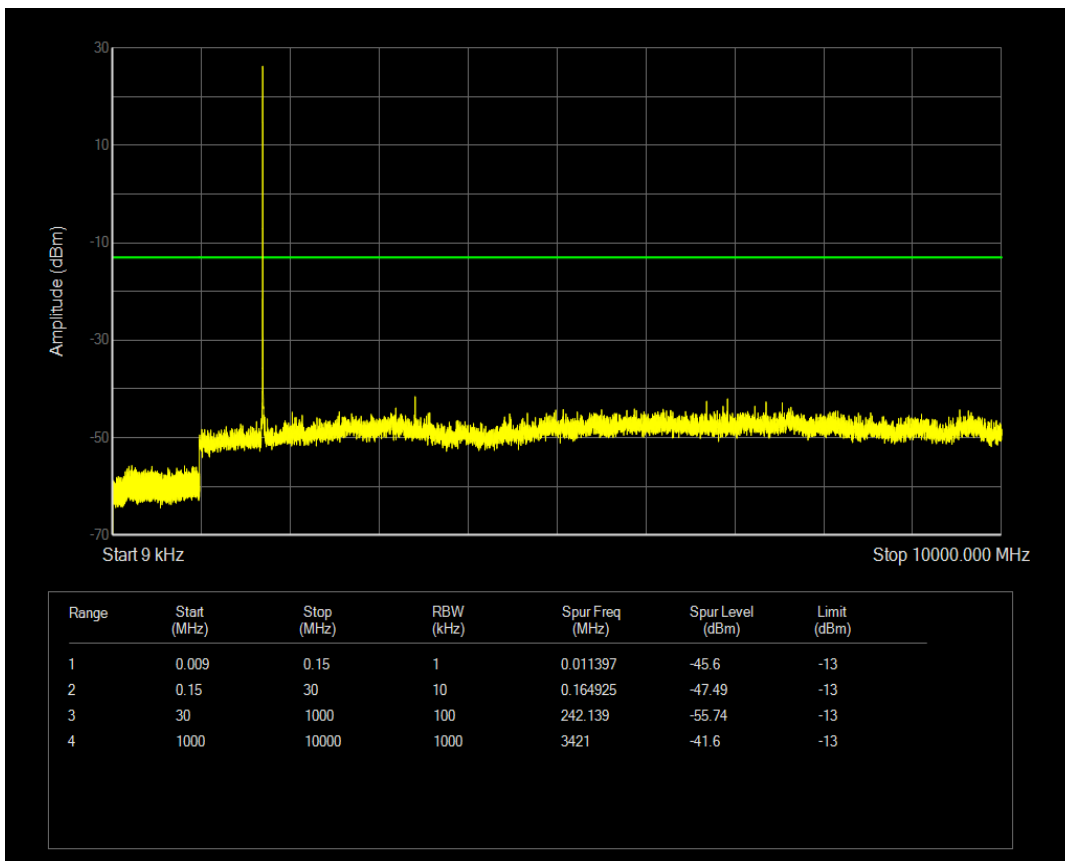

Band66 QAM16 BW=1.4MHz Channel=131979 RB Size=1 Position=#0

Band66 QPSK BW=1.4MHz Channel=131979 RB Size=6 Position=#0