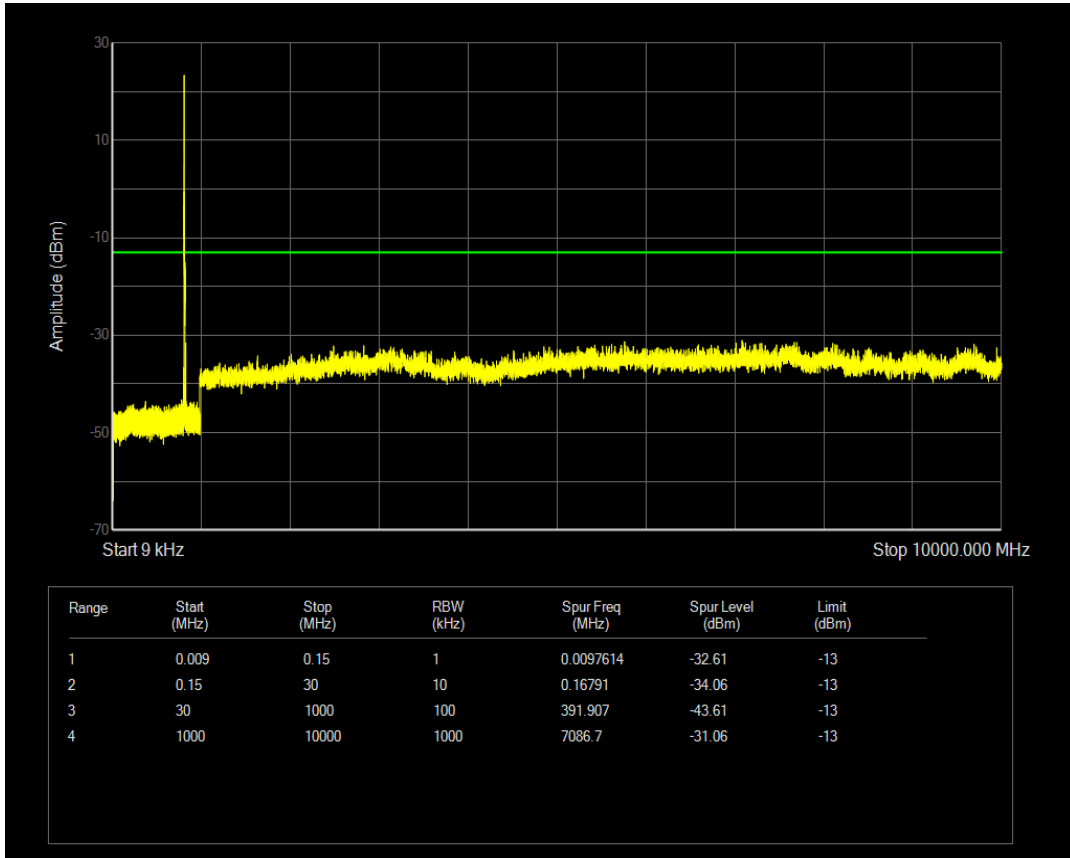

Band5 QPSK BW=5MHz Channel=20625 RB Size=1 Position=#0

Band5 QPSK BW=5MHz Channel=20625 RB Size=25 Position=#0

Band5 QAM16 BW=5MHz Channel=20625 RB Size=1 Position=#0

Band5 QPSK BW=10MHz Channel=20450 RB Size=1 Position=#0

Band5 QAM16 BW=5MHz Channel=20625 RB Size=25 Position=#0

Band5 QPSK BW=10MHz Channel=20450 RB Size=50 Position=#0

Band5 QAM16 BW=10MHz Channel=20450 RB Size=50 Position=#0

Band5 QAM16 BW=10MHz Channel=20450 RB Size=1 Position=#0