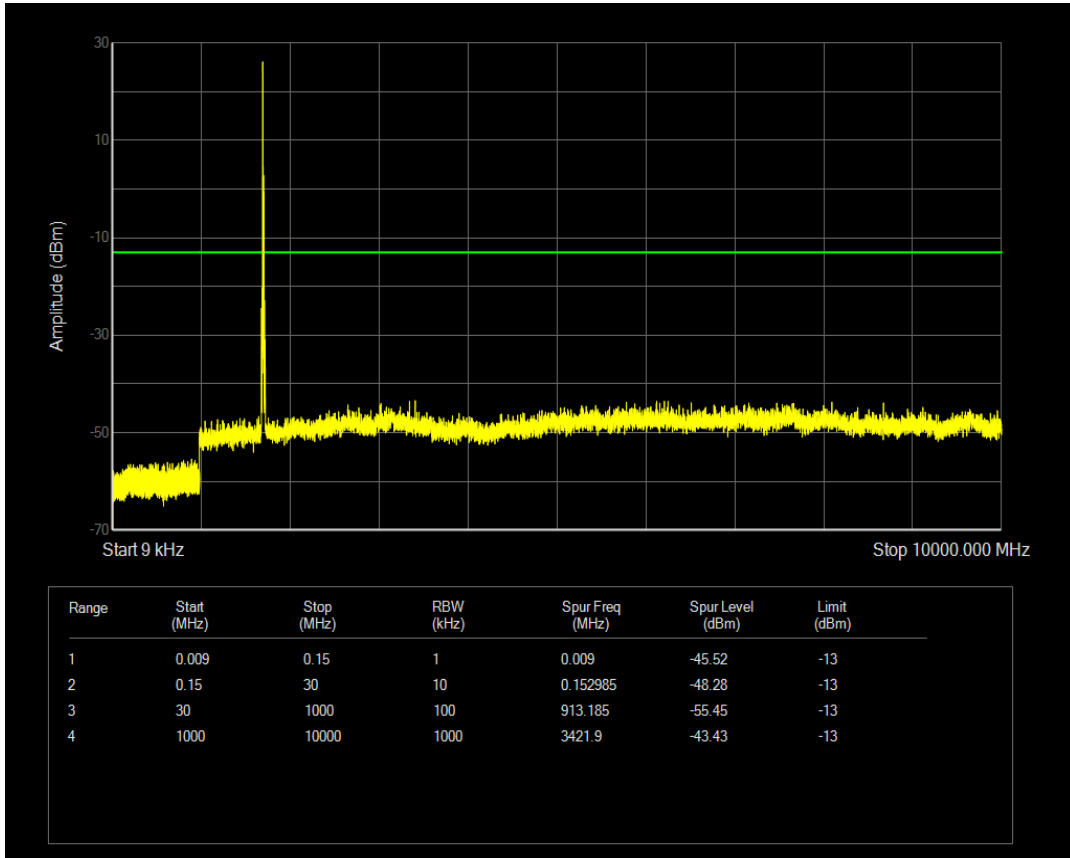

Band66 QAM16 BW=15MHz Channel=132047 RB Size=1 Position=#0

Band66 QPSK BW=15MHz Channel=132047 RB Size=75 Position=#0