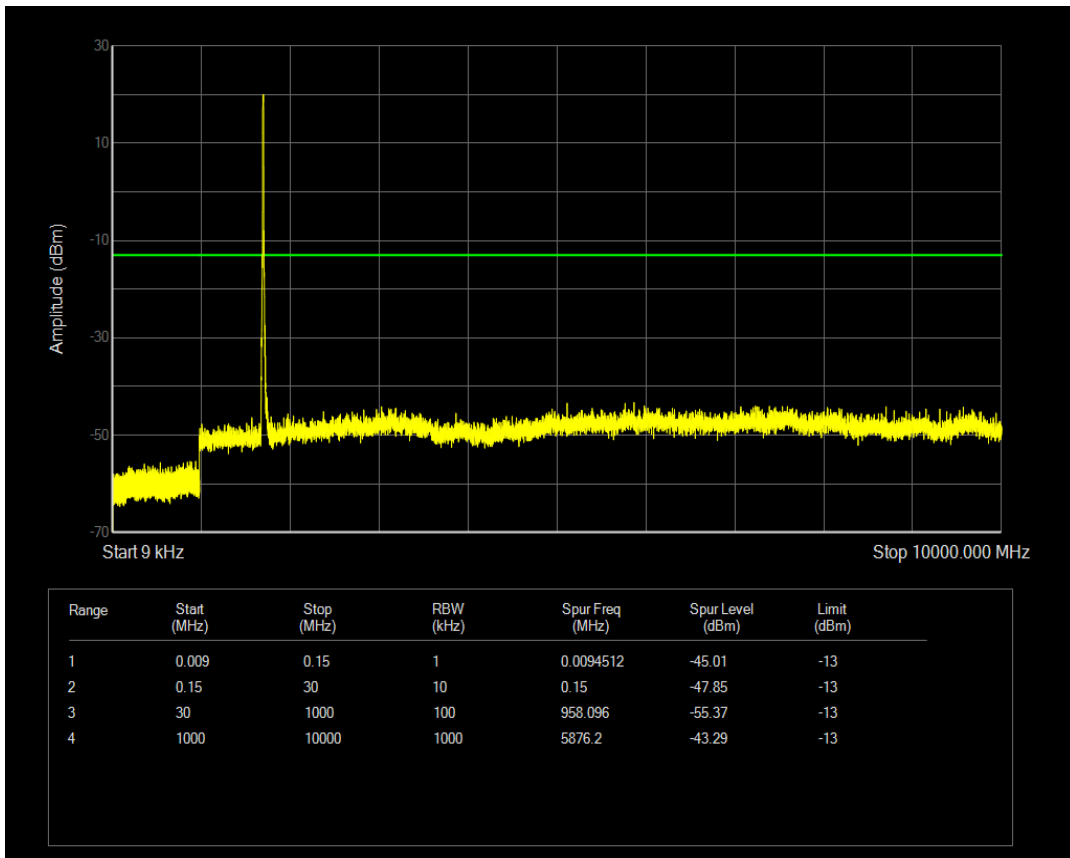

Band66 QPSK BW=10MHz Channel=132022 RB Size=50 Position=#0

Band66 QPSK BW=10MHz Channel=132022 RB Size=1 Position=#0