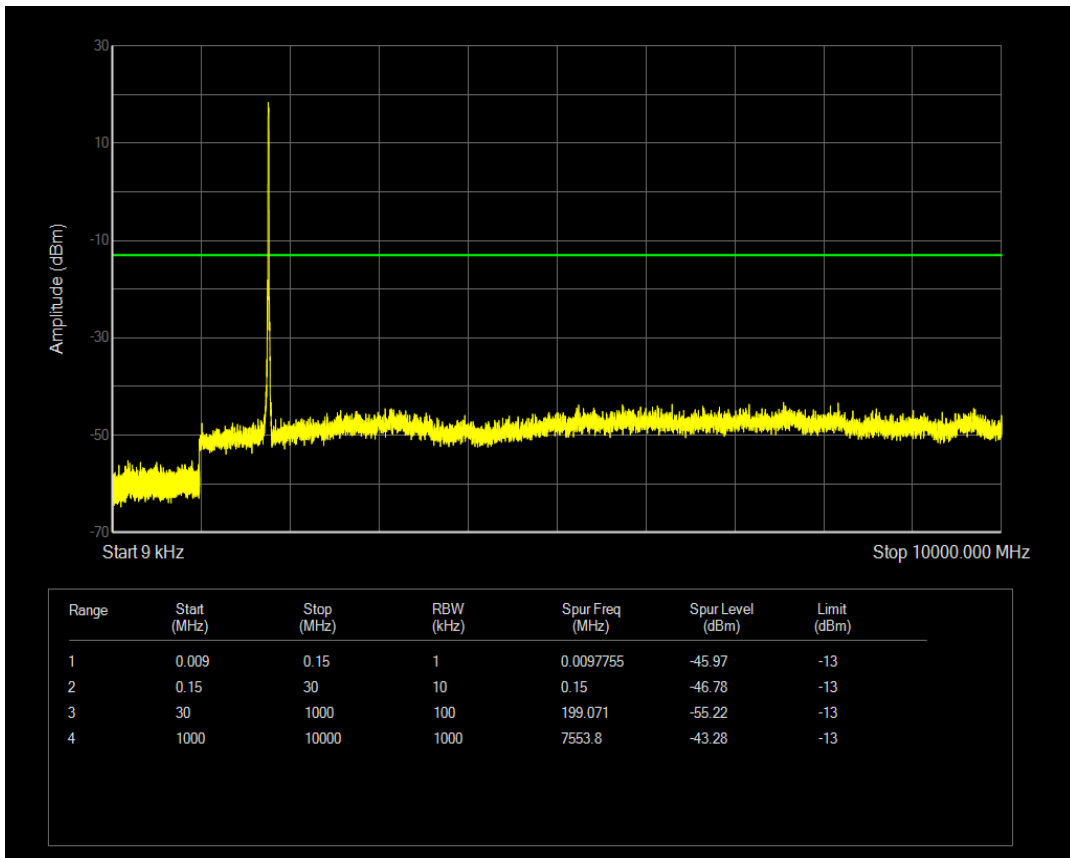

Band66 QAM16 BW=10MHz Channel=132622 RB Size=50 Position=#0

Band66 QAM16 BW=15MHz Channel=132047 RB Size=1 Position=#0