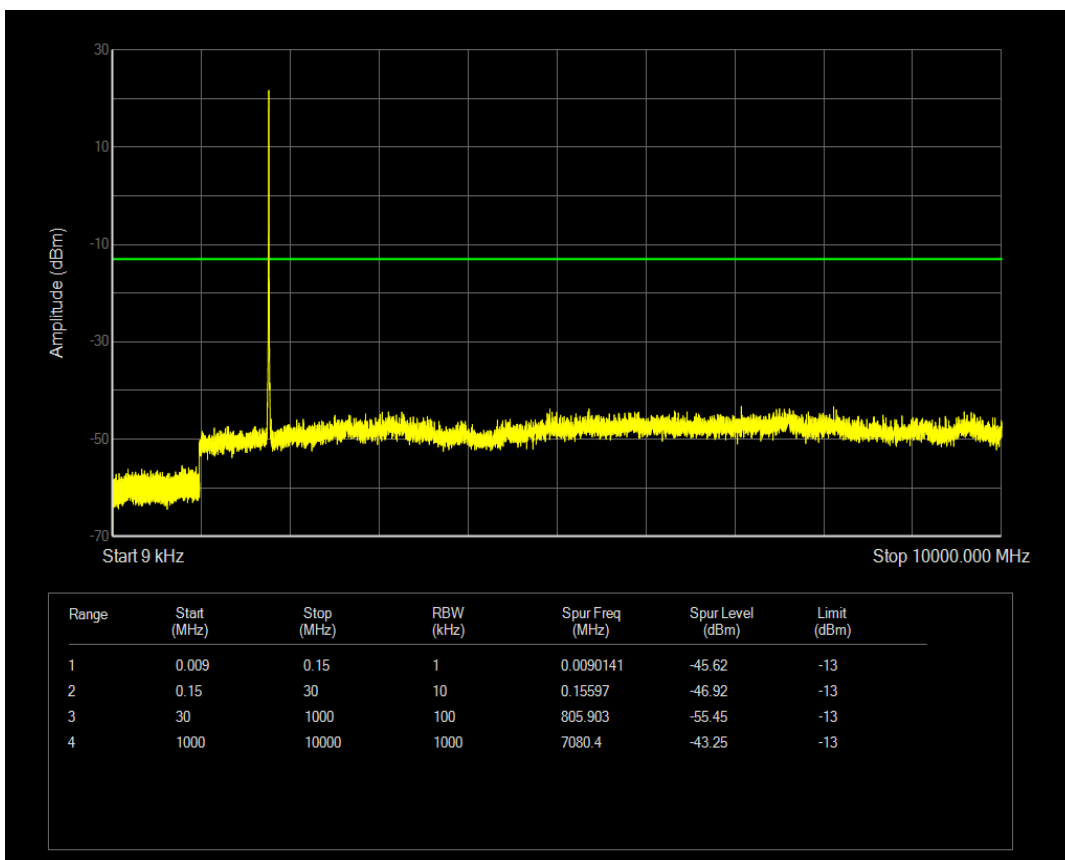

Band66 QPSK BW=3MHz Channel=132657 RB Size=15 Position=#0

Band66 QPSK BW=3MHz Channel=132657 RB Size=1 Position=#0