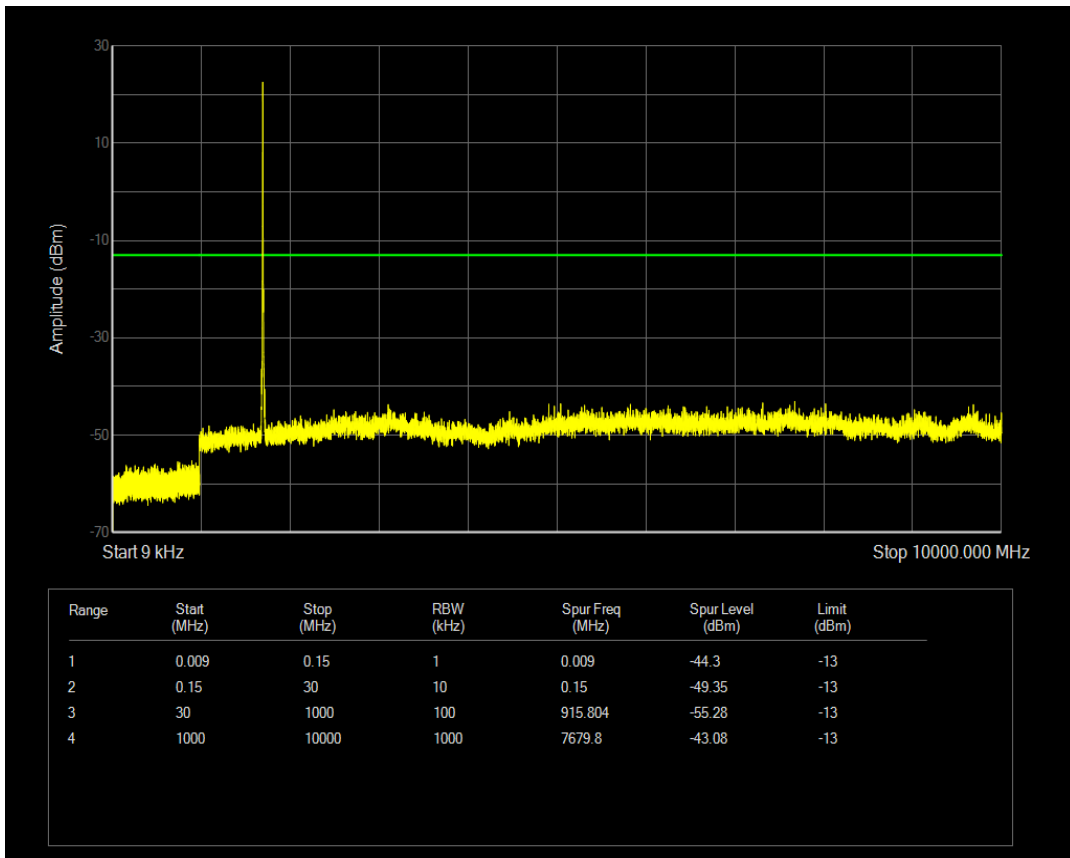

Band66 QAM16 BW=3MHz Channel=131987 RB Size=15 Position=#0

Band66 QAM16 BW=3MHz Channel=132322 RB Size=1 Position=#0