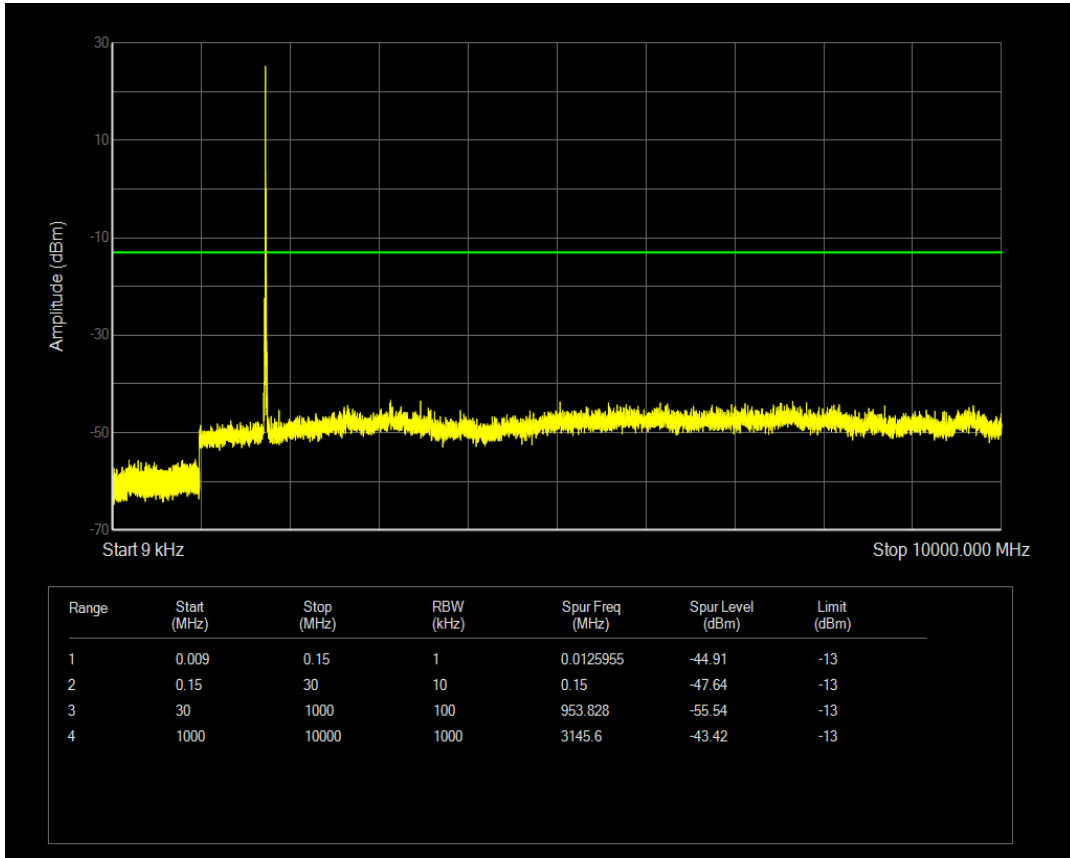

Band66 QAM16 BW=10MHz Channel=132322 RB Size=1 Position=#0

Band66 QPSK BW=10MHz Channel=132322 RB Size=50 Position=#0