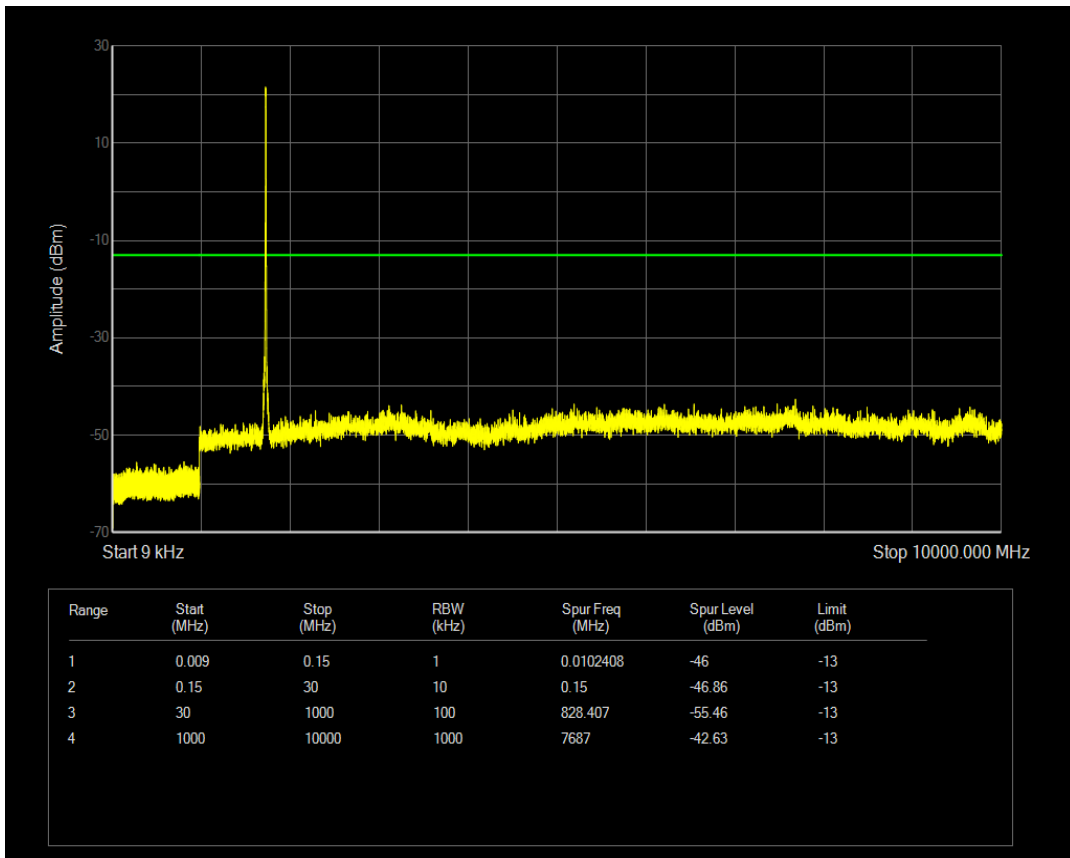

Band66 QAM16 BW=5MHz Channel=132322 RB Size=25 Position=#0

Band66 QPSK BW=5MHz Channel=132647 RB Size=25 Position=#0