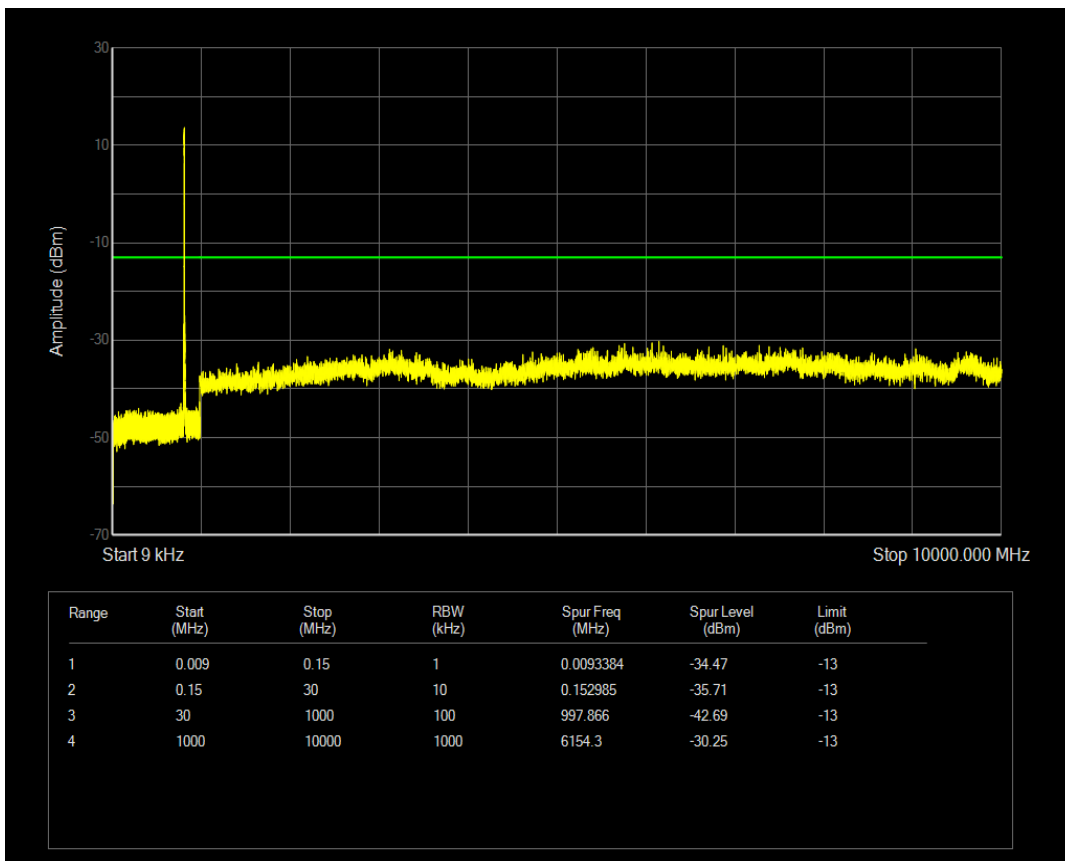

Band5 QAM16 BW=3MHz Channel=20635 RB Size=15 Position=#0

Band5 QAM16 BW=5MHz Channel=20425 RB Size=1 Position=#0

Band5 QPSK BW=5MHz Channel=20425 RB Size=25 Position=#0

Band5 QAM16 BW=5MHz Channel=20425 RB Size=25 Position=#0

Band5 QPSK BW=5MHz Channel=20525 RB Size=25 Position=#0

Band5 QPSK BW=5MHz Channel=20525 RB Size=1 Position=#0

Band5 QAM16 BW=5MHz Channel=20525 RB Size=25 Position=#0

Band5 QAM16 BW=5MHz Channel=20525 RB Size=1 Position=#0