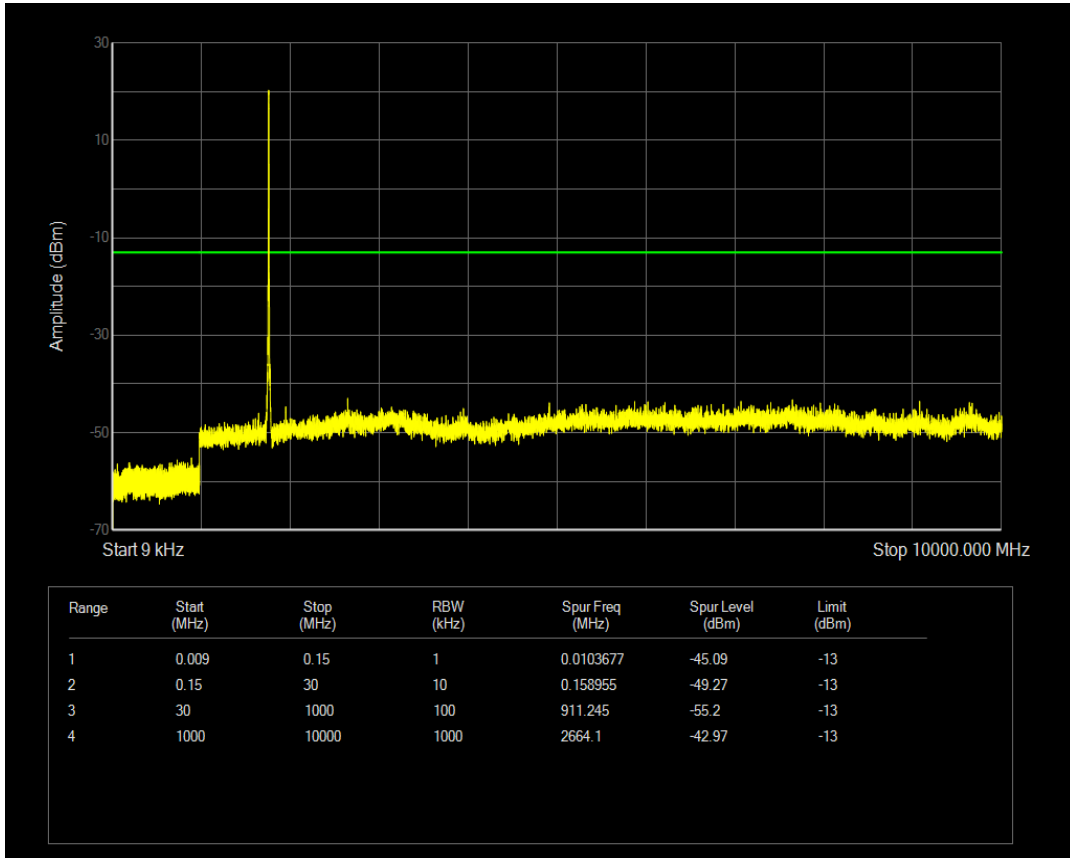

Band66 QAM16 BW=5MHz Channel=132322 RB Size=25 Position=#0

Band66 QPSK BW=5MHz Channel=132647 RB Size=25 Position=#0

Band66 QAM16 BW=5MHz Channel=132647 RB Size=1 Position=#0

Band66 QAM16 BW=5MHz Channel=132647 RB Size=25 Position=#0