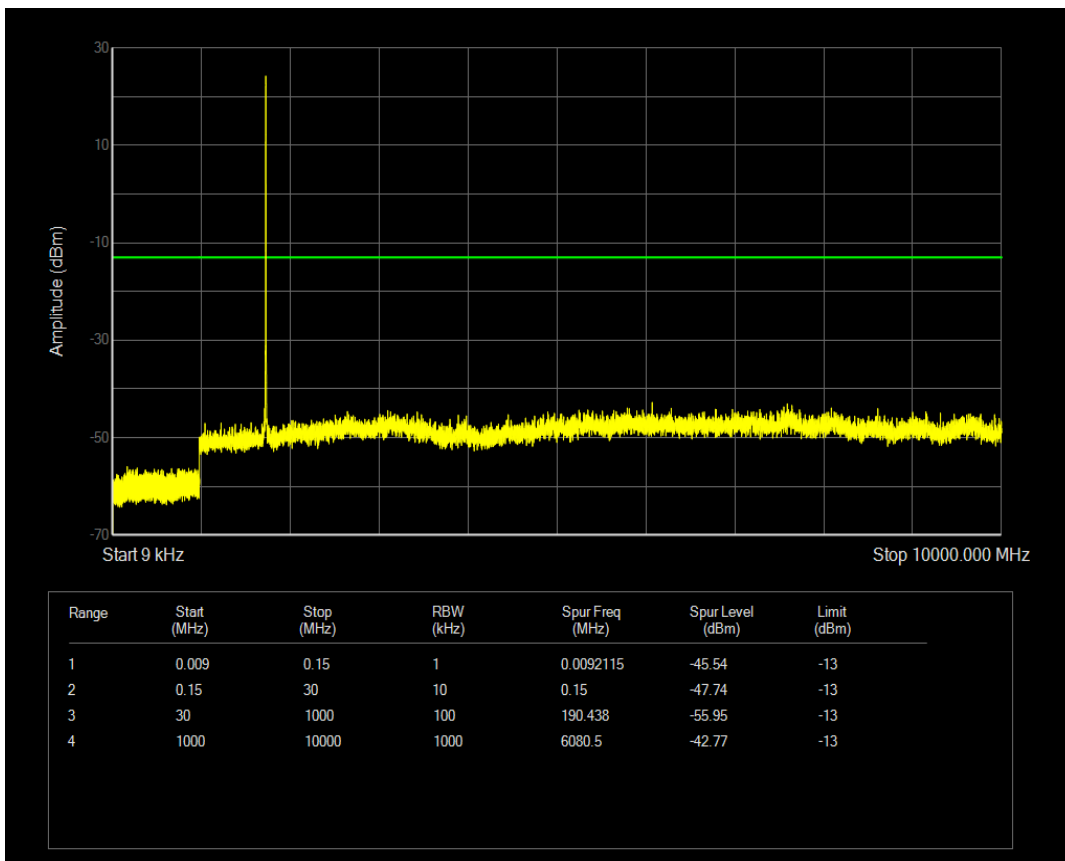

Band66 QPSK BW=1.4MHz Channel=132322 RB Size=6 Position=#0

Band66 QAM16 BW=1.4MHz Channel=132322 RB Size=1 Position=#0