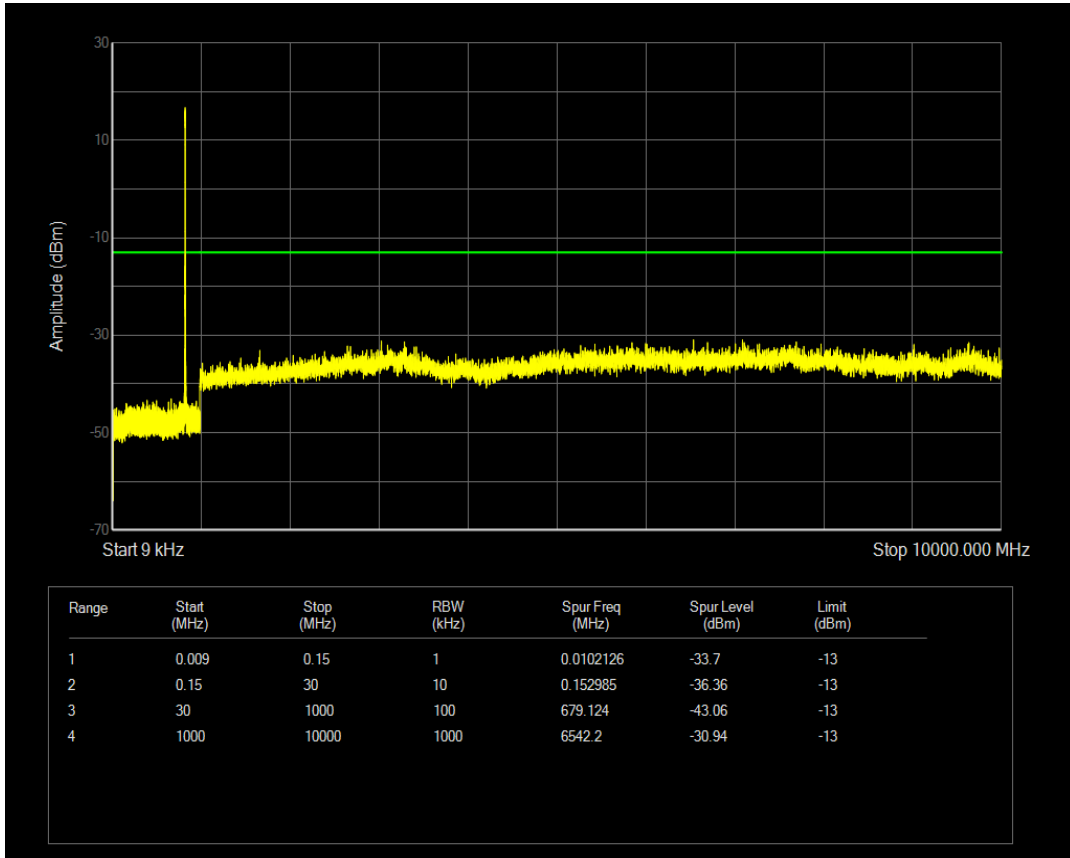

Band5 QPSK BW=3MHz Channel=20525 RB Size=15 Position=#0

Band5 QAM16 BW=3MHz Channel=20525 RB Size=1 Position=#0