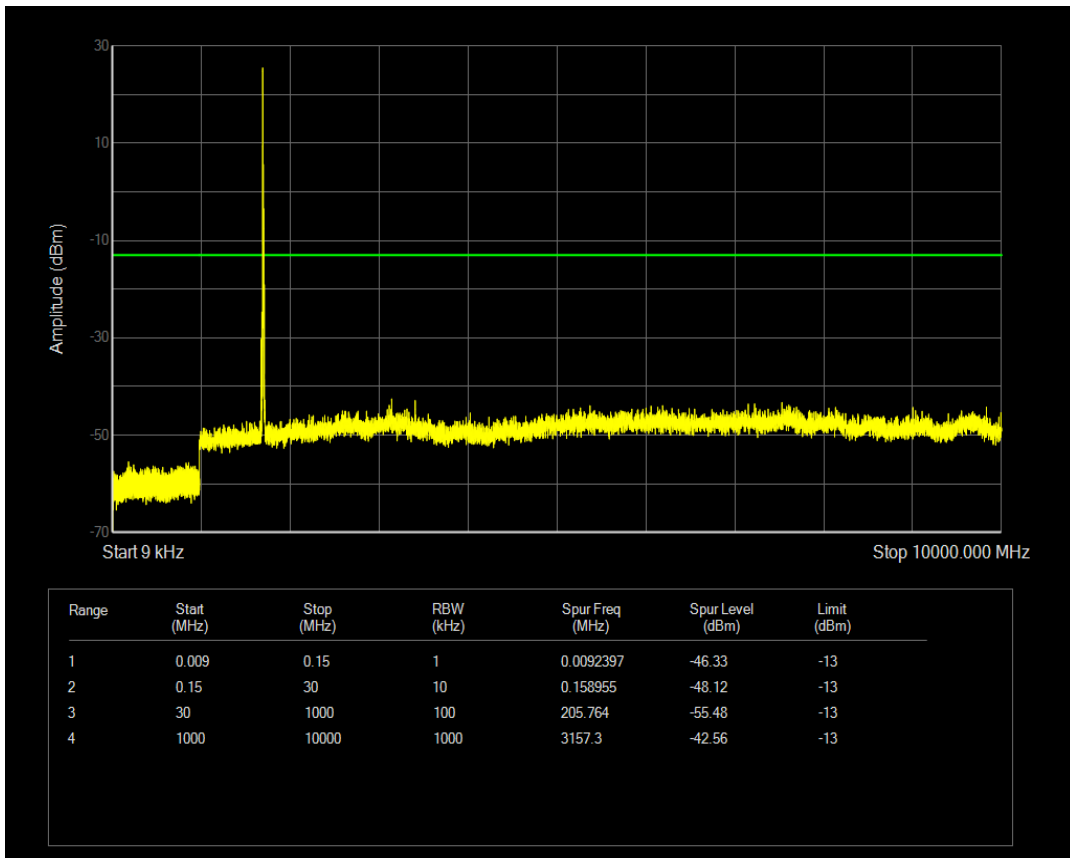

Band66 QAM16 BW=10MHz Channel=132022 RB Size=1 Position=#0

Band66 QAM16 BW=10MHz Channel=132022 RB Size=50 Position=#0