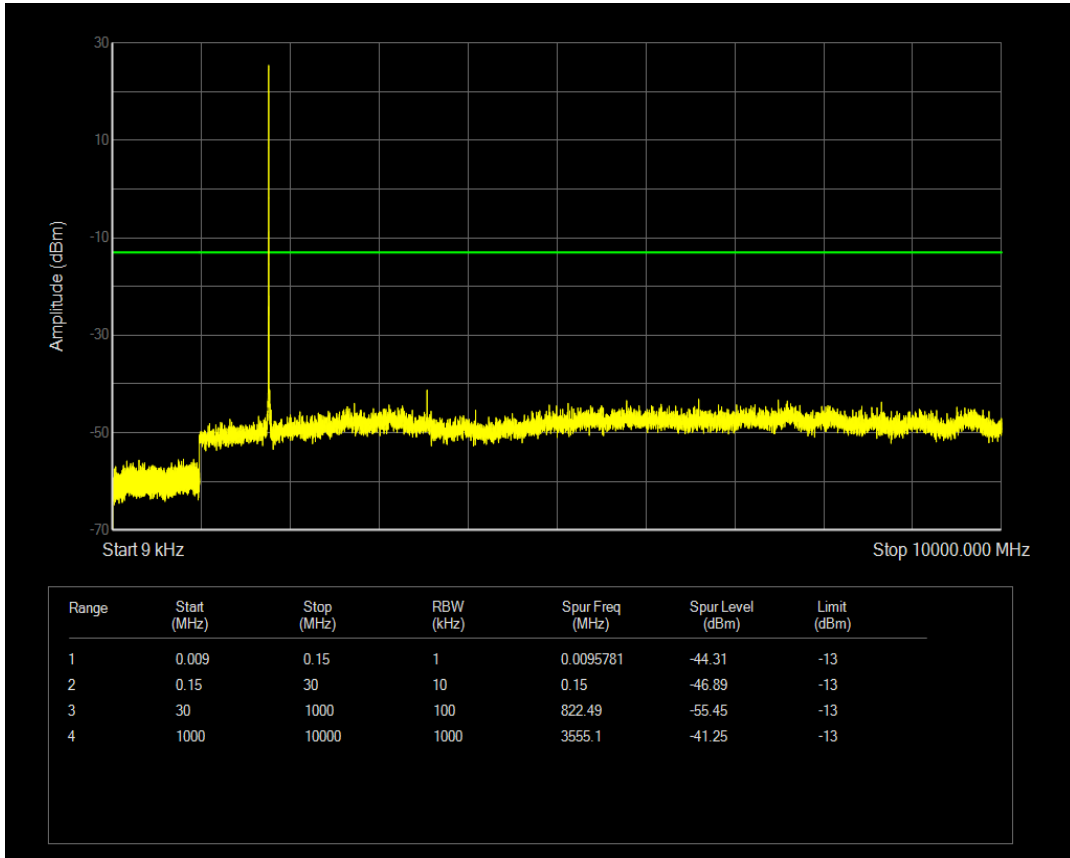

Band66 QPSK BW=3MHz Channel=132657 RB Size=1 Position=#0

Band66 QAM16 BW=3MHz Channel=132657 RB Size=1 Position=#0