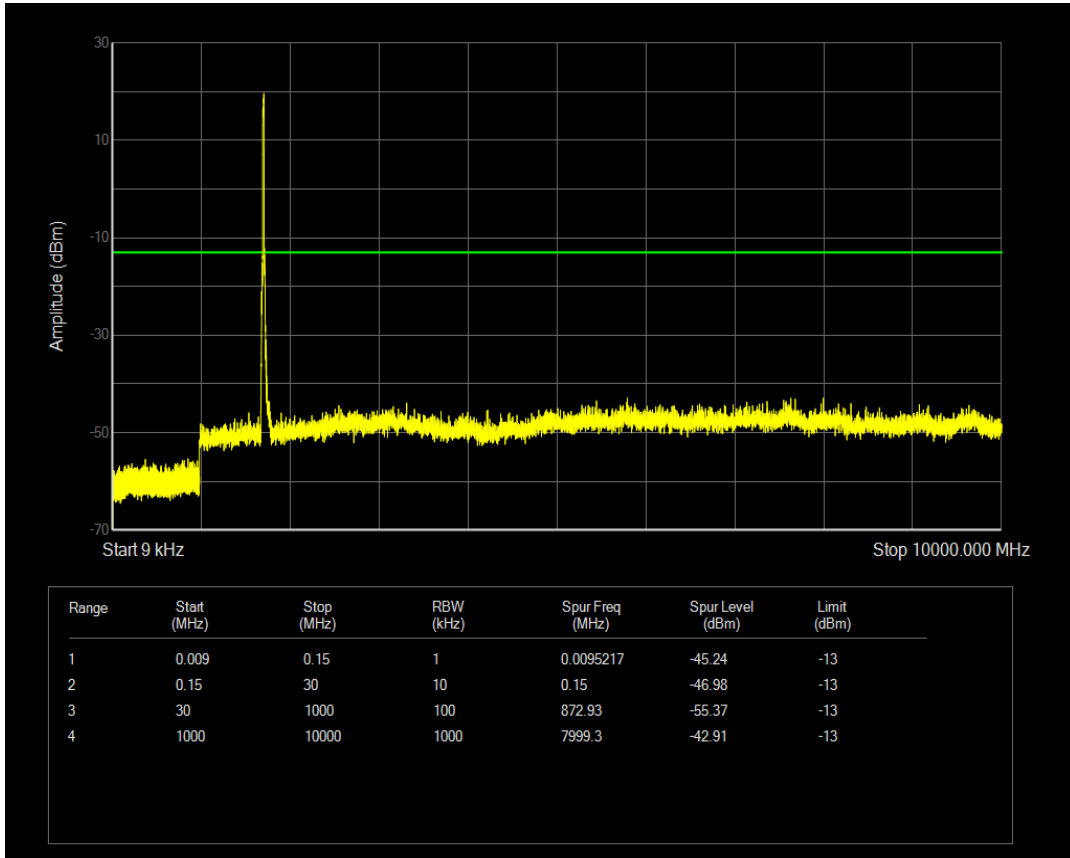

Band66 QAM16 BW=10MHz Channel=132622 RB Size=50 Position=#0

Band66 QAM16 BW=15MHz Channel=132047 RB Size=1 Position=#0

Band66 QPSK BW=15MHz Channel=132047 RB Size=75 Position=#0

Band66 QAM16 BW=15MHz Channel=132047 RB Size=75 Position=#0