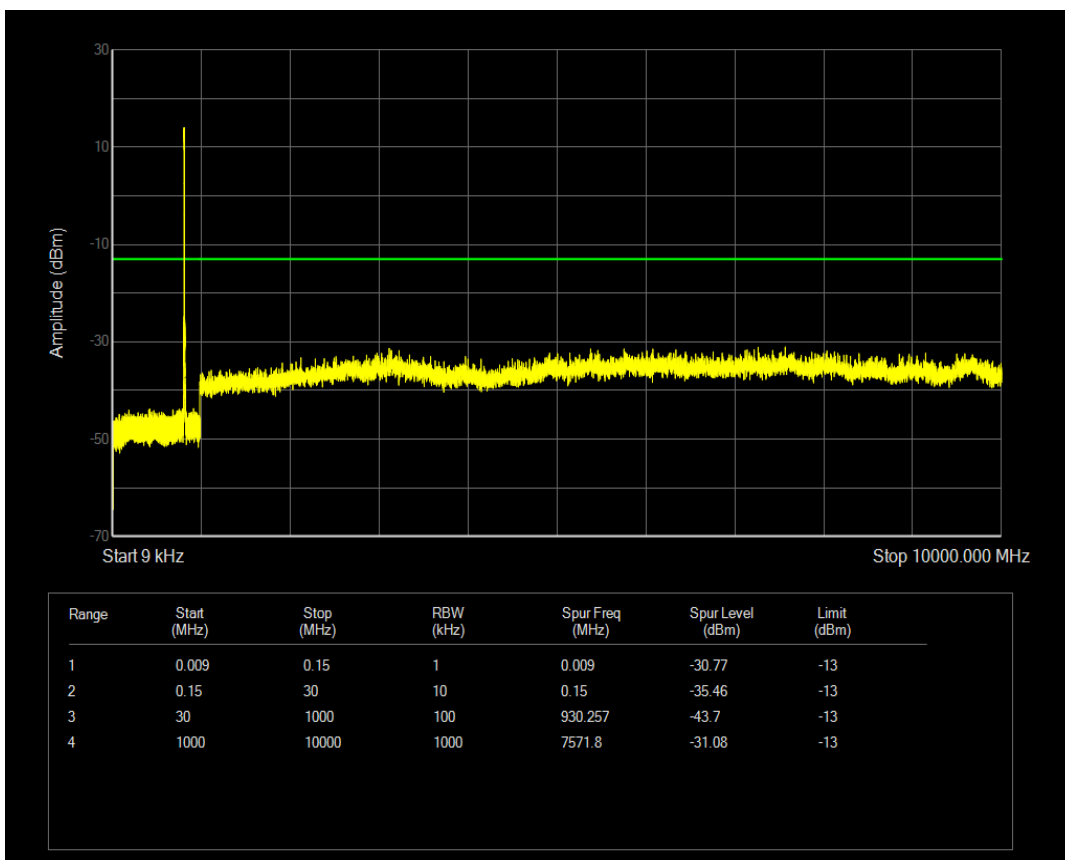

Band5 QPSK BW=5MHz Channel=20425 RB Size=25 Position=#0

Band5 QAM16 BW=5MHz Channel=20425 RB Size=25 Position=#0