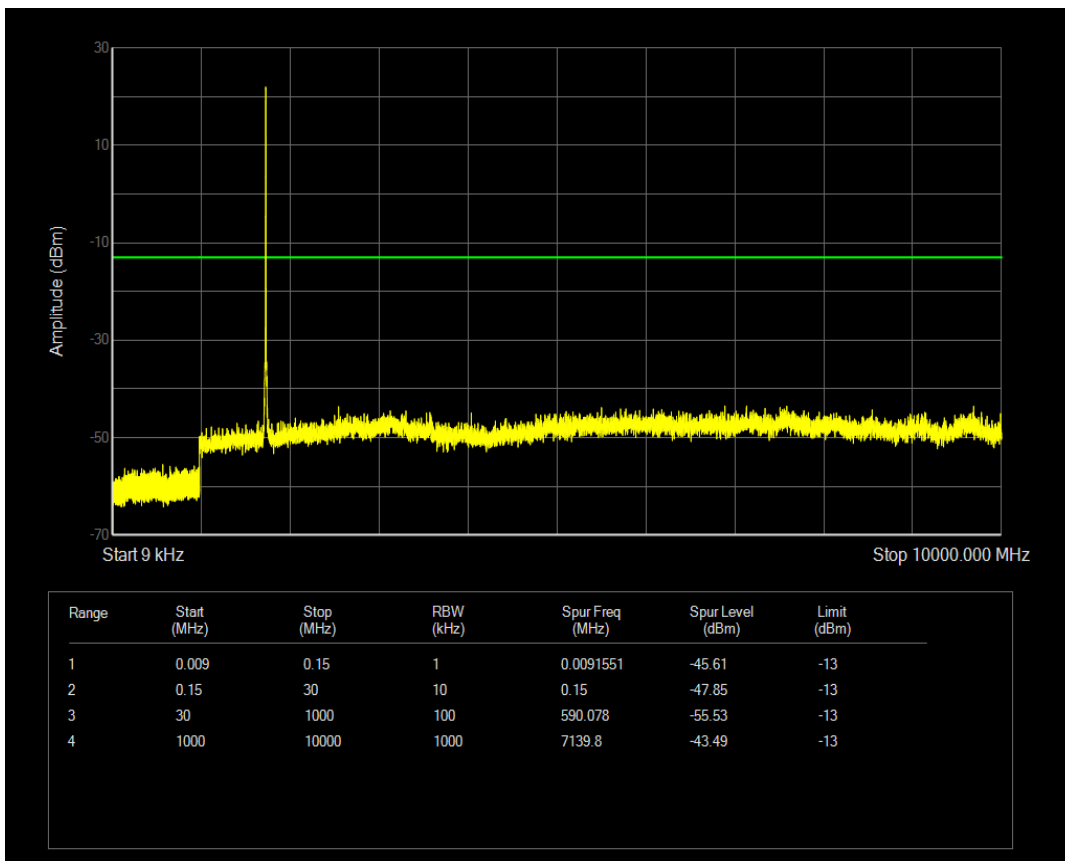

Band66 QAM16 BW=3MHz Channel=131987 RB Size=15 Position=#0

Band66 QAM16 BW=3MHz Channel=132322 RB Size=1 Position=#0

Band66 QPSK BW=3MHz Channel=132322 RB Size=15 Position=#0

Band66 QAM16 BW=3MHz Channel=132322 RB Size=15 Position=#0