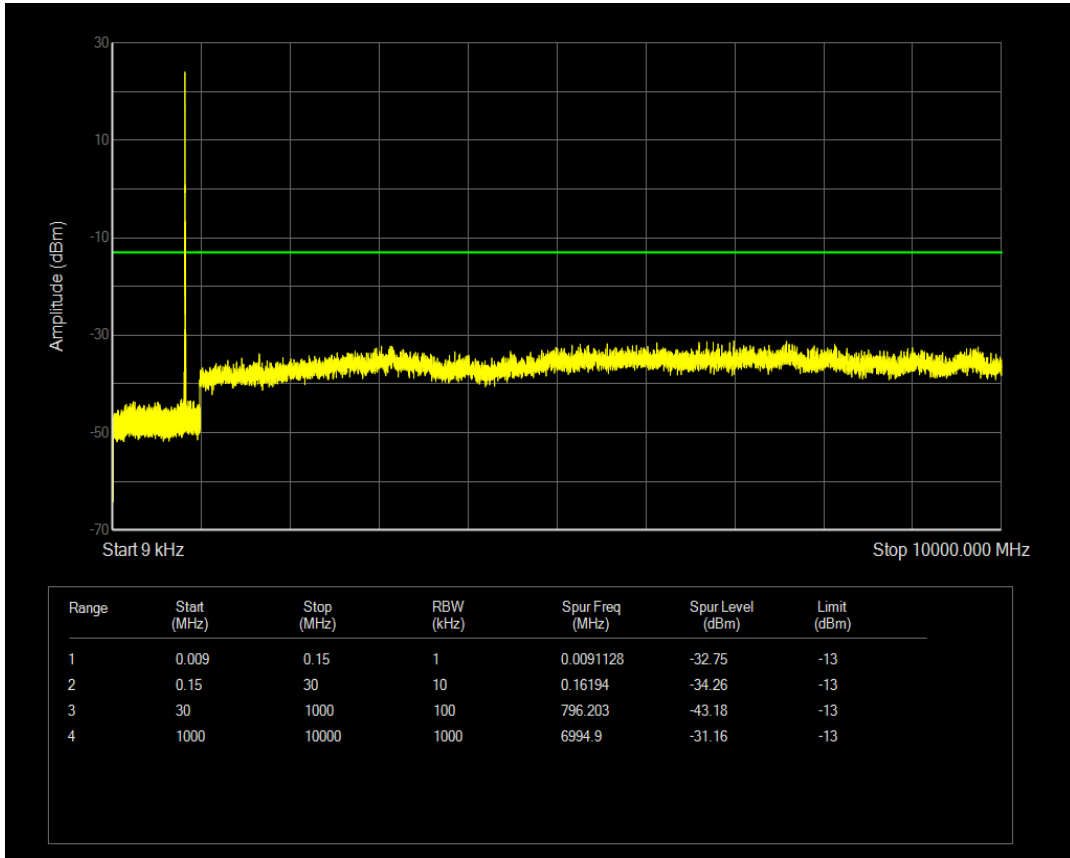

Band5 QPSK BW=5MHz Channel=20525 RB Size=25 Position=#0

Band5 QPSK BW=5MHz Channel=20525 RB Size=1 Position=#0

Band5 QAM16 BW=5MHz Channel=20525 RB Size=25 Position=#0

Band5 QAM16 BW=5MHz Channel=20525 RB Size=1 Position=#0

Band5 QPSK BW=5MHz Channel=20625 RB Size=1 Position=#0

Band5 QPSK BW=5MHz Channel=20625 RB Size=25 Position=#0

Band5 QAM16 BW=5MHz Channel=20625 RB Size=1 Position=#0

Band5 QPSK BW=10MHz Channel=20450 RB Size=1 Position=#0