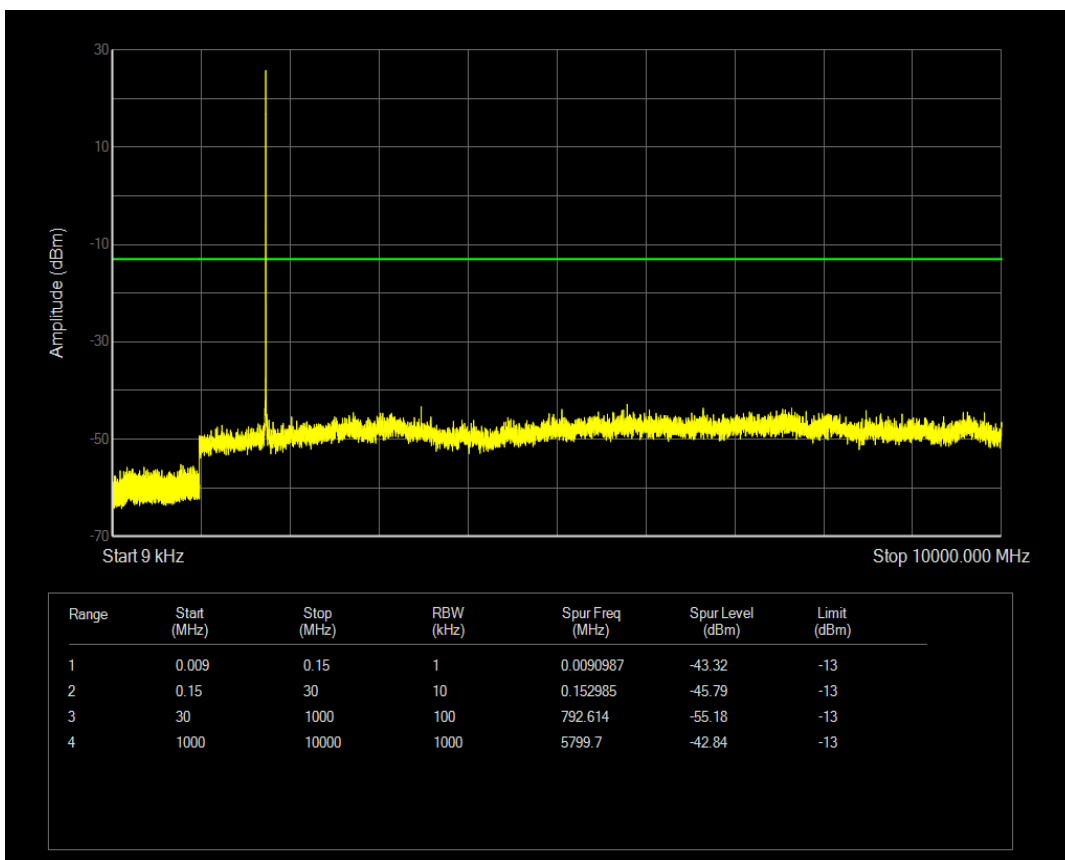

Band66 QPSK BW=1.4MHz Channel=132322 RB Size=1 Position=#0

Band66 QPSK BW=1.4MHz Channel=132322 RB Size=6 Position=#0