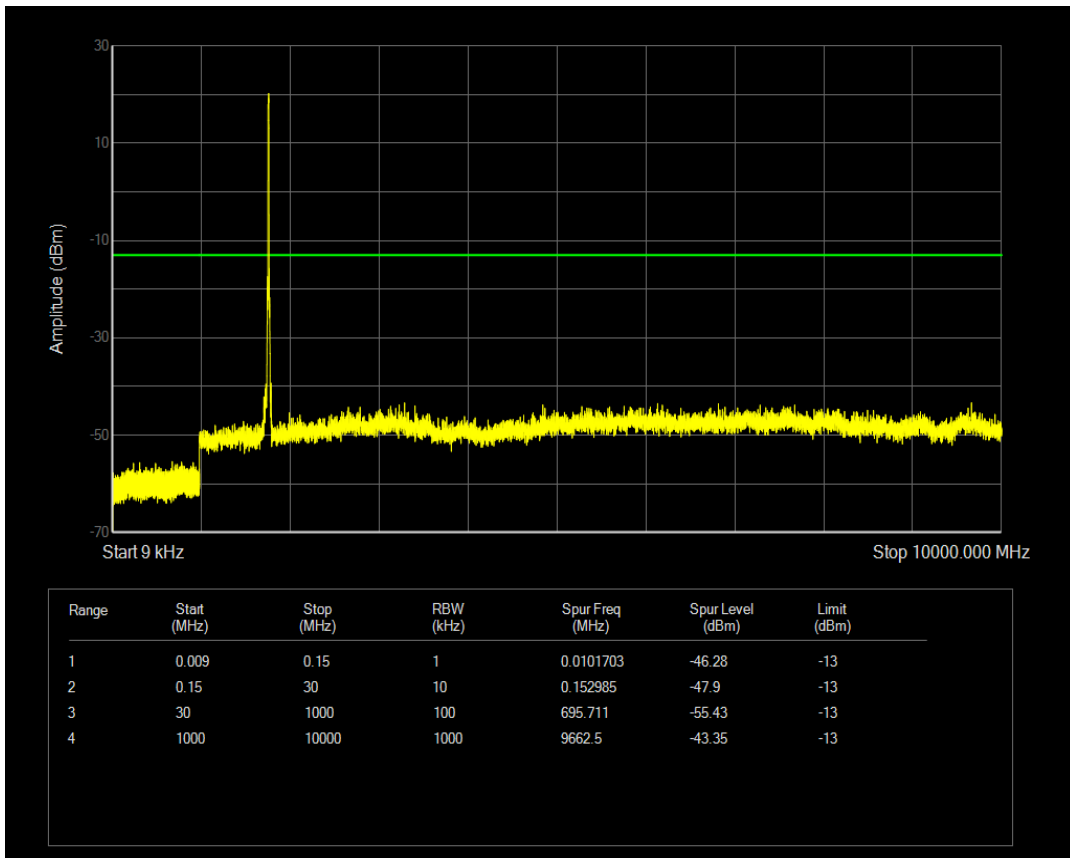

Band66 QPSK BW=10MHz Channel=132622 RB Size=50 Position=#0

Band66 QPSK BW=10MHz Channel=132622 RB Size=1 Position=#0