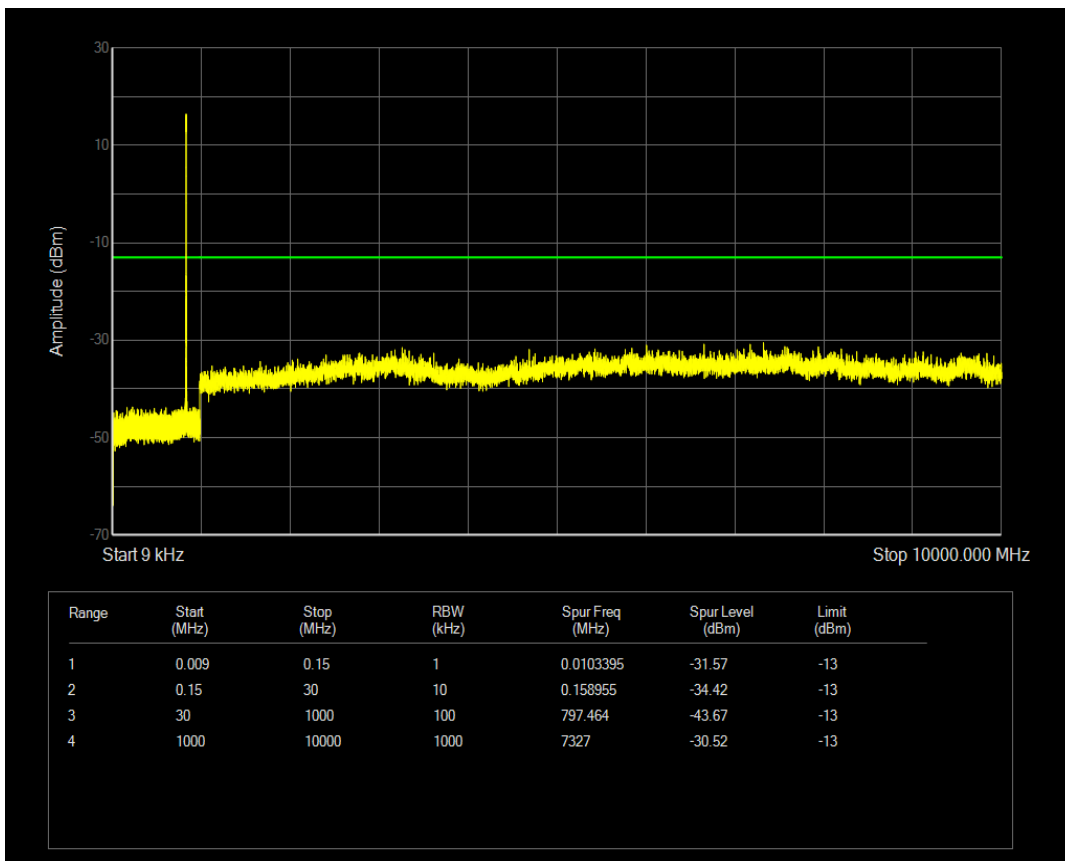

Band5 QPSK BW=3MHz Channel=20635 RB Size=15 Position=#0

Band5 QAM16 BW=3MHz Channel=20635 RB Size=1 Position=#0