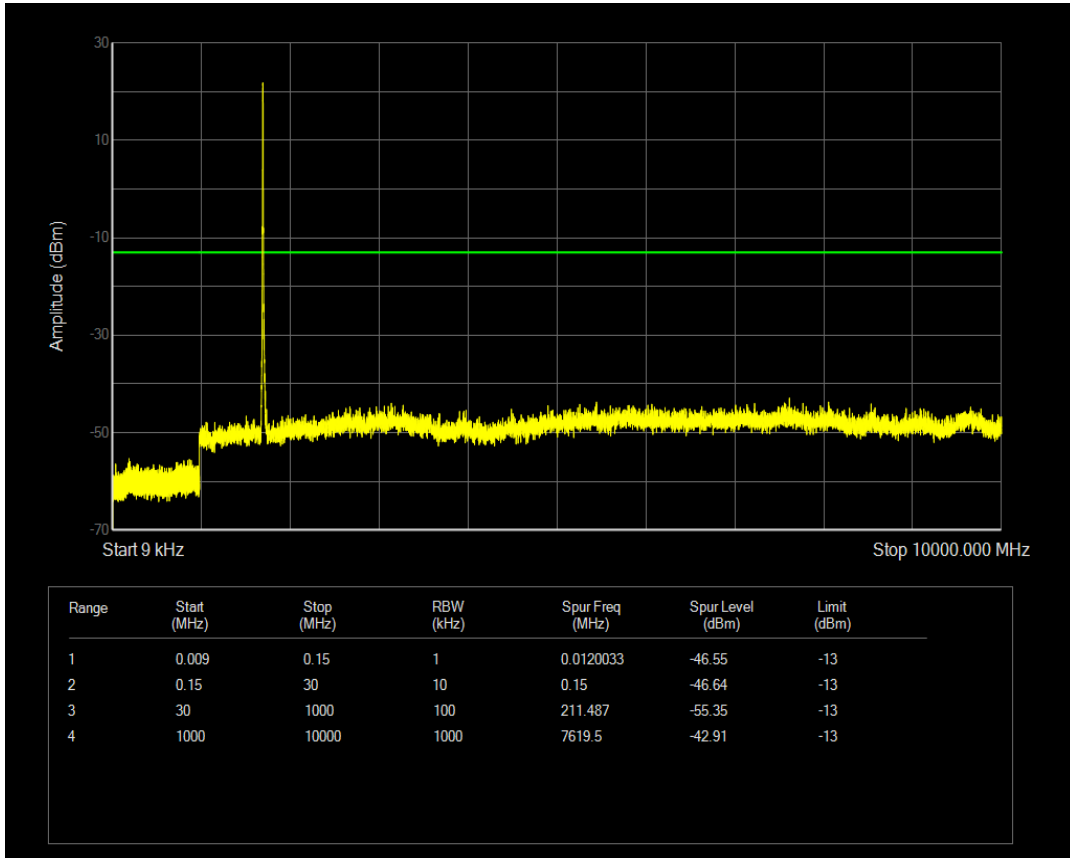

Band66 QPSK BW=5MHz Channel=131997 RB Size=25 Position=#0

Band66 QAM16 BW=5MHz Channel=131997 RB Size=1 Position=#0