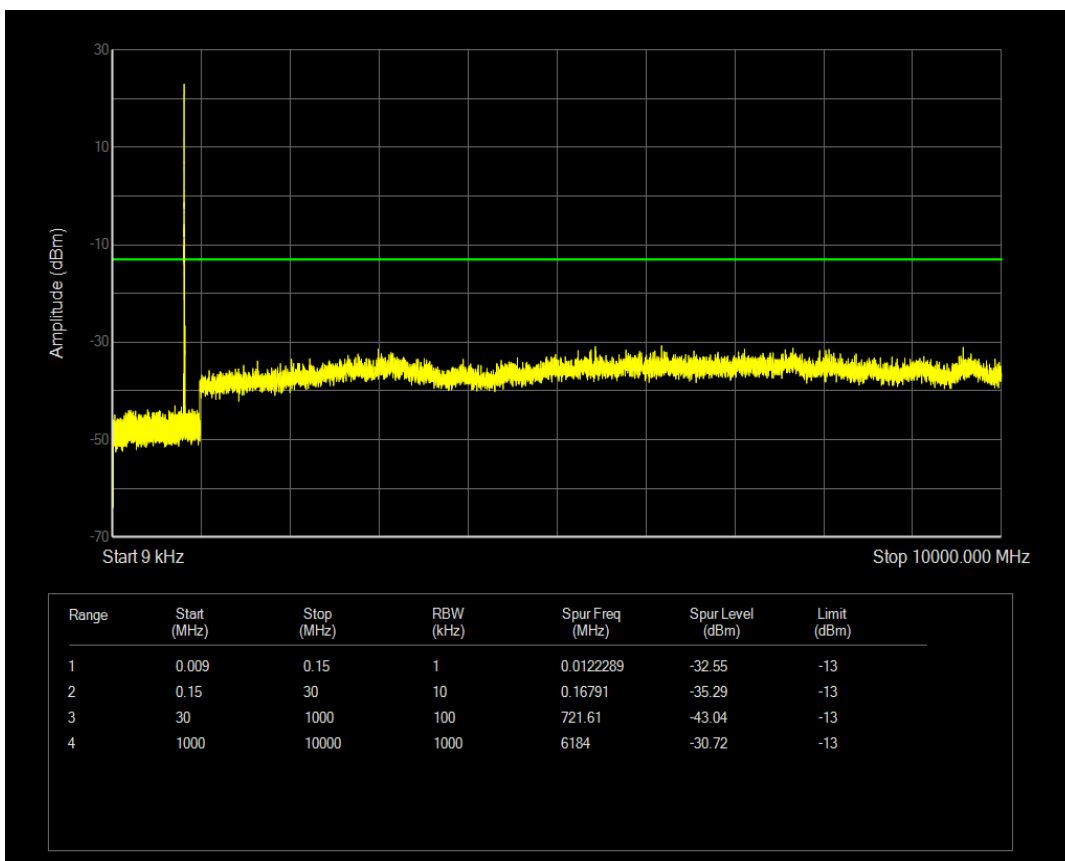

Band5 QAM16 BW=5MHz Channel=20425 RB Size=1 Position=#0

Band5 QPSK BW=5MHz Channel=20425 RB Size=25 Position=#0