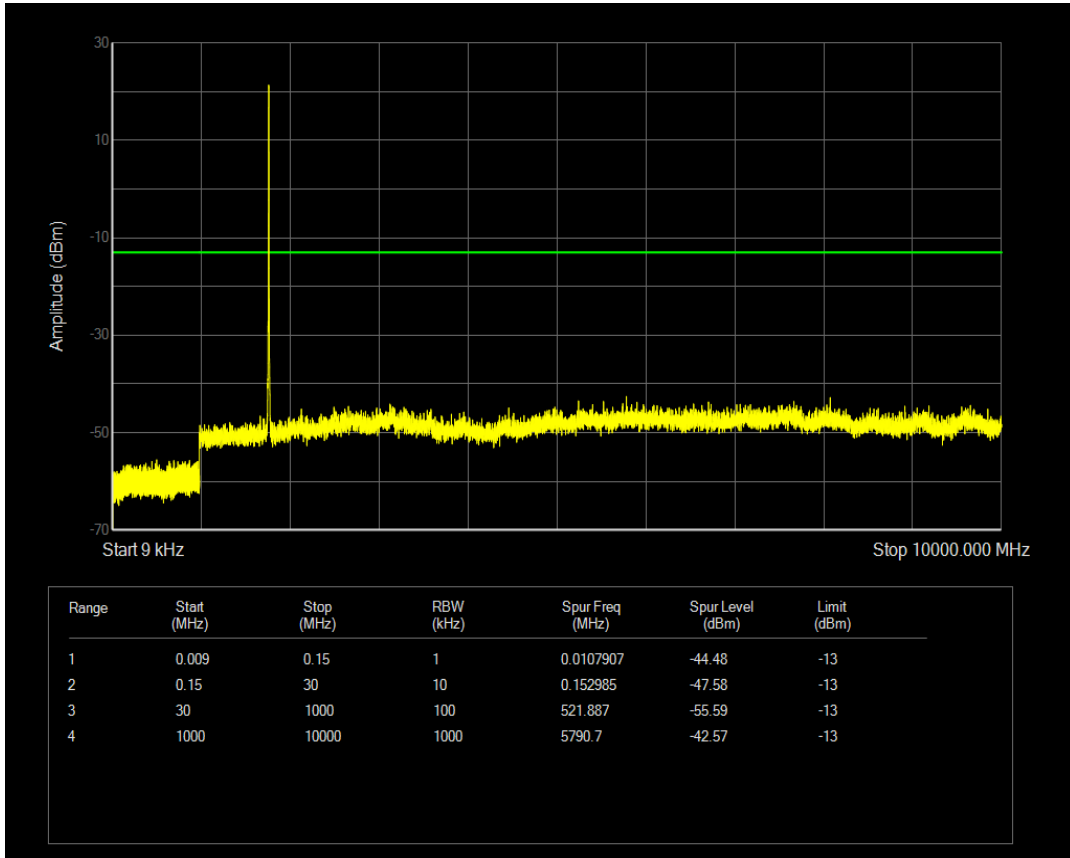

Band66 QPSK BW=3MHz Channel=132657 RB Size=15 Position=#0

Band66 QPSK BW=3MHz Channel=132657 RB Size=1 Position=#0

Band66 QAM16 BW=3MHz Channel=132657 RB Size=1 Position=#0

Band66 QAM16 BW=3MHz Channel=132657 RB Size=15 Position=#0