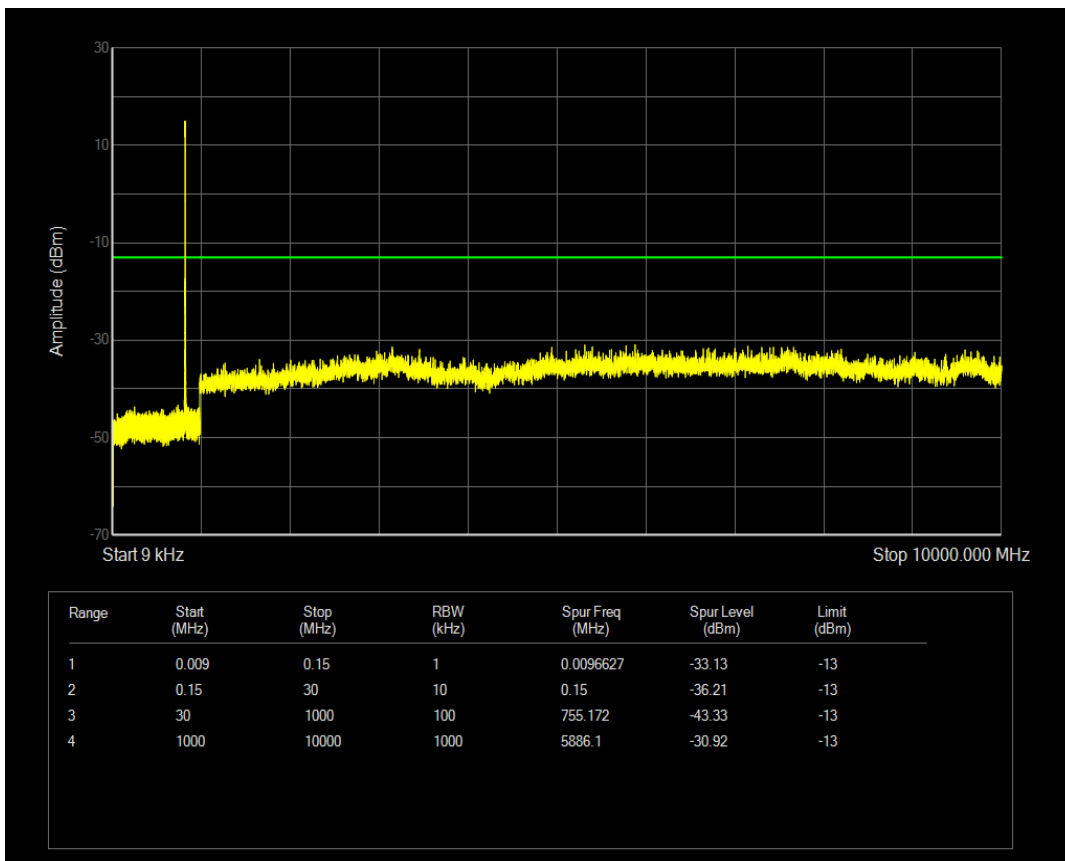

Band5 QPSK BW=3MHz Channel=20525 RB Size=1 Position=#0

Band5 QPSK BW=3MHz Channel=20525 RB Size=15 Position=#0

Band5 QAM16 BW=3MHz Channel=20525 RB Size=1 Position=#0

Band5 QAM16 BW=3MHz Channel=20525 RB Size=15 Position=#0