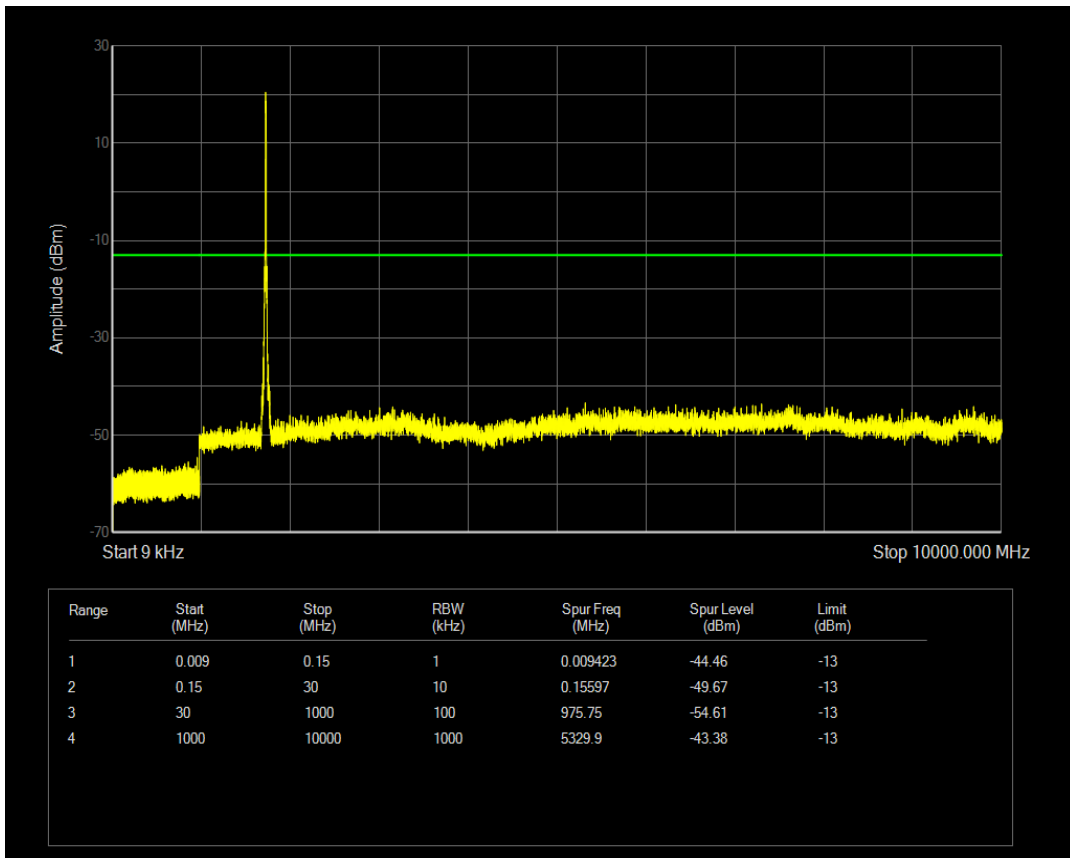

Band66 QPSK BW=10MHz Channel=132322 RB Size=50 Position=#0

Band66 QAM16 BW=10MHz Channel=132322 RB Size=50 Position=#0