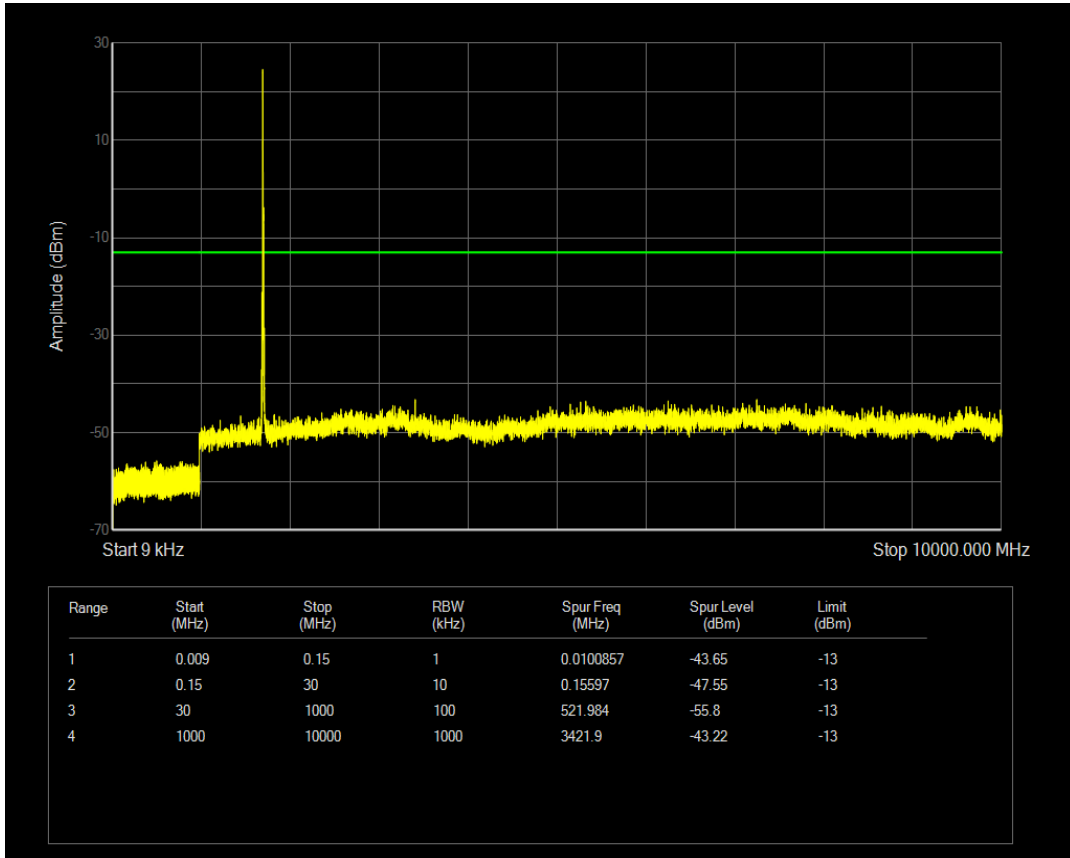

Band66 QAM16 BW=5MHz Channel=132322 RB Size=25 Position=#0

Band66 QPSK BW=5MHz Channel=132647 RB Size=25 Position=#0

Band66 QAM16 BW=5MHz Channel=132647 RB Size=1 Position=#0

Band66 QAM16 BW=5MHz Channel=132647 RB Size=25 Position=#0

Band66 QPSK BW=10MHz Channel=132022 RB Size=50 Position=#0

Band66 QPSK BW=10MHz Channel=132022 RB Size=1 Position=#0

Band66 QAM16 BW=10MHz Channel=132022 RB Size=1 Position=#0

Band66 QAM16 BW=10MHz Channel=132022 RB Size=50 Position=#0