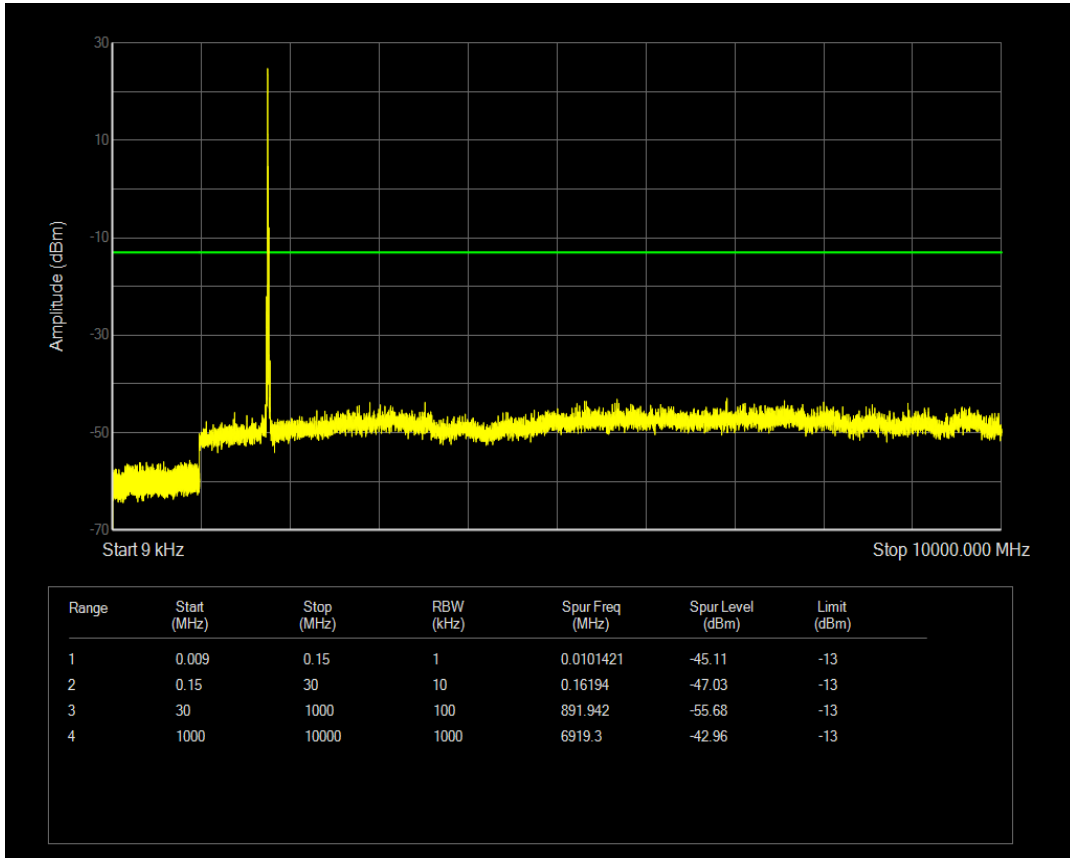

Band66 QAM16 BW=15MHz Channel=132597 RB Size=1 Position=#0

Band66 QPSK BW=15MHz Channel=132597 RB Size=75 Position=#0