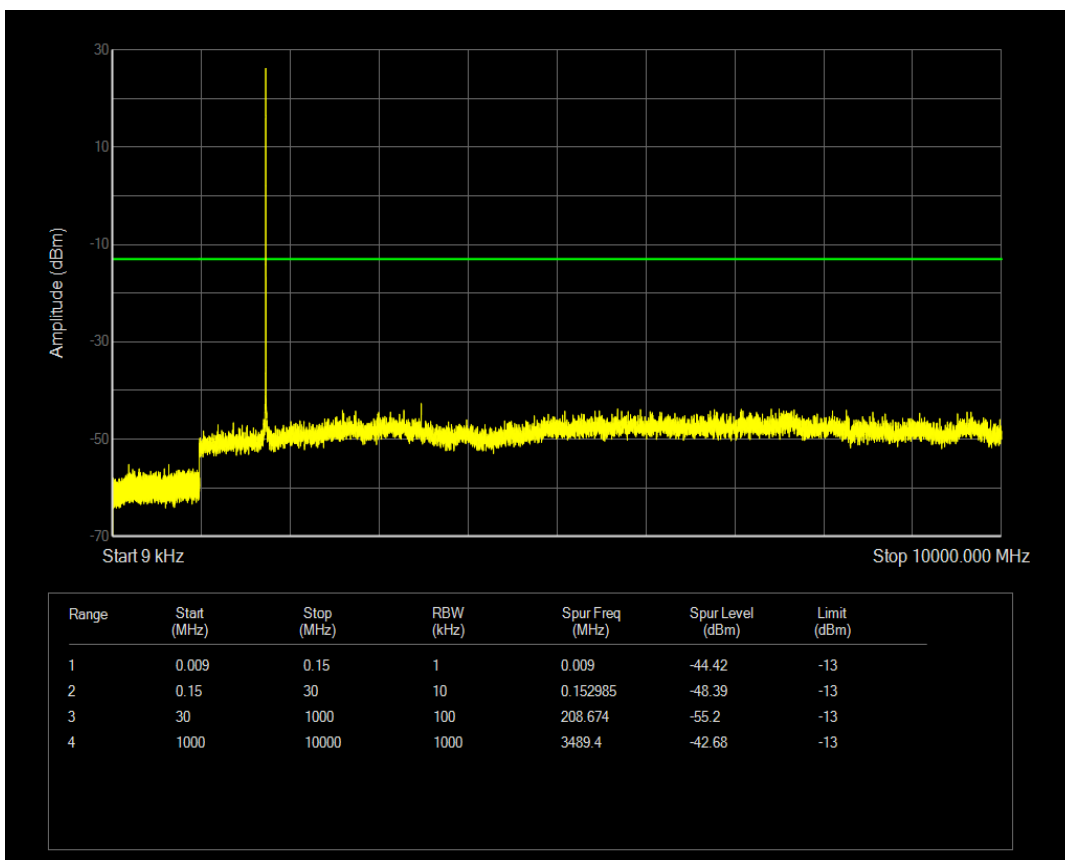

Band66 QAM16 BW=1.4MHz Channel=132322 RB Size=1 Position=#0

Band66 QPSK BW=1.4MHz Channel=132665 RB Size=1 Position=#0