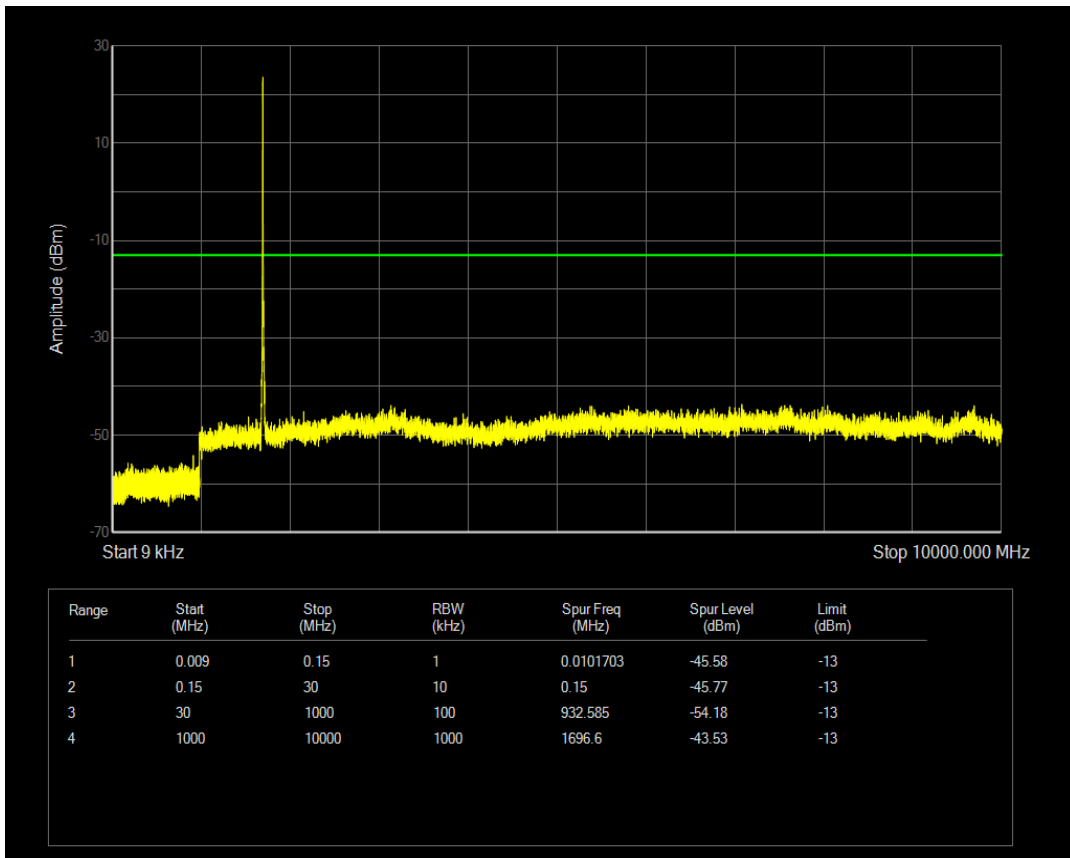

Band66 QPSK BW=3MHz Channel=131987 RB Size=15 Position=#0

Band66 QPSK BW=3MHz Channel=131987 RB Size=1 Position=#0