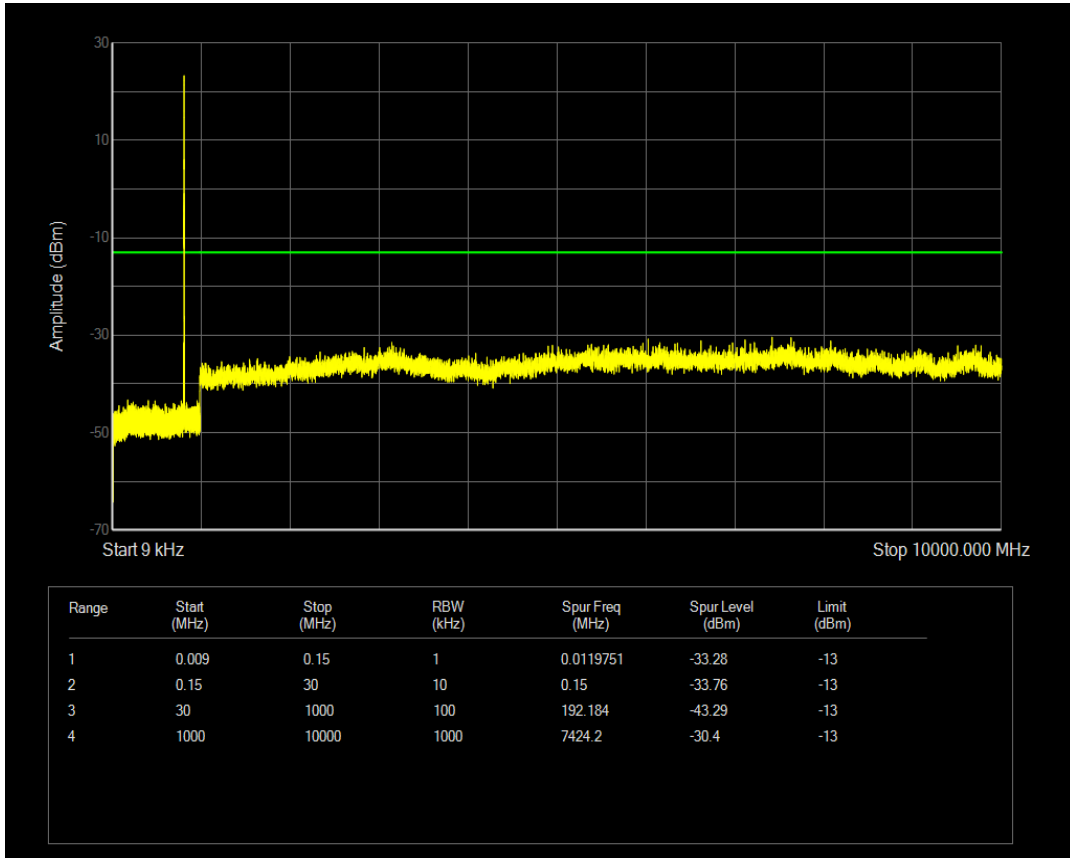

Band5 QPSK BW=1.4MHz Channel=20643 RB Size=1 Position=#0

Band5 QAM16 BW=1.4MHz Channel=20643 RB Size=1 Position=#0

Band5 QPSK BW=1.4MHz Channel=20643 RB Size=6 Position=#0

Band5 QAM16 BW=1.4MHz Channel=20643 RB Size=6 Position=#0

Band5 QPSK BW=3MHz Channel=20415 RB Size=1 Position=#0

Band5 QPSK BW=3MHz Channel=20415 RB Size=15 Position=#0

Band5 QAM16 BW=3MHz Channel=20415 RB Size=15 Position=#0

Band5 QAM16 BW=3MHz Channel=20415 RB Size=1 Position=#0

Band5 QPSK BW=3MHz Channel=20525 RB Size=1 Position=#0

Band5 QPSK BW=3MHz Channel=20525 RB Size=15 Position=#0

Band5 QAM16 BW=3MHz Channel=20525 RB Size=1 Position=#0

Band5 QAM16 BW=3MHz Channel=20525 RB Size=15 Position=#0