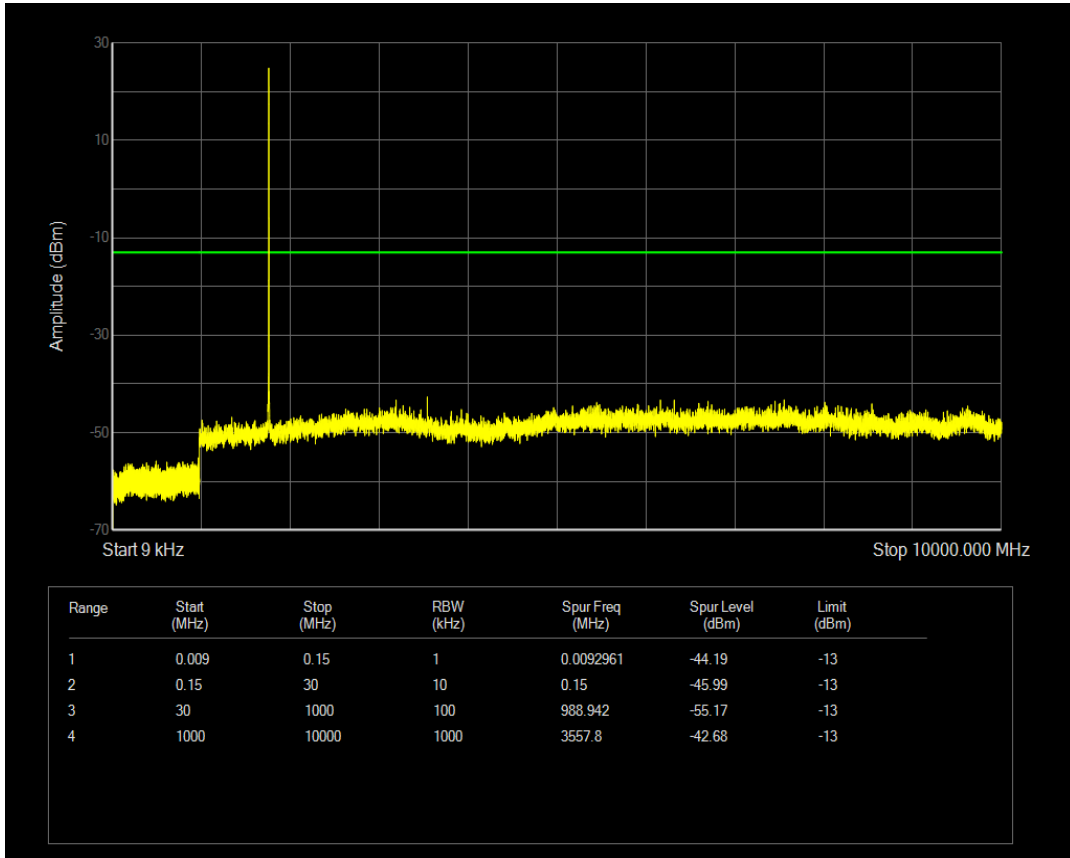

Band66 QAM16 BW=1.4MHz Channel=132665 RB Size=1 Position=#0

Band66 QPSK BW=1.4MHz Channel=132665 RB Size=6 Position=#0