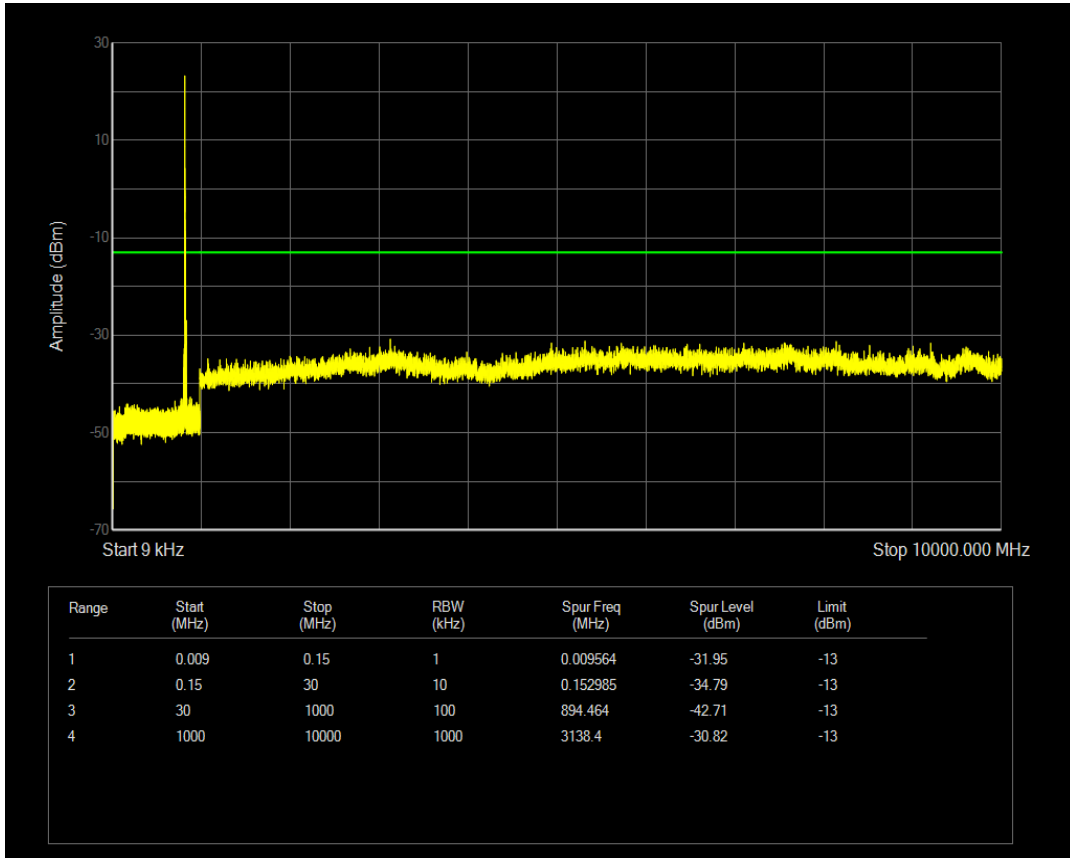

Band5 QAM16 BW=5MHz Channel=20625 RB Size=25 Position=#0

Band5 QPSK BW=10MHz Channel=20450 RB Size=50 Position=#0

Band5 QAM16 BW=10MHz Channel=20450 RB Size=50 Position=#0

Band5 QAM16 BW=10MHz Channel=20450 RB Size=1 Position=#0

Band5 QPSK BW=10MHz Channel=20525 RB Size=1 Position=#0

Band5 QAM16 BW=10MHz Channel=20525 RB Size=1 Position=#0

Band5 QPSK BW=10MHz Channel=20525 RB Size=50 Position=#0

Band5 QAM16 BW=10MHz Channel=20525 RB Size=50 Position=#0