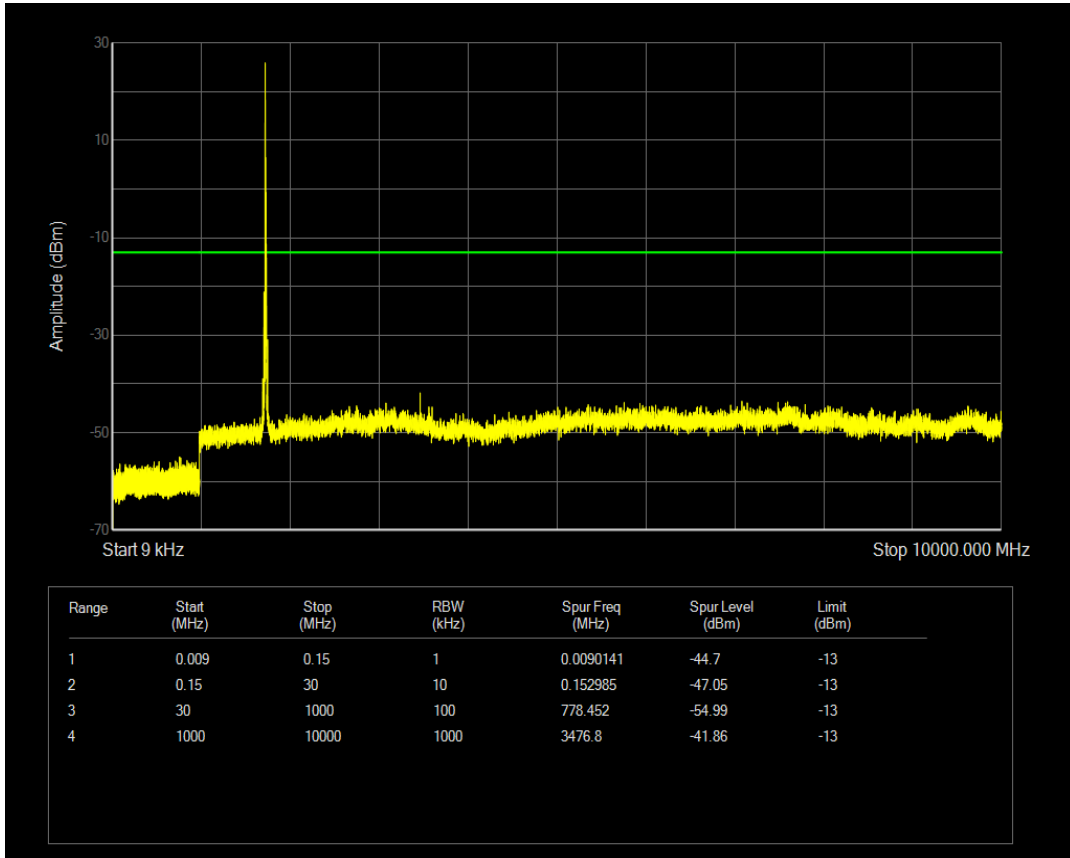

Band66 QPSK BW=15MHz Channel=132322 RB Size=1 Position=#0

Band66 QAM16 BW=15MHz Channel=132322 RB Size=1 Position=#0