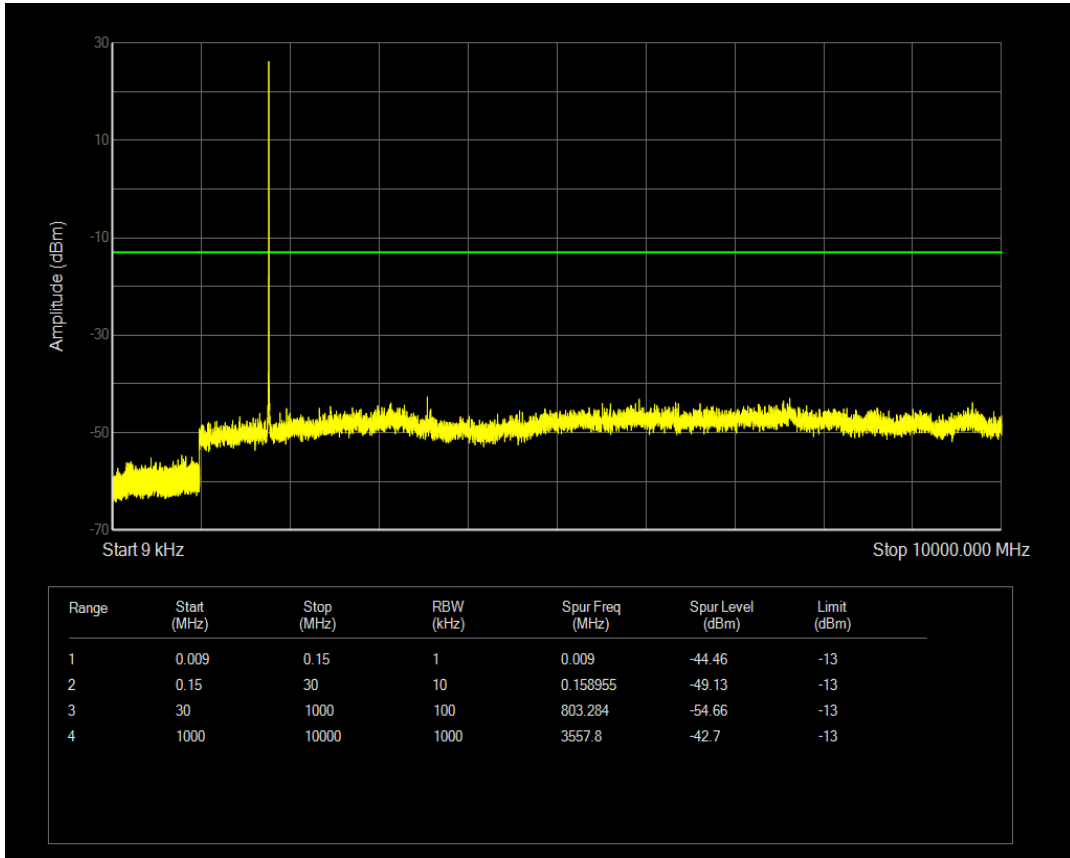

Band66 QPSK BW=1.4MHz Channel=132322 RB Size=1 Position=#0

Band66 QPSK BW=1.4MHz Channel=132322 RB Size=6 Position=#0

Band66 QAM16 BW=1.4MHz Channel=132322 RB Size=1 Position=#0

Band66 QPSK BW=1.4MHz Channel=132665 RB Size=1 Position=#0