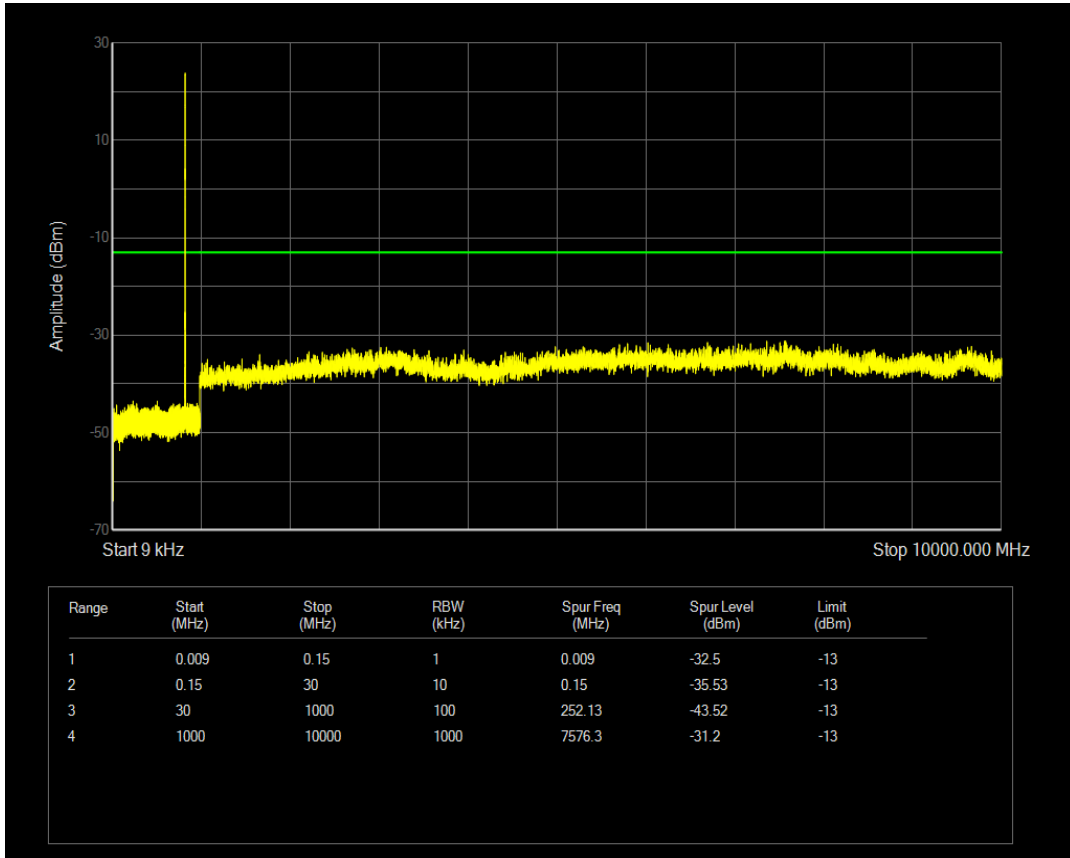

Band5 QPSK BW=1.4MHz Channel=20525 RB Size=6 Position=#0

Band5 QPSK BW=1.4MHz Channel=20525 RB Size=1 Position=#0

Band5 QAM16 BW=1.4MHz Channel=20525 RB Size=1 Position=#0

Band5 QAM16 BW=1.4MHz Channel=20525 RB Size=6 Position=#0

Band5 QPSK BW=1.4MHz Channel=20643 RB Size=1 Position=#0

Band5 QAM16 BW=1.4MHz Channel=20643 RB Size=1 Position=#0

Band5 QPSK BW=1.4MHz Channel=20643 RB Size=6 Position=#0

Band5 QAM16 BW=1.4MHz Channel=20643 RB Size=6 Position=#0