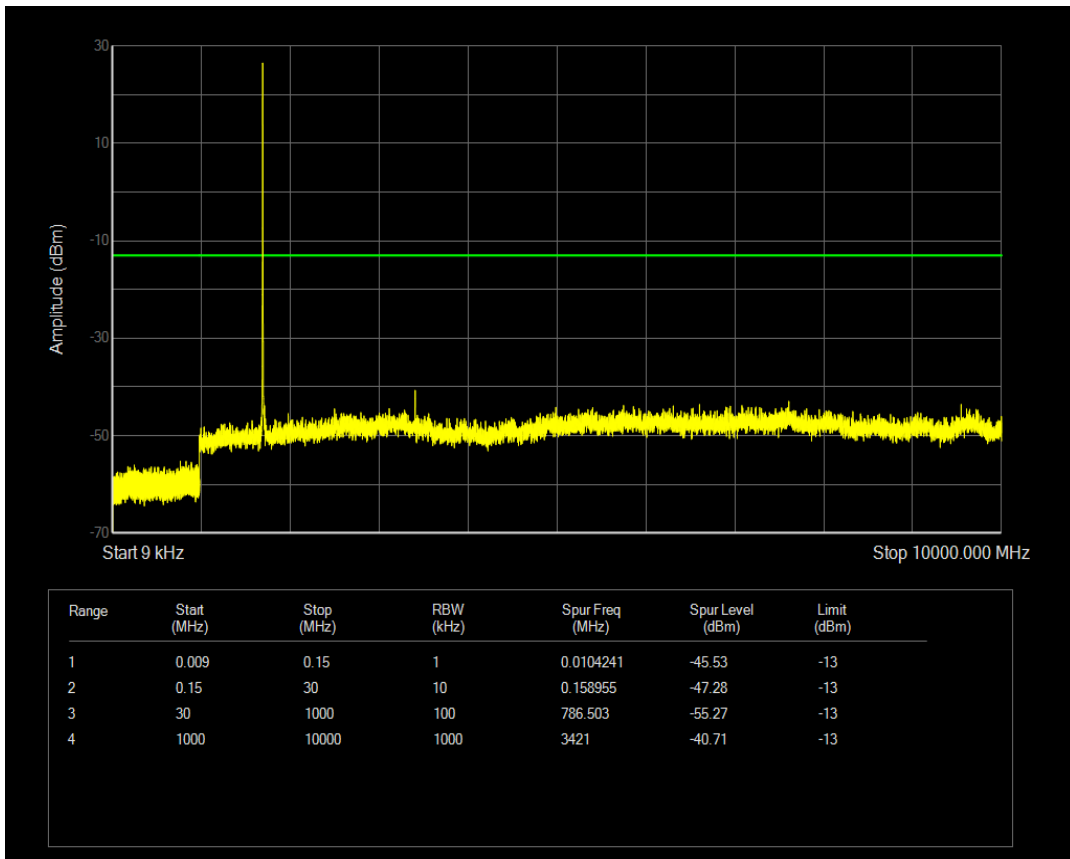

Band66 QPSK BW=3MHz Channel=131987 RB Size=1 Position=#0

Band66 QAM16 BW=3MHz Channel=131987 RB Size=1 Position=#0