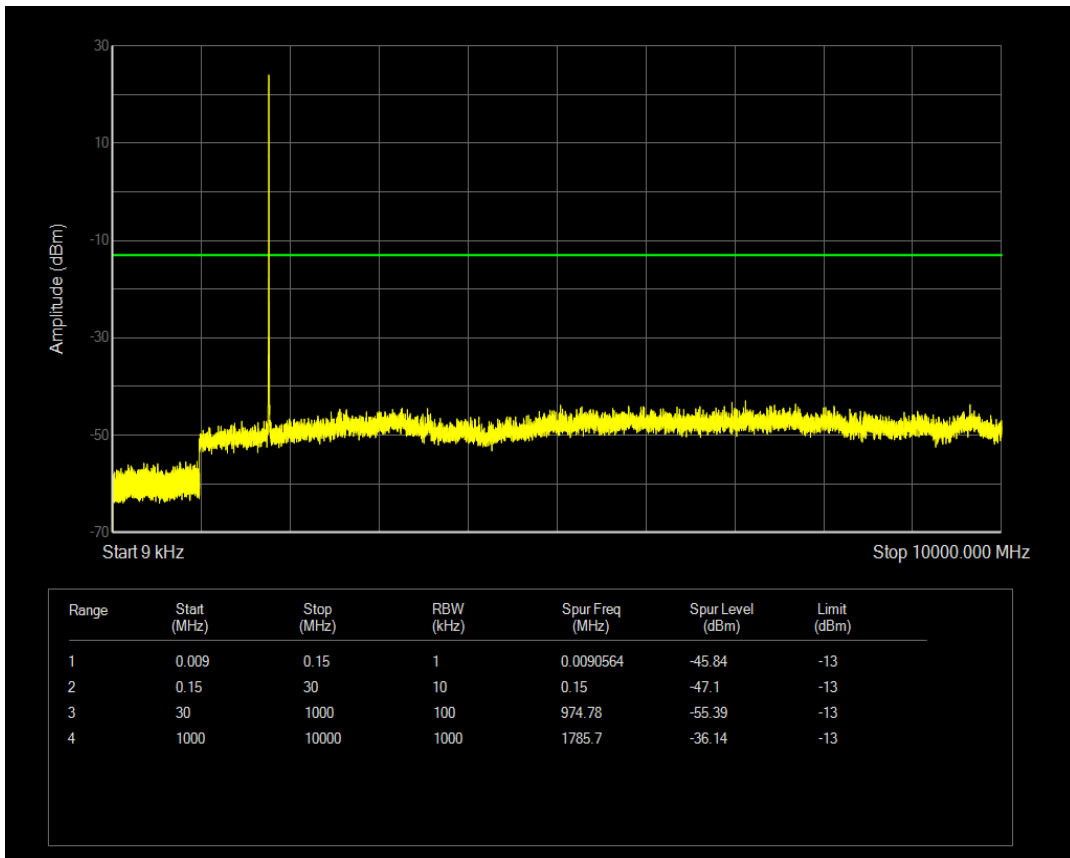

Band66 QPSK BW=1.4MHz Channel=132665 RB Size=6 Position=#0

Band66 QAM16 BW=1.4MHz Channel=132665 RB Size=6 Position=#0