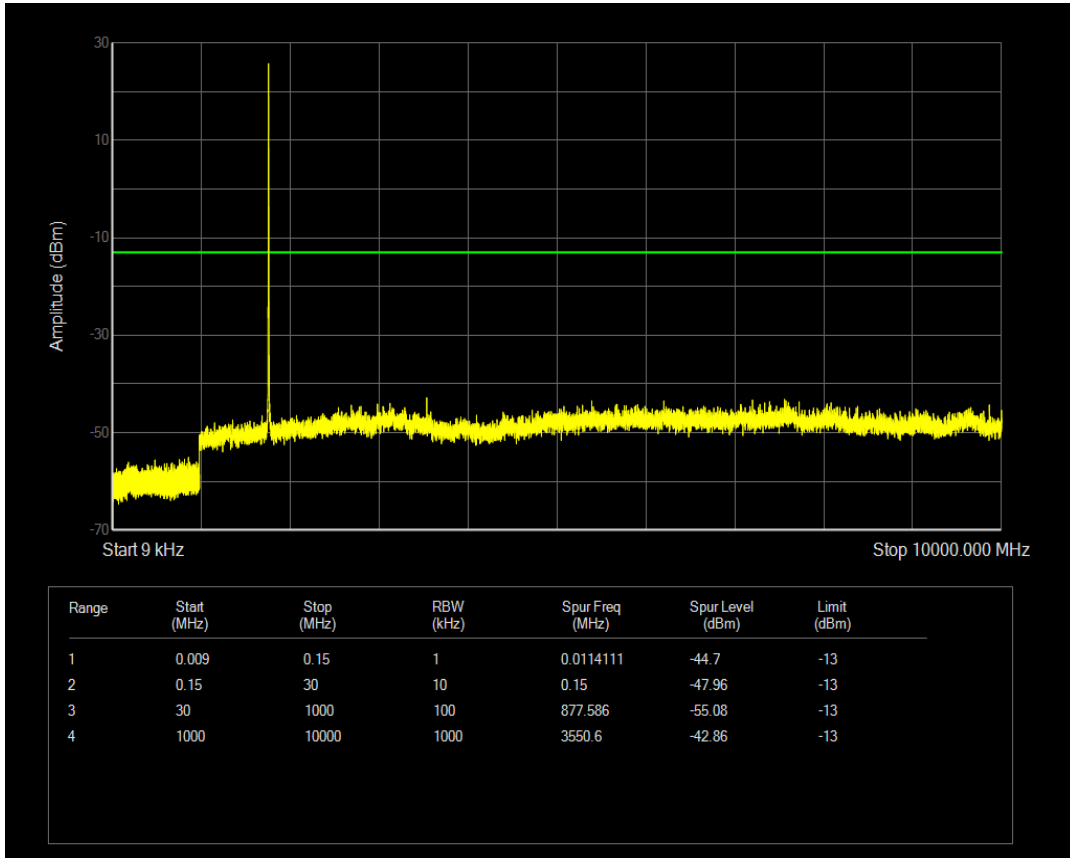

Band66 QPSK BW=5MHz Channel=132322 RB Size=1 Position=#0

Band66 QPSK BW=5MHz Channel=132322 RB Size=25 Position=#0

Band66 QAM16 BW=5MHz Channel=132322 RB Size=1 Position=#0

Band66 QPSK BW=5MHz Channel=132647 RB Size=1 Position=#0