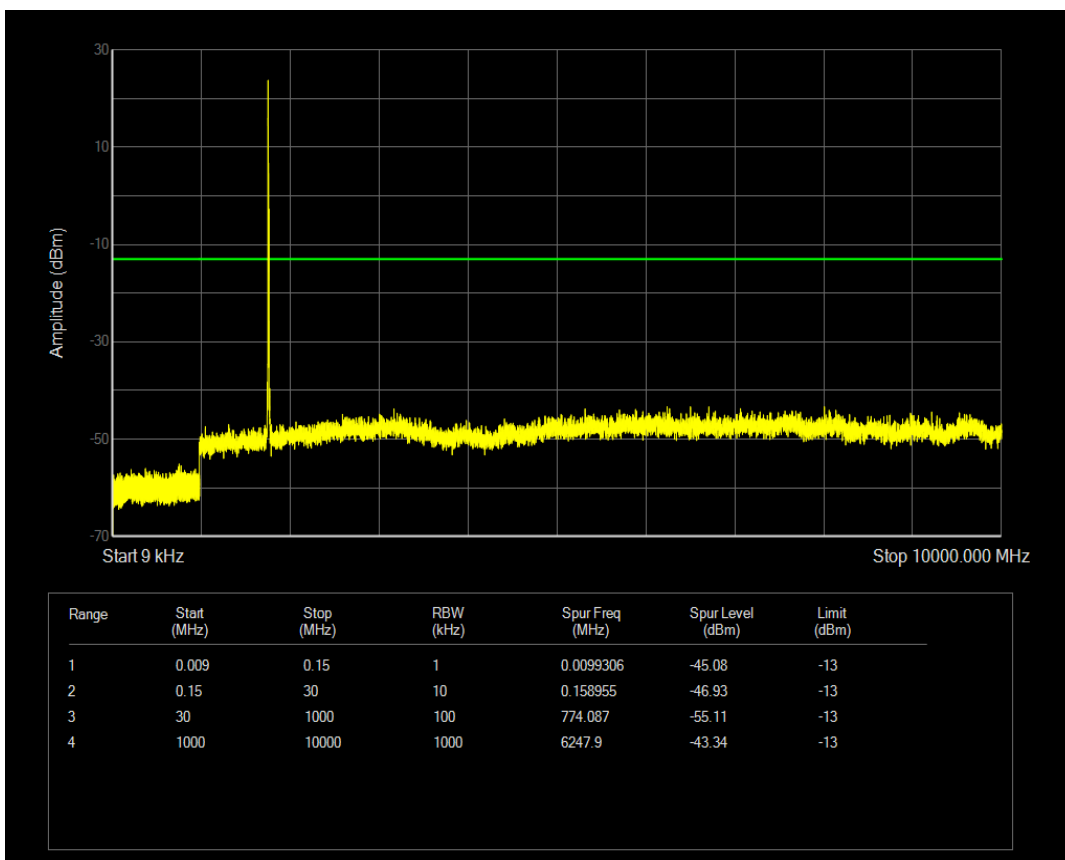

Band66 QAM16 BW=10MHz Channel=132622 RB Size=1 Position=#0

Band66 QPSK BW=15MHz Channel=132047 RB Size=1 Position=#0