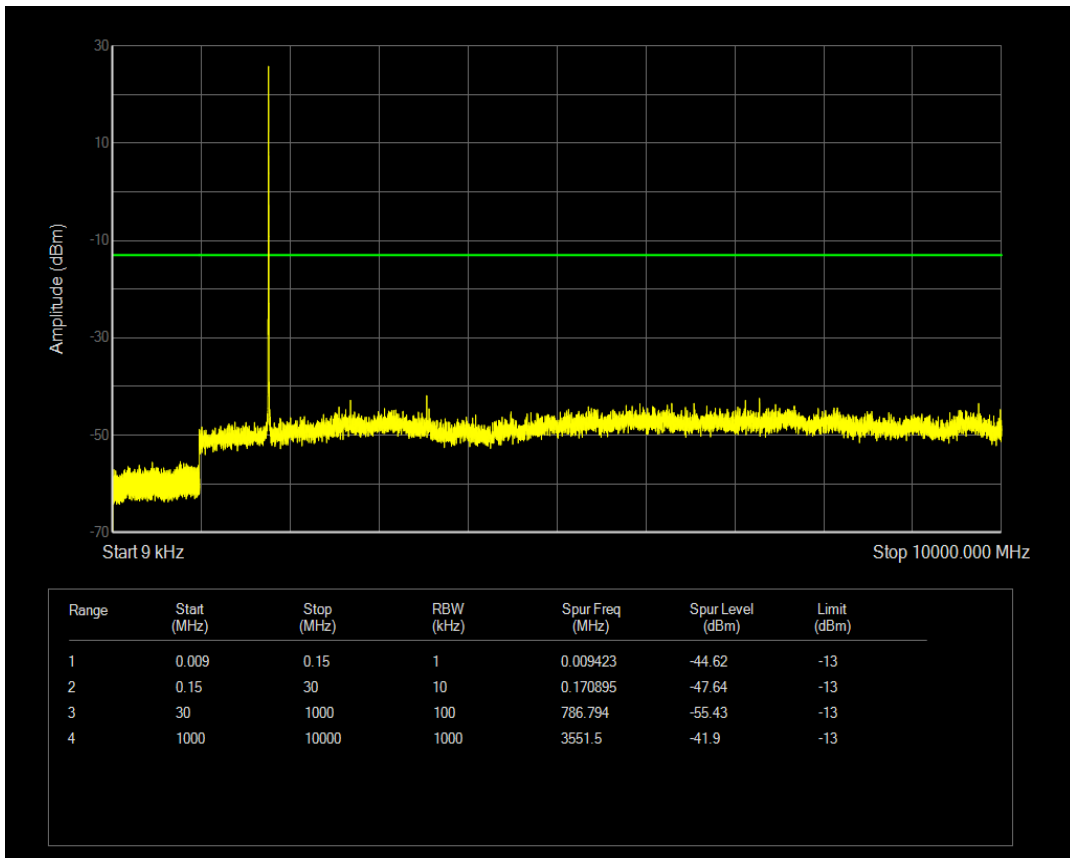

Band66 QAM16 BW=5MHz Channel=132647 RB Size=1 Position=#0

Band66 QAM16 BW=5MHz Channel=132647 RB Size=25 Position=#0