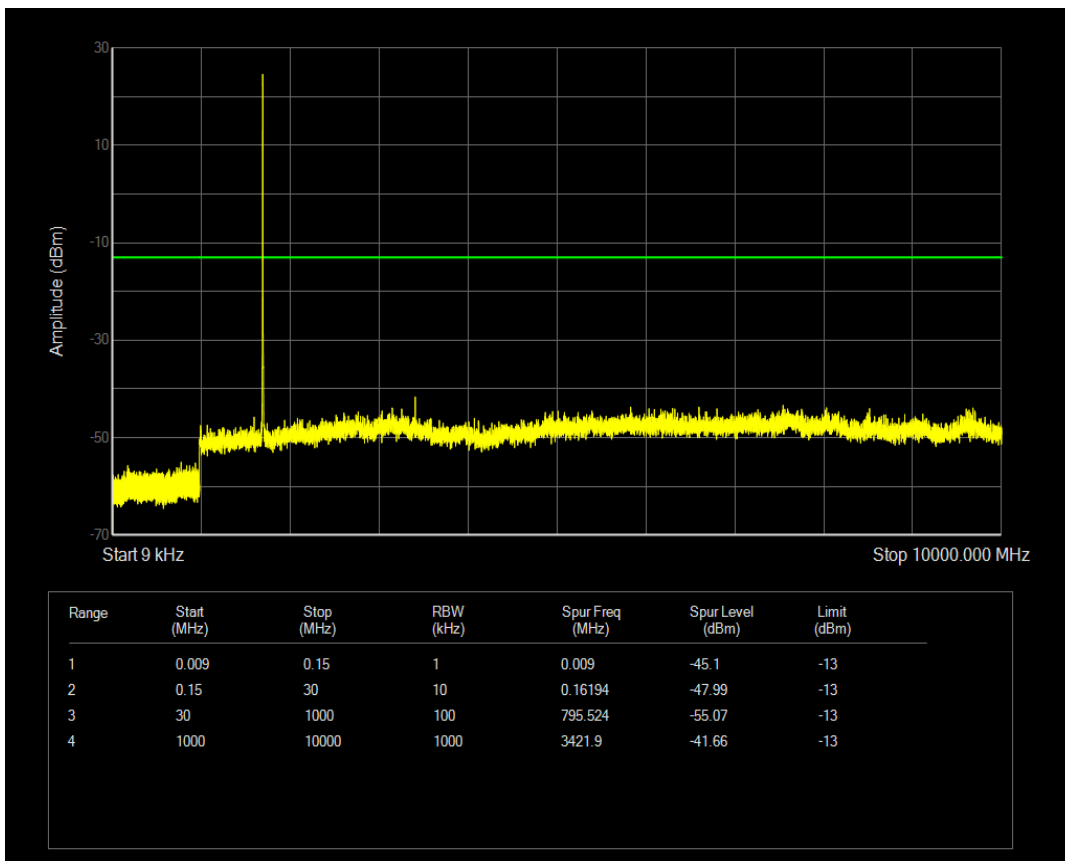

Band66 QPSK BW=1.4MHz Channel=131979 RB Size=1 Position=#0

Band66 QAM16 BW=1.4MHz Channel=131979 RB Size=1 Position=#0

Band66 QPSK BW=1.4MHz Channel=131979 RB Size=6 Position=#0

Band66 QAM16 BW=1.4MHz Channel=131979 RB Size=6 Position=#0