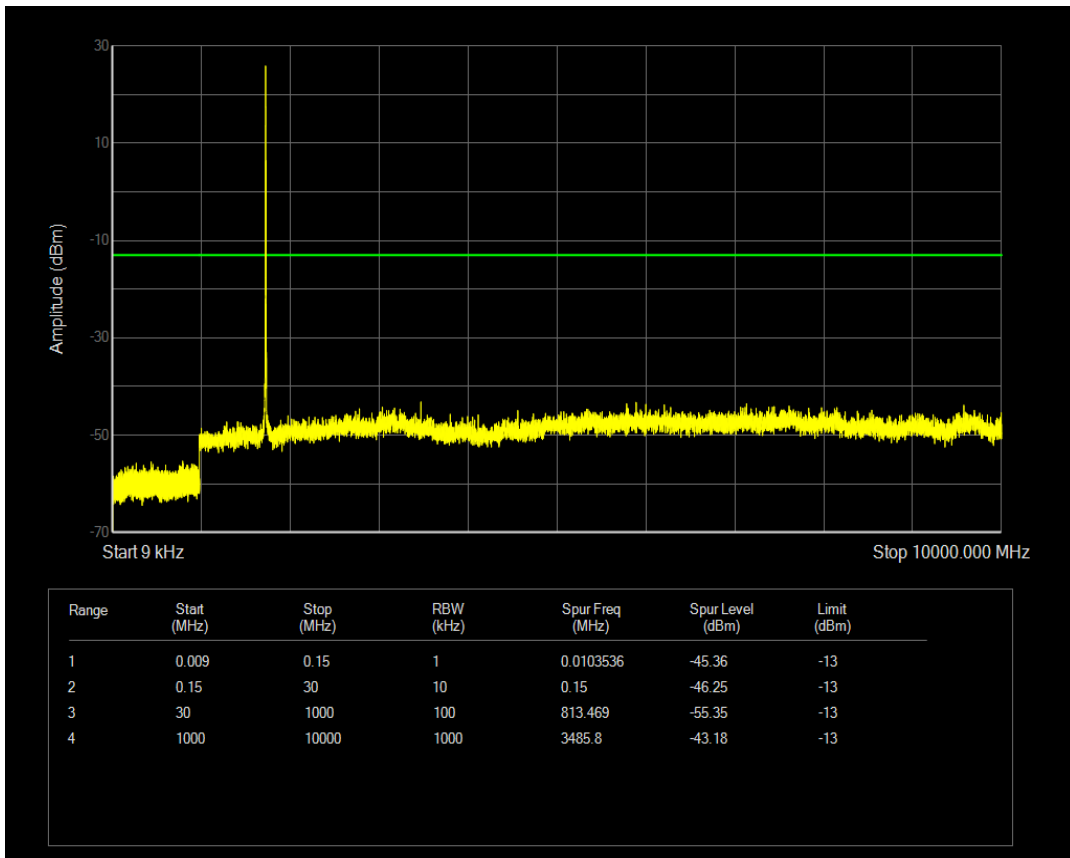

Band66 QPSK BW=5MHz Channel=132322 RB Size=1 Position=#0

Band66 QPSK BW=5MHz Channel=132322 RB Size=25 Position=#0