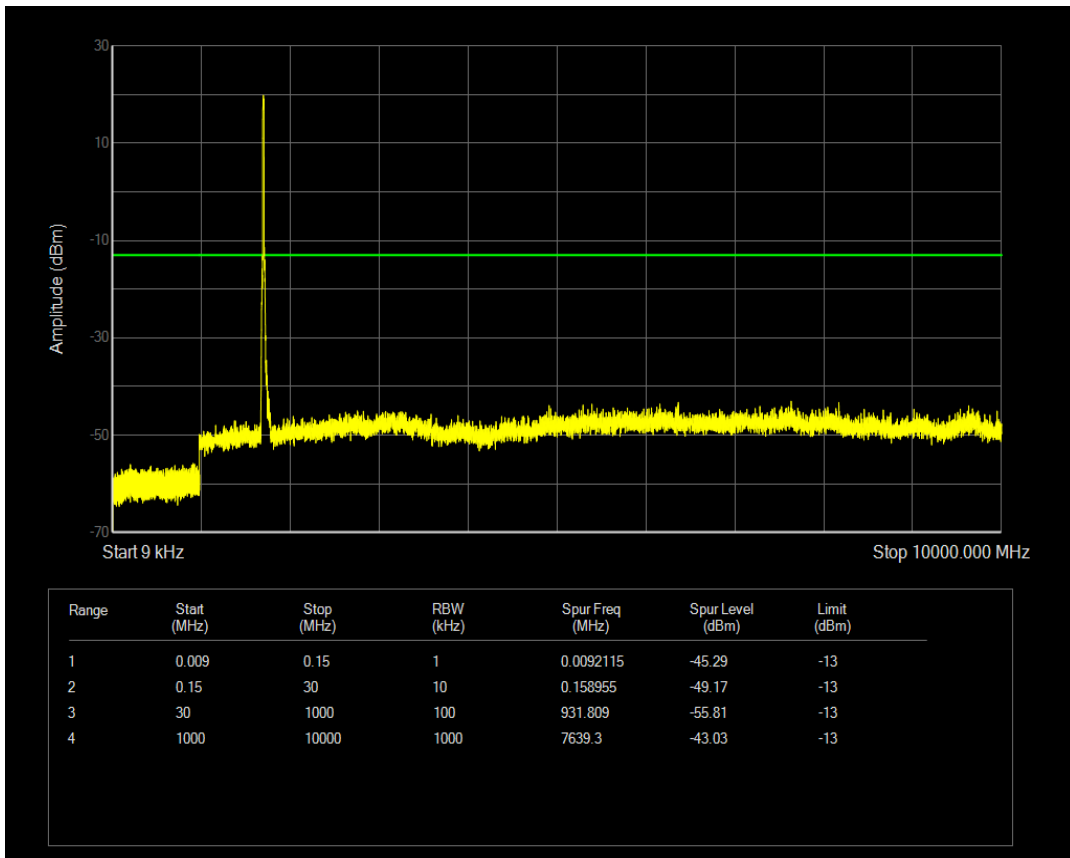

Band66 QPSK BW=15MHz Channel=132047 RB Size=75 Position=#0

Band66 QAM16 BW=15MHz Channel=132047 RB Size=75 Position=#0