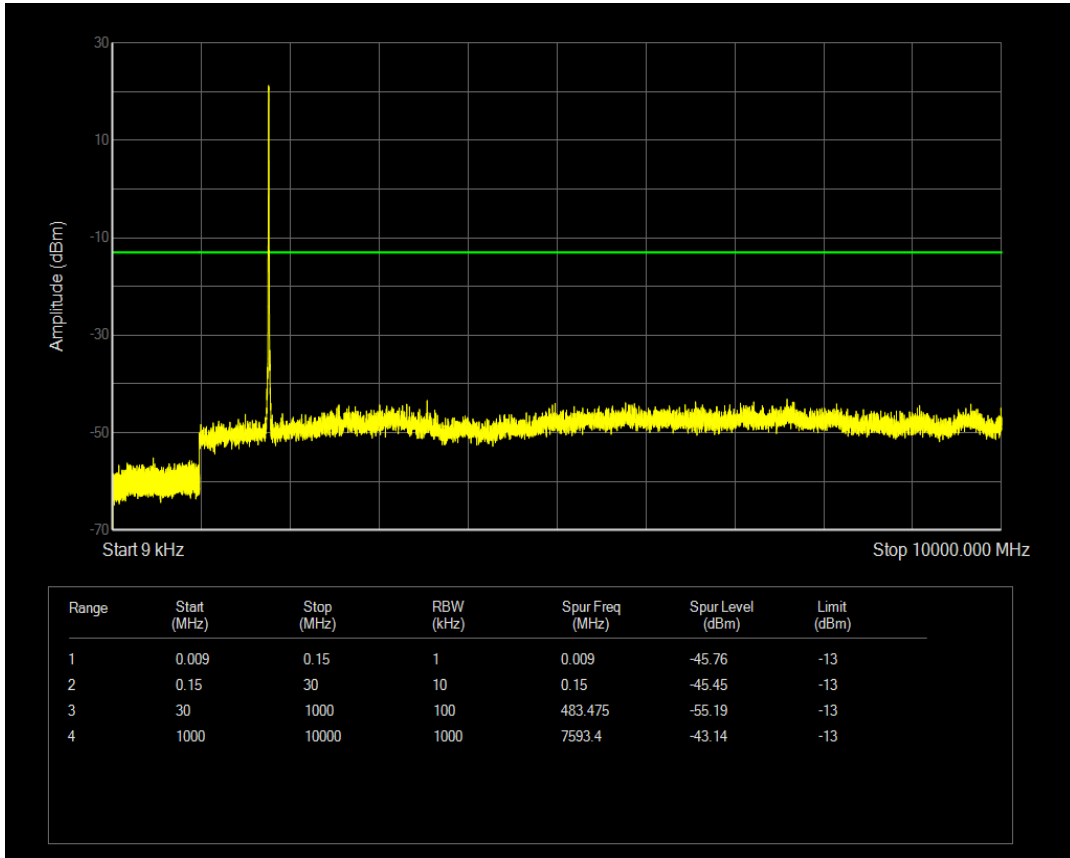

Band66 QPSK BW=5MHz Channel=132647 RB Size=25 Position=#0

Band66 QAM16 BW=5MHz Channel=132647 RB Size=1 Position=#0