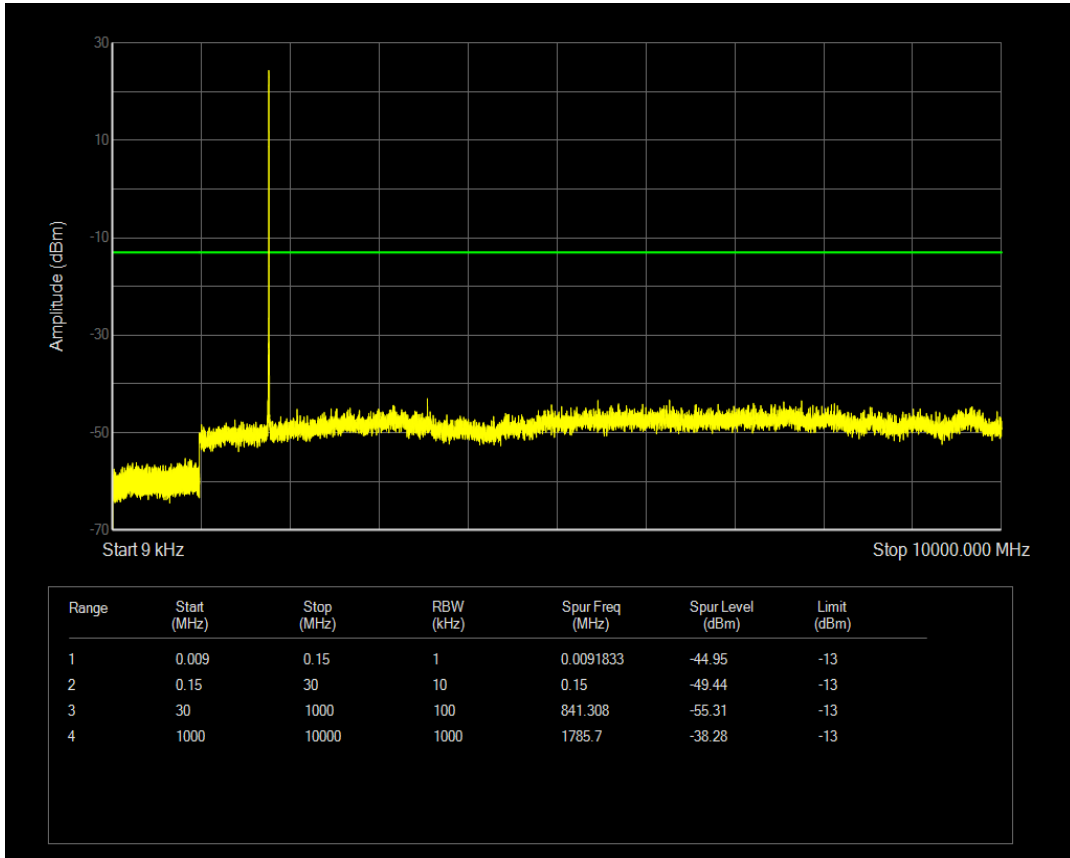

Band66 QAM16 BW=1.4MHz Channel=132322 RB Size=6 Position=#0

Band66 QAM16 BW=1.4MHz Channel=132665 RB Size=1 Position=#0

Band66 QPSK BW=1.4MHz Channel=132665 RB Size=6 Position=#0

Band66 QAM16 BW=1.4MHz Channel=132665 RB Size=6 Position=#0