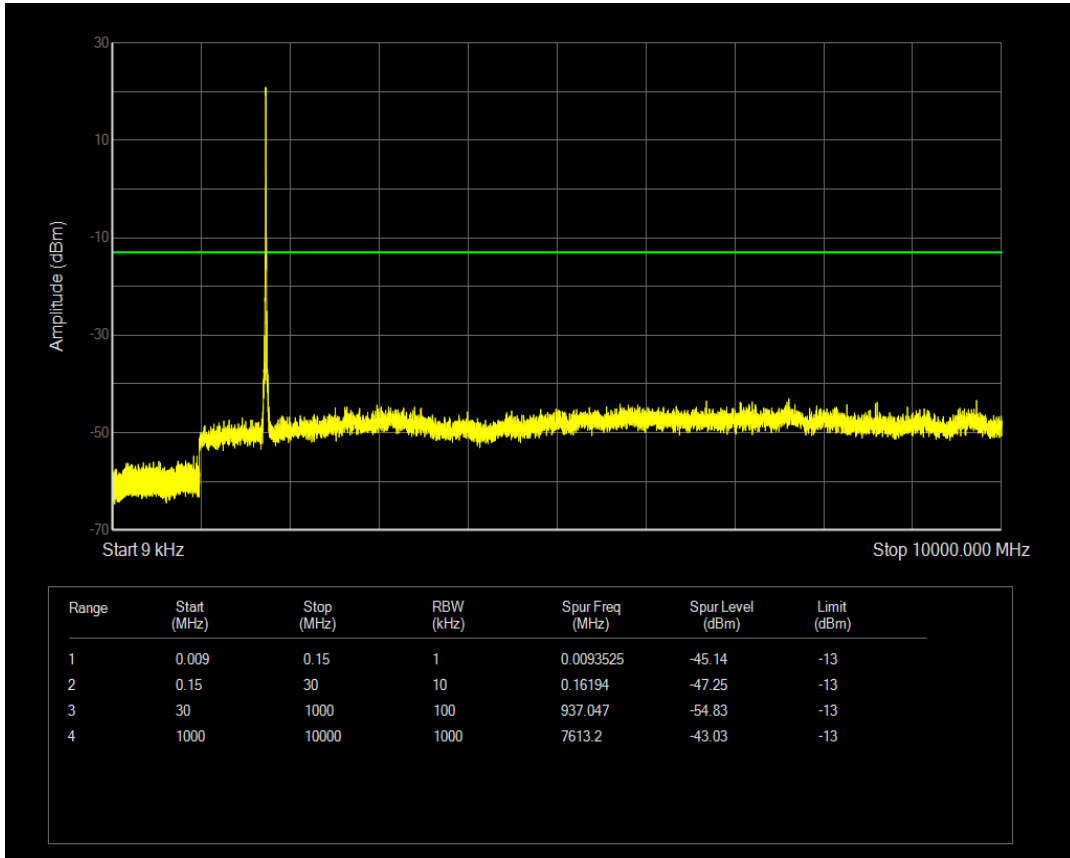

Band66 QPSK BW=5MHz Channel=132322 RB Size=25 Position=#0

Band66 QAM16 BW=5MHz Channel=132322 RB Size=1 Position=#0