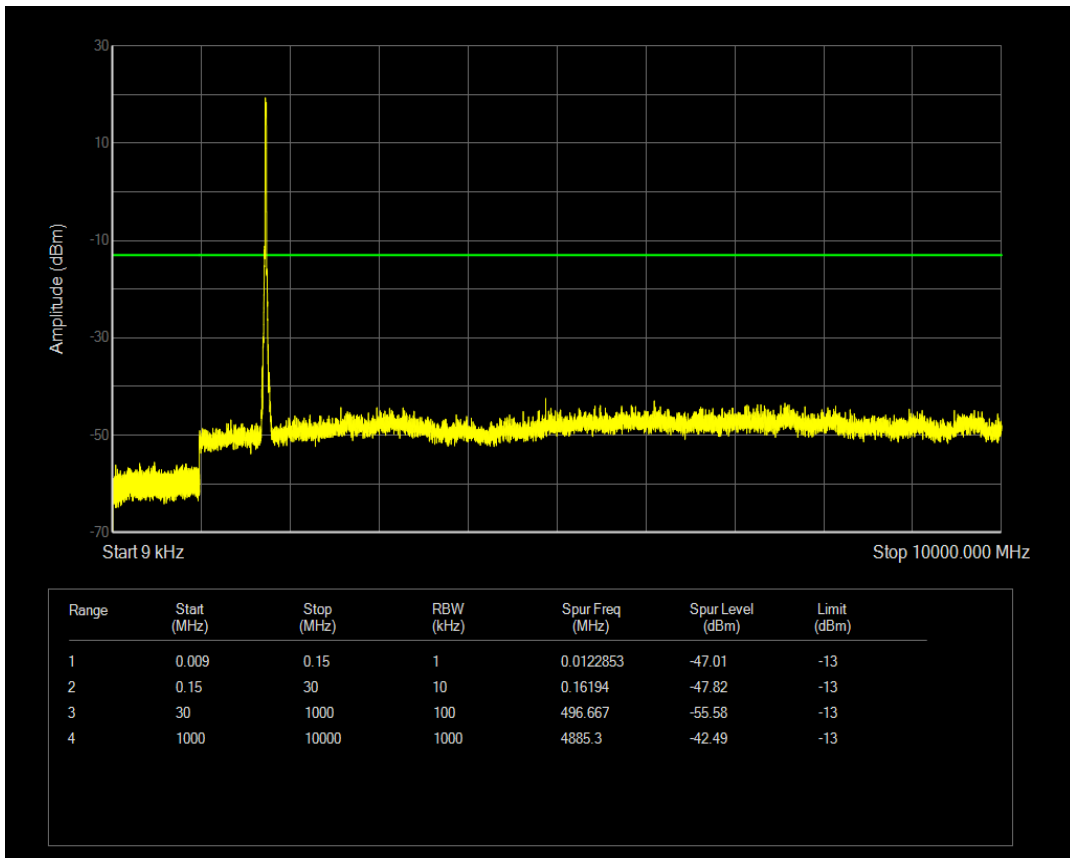

Band66 QPSK BW=15MHz Channel=132322 RB Size=75 Position=#0

Band66 QPSK BW=15MHz Channel=132322 RB Size=1 Position=#0