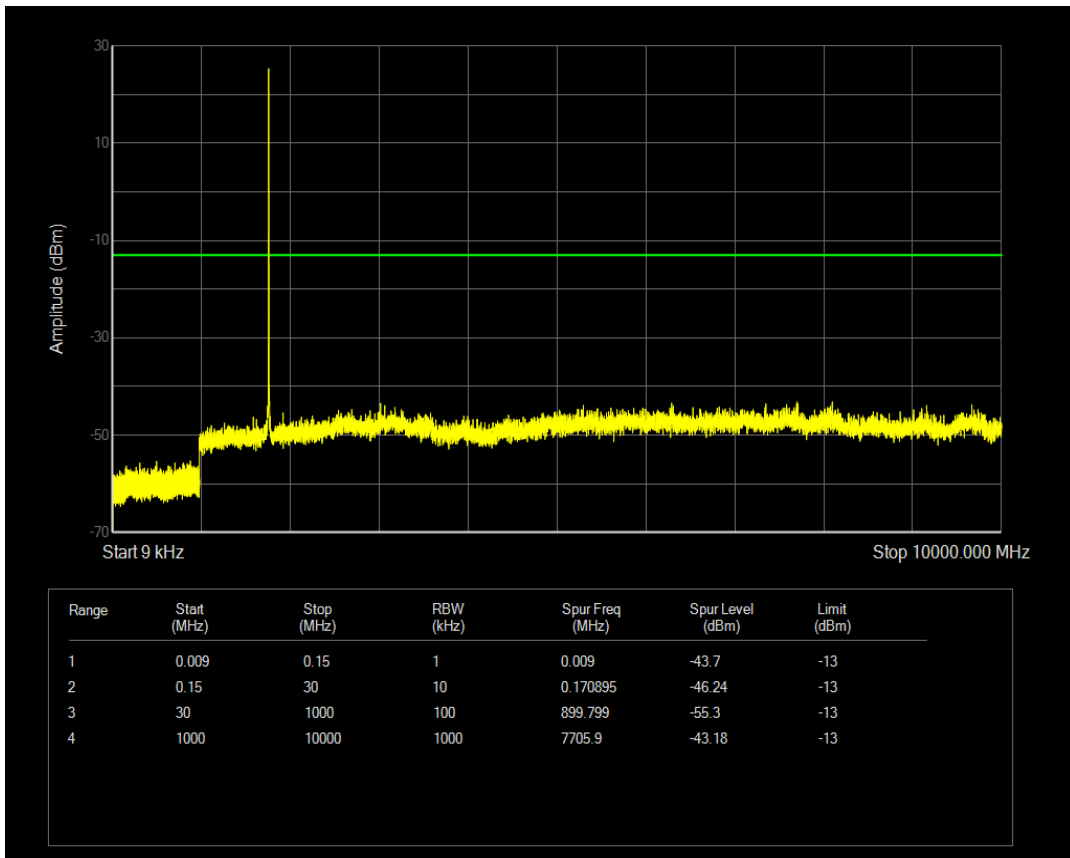

Band66 QAM16 BW=3MHz Channel=132657 RB Size=1 Position=#0

Band66 QAM16 BW=3MHz Channel=132657 RB Size=15 Position=#0