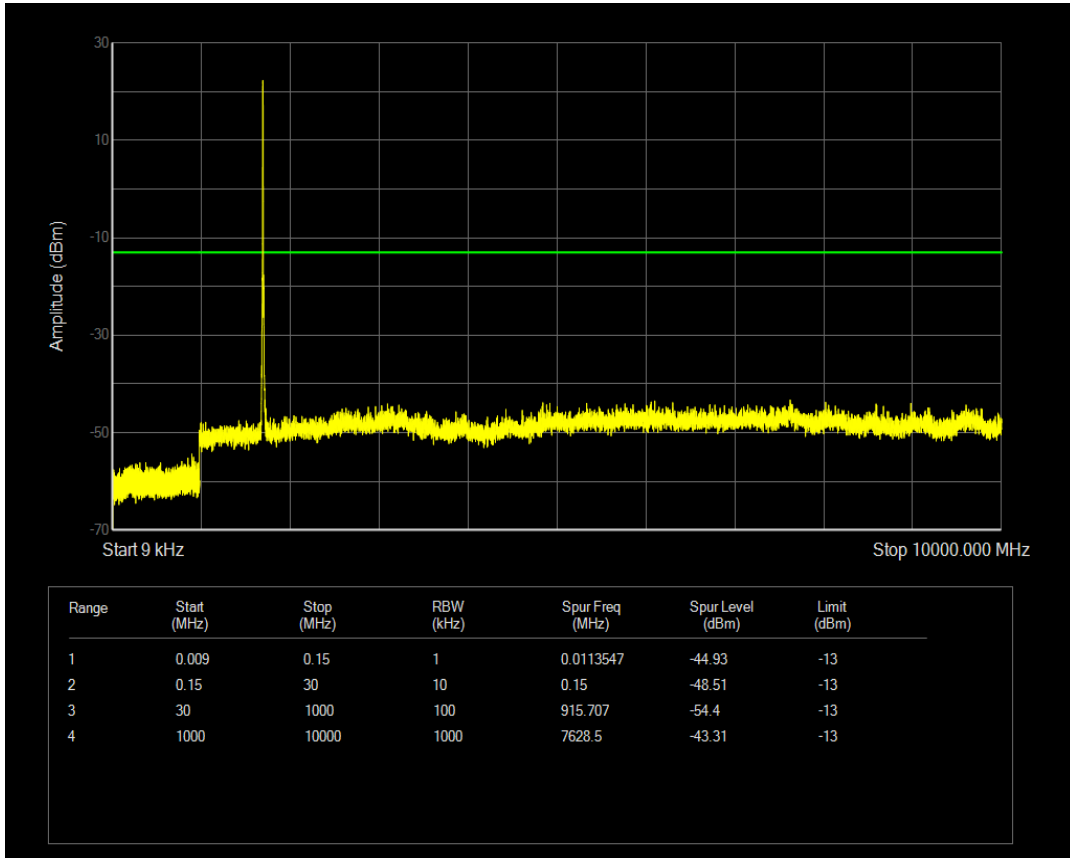

Band66 QPSK BW=5MHz Channel=131997 RB Size=1 Position=#0

Band66 QPSK BW=5MHz Channel=131997 RB Size=25 Position=#0

Band66 QAM16 BW=5MHz Channel=131997 RB Size=1 Position=#0

Band66 QAM16 BW=5MHz Channel=131997 RB Size=25 Position=#0