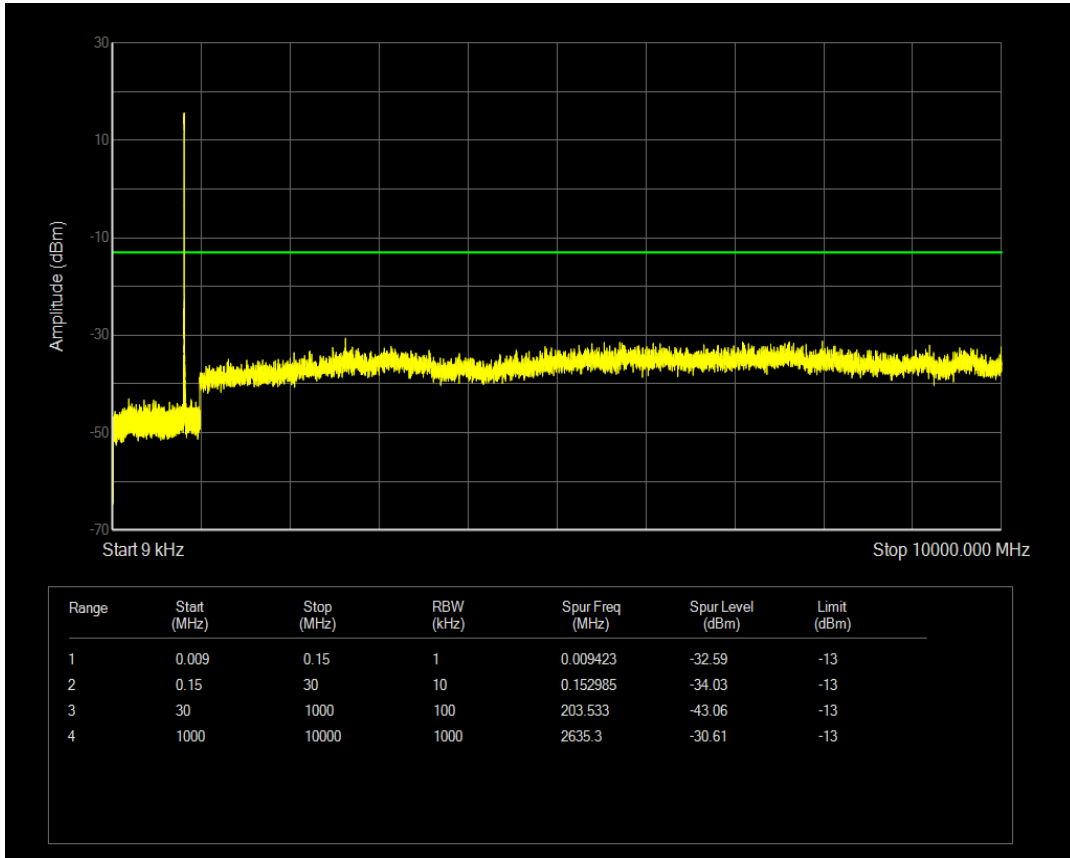

Band5 QPSK BW=1.4MHz Channel=20525 RB Size=6 Position=#0

Band5 QPSK BW=1.4MHz Channel=20525 RB Size=1 Position=#0

Band5 QAM16 BW=1.4MHz Channel=20525 RB Size=1 Position=#0

Band5 QAM16 BW=1.4MHz Channel=20525 RB Size=6 Position=#0

Band5 QPSK BW=1.4MHz Channel=20643 RB Size=1 Position=#0

Band5 QAM16 BW=1.4MHz Channel=20643 RB Size=1 Position=#0

Band5 QPSK BW=1.4MHz Channel=20643 RB Size=6 Position=#0

Band5 QAM16 BW=1.4MHz Channel=20643 RB Size=6 Position=#0

Band5 QPSK BW=3MHz Channel=20415 RB Size=1 Position=#0

Band5 QPSK BW=3MHz Channel=20415 RB Size=15 Position=#0

Band5 QAM16 BW=3MHz Channel=20415 RB Size=15 Position=#0

Band5 QAM16 BW=3MHz Channel=20415 RB Size=1 Position=#0