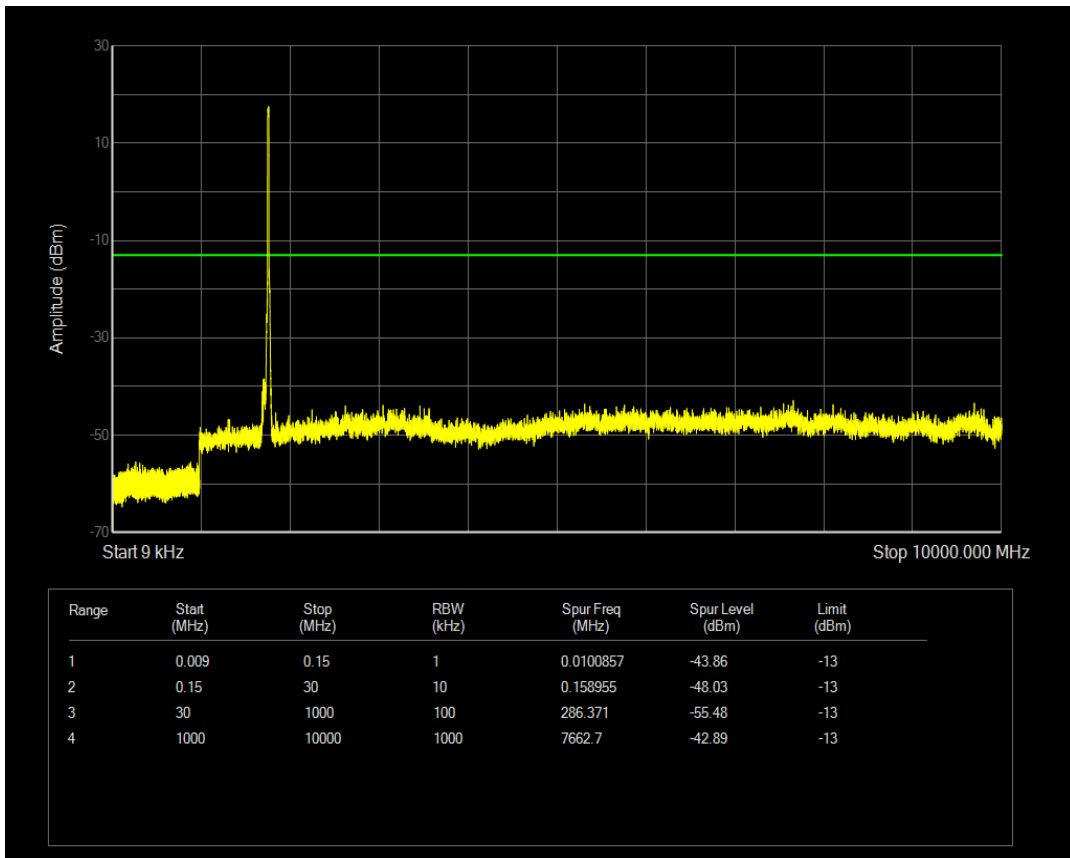

Band66 QPSK BW=15MHz Channel=132597 RB Size=75 Position=#0

Band66 QAM16 BW=15MHz Channel=132597 RB Size=75 Position=#0