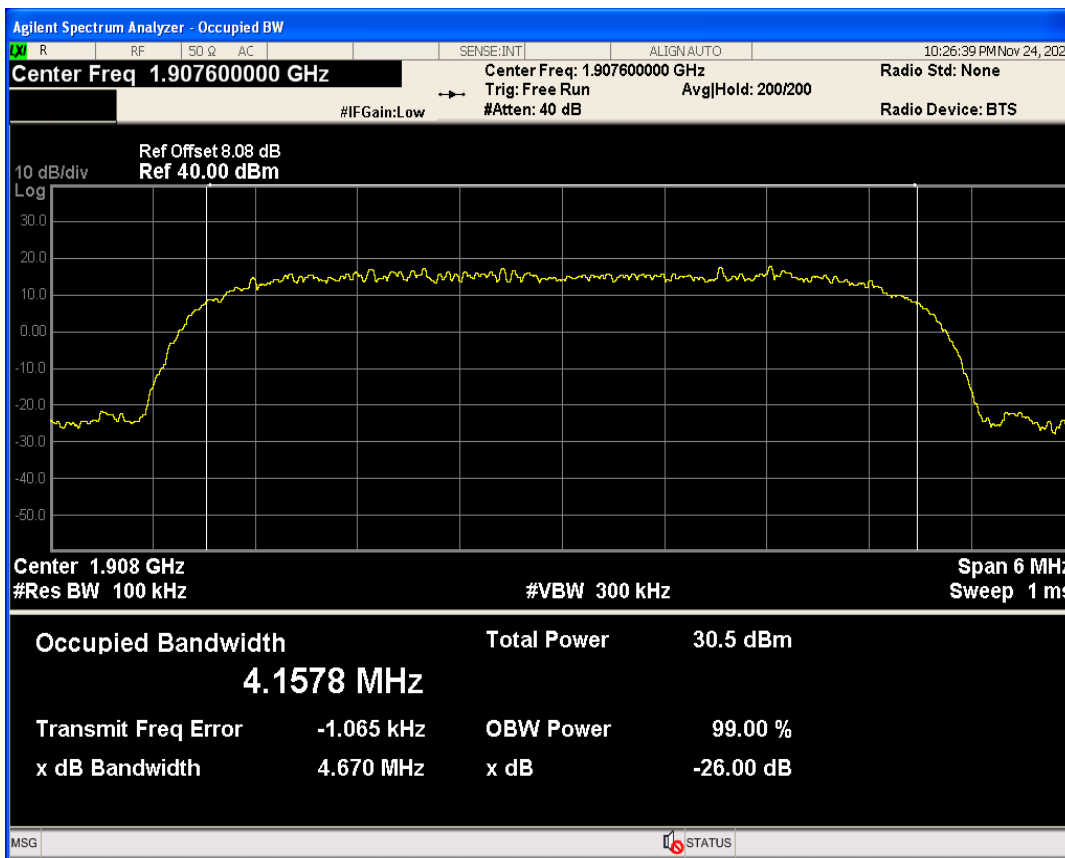

WCDMA Band2 Channel=9538