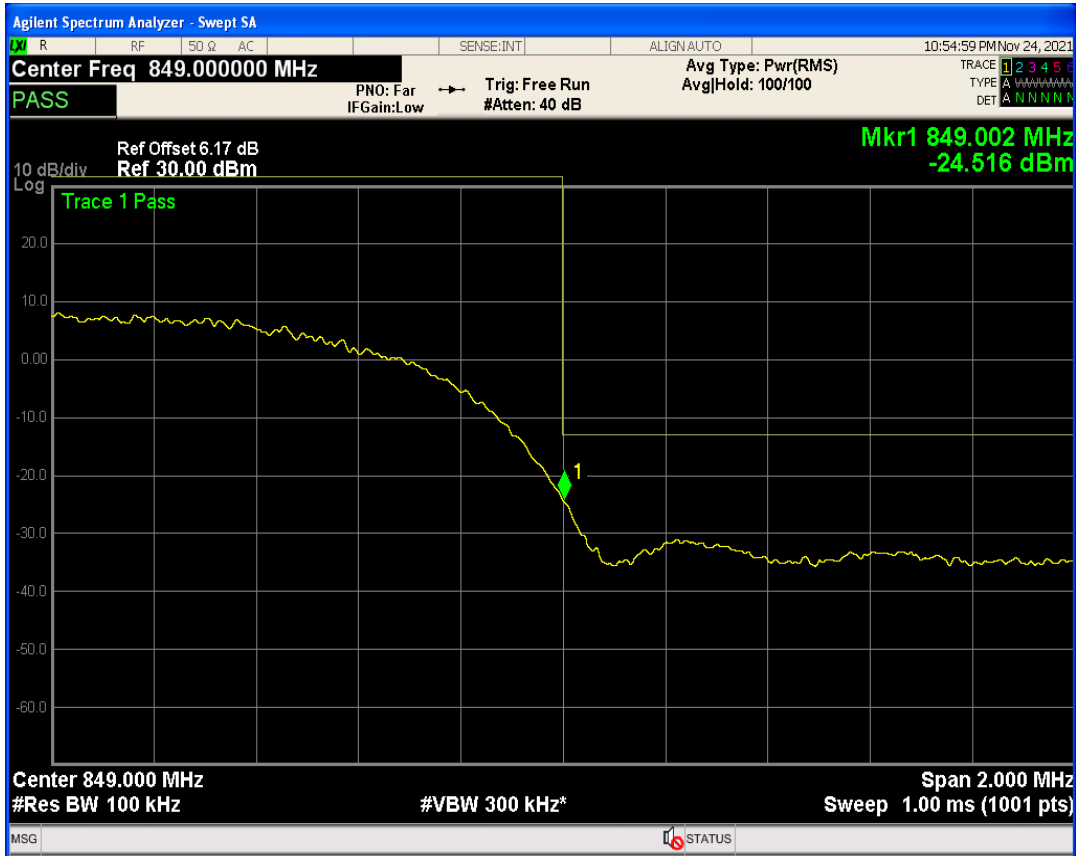

WCDMA Band2 Channel=9538

WCDMA Band2 Channel=9262

WCDMA Band4 Channel=1312

WCDMA Band4 Channel=1513

WCDMA Band5 Channel=4233

WCDMA Band5 Channel=4132

06 Out-of-band emissions

Band	Channel	Frequency (MHz)	Spur Freq (MHz)	Spur Level (dBm)	Limit (dBm)	Verdict
WCDMA Band2	9262	1852.4	19840.24	-23.23	-13	PASS
WCDMA Band2	9400	1880	19855.72	-23.06	-13	PASS
WCDMA Band2	9538	1907.6	19656.02	-23.46	-13	PASS
WCDMA Band4	1312	1712.4	16803.80	-24.39	-13	PASS
WCDMA Band4	1413	1732.6	19862.71	-23.89	-13	PASS
WCDMA Band4	1513	1752.6	19881.18	-23.89	-13	PASS
WCDMA Band5	4132	826.4	3167.31	-29.87	-13	PASS
WCDMA Band5	4182	836.4	3172.54	-29.54	-13	PASS
WCDMA Band5	4233	846.6	3149.86	-29.44	-13	PASS

WCDMA Band2 Channel=9262

WCDMA Band2 Channel=9400

WCDMA Band2 Channel=9538

WCDMA Band4 Channel=1312

WCDMA Band4 Channel=1513

WCDMA Band4 Channel=1413

WCDMA Band5 Channel=4132

WCDMA Band5 Channel=4233