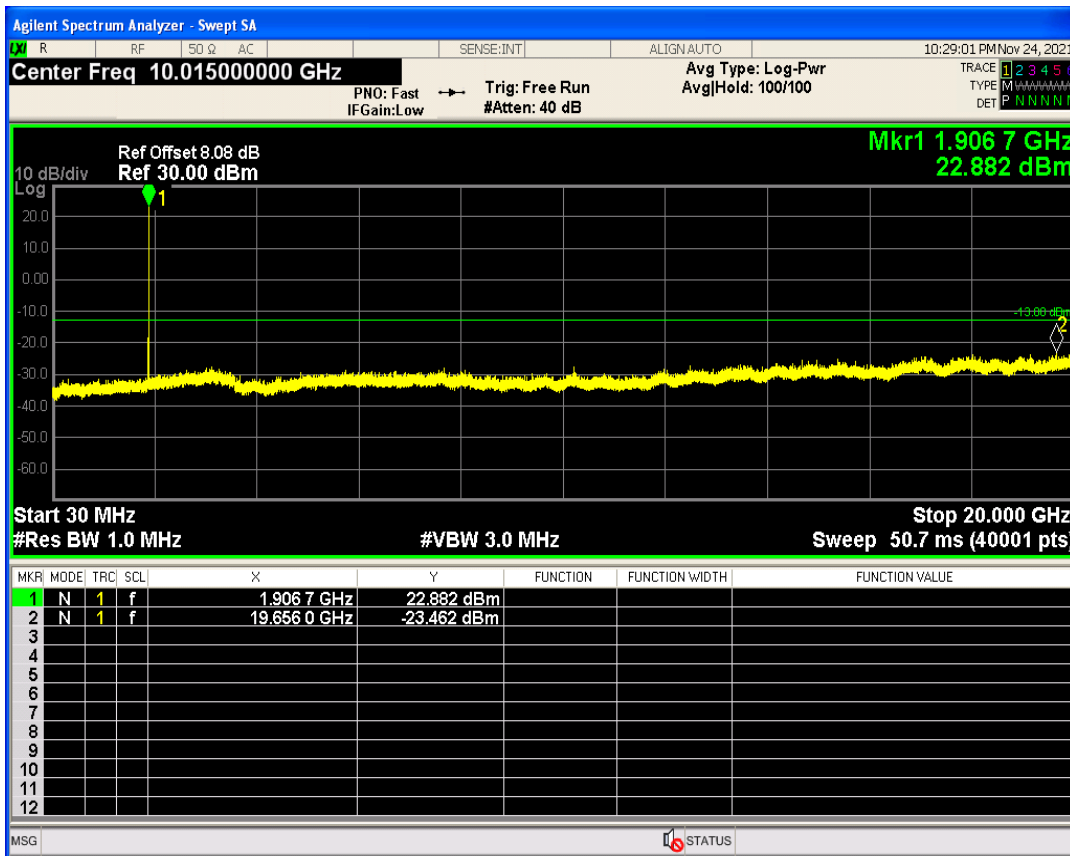

WCDMA Band2 Channel=9538

WCDMA Band2 Channel=9262

WCDMA Band4 Channel=1312

WCDMA Band4 Channel=1513

WCDMA Band5 Channel=4233

WCDMA Band5 Channel=4132

06 Out-of-band emissions

Band	Channel	Frequency (MHz)	Spur Freq (MHz)	Spur Level (dBm)	Limit (dBm)	Verdict
WCDMA Band2	9262	1852.4	19840.24	-23.23	-13	PASS
WCDMA Band2	9400	1880	19855.72	-23.06	-13	PASS
WCDMA Band2	9538	1907.6	19656.02	-23.46	-13	PASS
WCDMA Band4	1312	1712.4	16803.80	-24.39	-13	PASS
WCDMA Band4	1413	1732.6	19862.71	-23.89	-13	PASS
WCDMA Band4	1513	1752.6	19881.18	-23.89	-13	PASS
WCDMA Band5	4132	826.4	3167.31	-29.87	-13	PASS
WCDMA Band5	4182	836.4	3172.54	-29.54	-13	PASS
WCDMA Band5	4233	846.6	3149.86	-29.44	-13	PASS

WCDMA Band2 Channel=9262

WCDMA Band2 Channel=9400

WCDMA Band2 Channel=9538

WCDMA Band4 Channel=1312

WCDMA Band4 Channel=1513

WCDMA Band4 Channel=1413

WCDMA Band5 Channel=4132

WCDMA Band5 Channel=4233