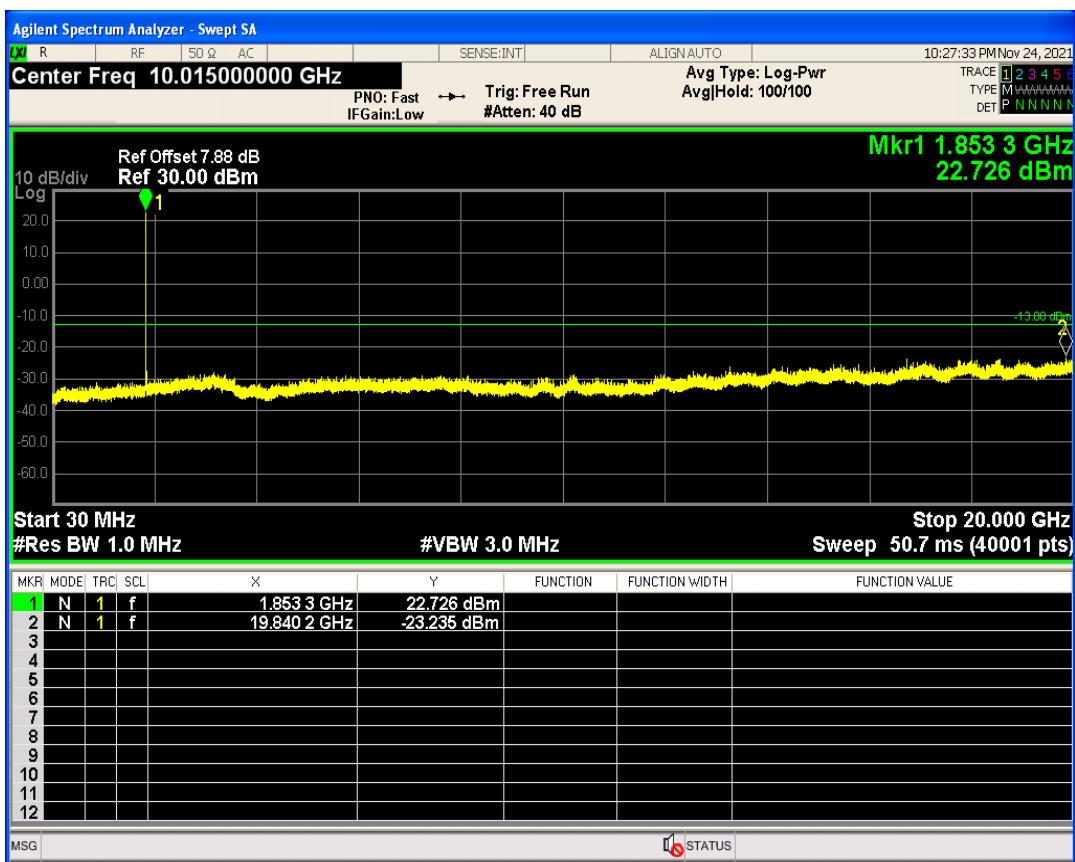

WCDMA Band2 Channel=9538

WCDMA Band2 Channel=9262

WCDMA Band4 Channel=1312

WCDMA Band4 Channel=1513

WCDMA Band5 Channel=4233

WCDMA Band5 Channel=4132

06 Out-of-band emissions

Band	Channel	Frequency (MHz)	Spur Freq (MHz)	Spur Level (dBm)	Limit (dBm)	Verdict
WCDMA Band2	9262	1852.4	19840.24	-23.23	-13	PASS
WCDMA Band2	9400	1880	19855.72	-23.06	-13	PASS
WCDMA Band2	9538	1907.6	19656.02	-23.46	-13	PASS
WCDMA Band4	1312	1712.4	16803.80	-24.39	-13	PASS
WCDMA Band4	1413	1732.6	19862.71	-23.89	-13	PASS
WCDMA Band4	1513	1752.6	19881.18	-23.89	-13	PASS
WCDMA Band5	4132	826.4	3167.31	-29.87	-13	PASS
WCDMA Band5	4182	836.4	3172.54	-29.54	-13	PASS
WCDMA Band5	4233	846.6	3149.86	-29.44	-13	PASS

WCDMA Band2 Channel=9262

WCDMA Band2 Channel=9400

WCDMA Band2 Channel=9538

WCDMA Band4 Channel=1312

WCDMA Band4 Channel=1513

WCDMA Band4 Channel=1413

WCDMA Band5 Channel=4132

WCDMA Band5 Channel=4233