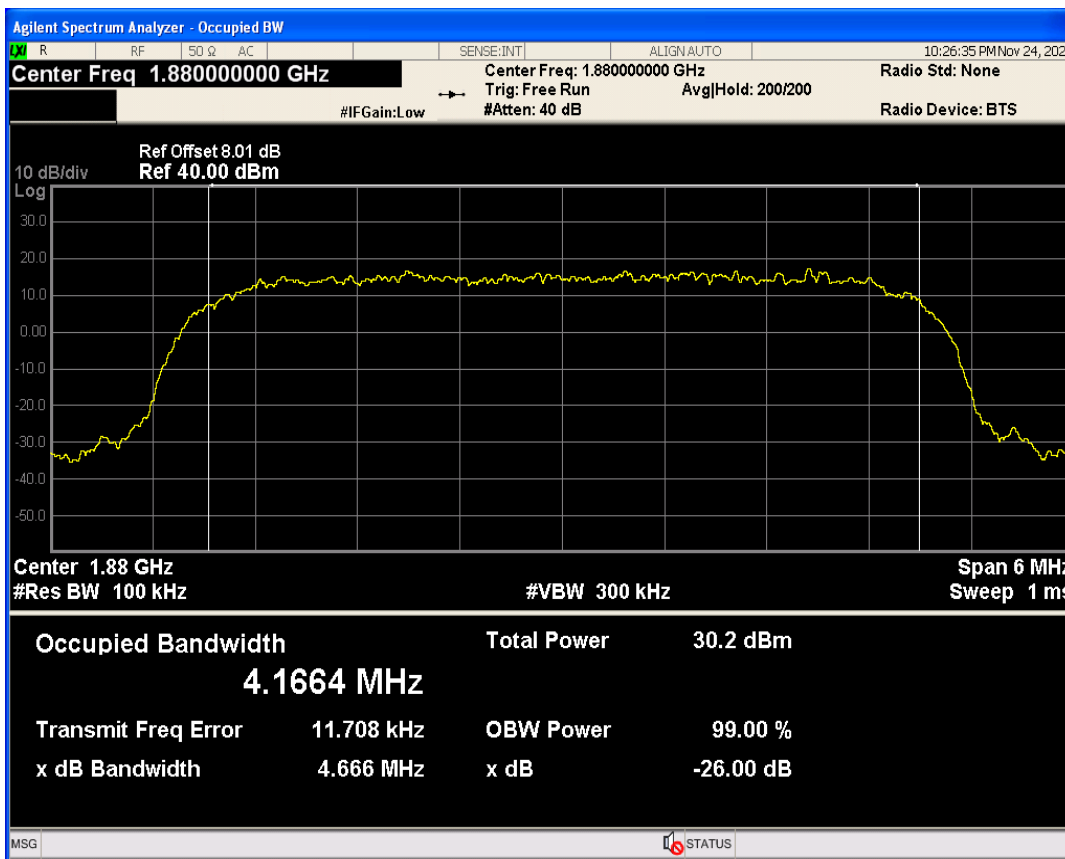

WCDMA Band2 Channel=9400