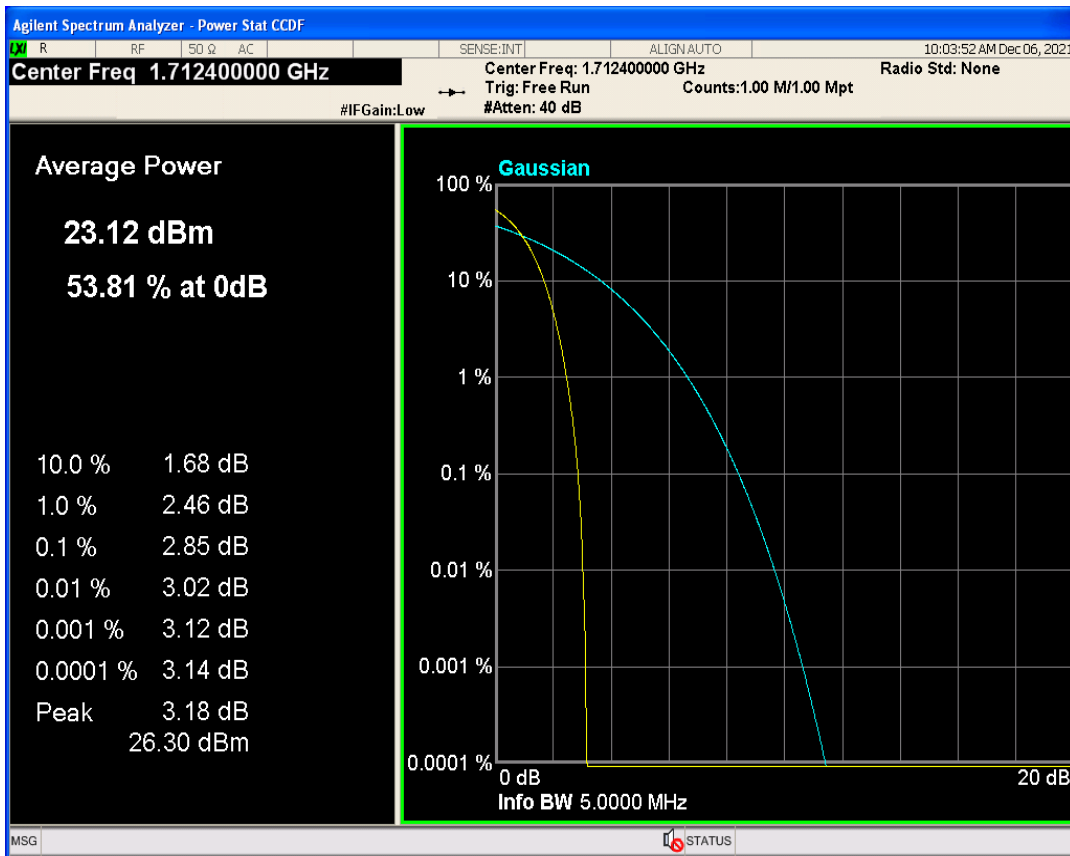

WCDMA Band2 Channel=9262

WCDMA Band2 Channel=9538

WCDMA Band2 Channel=9400

WCDMA Band4 Channel=1312

WCDMA Band4 Channel=1513

WCDMA Band4 Channel=1413

WCDMA Band5 Channel=4132

WCDMA Band5 Channel=4182