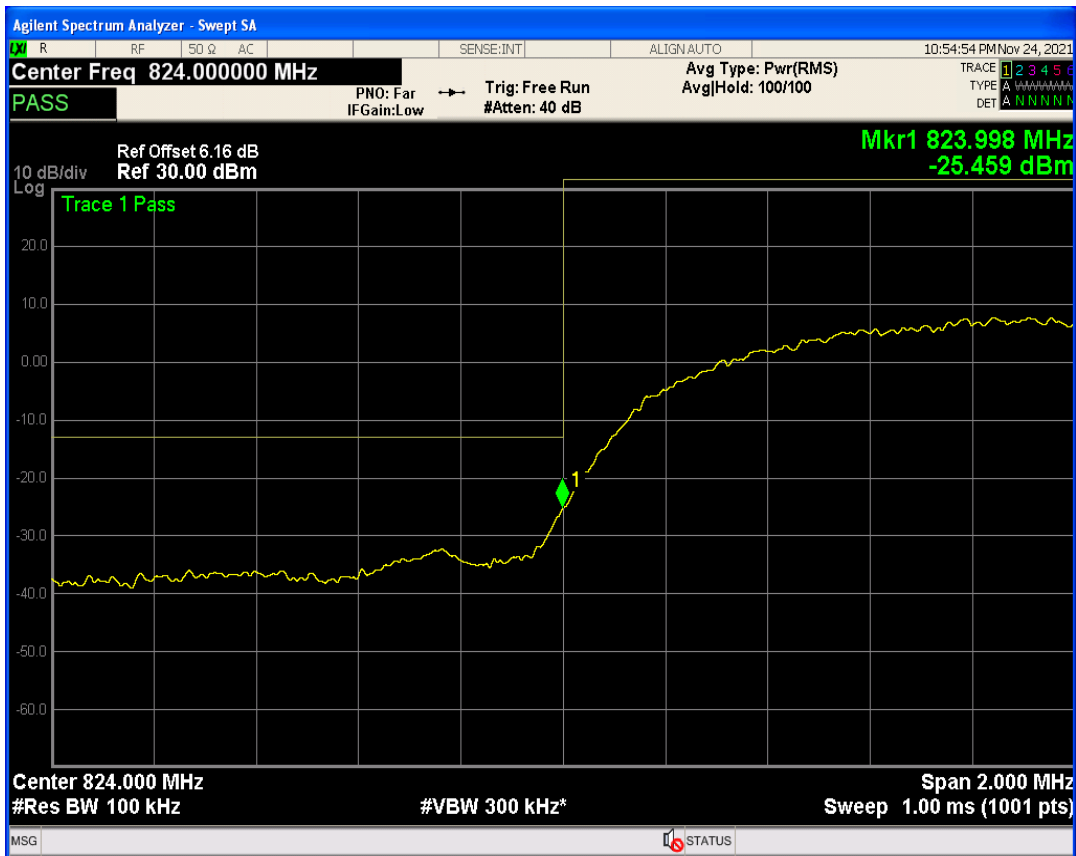

WCDMA Band2 Channel=9538

WCDMA Band2 Channel=9262

WCDMA Band4 Channel=1312

WCDMA Band4 Channel=1513

WCDMA Band5 Channel=4233

WCDMA Band5 Channel=4132

06 Out-of-band emissions

Band	Channel	Frequency (MHz)	Spur Freq (MHz)	Spur Level (dBm)	Limit (dBm)	Verdict
WCDMA Band2	9262	1852.4	19840.24	-23.23	-13	PASS
WCDMA Band2	9400	1880	19855.72	-23.06	-13	PASS
WCDMA Band2	9538	1907.6	19656.02	-23.46	-13	PASS
WCDMA Band4	1312	1712.4	16803.80	-24.39	-13	PASS
WCDMA Band4	1413	1732.6	19862.71	-23.89	-13	PASS
WCDMA Band4	1513	1752.6	19881.18	-23.89	-13	PASS
WCDMA Band5	4132	826.4	3167.31	-29.87	-13	PASS
WCDMA Band5	4182	836.4	3172.54	-29.54	-13	PASS
WCDMA Band5	4233	846.6	3149.86	-29.44	-13	PASS

WCDMA Band2 Channel=9262

WCDMA Band2 Channel=9400

WCDMA Band2 Channel=9538

WCDMA Band4 Channel=1312

WCDMA Band4 Channel=1513

WCDMA Band4 Channel=1413

WCDMA Band5 Channel=4132

WCDMA Band5 Channel=4233