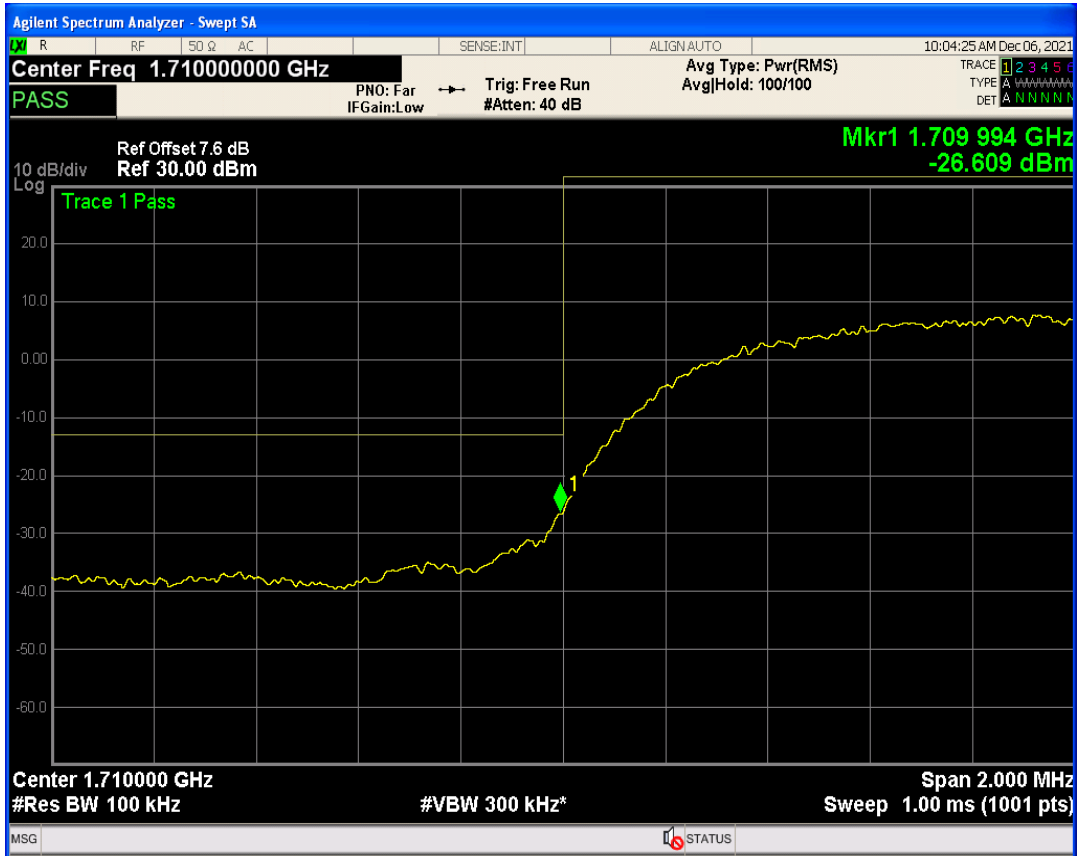

WCDMA Band5 Channel=4182

05 Band edge

Band	Channel	Frequency (MHz)	Spur Freq (MHz)	Spur Level (dBm)	Limit (dBm)	Verdict
WCDMA Band2	9262	1852.4	1850.00	-24.88	-13	PASS
WCDMA Band2	9538	1907.6	1910.00	-23.70	-13	PASS
WCDMA Band4	1312	1712.4	1709.99	-26.60	-13	PASS
WCDMA Band4	1513	1752.6	1755.00	-25.27	-13	PASS
WCDMA Band5	4132	826.4	824.00	-25.45	-13	PASS
WCDMA Band5	4233	846.6	849.00	-24.51	-13	PASS

WCDMA Band2 Channel=9538

WCDMA Band2 Channel=9262

WCDMA Band4 Channel=1312

WCDMA Band4 Channel=1513

WCDMA Band5 Channel=4233

WCDMA Band5 Channel=4132

06 Out-of-band emissions

Band	Channel	Frequency (MHz)	Spur Freq (MHz)	Spur Level (dBm)	Limit (dBm)	Verdict
WCDMA Band2	9262	1852.4	19840.24	-23.23	-13	PASS
WCDMA Band2	9400	1880	19855.72	-23.06	-13	PASS
WCDMA Band2	9538	1907.6	19656.02	-23.46	-13	PASS
WCDMA Band4	1312	1712.4	16803.80	-24.39	-13	PASS
WCDMA Band4	1413	1732.6	19862.71	-23.89	-13	PASS
WCDMA Band4	1513	1752.6	19881.18	-23.89	-13	PASS
WCDMA Band5	4132	826.4	3167.31	-29.87	-13	PASS
WCDMA Band5	4182	836.4	3172.54	-29.54	-13	PASS
WCDMA Band5	4233	846.6	3149.86	-29.44	-13	PASS