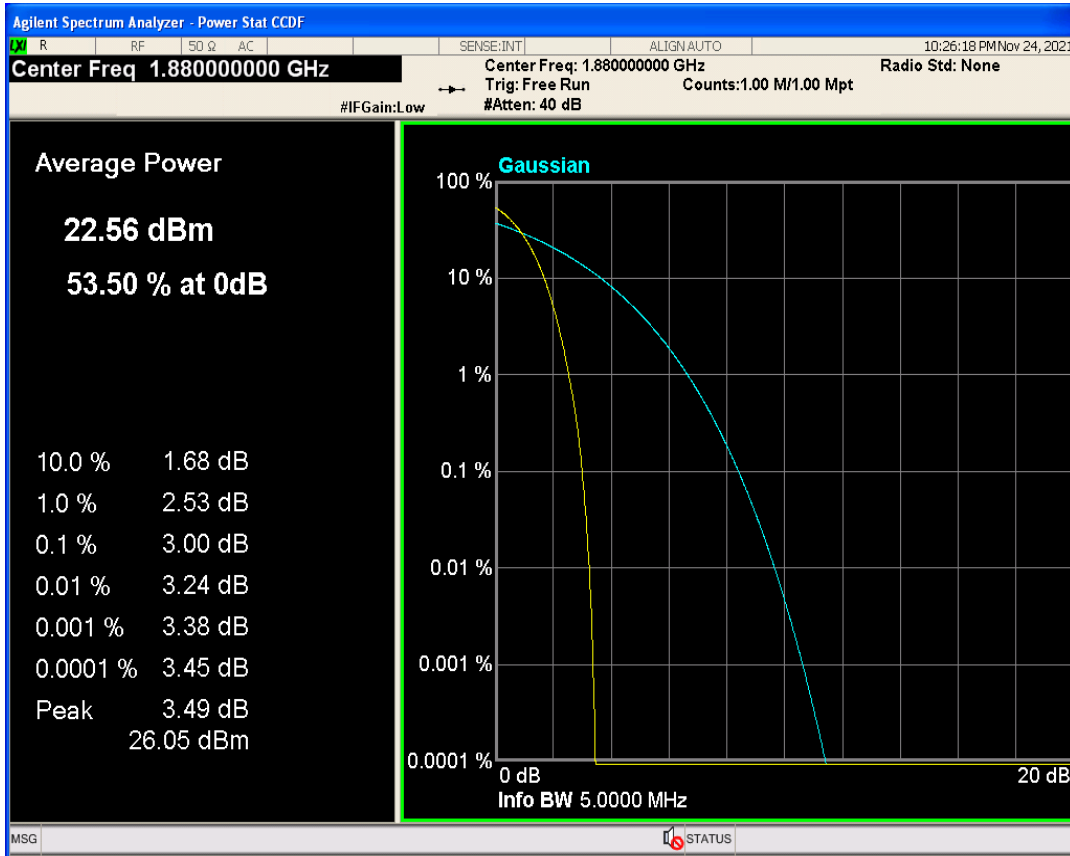

03 Peak-to-Average Ratio

Band	Channel	Frequency (MHz)	Result (dB)	high Limit (dB)	Verdict
WCDMA Band2	9262	1852.4	2.69	13	PASS
WCDMA Band2	9400	1880	3.00	13	PASS
WCDMA Band2	9538	1907.6	2.74	13	PASS
WCDMA Band4	1312	1712.4	2.85	13	PASS
WCDMA Band4	1413	1732.6	2.48	13	PASS
WCDMA Band4	1513	1752.6	2.99	13	PASS
WCDMA Band5	4132	826.4	2.78	13	PASS
WCDMA Band5	4182	836.4	2.33	13	PASS
WCDMA Band5	4233	846.6	2.69	13	PASS

WCDMA Band2 Channel=9262

WCDMA Band2 Channel=9538

WCDMA Band2 Channel=9400

WCDMA Band4 Channel=1312

WCDMA Band4 Channel=1513

WCDMA Band4 Channel=1413

WCDMA Band5 Channel=4132

WCDMA Band5 Channel=4182