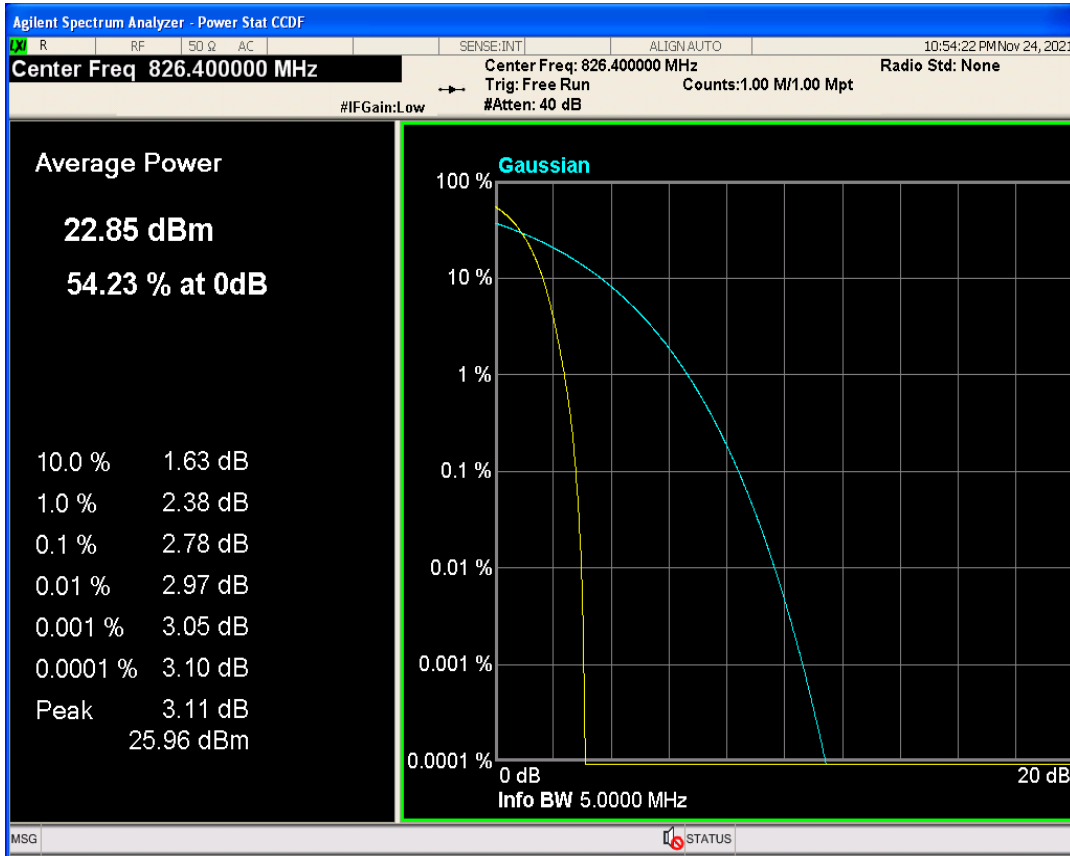

WCDMA Band2 Channel=9262

WCDMA Band2 Channel=9538

WCDMA Band2 Channel=9400

WCDMA Band4 Channel=1312

WCDMA Band4 Channel=1513

WCDMA Band4 Channel=1413

WCDMA Band5 Channel=4132

WCDMA Band5 Channel=4182