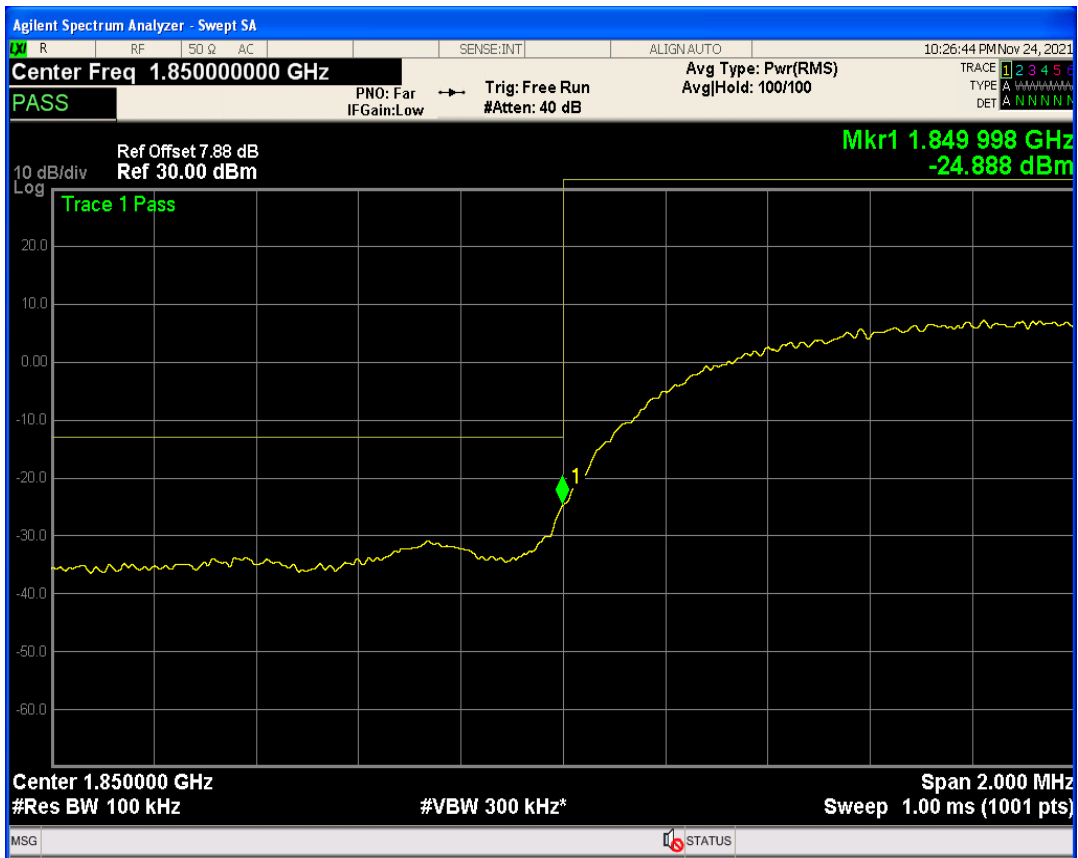

WCDMA Band5 Channel=4182

05 Band edge

Band	Channel	Frequency (MHz)	Spur Freq (MHz)	Spur Level (dBm)	Limit (dBm)	Verdict
WCDMA Band2	9262	1852.4	1850.00	-24.88	-13	PASS
WCDMA Band2	9538	1907.6	1910.00	-23.70	-13	PASS
WCDMA Band4	1312	1712.4	1709.99	-26.60	-13	PASS
WCDMA Band4	1513	1752.6	1755.00	-25.27	-13	PASS
WCDMA Band5	4132	826.4	824.00	-25.45	-13	PASS
WCDMA Band5	4233	846.6	849.00	-24.51	-13	PASS

WCDMA Band2 Channel=9538

WCDMA Band2 Channel=9262

WCDMA Band4 Channel=1312

WCDMA Band4 Channel=1513

WCDMA Band5 Channel=4233

WCDMA Band5 Channel=4132

06 Out-of-band emissions

Band	Channel	Frequency (MHz)	Spur Freq (MHz)	Spur Level (dBm)	Limit (dBm)	Verdict
WCDMA Band2	9262	1852.4	19840.24	-23.23	-13	PASS
WCDMA Band2	9400	1880	19855.72	-23.06	-13	PASS
WCDMA Band2	9538	1907.6	19656.02	-23.46	-13	PASS
WCDMA Band4	1312	1712.4	16803.80	-24.39	-13	PASS
WCDMA Band4	1413	1732.6	19862.71	-23.89	-13	PASS
WCDMA Band4	1513	1752.6	19881.18	-23.89	-13	PASS
WCDMA Band5	4132	826.4	3167.31	-29.87	-13	PASS
WCDMA Band5	4182	836.4	3172.54	-29.54	-13	PASS
WCDMA Band5	4233	846.6	3149.86	-29.44	-13	PASS