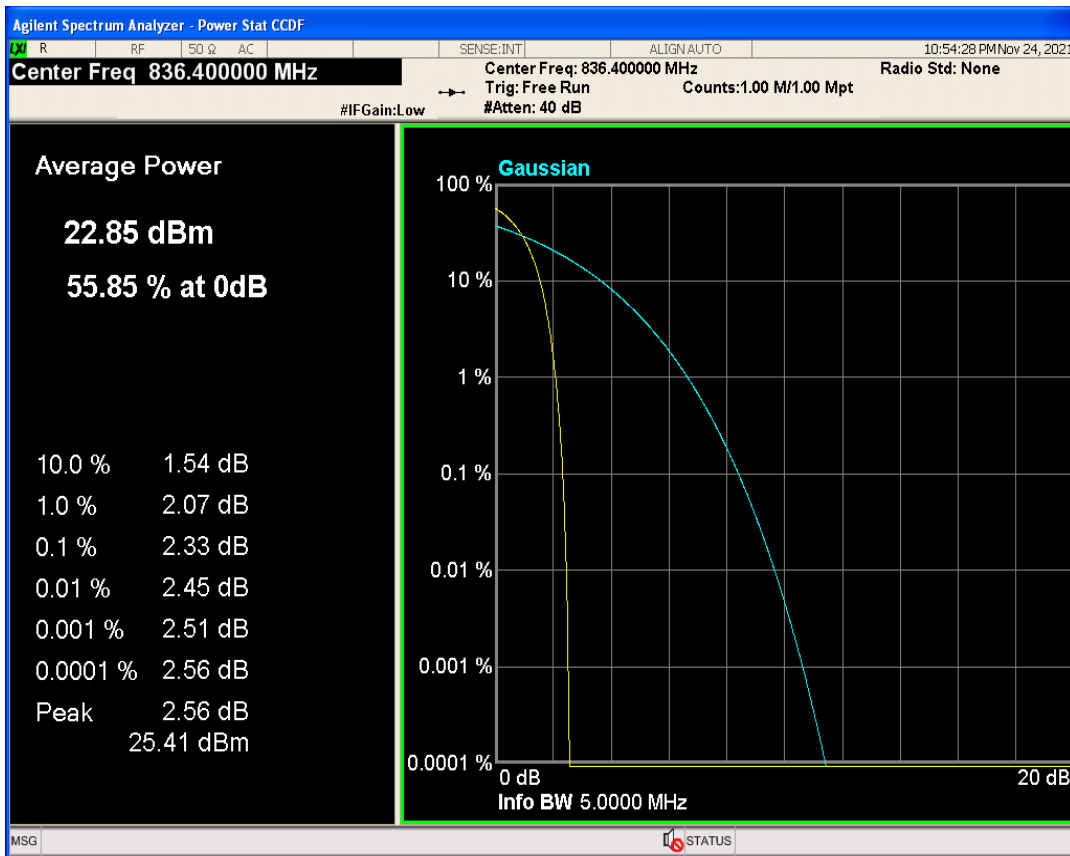

WCDMA Band2 Channel=9262

WCDMA Band2 Channel=9538

WCDMA Band2 Channel=9400

WCDMA Band4 Channel=1312

WCDMA Band4 Channel=1513

WCDMA Band4 Channel=1413

WCDMA Band5 Channel=4132

WCDMA Band5 Channel=4182