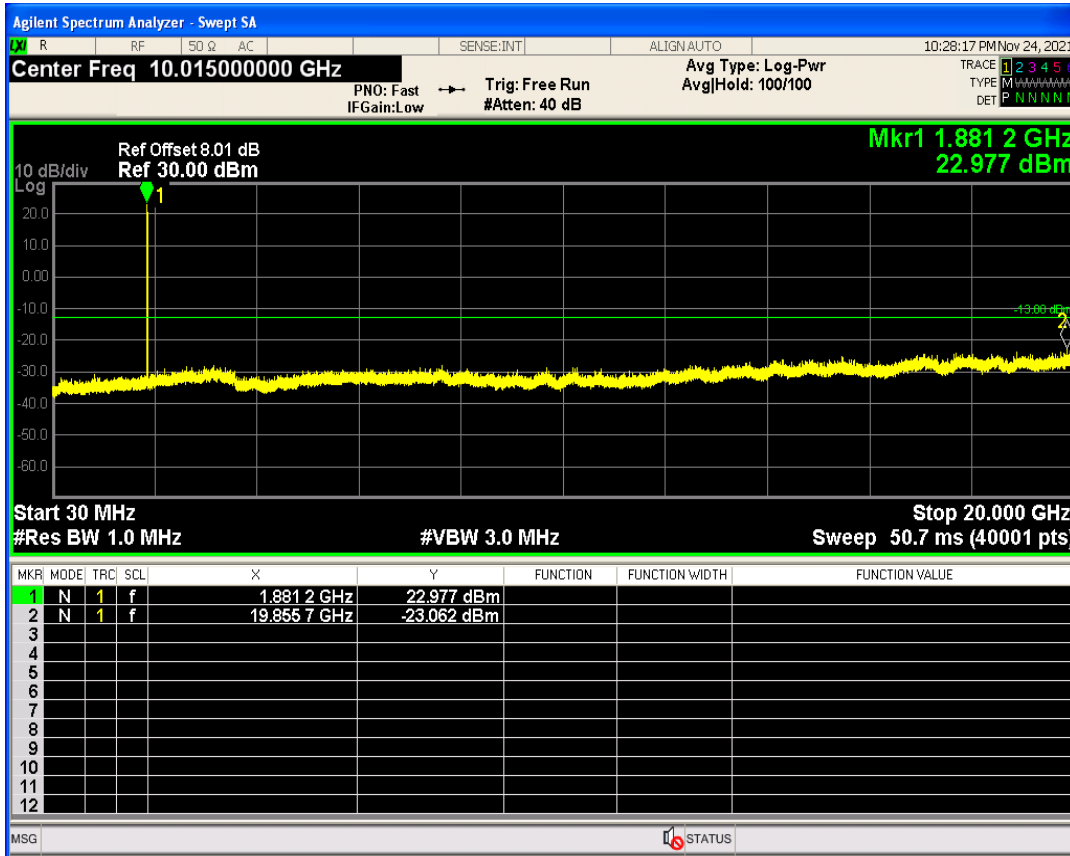

WCDMA Band2 Channel=9538

WCDMA Band2 Channel=9262

WCDMA Band4 Channel=1312

WCDMA Band4 Channel=1513

WCDMA Band5 Channel=4233

WCDMA Band5 Channel=4132

06 Out-of-band emissions

Band	Channel	Frequency (MHz)	Spur Freq (MHz)	Spur Level (dBm)	Limit (dBm)	Verdict
WCDMA Band2	9262	1852.4	19840.24	-23.23	-13	PASS
WCDMA Band2	9400	1880	19855.72	-23.06	-13	PASS
WCDMA Band2	9538	1907.6	19656.02	-23.46	-13	PASS
WCDMA Band4	1312	1712.4	16803.80	-24.39	-13	PASS
WCDMA Band4	1413	1732.6	19862.71	-23.89	-13	PASS
WCDMA Band4	1513	1752.6	19881.18	-23.89	-13	PASS
WCDMA Band5	4132	826.4	3167.31	-29.87	-13	PASS
WCDMA Band5	4182	836.4	3172.54	-29.54	-13	PASS
WCDMA Band5	4233	846.6	3149.86	-29.44	-13	PASS

WCDMA Band2 Channel=9262

WCDMA Band2 Channel=9400

WCDMA Band2 Channel=9538

WCDMA Band4 Channel=1312

WCDMA Band4 Channel=1513

WCDMA Band4 Channel=1413

WCDMA Band5 Channel=4132

WCDMA Band5 Channel=4233