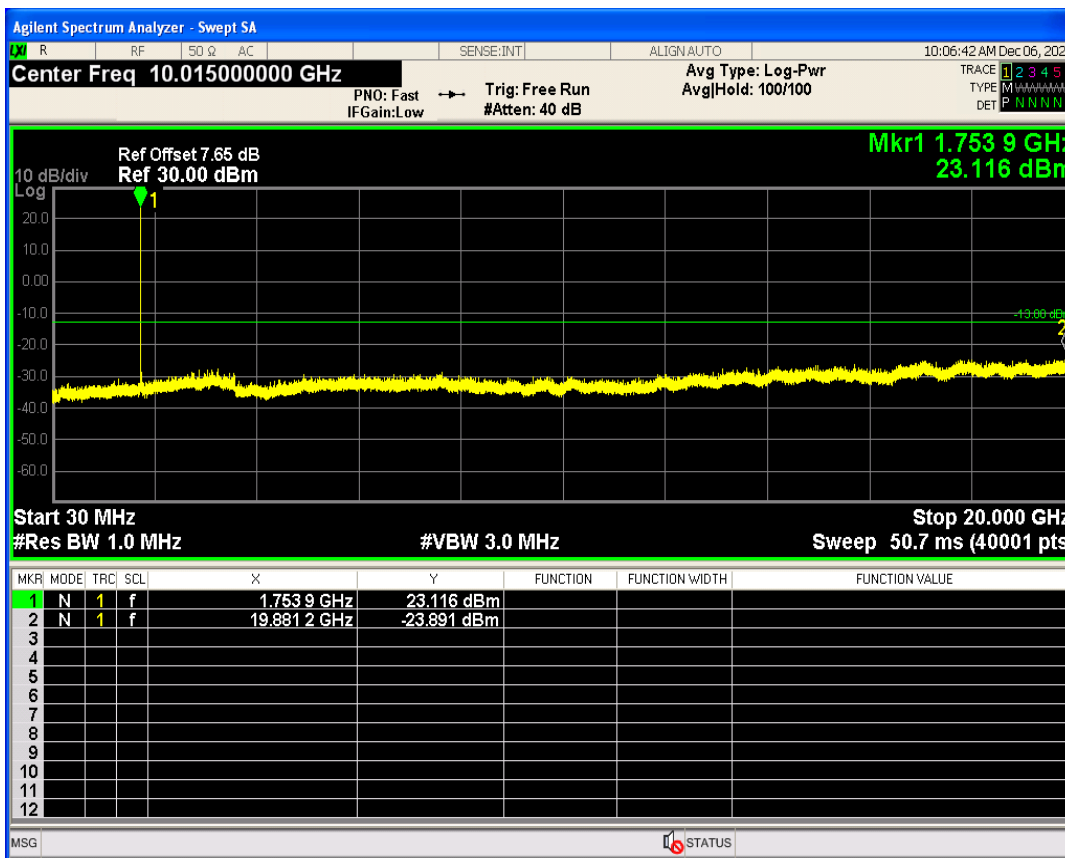

WCDMA Band2 Channel=9538

WCDMA Band2 Channel=9262

WCDMA Band4 Channel=1312

WCDMA Band4 Channel=1513

WCDMA Band5 Channel=4233

WCDMA Band5 Channel=4132

06 Out-of-band emissions

Band	Channel	Frequency (MHz)	Spur Freq (MHz)	Spur Level (dBm)	Limit (dBm)	Verdict
WCDMA Band2	9262	1852.4	19840.24	-23.23	-13	PASS
WCDMA Band2	9400	1880	19855.72	-23.06	-13	PASS
WCDMA Band2	9538	1907.6	19656.02	-23.46	-13	PASS
WCDMA Band4	1312	1712.4	16803.80	-24.39	-13	PASS
WCDMA Band4	1413	1732.6	19862.71	-23.89	-13	PASS
WCDMA Band4	1513	1752.6	19881.18	-23.89	-13	PASS
WCDMA Band5	4132	826.4	3167.31	-29.87	-13	PASS
WCDMA Band5	4182	836.4	3172.54	-29.54	-13	PASS
WCDMA Band5	4233	846.6	3149.86	-29.44	-13	PASS

WCDMA Band2 Channel=9262

WCDMA Band2 Channel=9400

WCDMA Band2 Channel=9538

WCDMA Band4 Channel=1312

WCDMA Band4 Channel=1513

WCDMA Band4 Channel=1413

WCDMA Band5 Channel=4132

WCDMA Band5 Channel=4233