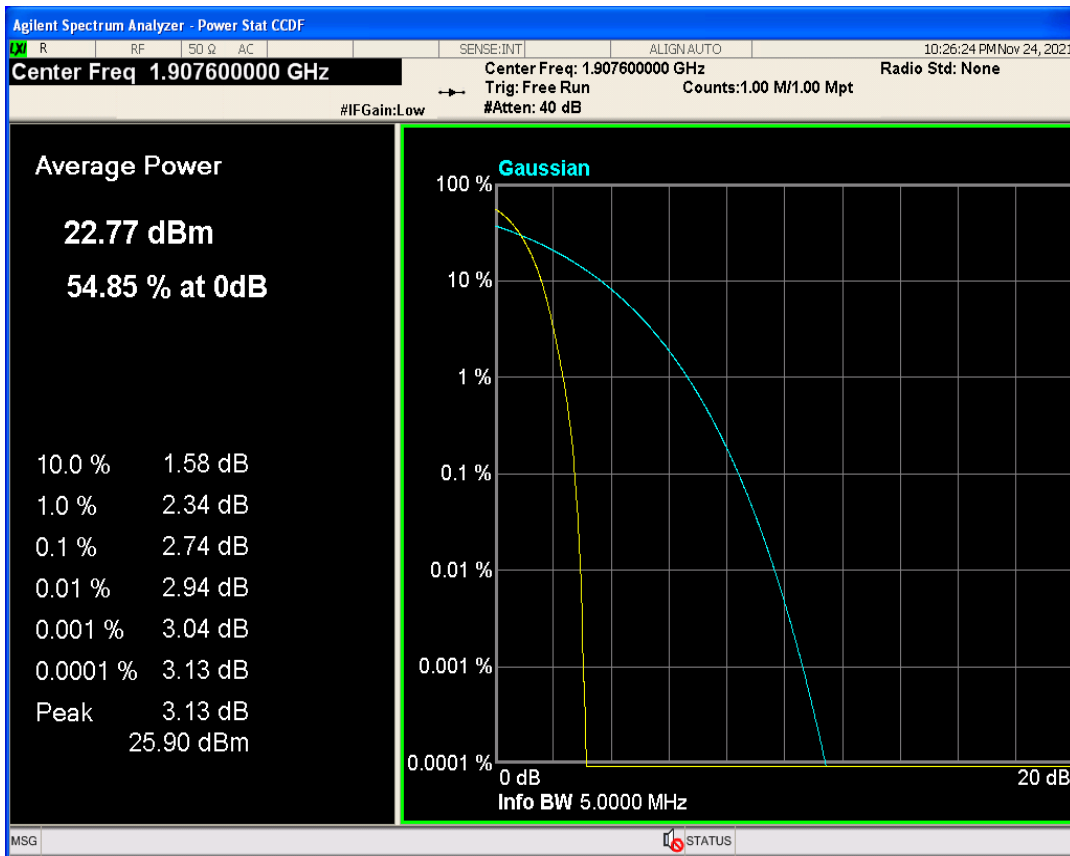

WCDMA Band2 Channel=9538