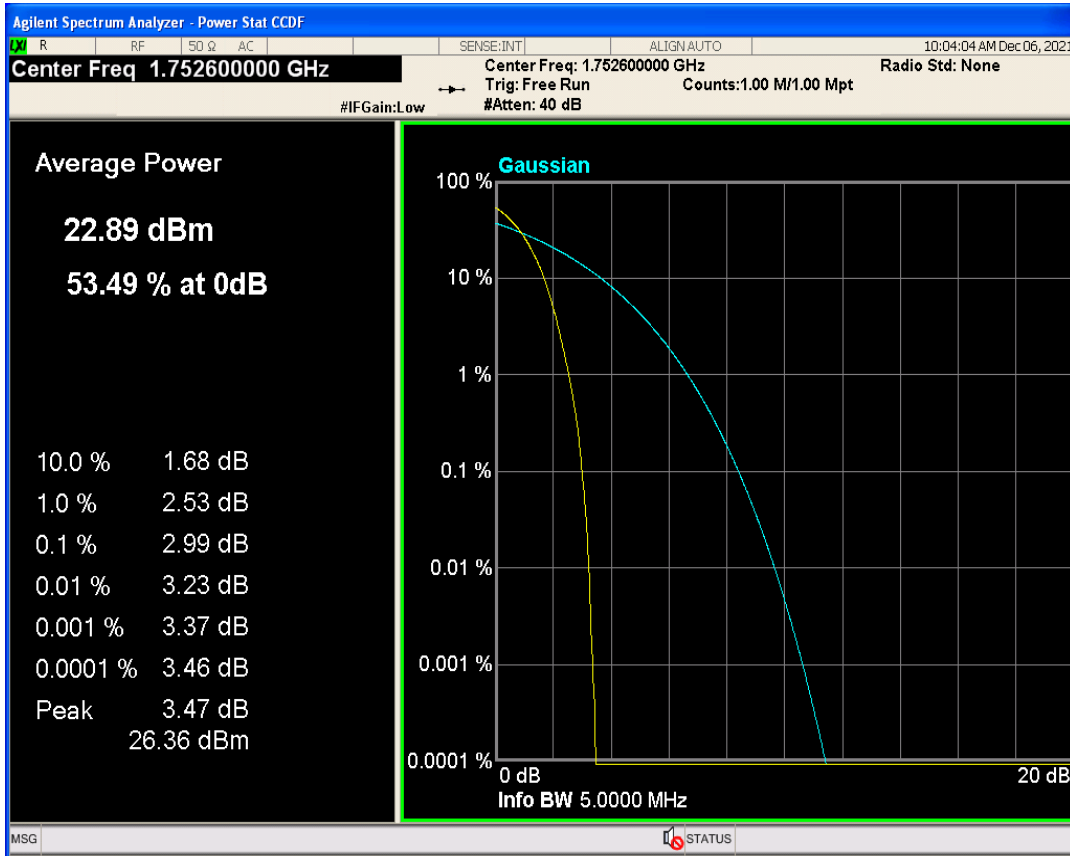

WCDMA Band2 Channel=9262

WCDMA Band2 Channel=9538

WCDMA Band2 Channel=9400

WCDMA Band4 Channel=1312

WCDMA Band4 Channel=1513

WCDMA Band4 Channel=1413

WCDMA Band5 Channel=4132

WCDMA Band5 Channel=4182