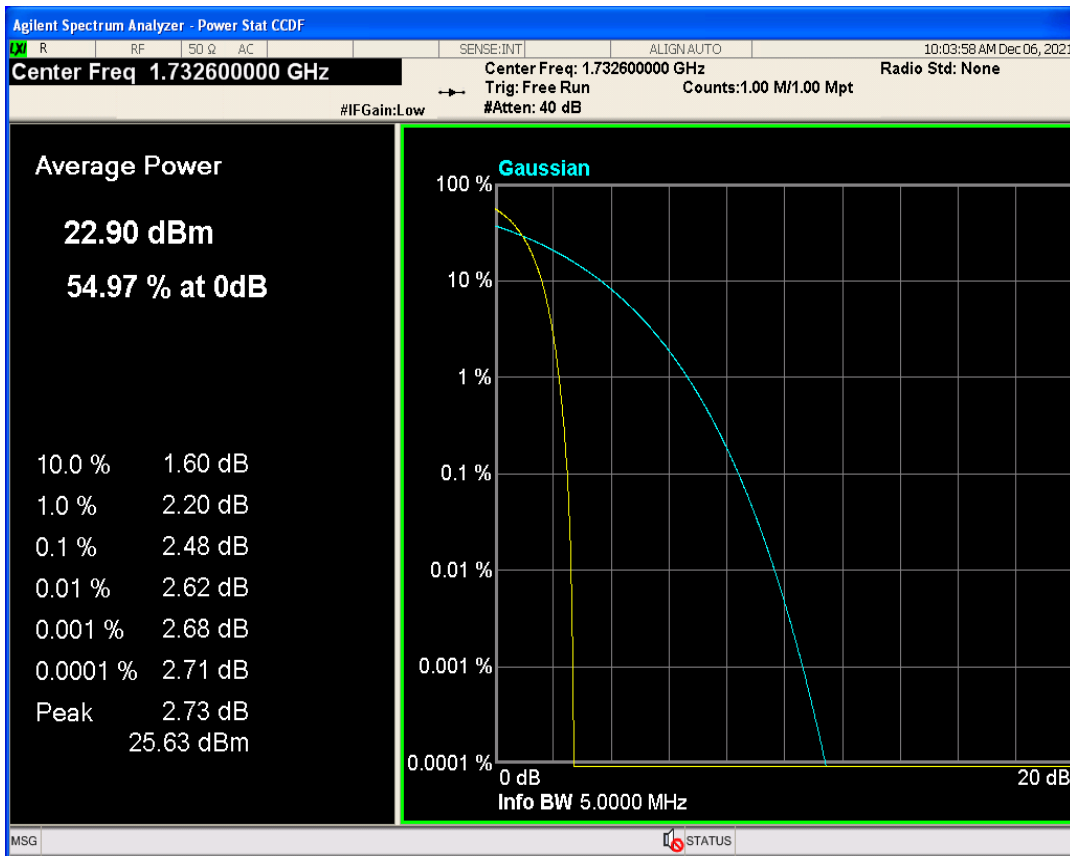

WCDMA Band2 Channel=9262

WCDMA Band2 Channel=9538

WCDMA Band2 Channel=9400

WCDMA Band4 Channel=1312

WCDMA Band4 Channel=1513

WCDMA Band4 Channel=1413

WCDMA Band5 Channel=4132

WCDMA Band5 Channel=4182