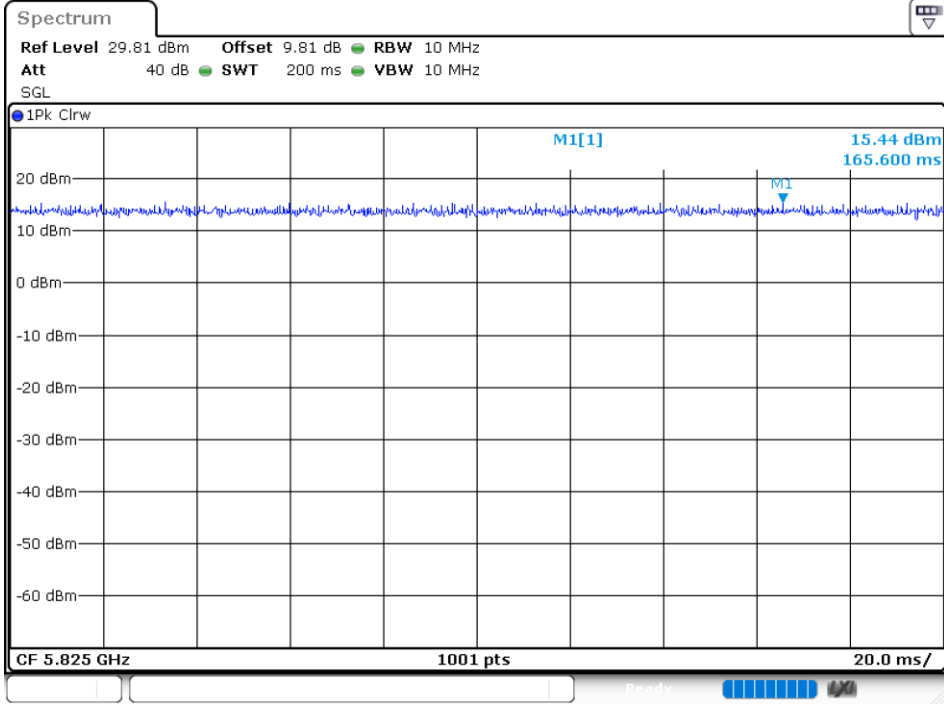

Duty Cycle NVNT 802.11ac40 5795MHz

Duty Cycle NVNT 802.11ac80 5775MHz

Duty Cycle NVNT 802.11n(HT20) 5745MHz

Duty Cycle NVNT 802.11n(HT20) 5785MHz

Duty Cycle NVNT 802.11n(HT20) 5825MHz

Duty Cycle NVNT 802.11n(HT40) 5755MHz