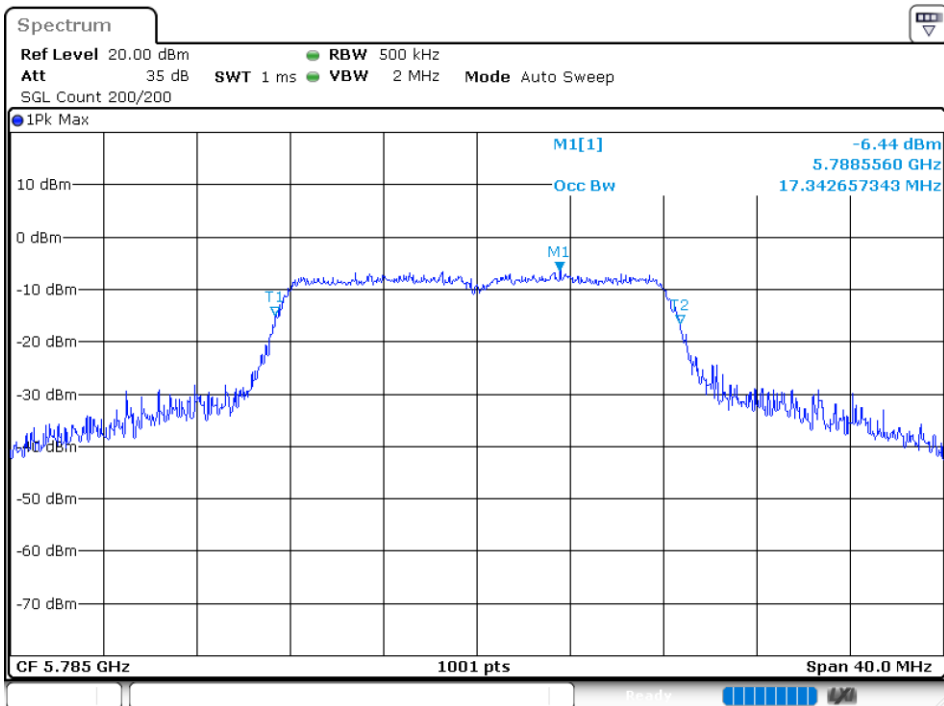

OBW NVNT 802.11a 5785MHz Ant1