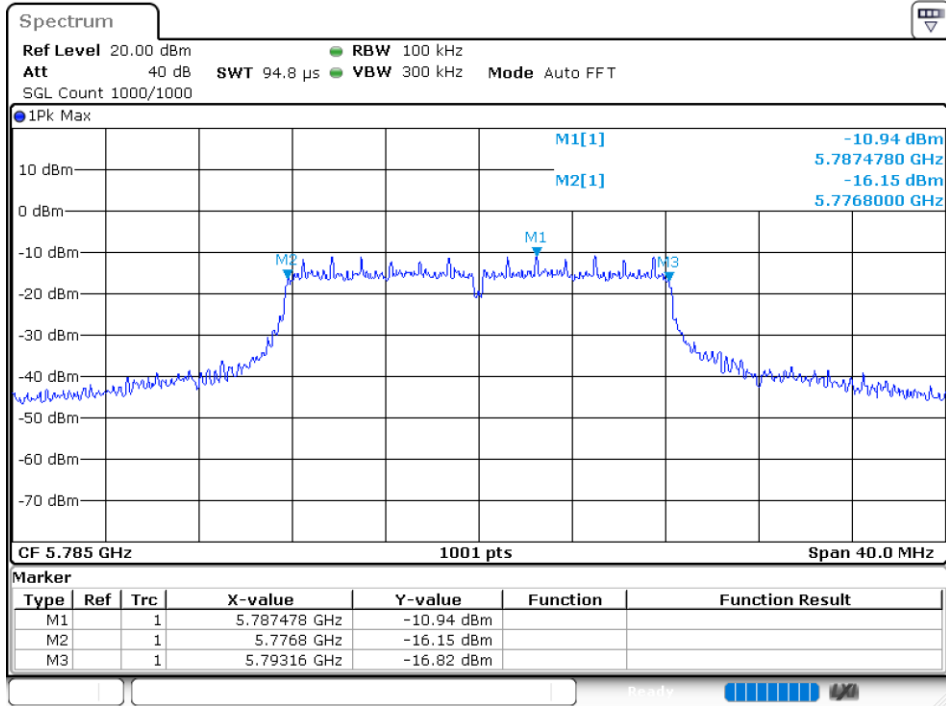

EBW NVNT 802.11a 5785MHz Ant1