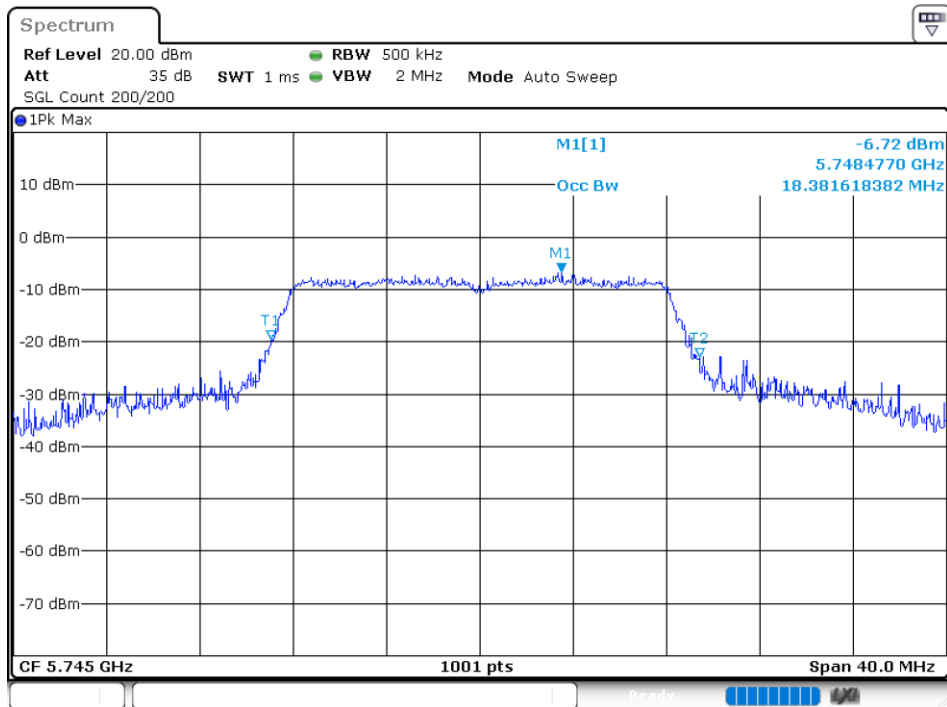

5.3 OCCUPIED CHANNEL BANDWIDTH

Condition	Mode	Frequency (MHz)	Antenna	99% OBW (MHz)	-26 dB Bandwidth (MHz)	Verdict
NVNT	802.11a	5745	Ant 1	18.3816	35.16	Pass
NVNT	802.11a	5785	Ant 1	17.3427	25.48	Pass
NVNT	802.11a	5825	Ant 1	17.5025	28.16	Pass
NVNT	802.11ac20	5745	Ant 1	18.022	35.64	Pass
NVNT	802.11ac20	5785	Ant 1	17.7822	26.28	Pass
NVNT	802.11ac20	5825	Ant 1	17.9021	30.36	Pass
NVNT	802.11ac40	5755	Ant 1	36.8432	74.96	Pass
NVNT	802.11ac40	5795	Ant 1	36.2038	54.88	Pass
NVNT	802.11ac80	5775	Ant 1	75.6044	99.2	Pass
NVNT	802.11n(HT20)	5745	Ant 1	18.0619	33.08	Pass
NVNT	802.11n(HT20)	5785	Ant 1	17.8621	27.32	Pass
NVNT	802.11n(HT20)	5825	Ant 1	18.0619	29.6	Pass
NVNT	802.11n(HT40)	5755	Ant 1	36.6833	64.48	Pass
NVNT	802.11n(HT40)	5795	Ant 1	36.2038	48.08	Pass

OBW NVNT 802.11a 5745MHz Ant1