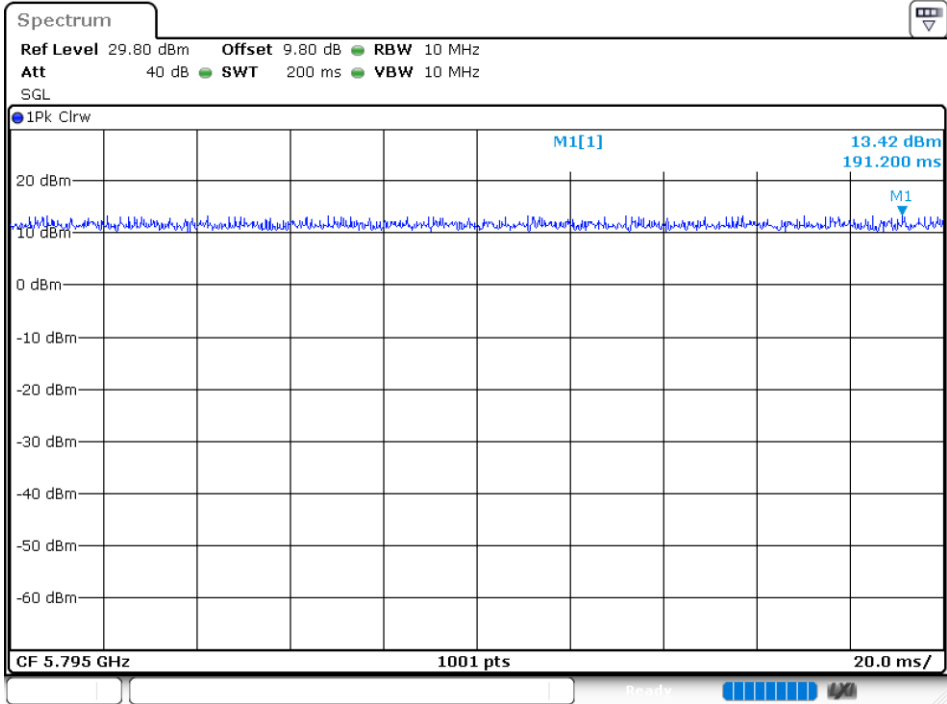

Duty Cycle NVNT 802.11n(HT40) 5795MHz