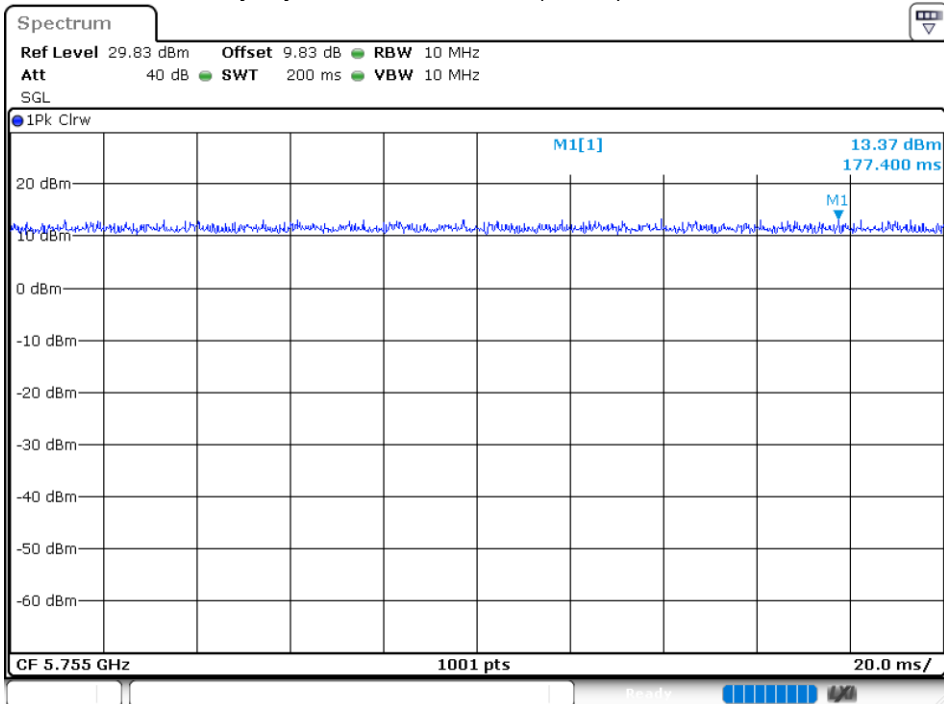

Duty Cycle NVNT 802.11ac40 5795MHz

Duty Cycle NVNT 802.11ac80 5775MHz

Duty Cycle NVNT 802.11n(HT20) 5745MHz

Duty Cycle NVNT 802.11n(HT20) 5785MHz

Duty Cycle NVNT 802.11n(HT20) 5825MHz

Duty Cycle NVNT 802.11n(HT40) 5755MHz