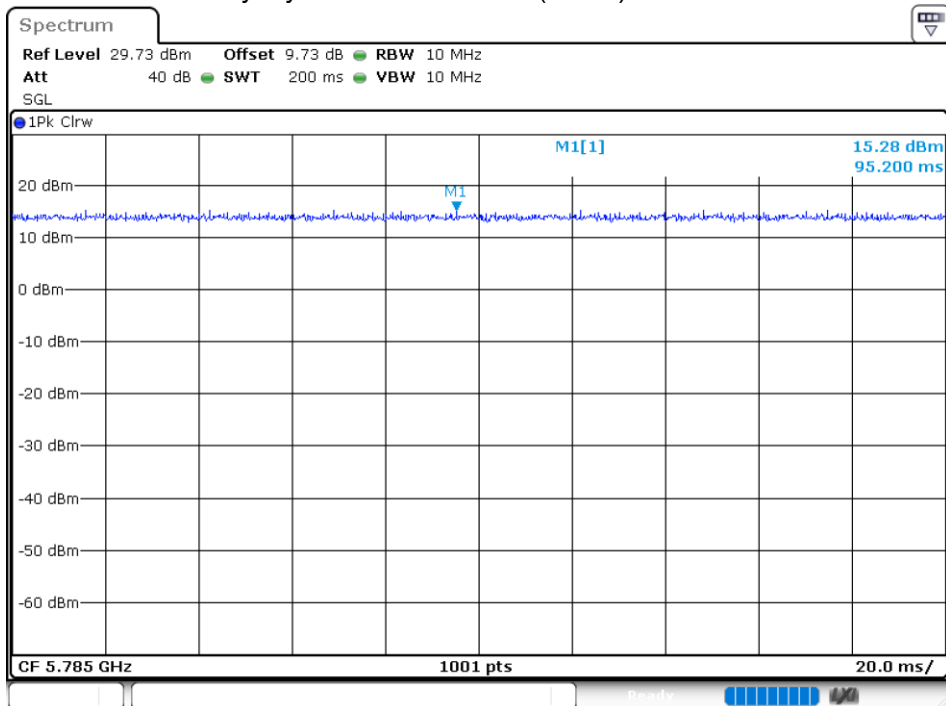

Duty Cycle NVNT 802.11ac40 5795MHz

Duty Cycle NVNT 802.11ac80 5775MHz

Duty Cycle NVNT 802.11n(HT20) 5745MHz

Duty Cycle NVNT 802.11n(HT20) 5785MHz

Duty Cycle NVNT 802.11n(HT20) 5825MHz

Duty Cycle NVNT 802.11n(HT40) 5755MHz