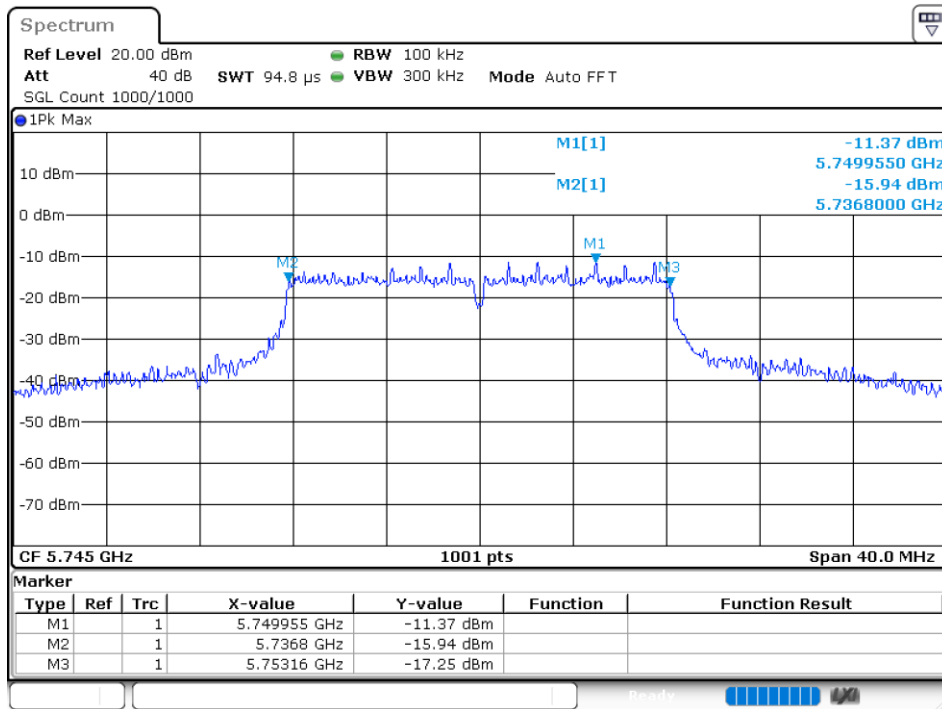

-6dB Emission Bandwidth

Condition	Mode	Frequency (MHz)	Antenna	-6 dB Bandwidth (MHz)	Limit -6 dB Bandwidth (MHz)	Verdict
NVNT	802.11a	5745	Ant 1	16.36	0.5	Pass
NVNT	802.11a	5785	Ant 1	16.36	0.5	Pass
NVNT	802.11a	5825	Ant 1	16.08	0.5	Pass
NVNT	802.11ac20	5745	Ant 1	17.44	0.5	Pass
NVNT	802.11ac20	5785	Ant 1	17.28	0.5	Pass
NVNT	802.11ac20	5825	Ant 1	17.12	0.5	Pass
NVNT	802.11ac40	5755	Ant 1	35.6	0.5	Pass
NVNT	802.11ac40	5795	Ant 1	35.6	0.5	Pass
NVNT	802.11ac80	5775	Ant 1	75.2	0.5	Pass
NVNT	802.11n(HT20)	5745	Ant 1	17.4	0.5	Pass
NVNT	802.11n(HT20)	5785	Ant 1	17.28	0.5	Pass
NVNT	802.11n(HT20)	5825	Ant 1	17	0.5	Pass
NVNT	802.11n(HT40)	5755	Ant 1	35.52	0.5	Pass
NVNT	802.11n(HT40)	5795	Ant 1	35.28	0.5	Pass

EBW NVNT 802.11a 5745MHz Ant1