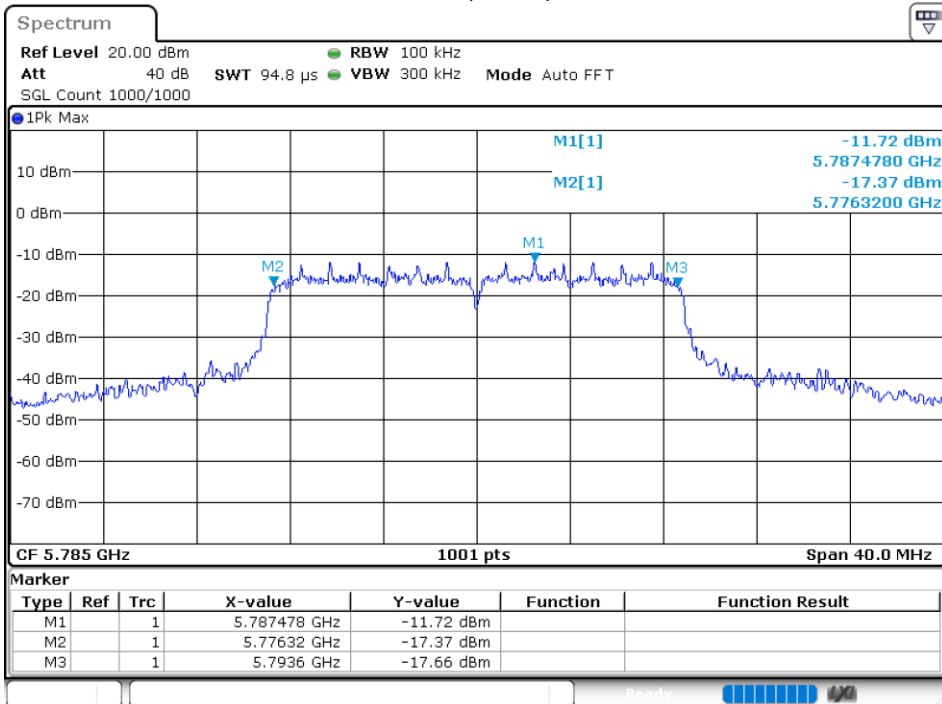

EBW NVNT 802.11ac40 5795MHz Ant1

EBW NVNT 802.11ac80 5775MHz Ant1

EBW NVNT 802.11n(HT20) 5745MHz Ant1

EBW NVNT 802.11n(HT20) 5785MHz Ant1

EBW NVNT 802.11n(HT20) 5825MHz Ant1

EBW NVNT 802.11n(HT40) 5755MHz Ant1

EBW NVNT 802.11n(HT40) 5795MHz Ant1

5.3 OCCUPIED CHANNEL BANDWIDTH

Condition	Mode	Frequency (MHz)	Antenna	99% OBW (MHz)	-26 dB Bandwidth (MHz)	Verdict
NVNT	802.11a	5745	Ant 1	18.3816	35.16	Pass
NVNT	802.11a	5785	Ant 1	17.3427	25.48	Pass
NVNT	802.11a	5825	Ant 1	17.5025	28.16	Pass
NVNT	802.11ac20	5745	Ant 1	18.022	35.64	Pass
NVNT	802.11ac20	5785	Ant 1	17.7822	26.28	Pass
NVNT	802.11ac20	5825	Ant 1	17.9021	30.36	Pass
NVNT	802.11ac40	5755	Ant 1	36.8432	74.96	Pass
NVNT	802.11ac40	5795	Ant 1	36.2038	54.88	Pass
NVNT	802.11ac80	5775	Ant 1	75.6044	99.2	Pass
NVNT	802.11n(HT20)	5745	Ant 1	18.0619	33.08	Pass
NVNT	802.11n(HT20)	5785	Ant 1	17.8621	27.32	Pass
NVNT	802.11n(HT20)	5825	Ant 1	18.0619	29.6	Pass
NVNT	802.11n(HT40)	5755	Ant 1	36.6833	64.48	Pass
NVNT	802.11n(HT40)	5795	Ant 1	36.2038	48.08	Pass