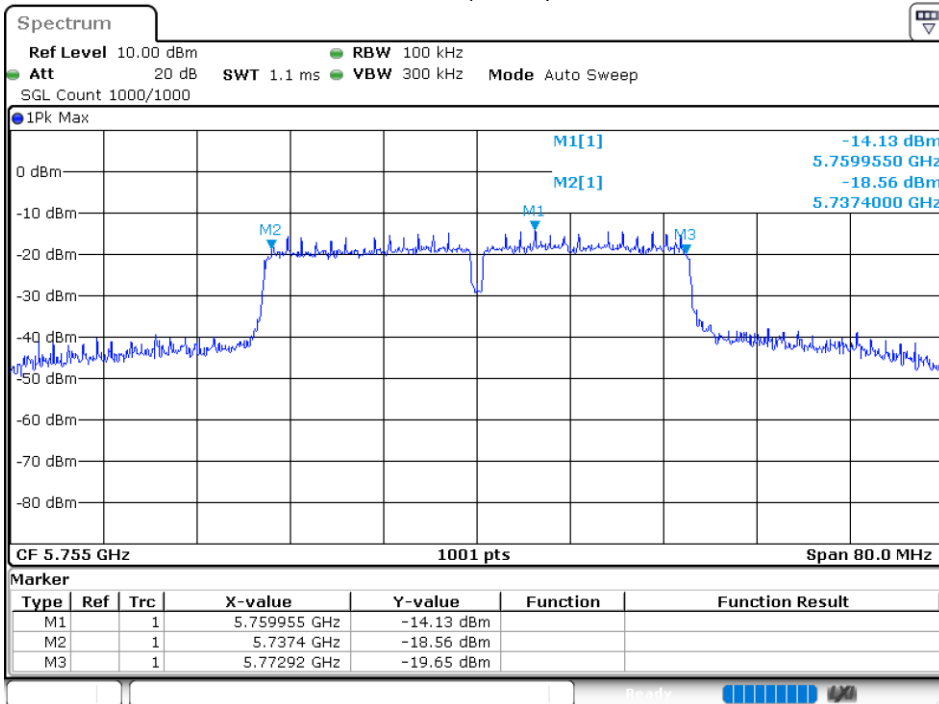

EBW NVNT 802.11ac40 5795MHz Ant1

EBW NVNT 802.11ac80 5775MHz Ant1

EBW NVNT 802.11n(HT20) 5745MHz Ant1

EBW NVNT 802.11n(HT20) 5785MHz Ant1

EBW NVNT 802.11n(HT20) 5825MHz Ant1

EBW NVNT 802.11n(HT40) 5755MHz Ant1

EBW NVNT 802.11n(HT40) 5795MHz Ant1

5.3 OCCUPIED CHANNEL BANDWIDTH

Condition	Mode	Frequency (MHz)	Antenna	99% OBW (MHz)	-26 dB Bandwidth (MHz)	Verdict
NVNT	802.11a	5745	Ant 1	18.3816	35.16	Pass
NVNT	802.11a	5785	Ant 1	17.3427	25.48	Pass
NVNT	802.11a	5825	Ant 1	17.5025	28.16	Pass
NVNT	802.11ac20	5745	Ant 1	18.022	35.64	Pass
NVNT	802.11ac20	5785	Ant 1	17.7822	26.28	Pass
NVNT	802.11ac20	5825	Ant 1	17.9021	30.36	Pass
NVNT	802.11ac40	5755	Ant 1	36.8432	74.96	Pass
NVNT	802.11ac40	5795	Ant 1	36.2038	54.88	Pass
NVNT	802.11ac80	5775	Ant 1	75.6044	99.2	Pass
NVNT	802.11n(HT20)	5745	Ant 1	18.0619	33.08	Pass
NVNT	802.11n(HT20)	5785	Ant 1	17.8621	27.32	Pass
NVNT	802.11n(HT20)	5825	Ant 1	18.0619	29.6	Pass
NVNT	802.11n(HT40)	5755	Ant 1	36.6833	64.48	Pass
NVNT	802.11n(HT40)	5795	Ant 1	36.2038	48.08	Pass