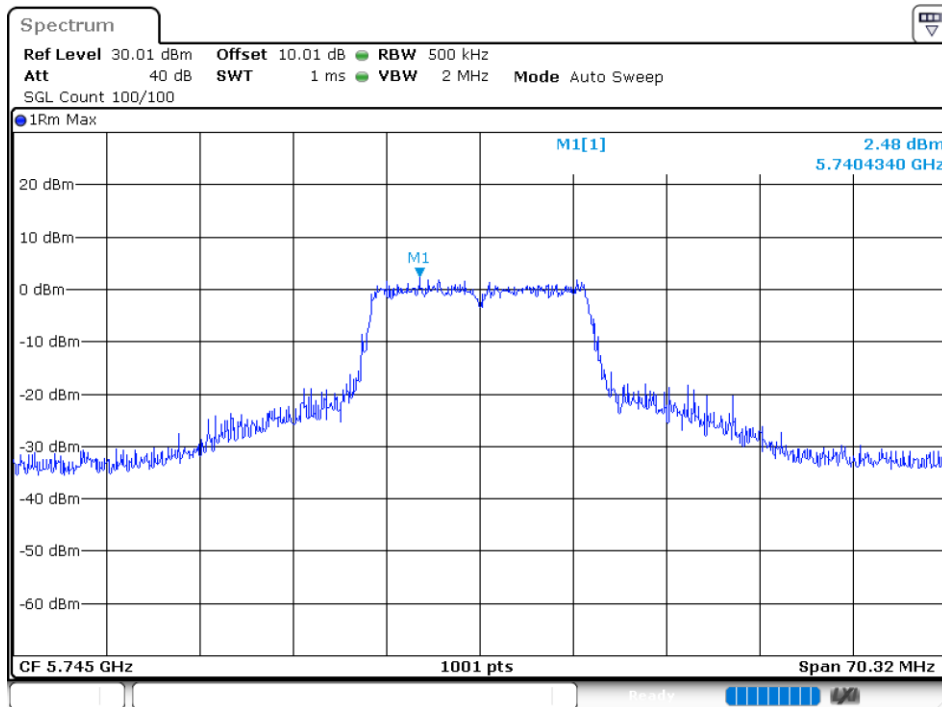

5.4 MAXIMUM POWER SPECTRAL DENSITY LEVEL

Condition	Mode	Frequency (MHz)	Antenna	Max PSD (dBm)	Limit (dBm)	Verdict
NVNT	802.11a	5745	Ant 1	2.477	30	Pass
NVNT	802.11a	5785	Ant 1	2.193	30	Pass
NVNT	802.11a	5825	Ant 1	1.256	30	Pass
NVNT	802.11ac20	5745	Ant 1	2.278	30	Pass
NVNT	802.11ac20	5785	Ant 1	3.114	30	Pass
NVNT	802.11ac20	5825	Ant 1	2.86	30	Pass
NVNT	802.11ac40	5755	Ant 1	-0.394	30	Pass
NVNT	802.11ac40	5795	Ant 1	-0.747	30	Pass
NVNT	802.11ac80	5775	Ant 1	-4.461	30	Pass
NVNT	802.11n(HT20)	5745	Ant 1	2.466	30	Pass
NVNT	802.11n(HT20)	5785	Ant 1	2.324	30	Pass
NVNT	802.11n(HT20)	5825	Ant 1	2.026	30	Pass
NVNT	802.11n(HT40)	5755	Ant 1	-0.907	30	Pass
NVNT	802.11n(HT40)	5795	Ant 1	0.21	30	Pass

PSD NVNT 802.11a 5745MHz Ant1