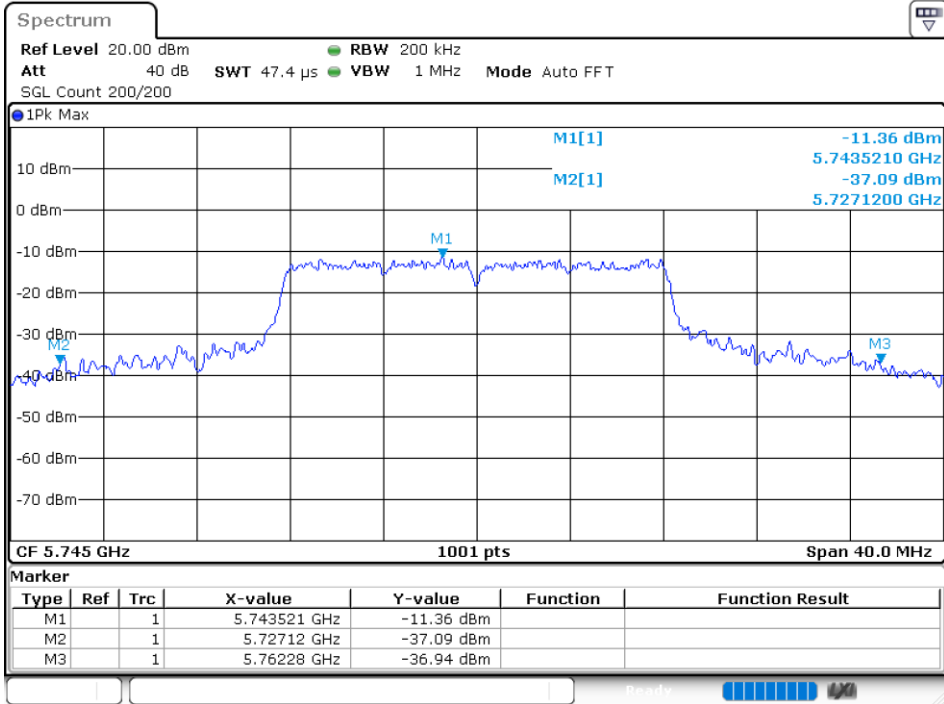

-26 dB BW NVNT 802.11a 5745MHz Ant1