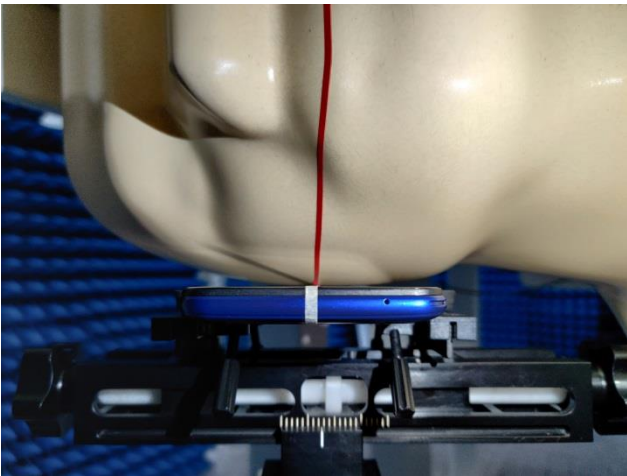

EUT Photos (Model: Elite T6)

EUT Antenna Locations

SAR Test Setup Photos

Head

Right Cheek

Right Tilted

Left Cheek

Left Tilted

Body

Front side (10mm)

Back side(10mm)

Top side(10mm)

Bottom side(10mm)

Left side(10mm)

Right side(10mm)