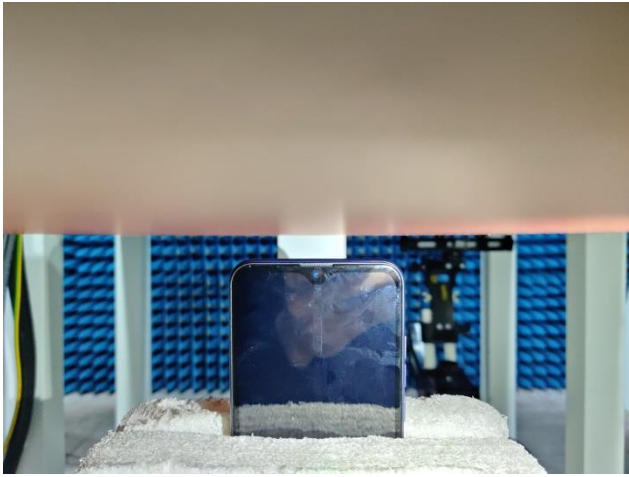

EUT Photos (Model: Elite T6)

EUT Antenna Locations

SAR Test Setup Photos

Head

Right Cheek

Right Tilted

Left Cheek

Left Tilted

Body

Front side (10mm)

Back side(10mm)

Top side(10mm)

Bottom side(10mm)

Left side(10mm)

Right side(10mm)