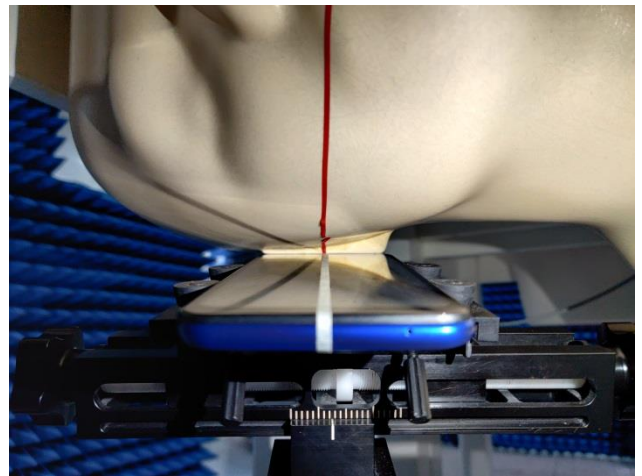

EUT Photos (Model: Elite T6)

EUT Antenna Locations

SAR Test Setup Photos

Head

Right Cheek

Right Tilted

Left Cheek

Left Tilted

Body

Front side (10mm)

Back side(10mm)

Top side(10mm)

Bottom side(10mm)

Left side(10mm)

Right side(10mm)