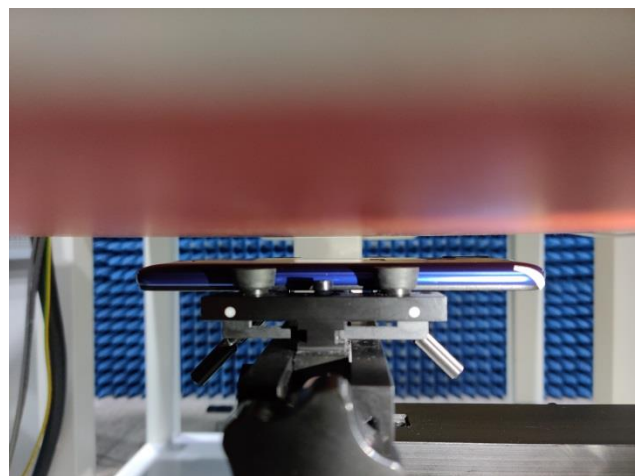

EUT Photos (Model: Elite T6)

EUT Antenna Locations

SAR Test Setup Photos

Head

Right Cheek

Right Tilted

Left Cheek

Left Tilted

Body

Front side (10mm)

Back side(10mm)

Top side(10mm)

Bottom side(10mm)

Left side(10mm)

Right side(10mm)