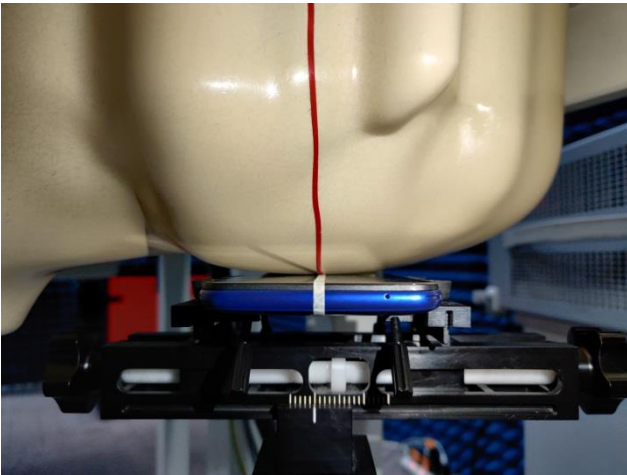

EUT Photos (Model: Elite T6)

EUT Antenna Locations

SAR Test Setup Photos

Head

Right Cheek

Right Tilted

Left Cheek

Left Tilted

Body

Front side (10mm)

Back side(10mm)

Top side(10mm)

Bottom side(10mm)

Left side(10mm)

Right side(10mm)