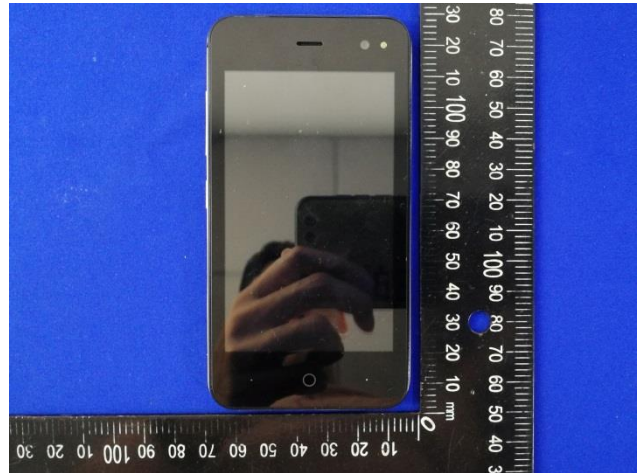

# EUT Photos (Model: Elite T4)

## Body

Front side (10mm)

Back side(10mm)

Top side(10mm)

Bottom side(10mm)

Left side(10mm)

Right side(10mm)

Back side with headset(10mm)