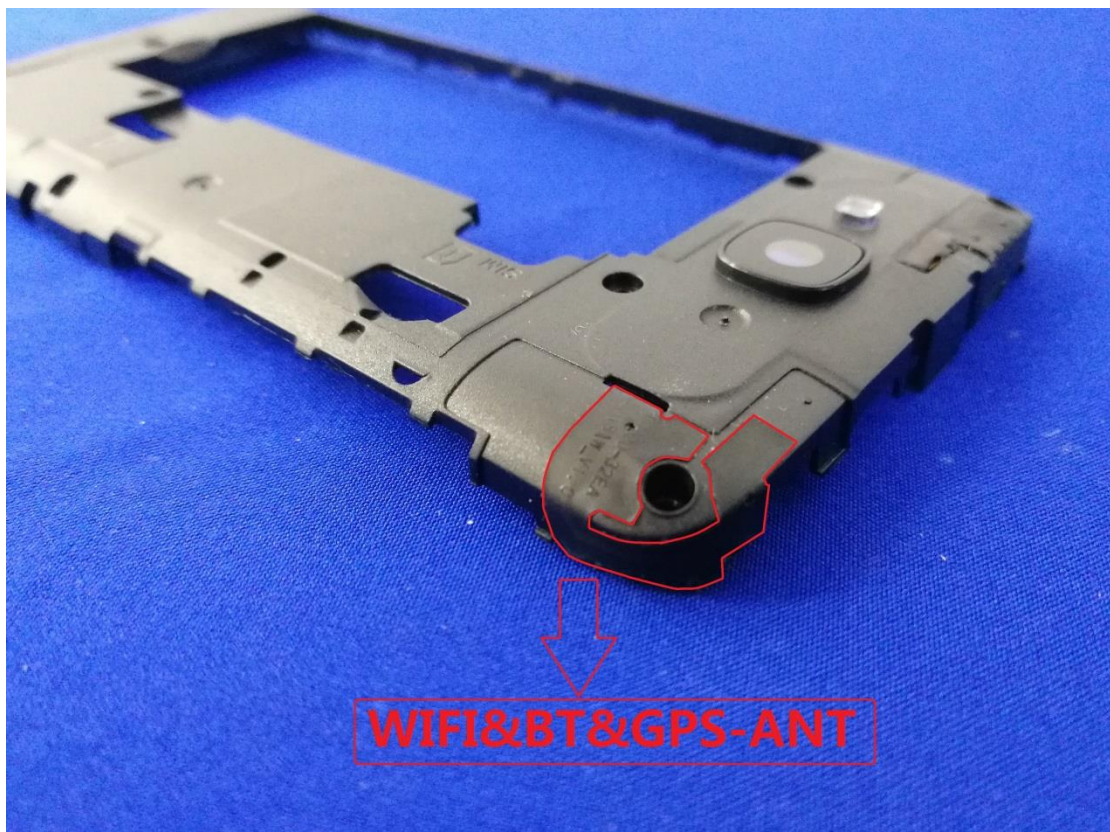

EUT Antenna Locations