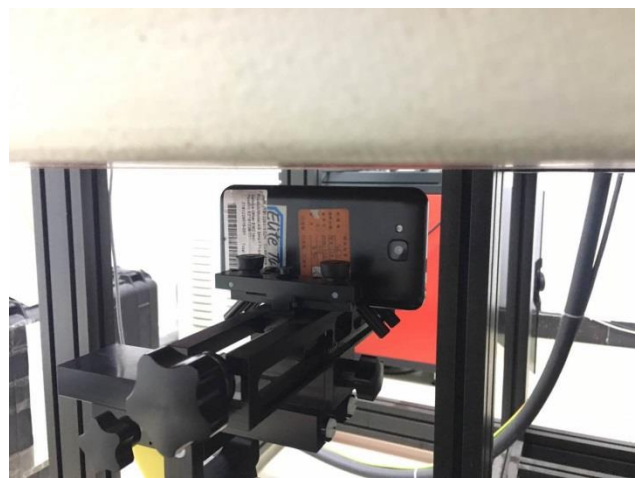

## Body

Front side (10mm)

Back side(10mm)

Top side(10mm)

Bottom side(10mm)

Left side(10mm)

Right side(10mm)

Back side with headset(10mm)

## EUT holder Perturbation Evaluation Test Setup Photos

DUT with device holder (DUT direct contact with the phantom)

DUT without device holder (DUT direct contact with the phantom)