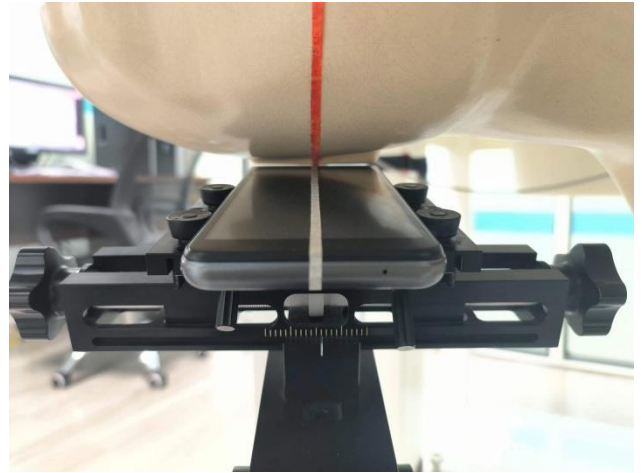

Right Tilted