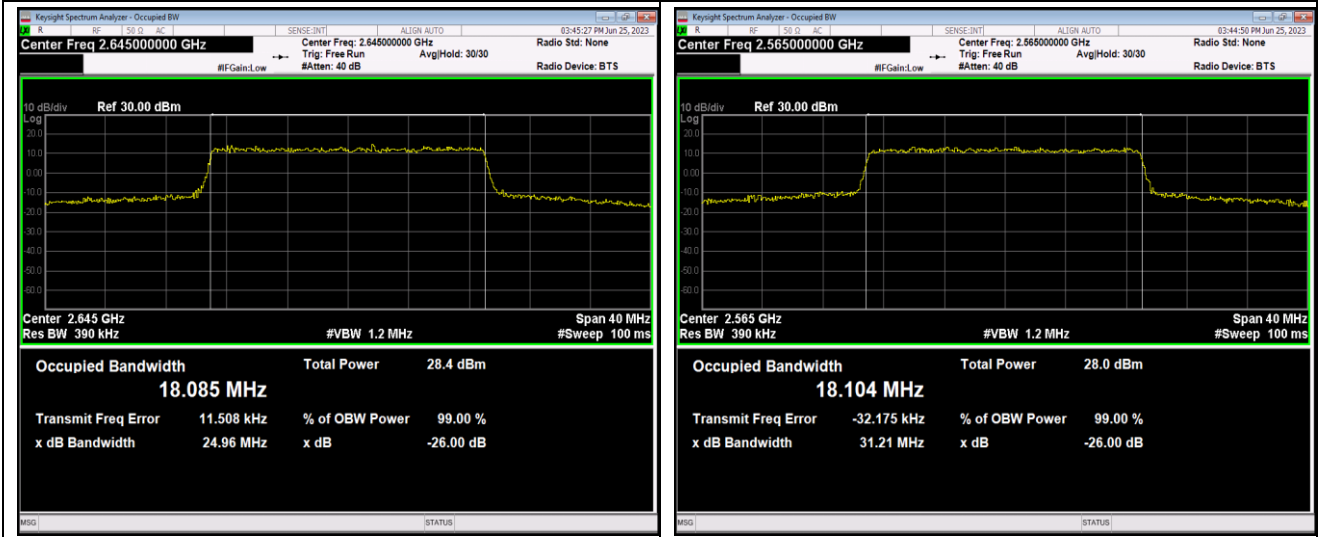

Band41-20MHz-QPSK-41140-100RB#0

Band41-20MHz-16QAM-40340-100RB#0

Band41-20MHz-16QAM-40740-100RB#0

Band41-20MHz-16QAM-41140-100RB#0