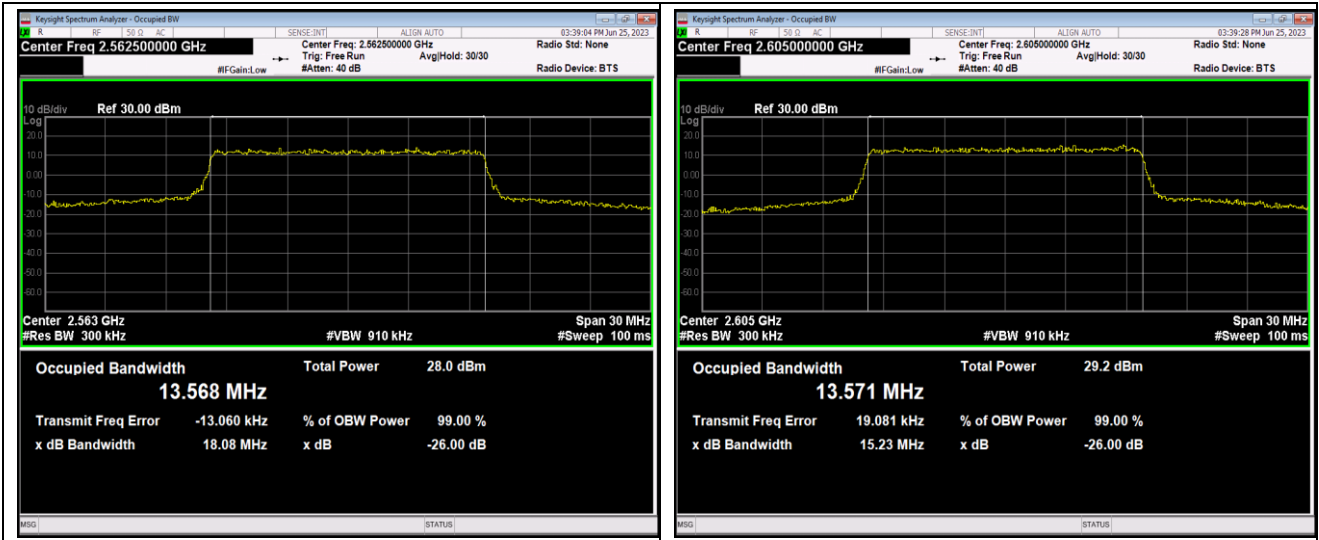

Band41-15MHz-QPSK-41165-75RB#0

Band41-15MHz-16QAM-40315-75RB#0