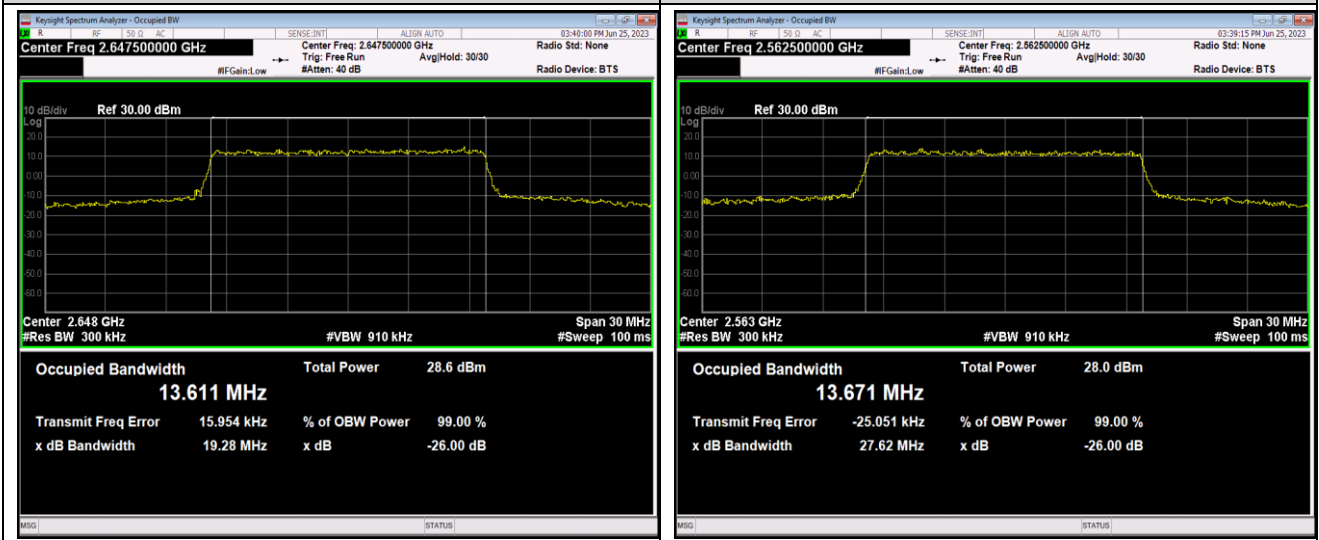

Test Graphs

Band41-15MHz-QPSK-41165-75RB#0

Band41-15MHz-16QAM-40315-75RB#0

Band41-15MHz-16QAM-40740-75RB#0

Band41-15MHz-16QAM-41165-75RB#0

Band41-20MHz-QPSK-40340-100RB#0

Band41-20MHz-QPSK-40740-100RB#0

Band41-20MHz-QPSK-41140-100RB#0