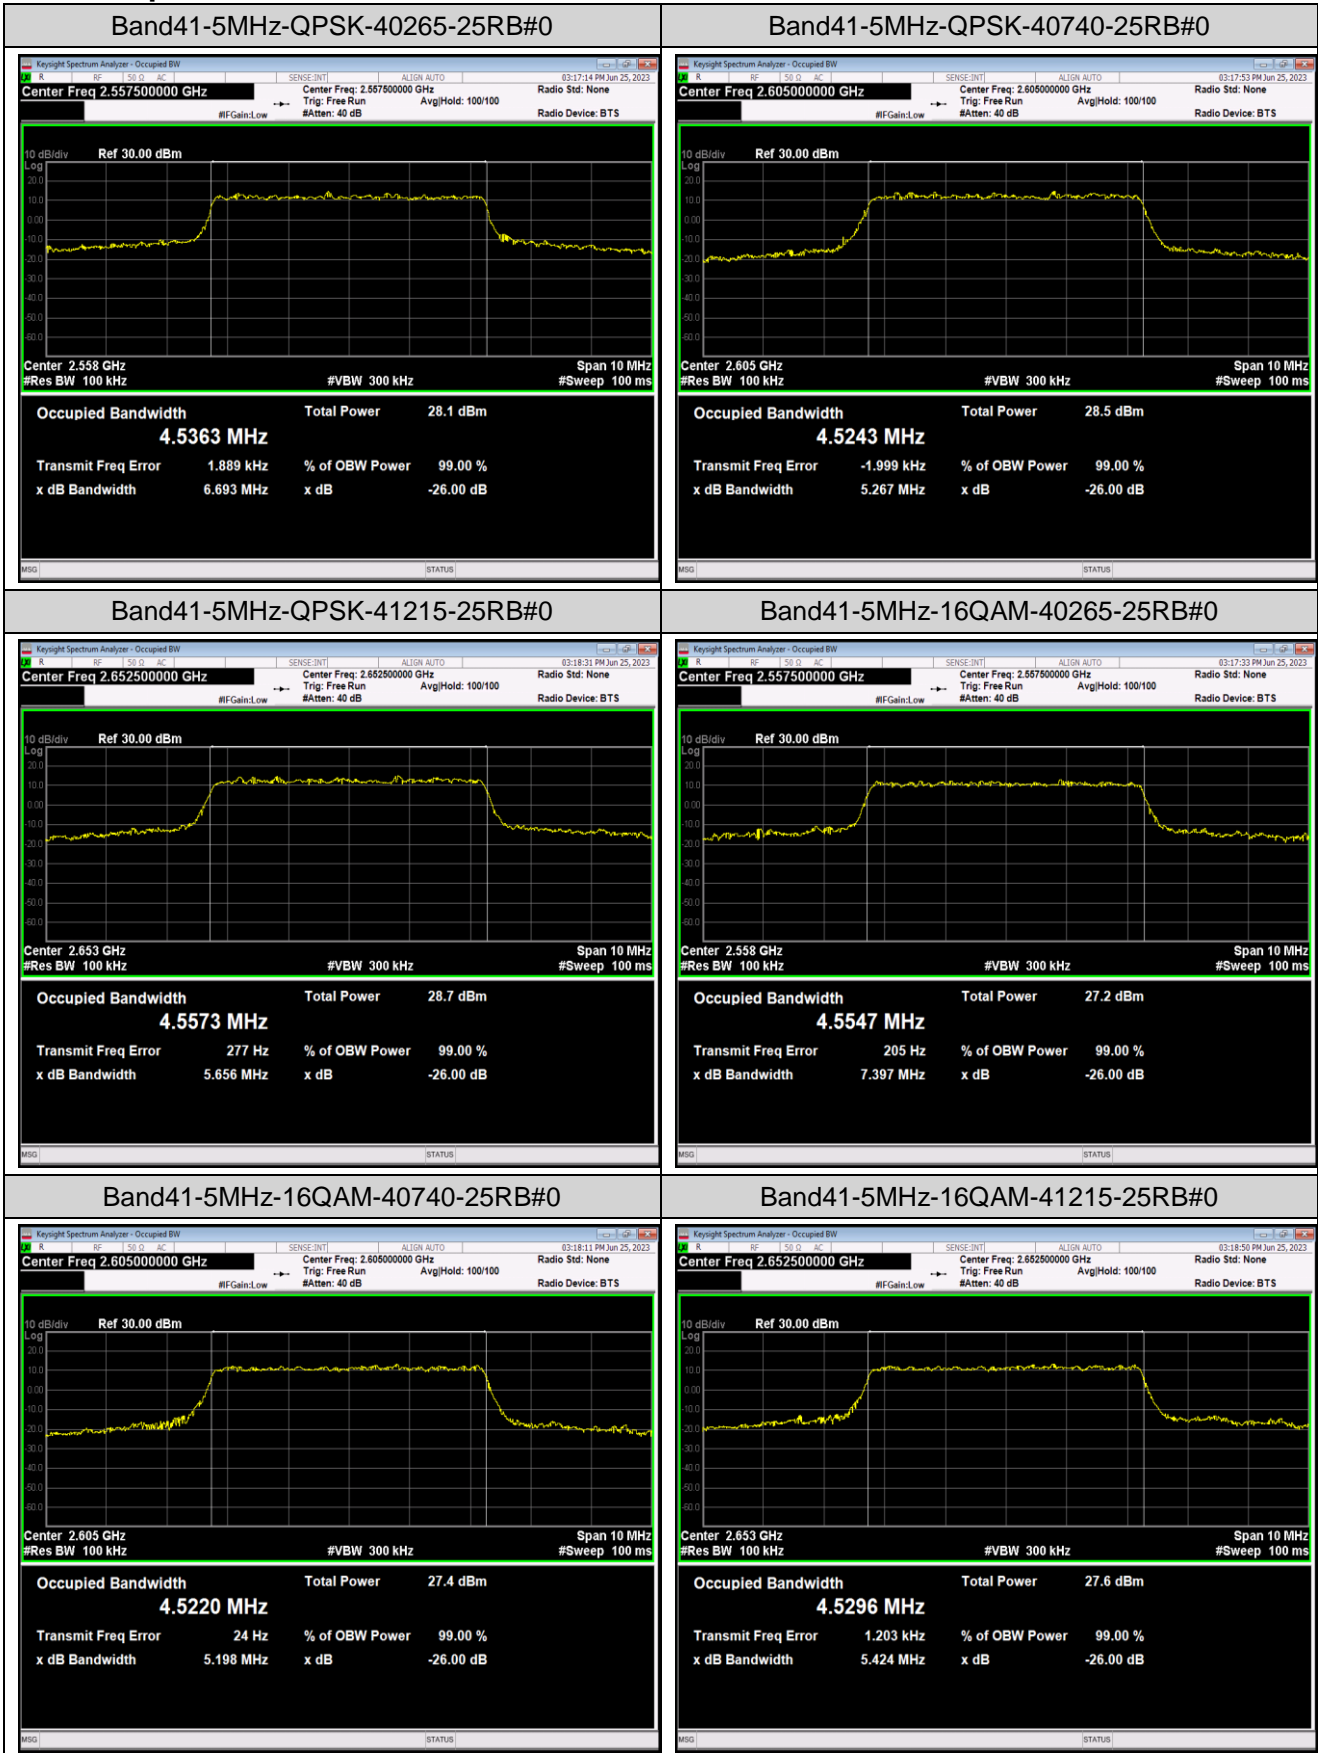

Test Graphs