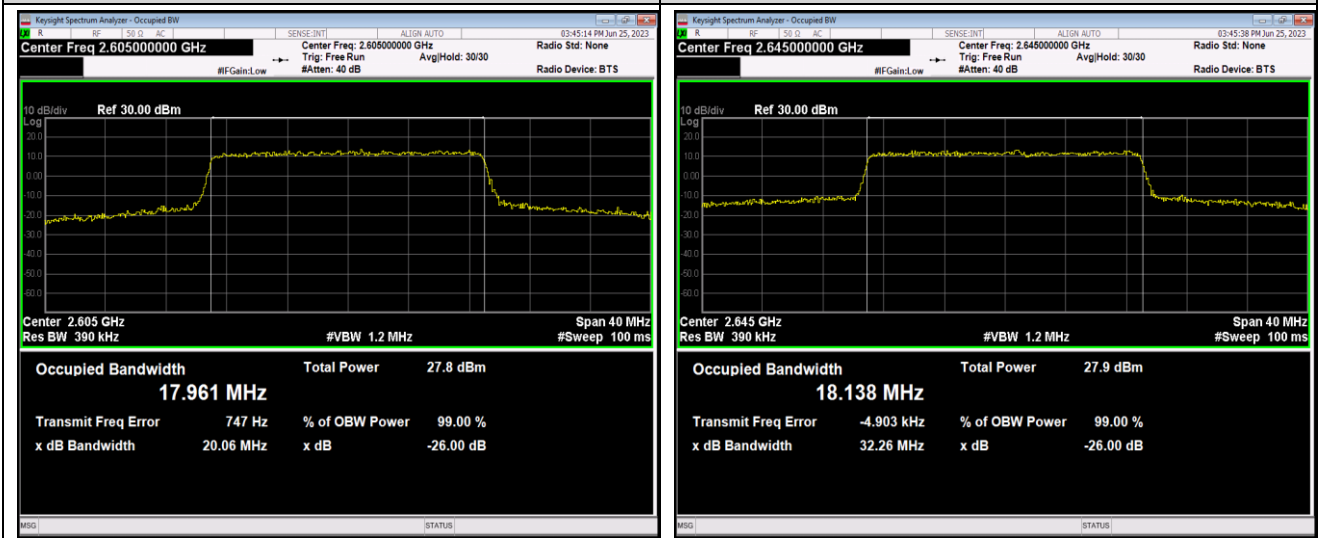

Band41-20MHz-16QAM-40740-100RB#0

Band41-20MHz-16QAM-41140-100RB#0

Band71-5MHz-QPSK-133147-25RB#0

Band71-5MHz-QPSK-133297-25RB#0