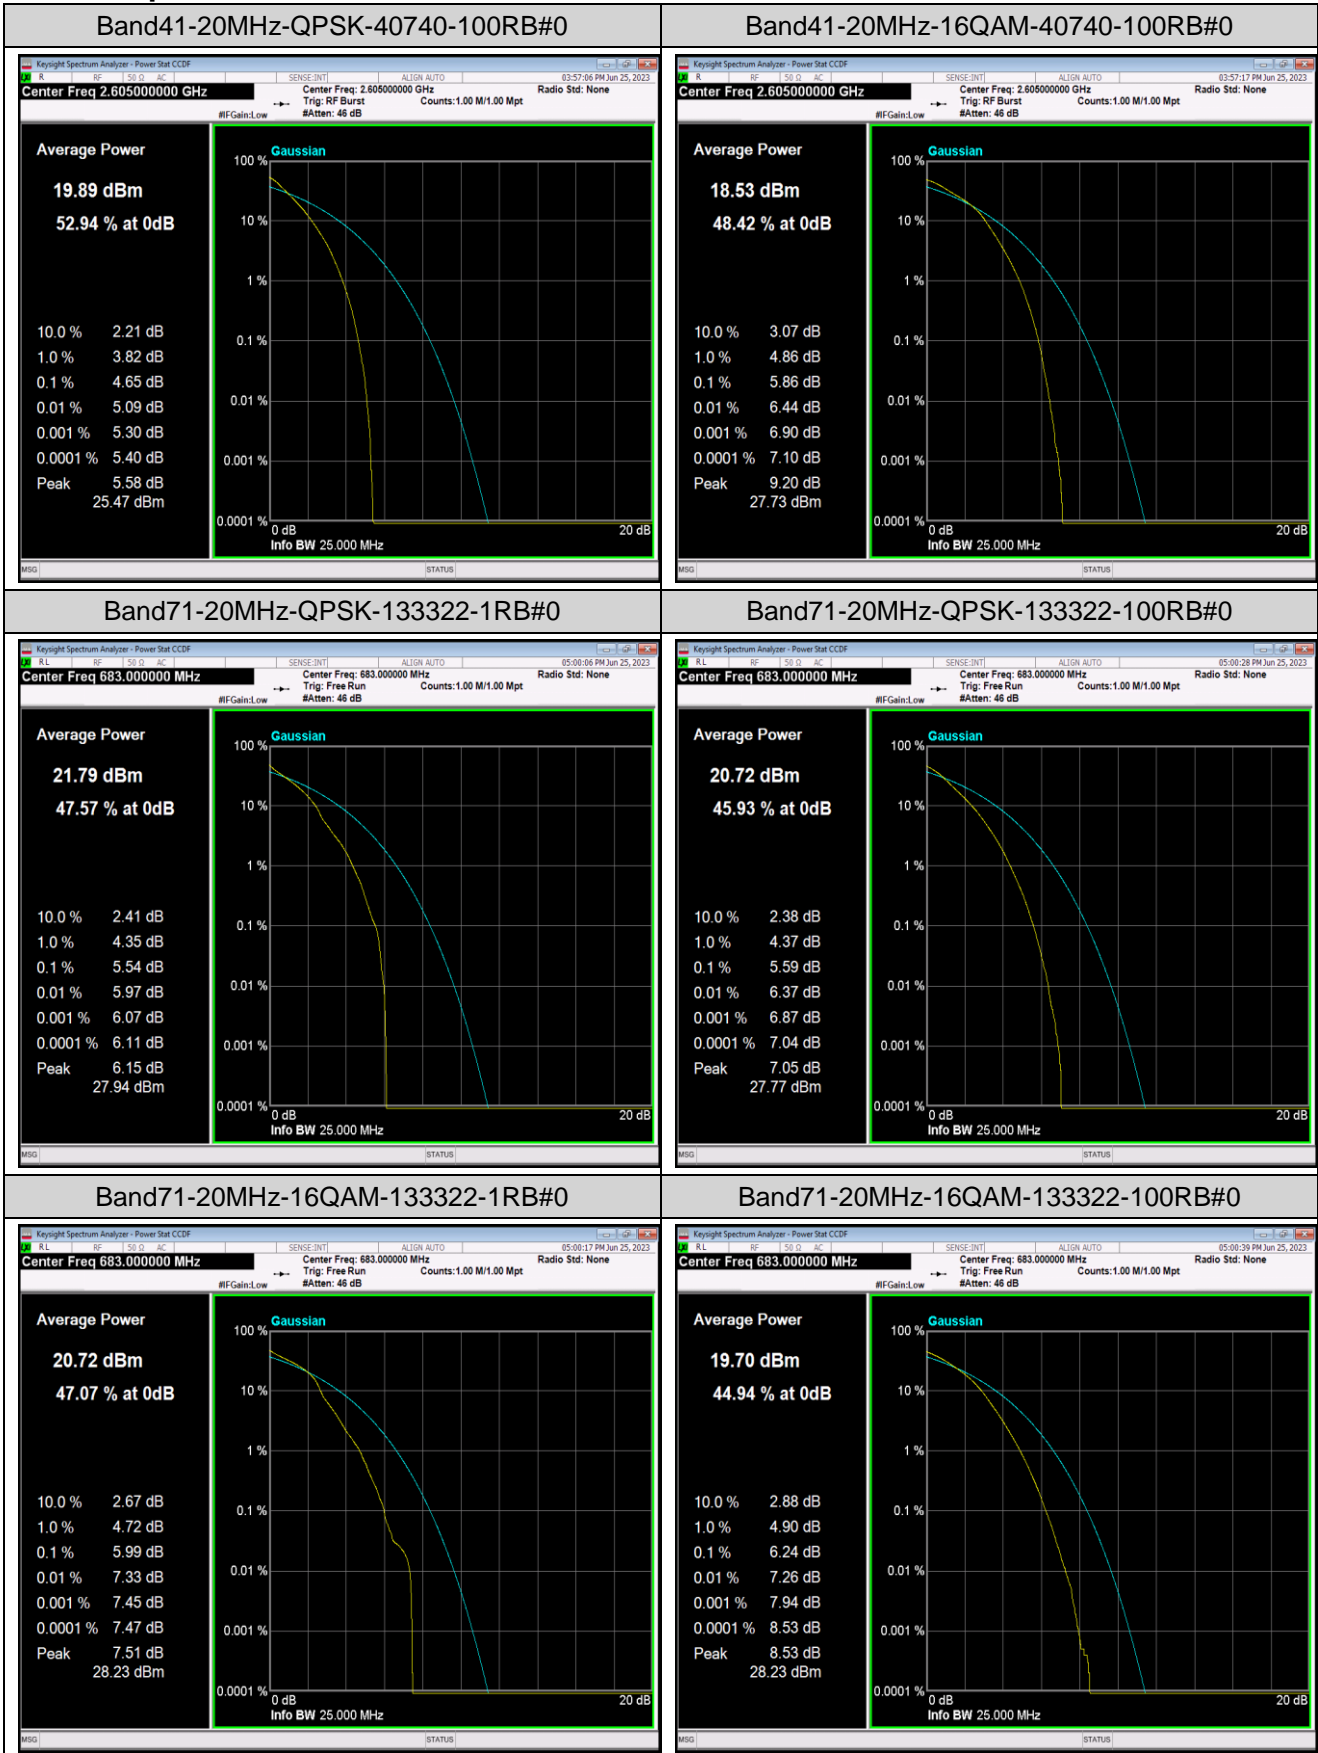

Test Graphs