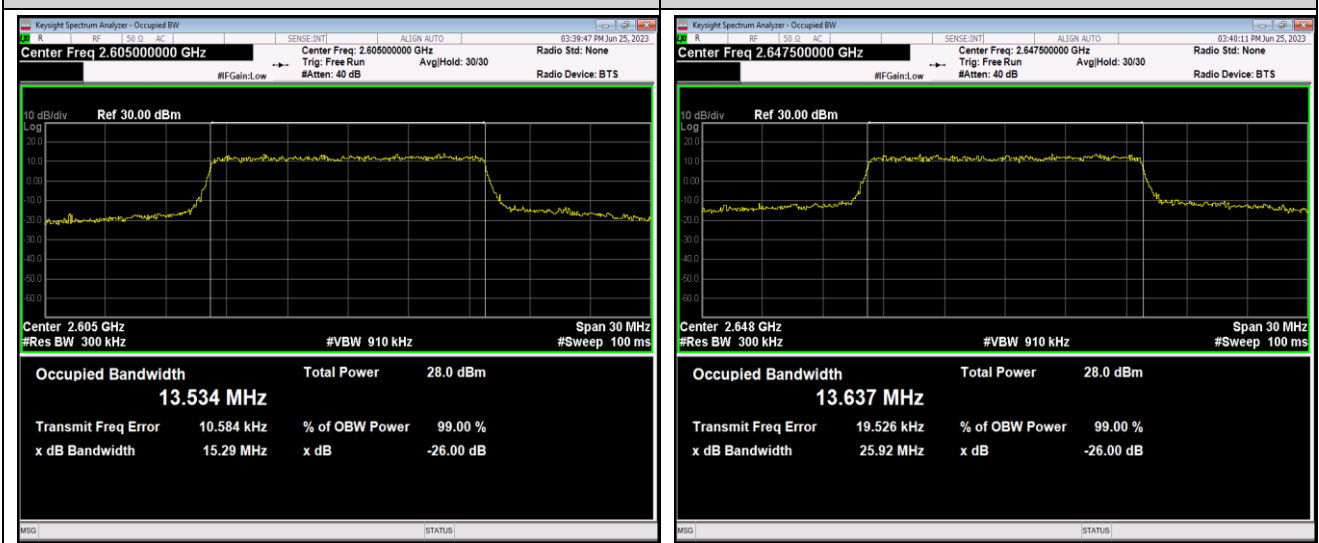

Test Graphs

Band41-15MHz-QPSK-41165-75RB#0

Band41-15MHz-16QAM-40315-75RB#0

Band41-15MHz-16QAM-40740-75RB#0

Band41-15MHz-16QAM-41165-75RB#0

Band41-20MHz-QPSK-40340-100RB#0

Band41-20MHz-QPSK-40740-100RB#0

Band41-20MHz-QPSK-41140-100RB#0