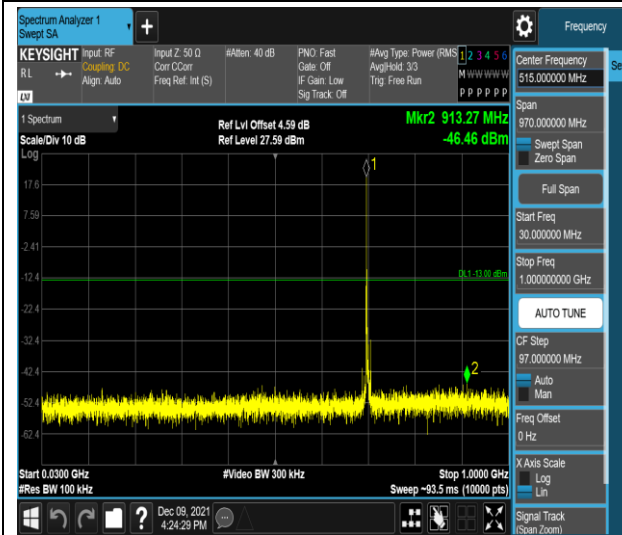

Band12-10MHz-16QAM-23130-1RB#0-Range1:30~1000MHz

Band17-5MHz-QPSK-23755-1RB#0-Range1:30~1000MHz