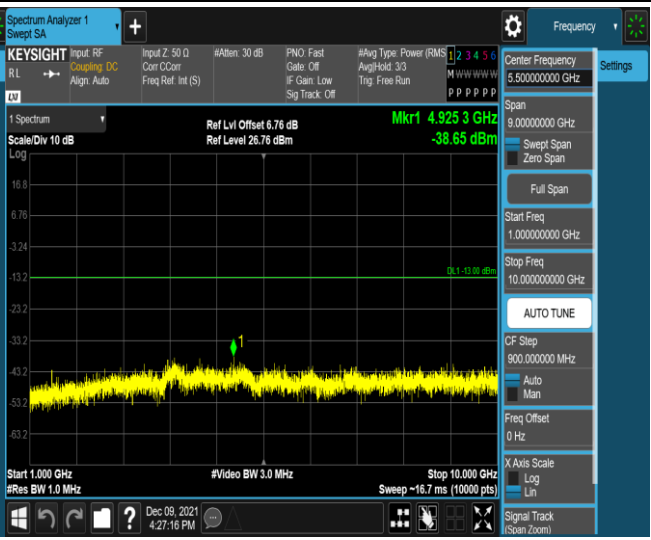

Band12-10MHz-16QAM-23130-1RB#0-Range2:1000~10000MHz

Band17-5MHz-QPSK-23755-1RB#0-Range1:30~1000MHz

Band17-5MHz-QPSK-23755-1RB#0-Range2:1000~10000MHz

Band17-5MHz-16QAM-23790-1RB#0-Range1:30~1000MHz

Band17-5MHz-16QAM-23790-1RB#0-Range2:1000~10000MHz