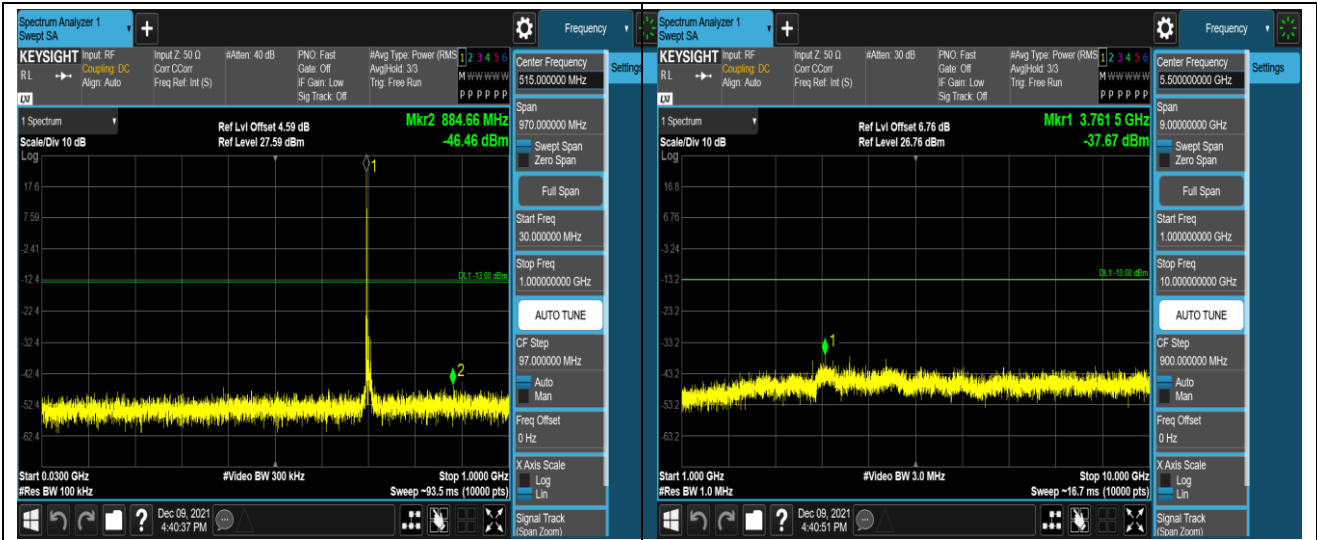

Band12-10MHz-16QAM-23130-1RB#0-Range2:1000~10000MHz

Band17-5MHz-QPSK-23755-1RB#0-Range1:30~1000MHz

Band17-5MHz-QPSK-23755-1RB#0-Range2:1000~10000MHz

Band17-5MHz-16QAM-23790-1RB#0-Range1:30~1000MHz

Band17-5MHz-16QAM-23790-1RB#0-Range2:1000~10000MHz

Band17-5MHz-16QAM-23825-1RB#0-Range1:30~1000MHz

Band17-5MHz-16QAM-23825-1RB#0-Range2:1000~10000MHz

Band17-10MHz-16QAM-23780-1RB#0-Range1:30
~1000MHz

Band17-10MHz-16QAM-23780-1RB#0-Range2:1000~
10000MHz

Band17-10MHz-16QAM-23790-1RB#0-Range1:30
~1000MHz