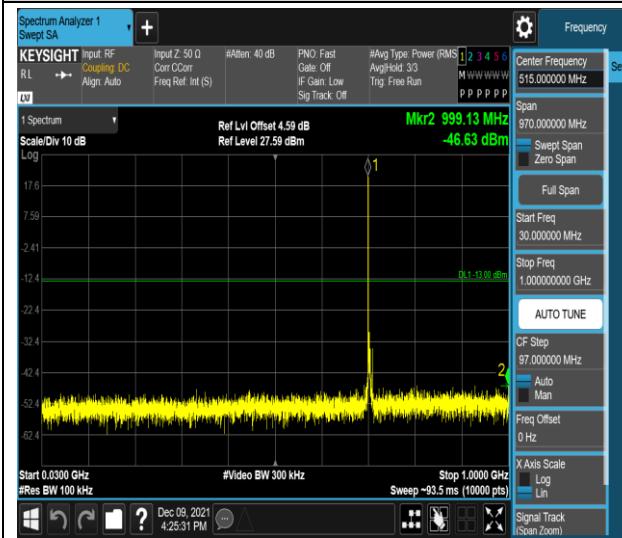

Band17-5MHz-QPSK-23755-1RB#0-Range1:30~1000MHz