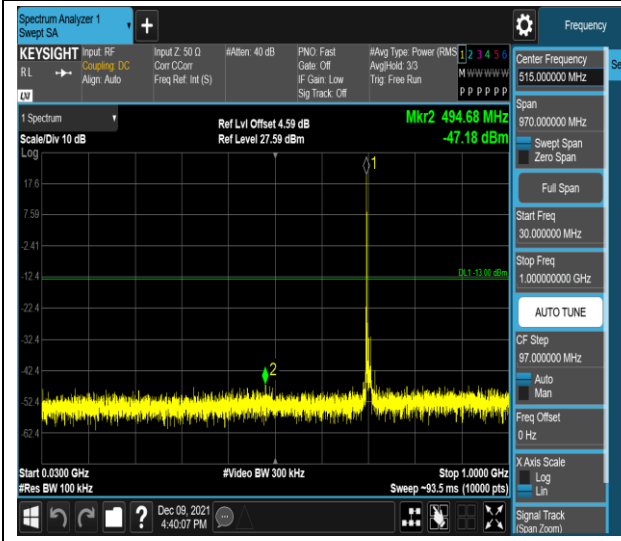

Band12-10MHz-16QAM-23130-1RB#0-Range2:1000~10000MHz

Band17-5MHz-QPSK-23755-1RB#0-Range1:30~1000MHz

Band17-5MHz-QPSK-23755-1RB#0-Range2:1000~10000MHz

Band17-5MHz-16QAM-23790-1RB#0-Range1:30~1000MHz

Band17-5MHz-16QAM-23790-1RB#0-Range2:1000~10000MHz

Band17-5MHz-16QAM-23825-1RB#0-Range1:30~1000MHz

Band17-5MHz-16QAM-23825-1RB#0-Range2:1000~10000MHz

Band17-10MHz-16QAM-23780-1RB#0-Range1:30
~1000MHz

Band17-10MHz-16QAM-23780-1RB#0-Range2:1000~
10000MHz

Band17-10MHz-16QAM-23790-1RB#0-Range1:30
~1000MHz