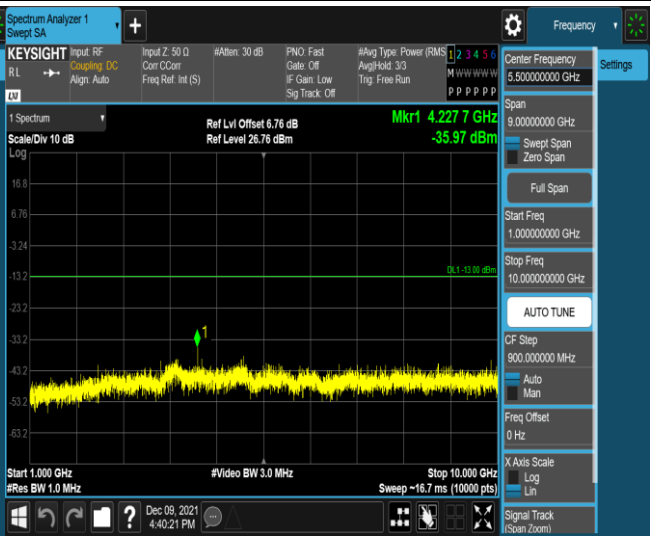

Band17-5MHz-16QAM-23825-1RB#0-Range2:1000~10000MHz