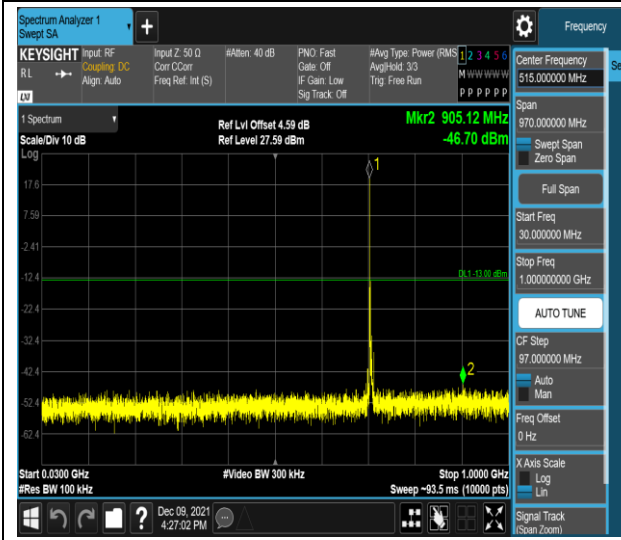

Band12-10MHz-16QAM-23130-1RB#0-Range2:1000~10000MHz

Band17-5MHz-QPSK-23755-1RB#0-Range1:30~1000MHz

Band17-5MHz-QPSK-23755-1RB#0-Range2:1000~10000MHz

Band17-5MHz-16QAM-23790-1RB#0-Range1:30~1000MHz

Band17-5MHz-16QAM-23790-1RB#0-Range2:1000~10000MHz

Band17-5MHz-16QAM-23825-1RB#0-Range1:30~1000MHz

Band17-5MHz-16QAM-23825-1RB#0-Range2:1000~10000MHz

Band17-10MHz-16QAM-23780-1RB#0-Range1:30
~1000MHz

Band17-10MHz-16QAM-23780-1RB#0-Range2:1000~
10000MHz

Band17-10MHz-16QAM-23790-1RB#0-Range1:30
~1000MHz