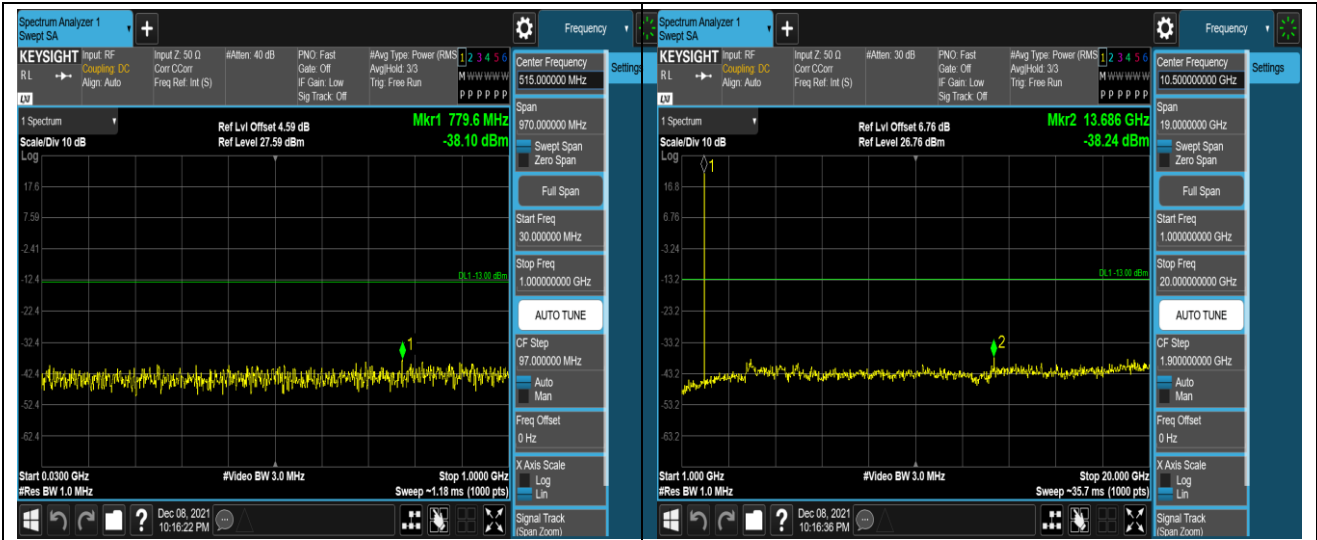

Band2-1.4MHz-QPSK-19193-1RB#0-Range1:30~1000MHz

Band2-1.4MHz-QPSK-19193-1RB#0-Range2:1000~20000MHz