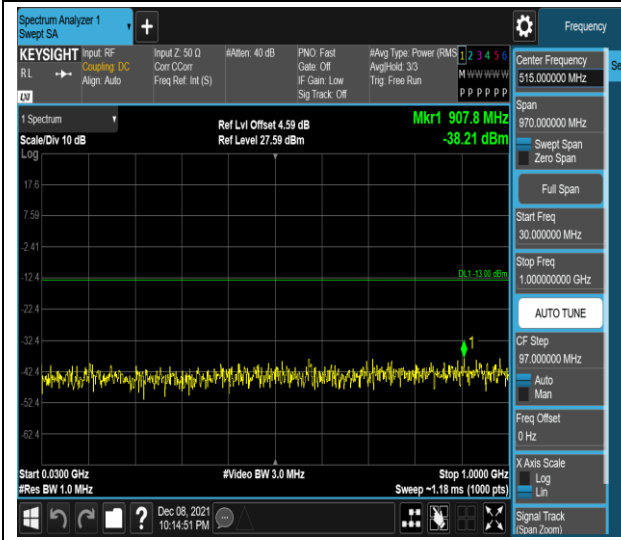

Band2-1.4MHz-16QAM-18607-1RB#0-Range1:30~1000MHz