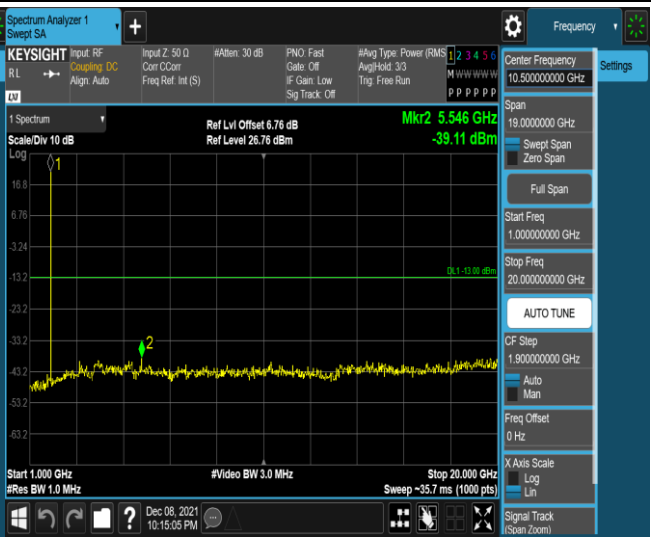

Band2-1.4MHz-16QAM-18607-1RB#0-Range2:1000~20000MHz