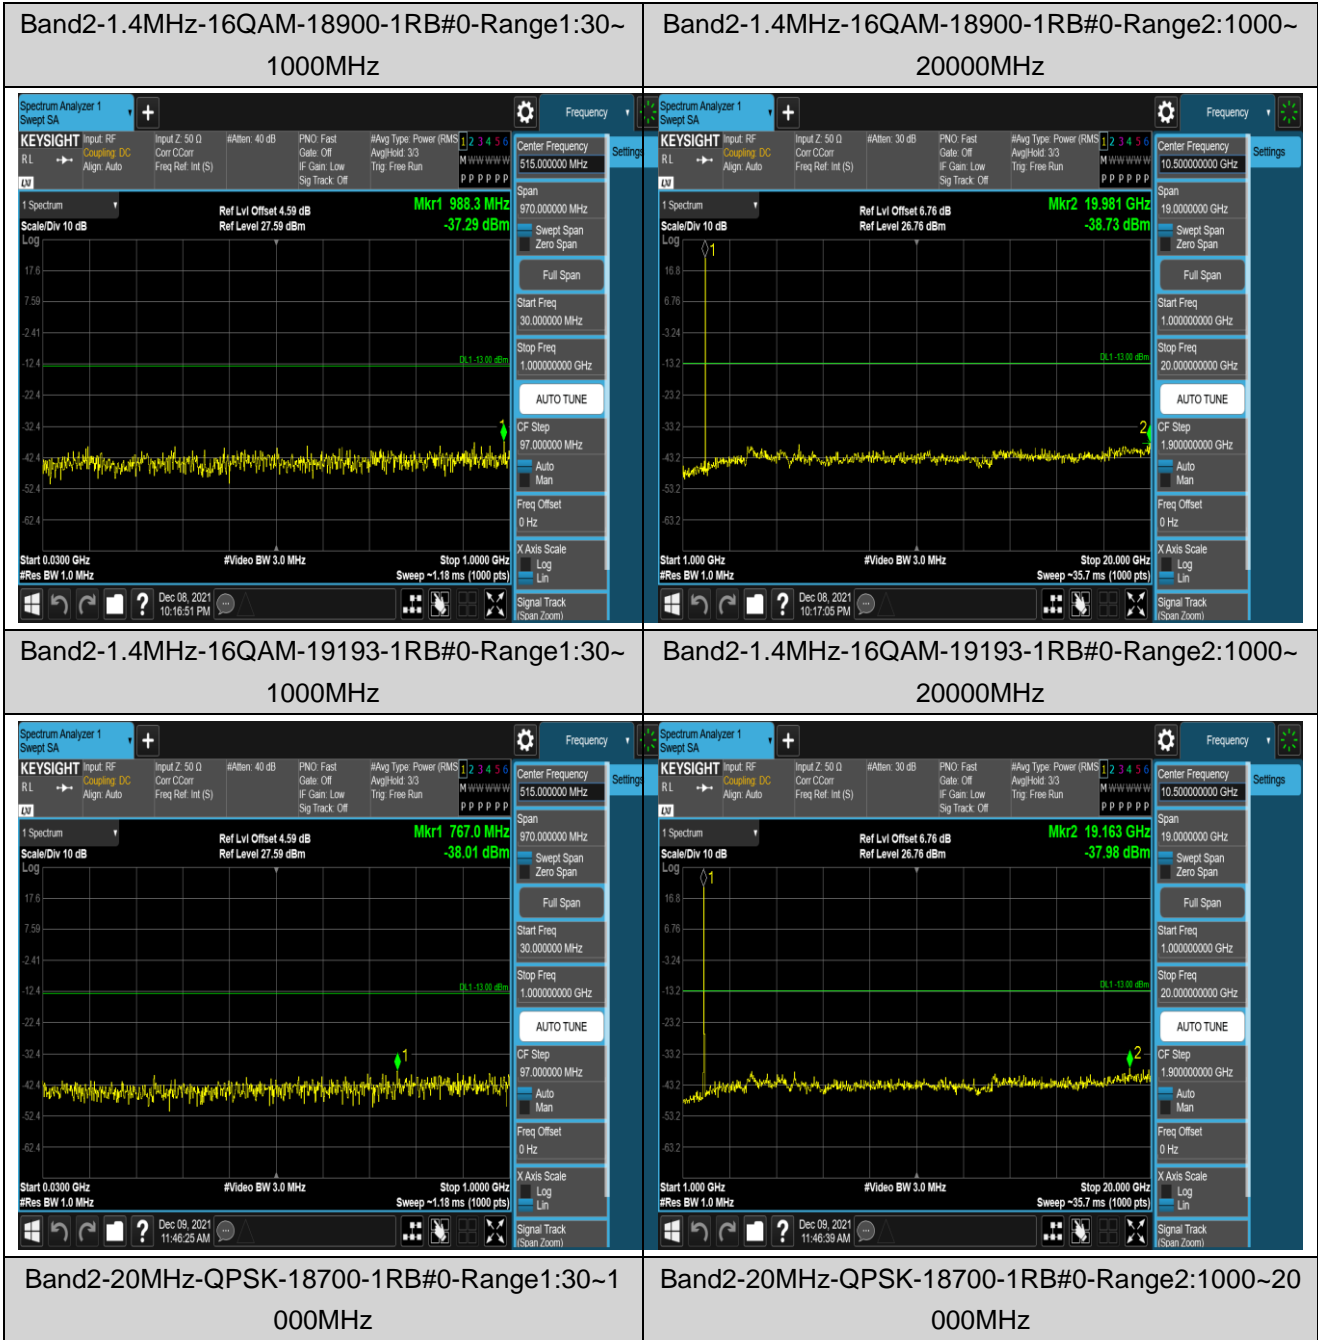

Remark: All bandwidth and all modulation had been tested, but only the worst case data displayed in this report.

Test Graphs

Band2-1.4MHz-QPSK-18607-1RB#0-Range1:30~1000MHz

Band2-1.4MHz-QPSK-18607-1RB#0-Range2:1000~20000MHz

Band2-1.4MHz-QPSK-18900-1RB#0-Range1:30~1000MHz

Band2-1.4MHz-QPSK-18900-1RB#0-Range2:1000~20000MHz

Band2-1.4MHz-QPSK-19193-1RB#0-Range1:30~1000MHz

Band2-1.4MHz-QPSK-19193-1RB#0-Range2:1000~20000MHz

Band2-1.4MHz-16QAM-18607-1RB#0-Range1:30~1000MHz

Band2-1.4MHz-16QAM-18607-1RB#0-Range2:1000~20000MHz

Band2-20MHz-QPSK-18900-1RB#0-Range1:30~1000MHz

Band2-20MHz-QPSK-18900-1RB#0-Range2:1000~20000MHz

Band2-20MHz-QPSK-19100-1RB#0-Range1:30~1000MHz

Band2-20MHz-QPSK-19100-1RB#0-Range2:1000~20000MHz