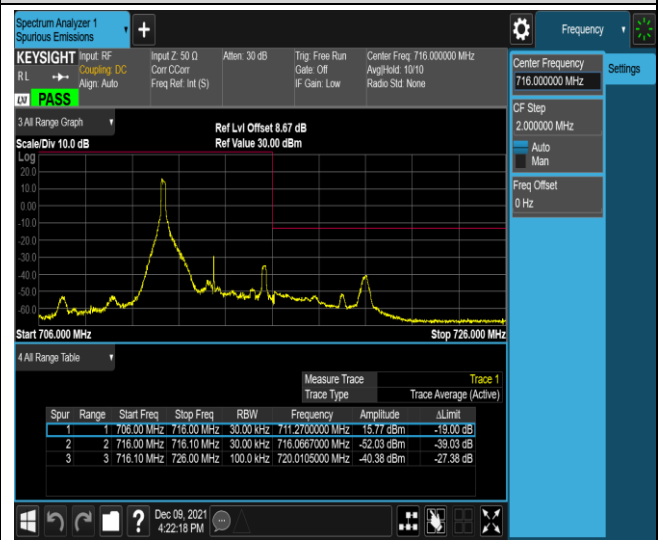

Band17-5MHz-QPSK-23755-1RB#24

Band17-5MHz-QPSK-23825-1RB#0