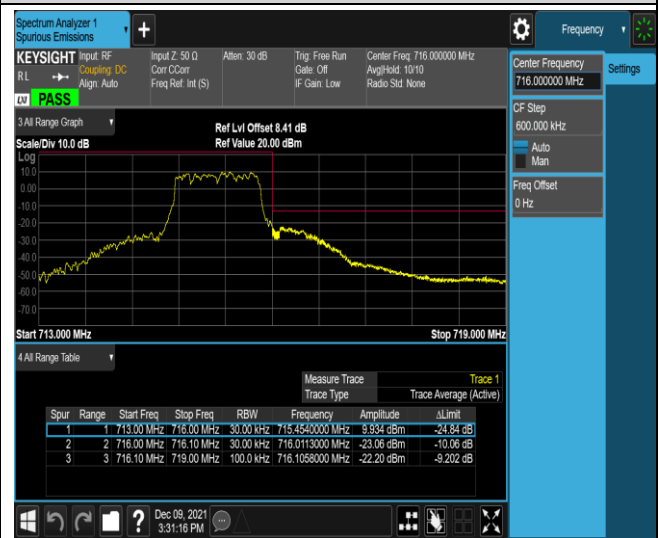

Band12-1.4MHz-QPSK-23017-1RB#5

Band12-1.4MHz-QPSK-23017-6RB#0

Band12-1.4MHz-QPSK-23173-1RB#0

Band12-1.4MHz-QPSK-23173-1RB#5

Band12-1.4MHz-QPSK-23173-6RB#0

Band12-1.4MHz-16QAM-23173-1RB#5

Band12-1.4MHz-16QAM-23173-6RB#0