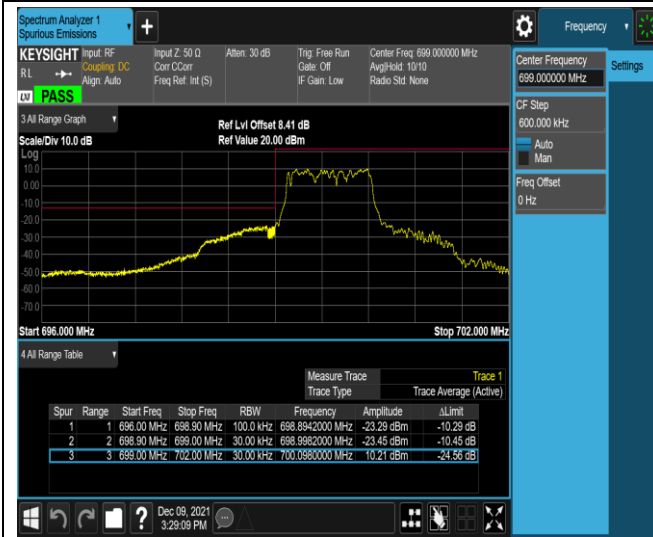

Band12-1.4MHz-QPSK-23017-1RB#0

Band12-1.4MHz-QPSK-23017-6RB#0