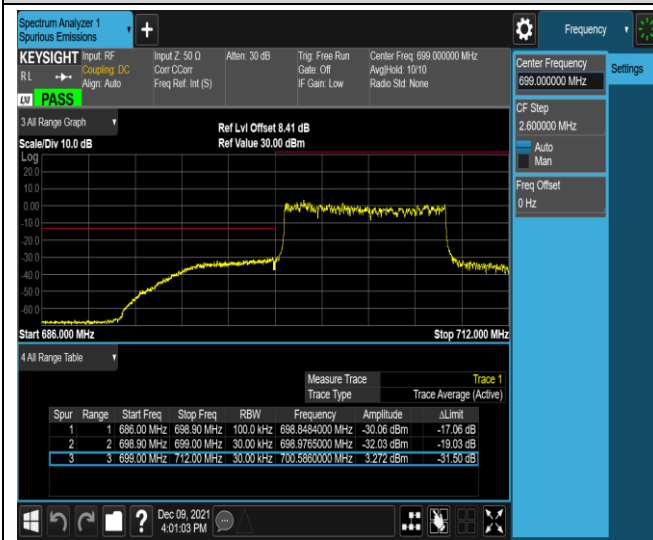

Band12-10MHz-QPSK-23060-1RB#0

Band12-10MHz-QPSK-23060-50RB#0