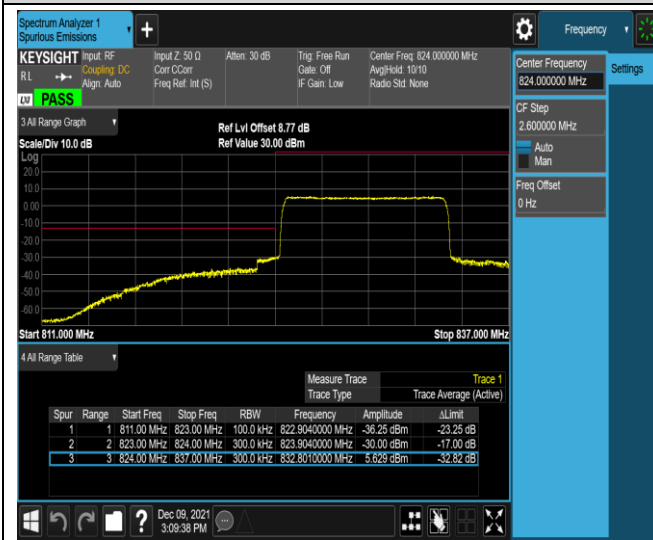

Band5-10MHz-16QAM-20450-1RB#0

Band5-10MHz-16QAM-20450-1RB#49

Band5-10MHz-16QAM-20450-50RB#0

Band5-10MHz-16QAM-20600-1RB#0

Band5-10MHz-16QAM-20600-1RB#49

Band5-10MHz-16QAM-20600-50RB#0

Band12-1.4MHz-QPSK-23017-1RB#0