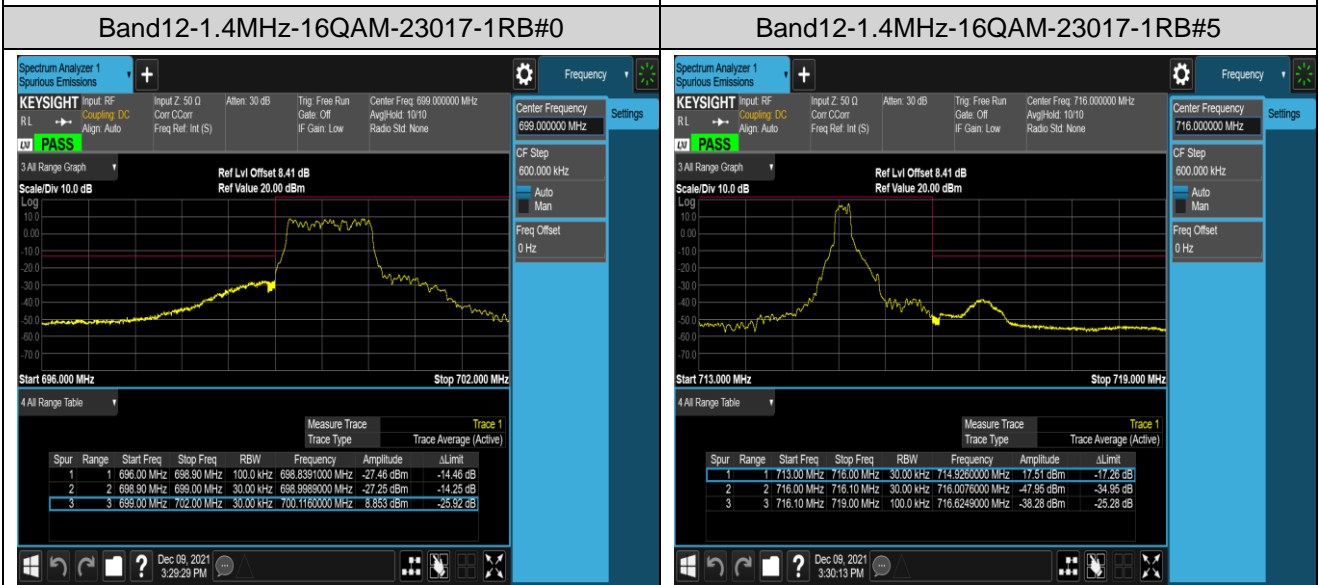

Band12-1.4MHz-QPSK-23017-1RB#5

Band12-1.4MHz-QPSK-23017-6RB#0

Band12-1.4MHz-QPSK-23173-1RB#0

Band12-1.4MHz-QPSK-23173-1RB#5

Band12-1.4MHz-QPSK-23173-6RB#0

Band12-1.4MHz-16QAM-23173-1RB#5

Band12-1.4MHz-16QAM-23173-6RB#0