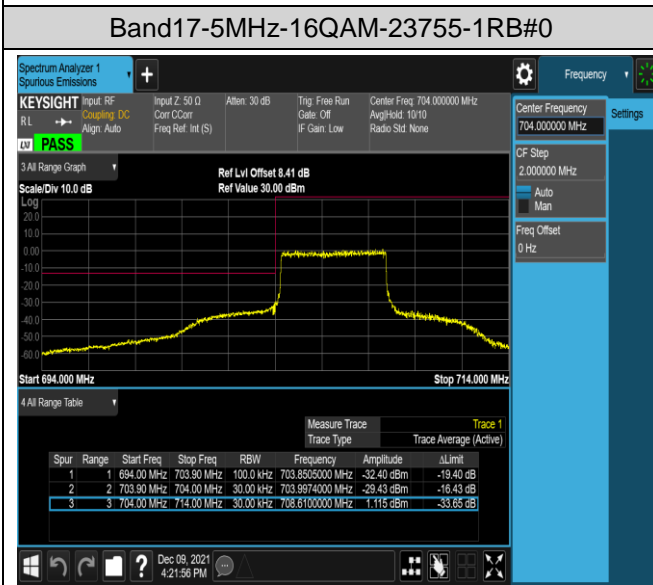

Band17-5MHz-QPSK-23755-1RB#24

Band17-5MHz-QPSK-23755-25RB#0

Band17-5MHz-QPSK-23825-1RB#0

Band17-5MHz-QPSK-23825-1RB#24

Band17-5MHz-QPSK-23825-25RB#0

Band17-10MHz-16QAM-23780-1RB#0

Band17-10MHz-16QAM-23780-1RB#49