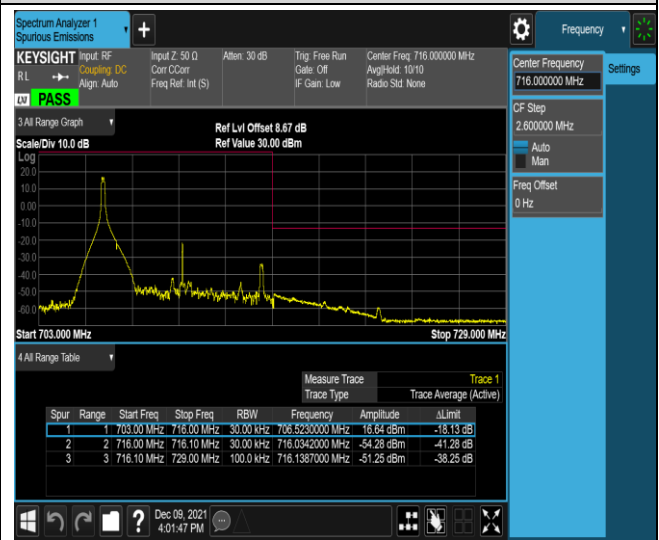

Band12-10MHz-QPSK-23060-1RB#49

Band12-10MHz-QPSK-23130-1RB#0