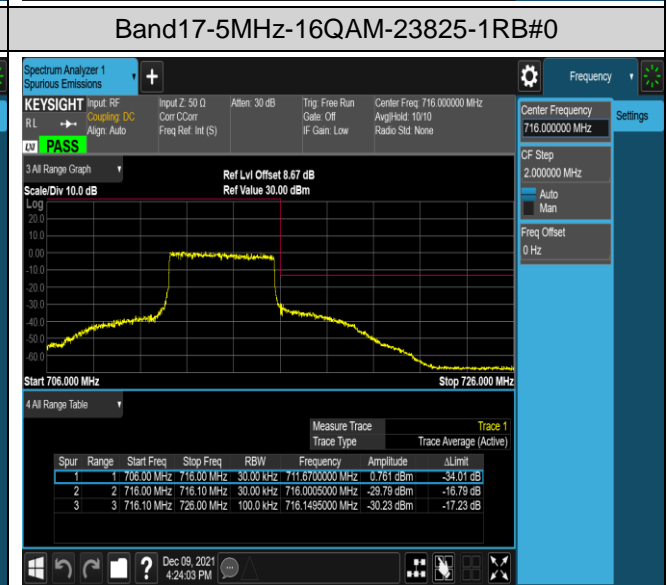

Band17-5MHz-QPSK-23755-1RB#24

Band17-5MHz-QPSK-23755-25RB#0

Band17-5MHz-QPSK-23825-1RB#0

Band17-5MHz-QPSK-23825-1RB#24

Band17-5MHz-QPSK-23825-25RB#0

Band17-10MHz-16QAM-23780-1RB#0

Band17-10MHz-16QAM-23780-1RB#49