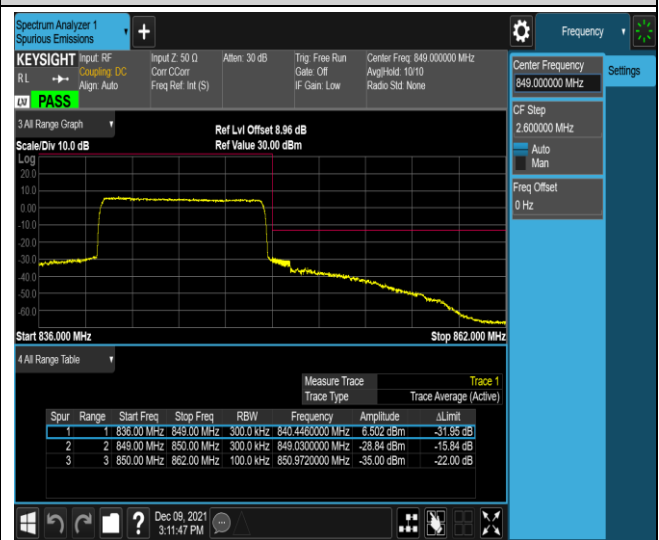

Band5-10MHz-16QAM-20450-1RB#0

Band5-10MHz-16QAM-20450-1RB#49

Band5-10MHz-16QAM-20450-50RB#0

Band5-10MHz-16QAM-20600-1RB#0

Band5-10MHz-16QAM-20600-1RB#49

Band5-10MHz-16QAM-20600-50RB#0

Band12-1.4MHz-QPSK-23017-1RB#0