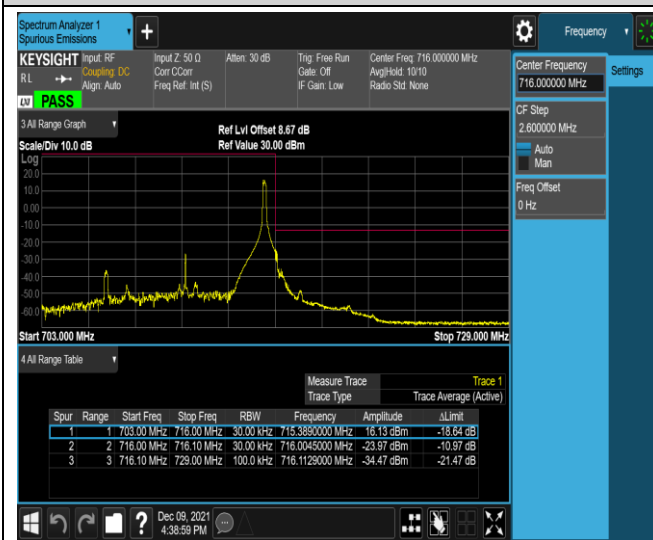

Band17-10MHz-16QAM-23780-50RB#0

Band17-10MHz-16QAM-23800-1RB#49