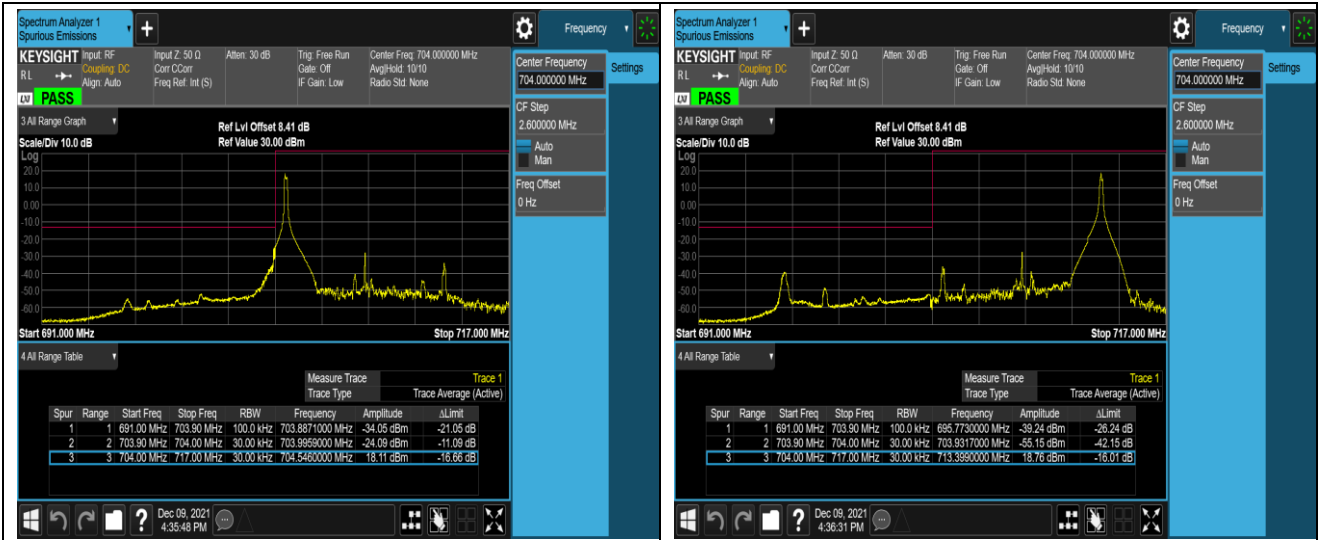

Band17-5MHz-QPSK-23755-1RB#24

Band17-5MHz-QPSK-23755-25RB#0

Band17-5MHz-QPSK-23825-1RB#0

Band17-5MHz-QPSK-23825-1RB#24

Band17-5MHz-QPSK-23825-25RB#0

Band17-10MHz-16QAM-23780-1RB#0

Band17-10MHz-16QAM-23780-1RB#49