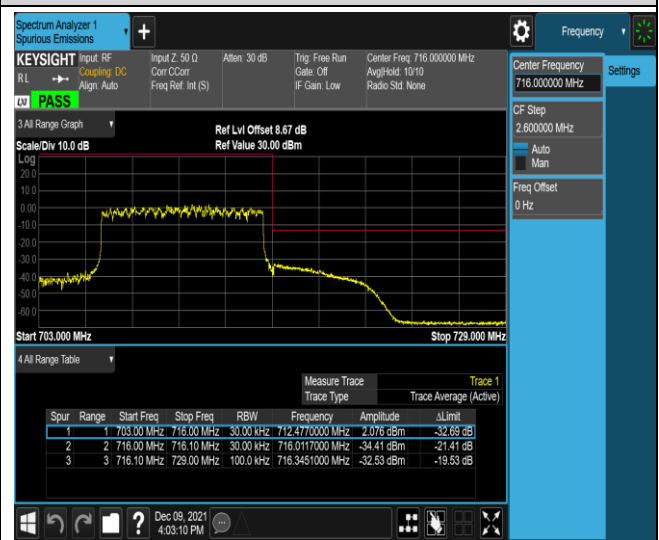

Band12-10MHz-QPSK-23060-1RB#0

Band12-10MHz-QPSK-23060-1RB#49

Band12-10MHz-QPSK-23060-50RB#0

Band12-10MHz-QPSK-23130-1RB#0

Band12-10MHz-QPSK-23130-1RB#49

Band12-10MHz-QPSK-23130-50RB#0

Band17-5MHz-QPSK-23755-1RB#0