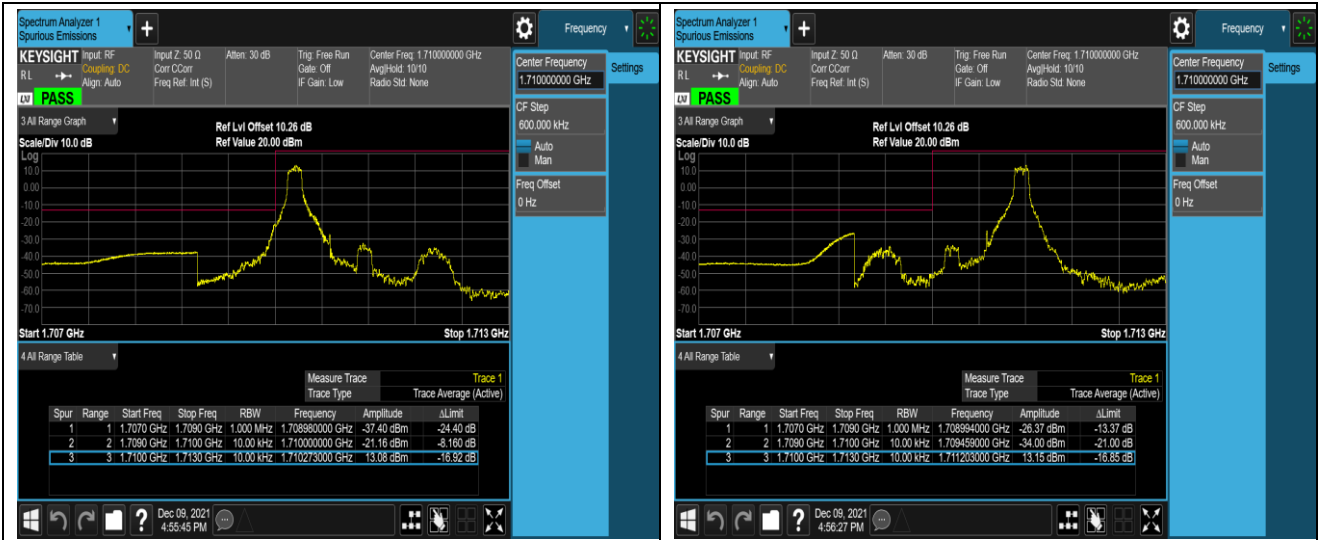

Band17-10MHz-16QAM-23780-50RB#0

Band17-10MHz-16QAM-23800-1RB#0

Band17-10MHz-16QAM-23800-1RB#49

Band17-10MHz-16QAM-23800-50RB#0

Band66-1.4MHz-QPSK-131979-1RB#0

Band66-1.4MHz-QPSK-131979-1RB#5

Band66-1.4MHz-QPSK-131979-6RB#0