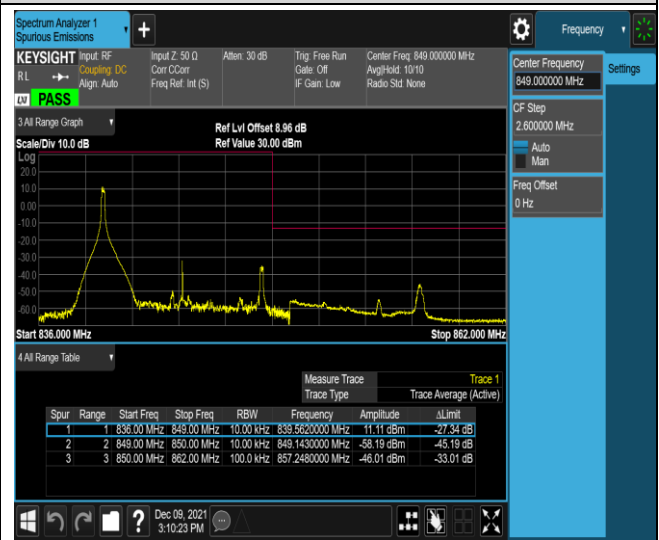

Band5-10MHz-16QAM-20450-1RB#0

Band5-10MHz-16QAM-20450-1RB#49

Band5-10MHz-16QAM-20450-50RB#0

Band5-10MHz-16QAM-20600-1RB#0

Band5-10MHz-16QAM-20600-1RB#49

Band5-10MHz-16QAM-20600-50RB#0

Band12-1.4MHz-QPSK-23017-1RB#0