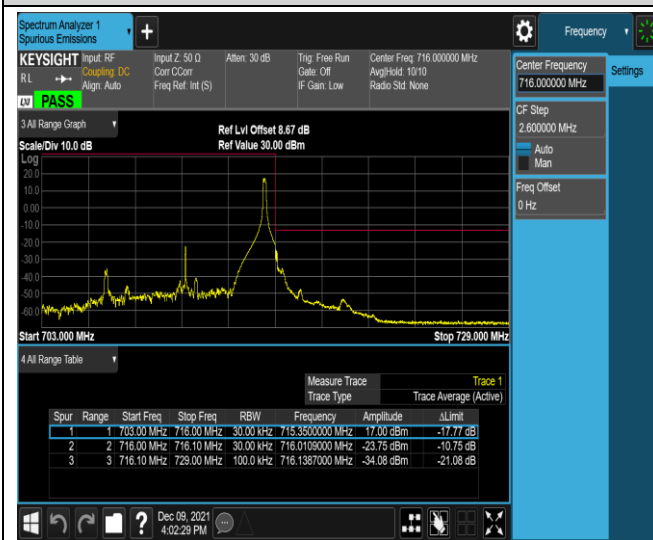

Band12-10MHz-QPSK-23060-1RB#0

Band12-10MHz-QPSK-23060-1RB#49

Band12-10MHz-QPSK-23060-50RB#0

Band12-10MHz-QPSK-23130-1RB#0

Band12-10MHz-QPSK-23130-1RB#49

Band12-10MHz-QPSK-23130-50RB#0

Band17-5MHz-QPSK-23755-1RB#0