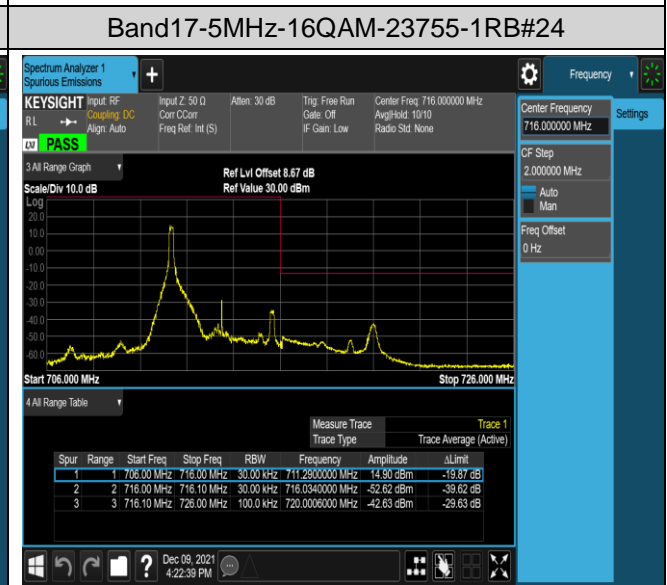

Band17-5MHz-QPSK-23755-1RB#24

Band17-5MHz-QPSK-23755-25RB#0

Band17-5MHz-QPSK-23825-1RB#0

Band17-5MHz-QPSK-23825-1RB#24

Band17-5MHz-QPSK-23825-25RB#0

Band17-10MHz-16QAM-23780-1RB#0

Band17-10MHz-16QAM-23780-1RB#49