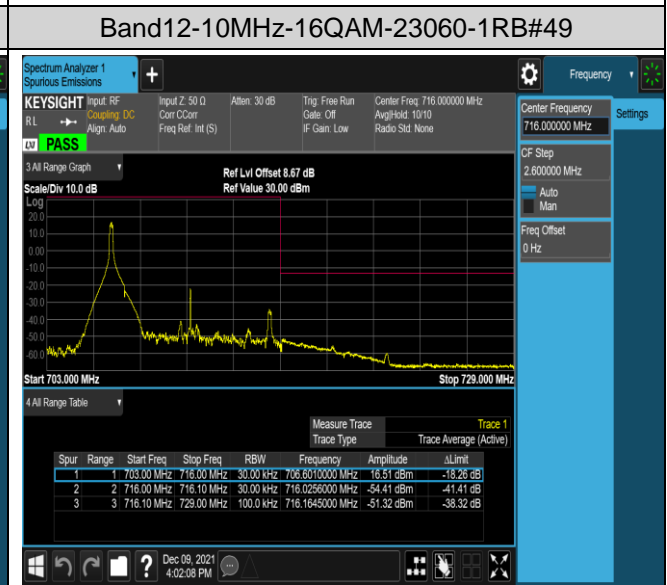

Band12-10MHz-QPSK-23060-1RB#0

Band12-10MHz-QPSK-23060-1RB#49

Band12-10MHz-QPSK-23060-50RB#0

Band12-10MHz-QPSK-23130-1RB#0

Band12-10MHz-QPSK-23130-1RB#49

Band12-10MHz-QPSK-23130-50RB#0

Band17-5MHz-QPSK-23755-1RB#0