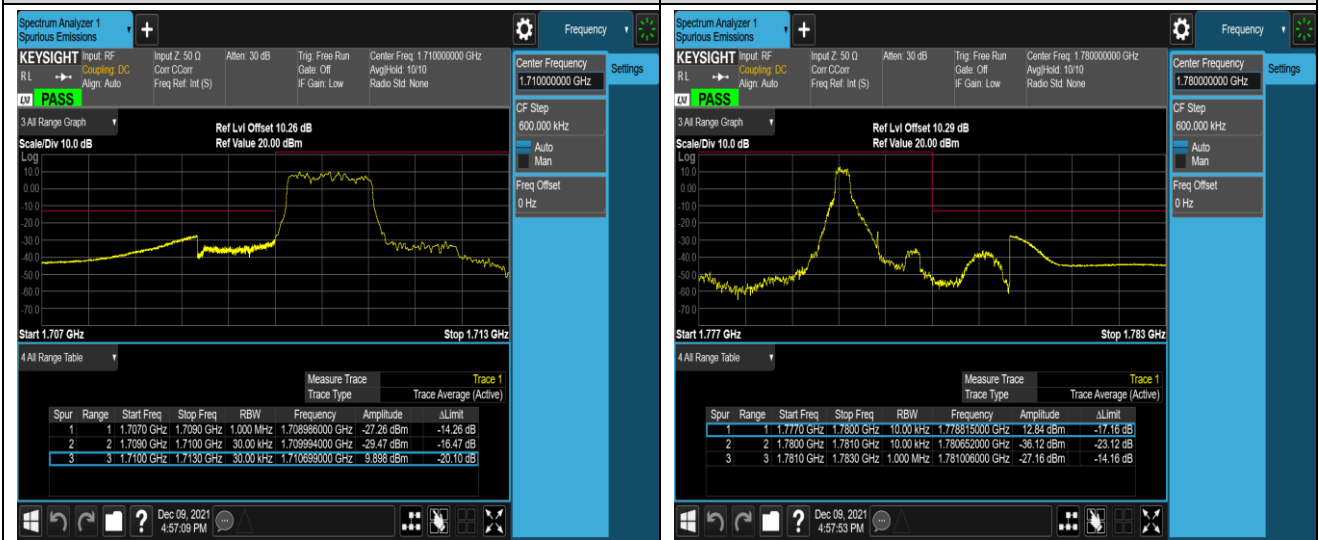

Band17-10MHz-16QAM-23780-50RB#0

Band17-10MHz-16QAM-23800-1RB#0

Band17-10MHz-16QAM-23800-1RB#49

Band17-10MHz-16QAM-23800-50RB#0

Band66-1.4MHz-QPSK-131979-1RB#0

Band66-1.4MHz-QPSK-131979-1RB#5

Band66-1.4MHz-QPSK-131979-6RB#0