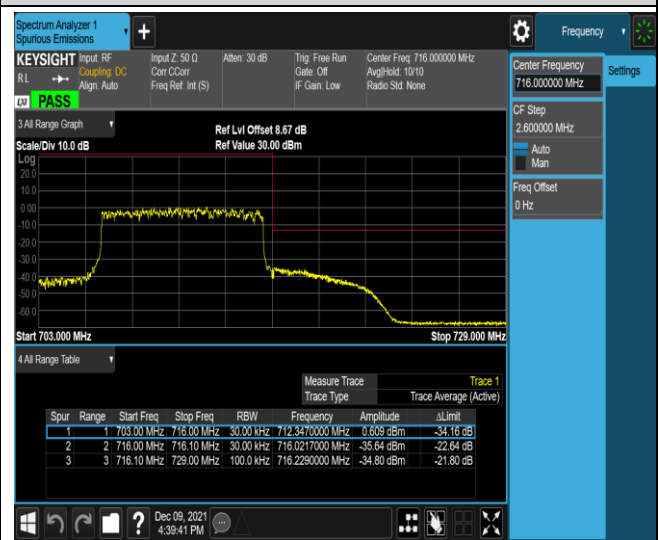

Band17-10MHz-16QAM-23800-1RB#0

Band17-10MHz-16QAM-23800-50RB#0