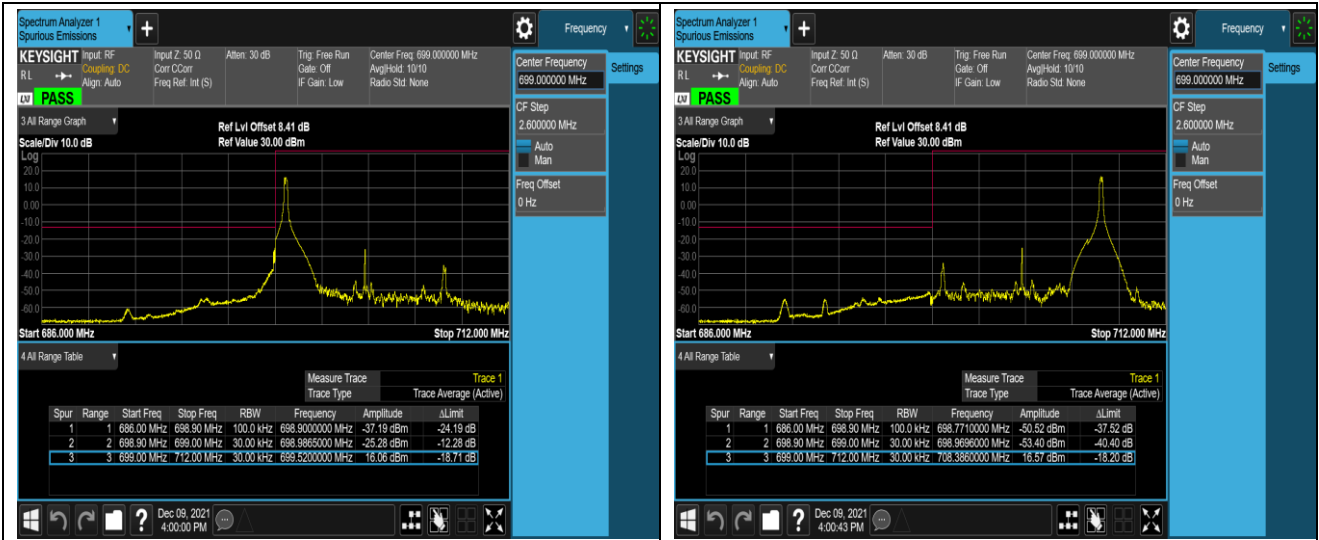

Band12-10MHz-QPSK-23060-1RB#0

Band12-10MHz-QPSK-23060-1RB#49

Band12-10MHz-QPSK-23060-50RB#0

Band12-10MHz-QPSK-23130-1RB#0

Band12-10MHz-QPSK-23130-1RB#49

Band12-10MHz-QPSK-23130-50RB#0

Band17-5MHz-QPSK-23755-1RB#0