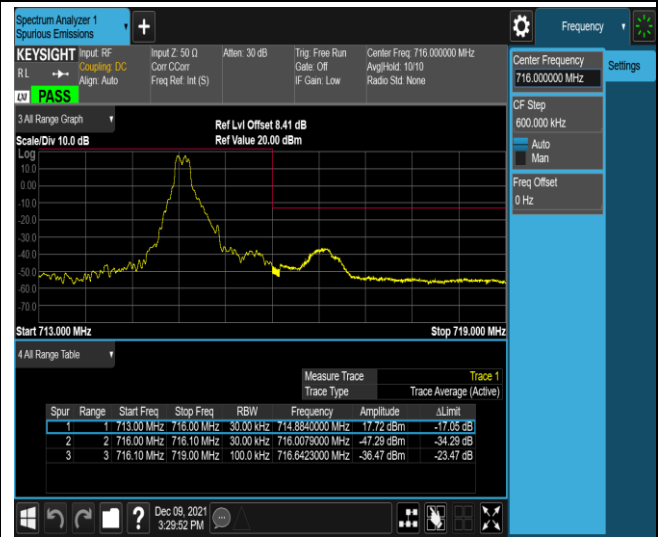

Band12-1.4MHz-QPSK-23017-1RB#5

Band12-1.4MHz-QPSK-23173-1RB#0