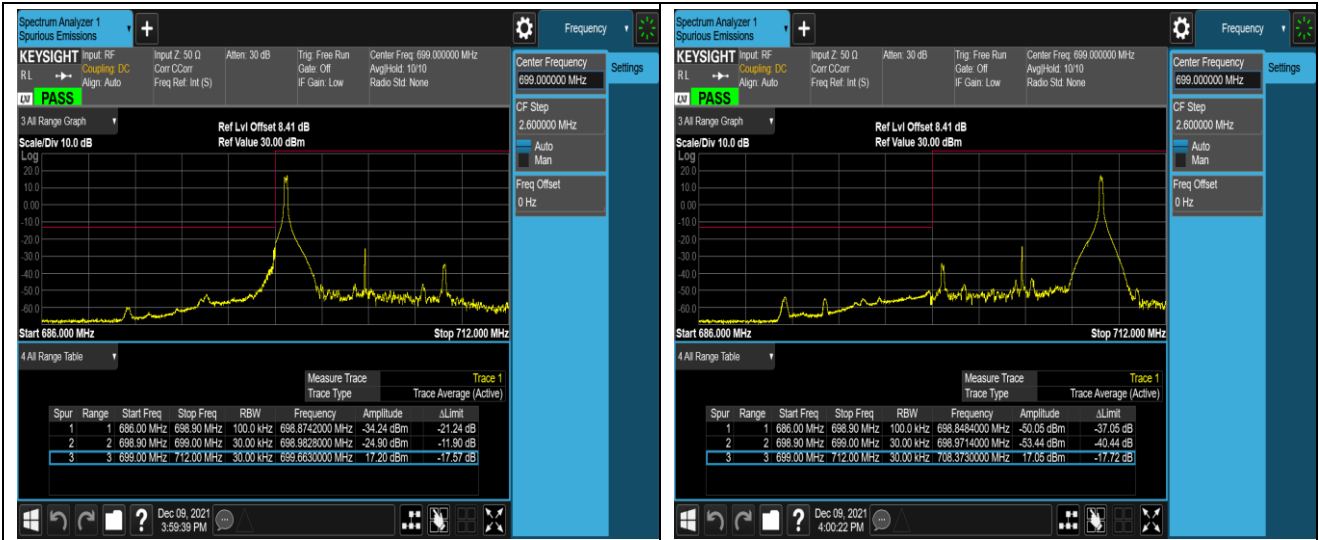

Band12-1.4MHz-QPSK-23017-1RB#5

Band12-1.4MHz-QPSK-23017-6RB#0

Band12-1.4MHz-QPSK-23173-1RB#0

Band12-1.4MHz-QPSK-23173-1RB#5

Band12-1.4MHz-QPSK-23173-6RB#0

Band12-1.4MHz-16QAM-23173-1RB#5

Band12-1.4MHz-16QAM-23173-6RB#0