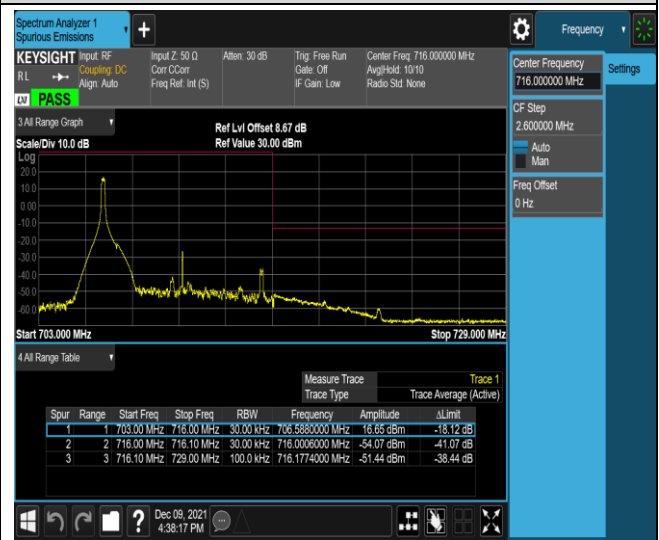

Band17-10MHz-16QAM-23780-1RB#49

Band17-10MHz-16QAM-23800-1RB#0