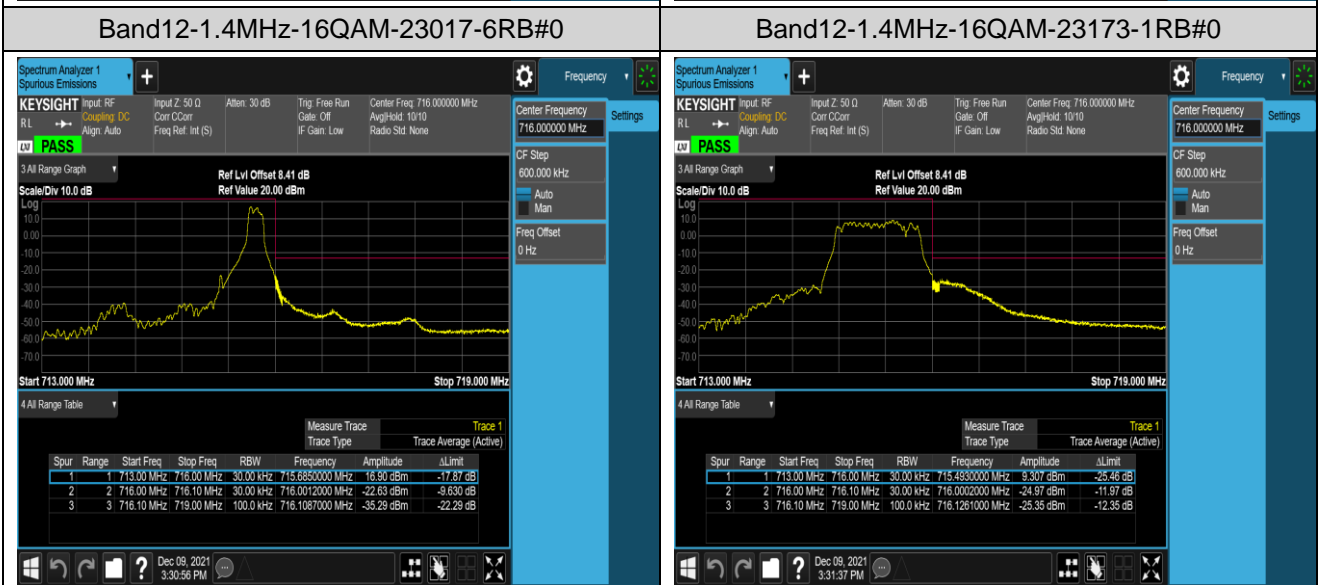

Band12-1.4MHz-QPSK-23017-1RB#5

Band12-1.4MHz-QPSK-23017-6RB#0

Band12-1.4MHz-QPSK-23173-1RB#0

Band12-1.4MHz-QPSK-23173-1RB#5

Band12-1.4MHz-QPSK-23173-6RB#0

Band12-1.4MHz-16QAM-23173-1RB#5

Band12-1.4MHz-16QAM-23173-6RB#0