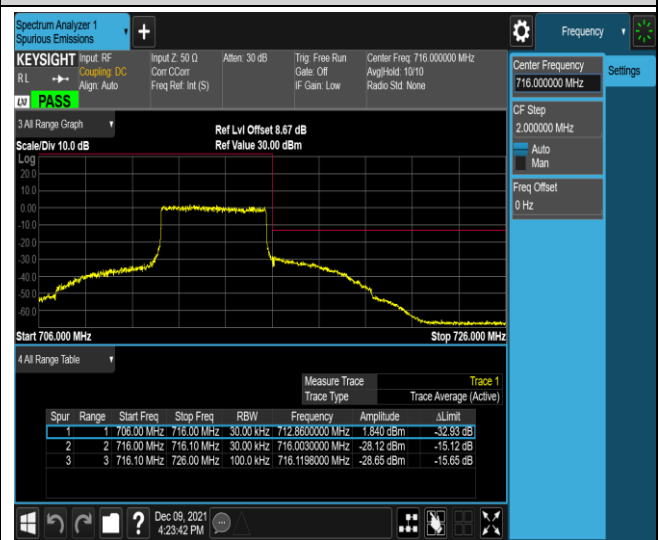

Band17-5MHz-QPSK-23755-1RB#24

Band17-5MHz-QPSK-23755-25RB#0

Band17-5MHz-QPSK-23825-1RB#0

Band17-5MHz-QPSK-23825-1RB#24

Band17-5MHz-QPSK-23825-25RB#0

Band17-10MHz-16QAM-23780-1RB#0

Band17-10MHz-16QAM-23780-1RB#49