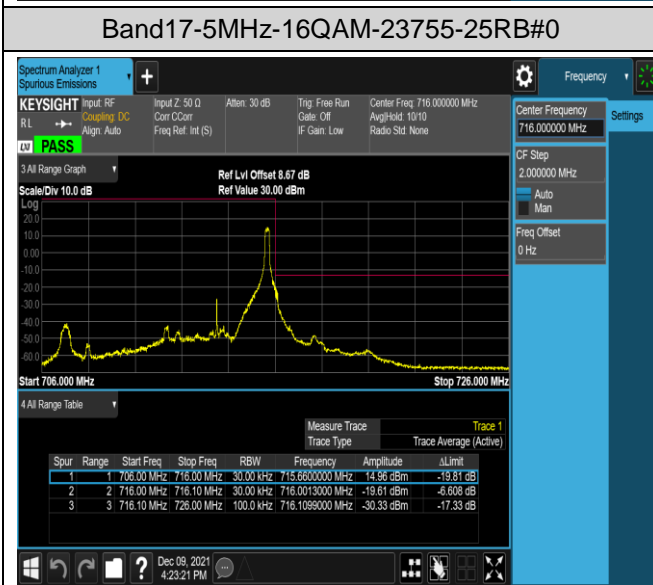

Band17-5MHz-QPSK-23755-1RB#24

Band17-5MHz-QPSK-23755-25RB#0

Band17-5MHz-QPSK-23825-1RB#0

Band17-5MHz-QPSK-23825-1RB#24

Band17-5MHz-QPSK-23825-25RB#0

Band17-10MHz-16QAM-23780-1RB#0

Band17-10MHz-16QAM-23780-1RB#49