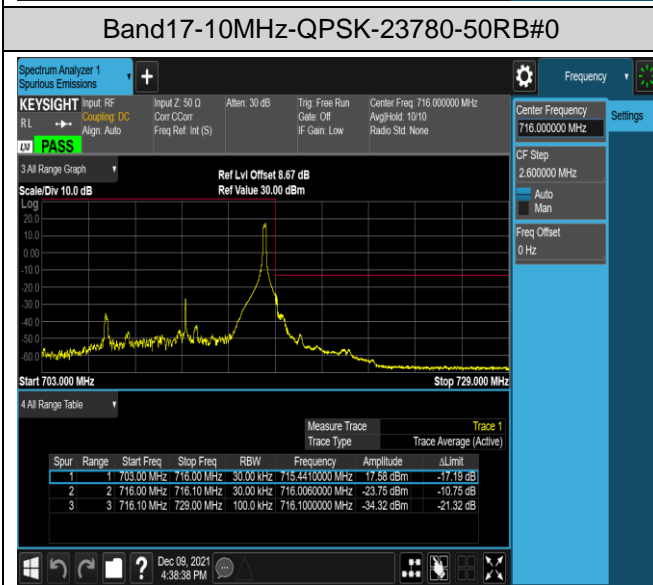

Band17-5MHz-QPSK-23755-1RB#24

Band17-5MHz-QPSK-23755-25RB#0

Band17-5MHz-QPSK-23825-1RB#0

Band17-5MHz-QPSK-23825-1RB#24

Band17-5MHz-QPSK-23825-25RB#0

Band17-10MHz-16QAM-23780-1RB#0

Band17-10MHz-16QAM-23780-1RB#49