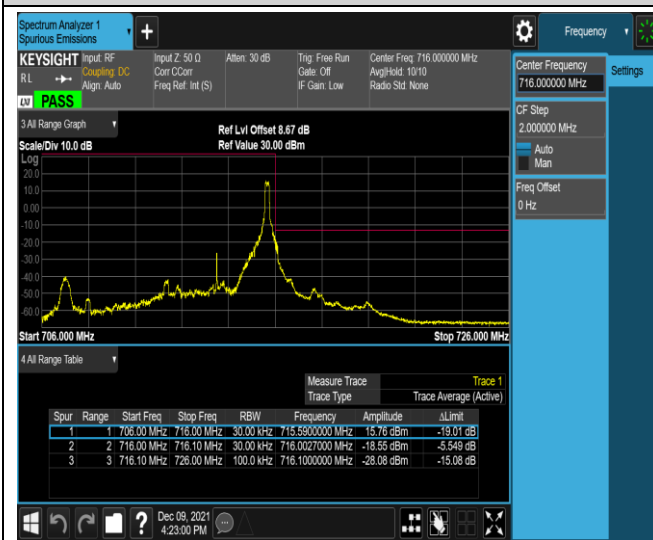

Band17-5MHz-QPSK-23755-25RB#0

Band17-5MHz-QPSK-23825-1RB#24