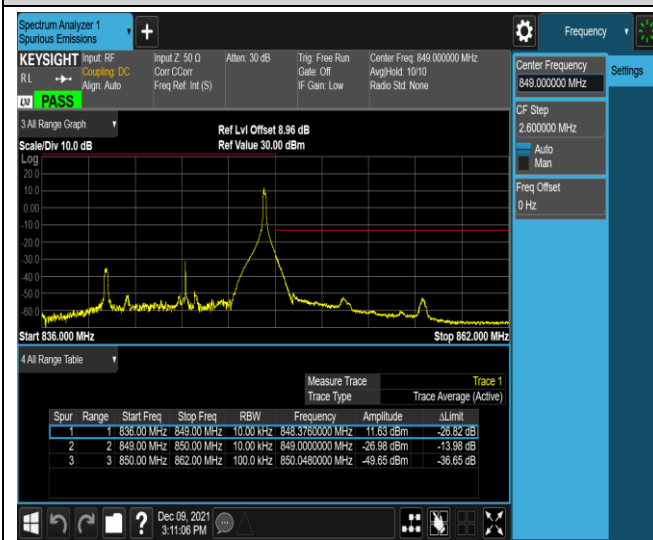

Band5-10MHz-16QAM-20450-1RB#0

Band5-10MHz-16QAM-20450-1RB#49

Band5-10MHz-16QAM-20450-50RB#0

Band5-10MHz-16QAM-20600-1RB#0

Band5-10MHz-16QAM-20600-1RB#49

Band5-10MHz-16QAM-20600-50RB#0

Band12-1.4MHz-QPSK-23017-1RB#0