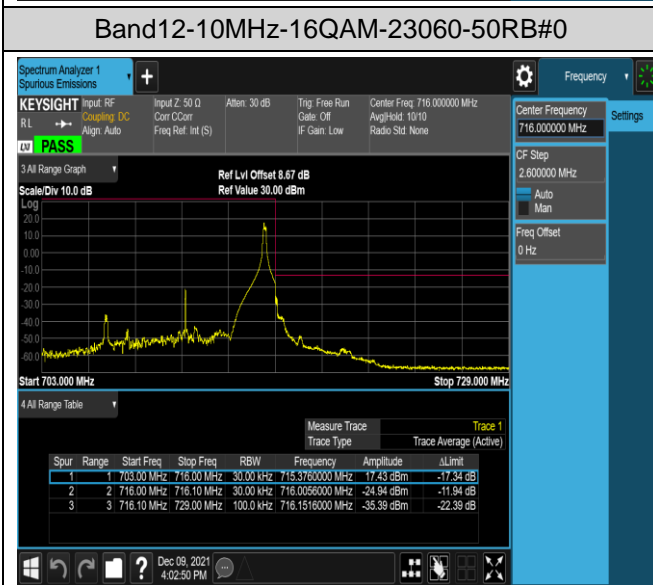

Band12-10MHz-QPSK-23060-1RB#0

Band12-10MHz-QPSK-23060-1RB#49

Band12-10MHz-QPSK-23060-50RB#0

Band12-10MHz-QPSK-23130-1RB#0

Band12-10MHz-QPSK-23130-1RB#49

Band12-10MHz-QPSK-23130-50RB#0

Band17-5MHz-QPSK-23755-1RB#0