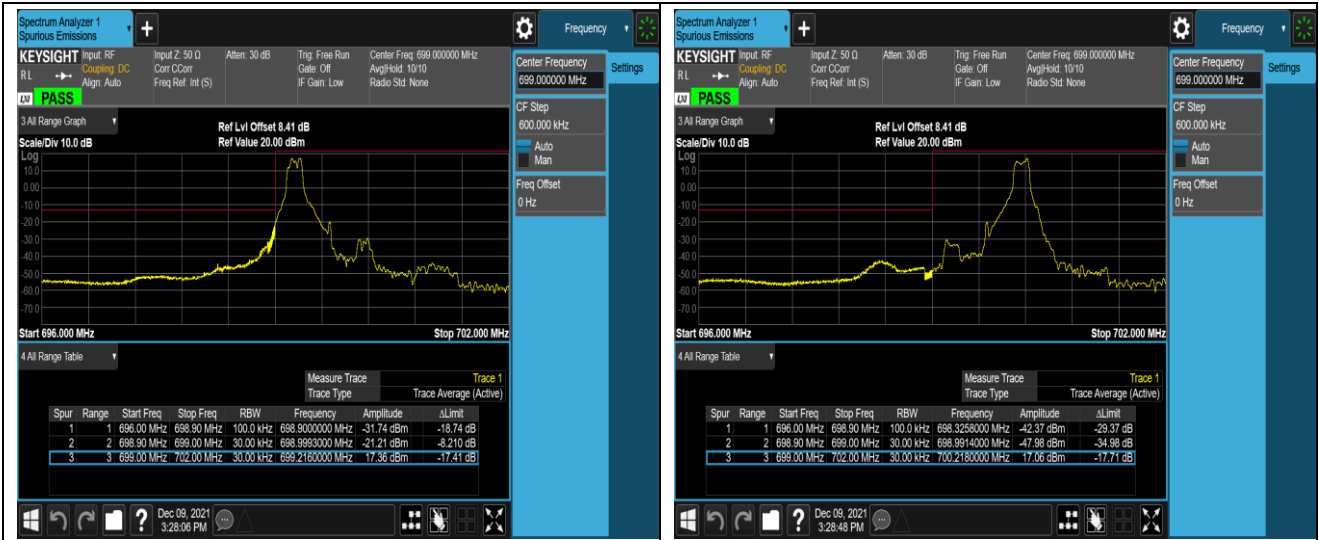

Band12-1.4MHz-QPSK-23017-1RB#5

Band12-1.4MHz-QPSK-23017-6RB#0

Band12-1.4MHz-QPSK-23173-1RB#0

Band12-1.4MHz-QPSK-23173-1RB#5

Band12-1.4MHz-QPSK-23173-6RB#0

Band12-1.4MHz-16QAM-23173-1RB#5

Band12-1.4MHz-16QAM-23173-6RB#0