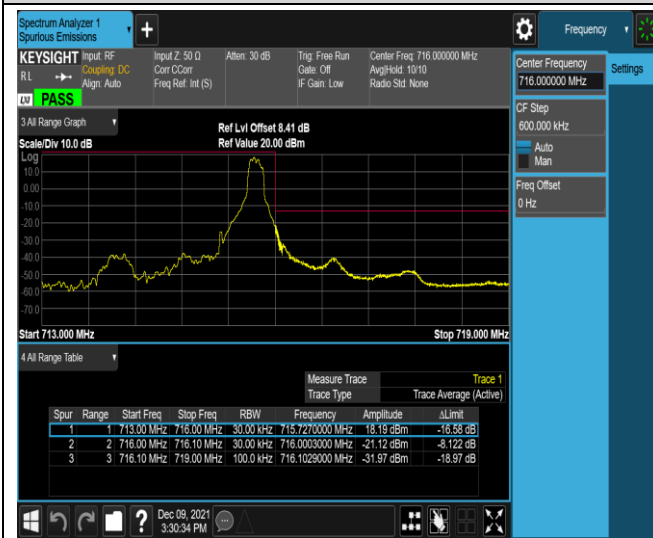

Band12-1.4MHz-QPSK-23017-6RB#0

Band12-1.4MHz-QPSK-23173-1RB#5