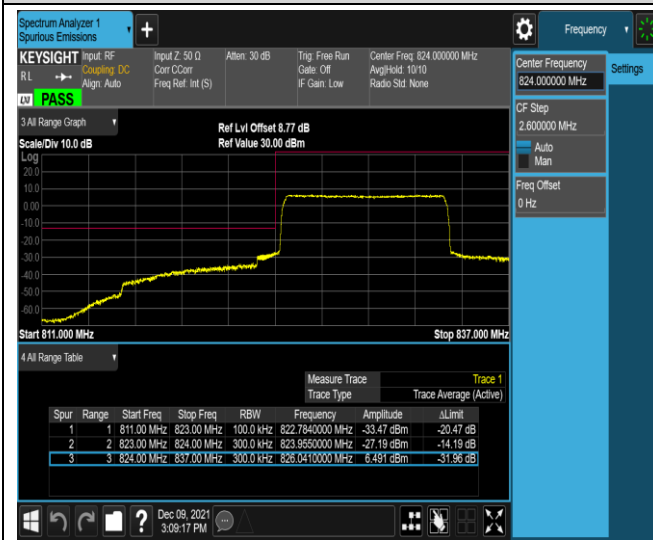

Band5-10MHz-QPSK-20450-50RB#0