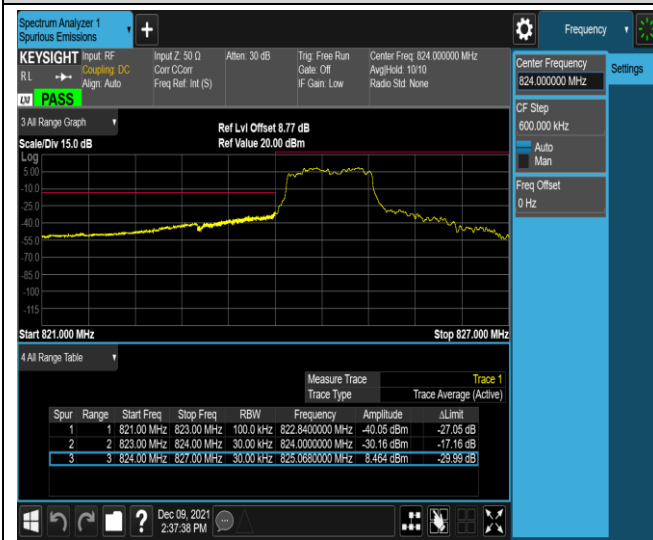

Band4-20MHz-QPSK-20300-100RB#0

Band5-1.4MHz-QPSK-20407-1RB#0

Band5-1.4MHz-QPSK-20407-1RB#5

Band5-1.4MHz-QPSK-20407-6RB#0

Band5-1.4MHz-QPSK-20643-1RB#0

Band5-1.4MHz-QPSK-20643-1RB#5

Band5-1.4MHz-QPSK-20643-6RB#0

Band5-1.4MHz-16QAM-20407-1RB#0

Band5-1.4MHz-16QAM-20407-1RB#5

Band5-1.4MHz-16QAM-20407-6RB#0

Band5-1.4MHz-16QAM-20643-1RB#0

Band5-1.4MHz-16QAM-20643-1RB#5

Band5-1.4MHz-16QAM-20643-6RB#0

Band5-10MHz-QPSK-20450-1RB#0