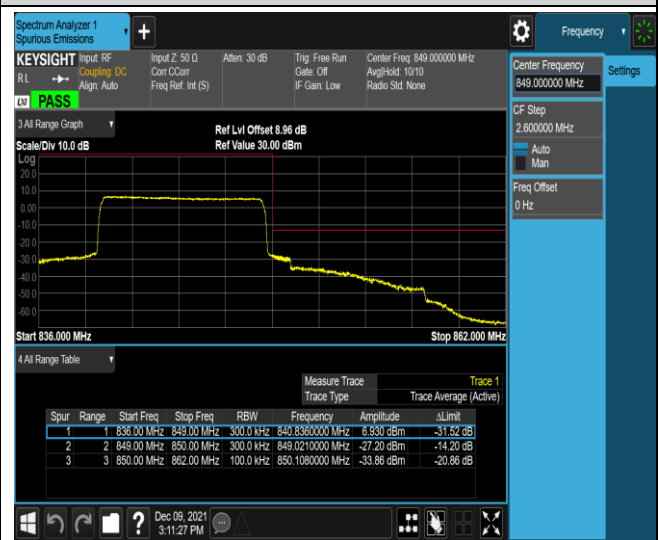

Band5-1.4MHz-16QAM-20407-1RB#0

Band5-1.4MHz-16QAM-20407-1RB#5

Band5-1.4MHz-16QAM-20407-6RB#0

Band5-1.4MHz-16QAM-20643-1RB#0

Band5-1.4MHz-16QAM-20643-1RB#5

Band5-1.4MHz-16QAM-20643-6RB#0

Band5-10MHz-QPSK-20450-1RB#0

Band5-10MHz-QPSK-20450-1RB#49

Band5-10MHz-QPSK-20450-50RB#0

Band5-10MHz-QPSK-20600-1RB#0

Band5-10MHz-QPSK-20600-1RB#49

Band5-10MHz-QPSK-20600-50RB#0