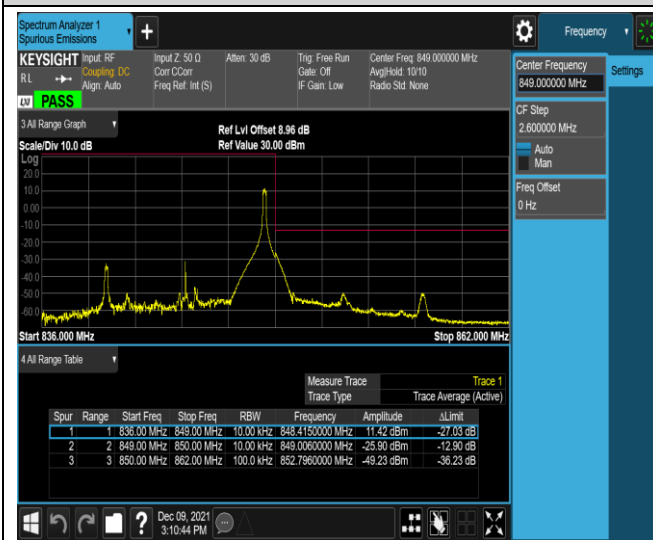

Band5-10MHz-QPSK-20600-1RB#49