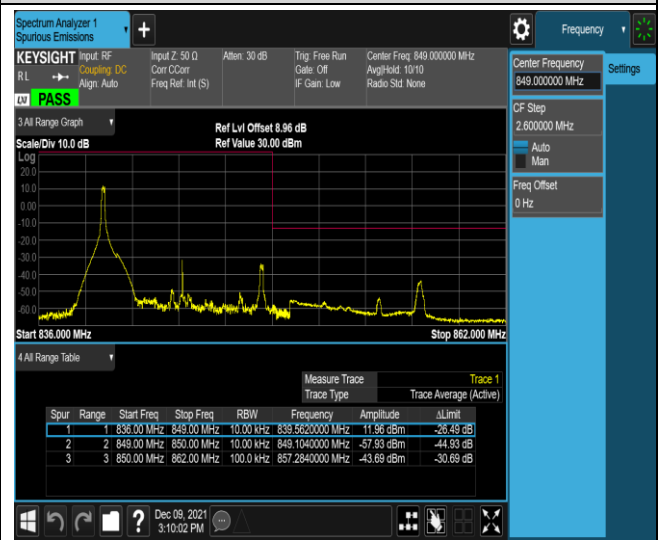

Band5-10MHz-QPSK-20600-1RB#0