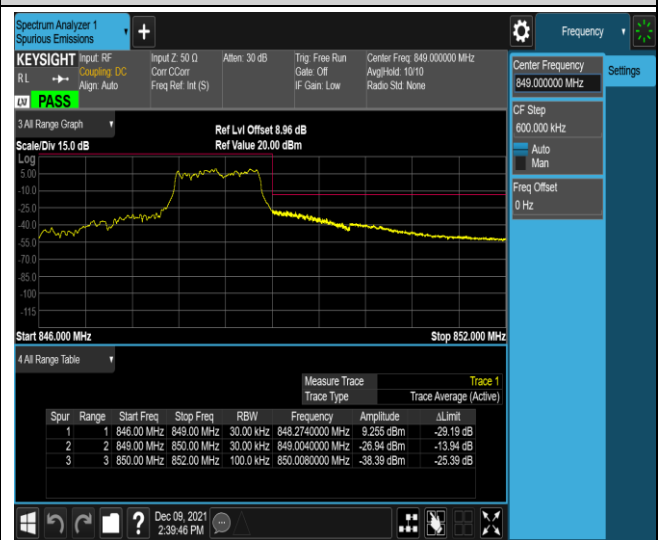

Band5-1.4MHz-16QAM-20407-1RB#0

Band5-1.4MHz-16QAM-20407-1RB#5

Band5-1.4MHz-16QAM-20407-6RB#0

Band5-1.4MHz-16QAM-20643-1RB#0

Band5-1.4MHz-16QAM-20643-1RB#5

Band5-1.4MHz-16QAM-20643-6RB#0

Band5-10MHz-QPSK-20450-1RB#0