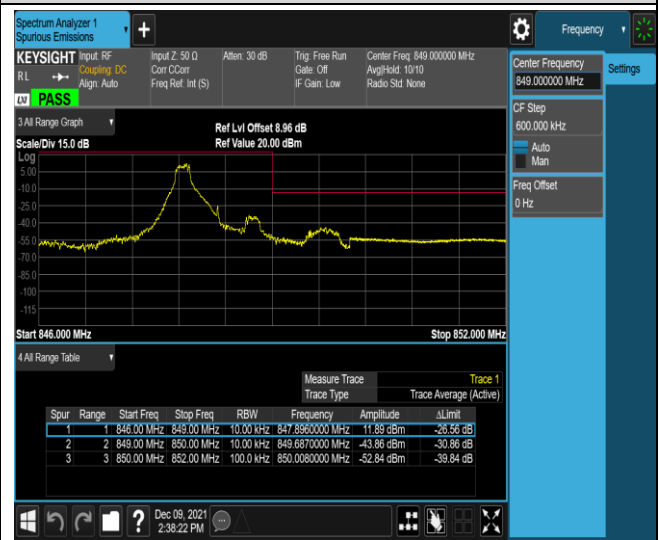

Band4-20MHz-QPSK-20300-100RB#0

Band5-1.4MHz-QPSK-20407-1RB#0

Band5-1.4MHz-QPSK-20407-1RB#5

Band5-1.4MHz-QPSK-20407-6RB#0

Band5-1.4MHz-QPSK-20643-1RB#0

Band5-1.4MHz-QPSK-20643-1RB#5

Band5-1.4MHz-QPSK-20643-6RB#0

Band5-1.4MHz-16QAM-20407-1RB#0

Band5-1.4MHz-16QAM-20407-1RB#5

Band5-1.4MHz-16QAM-20407-6RB#0

Band5-1.4MHz-16QAM-20643-1RB#0

Band5-1.4MHz-16QAM-20643-1RB#5

Band5-1.4MHz-16QAM-20643-6RB#0

Band5-10MHz-QPSK-20450-1RB#0