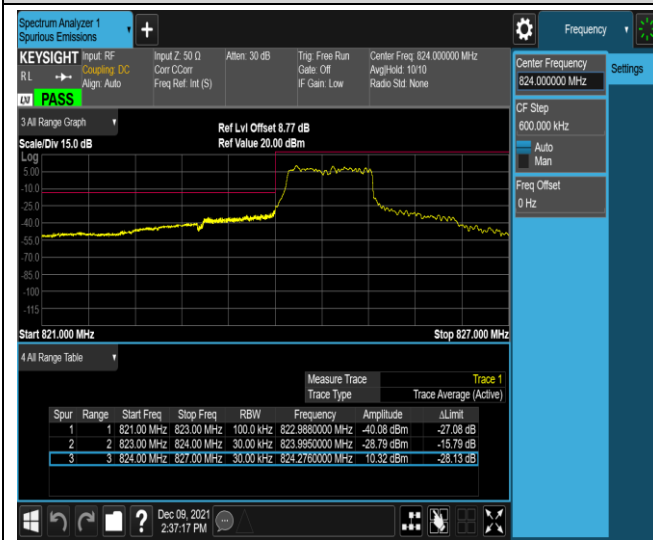

Band4-20MHz-QPSK-20300-100RB#0

Band5-1.4MHz-QPSK-20407-1RB#0

Band5-1.4MHz-QPSK-20407-1RB#5

Band5-1.4MHz-QPSK-20407-6RB#0

Band5-1.4MHz-QPSK-20643-1RB#0

Band5-1.4MHz-QPSK-20643-1RB#5

Band5-1.4MHz-QPSK-20643-6RB#0

Band5-1.4MHz-16QAM-20407-1RB#0

Band5-1.4MHz-16QAM-20407-1RB#5

Band5-1.4MHz-16QAM-20407-6RB#0

Band5-1.4MHz-16QAM-20643-1RB#0

Band5-1.4MHz-16QAM-20643-1RB#5

Band5-1.4MHz-16QAM-20643-6RB#0

Band5-10MHz-QPSK-20450-1RB#0