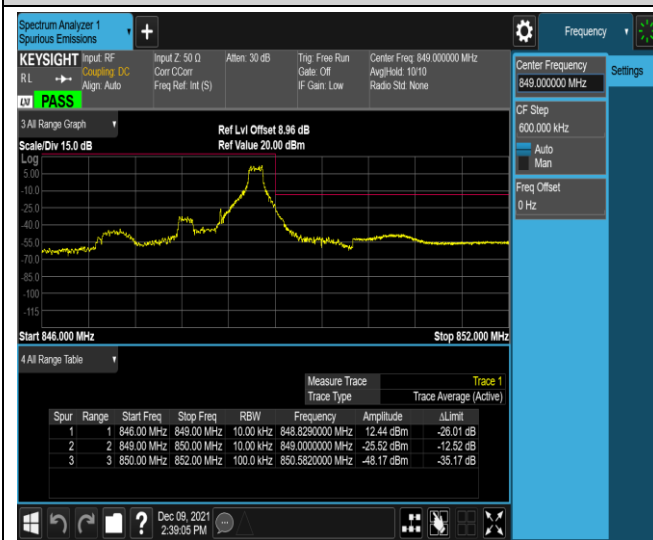

Band5-1.4MHz-16QAM-20407-1RB#0

Band5-1.4MHz-16QAM-20407-1RB#5

Band5-1.4MHz-16QAM-20407-6RB#0

Band5-1.4MHz-16QAM-20643-1RB#0

Band5-1.4MHz-16QAM-20643-1RB#5

Band5-1.4MHz-16QAM-20643-6RB#0

Band5-10MHz-QPSK-20450-1RB#0