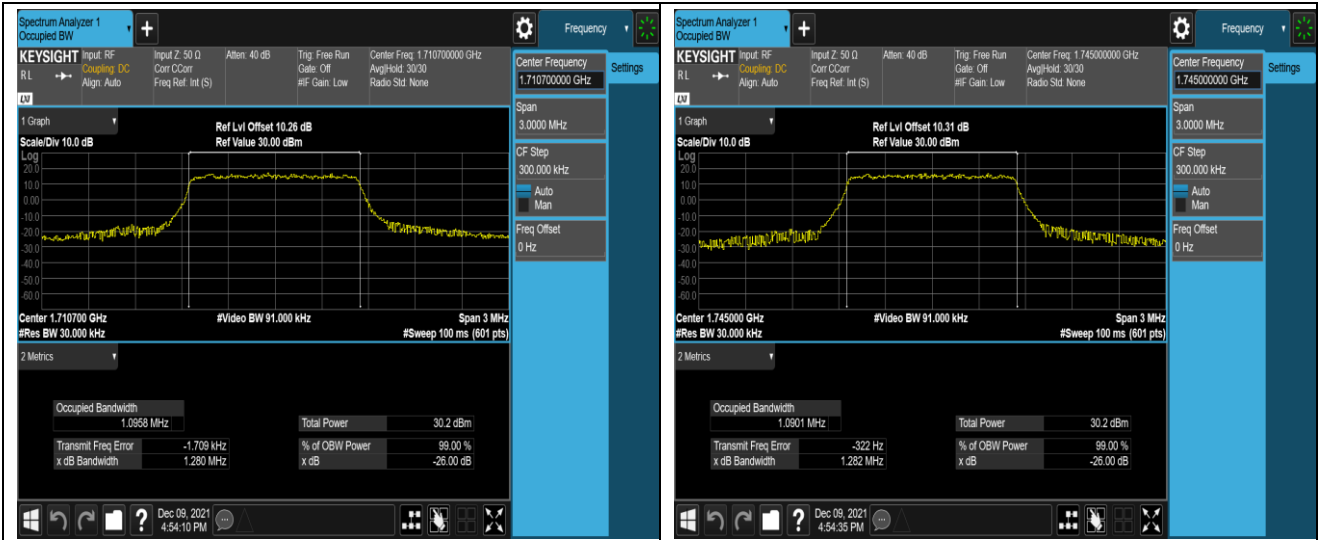

Band17-10MHz-QPSK-23780-50RB#0

Band17-10MHz-QPSK-23790-50RB#0

Band17-10MHz-QPSK-23800-50RB#0

Band17-10MHz-16QAM-23780-50RB#0

Band17-10MHz-16QAM-23790-50RB#0

Band17-10MHz-16QAM-23800-50RB#0

Band66-1.4MHz-QPSK-131979-6RB#0