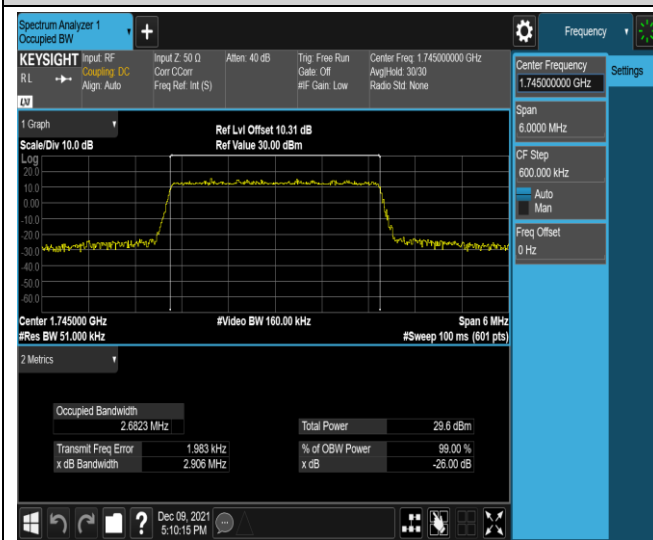

Band66-3MHz-16QAM-132322-15RB#0