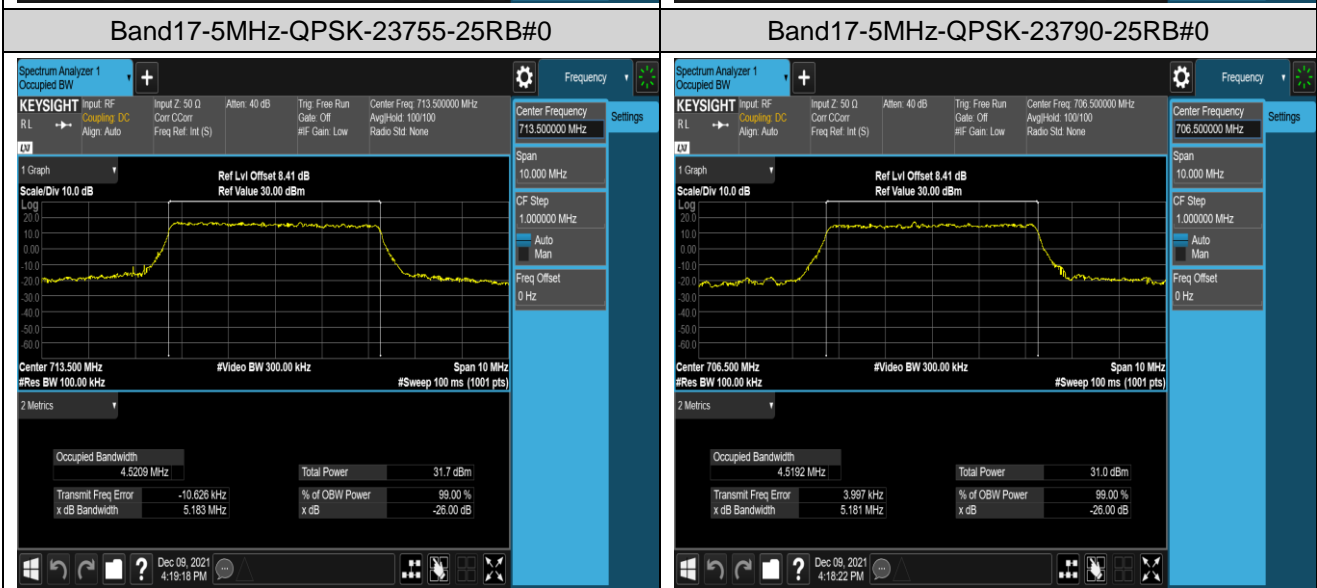

Band12-5MHz-16QAM-23155-25RB#0

Band12-10MHz-QPSK-23060-50RB#0

Band12-10MHz-QPSK-23095-50RB#0

Band12-10MHz-QPSK-23130-50RB#0

Band12-10MHz-16QAM-23060-50RB#0

Band12-10MHz-16QAM-23095-50RB#0

Band12-10MHz-16QAM-23130-50RB#0