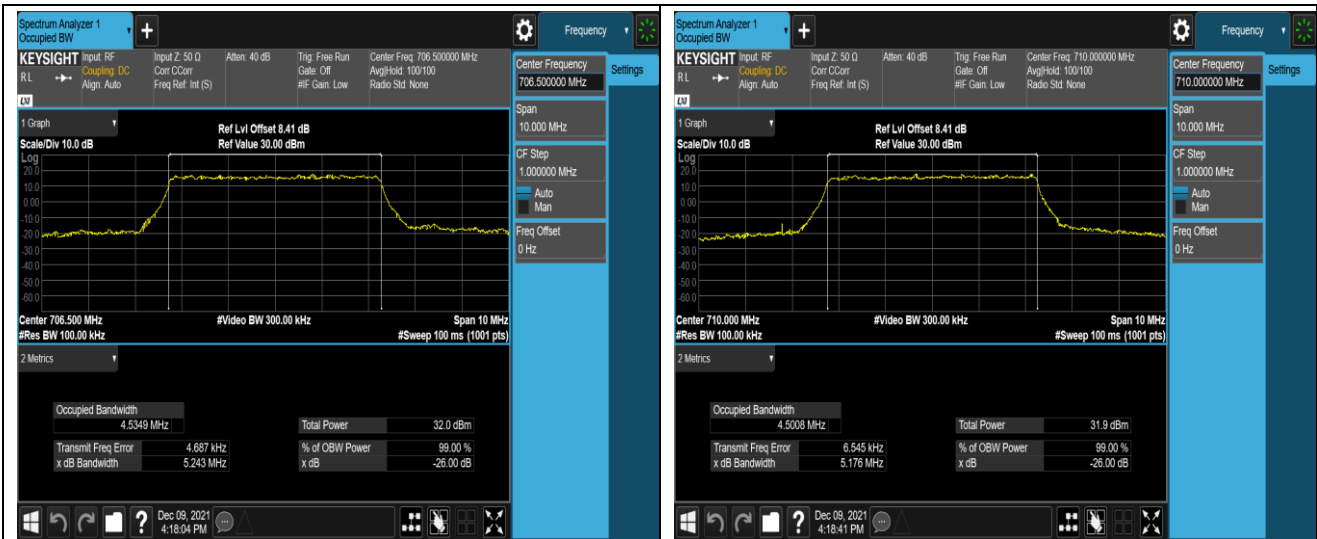

Band12-5MHz-16QAM-23155-25RB#0

Band12-10MHz-QPSK-23060-50RB#0

Band12-10MHz-QPSK-23095-50RB#0

Band12-10MHz-QPSK-23130-50RB#0

Band12-10MHz-16QAM-23060-50RB#0

Band12-10MHz-16QAM-23095-50RB#0

Band12-10MHz-16QAM-23130-50RB#0