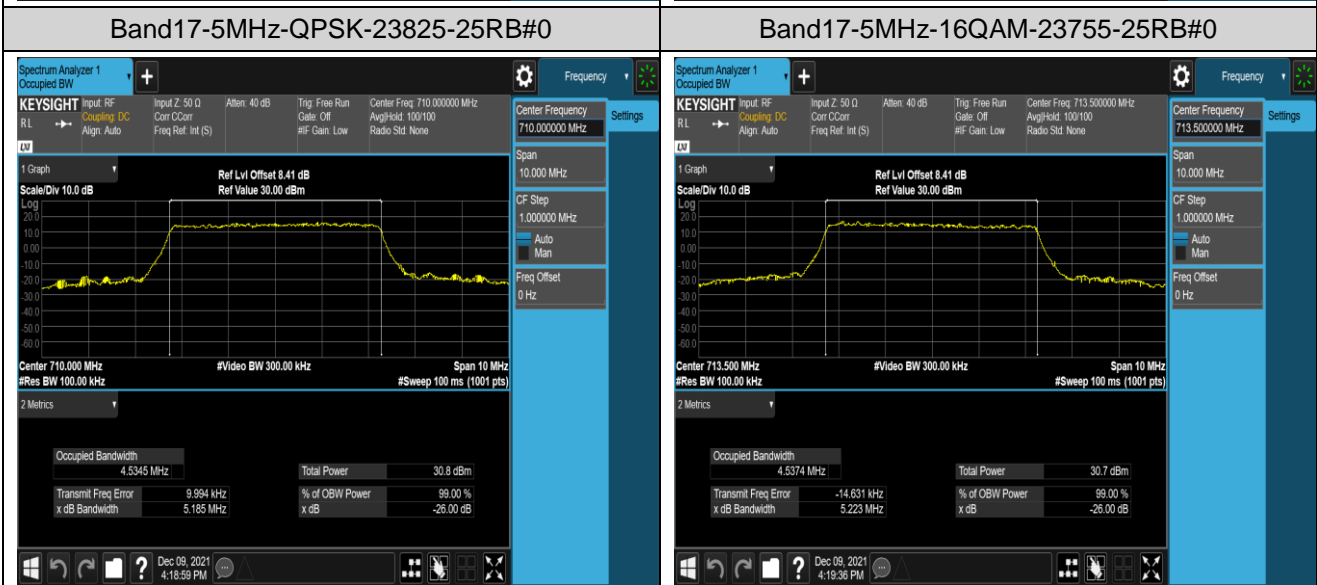

Band12-5MHz-16QAM-23155-25RB#0

Band12-10MHz-QPSK-23060-50RB#0

Band12-10MHz-QPSK-23095-50RB#0

Band12-10MHz-QPSK-23130-50RB#0

Band12-10MHz-16QAM-23060-50RB#0

Band12-10MHz-16QAM-23095-50RB#0

Band12-10MHz-16QAM-23130-50RB#0