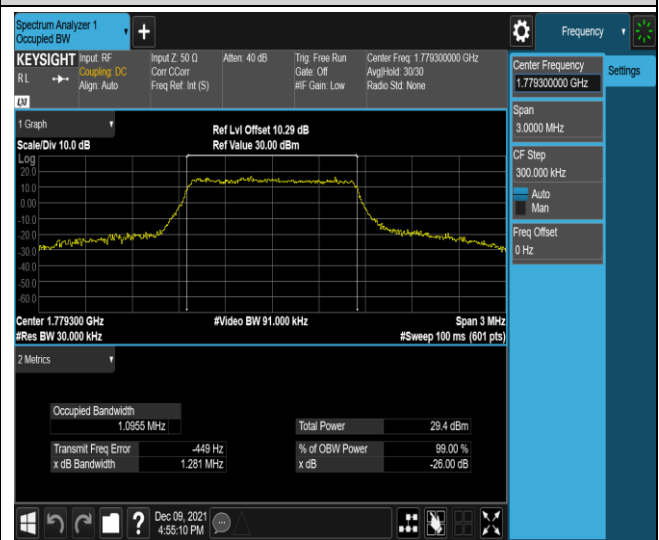

Band66-1.4MHz-QPSK-132322-6RB#0

Band66-1.4MHz-QPSK-132665-6RB#0

Band66-1.4MHz-16QAM-131979-6RB#0

Band66-1.4MHz-16QAM-132322-6RB#0

Band66-1.4MHz-16QAM-132665-6RB#0

Band66-3MHz-QPSK-131987-15RB#0

Band66-3MHz-QPSK-132322-15RB#0