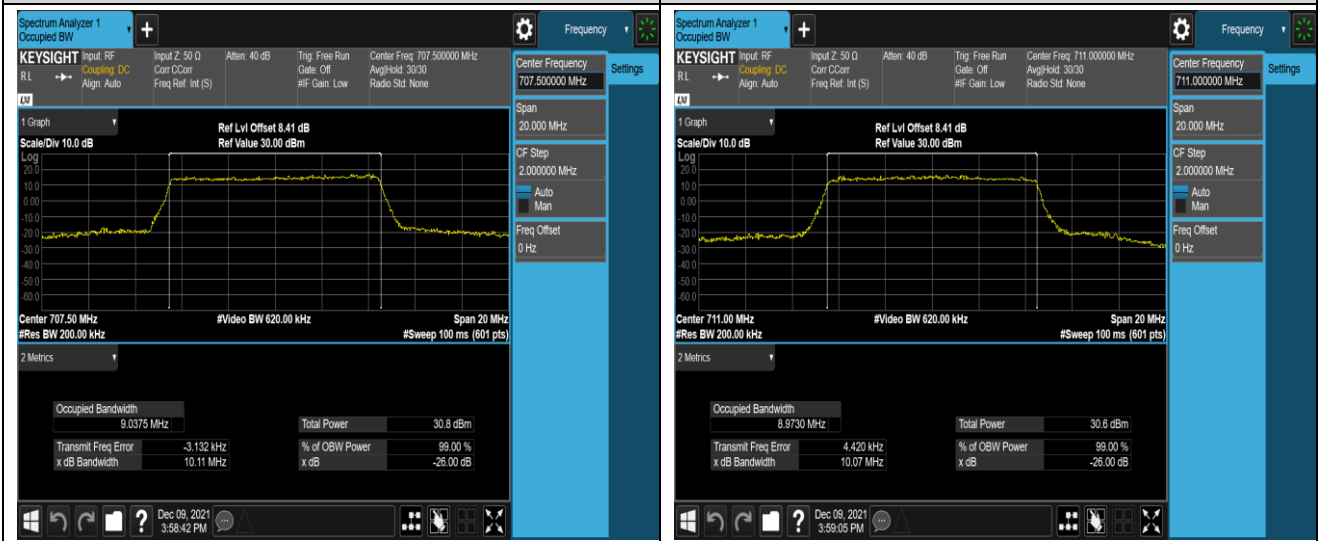

Band12-5MHz-16QAM-23155-25RB#0

Band12-10MHz-QPSK-23060-50RB#0

Band12-10MHz-QPSK-23095-50RB#0

Band12-10MHz-QPSK-23130-50RB#0

Band12-10MHz-16QAM-23060-50RB#0

Band12-10MHz-16QAM-23095-50RB#0

Band12-10MHz-16QAM-23130-50RB#0