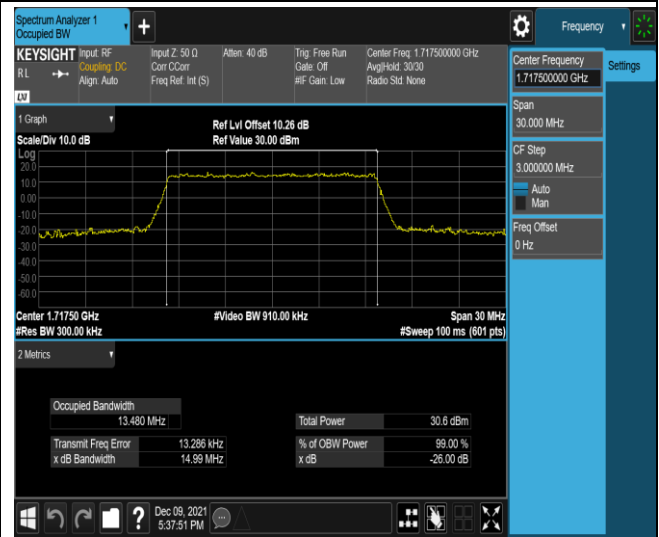

Band66-10MHz-16QAM-132322-50RB#0

Band66-10MHz-16QAM-132622-50RB#0

Band66-15MHz-QPSK-132047-75RB#0

Band66-15MHz-QPSK-132322-75RB#0

Band66-15MHz-QPSK-132597-75RB#0

Band66-15MHz-16QAM-132047-75RB#0

Band66-15MHz-16QAM-132322-75RB#0