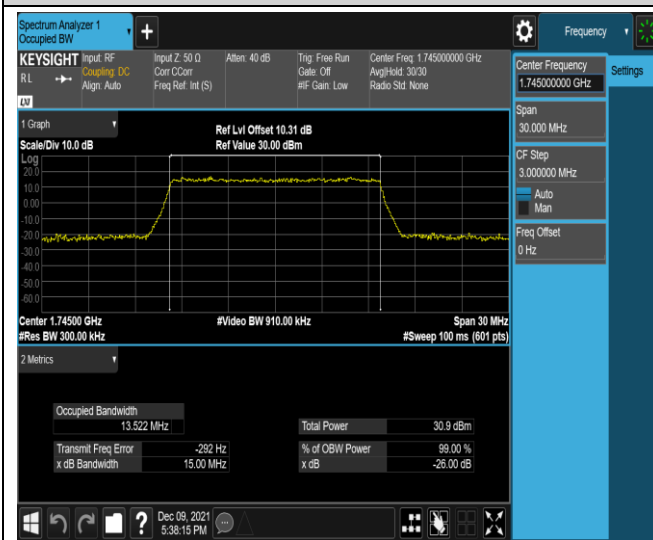

Band66-10MHz-16QAM-132322-50RB#0

Band66-10MHz-16QAM-132622-50RB#0

Band66-15MHz-QPSK-132047-75RB#0

Band66-15MHz-QPSK-132322-75RB#0

Band66-15MHz-QPSK-132597-75RB#0

Band66-15MHz-16QAM-132047-75RB#0

Band66-15MHz-16QAM-132322-75RB#0