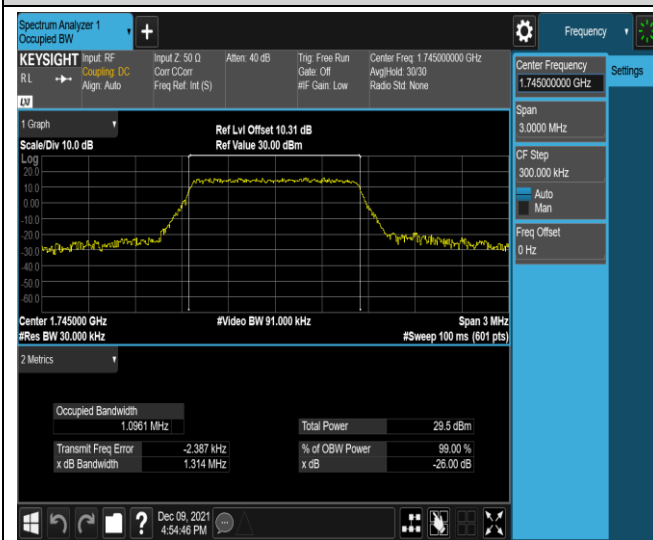

Band66-1.4MHz-16QAM-132322-6RB#0