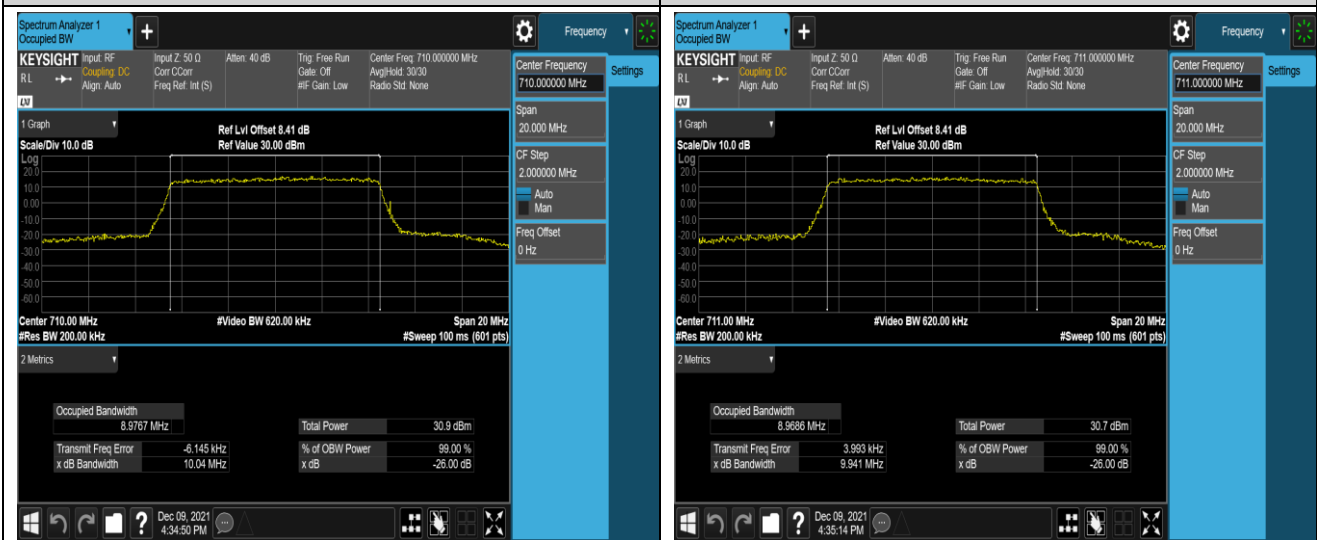

Band17-10MHz-16QAM-23790-50RB#0

Band17-10MHz-16QAM-23800-50RB#0