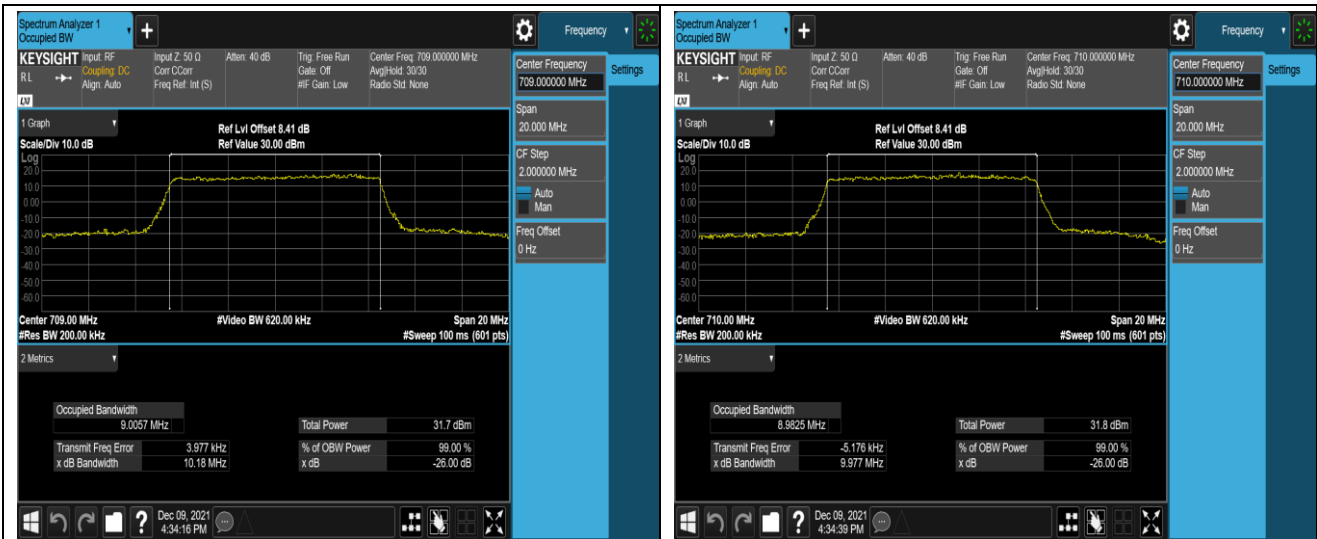

Band12-5MHz-16QAM-23155-25RB#0

Band12-10MHz-QPSK-23060-50RB#0

Band12-10MHz-QPSK-23095-50RB#0

Band12-10MHz-QPSK-23130-50RB#0

Band12-10MHz-16QAM-23060-50RB#0

Band12-10MHz-16QAM-23095-50RB#0

Band12-10MHz-16QAM-23130-50RB#0