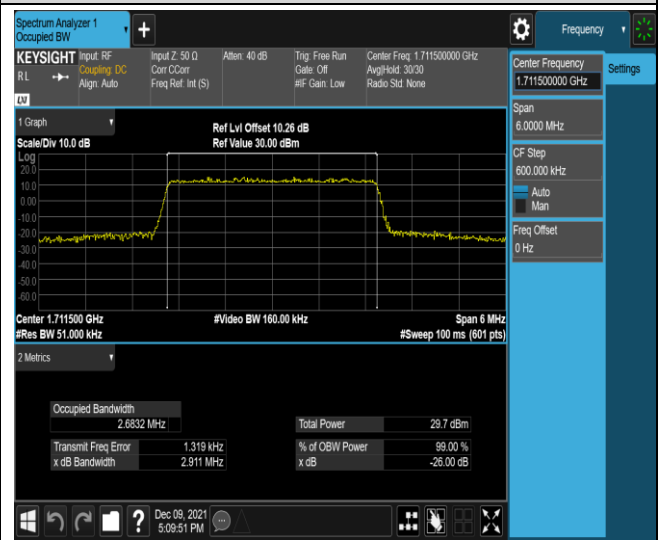

Band66-3MHz-16QAM-131987-15RB#0