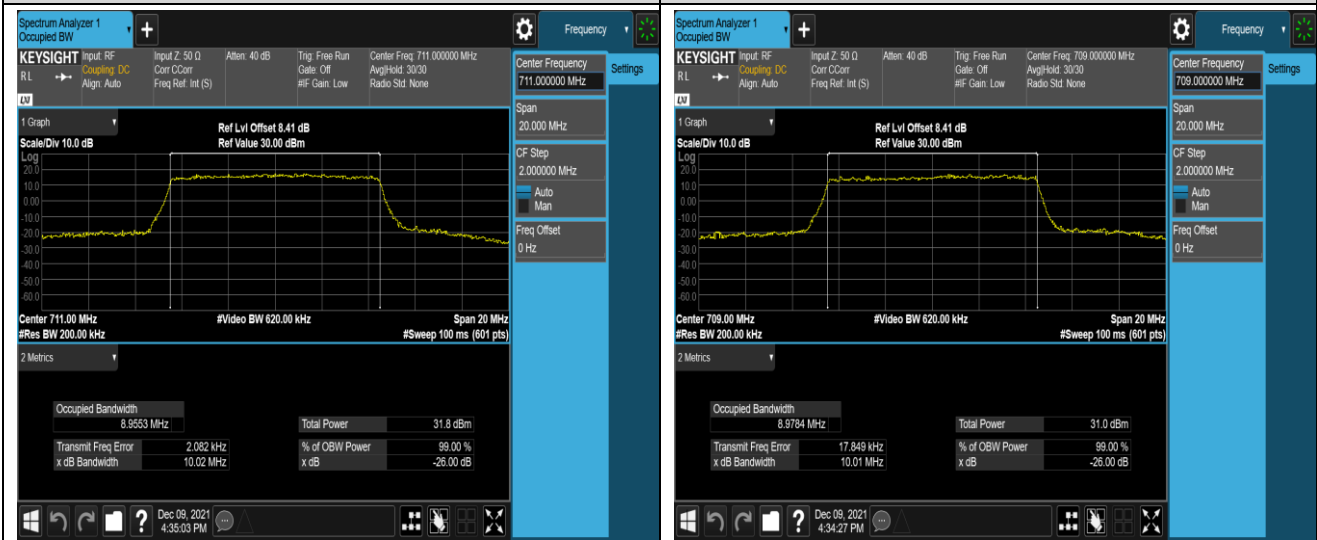

Band17-10MHz-QPSK-23800-50RB#0

Band17-10MHz-16QAM-23780-50RB#0