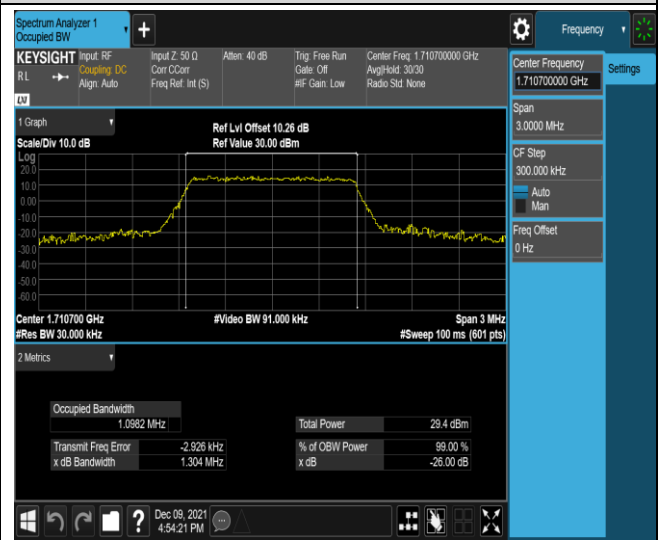

Band66-1.4MHz-16QAM-131979-6RB#0