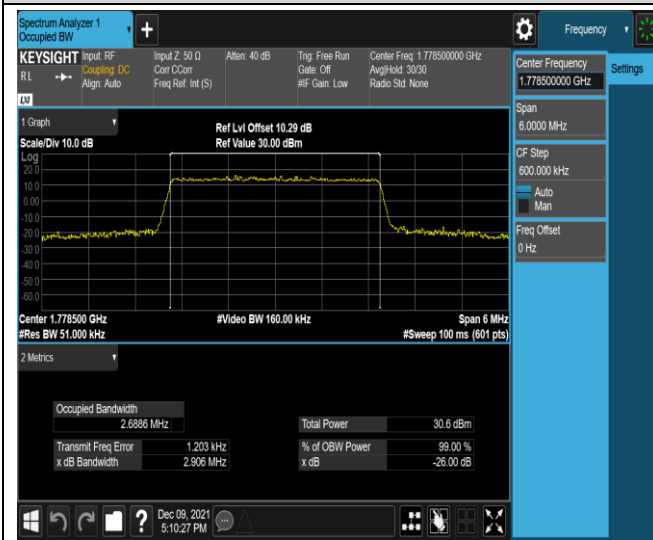

Band66-1.4MHz-QPSK-132322-6RB#0

Band66-1.4MHz-QPSK-132665-6RB#0

Band66-1.4MHz-16QAM-131979-6RB#0

Band66-1.4MHz-16QAM-132322-6RB#0

Band66-1.4MHz-16QAM-132665-6RB#0

Band66-3MHz-QPSK-131987-15RB#0

Band66-3MHz-QPSK-132322-15RB#0