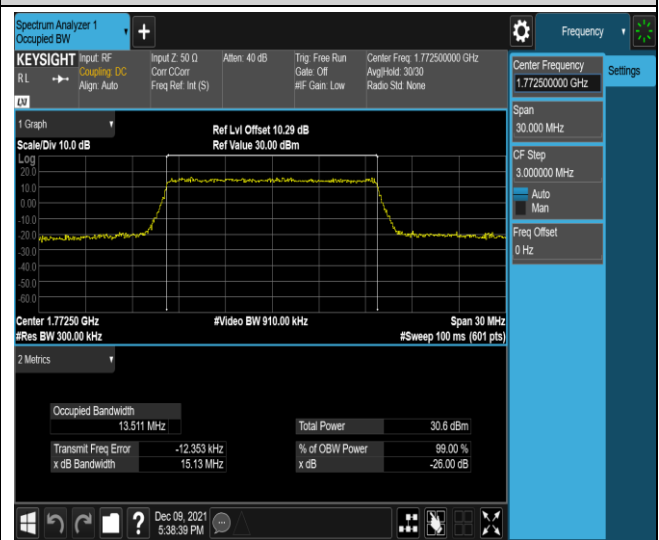

Band66-10MHz-16QAM-132322-50RB#0

Band66-10MHz-16QAM-132622-50RB#0

Band66-15MHz-QPSK-132047-75RB#0

Band66-15MHz-QPSK-132322-75RB#0

Band66-15MHz-QPSK-132597-75RB#0

Band66-15MHz-16QAM-132047-75RB#0

Band66-15MHz-16QAM-132322-75RB#0