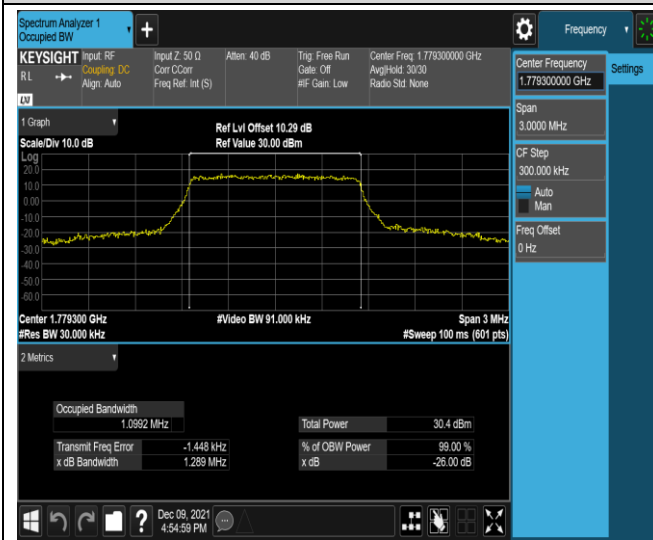

Band66-1.4MHz-QPSK-132665-6RB#0