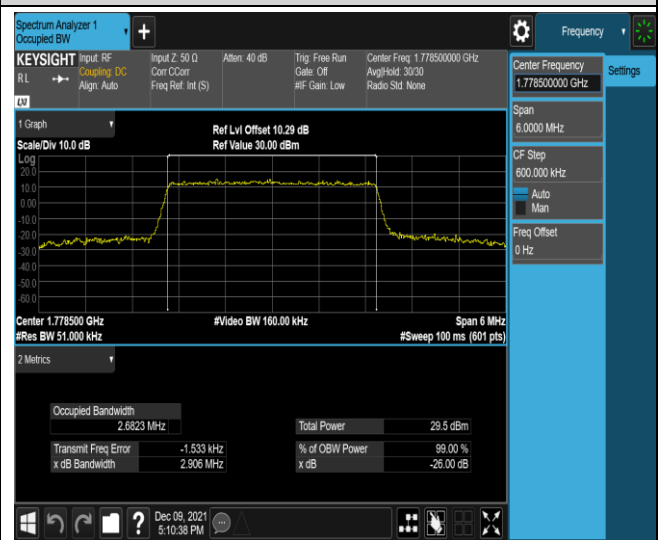

Band66-3MHz-16QAM-132657-15RB#0