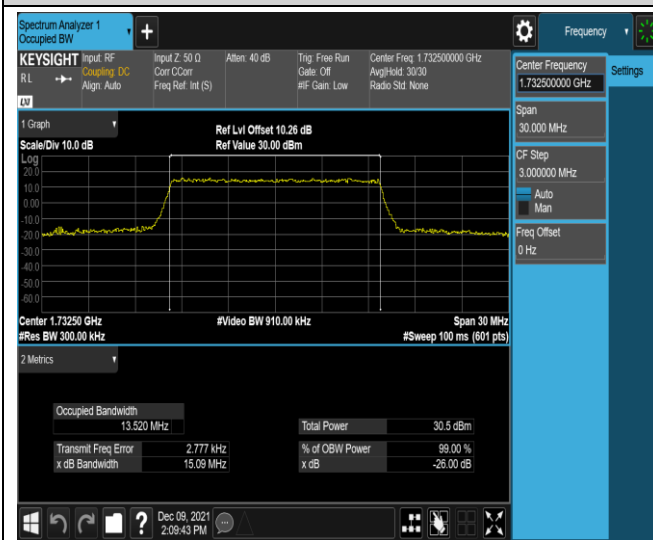

Band4-15MHz-QPSK-20325-75RB#0

Band4-15MHz-16QAM-20175-75RB#0