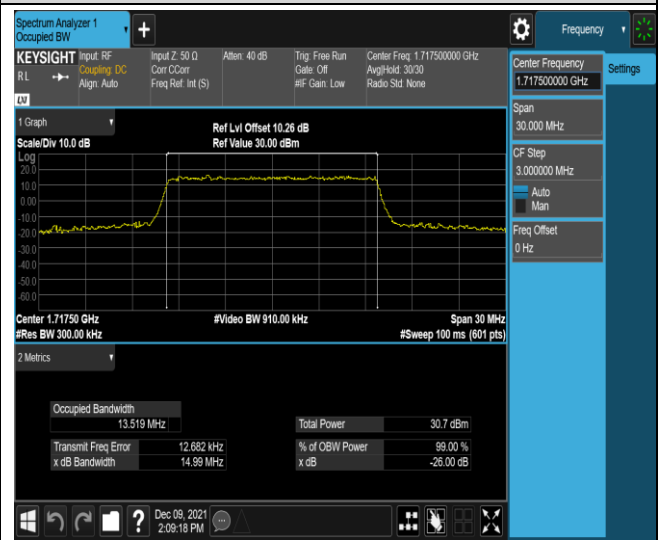

Band4-15MHz-QPSK-20175-75RB#0

Band4-15MHz-16QAM-20025-75RB#0