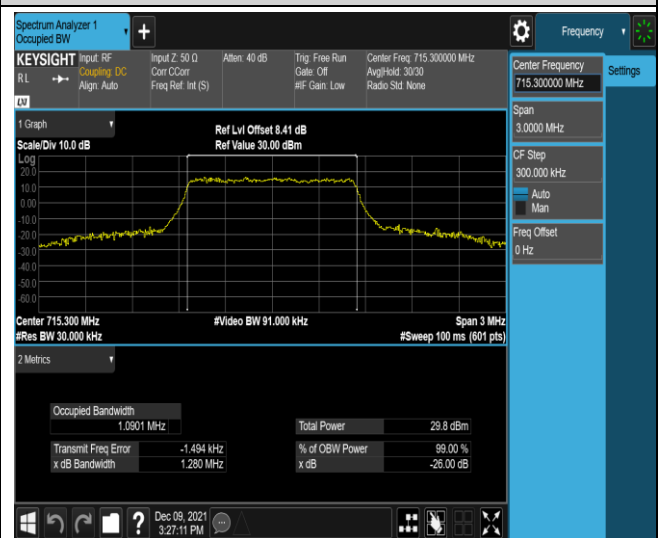

Band12-1.4MHz-QPSK-23095-6RB#0

Band12-1.4MHz-QPSK-23173-6RB#0

Band12-1.4MHz-16QAM-23017-6RB#0

Band12-1.4MHz-16QAM-23095-6RB#0

Band12-1.4MHz-16QAM-23173-6RB#0