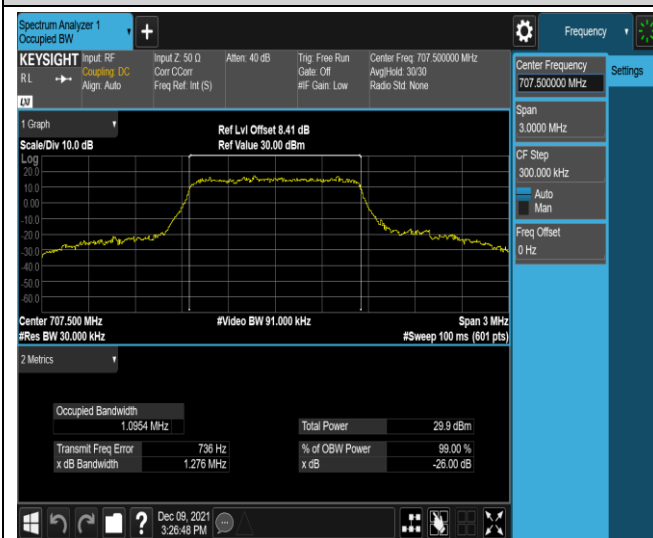

Band12-1.4MHz-QPSK-23173-6RB#0

Band12-1.4MHz-16QAM-23095-6RB#0