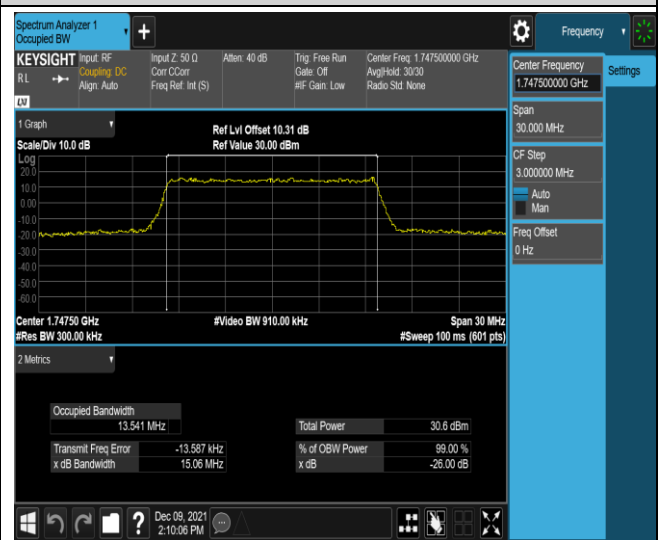

Band4-15MHz-16QAM-20025-75RB#0

Band4-15MHz-16QAM-20325-75RB#0