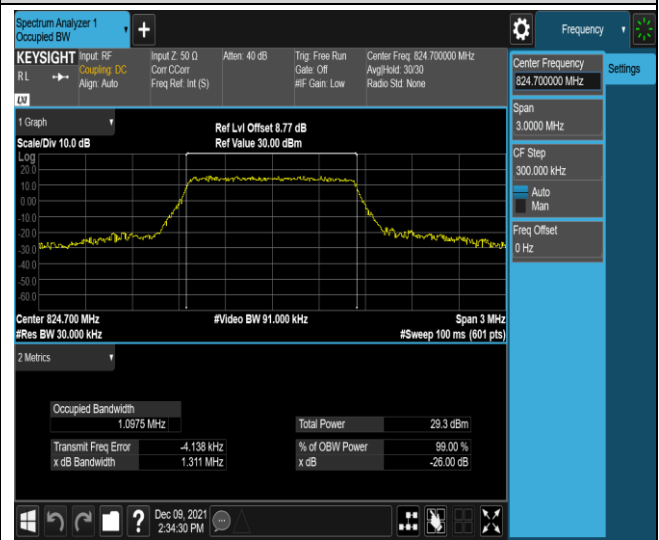

Band4-20MHz-16QAM-20050-100RB#0

Band4-20MHz-16QAM-20175-100RB#0

Band4-20MHz-16QAM-20300-100RB#0

Band5-1.4MHz-QPSK-20407-6RB#0

Band5-1.4MHz-QPSK-20525-6RB#0

Band5-1.4MHz-QPSK-20643-6RB#0

Band5-1.4MHz-16QAM-20407-6RB#0