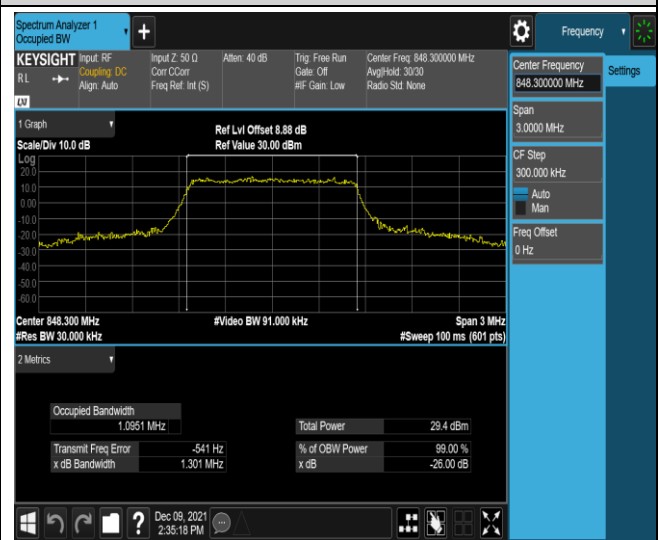

Band5-1.4MHz-16QAM-20407-6RB#0

Band5-1.4MHz-16QAM-20643-6RB#0