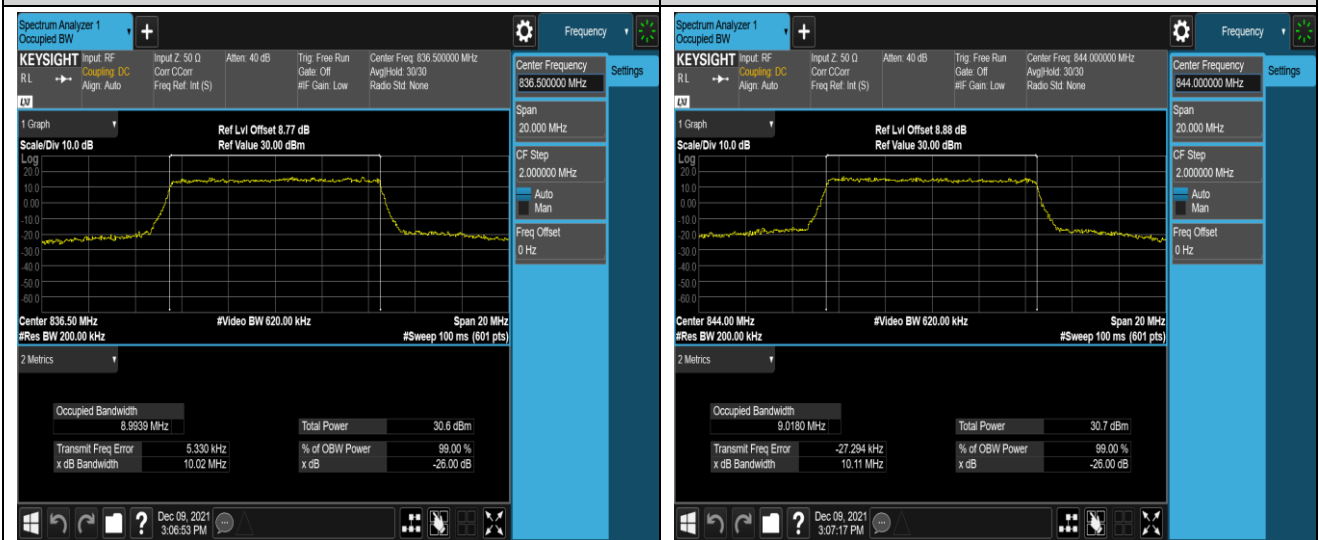

Band5-10MHz-QPSK-20600-50RB#0

Band5-10MHz-16QAM-20450-50RB#0

Band5-10MHz-16QAM-20525-50RB#0

Band5-10MHz-16QAM-20600-50RB#0