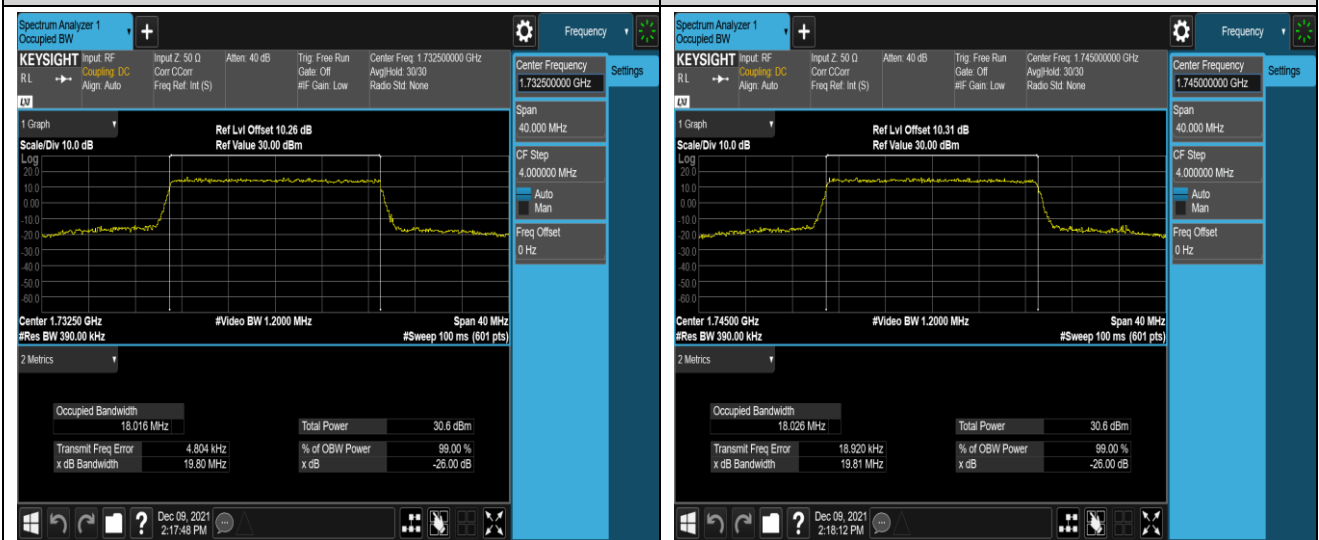

Band4-20MHz-QPSK-20300-100RB#0

Band4-20MHz-16QAM-20050-100RB#0

Band4-20MHz-16QAM-20175-100RB#0

Band4-20MHz-16QAM-20300-100RB#0