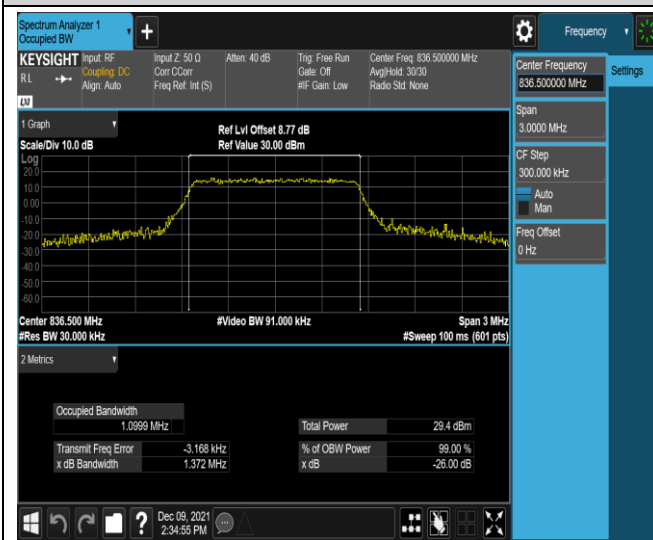

Band4-20MHz-16QAM-20050-100RB#0

Band4-20MHz-16QAM-20175-100RB#0

Band4-20MHz-16QAM-20300-100RB#0

Band5-1.4MHz-QPSK-20407-6RB#0

Band5-1.4MHz-QPSK-20525-6RB#0

Band5-1.4MHz-QPSK-20643-6RB#0

Band5-1.4MHz-16QAM-20407-6RB#0