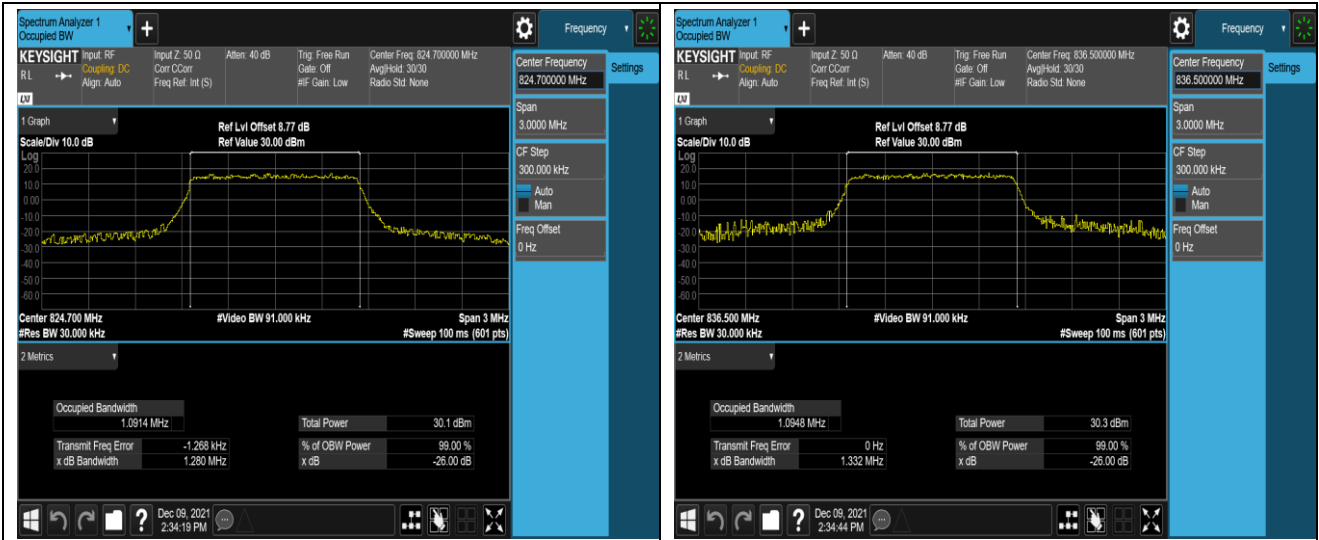

Band4-20MHz-16QAM-20175-100RB#0

Band4-20MHz-16QAM-20300-100RB#0

Band5-1.4MHz-QPSK-20407-6RB#0

Band5-1.4MHz-QPSK-20525-6RB#0