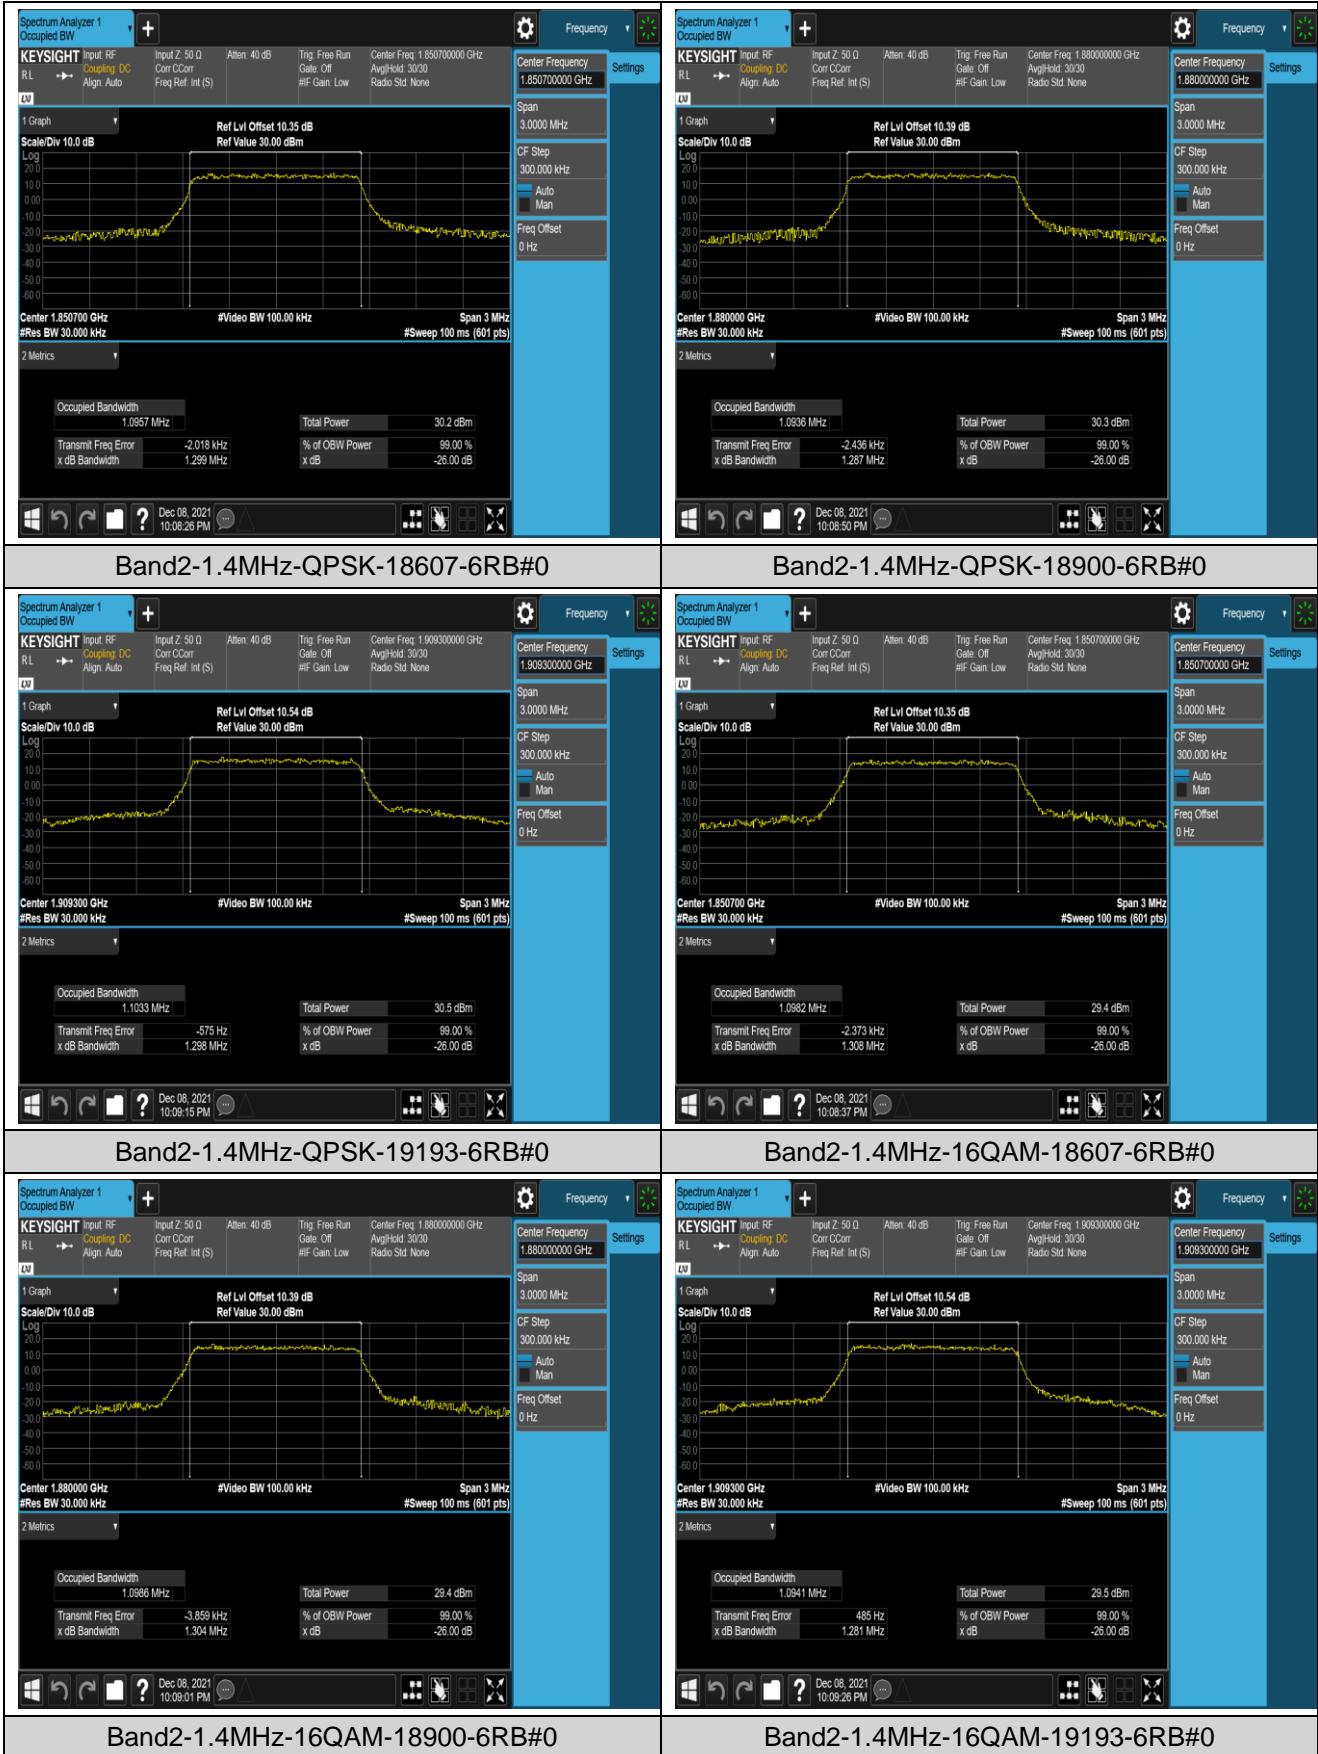

Test Graphs