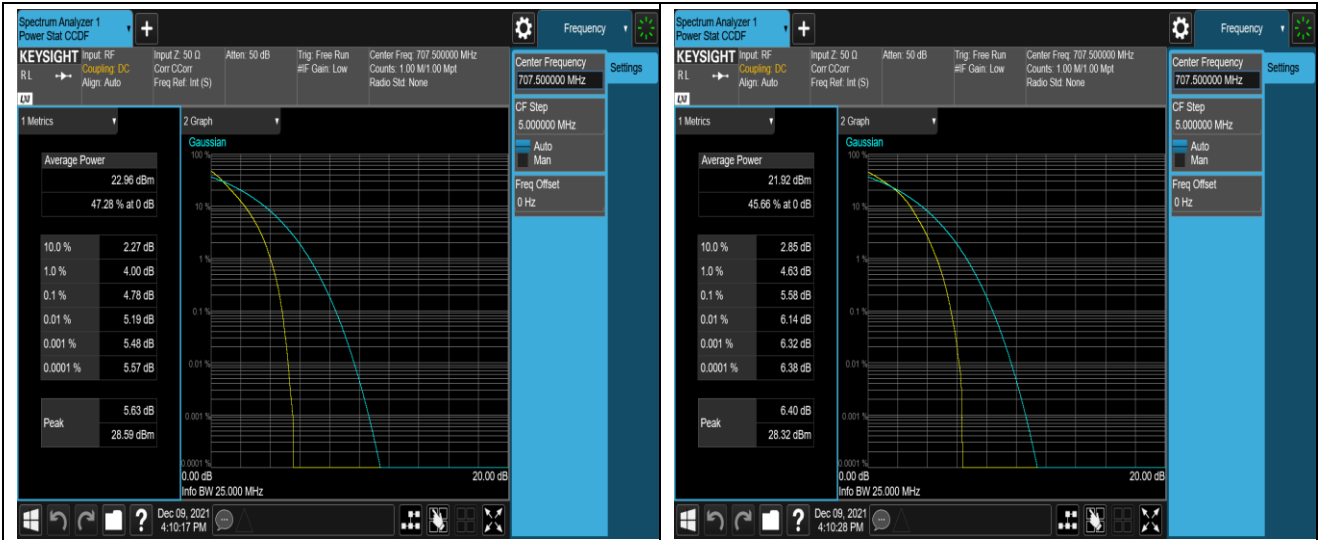

Band12-10MHz-QPSK-23095-50RB#0

Band12-10MHz-16QAM-23095-50RB#0