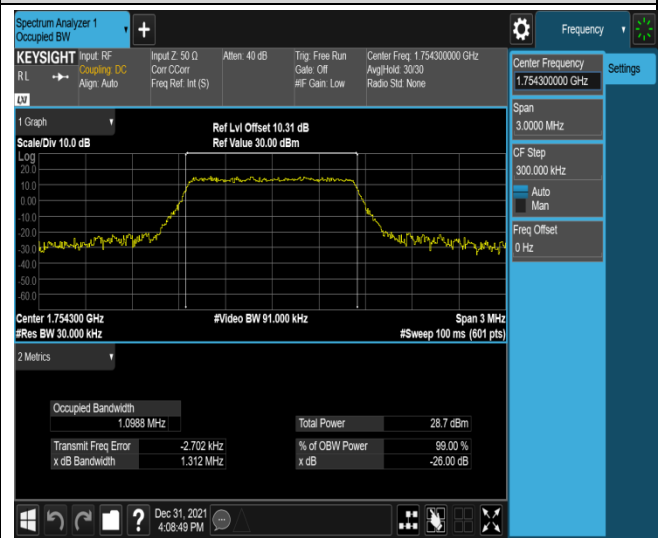

Band4-1.4MHz-16QAM-19957-6RB#0

Band4-1.4MHz-16QAM-20393-6RB#0