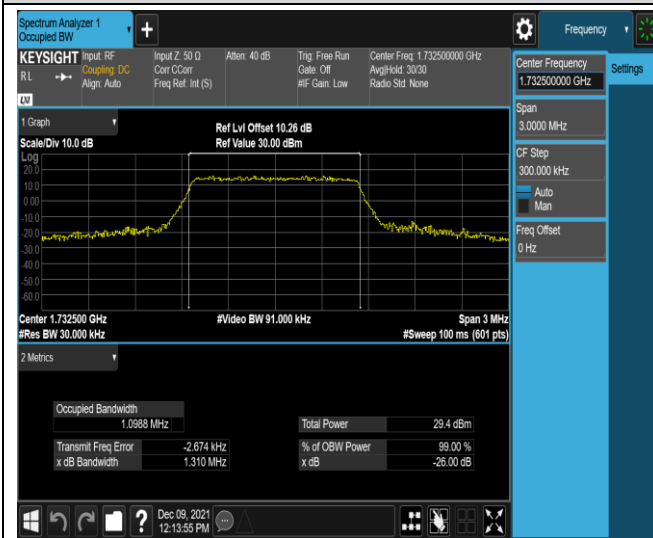

Band4-1.4MHz-QPSK-20393-6RB#0

Band4-1.4MHz-16QAM-20175-6RB#0