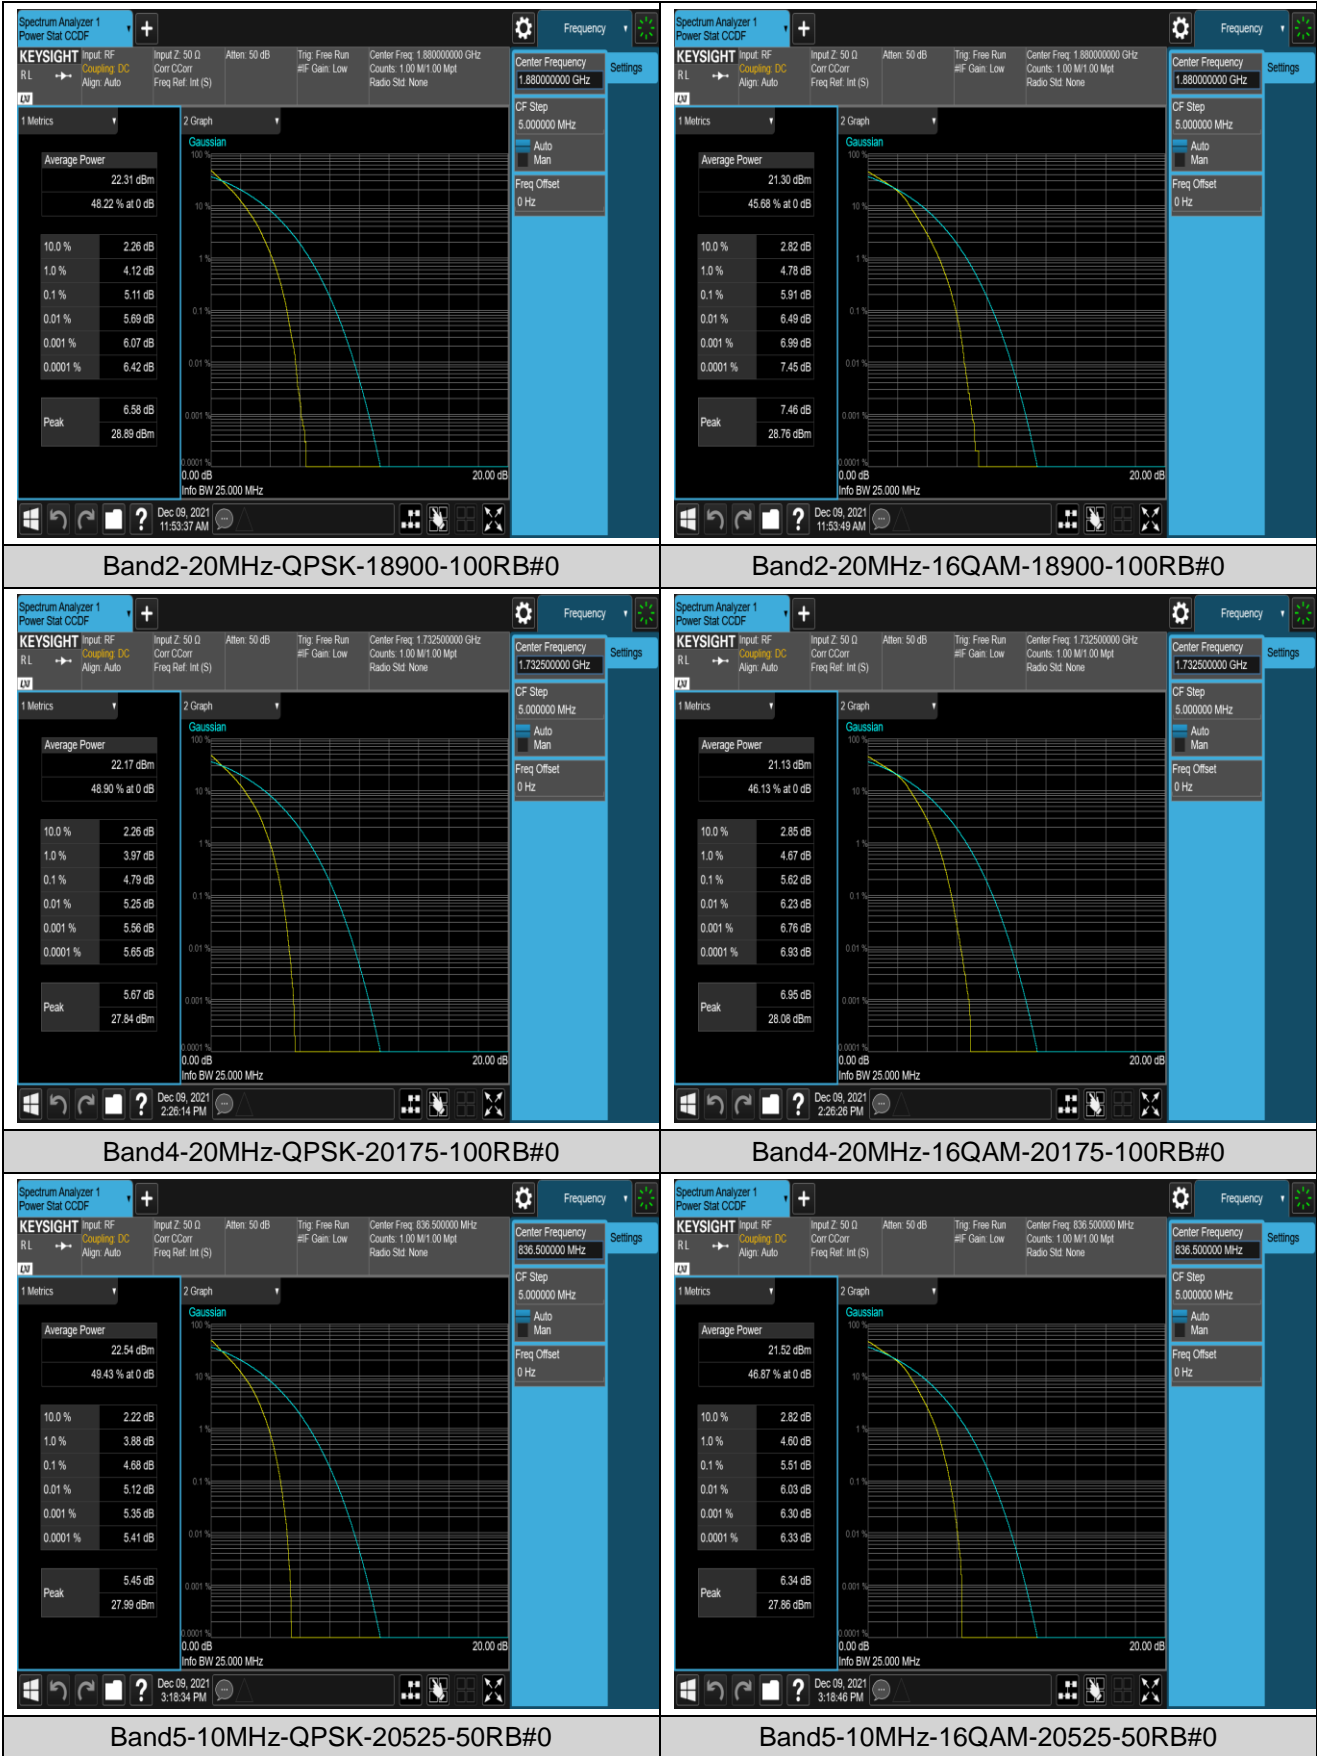

Test Graphs