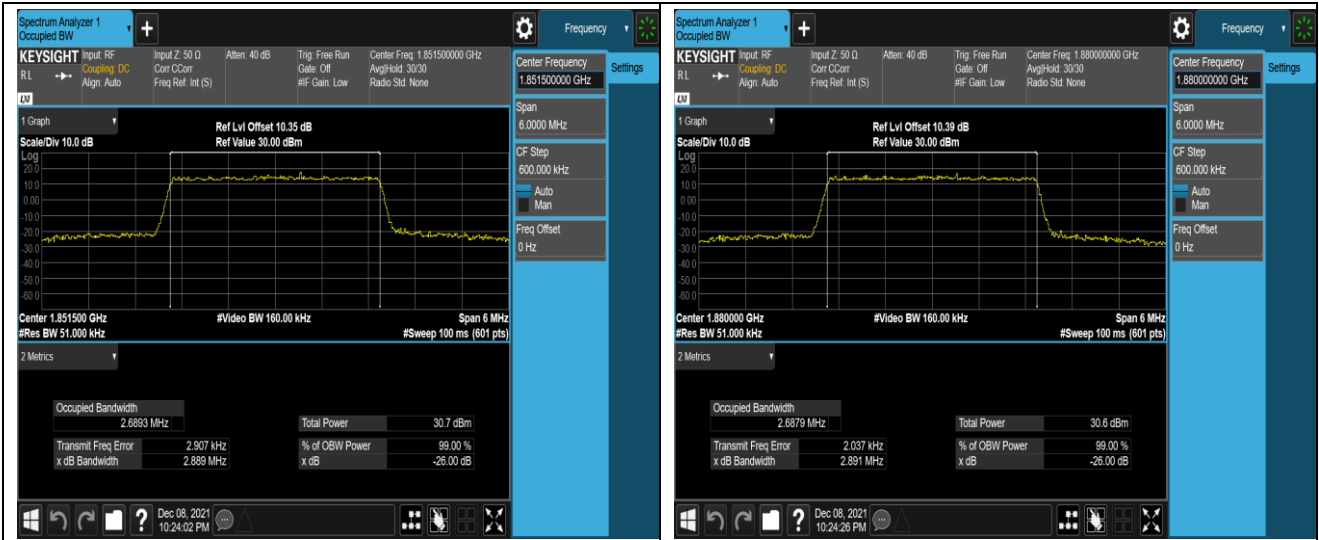

Band2-3MHz-QPSK-18615-15RB#0

Band2-3MHz-QPSK-18900-15RB#0