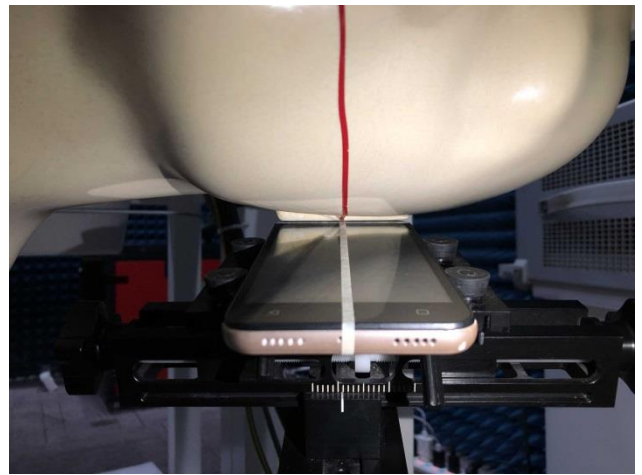

# SAR Test Setup Photos

## Head

Right Cheek

Right Tilted

Left Cheek

Left Tilted

## Body

Front side (10mm)

Back side(10mm)

Top side(10mm)

Bottom side(10mm)

Left side(10mm)

Right side(10mm)

Extremity Bottom side(0mm)