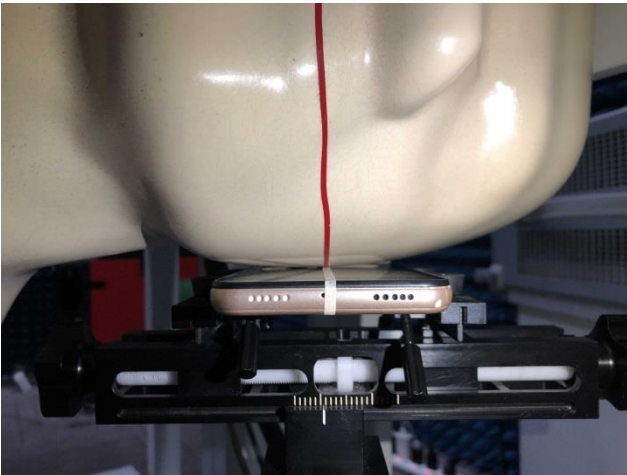

# SAR Test Setup Photos

## Head

Right Cheek

Right Tilted

Left Cheek

Left Tilted

## Body

Front side (10mm)

Back side(10mm)

Top side(10mm)

Bottom side(10mm)

Left side(10mm)

Right side(10mm)

Extremity Bottom side(0mm)