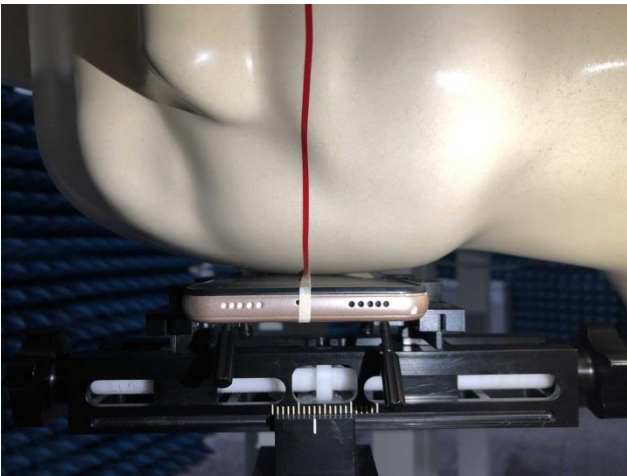

## EUT Antenna Locations

**LTE-Diversity ANT(Rx Only)**

# SAR Test Setup Photos

## Head

Right Cheek

Right Tilted

Left Cheek

Left Tilted

## Body

Front side (10mm)

Back side(10mm)

Top side(10mm)

Bottom side(10mm)

Left side(10mm)

Right side(10mm)

Extremity Bottom side(0mm)