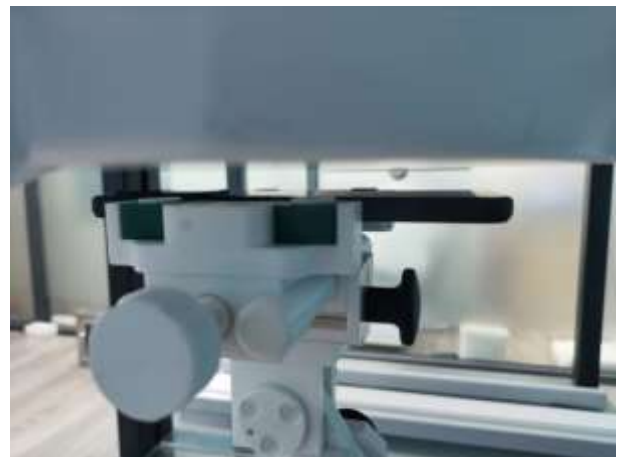

EUT Photos (Model: Elite Max)

EUT Antenna Locations

SAR Test Setup Photos

Head

Right Cheek

Right Tilted

Left Cheek

Left Tilted

Body

Front side (10mm)

Back side(10mm)

Left side(10mm)

Right side(10mm)

Top side(10mm)

Bottom side(10mm)

EUT holder Perturbation Evaluation Test Setup Photos

DUT with device holder (DUT direct contact with the phantom)

DUT without device holder (DUT direct contact with the phantom)