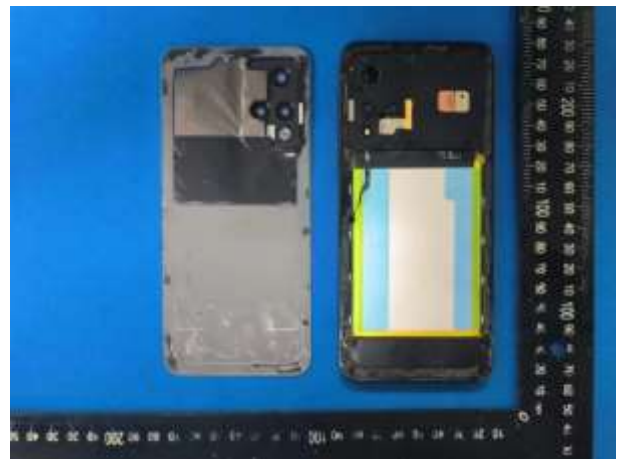

EUT Photos (Model: Elite Max)

EUT Antenna Locations

SAR Test Setup Photos

Head

Right Cheek

Right Tilted

Left Cheek

Left Tilted

Body

Front side (10mm)

Back side(10mm)

Left side(10mm)

Right side(10mm)

Top side(10mm)

Bottom side(10mm)

EUT holder Perturbation Evaluation Test Setup Photos