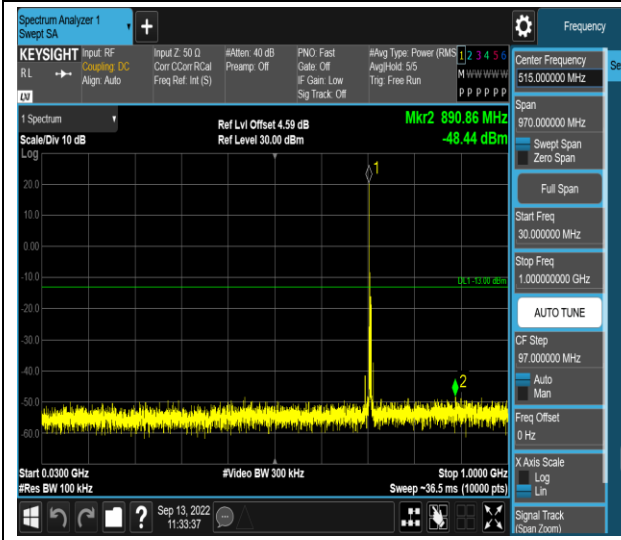

Band17-5MHz-QPSK-23755-1RB#0-Range2:1000~10000MHz

Band17-5MHz-QPSK-23790-1RB#0-Range1:30~1000MHz

Band17-5MHz-QPSK-23790-1RB#0-Range2:1000~10000MHz

Band17-5MHz-16QAM-23825-1RB#0-Range1:30~1000MHz

Band17-5MHz-16QAM-23825-1RB#0-Range2:1000~10000MHz