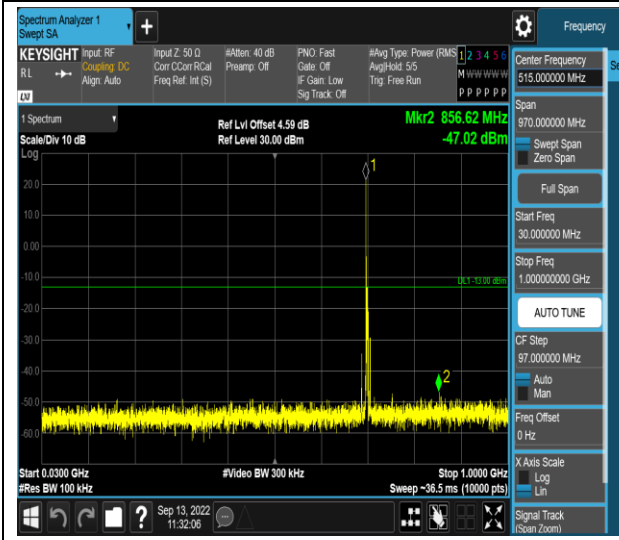

Band17-5MHz-QPSK-23755-1RB#0-Range1:30~1000MHz

Band17-5MHz-QPSK-23790-1RB#0-Range1:30~1000MHz

Band17-5MHz-QPSK-23790-1RB#0-Range2:1000~10000MHz