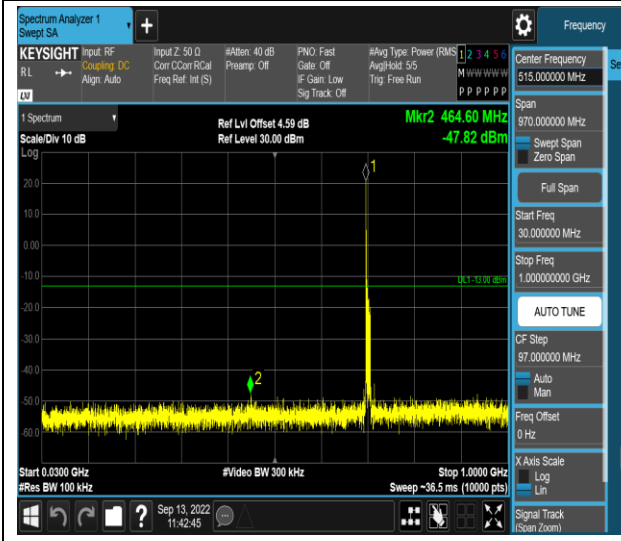

Band17-10MHz-QPSK-23780-1RB#0-Range1:30~1000MHz