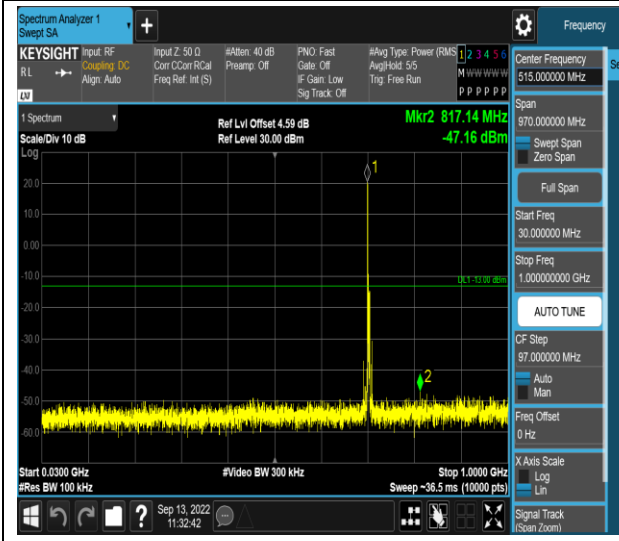

Band17-5MHz-QPSK-23790-1RB#0-Range1:30~1000MHz

Band17-5MHz-QPSK-23790-1RB#0-Range2:1000~10000MHz