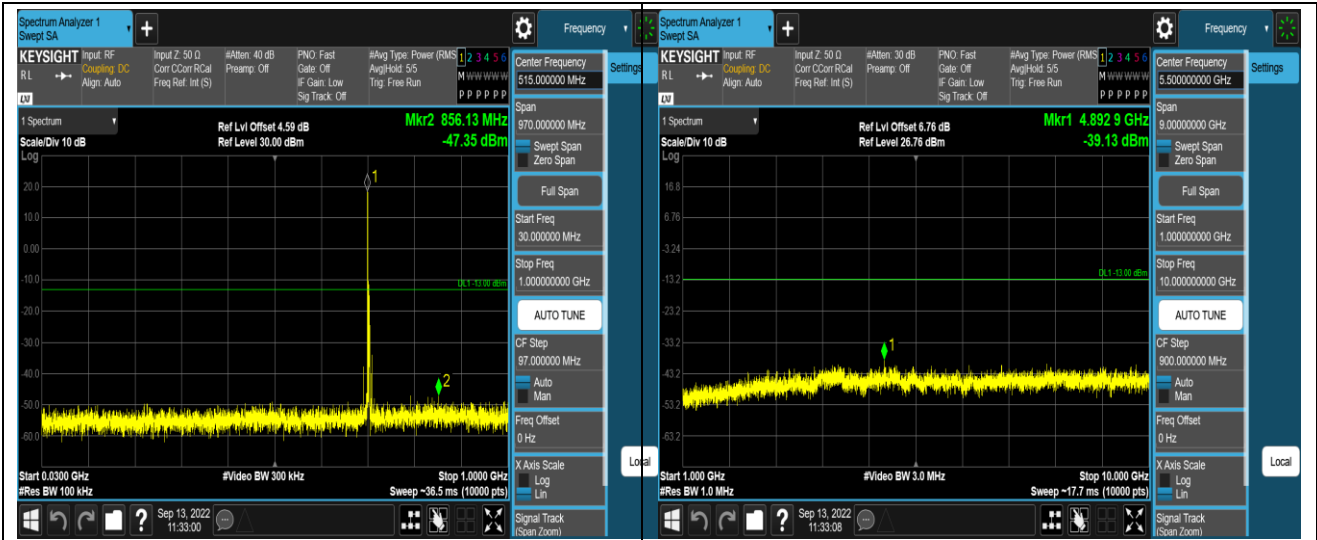

Band17-5MHz-QPSK-23755-1RB#0-Range2:1000~10000MHz

Band17-5MHz-QPSK-23790-1RB#0-Range1:30~1000MHz

Band17-5MHz-QPSK-23790-1RB#0-Range2:1000~10000MHz

Band17-5MHz-16QAM-23825-1RB#0-Range1:30~1000MHz

Band17-5MHz-16QAM-23825-1RB#0-Range2:1000~10000MHz