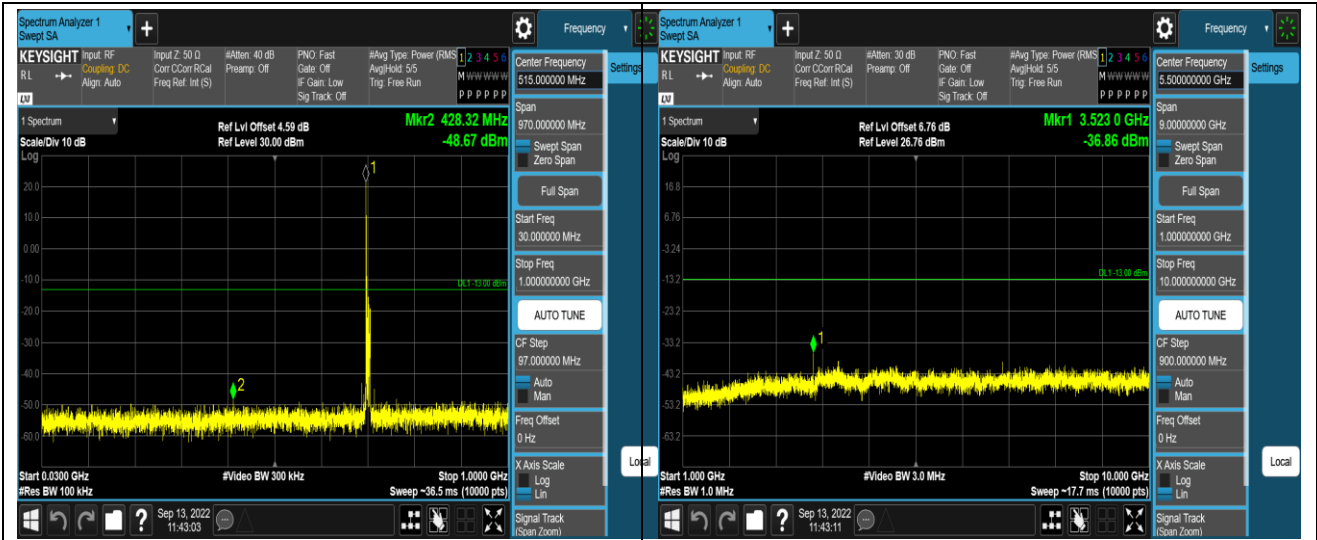

Band17-10MHz-16QAM-23790-1RB#0-Range1:30
~1000MHz

Band17-10MHz-16QAM-23790-1RB#0-Range2:1000~
10000MHz