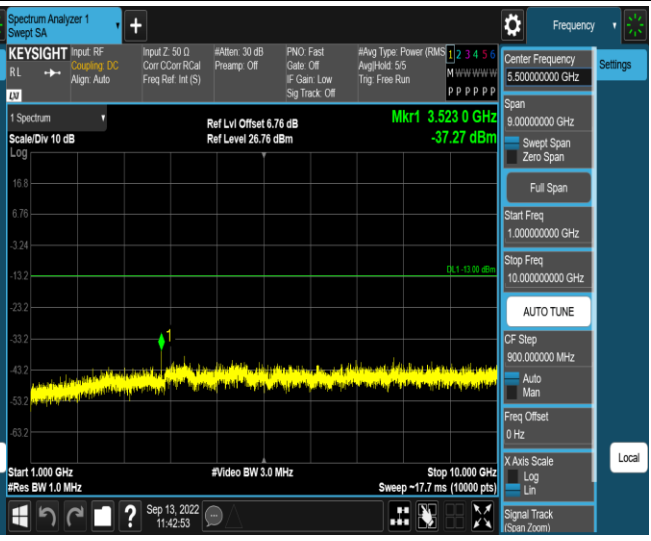

Band17-10MHz-QPSK-23780-1RB#0-Range2:1000~10000MHz