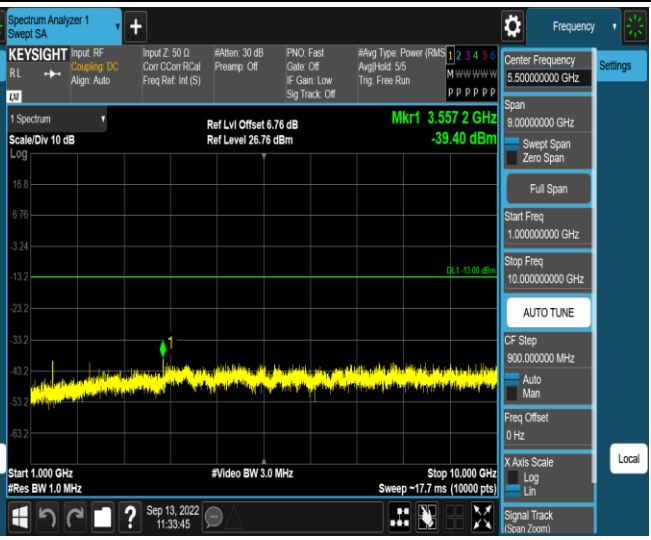

Band17-5MHz-QPSK-23755-1RB#0-Range2:1000~10000MHz

Band17-5MHz-QPSK-23790-1RB#0-Range1:30~1000MHz

Band17-5MHz-QPSK-23790-1RB#0-Range2:1000~10000MHz

Band17-5MHz-16QAM-23825-1RB#0-Range1:30~1000MHz

Band17-5MHz-16QAM-23825-1RB#0-Range2:1000~10000MHz