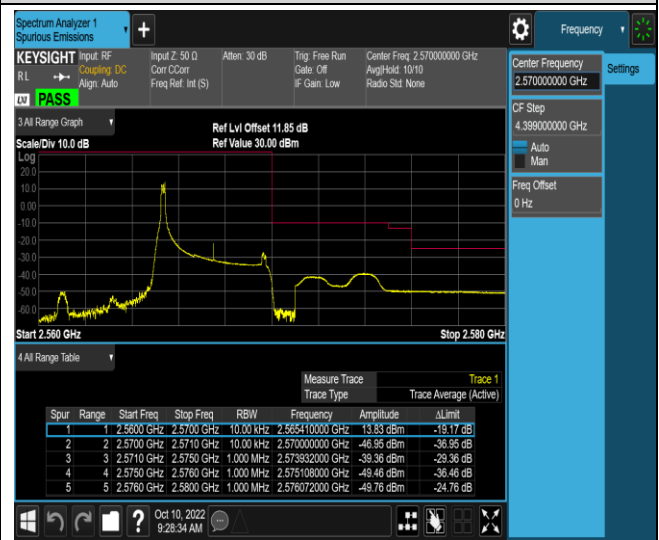

Band5-10MHz-16QAM-20600-50RB#0

Band7-5MHz-QPSK-20775-1RB#0

Band7-5MHz-QPSK-20775-1RB#24

Band7-5MHz-QPSK-20775-25RB#0

Band7-5MHz-QPSK-21425-1RB#0

Band7-5MHz-QPSK-21425-1RB#24

Band7-5MHz-QPSK-21425-25RB#0

Band7-5MHz-16QAM-20775-1RB#0