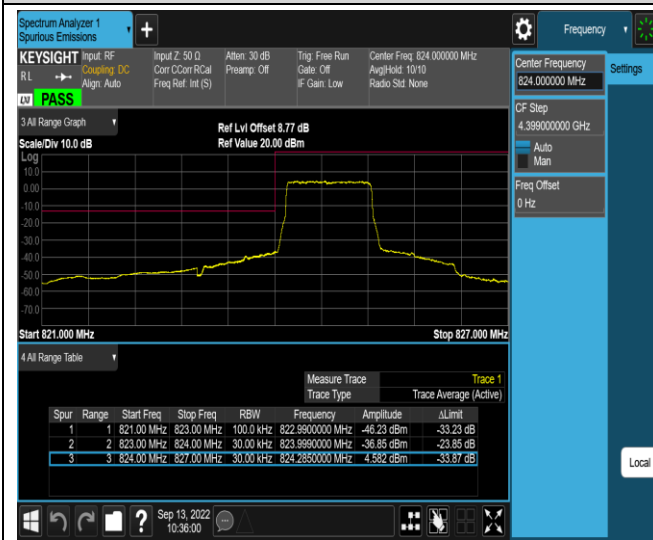

Band5-1.4MHz-QPSK-20407-6RB#0

Band5-1.4MHz-QPSK-20643-1RB#0

Band5-1.4MHz-QPSK-20643-1RB#5

Band5-1.4MHz-QPSK-20643-6RB#0

Band5-1.4MHz-16QAM-20407-1RB#0

Band5-1.4MHz-16QAM-20407-1RB#5

Band5-1.4MHz-16QAM-20407-6RB#0

Band5-1.4MHz-16QAM-20643-1RB#0

Band5-1.4MHz-16QAM-20643-1RB#5

Band5-1.4MHz-16QAM-20643-6RB#0

Band5-10MHz-QPSK-20450-1RB#0

Band5-10MHz-QPSK-20450-1RB#49

Band5-10MHz-QPSK-20450-50RB#0

Band5-10MHz-QPSK-20600-1RB#0