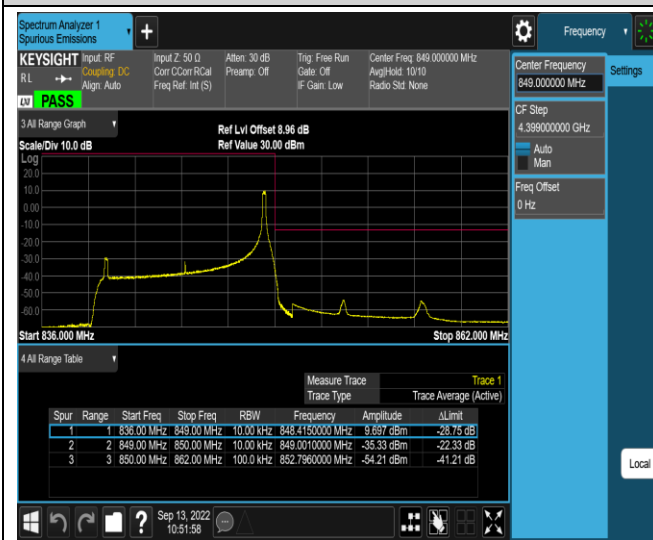

Band5-1.4MHz-16QAM-20643-1RB#0

Band5-1.4MHz-16QAM-20643-1RB#5

Band5-1.4MHz-16QAM-20643-6RB#0

Band5-10MHz-QPSK-20450-1RB#0

Band5-10MHz-QPSK-20450-1RB#49

Band5-10MHz-QPSK-20450-50RB#0

Band5-10MHz-QPSK-20600-1RB#0

Band5-10MHz-QPSK-20600-1RB#49

Band5-10MHz-QPSK-20600-50RB#0

Band5-10MHz-16QAM-20450-1RB#0

Band5-10MHz-16QAM-20450-1RB#49

Band5-10MHz-16QAM-20450-50RB#0

Band5-10MHz-16QAM-20600-1RB#0

Band5-10MHz-16QAM-20600-1RB#49