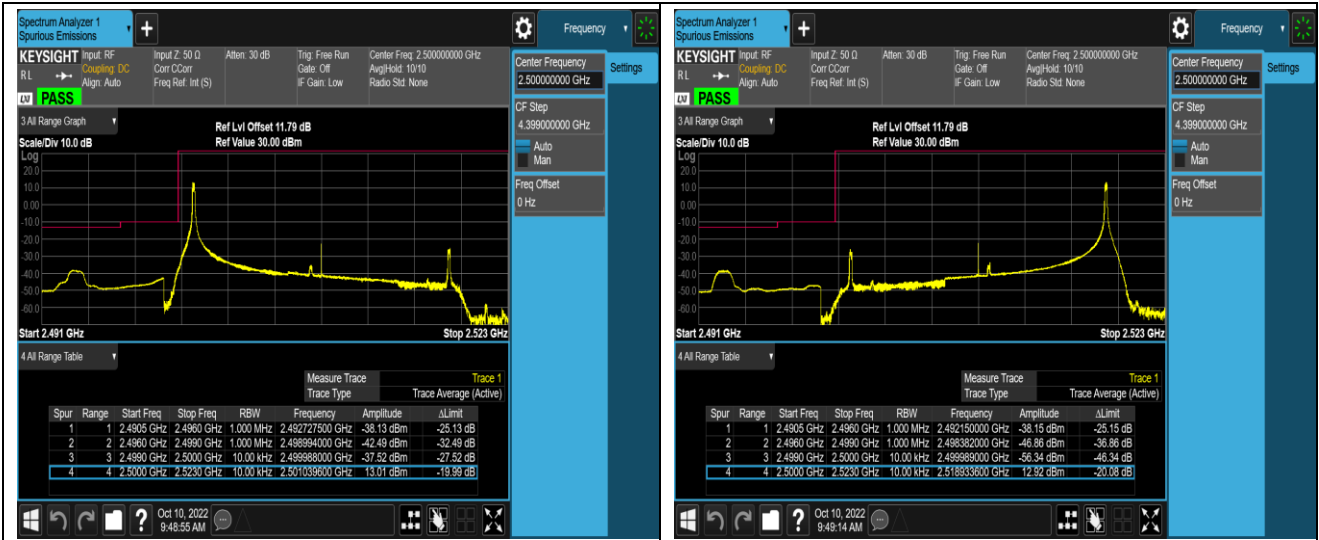

Band7-20MHz-QPSK-20850-100RB#0

Band7-20MHz-QPSK-21350-1RB#0