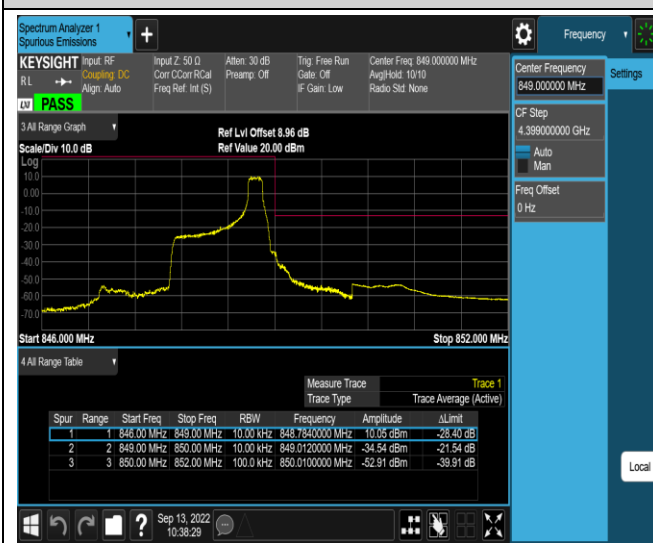

Band5-1.4MHz-QPSK-20407-6RB#0

Band5-1.4MHz-QPSK-20643-1RB#0

Band5-1.4MHz-QPSK-20643-1RB#5

Band5-1.4MHz-QPSK-20643-6RB#0

Band5-1.4MHz-16QAM-20407-1RB#0

Band5-1.4MHz-16QAM-20407-1RB#5

Band5-1.4MHz-16QAM-20407-6RB#0

Band5-1.4MHz-16QAM-20643-1RB#0

Band5-1.4MHz-16QAM-20643-1RB#5

Band5-1.4MHz-16QAM-20643-6RB#0

Band5-10MHz-QPSK-20450-1RB#0

Band5-10MHz-QPSK-20450-1RB#49

Band5-10MHz-QPSK-20450-50RB#0

Band5-10MHz-QPSK-20600-1RB#0