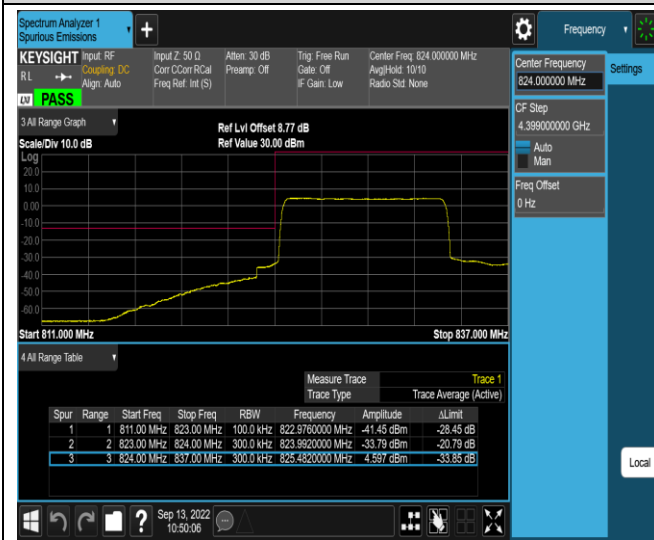

Band5-10MHz-QPSK-20600-1RB#49

Band5-10MHz-QPSK-20600-50RB#0

Band5-10MHz-16QAM-20450-1RB#0

Band5-10MHz-16QAM-20450-1RB#49

Band5-10MHz-16QAM-20450-50RB#0

Band5-10MHz-16QAM-20600-1RB#0

Band5-10MHz-16QAM-20600-1RB#49