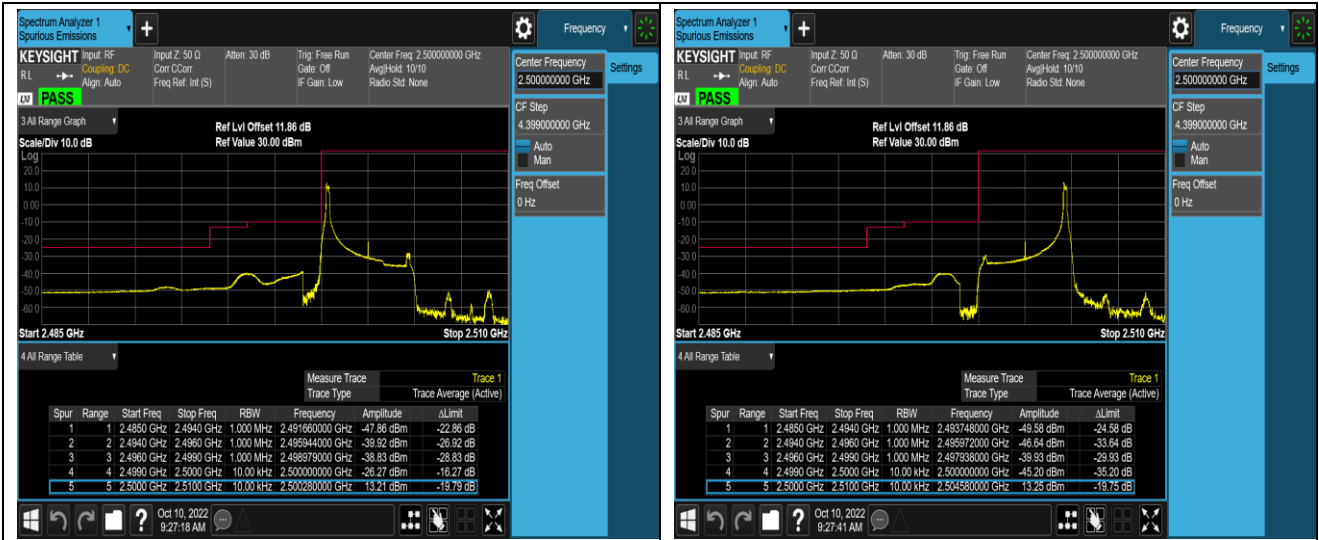

Band7-5MHz-QPSK-20775-1RB#0

Band7-5MHz-QPSK-20775-1RB#24

Band7-5MHz-QPSK-20775-25RB#0

Band7-5MHz-QPSK-21425-1RB#0