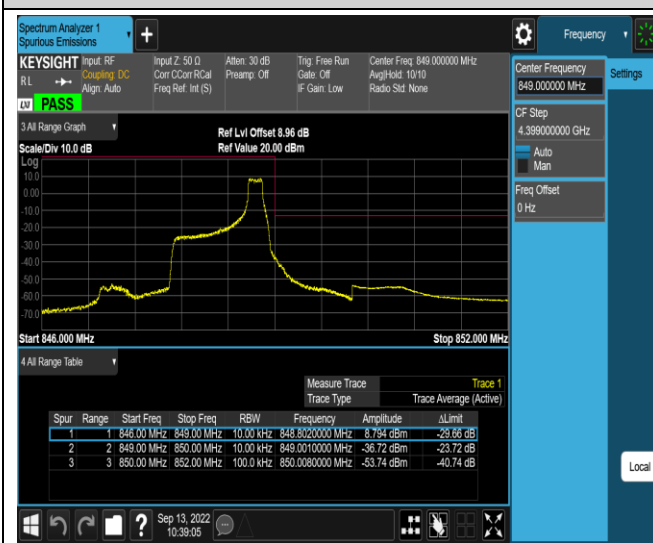

Band5-1.4MHz-QPSK-20407-6RB#0

Band5-1.4MHz-QPSK-20643-1RB#0

Band5-1.4MHz-QPSK-20643-1RB#5

Band5-1.4MHz-QPSK-20643-6RB#0

Band5-1.4MHz-16QAM-20407-1RB#0

Band5-1.4MHz-16QAM-20407-1RB#5

Band5-1.4MHz-16QAM-20407-6RB#0

Band5-1.4MHz-16QAM-20643-1RB#0

Band5-1.4MHz-16QAM-20643-1RB#5

Band5-1.4MHz-16QAM-20643-6RB#0

Band5-10MHz-QPSK-20450-1RB#0

Band5-10MHz-QPSK-20450-1RB#49

Band5-10MHz-QPSK-20450-50RB#0

Band5-10MHz-QPSK-20600-1RB#0