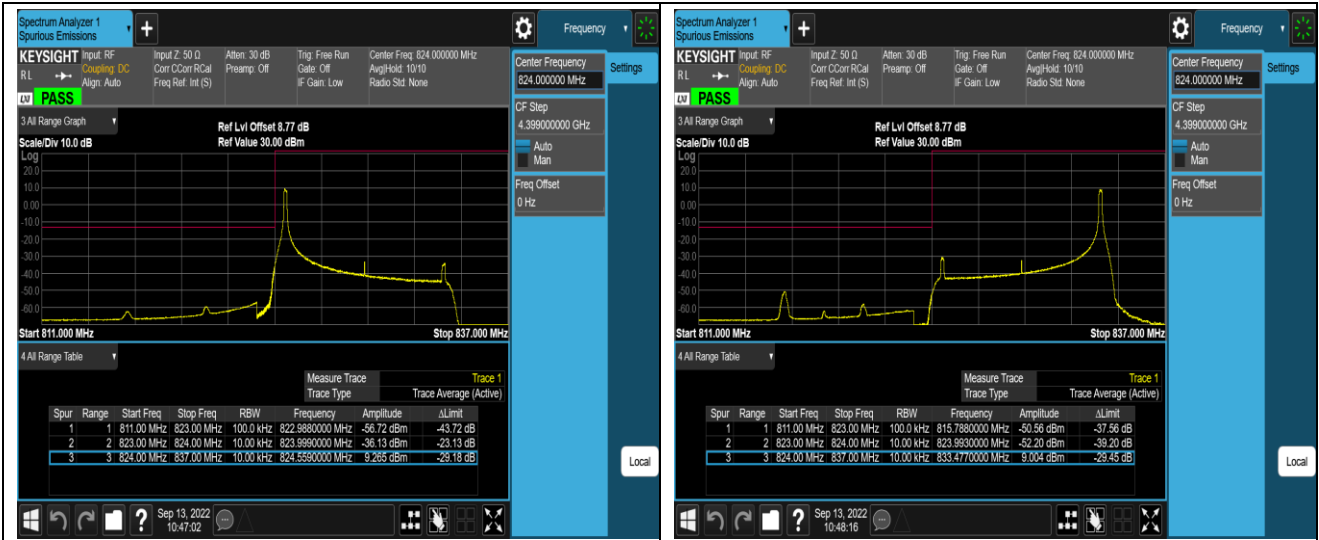

Band5-1.4MHz-16QAM-20643-1RB#0

Band5-1.4MHz-16QAM-20643-1RB#5

Band5-1.4MHz-16QAM-20643-6RB#0

Band5-10MHz-QPSK-20450-1RB#0

Band5-10MHz-QPSK-20450-1RB#49

Band5-10MHz-QPSK-20450-50RB#0

Band5-10MHz-QPSK-20600-1RB#0

Band5-10MHz-QPSK-20600-1RB#49

Band5-10MHz-QPSK-20600-50RB#0

Band5-10MHz-16QAM-20450-1RB#0

Band5-10MHz-16QAM-20450-1RB#49

Band5-10MHz-16QAM-20450-50RB#0

Band5-10MHz-16QAM-20600-1RB#0

Band5-10MHz-16QAM-20600-1RB#49