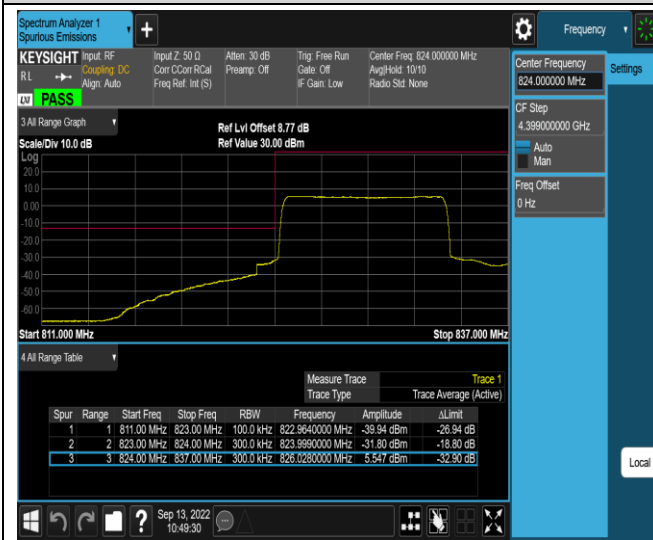

Band5-1.4MHz-16QAM-20643-1RB#0

Band5-1.4MHz-16QAM-20643-1RB#5

Band5-1.4MHz-16QAM-20643-6RB#0

Band5-10MHz-QPSK-20450-1RB#0

Band5-10MHz-QPSK-20450-1RB#49

Band5-10MHz-QPSK-20450-50RB#0

Band5-10MHz-QPSK-20600-1RB#0

Band5-10MHz-QPSK-20600-1RB#49

Band5-10MHz-QPSK-20600-50RB#0

Band5-10MHz-16QAM-20450-1RB#0

Band5-10MHz-16QAM-20450-1RB#49

Band5-10MHz-16QAM-20450-50RB#0

Band5-10MHz-16QAM-20600-1RB#0

Band5-10MHz-16QAM-20600-1RB#49