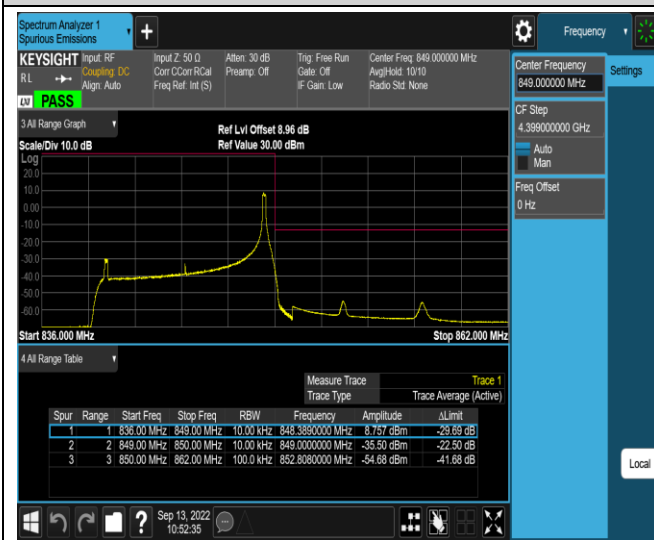

Band5-10MHz-16QAM-20600-1RB#49

Band7-5MHz-QPSK-20775-1RB#0