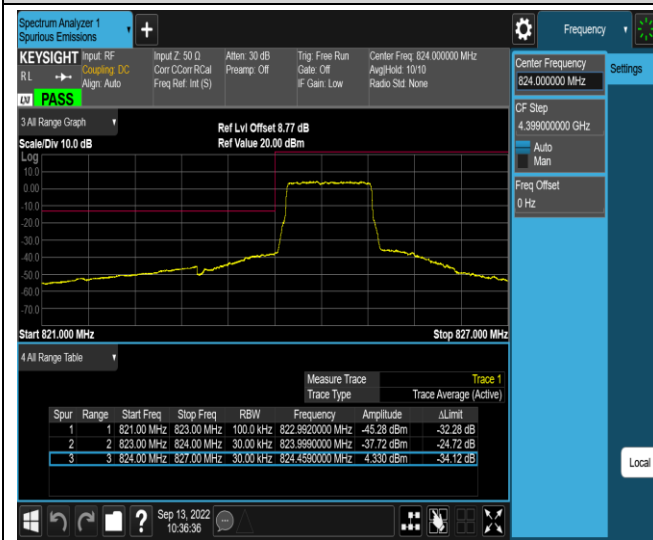

Band5-1.4MHz-QPSK-20407-6RB#0

Band5-1.4MHz-QPSK-20643-1RB#0

Band5-1.4MHz-QPSK-20643-1RB#5

Band5-1.4MHz-QPSK-20643-6RB#0

Band5-1.4MHz-16QAM-20407-1RB#0

Band5-1.4MHz-16QAM-20407-1RB#5

Band5-1.4MHz-16QAM-20407-6RB#0

Band5-1.4MHz-16QAM-20643-1RB#0

Band5-1.4MHz-16QAM-20643-1RB#5

Band5-1.4MHz-16QAM-20643-6RB#0

Band5-10MHz-QPSK-20450-1RB#0

Band5-10MHz-QPSK-20450-1RB#49

Band5-10MHz-QPSK-20450-50RB#0

Band5-10MHz-QPSK-20600-1RB#0