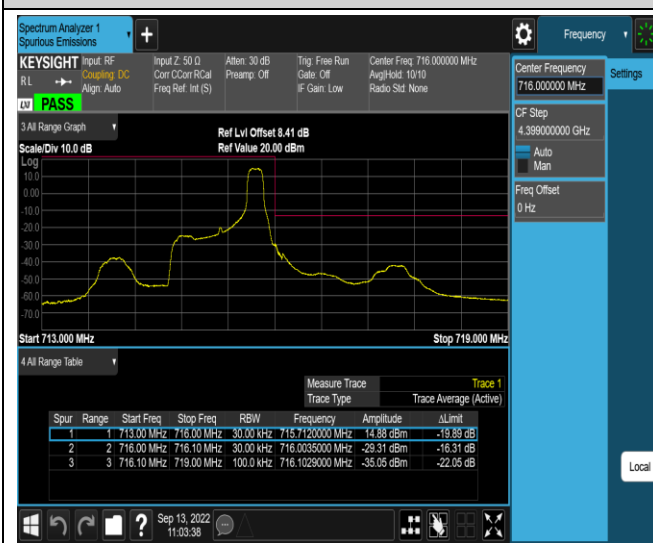

Band12-1.4MHz-QPSK-23173-1RB#5

Band12-1.4MHz-16QAM-23017-1RB#0