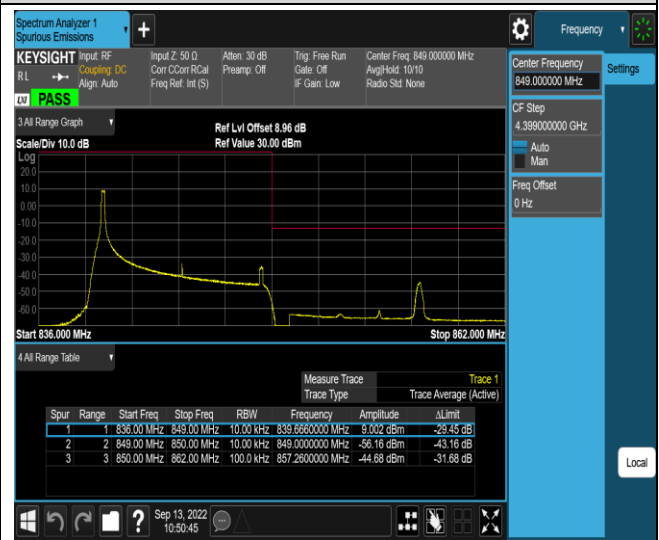

Band5-1.4MHz-16QAM-20643-1RB#0

Band5-1.4MHz-16QAM-20643-1RB#5

Band5-1.4MHz-16QAM-20643-6RB#0

Band5-10MHz-QPSK-20450-1RB#0

Band5-10MHz-QPSK-20450-1RB#49

Band5-10MHz-QPSK-20450-50RB#0

Band5-10MHz-QPSK-20600-1RB#0

Band5-10MHz-QPSK-20600-1RB#49

Band5-10MHz-QPSK-20600-50RB#0

Band5-10MHz-16QAM-20450-1RB#0

Band5-10MHz-16QAM-20450-1RB#49

Band5-10MHz-16QAM-20450-50RB#0

Band5-10MHz-16QAM-20600-1RB#0

Band5-10MHz-16QAM-20600-1RB#49