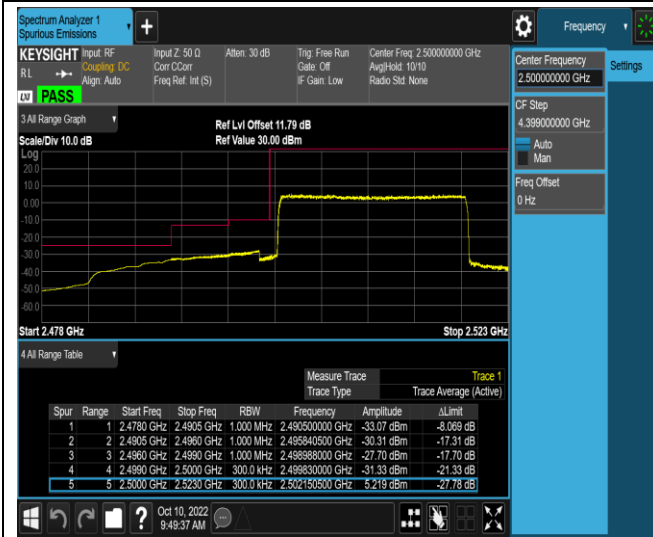

Band7-20MHz-QPSK-20850-100RB#0

Band7-20MHz-QPSK-21350-1RB#99