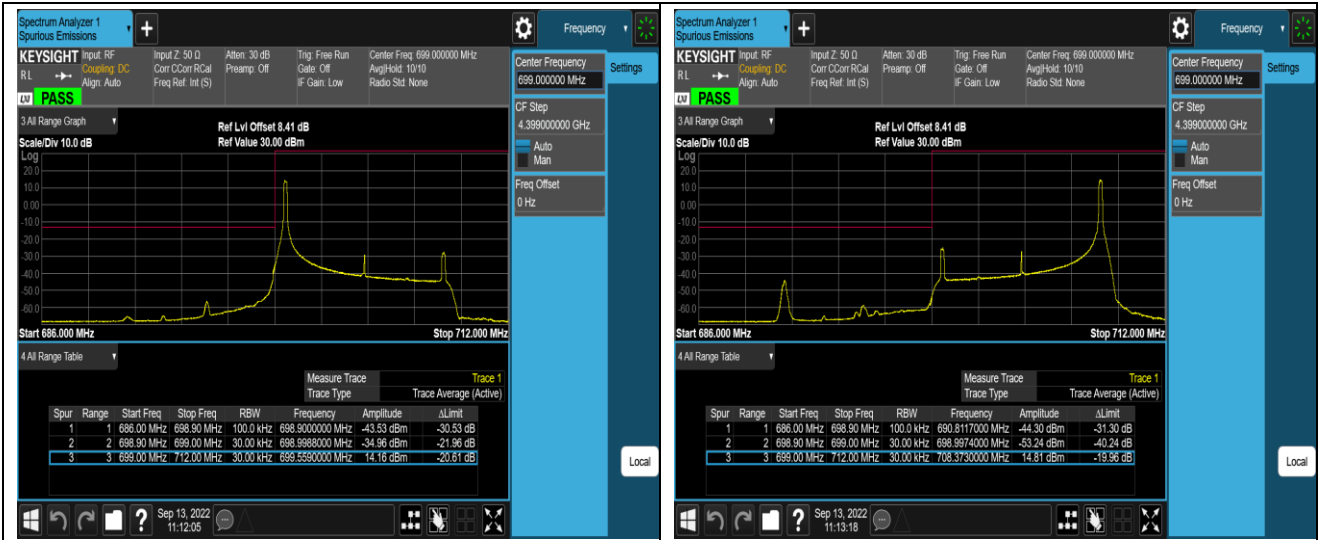

Band12-10MHz-QPSK-23060-1RB#0

Band12-10MHz-QPSK-23060-1RB#49

Band12-10MHz-QPSK-23060-50RB#0

Band12-10MHz-QPSK-23130-1RB#0