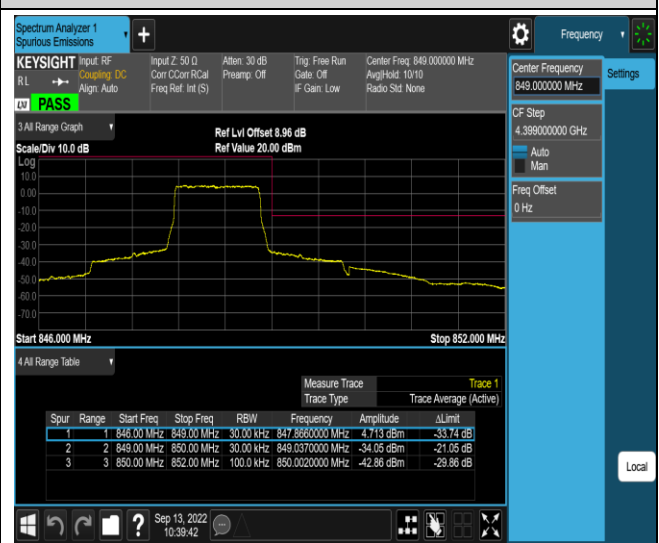

Band5-1.4MHz-QPSK-20407-6RB#0

Band5-1.4MHz-QPSK-20643-1RB#0

Band5-1.4MHz-QPSK-20643-1RB#5

Band5-1.4MHz-QPSK-20643-6RB#0

Band5-1.4MHz-16QAM-20407-1RB#0

Band5-1.4MHz-16QAM-20407-1RB#5

Band5-1.4MHz-16QAM-20407-6RB#0

Band5-1.4MHz-16QAM-20643-1RB#0

Band5-1.4MHz-16QAM-20643-1RB#5

Band5-1.4MHz-16QAM-20643-6RB#0

Band5-10MHz-QPSK-20450-1RB#0

Band5-10MHz-QPSK-20450-1RB#49

Band5-10MHz-QPSK-20450-50RB#0

Band5-10MHz-QPSK-20600-1RB#0