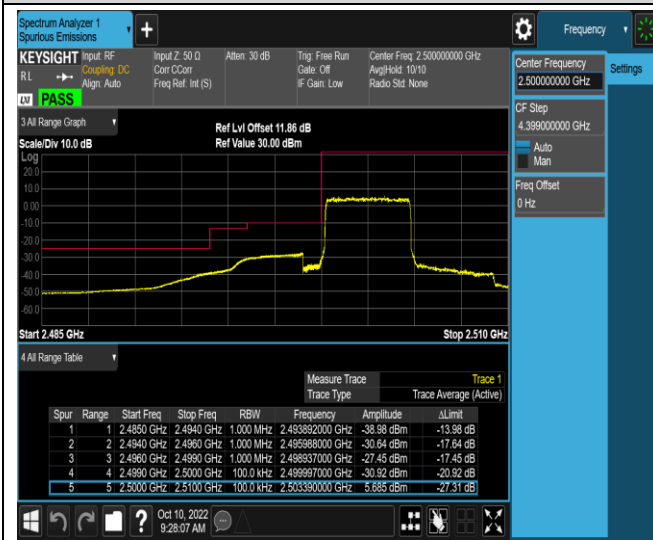

Band5-10MHz-16QAM-20600-50RB#0

Band7-5MHz-QPSK-20775-1RB#0

Band7-5MHz-QPSK-20775-1RB#24

Band7-5MHz-QPSK-20775-25RB#0

Band7-5MHz-QPSK-21425-1RB#0

Band7-5MHz-QPSK-21425-1RB#24

Band7-5MHz-QPSK-21425-25RB#0

Band7-5MHz-16QAM-20775-1RB#0