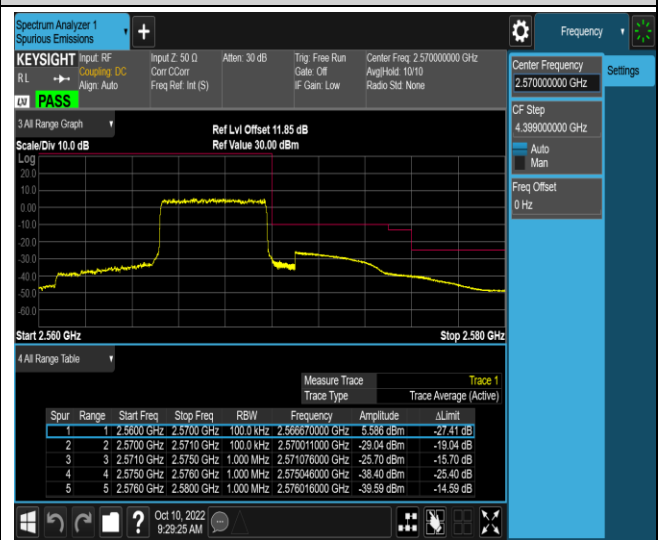

Band5-10MHz-16QAM-20600-50RB#0

Band7-5MHz-QPSK-20775-1RB#0

Band7-5MHz-QPSK-20775-1RB#24

Band7-5MHz-QPSK-20775-25RB#0

Band7-5MHz-QPSK-21425-1RB#0

Band7-5MHz-QPSK-21425-1RB#24

Band7-5MHz-QPSK-21425-25RB#0

Band7-5MHz-16QAM-20775-1RB#0