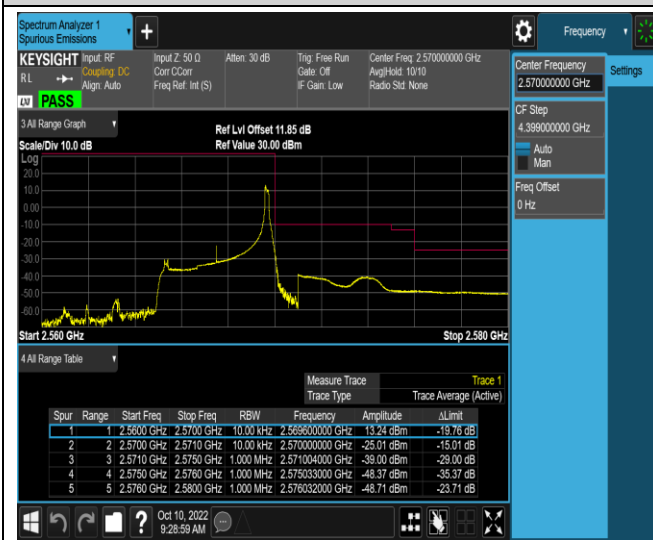

Band5-10MHz-16QAM-20600-50RB#0

Band7-5MHz-QPSK-20775-1RB#0

Band7-5MHz-QPSK-20775-1RB#24

Band7-5MHz-QPSK-20775-25RB#0

Band7-5MHz-QPSK-21425-1RB#0

Band7-5MHz-QPSK-21425-1RB#24

Band7-5MHz-QPSK-21425-25RB#0

Band7-5MHz-16QAM-20775-1RB#0