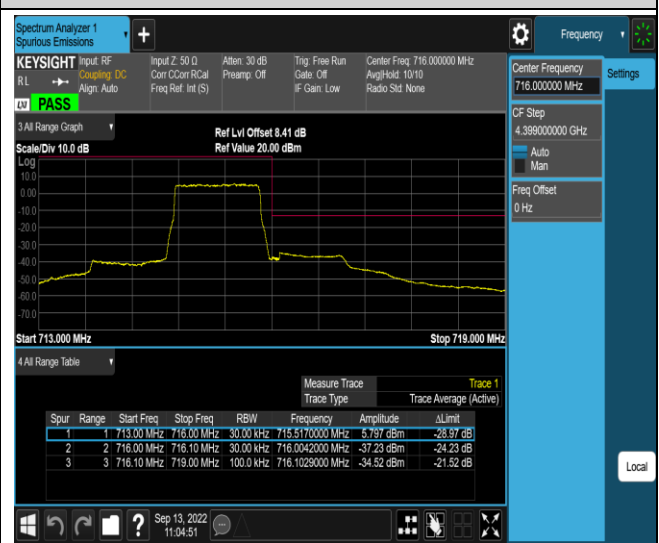

Band12-1.4MHz-QPSK-23173-6RB#0

Band12-1.4MHz-16QAM-23017-1RB#5