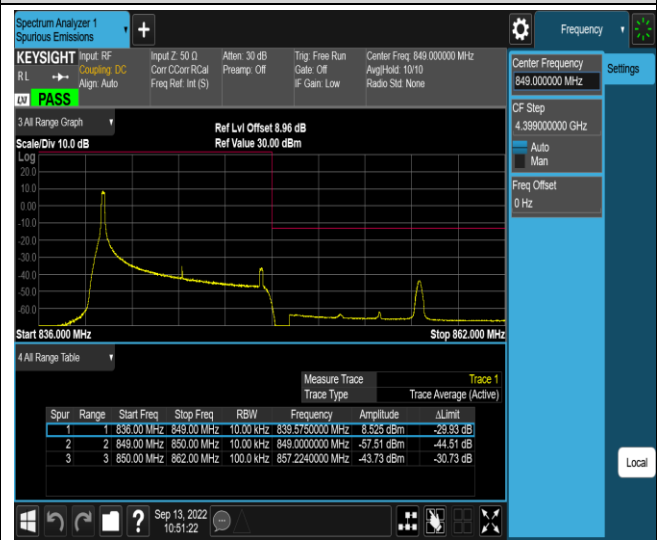

Band5-10MHz-QPSK-20600-1RB#49

Band5-10MHz-QPSK-20600-50RB#0

Band5-10MHz-16QAM-20450-1RB#0

Band5-10MHz-16QAM-20450-1RB#49

Band5-10MHz-16QAM-20450-50RB#0

Band5-10MHz-16QAM-20600-1RB#0

Band5-10MHz-16QAM-20600-1RB#49