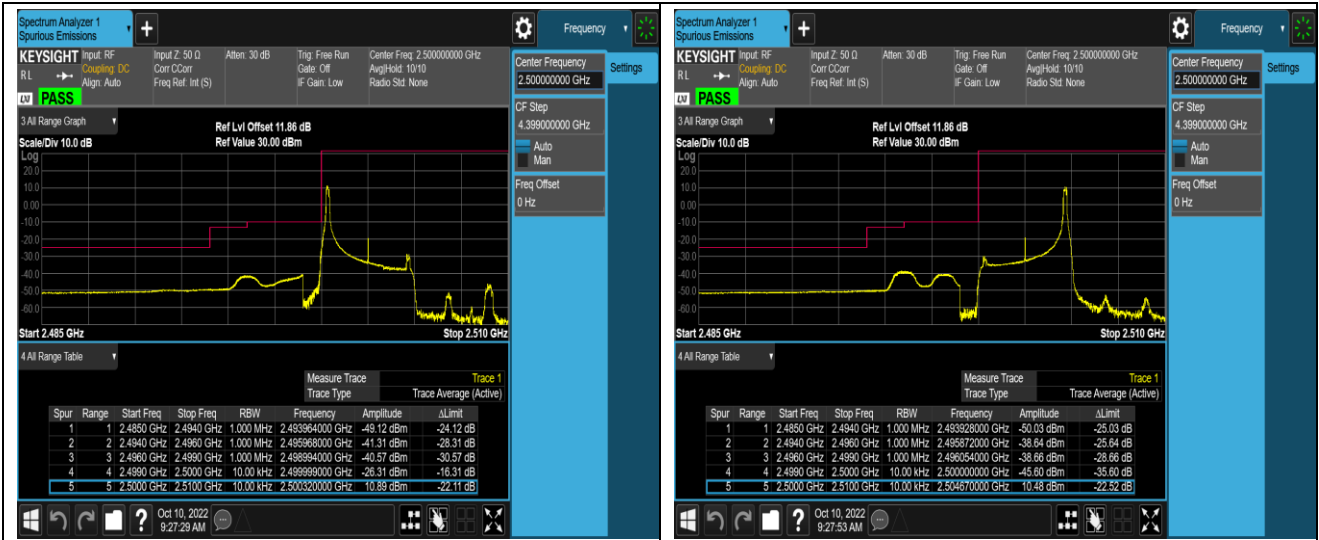

Band7-5MHz-16QAM-20775-1RB#0

Band7-5MHz-16QAM-20775-1RB#24