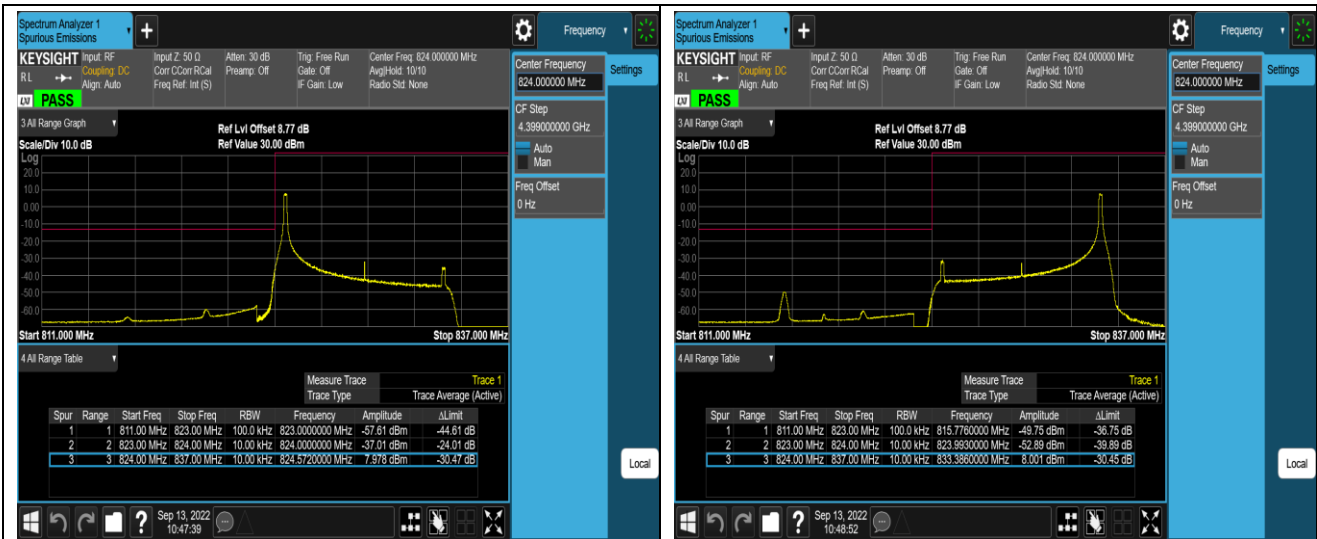

Band5-1.4MHz-16QAM-20643-1RB#0

Band5-1.4MHz-16QAM-20643-1RB#5

Band5-1.4MHz-16QAM-20643-6RB#0

Band5-10MHz-QPSK-20450-1RB#0

Band5-10MHz-QPSK-20450-1RB#49

Band5-10MHz-QPSK-20450-50RB#0

Band5-10MHz-QPSK-20600-1RB#0

Band5-10MHz-QPSK-20600-1RB#49

Band5-10MHz-QPSK-20600-50RB#0

Band5-10MHz-16QAM-20450-1RB#0

Band5-10MHz-16QAM-20450-1RB#49

Band5-10MHz-16QAM-20450-50RB#0

Band5-10MHz-16QAM-20600-1RB#0

Band5-10MHz-16QAM-20600-1RB#49