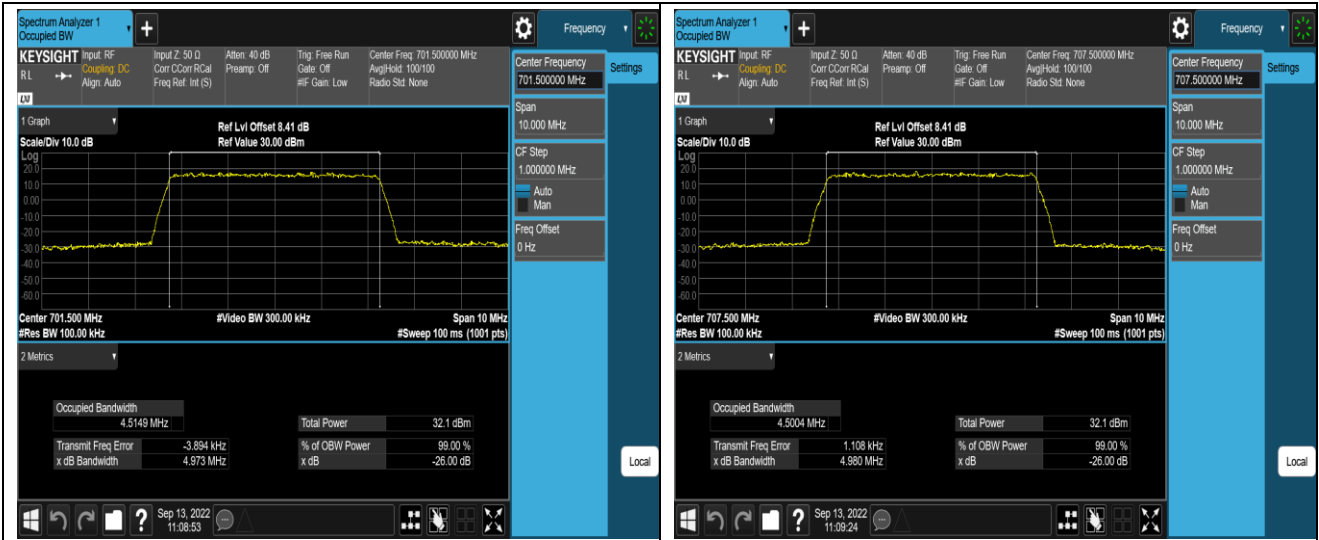

Band12-5MHz-QPSK-23035-25RB#0

Band12-5MHz-QPSK-23095-25RB#0

Band12-5MHz-QPSK-23155-25RB#0

Band12-5MHz-16QAM-23035-25RB#0