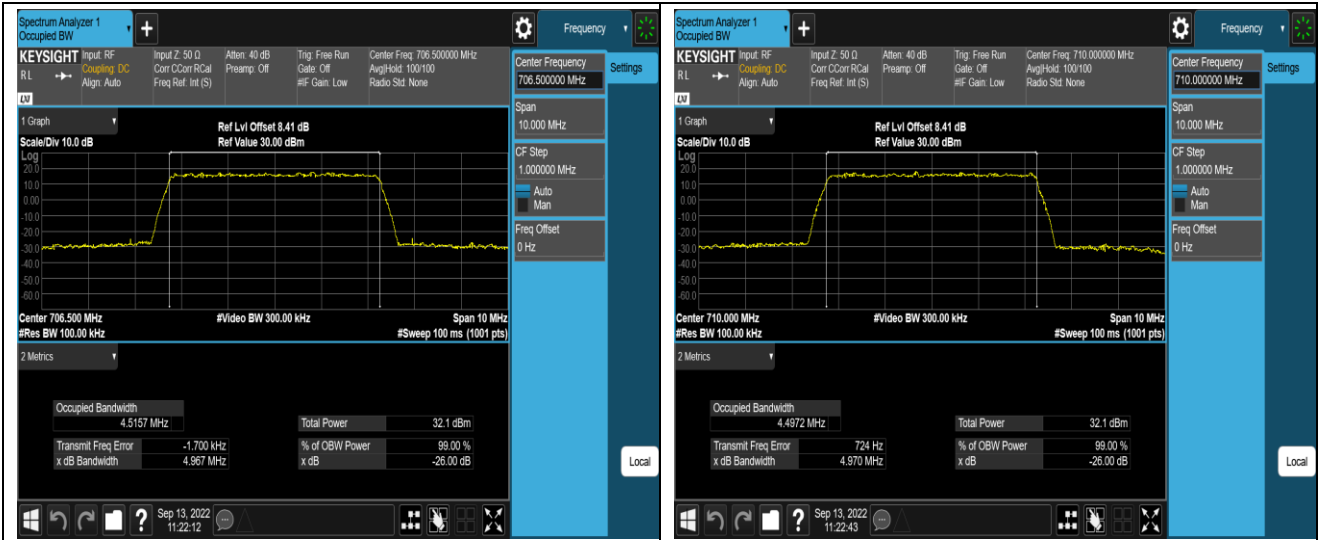

Band12-10MHz-QPSK-23095-50RB#0

Band12-10MHz-QPSK-23130-50RB#0

Band12-10MHz-16QAM-23060-50RB#0

Band12-10MHz-16QAM-23095-50RB#0

Band12-10MHz-16QAM-23130-50RB#0

Band17-5MHz-QPSK-23755-25RB#0

Band17-5MHz-QPSK-23790-25RB#0