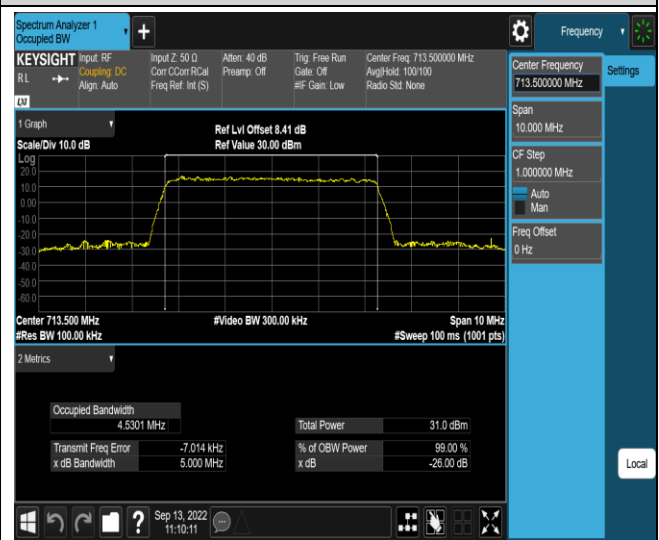

Band12-5MHz-QPSK-23035-25RB#0

Band12-5MHz-QPSK-23095-25RB#0

Band12-5MHz-QPSK-23155-25RB#0

Band12-5MHz-16QAM-23035-25RB#0

Band12-5MHz-16QAM-23095-25RB#0

Band12-5MHz-16QAM-23155-25RB#0

Band12-10MHz-QPSK-23060-50RB#0