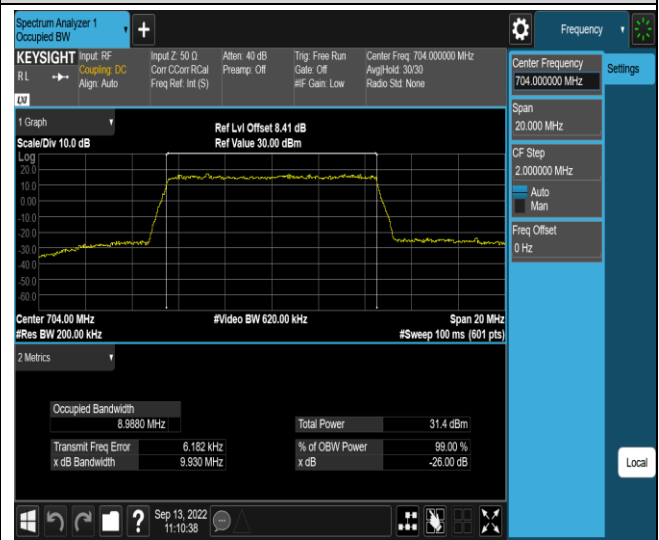

Band12-10MHz-QPSK-23095-50RB#0

Band12-10MHz-QPSK-23130-50RB#0

Band12-10MHz-16QAM-23060-50RB#0

Band12-10MHz-16QAM-23095-50RB#0

Band12-10MHz-16QAM-23130-50RB#0

Band17-5MHz-QPSK-23755-25RB#0

Band17-5MHz-QPSK-23790-25RB#0