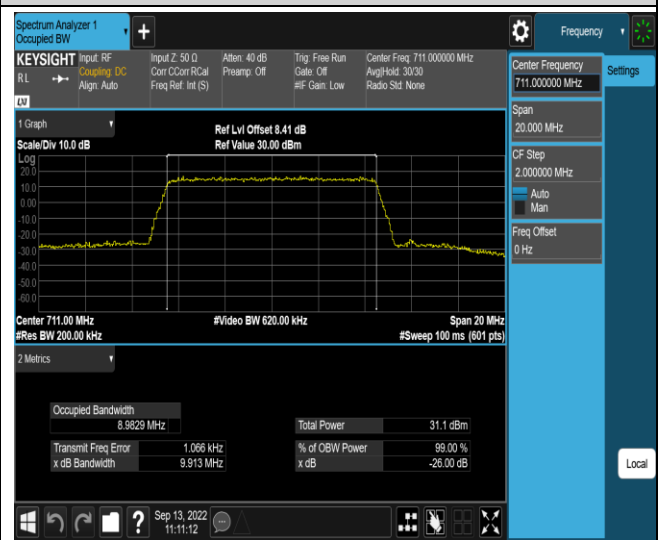

Band12-10MHz-QPSK-23095-50RB#0

Band12-10MHz-QPSK-23130-50RB#0

Band12-10MHz-16QAM-23060-50RB#0

Band12-10MHz-16QAM-23095-50RB#0

Band12-10MHz-16QAM-23130-50RB#0

Band17-5MHz-QPSK-23755-25RB#0

Band17-5MHz-QPSK-23790-25RB#0