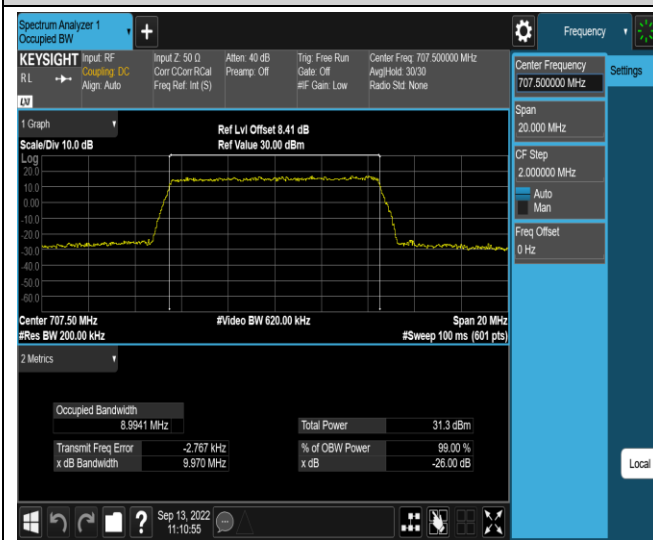

Band12-10MHz-QPSK-23095-50RB#0

Band12-10MHz-QPSK-23130-50RB#0

Band12-10MHz-16QAM-23060-50RB#0

Band12-10MHz-16QAM-23095-50RB#0

Band12-10MHz-16QAM-23130-50RB#0

Band17-5MHz-QPSK-23755-25RB#0

Band17-5MHz-QPSK-23790-25RB#0