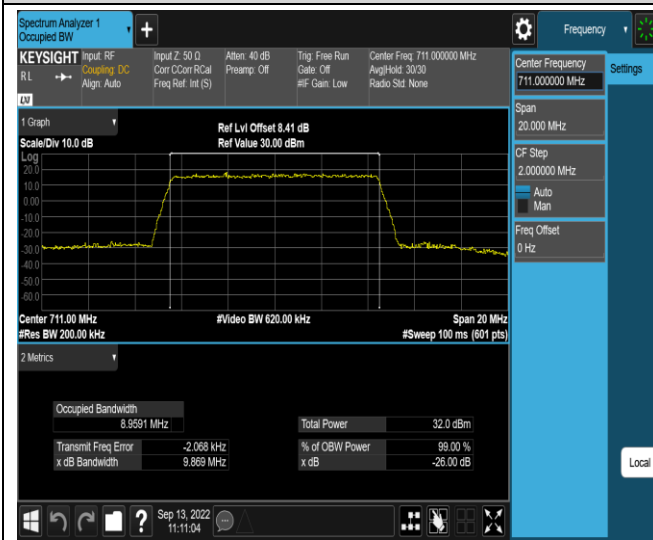

Band12-10MHz-QPSK-23130-50RB#0

Band12-10MHz-16QAM-23095-50RB#0