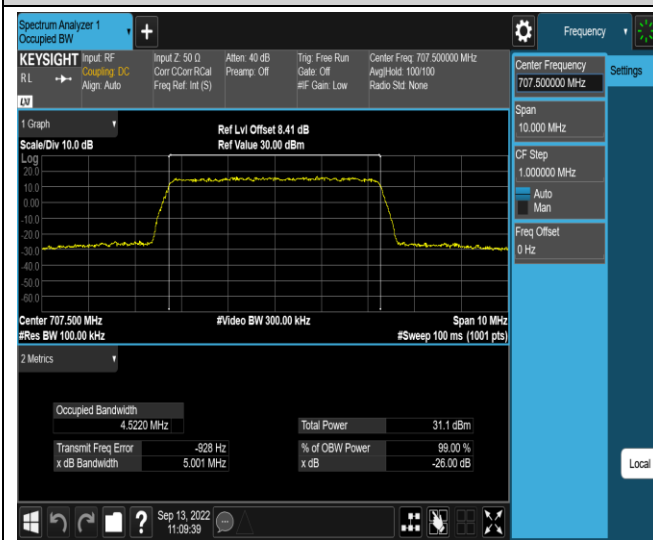

Band12-5MHz-QPSK-23035-25RB#0

Band12-5MHz-QPSK-23095-25RB#0

Band12-5MHz-QPSK-23155-25RB#0

Band12-5MHz-16QAM-23035-25RB#0

Band12-5MHz-16QAM-23095-25RB#0

Band12-5MHz-16QAM-23155-25RB#0

Band12-10MHz-QPSK-23060-50RB#0