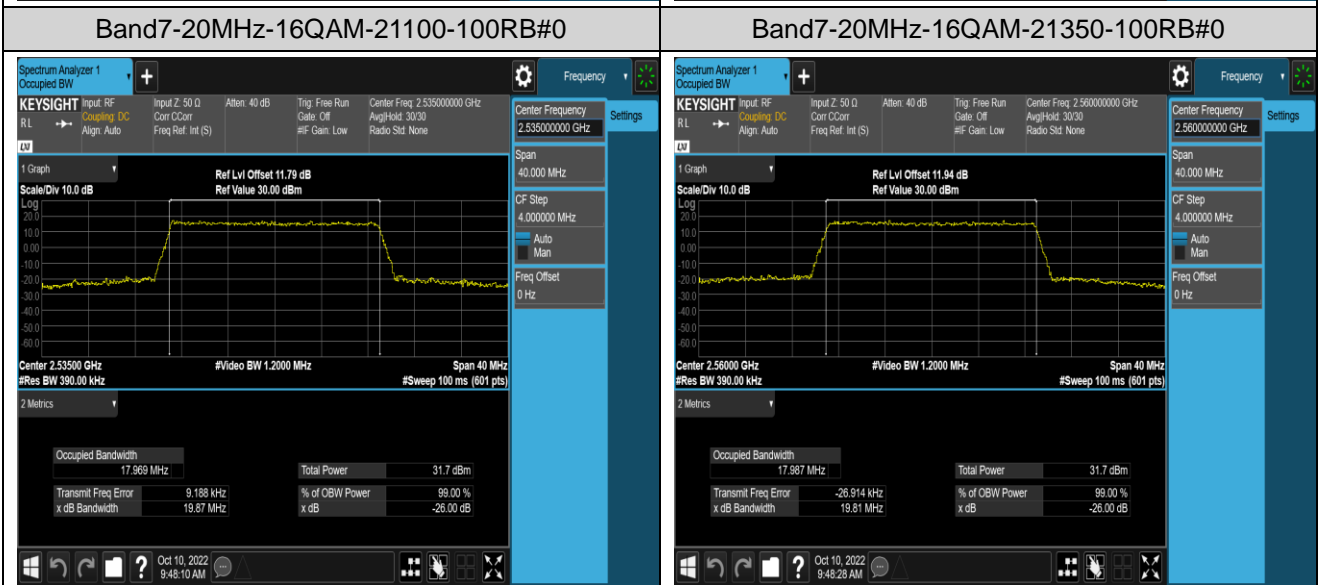

Band7-10MHz-16QAM-21100-50RB#0

Band7-10MHz-16QAM-21400-50RB#0

Band7-15MHz-QPSK-20825-75RB#0

Band7-15MHz-QPSK-21100-75RB#0

Band12-1.4MHz-QPSK-23173-6RB#0

Band12-1.4MHz-16QAM-23017-6RB#0

Band12-1.4MHz-16QAM-23095-6RB#0