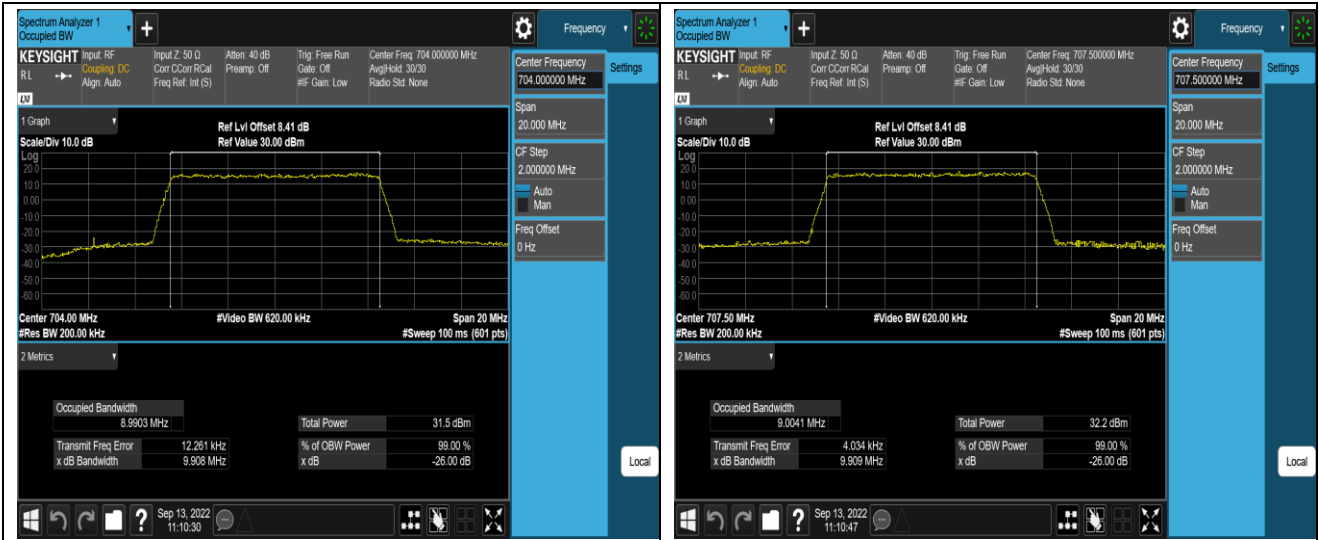

Band12-10MHz-QPSK-23060-50RB#0

Band12-10MHz-QPSK-23095-50RB#0

Band12-10MHz-16QAM-23060-50RB#0

Band12-10MHz-QPSK-23130-50RB#0