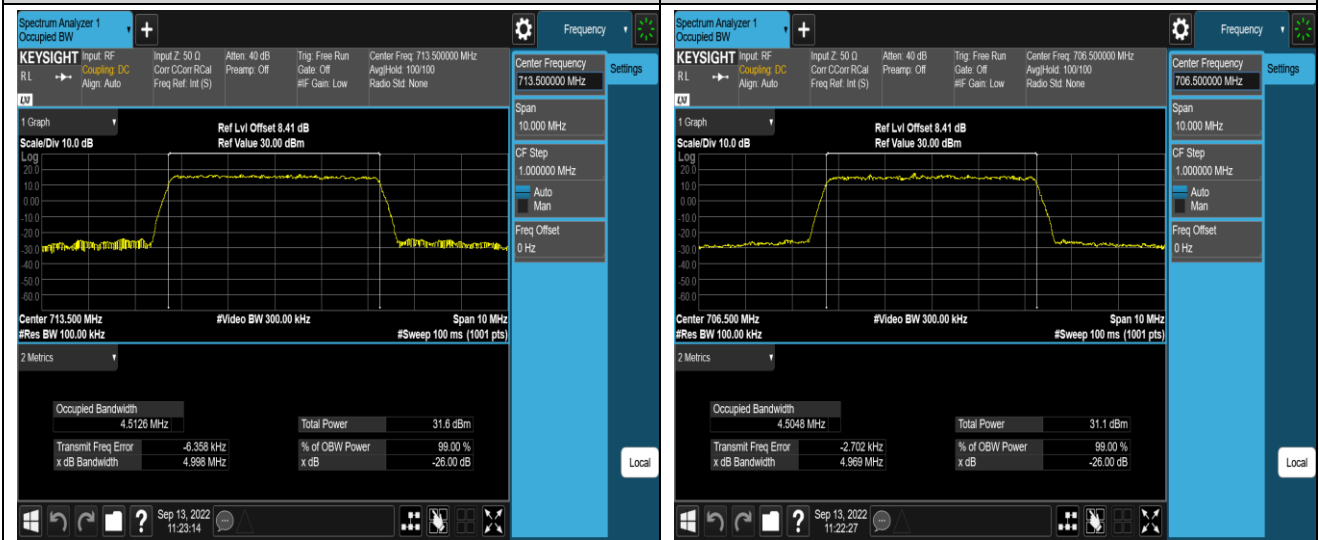

Band17-5MHz-QPSK-23825-25RB#0

Band17-5MHz-16QAM-23755-25RB#0

Band17-5MHz-16QAM-23790-25RB#0

Band17-5MHz-16QAM-23825-25RB#0