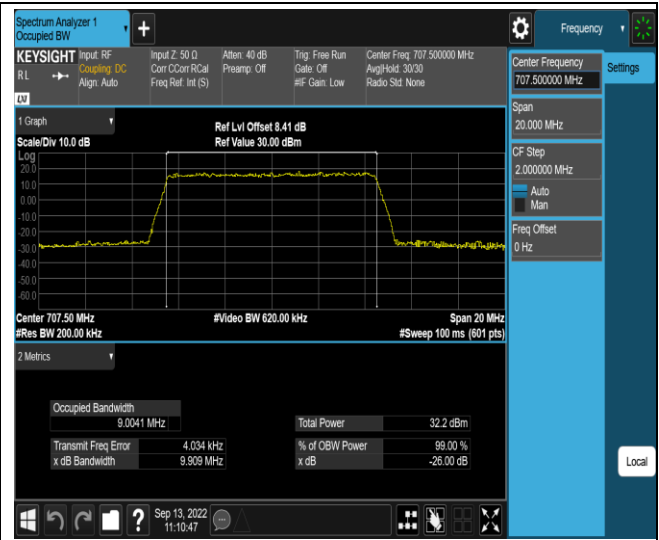

Band12-10MHz-16QAM-23060-50RB#0