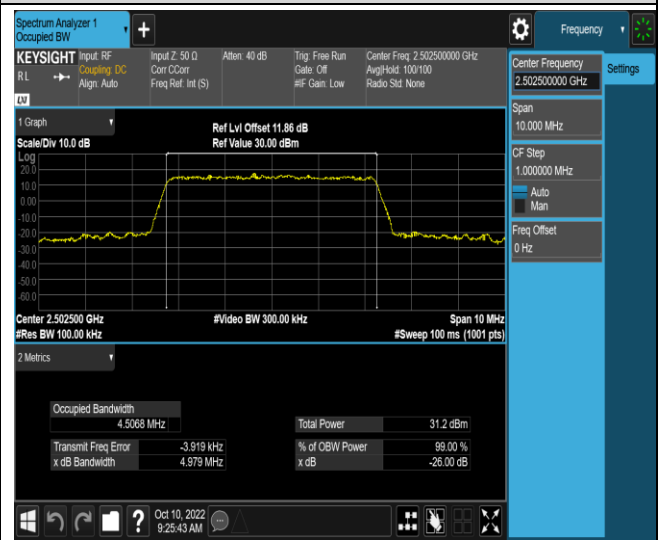

Band7-5MHz-16QAM-20775-25RB#0

Band7-5MHz-16QAM-21425-25RB#0