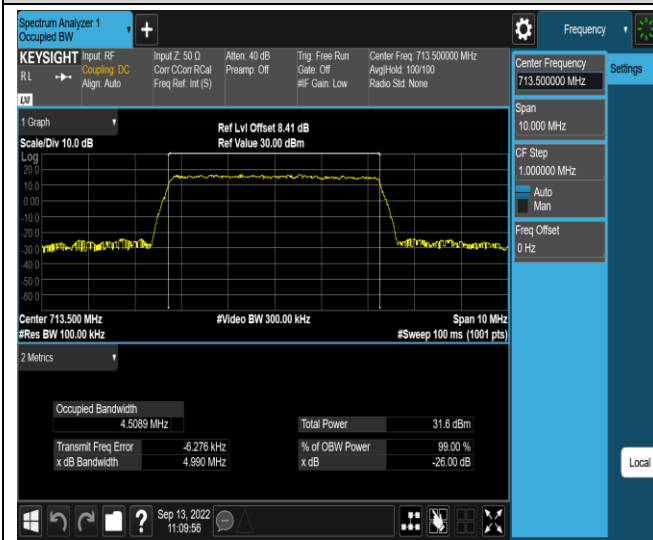

Band12-5MHz-QPSK-23035-25RB#0

Band12-5MHz-QPSK-23095-25RB#0

Band12-5MHz-QPSK-23155-25RB#0

Band12-5MHz-16QAM-23035-25RB#0

Band12-5MHz-16QAM-23095-25RB#0

Band12-5MHz-16QAM-23155-25RB#0

Band12-10MHz-QPSK-23060-50RB#0