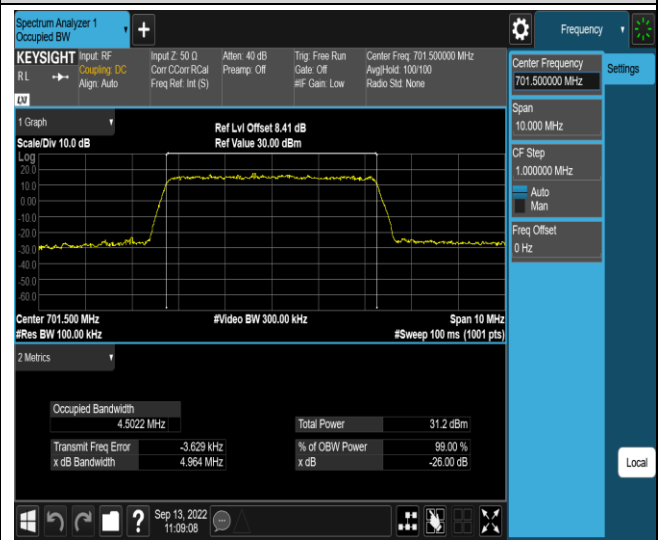

Band12-5MHz-QPSK-23035-25RB#0

Band12-5MHz-QPSK-23095-25RB#0

Band12-5MHz-QPSK-23155-25RB#0

Band12-5MHz-16QAM-23035-25RB#0

Band12-5MHz-16QAM-23095-25RB#0

Band12-5MHz-16QAM-23155-25RB#0

Band12-10MHz-QPSK-23060-50RB#0