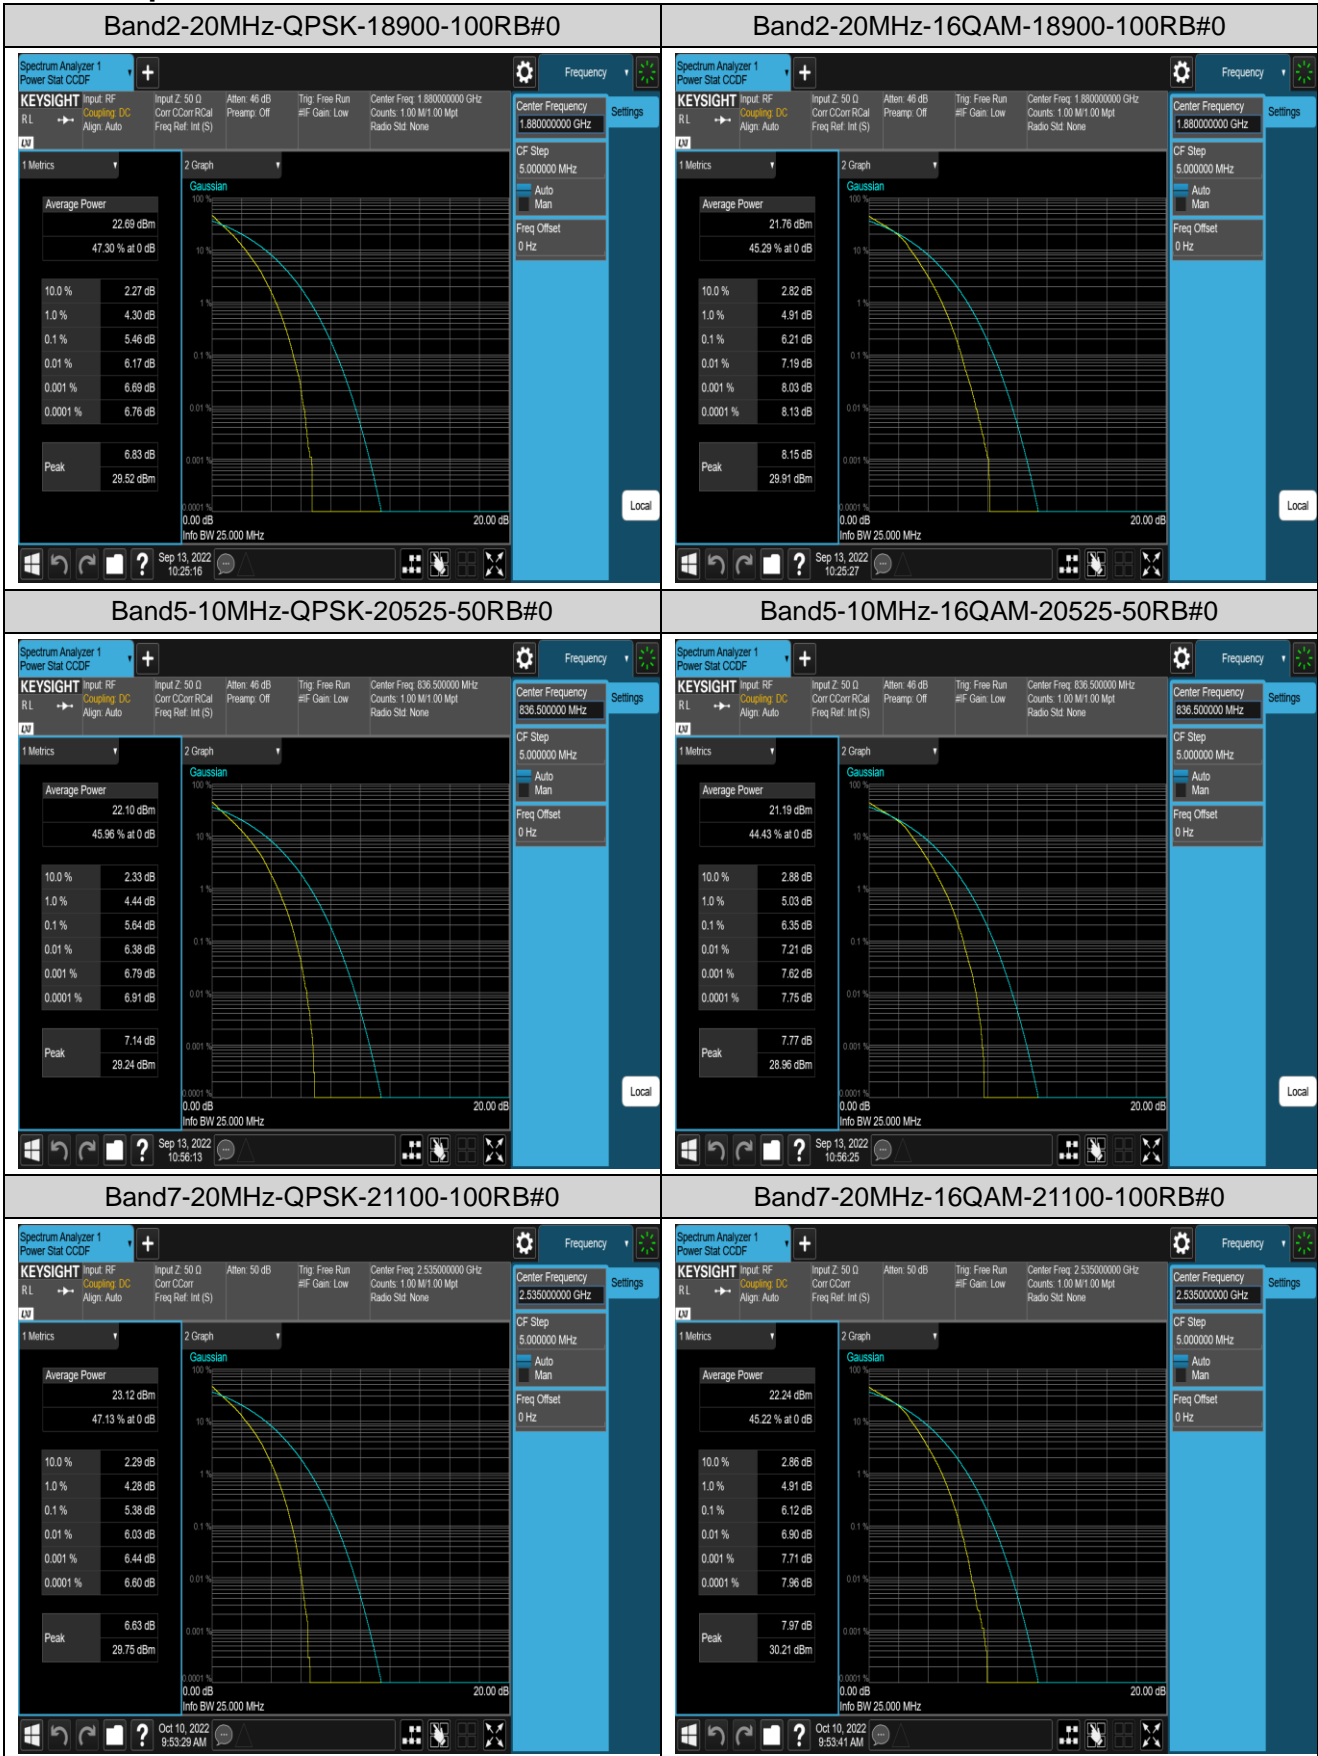

Test Graphs