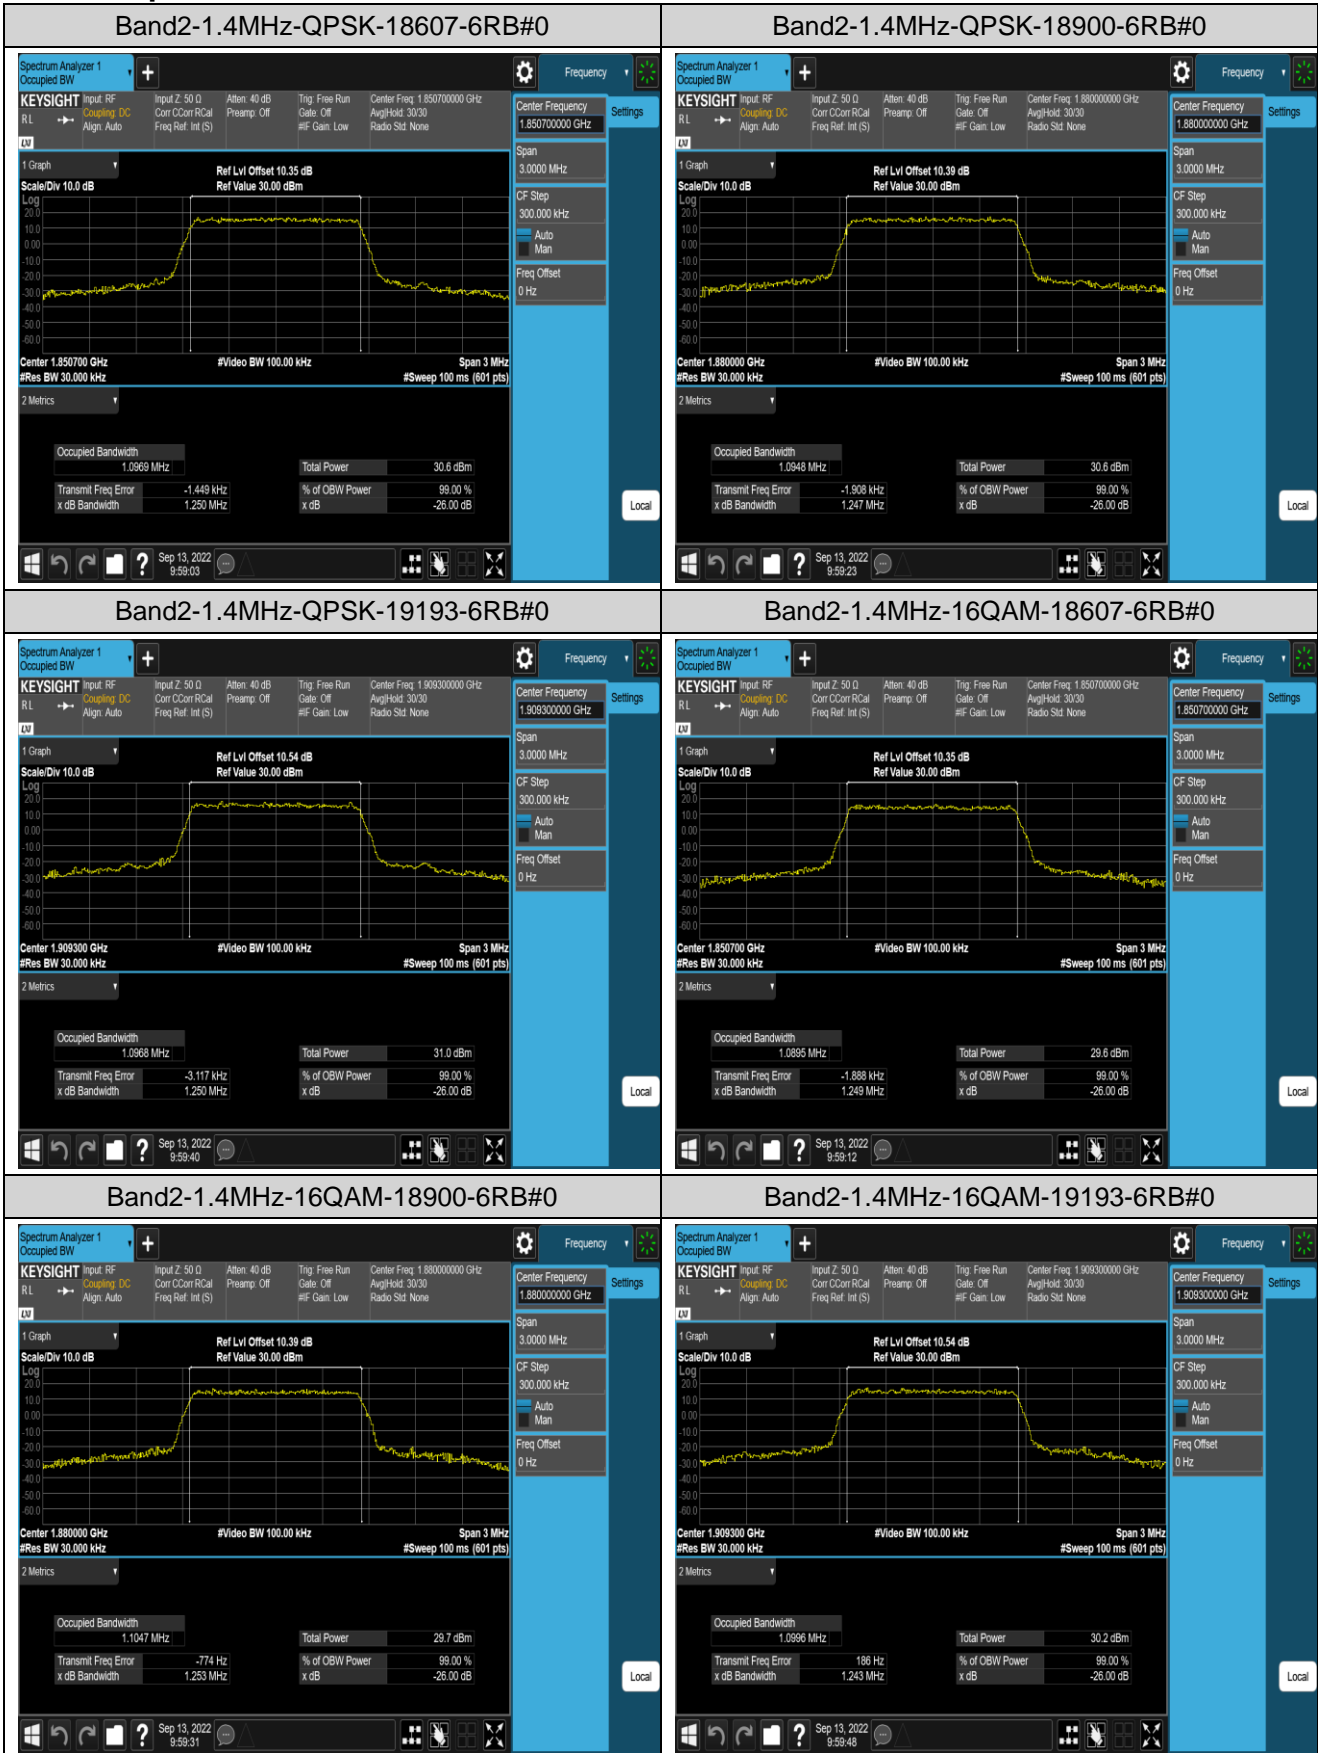

Test Graphs