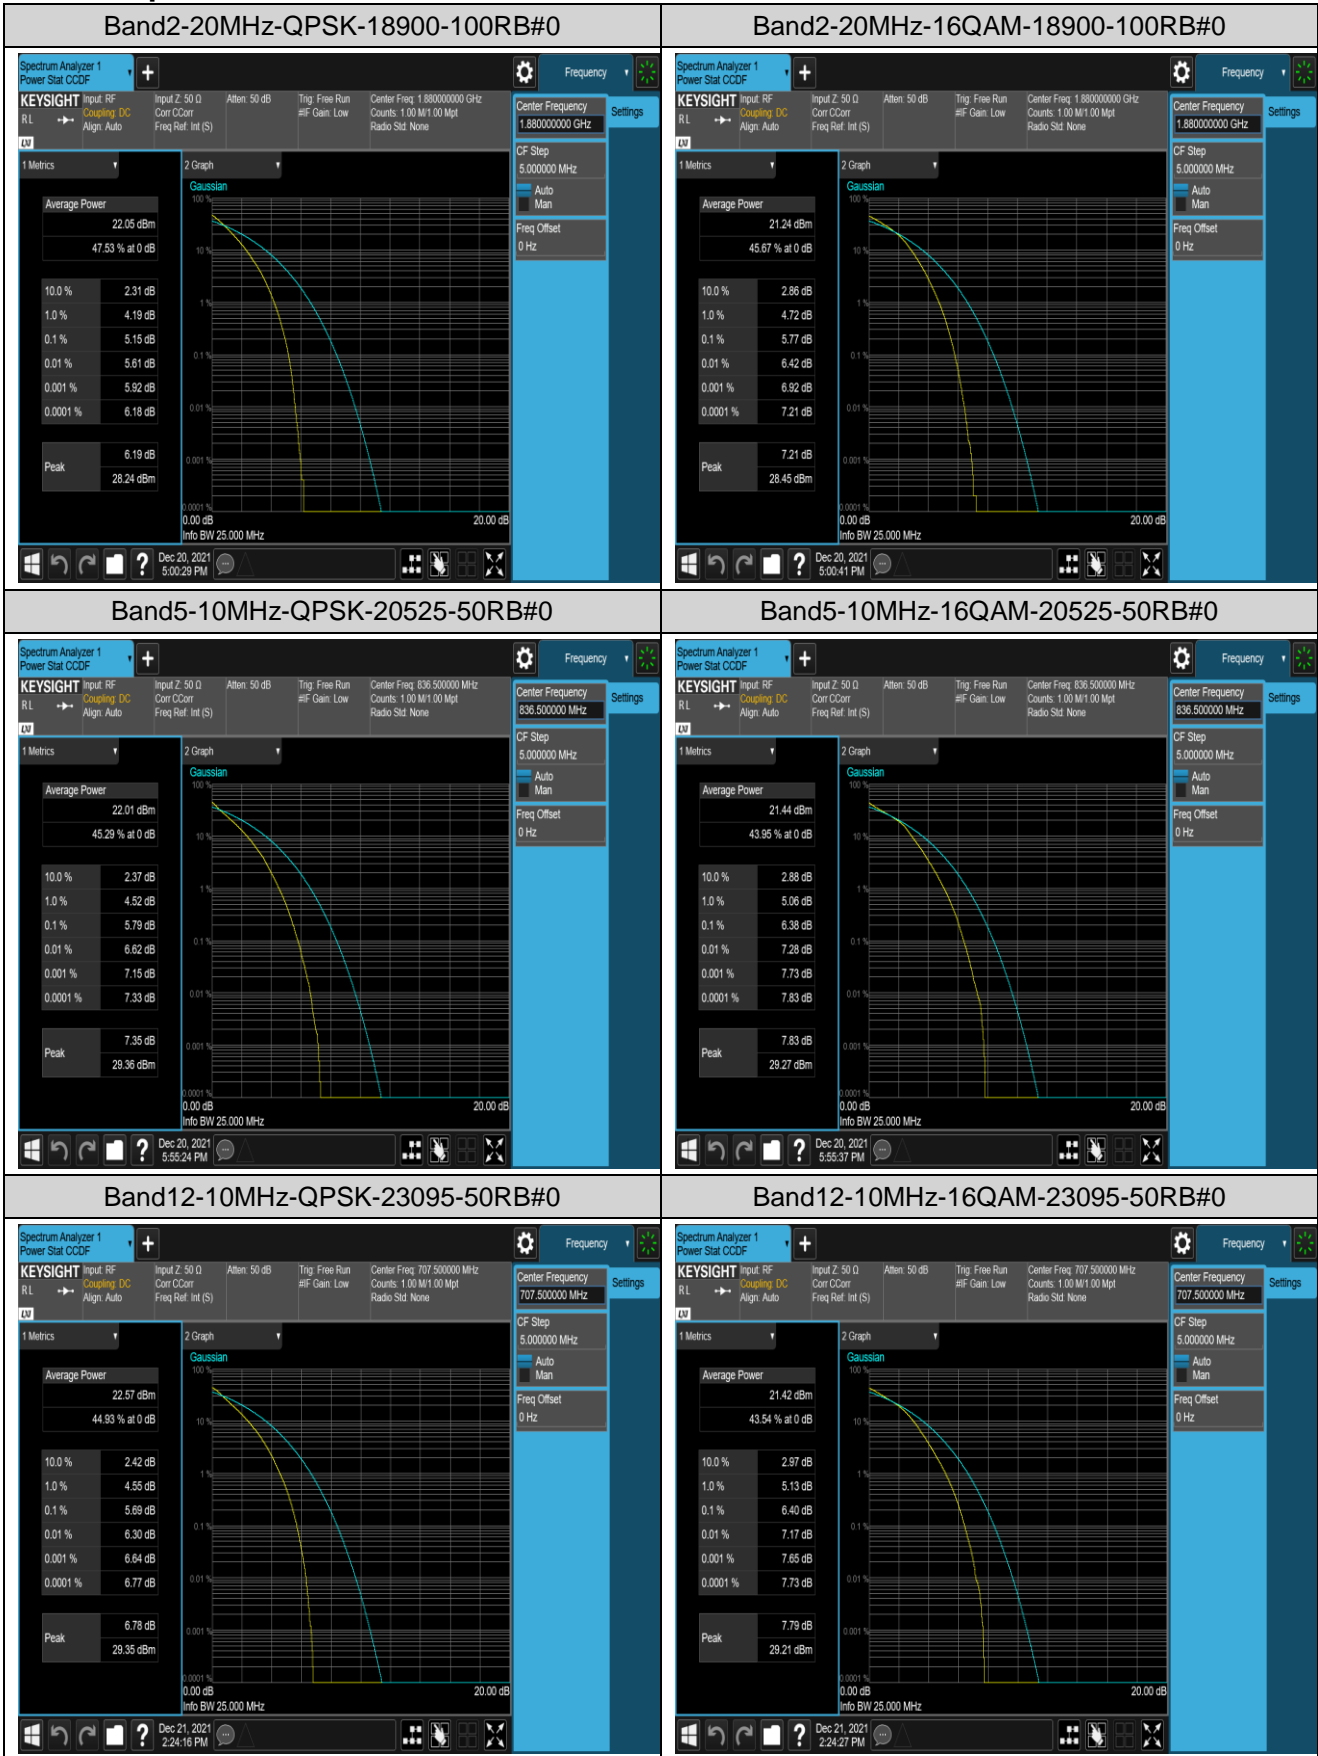

Test Graphs