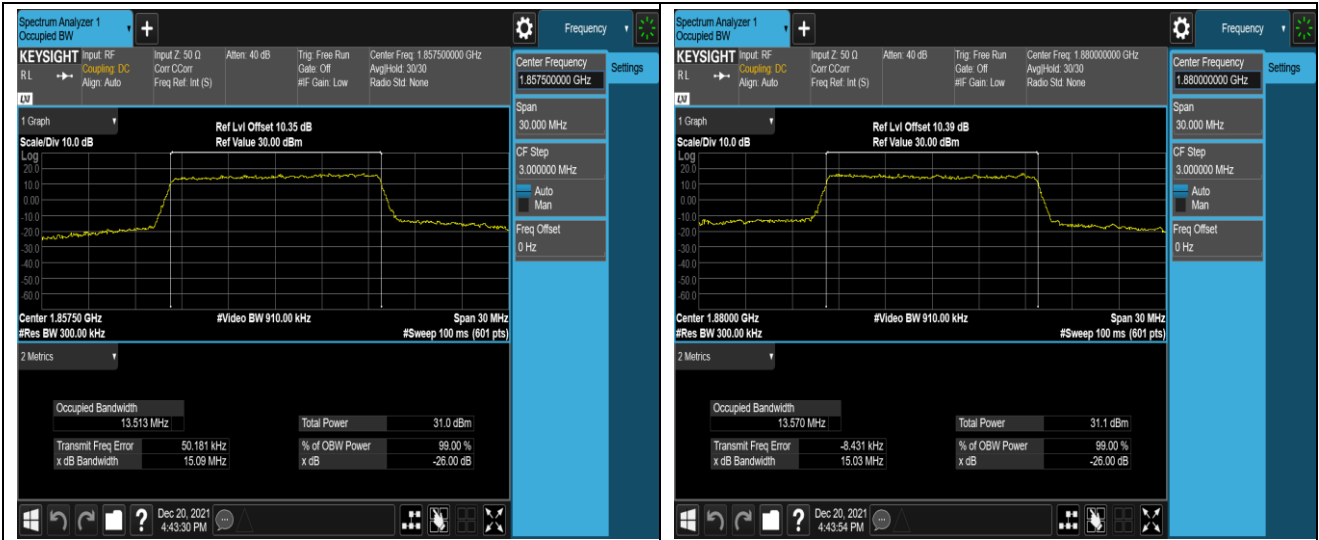

Band2-15MHz-QPSK-18675-75RB#0

Band2-15MHz-QPSK-18900-75RB#0