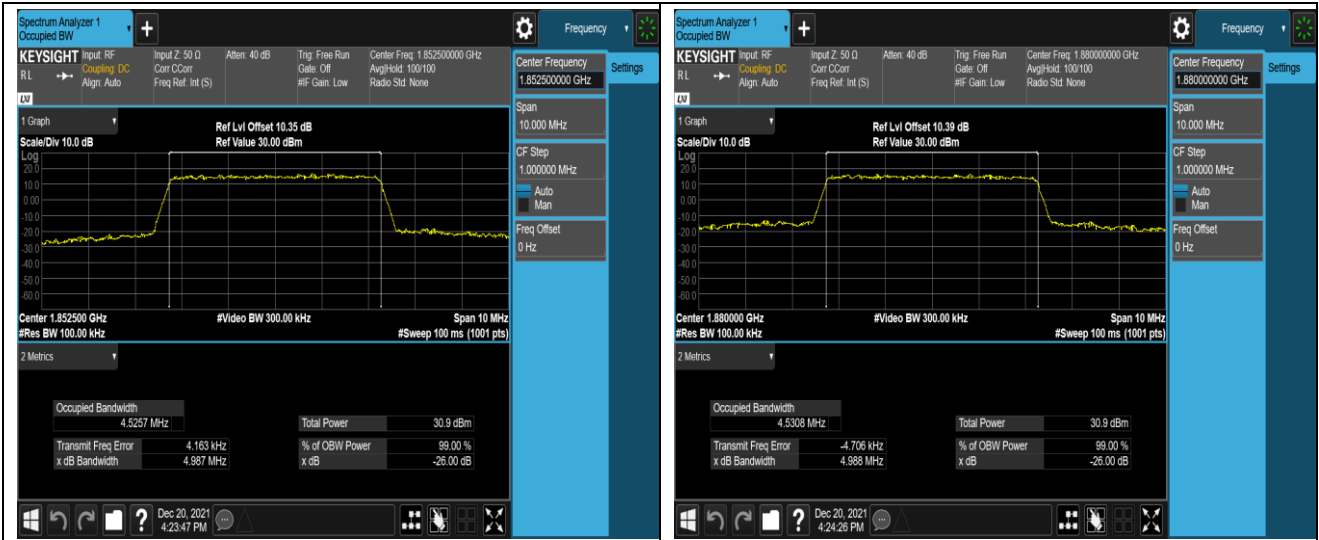

Band2-5MHz-QPSK-19175-25RB#0

Band2-5MHz-16QAM-18625-25RB#0