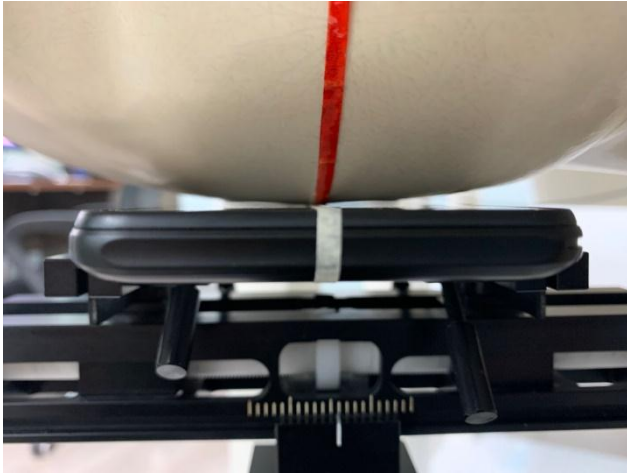

EUT Photos (Model:L55)

EUT Antenna Locations

SAR Test Setup Photos

Head

Right Cheek

Right Tilted

Left Cheek

Left Tilted

Body

Front side (10mm)

Back side(10mm)

Left side(10mm)

Right side(10mm)

Top side(10mm)

Bottom side(10mm)