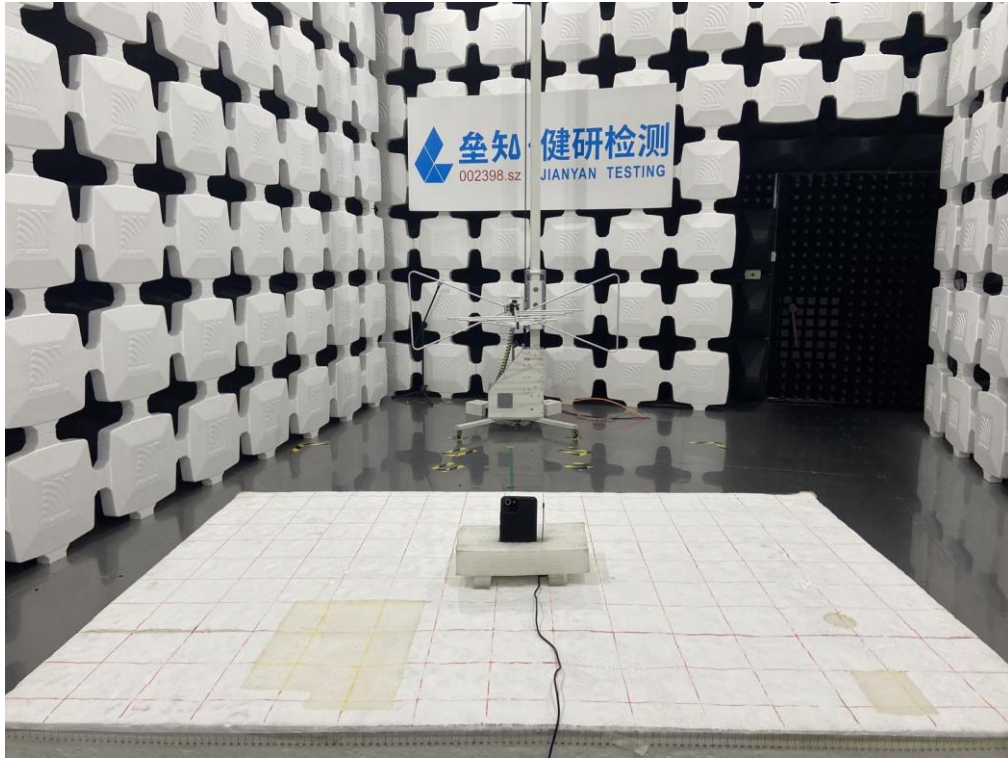

7 Test Setup Photo

Radiated Spurious Emission
Below 1GHz

Above 1GHz

Conducted Measurement

8 EUT Constructional Details

Reference to the test report No. JYTSZB-R12-2102727

-----End of report-----