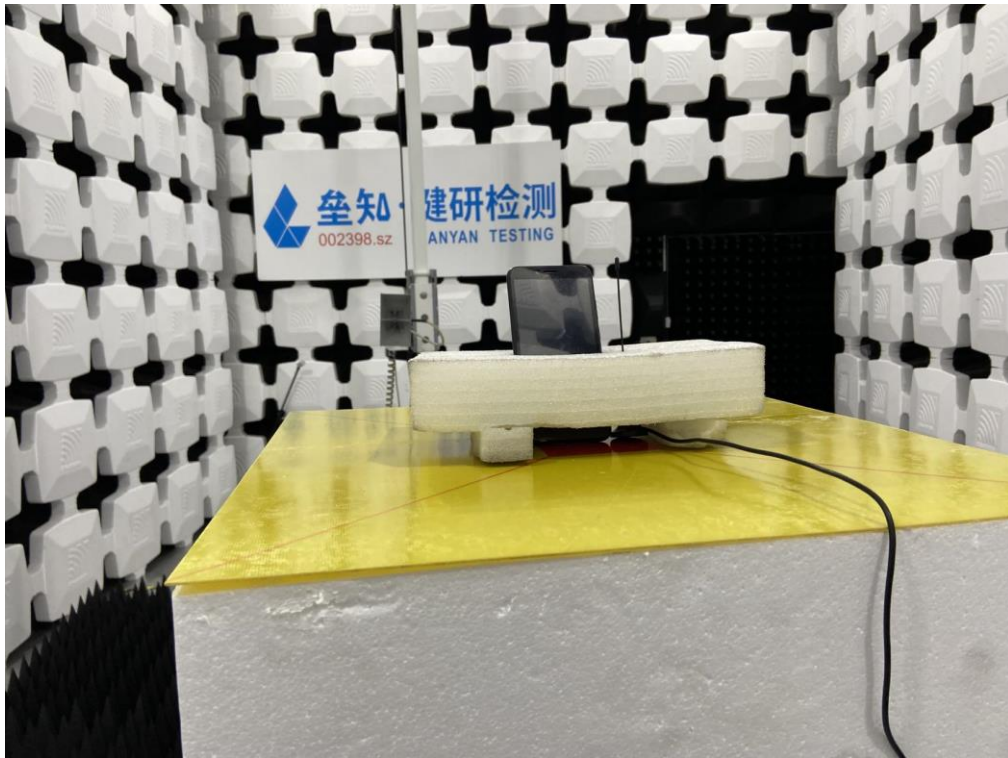

7 Test Setup Photo

Radiated Spurious Emission
Below 1GHz

Above 1GHz

Conducted Measurement

8 EUT Constructional Details

Reference to the test report No. JYTSZB-R12-2102727

-----End of report-----