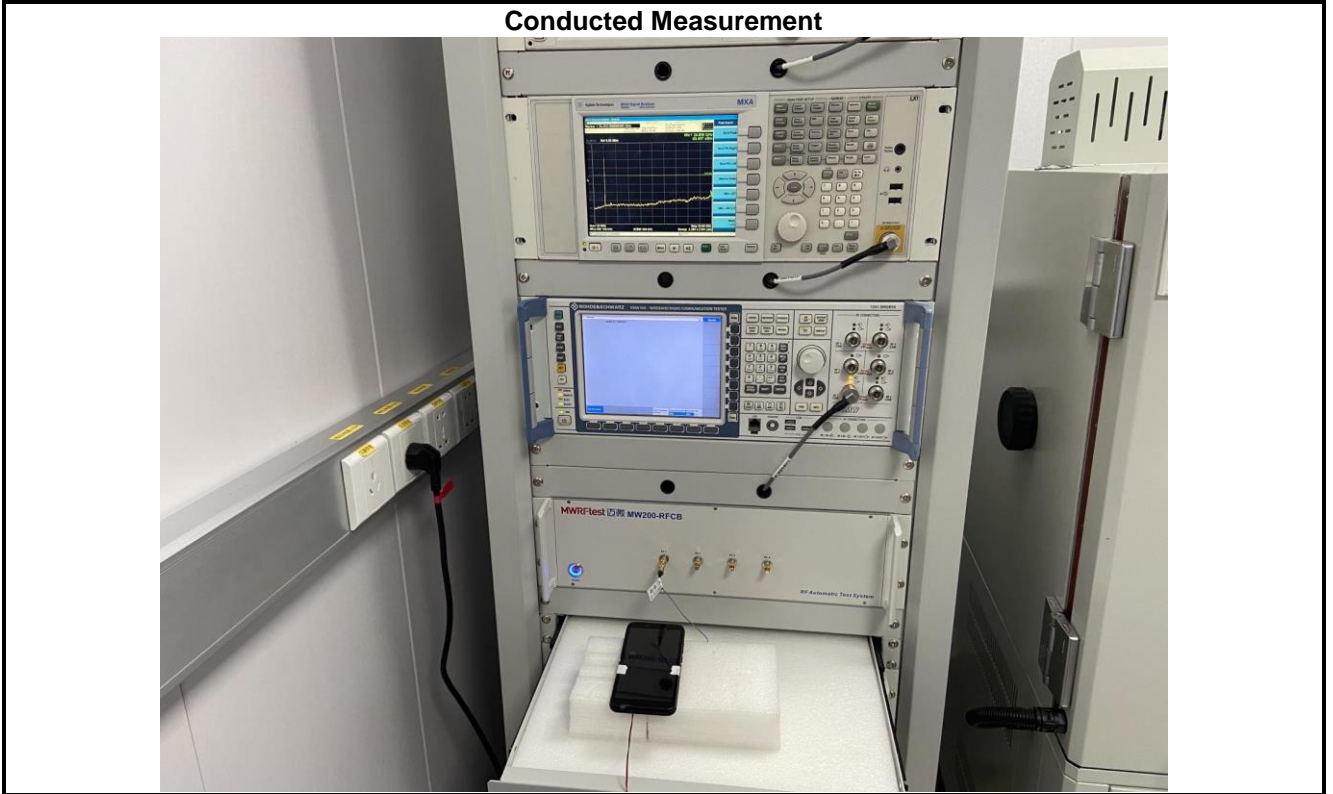

7 Test Setup Photo

Radiated Spurious Emission
Below 1GHz

Above 1GHz

Conducted Measurement

8 EUT Constructional Details

Reference to the test report No. JYTSZB-R12-2102727

-----End of report-----