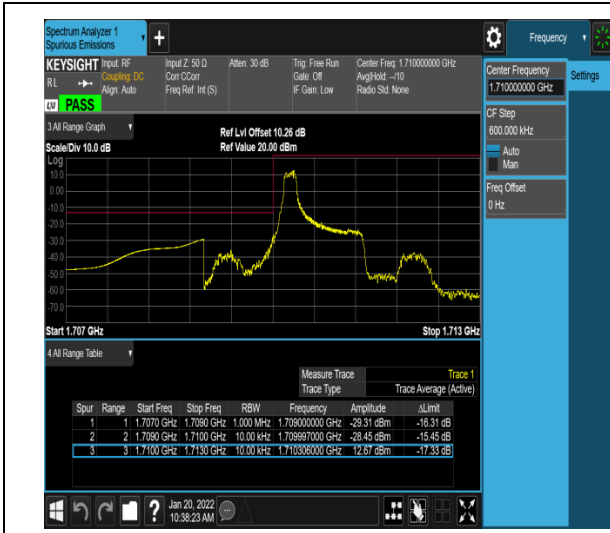

Band66-1.4MHz-16QAM-131979-1RB#0

Band66-1.4MHz-16QAM-131979-6RB#0