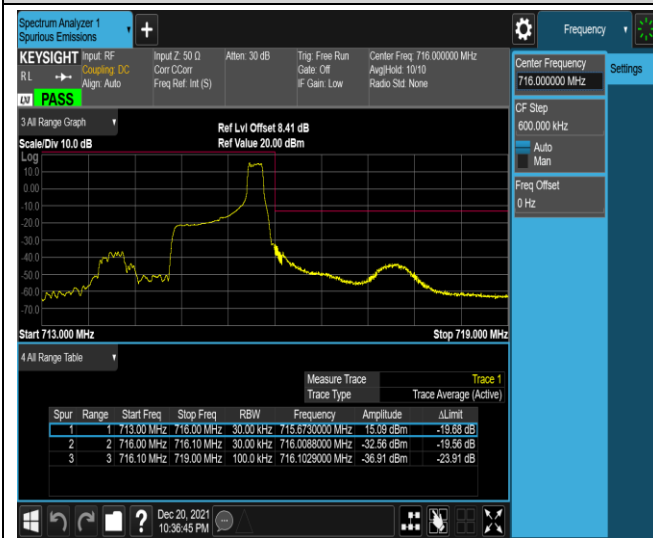

Band12-1.4MHz-16QAM-23017-6RB#0

Band12-1.4MHz-16QAM-23173-1RB#0

Band12-1.4MHz-16QAM-23173-1RB#5

Band12-1.4MHz-16QAM-23173-6RB#0

Band12-10MHz-QPSK-23060-1RB#0

Band12-10MHz-QPSK-23060-1RB#49

Band12-10MHz-QPSK-23060-50RB#0