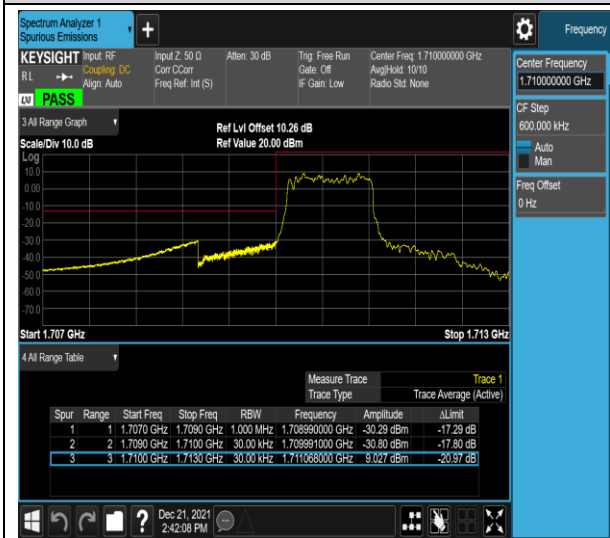

Band66-1.4MHz-QPSK-132665-1RB#5

Band66-1.4MHz-QPSK-132665-6RB#0

Band66-1.4MHz-16QAM-131979-1RB#0

Band66-1.4MHz-16QAM-131979-1RB#5

Band66-1.4MHz-16QAM-131979-6RB#0

Band66-1.4MHz-16QAM-132665-1RB#0

Band66-1.4MHz-16QAM-132665-1RB#5