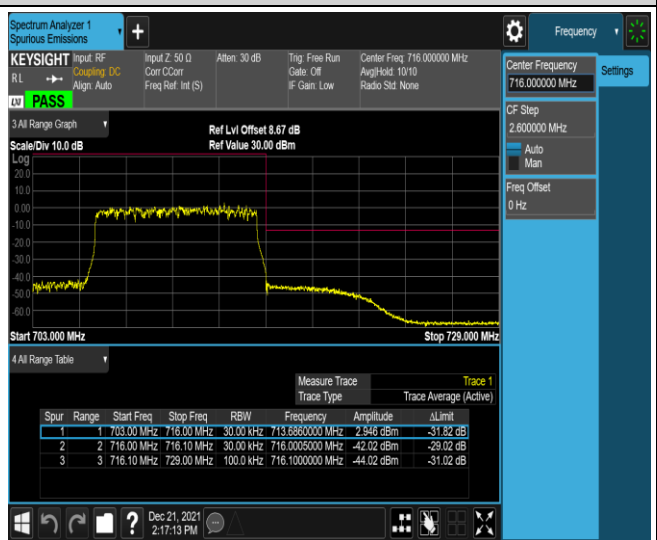

Band12-10MHz-QPSK-23130-50RB#0

Band12-10MHz-16QAM-23060-1RB#49