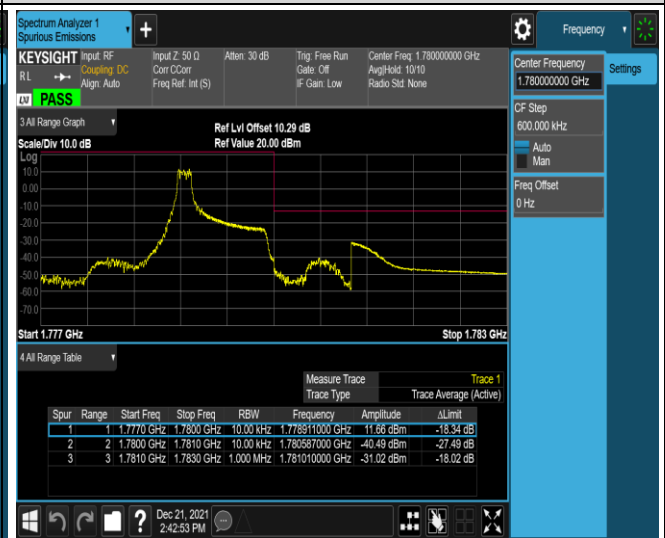

Band66-1.4MHz-QPSK-132665-1RB#5

Band66-1.4MHz-QPSK-132665-6RB#0

Band66-1.4MHz-16QAM-131979-1RB#0

Band66-1.4MHz-16QAM-131979-1RB#5

Band66-1.4MHz-16QAM-131979-6RB#0

Band66-1.4MHz-16QAM-132665-1RB#0

Band66-1.4MHz-16QAM-132665-1RB#5