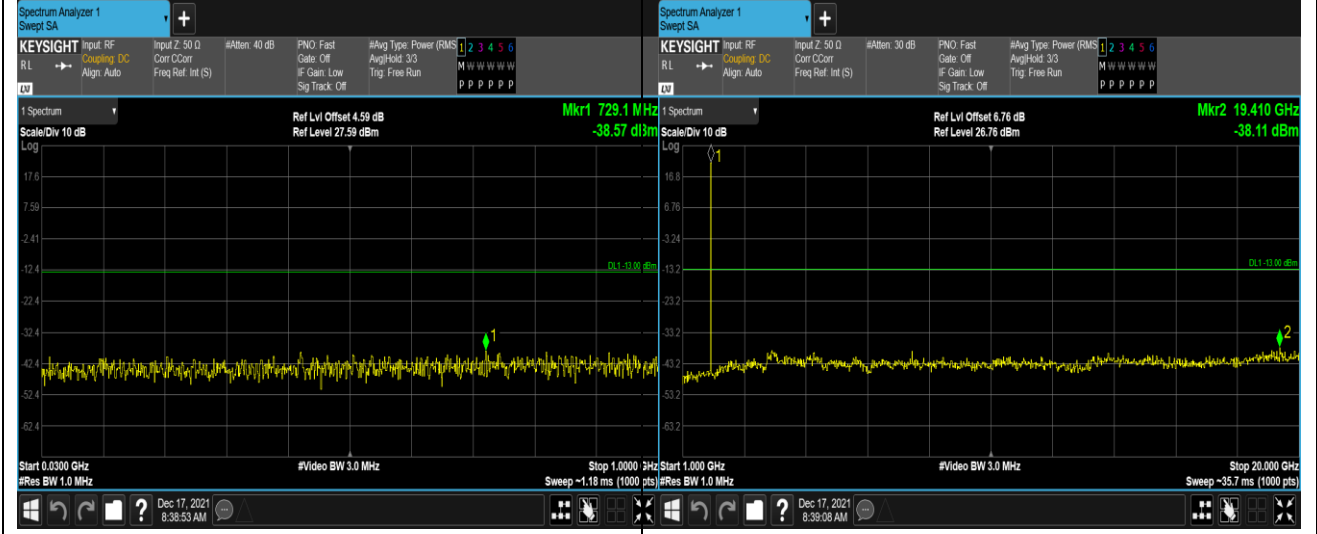

Remark: All bandwidth and all modulation had been tested, but only the worst case data displayed in this report.

Test Graphs

Band2-1.4MHz-16QAM-18607-1RB#0-Range1:30~1000MHz

Band2-1.4MHz-16QAM-18607-1RB#0-Range2:1000~20000MHz

Band2-1.4MHz-16QAM-18900-1RB#0-Range1:30~1000MHz

Band2-1.4MHz-16QAM-18900-1RB#0-Range2:1000~20000MHz

Band2-20MHz-QPSK-19100-1RB#0-Range1:30~1000MHz

Band2-20MHz-QPSK-19100-1RB#0-Range2:1000~20000MHz

Band2-20MHz-16QAM-18700-1RB#0-Range1:30~1000MHz