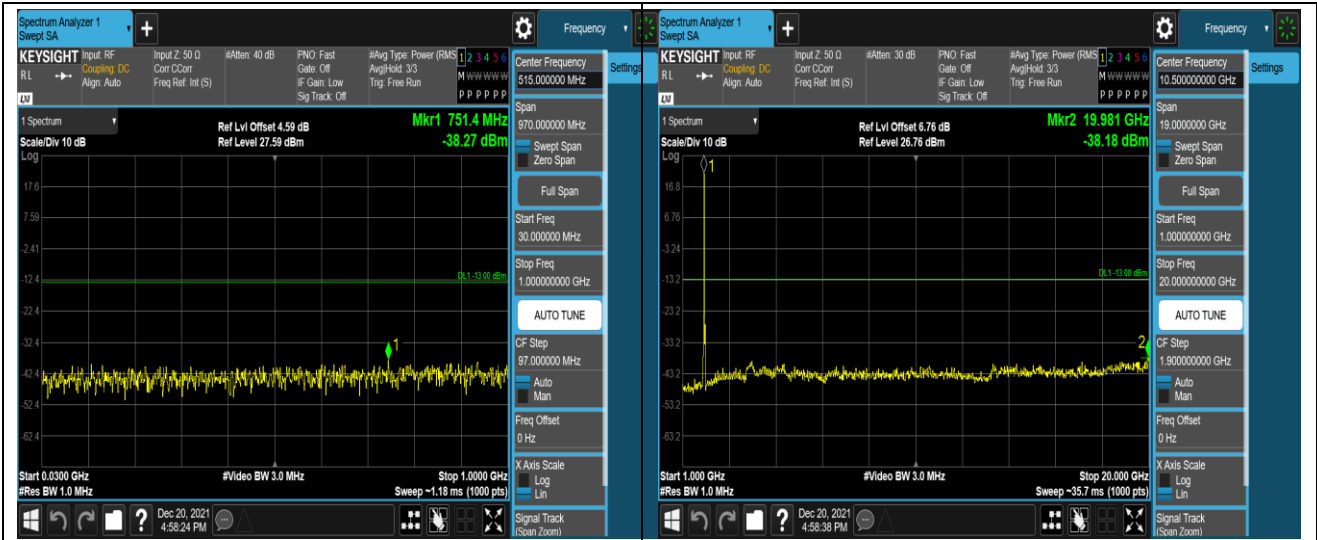

Remark: All bandwidth and all modulation had been tested, but only the worst case data displayed in this report.

Test Graphs

Band2-1.4MHz-16QAM-18607-1RB#0-Range1:30~1000MHz

Band2-1.4MHz-16QAM-18607-1RB#0-Range2:1000~20000MHz

Band2-1.4MHz-16QAM-18900-1RB#0-Range1:30~1000MHz

Band2-1.4MHz-16QAM-18900-1RB#0-Range2:1000~20000MHz

Band2-20MHz-QPSK-19100-1RB#0-Range1:30~1000MHz

Band2-20MHz-QPSK-19100-1RB#0-Range2:1000~20000MHz

Band2-20MHz-16QAM-18700-1RB#0-Range1:30~1000MHz