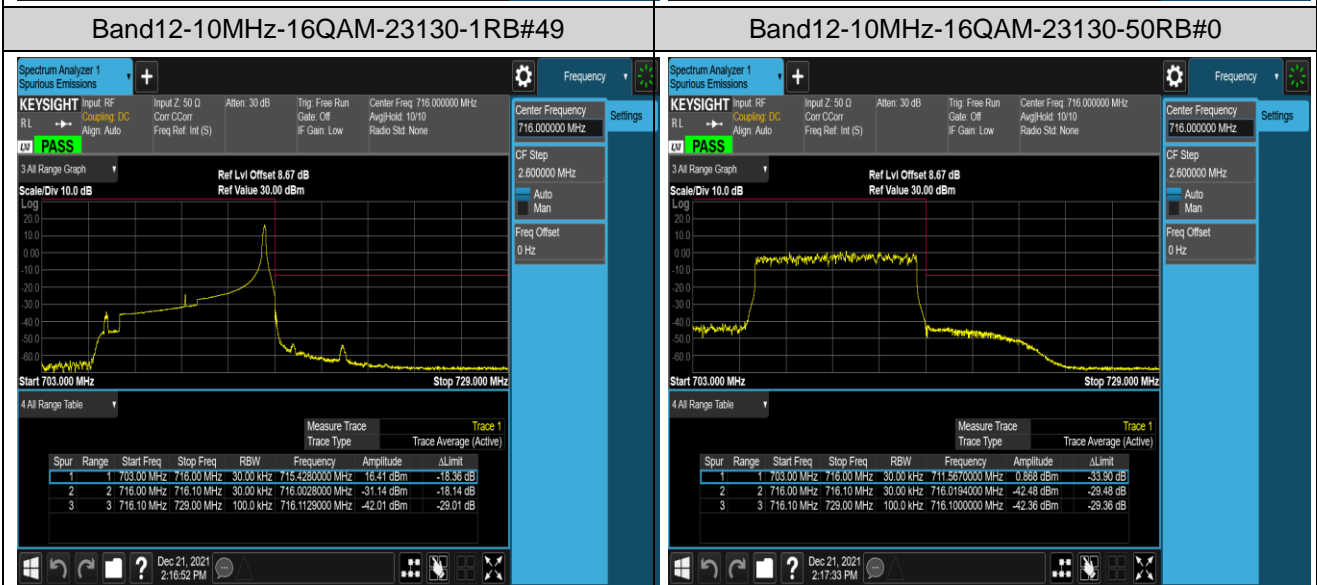

Band12-10MHz-QPSK-23130-1RB#0

Band12-10MHz-QPSK-23130-1RB#49

Band12-10MHz-QPSK-23130-50RB#0

Band12-10MHz-16QAM-23060-1RB#0

Band12-10MHz-16QAM-23060-1RB#49

Band66-1.4MHz-QPSK-131979-6RB#0

Band66-1.4MHz-QPSK-132665-1RB#0