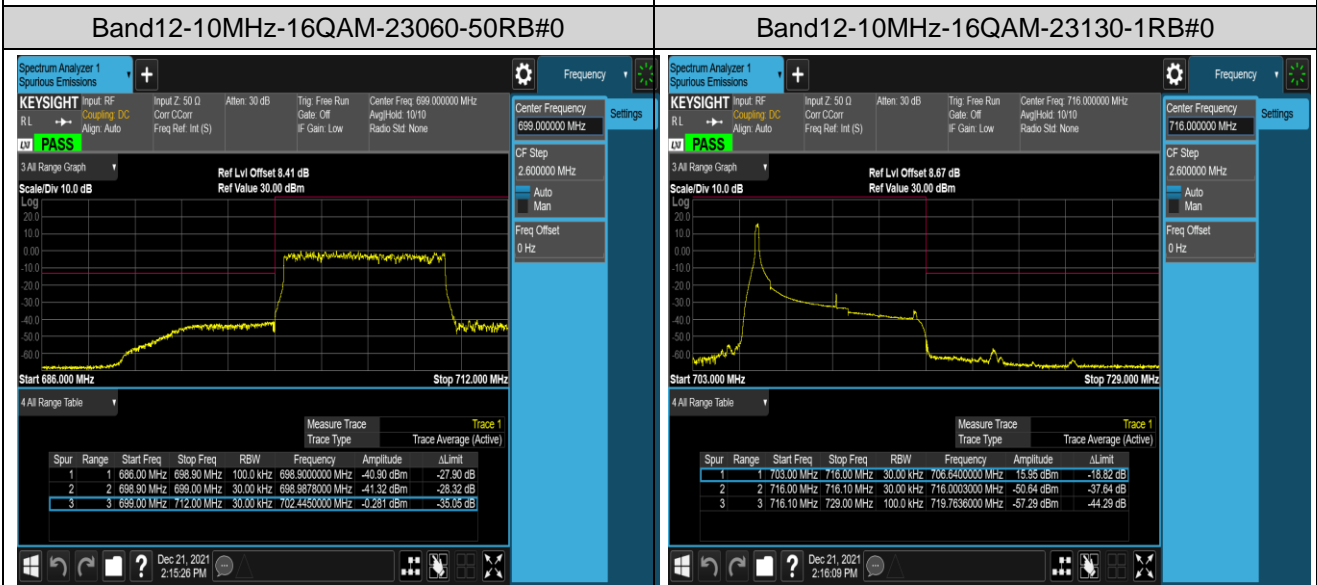

Band12-10MHz-QPSK-23130-1RB#0

Band12-10MHz-QPSK-23130-1RB#49

Band12-10MHz-QPSK-23130-50RB#0

Band12-10MHz-16QAM-23060-1RB#0

Band12-10MHz-16QAM-23060-1RB#49

Band66-1.4MHz-QPSK-131979-6RB#0

Band66-1.4MHz-QPSK-132665-1RB#0