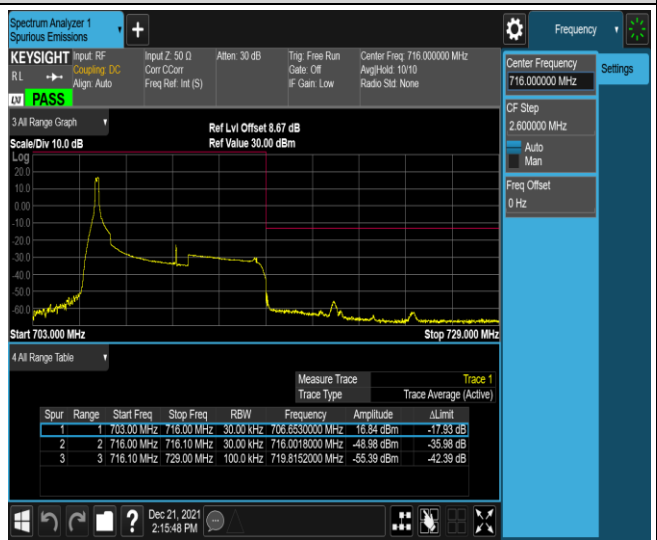

Band12-10MHz-QPSK-23130-1RB#0

Band12-10MHz-QPSK-23130-50RB#0