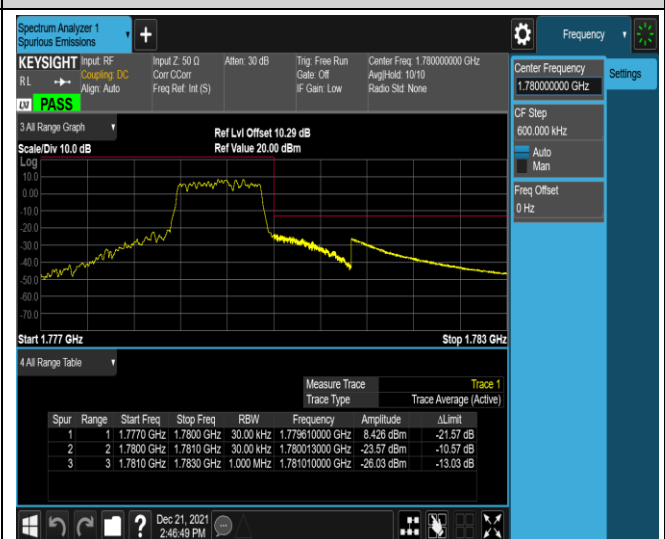

Band66-1.4MHz-16QAM-132665-6RB#0

Band66-20MHz-QPSK-132072-1RB#99