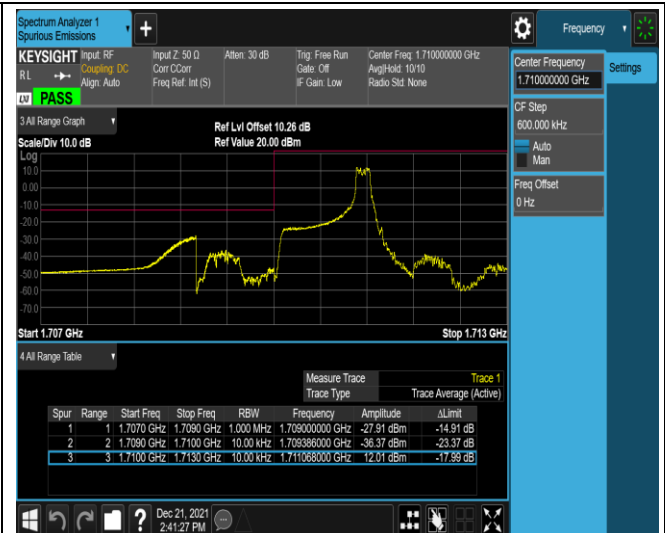

Band66-1.4MHz-QPSK-132665-1RB#5

Band66-1.4MHz-QPSK-132665-6RB#0

Band66-1.4MHz-16QAM-131979-1RB#0

Band66-1.4MHz-16QAM-131979-1RB#5

Band66-1.4MHz-16QAM-131979-6RB#0

Band66-1.4MHz-16QAM-132665-1RB#0

Band66-1.4MHz-16QAM-132665-1RB#5