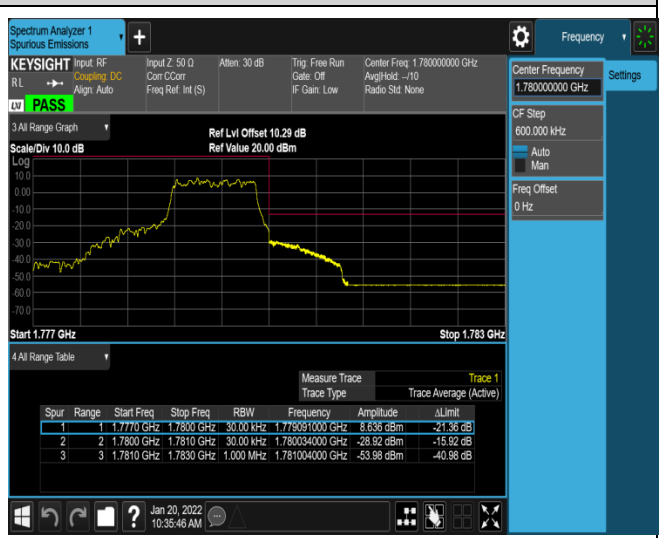

Band66-1.4MHz-QPSK-132665-6RB#0

Band66-1.4MHz-16QAM-131979-1RB#5