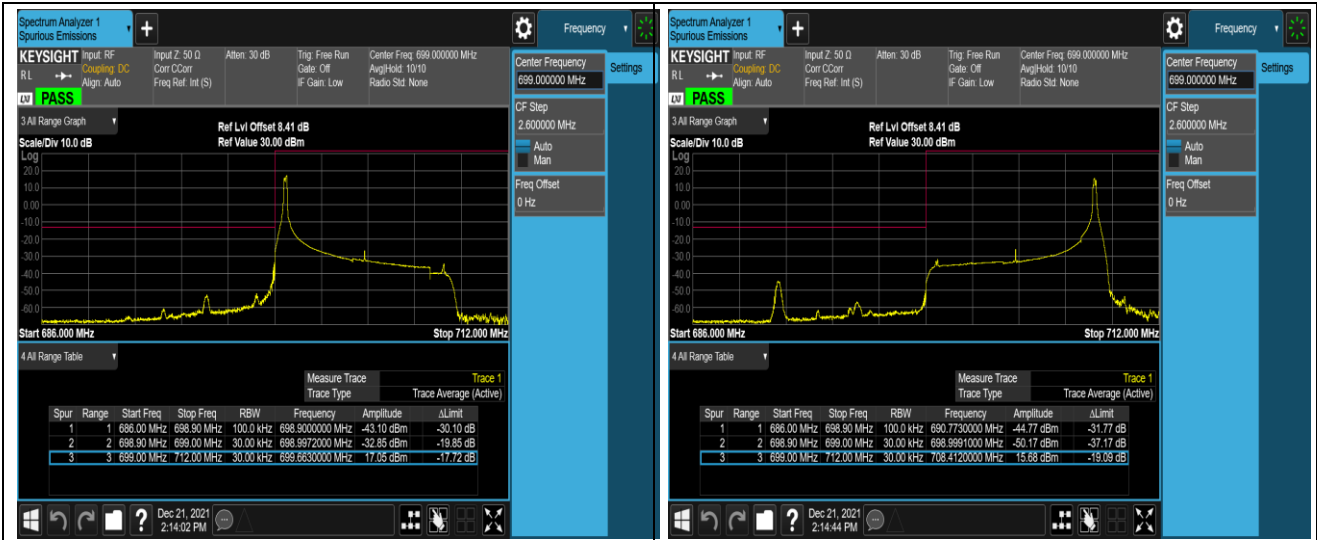

Band12-10MHz-QPSK-23130-1RB#0

Band12-10MHz-QPSK-23130-1RB#49

Band12-10MHz-QPSK-23130-50RB#0

Band12-10MHz-16QAM-23060-1RB#0

Band12-10MHz-16QAM-23060-1RB#49

Band66-1.4MHz-QPSK-131979-6RB#0

Band66-1.4MHz-QPSK-132665-1RB#0