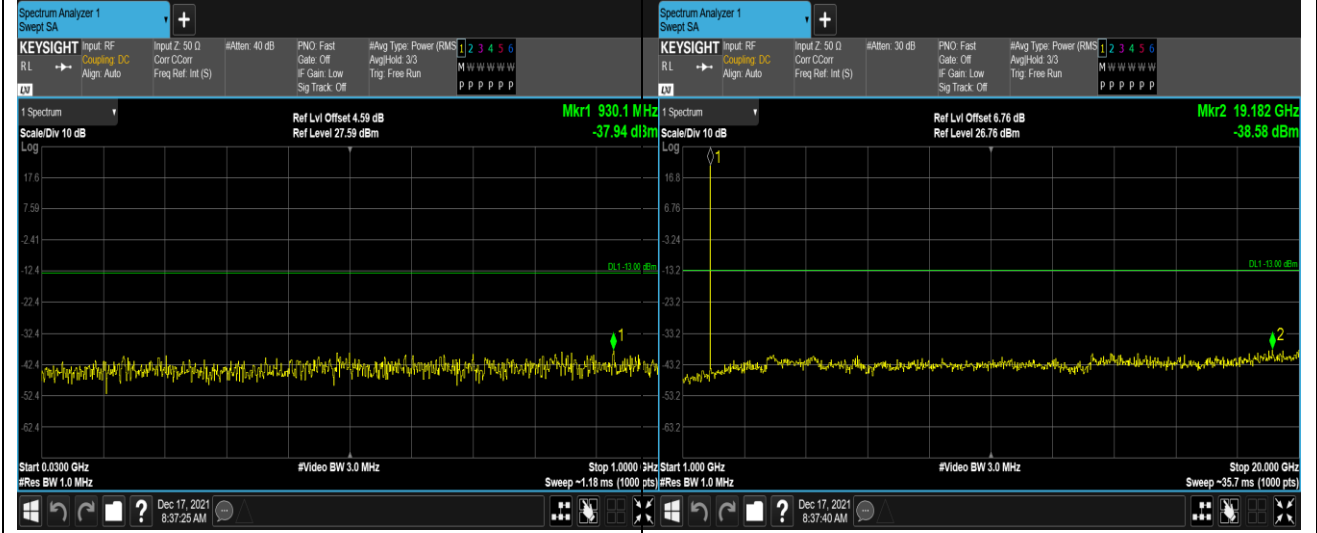

Remark: All bandwidth and all modulation had been tested, but only the worst case data displayed in this report.

Test Graphs

Band2-1.4MHz-16QAM-18607-1RB#0-Range1:30~1000MHz

Band2-1.4MHz-16QAM-18607-1RB#0-Range2:1000~20000MHz

Band2-1.4MHz-16QAM-18900-1RB#0-Range1:30~1000MHz

Band2-1.4MHz-16QAM-18900-1RB#0-Range2:1000~20000MHz

Band2-20MHz-QPSK-19100-1RB#0-Range1:30~1000MHz

Band2-20MHz-QPSK-19100-1RB#0-Range2:1000~20000MHz

Band2-20MHz-16QAM-18700-1RB#0-Range1:30~1000MHz