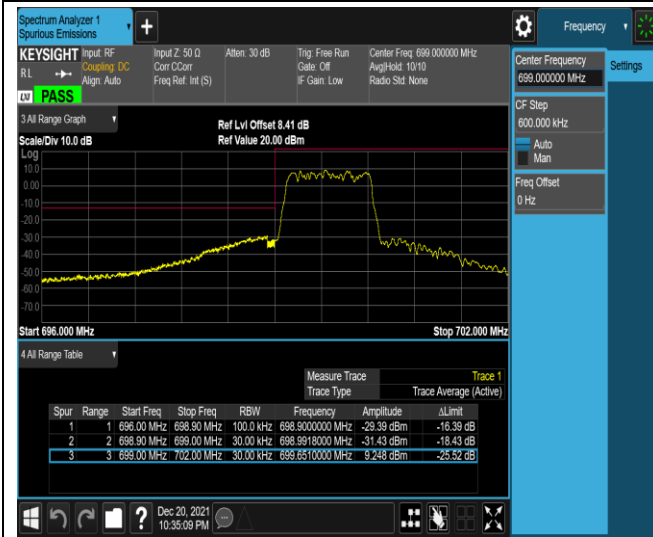

Band12-1.4MHz-16QAM-23017-6RB#0

Band12-1.4MHz-16QAM-23173-1RB#0

Band12-1.4MHz-16QAM-23173-1RB#5

Band12-1.4MHz-16QAM-23173-6RB#0

Band12-10MHz-QPSK-23060-1RB#0

Band12-10MHz-QPSK-23060-1RB#49

Band12-10MHz-QPSK-23060-50RB#0