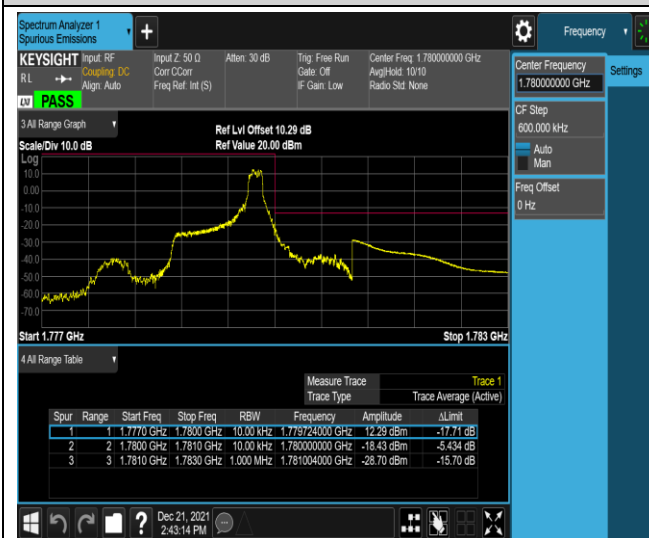

Band66-1.4MHz-QPSK-132665-1RB#5

Band66-1.4MHz-16QAM-131979-1RB#0