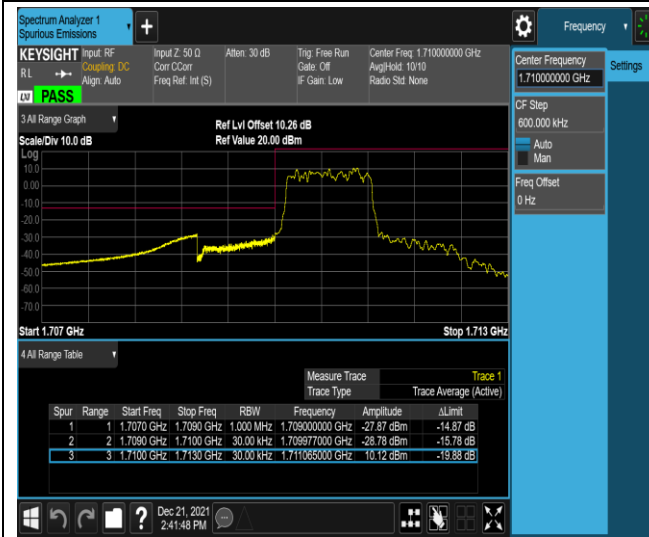

Band12-10MHz-QPSK-23130-1RB#0

Band12-10MHz-QPSK-23130-1RB#49

Band12-10MHz-QPSK-23130-50RB#0

Band12-10MHz-16QAM-23060-1RB#0

Band12-10MHz-16QAM-23060-1RB#49

Band66-1.4MHz-QPSK-131979-6RB#0

Band66-1.4MHz-QPSK-132665-1RB#0