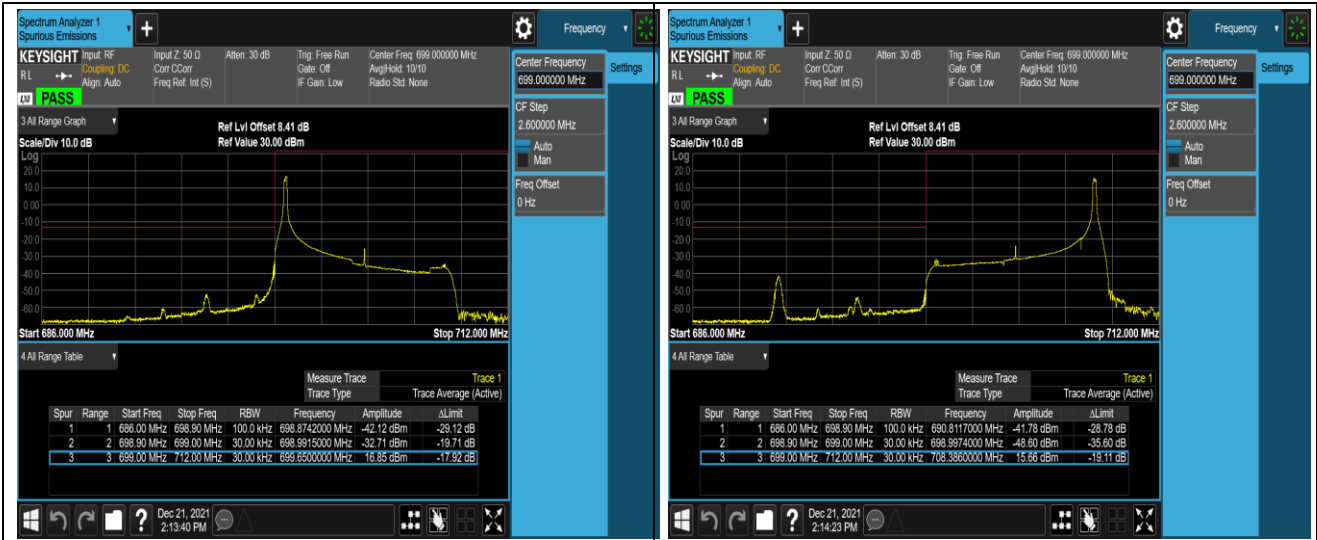

Band12-1.4MHz-16QAM-23017-6RB#0

Band12-1.4MHz-16QAM-23173-1RB#0

Band12-1.4MHz-16QAM-23173-1RB#5

Band12-1.4MHz-16QAM-23173-6RB#0

Band12-10MHz-QPSK-23060-1RB#0

Band12-10MHz-QPSK-23060-1RB#49

Band12-10MHz-QPSK-23060-50RB#0