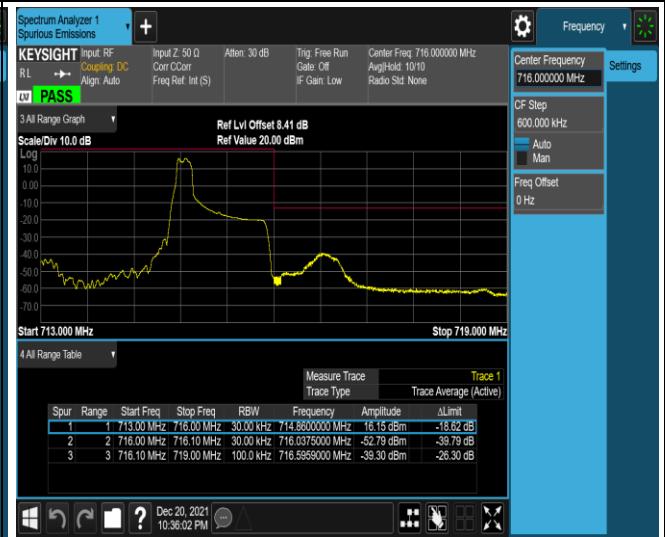

Band12-1.4MHz-16QAM-23017-6RB#0

Band12-1.4MHz-16QAM-23173-1RB#0

Band12-1.4MHz-16QAM-23173-1RB#5

Band12-1.4MHz-16QAM-23173-6RB#0

Band12-10MHz-QPSK-23060-1RB#0

Band12-10MHz-QPSK-23060-1RB#49

Band12-10MHz-QPSK-23060-50RB#0