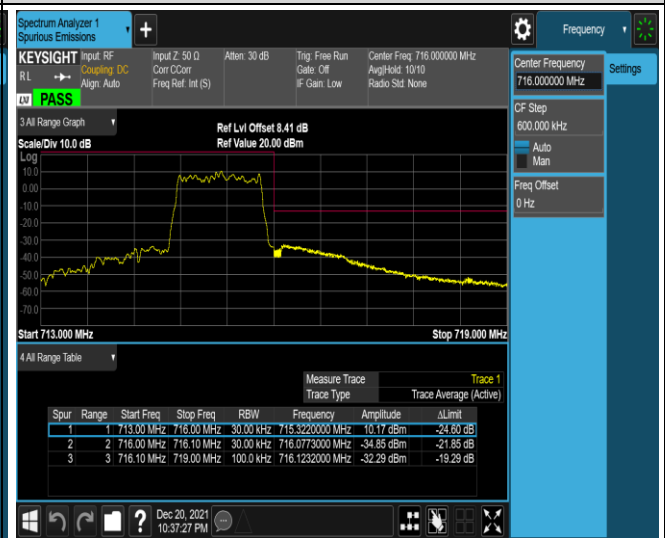

Band12-1.4MHz-16QAM-23017-6RB#0

Band12-1.4MHz-16QAM-23173-1RB#0

Band12-1.4MHz-16QAM-23173-1RB#5

Band12-1.4MHz-16QAM-23173-6RB#0

Band12-10MHz-QPSK-23060-1RB#0

Band12-10MHz-QPSK-23060-1RB#49

Band12-10MHz-QPSK-23060-50RB#0