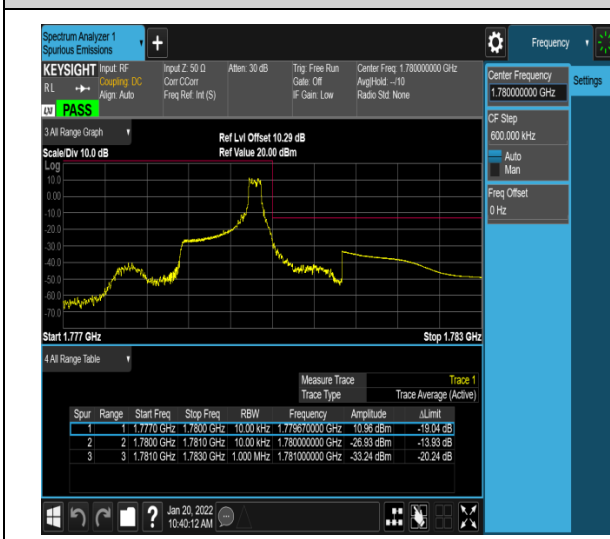

Band66-1.4MHz-16QAM-132665-1RB#5

Band66-20MHz-QPSK-132072-1RB#0