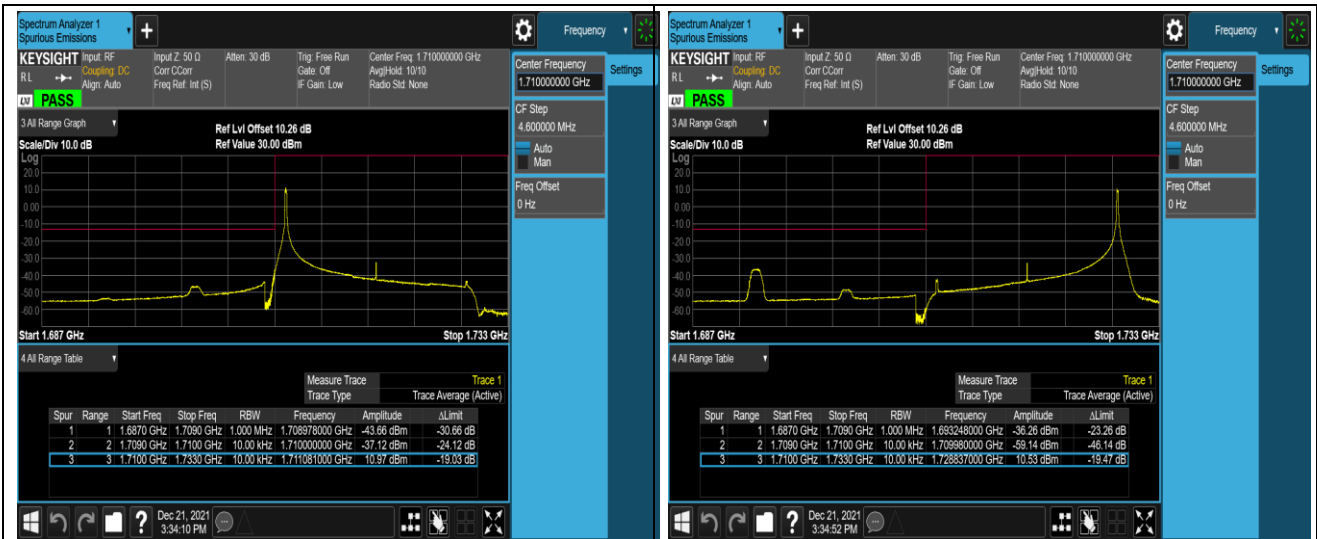

Band66-20MHz-QPSK-132072-1RB#0

Band66-20MHz-QPSK-132072-1RB#99

Band66-20MHz-QPSK-132072-100RB#0

Band66-20MHz-QPSK-132572-1RB#0