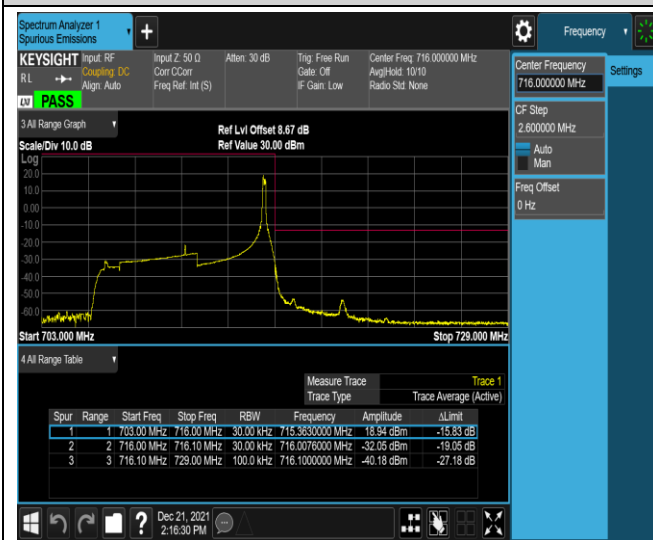

Band12-10MHz-QPSK-23130-1RB#49

Band12-10MHz-16QAM-23060-1RB#0