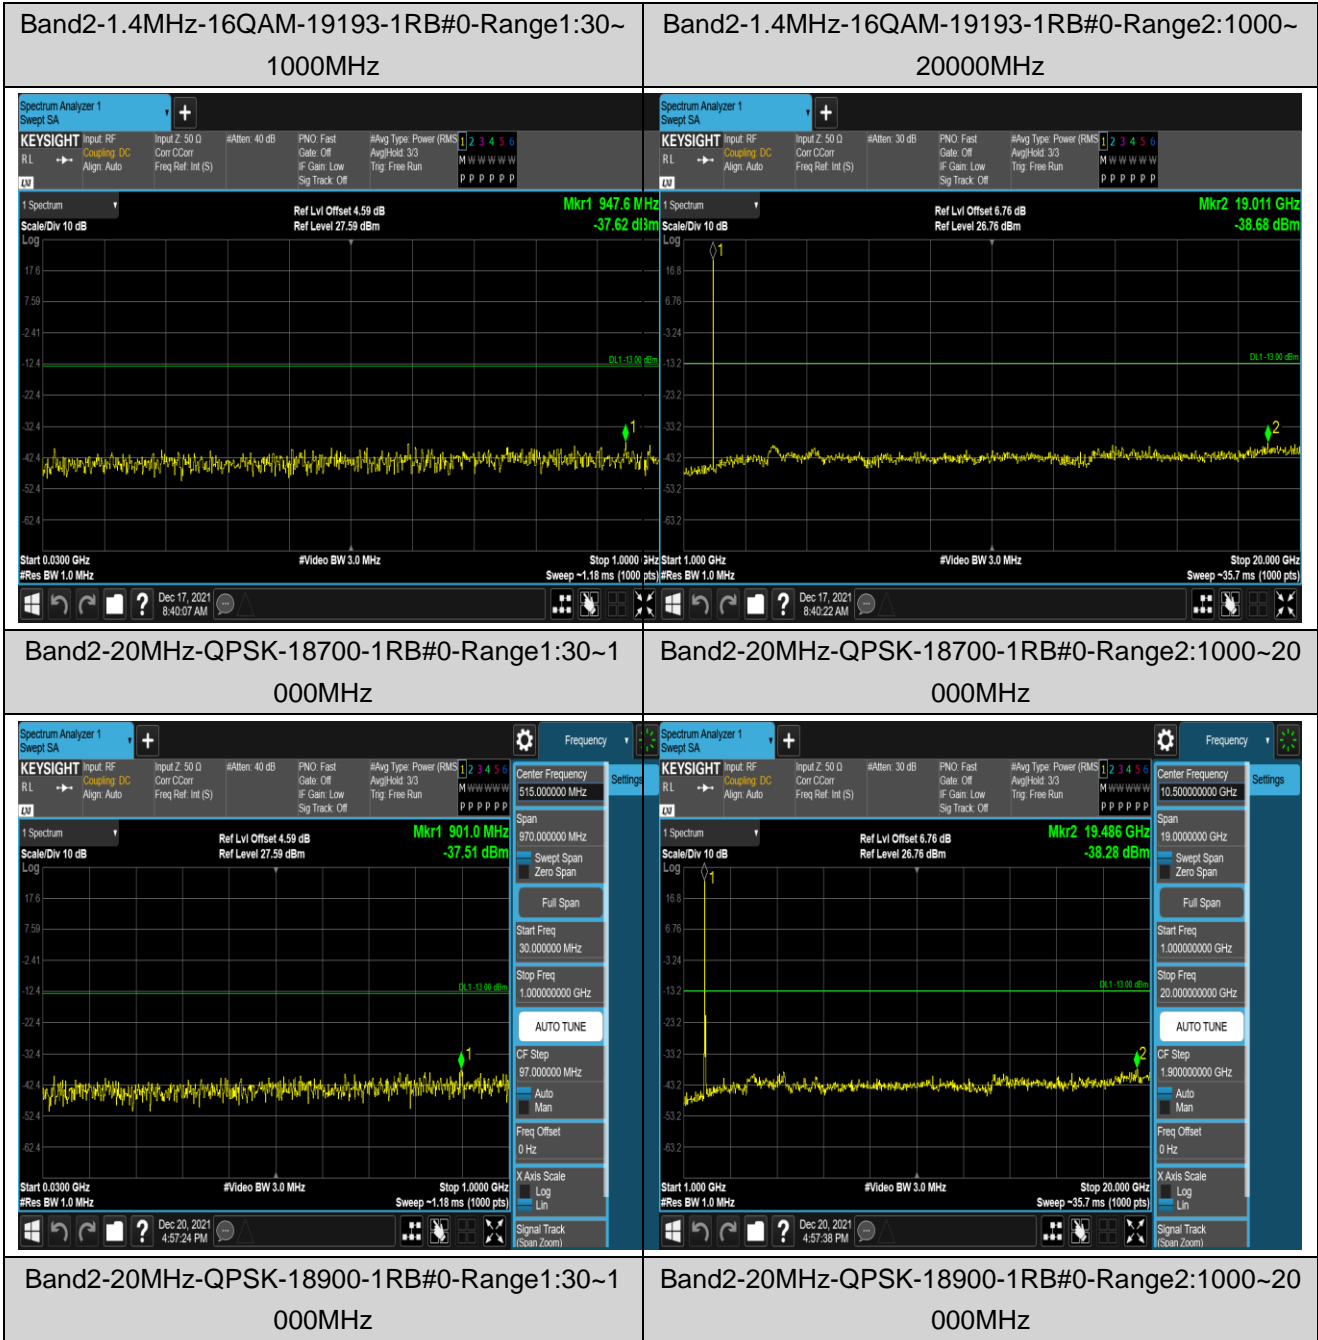

Remark: All bandwidth and all modulation had been tested, but only the worst case data displayed in this report.

Test Graphs

Band2-1.4MHz-16QAM-18607-1RB#0-Range1:30~1000MHz

Band2-1.4MHz-16QAM-18607-1RB#0-Range2:1000~20000MHz

Band2-1.4MHz-16QAM-18900-1RB#0-Range1:30~1000MHz

Band2-1.4MHz-16QAM-18900-1RB#0-Range2:1000~20000MHz

Band2-20MHz-QPSK-19100-1RB#0-Range1:30~1000MHz

Band2-20MHz-QPSK-19100-1RB#0-Range2:1000~20000MHz

Band2-20MHz-16QAM-18700-1RB#0-Range1:30~1000MHz