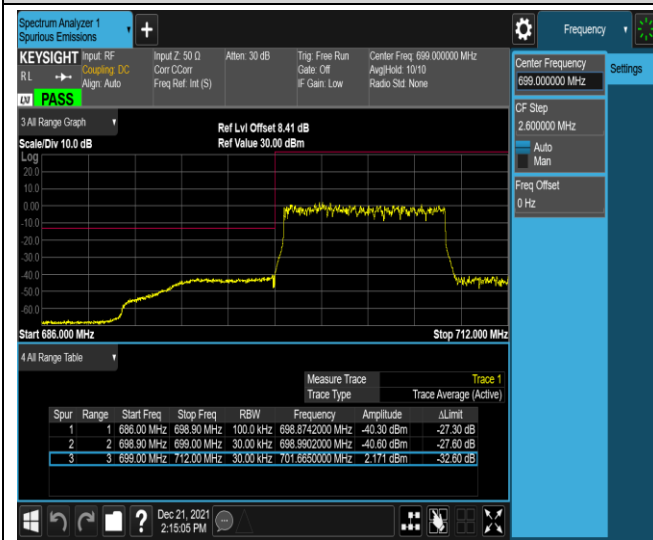

Band12-10MHz-QPSK-23060-50RB#0

Band12-10MHz-QPSK-23130-1RB#49