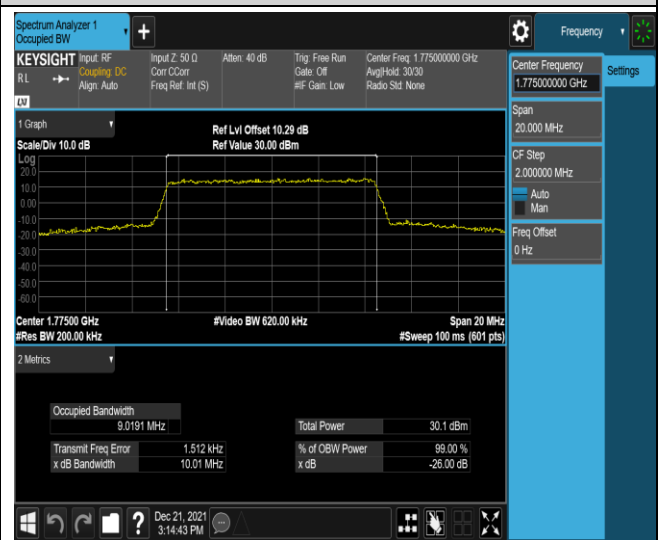

Band66-10MHz-16QAM-132622-50RB#0

Band66-15MHz-QPSK-132322-75RB#0