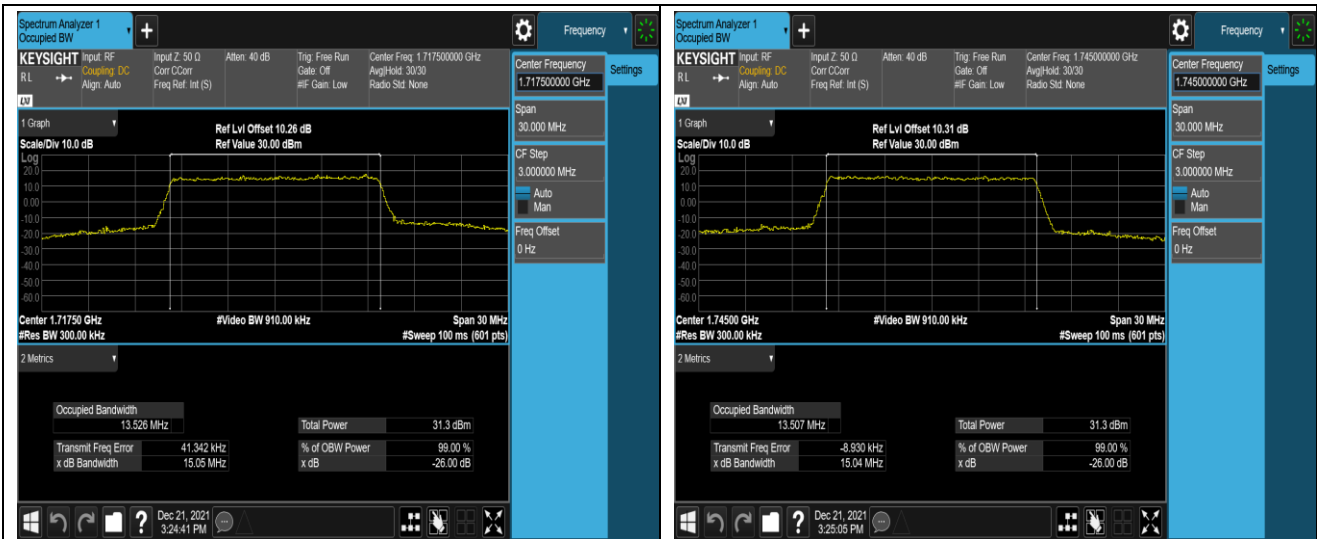

Band66-15MHz-QPSK-132047-75RB#0

Band66-15MHz-QPSK-132322-75RB#0