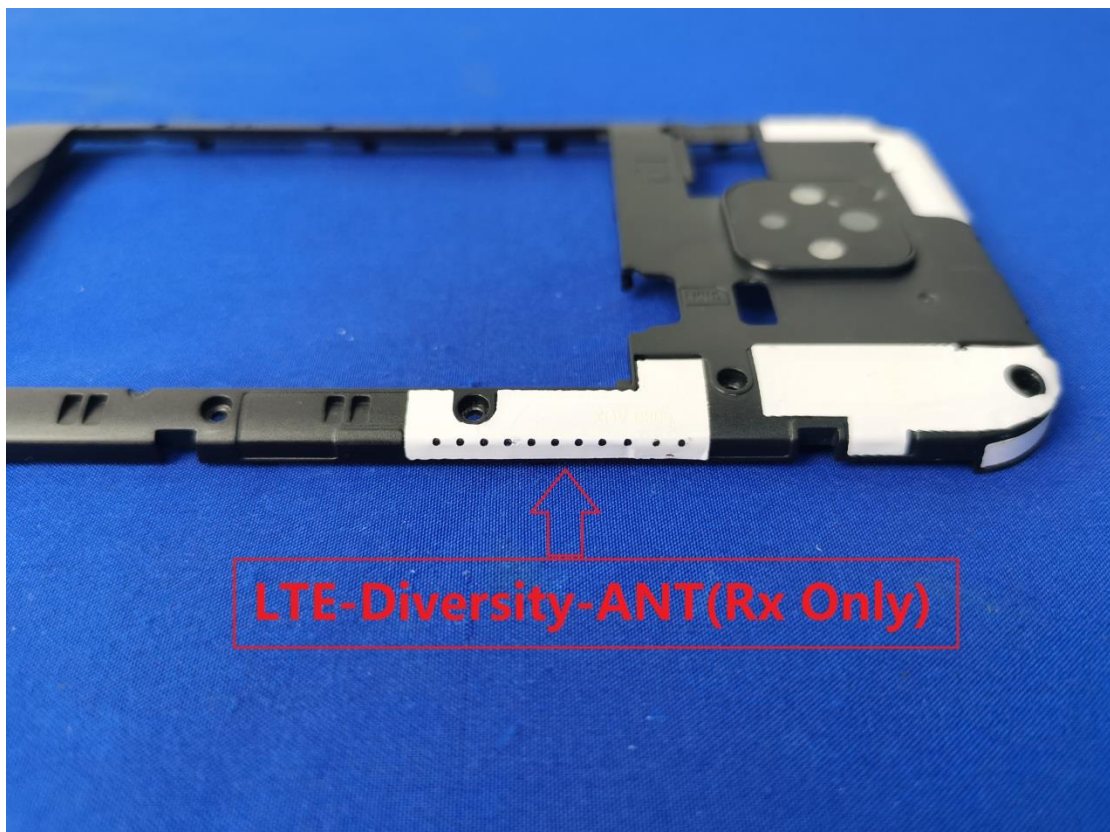

EUT Antenna Locations

SAR Test Setup Photos

Head

Right Cheek

Right Tilted

Left Cheek

Left Tilted

Body

Front side (10mm)

Back side(10mm)

Left side(10mm)

Right side(10mm)

Top side(10mm)

EUT holder Perturbation Evaluation Test Setup Photos

DUT with device holder (DUT direct contact with the phantom)

DUT without device holder (DUT direct contact with the phantom)