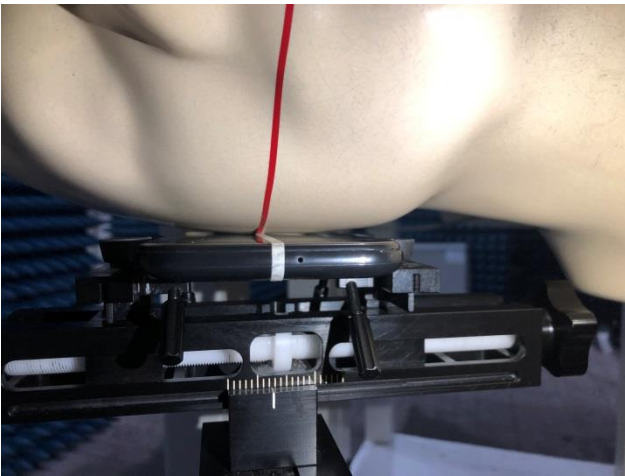

EUT Antenna Locations

SAR Test Setup Photos

Head

Right Cheek

Right Tilted

Left Cheek

Left Tilted

Body

Front side (10mm)

Back side(10mm)

Left side(10mm)

Right side(10mm)

Top side(10mm)

EUT holder Perturbation Evaluation Test Setup Photos

DUT with device holder (DUT direct contact with the phantom)

DUT without device holder (DUT direct contact with the phantom)