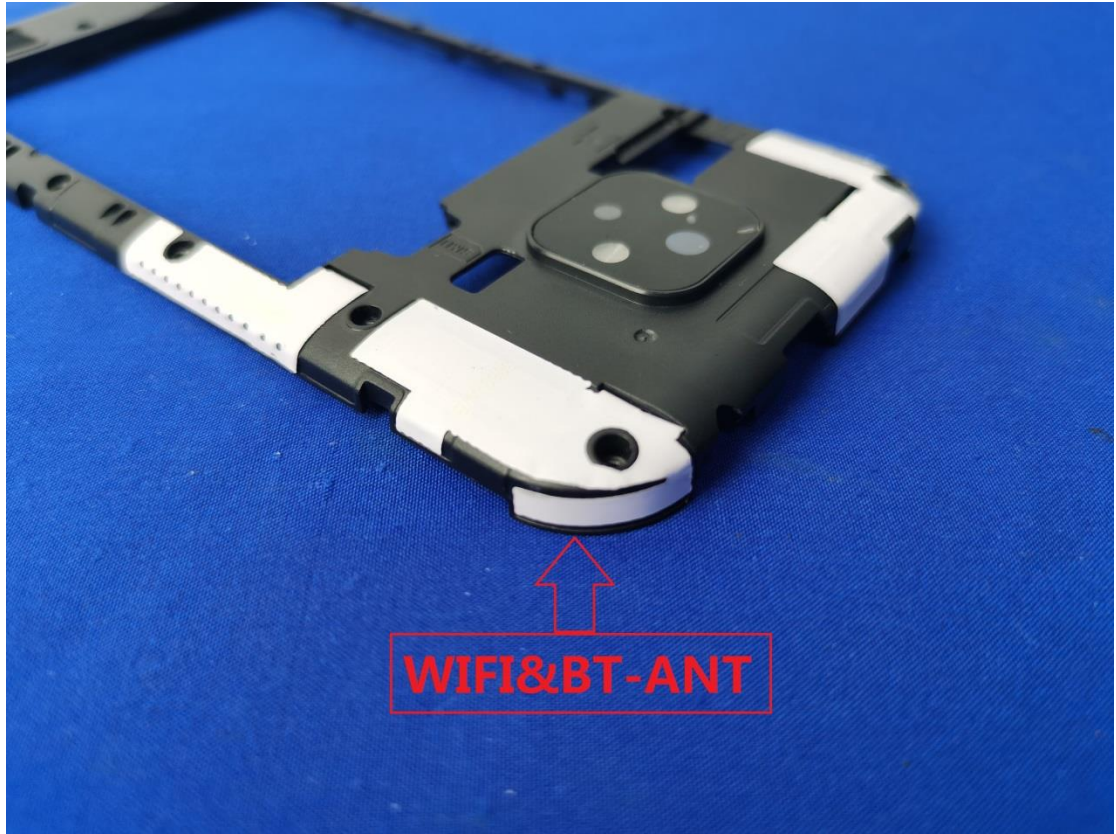

EUT Antenna Locations

SAR Test Setup Photos

Head

Right Cheek

Right Tilted

Left Cheek

Left Tilted

Body

Front side (10mm)

Back side(10mm)

Left side(10mm)

Right side(10mm)

Top side(10mm)

EUT holder Perturbation Evaluation Test Setup Photos

DUT with device holder (DUT direct contact with the phantom)

DUT without device holder (DUT direct contact with the phantom)