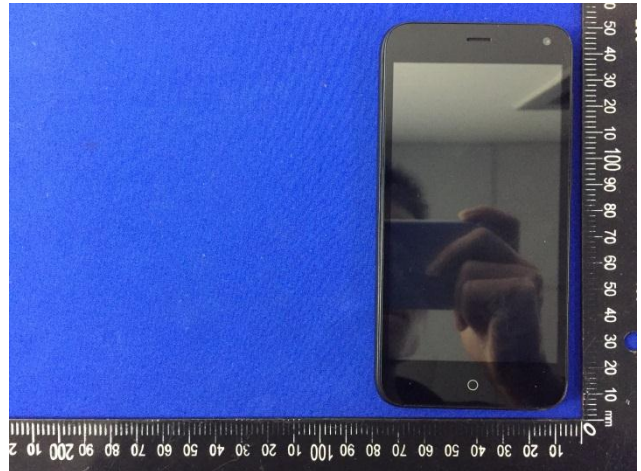

EUT Photos (Model: Elite Go)

EUT Antenna Locations

SAR Test Setup Photos

Head

Right Cheek

Right Tilted

Left Cheek

Left Tilted

Body

Front side (10mm)

Back side(10mm)

Top side(10mm)

Bottom side(10mm)

Left side(10mm)

Right side(10mm)