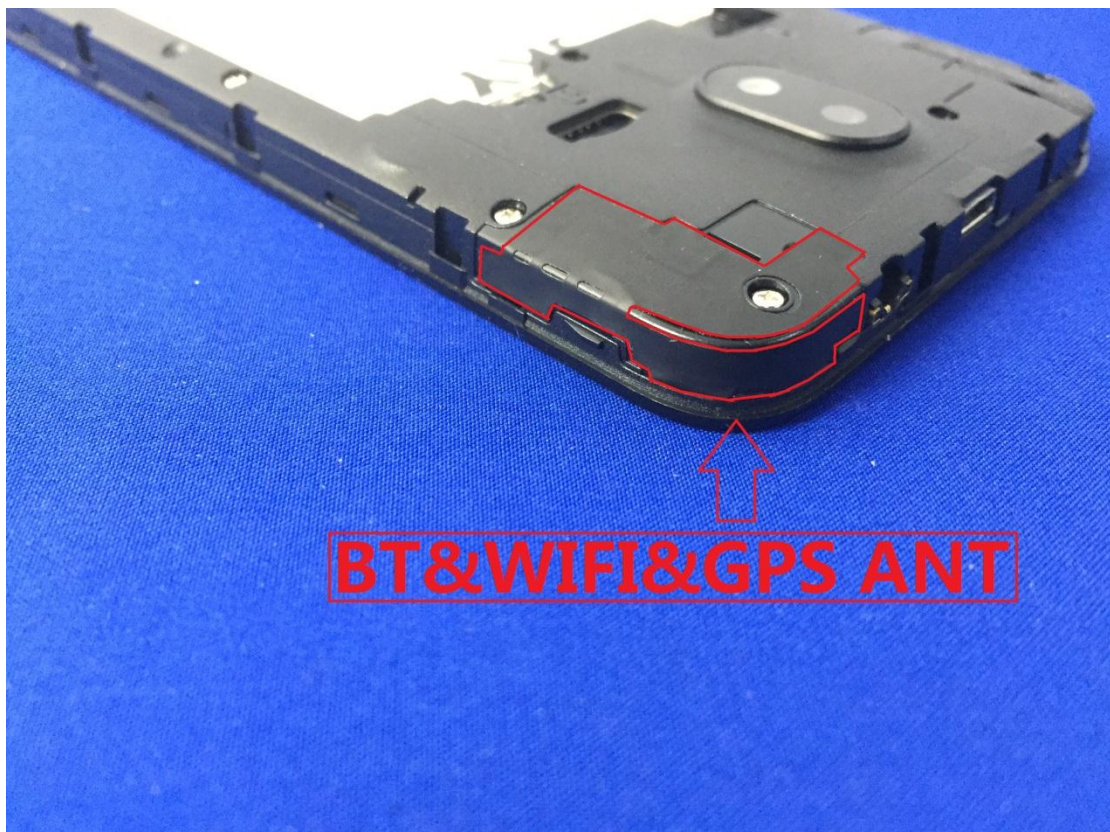

EUT Photos (Model: Elite Go)

EUT Antenna Locations

SAR Test Setup Photos

Head

Right Cheek

Right Tilted

Left Cheek

Left Tilted

Body

Front side (10mm)

Back side(10mm)

Top side(10mm)

Bottom side(10mm)

Left side(10mm)

Right side(10mm)