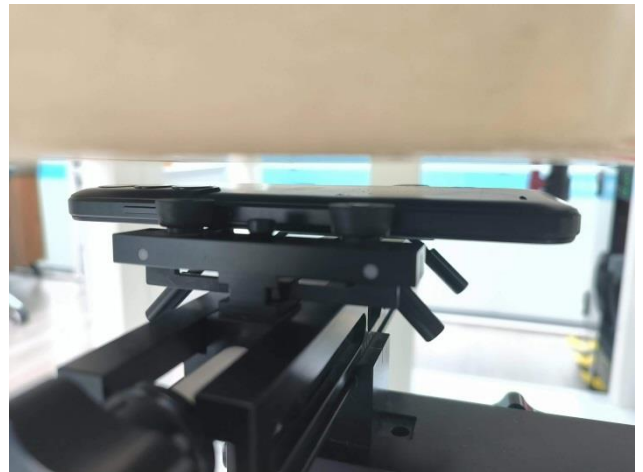

### SAR Test Setup Photos

#### Head

Right Cheek

Right Tilted

Left Cheek

Left Tilted

#### Body

Front side (10mm)

Back side(10mm)

Right side(10mm)

Left side(10mm)

Top side(10mm)

Bottom side(10mm)