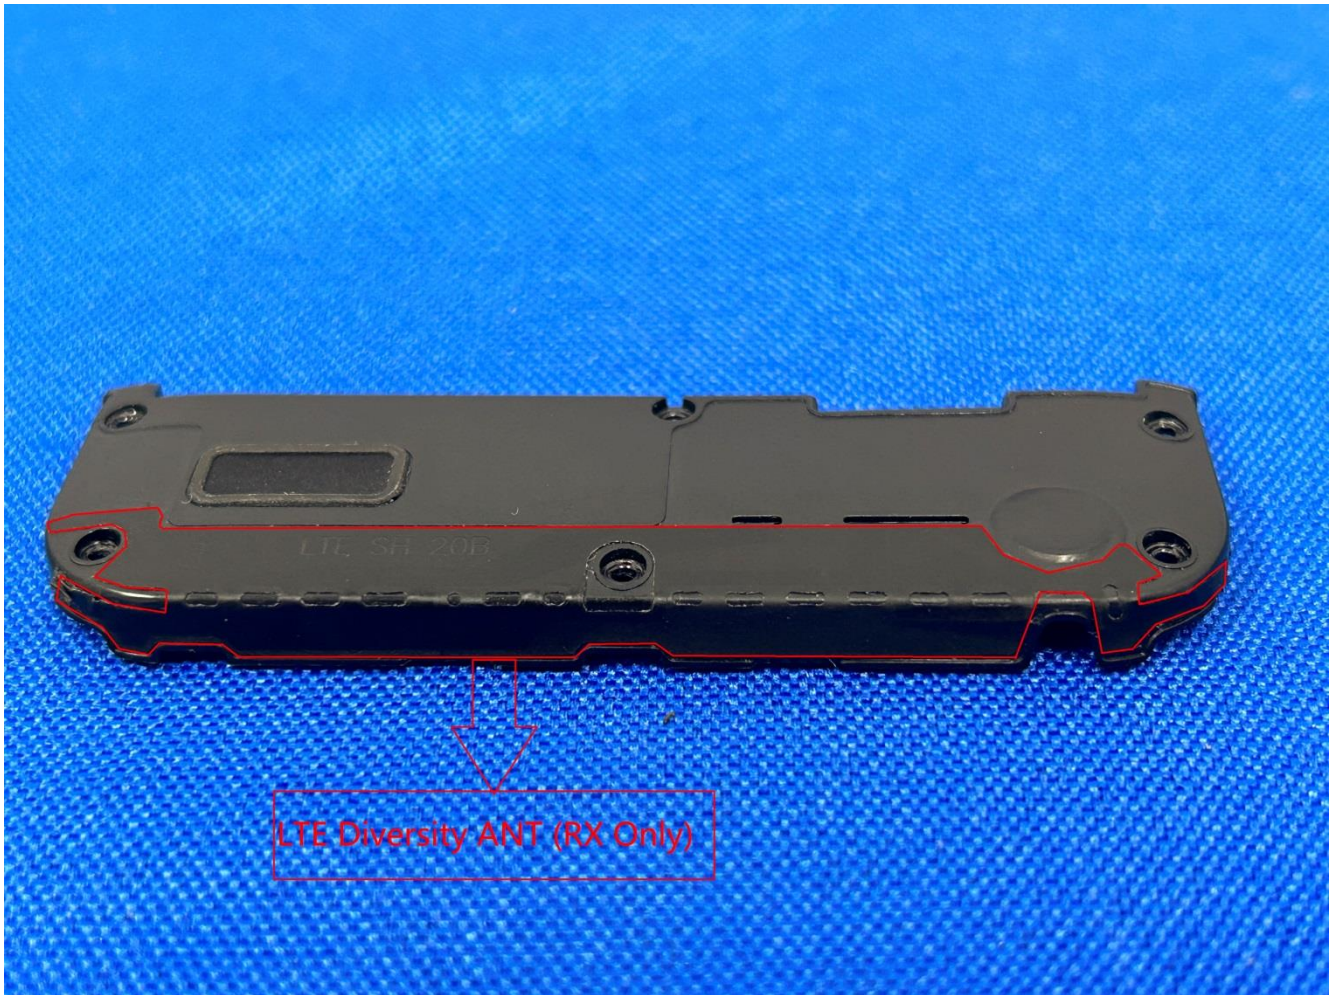

EUT Photos (Model: Elite G63)

**EUT Antenna Locations**

### SAR Test Setup Photos

#### Head

Right Cheek

Right Tilted

Left Cheek

Left Tilted

#### Body

Front side (10mm)

Back side(10mm)

Right side(10mm)

Left side(10mm)

Top side(10mm)

Bottom side(10mm)