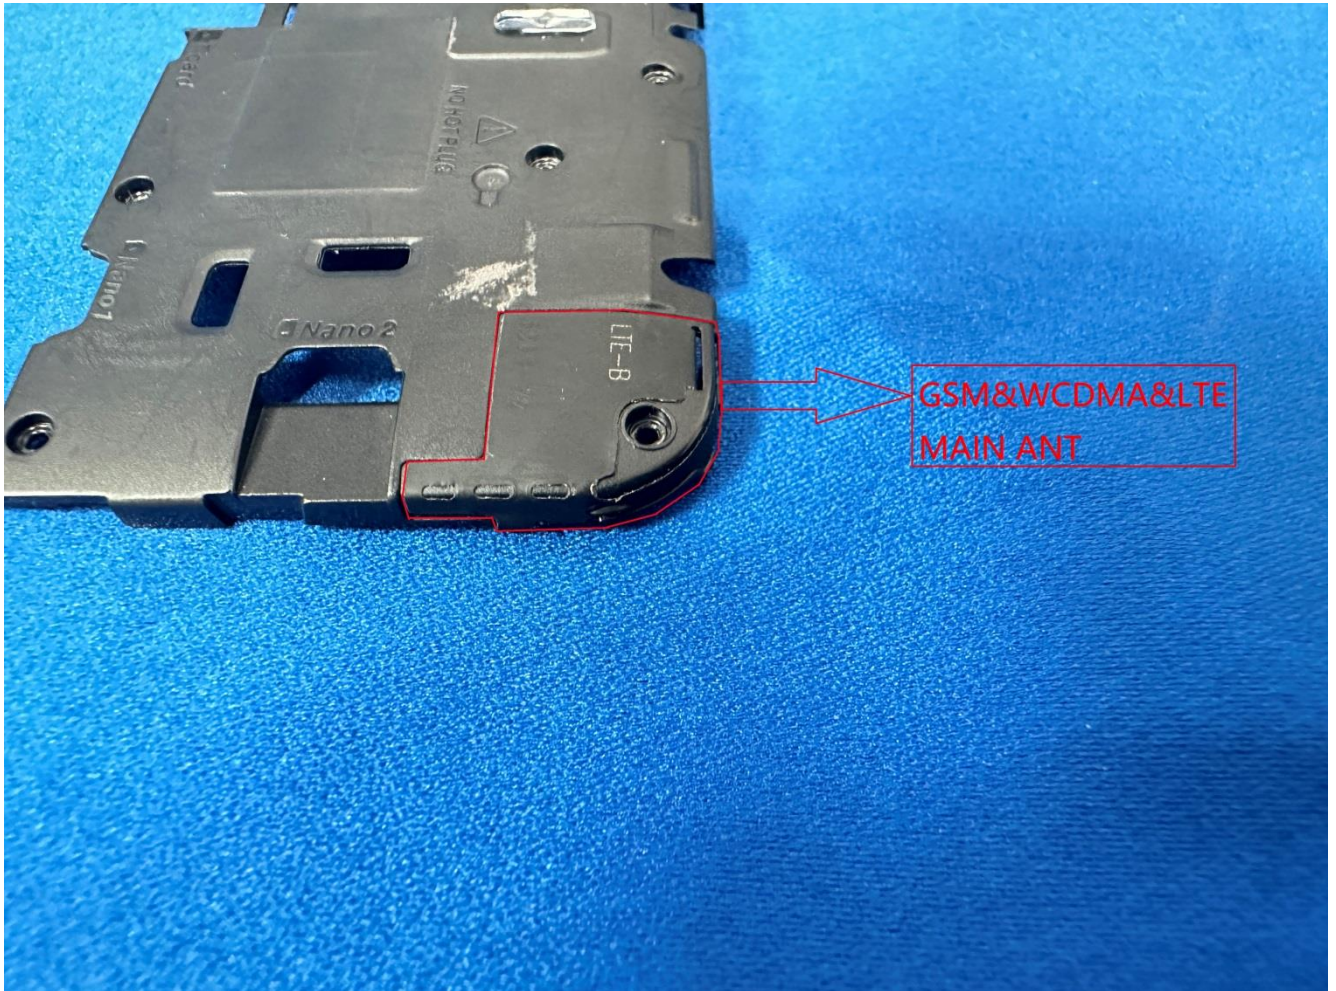

EUT Photos (Model: Elite G63)

**EUT Antenna Locations**

### SAR Test Setup Photos

#### Head

Right Cheek

Right Tilted

Left Cheek

Left Tilted

#### Body

Front side (10mm)

Back side(10mm)

Right side(10mm)

Left side(10mm)

Top side(10mm)

Bottom side(10mm)