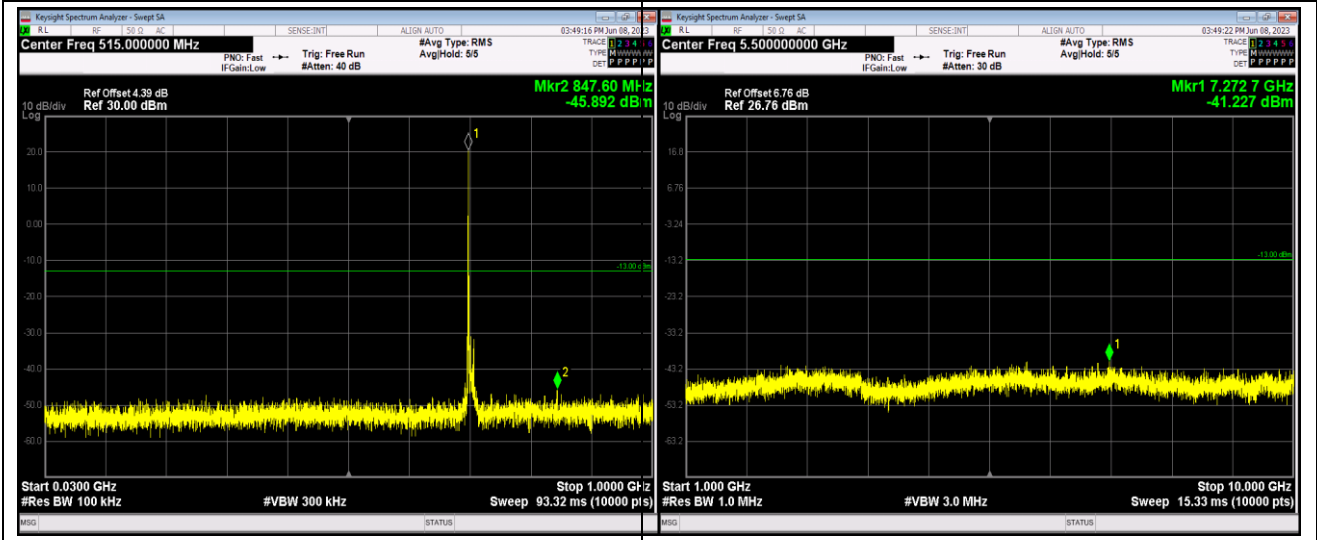

Band17-10MHz-QPSK-23790-1RB#0-Range1:30~1000MHz

Band17-10MHz-QPSK-23800-1RB#0-Range2:1000~10000MHz

Band17-10MHz-QPSK-23790-1RB#0-Range2:1000~10000MHz

Band17-10MHz-QPSK-23800-1RB#0-Range1:30~1000MHz