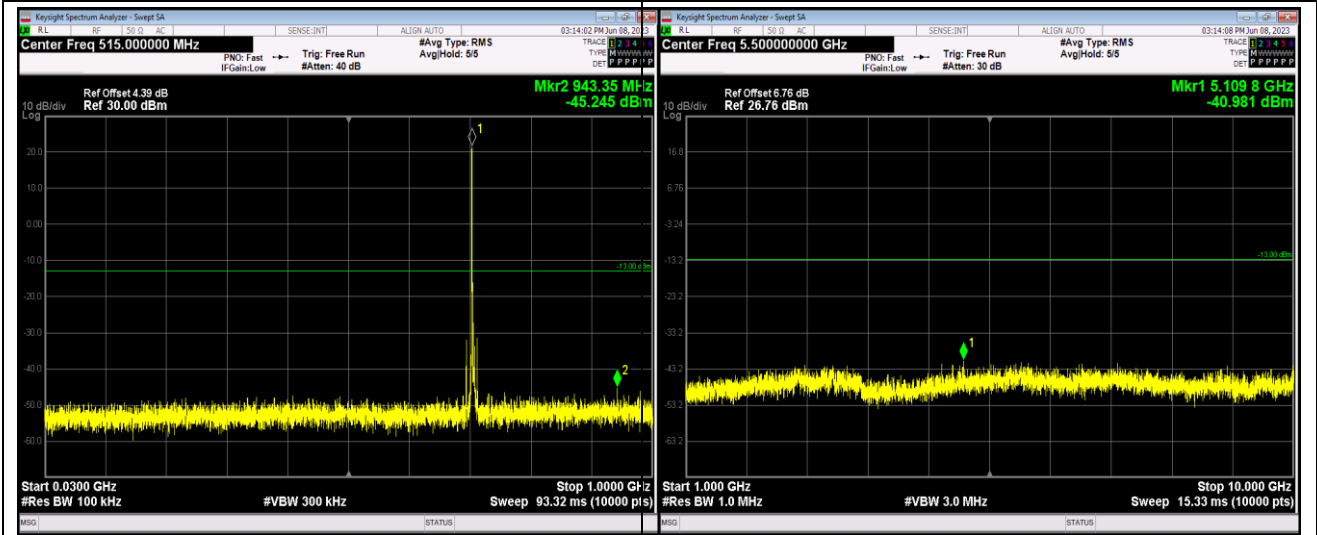

Band17-5MHz-QPSK-23825-1RB#0-Range1:30~1000MHz

Band17-5MHz-16QAM-23755-1RB#0-Range2:1000~10000MHz

Band17-5MHz-QPSK-23825-1RB#0-Range2:1000~10000MHz

Band17-5MHz-16QAM-23755-1RB#0-Range1:30~1000MHz