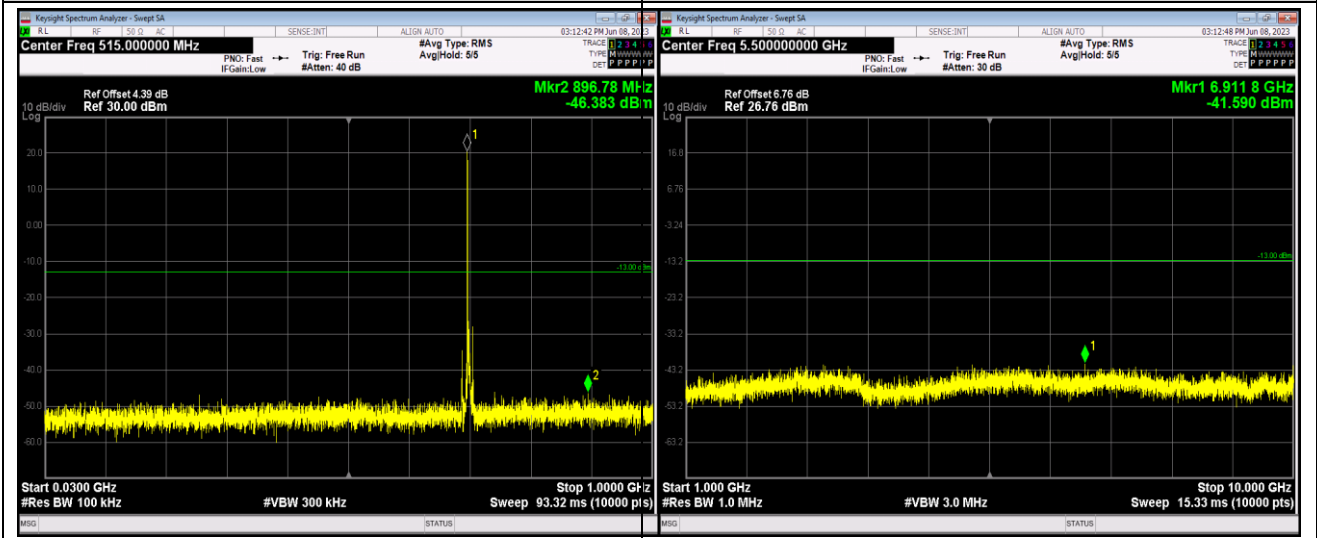

Band17-5MHz-16QAM-23755-1RB#0-Range1:30~1000MHz

Band17-5MHz-16QAM-23755-1RB#0-Range2:1000~10000MHz