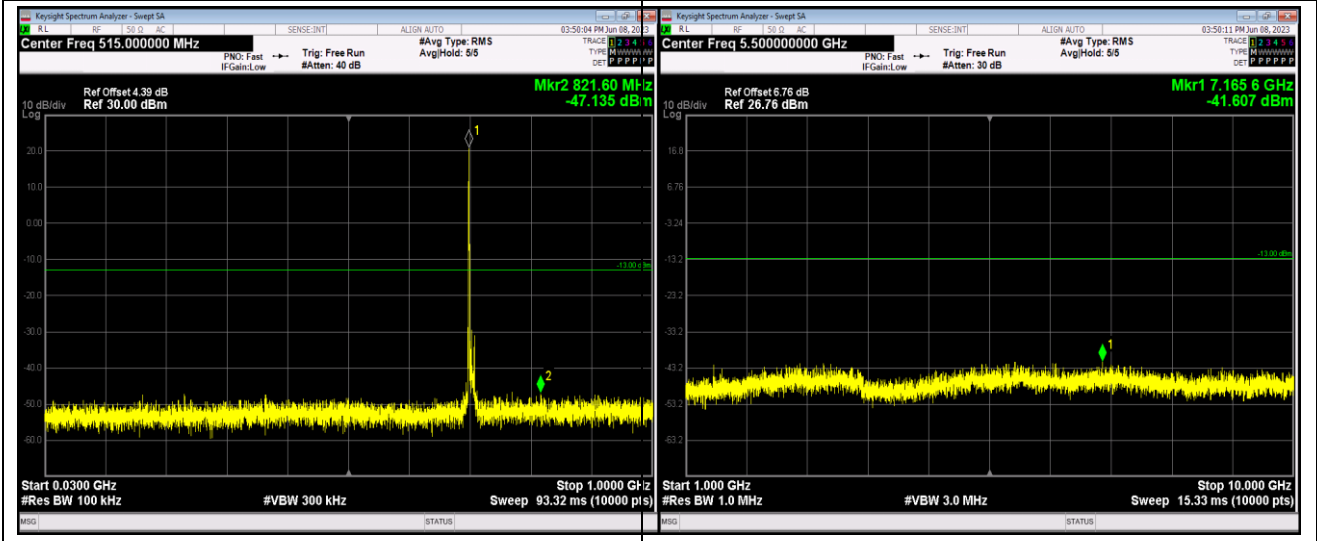

Band17-10MHz-QPSK-23800-1RB#0-Range1:30~1000MHz

Band17-10MHz-QPSK-23800-1RB#0-Range2:1000~10000MHz