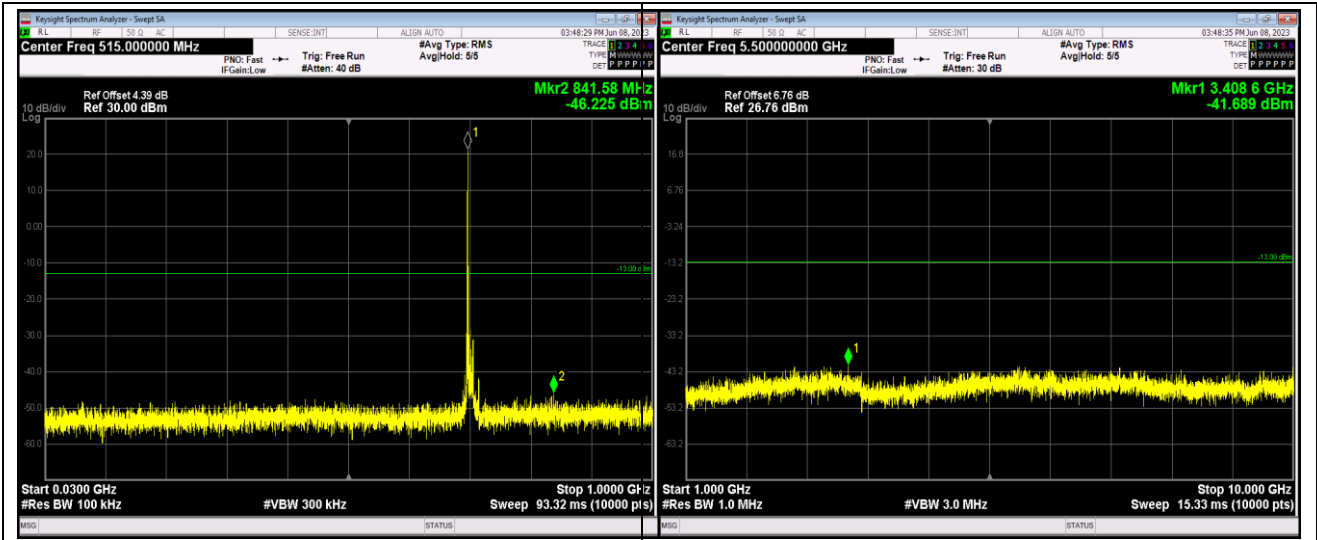

Band17-5MHz-QPSK-23825-1RB#0-Range1:30~1000MHz

Band17-5MHz-QPSK-23825-1RB#0-Range2:1000~10000MHz

Band17-5MHz-16QAM-23755-1RB#0-Range1:30~1000MHz

Band17-5MHz-16QAM-23755-1RB#0-Range2:1000~10000MHz

Band17-10MHz-QPSK-23790-1RB#0-Range1:30~1000MHz