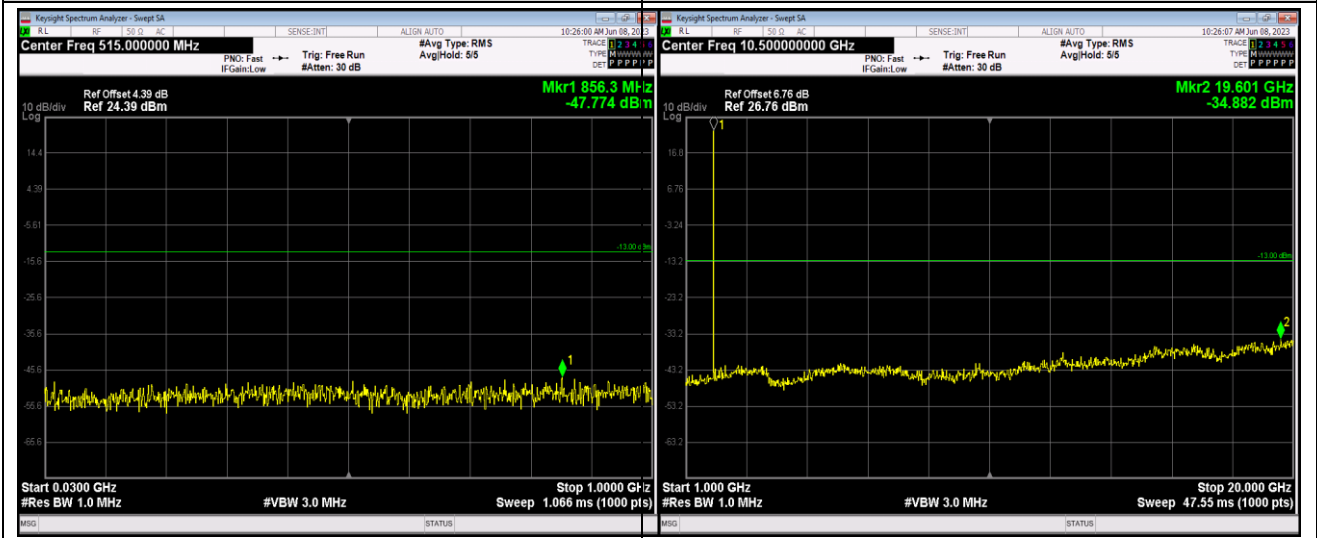

Band2-1.4MHz-16QAM-18900-1RB#0-Range1:30~1000MHz

Band2-1.4MHz-16QAM-18900-1RB#0-Range2:1000~20000MHz