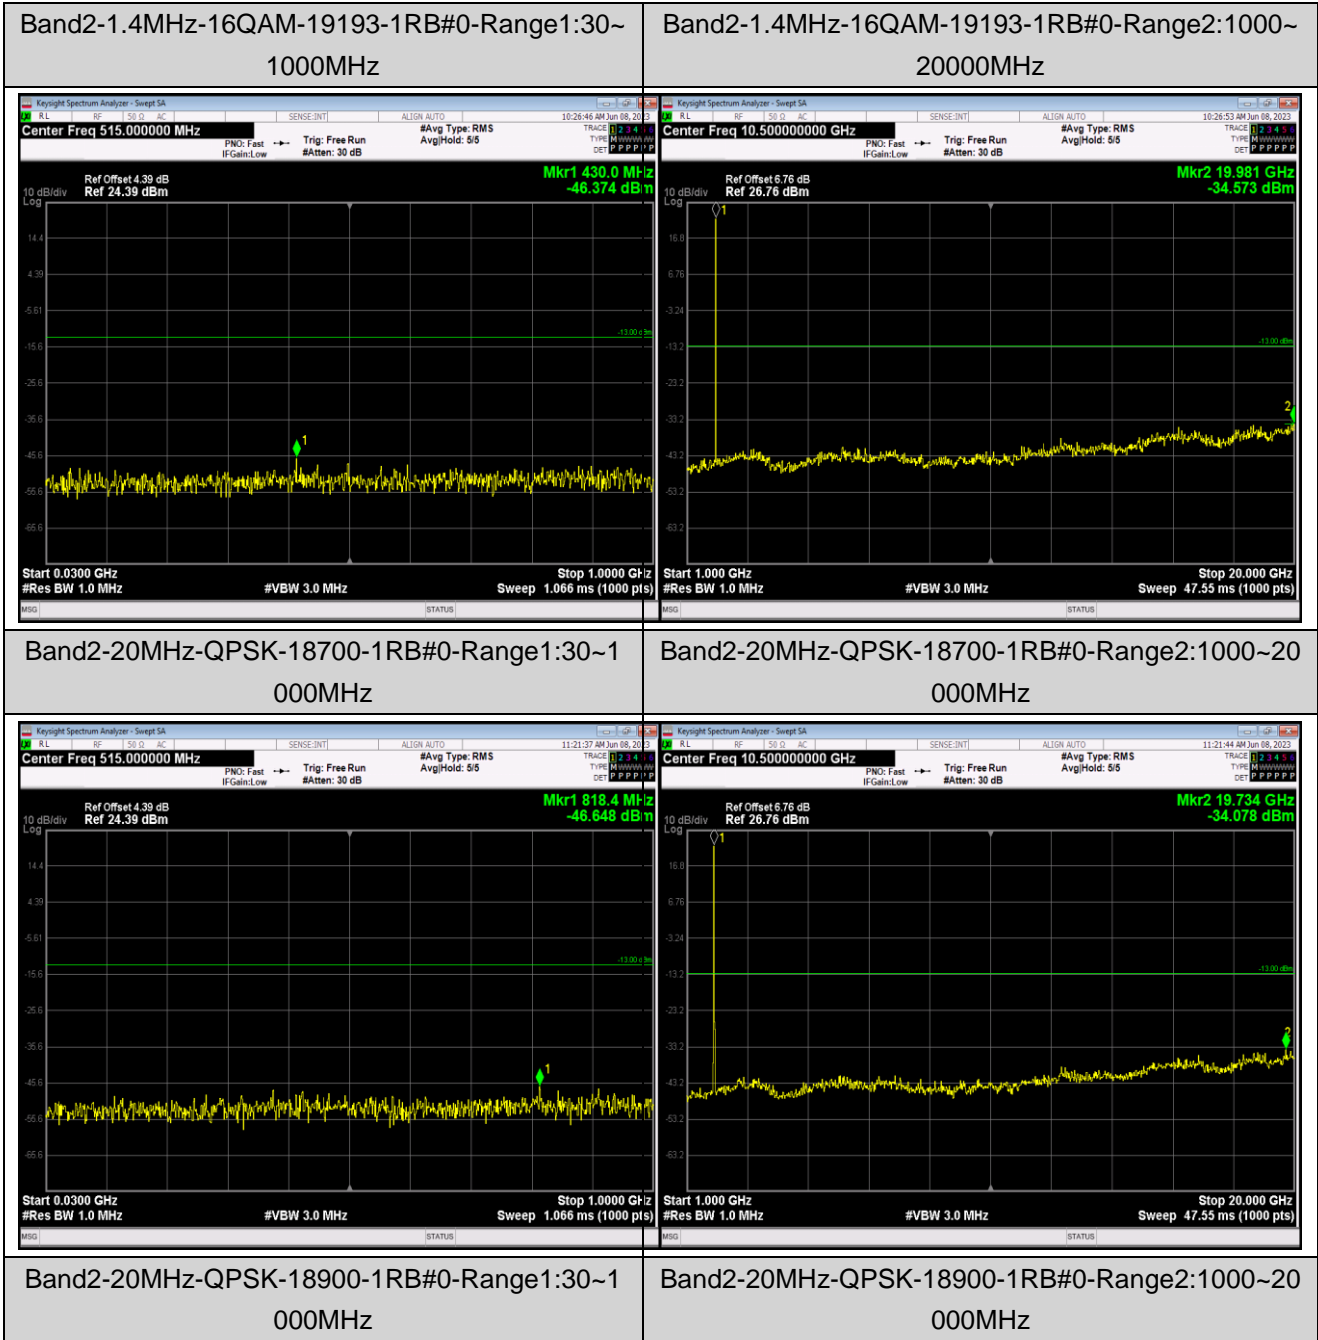

Remark: All bandwidth and all modulation had been tested, but only the worst case data displayed in this report.

Test Graphs

Band2-1.4MHz-16QAM-18607-1RB#0-Range1:30~1000MHz

Band2-1.4MHz-16QAM-18607-1RB#0-Range2:1000~20000MHz

Band2-1.4MHz-16QAM-18900-1RB#0-Range1:30~1000MHz

Band2-1.4MHz-16QAM-18900-1RB#0-Range2:1000~20000MHz

Band2-20MHz-QPSK-19100-1RB#0-Range1:30~1000MHz

Band2-20MHz-QPSK-19100-1RB#0-Range2:1000~20000MHz

Band2-20MHz-16QAM-18700-1RB#0-Range1:30~1000MHz