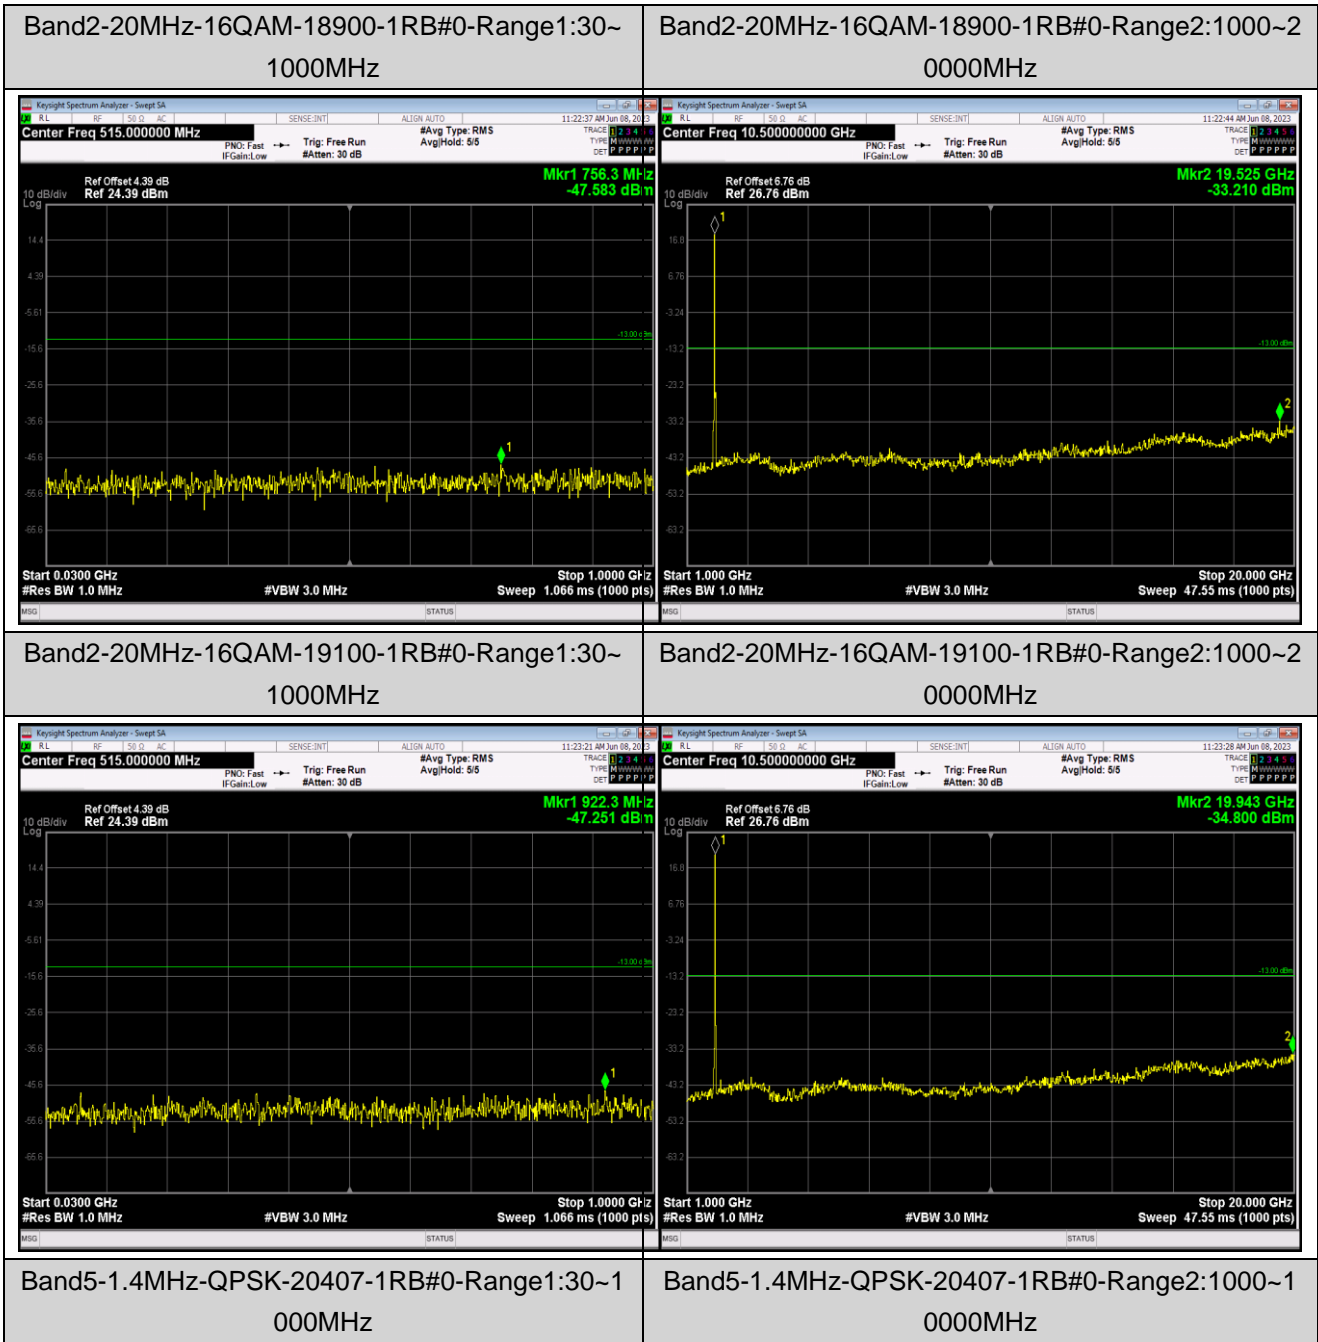

Remark: All bandwidth and all modulation had been tested, but only the worst case data displayed in this report.

Test Graphs

Band2-1.4MHz-16QAM-18607-1RB#0-Range1:30~1000MHz

Band2-1.4MHz-16QAM-18607-1RB#0-Range2:1000~20000MHz

Band2-1.4MHz-16QAM-18900-1RB#0-Range1:30~1000MHz

Band2-1.4MHz-16QAM-18900-1RB#0-Range2:1000~20000MHz

Band2-20MHz-QPSK-19100-1RB#0-Range1:30~1000MHz

Band2-20MHz-QPSK-19100-1RB#0-Range2:1000~20000MHz

Band2-20MHz-16QAM-18700-1RB#0-Range1:30~1000MHz

Band2-20MHz-16QAM-18700-1RB#0-Range2:1000~20000MHz

Band5-1.4MHz-QPSK-20525-1RB#0-Range1:30~1000MHz

Band5-1.4MHz-QPSK-20525-1RB#0-Range2:1000~10000MHz

Band5-1.4MHz-QPSK-20643-1RB#0-Range1:30~1000MHz

Band5-1.4MHz-QPSK-20643-1RB#0-Range2:1000~10000MHz