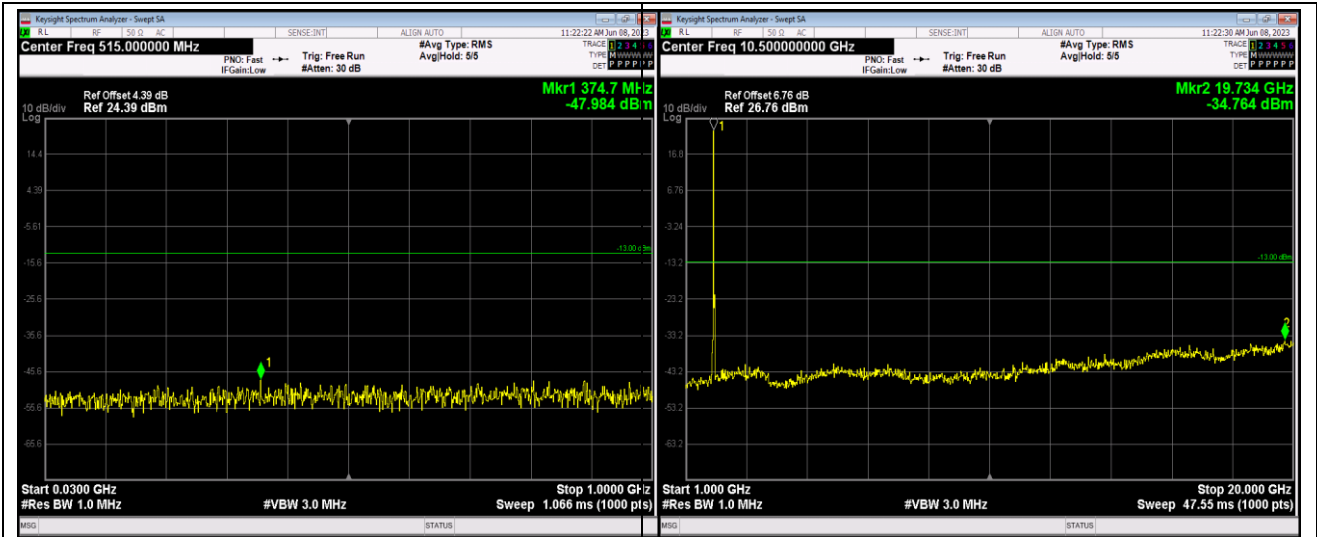

Band2-20MHz-QPSK-19100-1RB#0-Range2:1000~20000MHz

Band2-20MHz-QPSK-19100-1RB#0-Range1:30~1000MHz