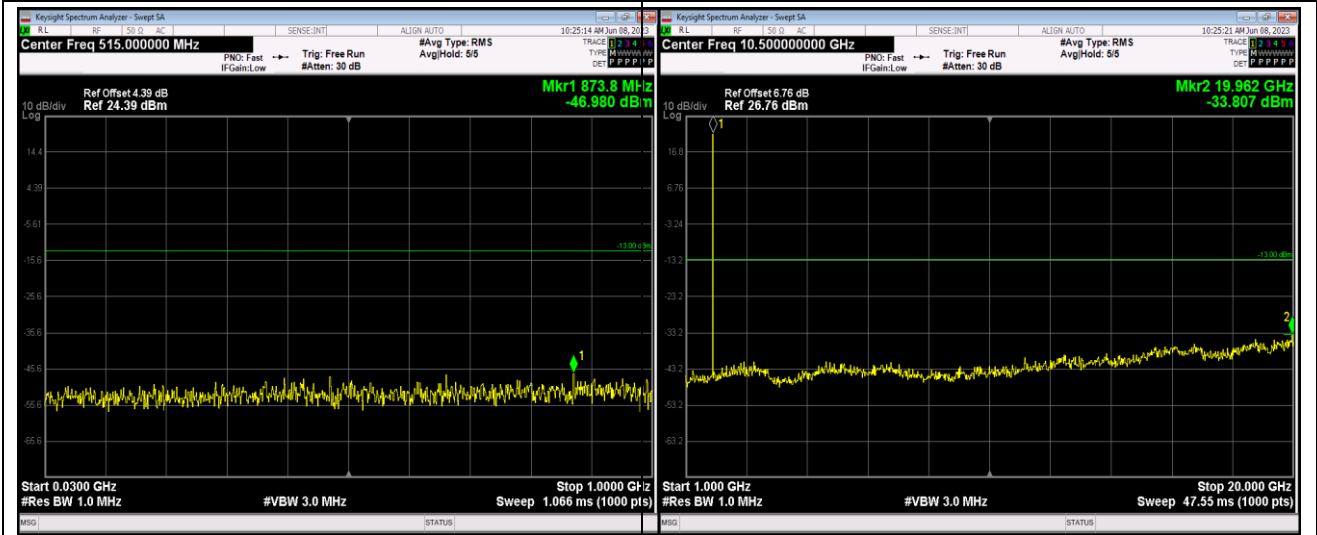

Remark: All bandwidth and all modulation had been tested, but only the worst case data displayed in this report.

Test Graphs

Band2-1.4MHz-16QAM-18607-1RB#0-Range1:30~1000MHz

Band2-1.4MHz-16QAM-18607-1RB#0-Range2:1000~20000MHz