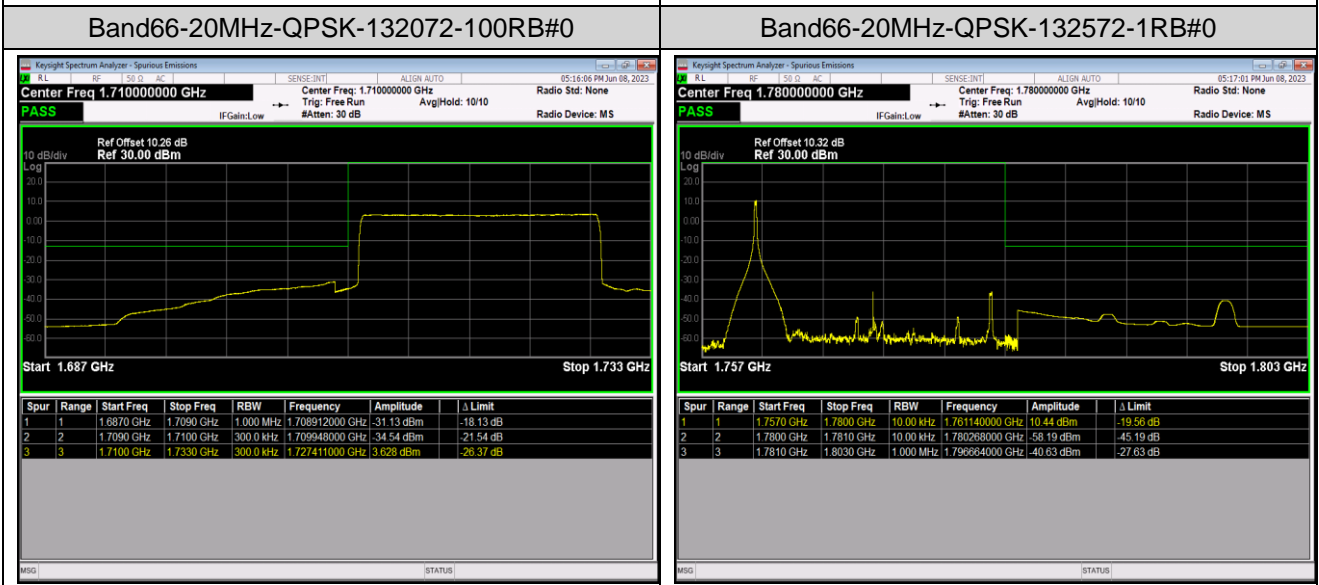

Band66-1.4MHz-QPSK-131979-6RB#0

Band66-1.4MHz-QPSK-132665-1RB#0

Band66-1.4MHz-QPSK-132665-1RB#5

Band66-1.4MHz-QPSK-132665-6RB#0

Band66-1.4MHz-16QAM-131979-1RB#0

Band66-1.4MHz-16QAM-131979-1RB#5

Band66-20MHz-16QAM-132072-100RB#0