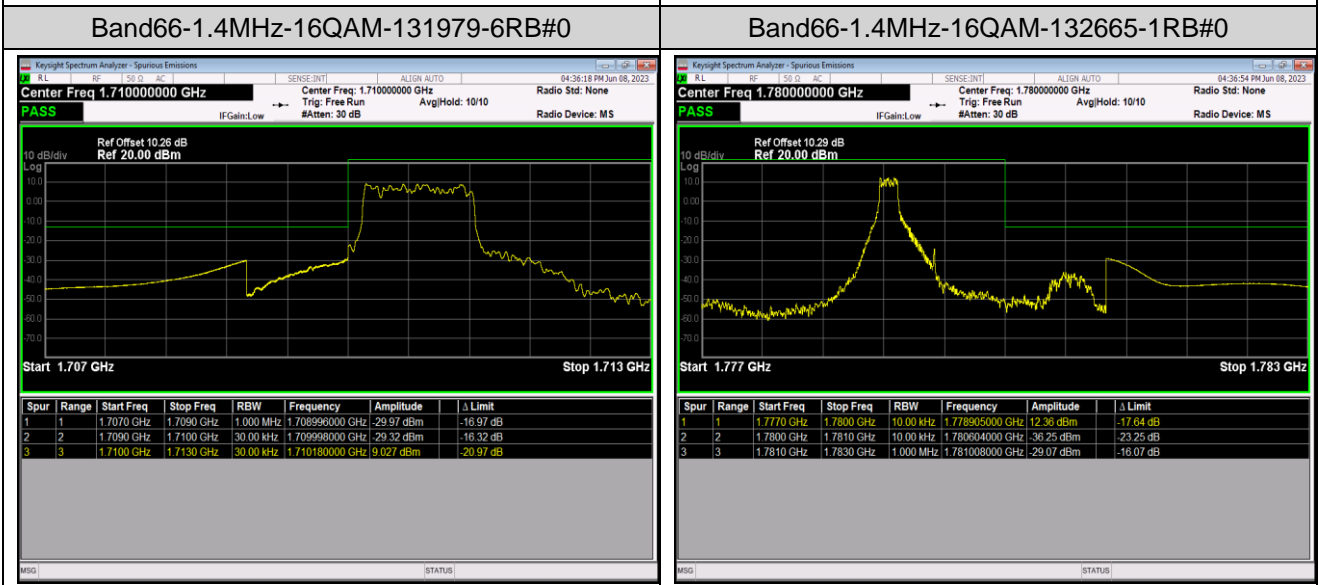

Band66-1.4MHz-QPSK-131979-6RB#0

Band66-1.4MHz-QPSK-132665-1RB#0

Band66-1.4MHz-QPSK-132665-1RB#5

Band66-1.4MHz-QPSK-132665-6RB#0

Band66-1.4MHz-16QAM-131979-1RB#0

Band66-1.4MHz-16QAM-131979-1RB#5

Band66-20MHz-16QAM-132072-100RB#0