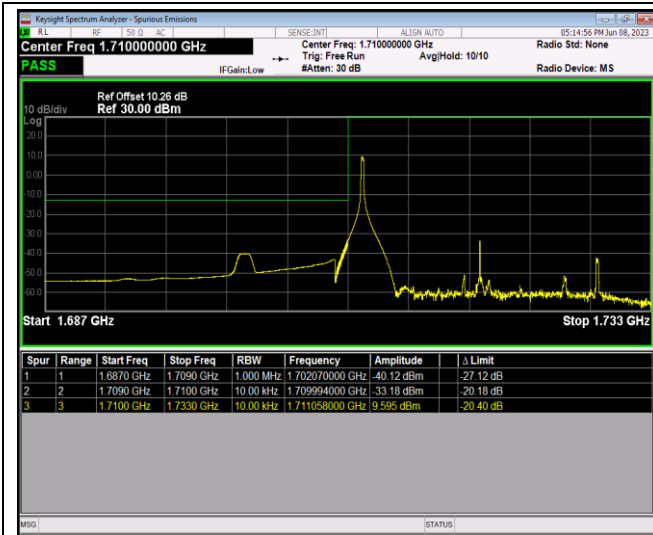

Band66-1.4MHz-QPSK-131979-6RB#0

Band66-1.4MHz-QPSK-132665-1RB#0

Band66-1.4MHz-QPSK-132665-1RB#5

Band66-1.4MHz-QPSK-132665-6RB#0

Band66-1.4MHz-16QAM-131979-1RB#0

Band66-1.4MHz-16QAM-131979-1RB#5

Band66-20MHz-16QAM-132072-100RB#0