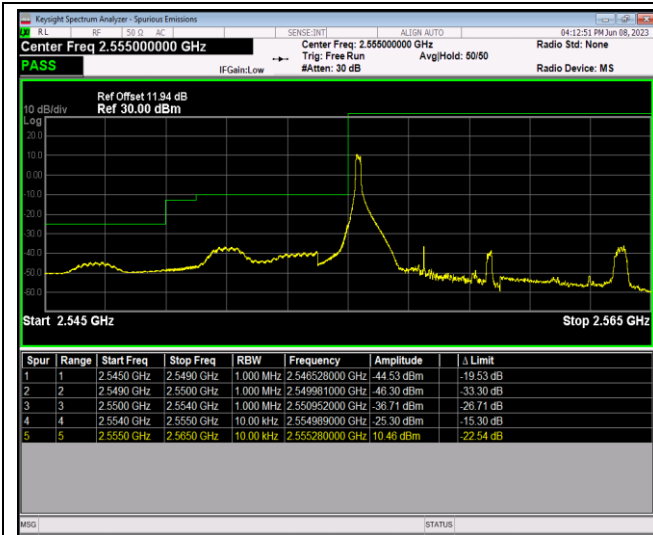

Band41-5MHz-QPSK-40265-1RB#0

Band41-5MHz-QPSK-40265-25RB#0