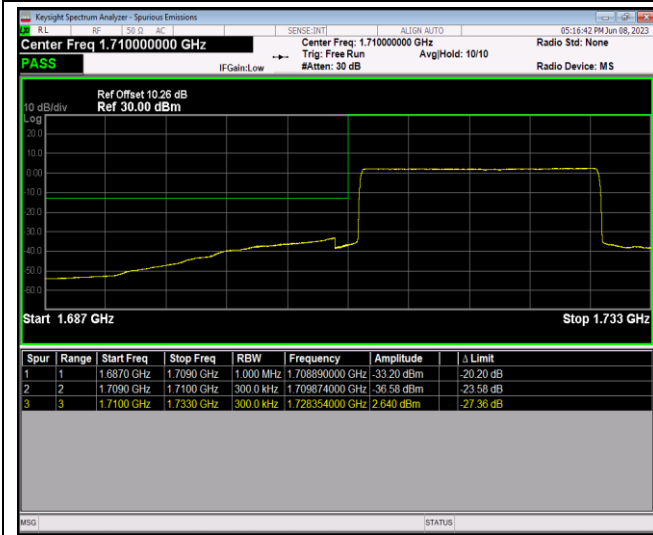

Band66-20MHz-16QAM-132072-100RB#0

Band66-20MHz-16QAM-132572-1RB#99