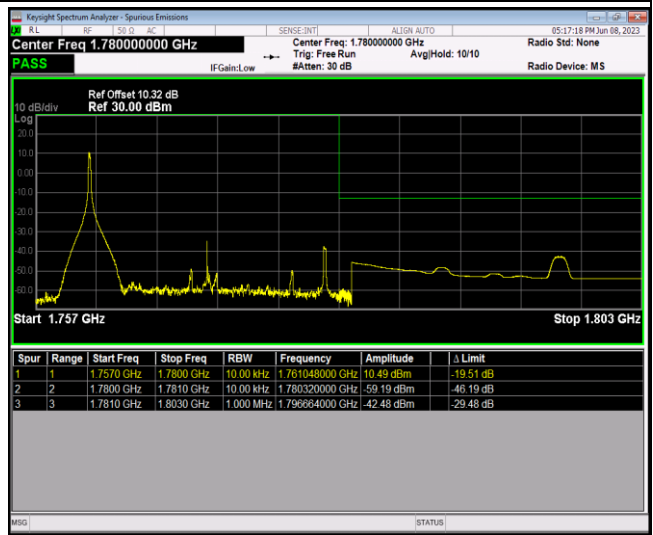

Band66-20MHz-16QAM-132572-1RB#0

Band66-20MHz-16QAM-132572-100RB#0