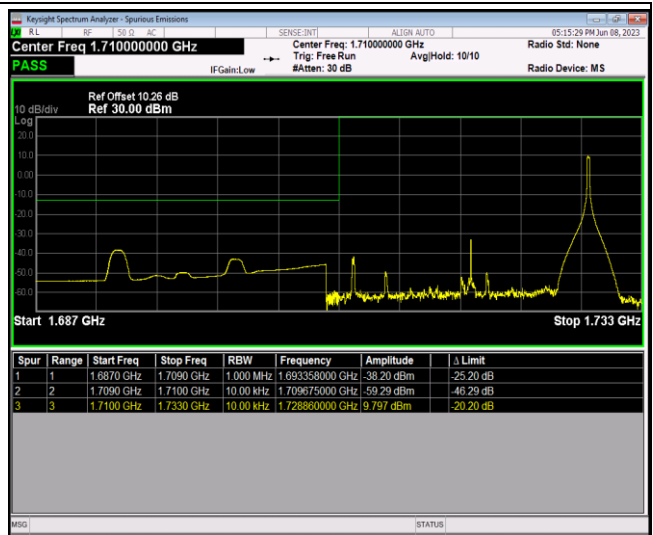

Band66-1.4MHz-QPSK-131979-6RB#0

Band66-1.4MHz-QPSK-132665-1RB#0

Band66-1.4MHz-QPSK-132665-1RB#5

Band66-1.4MHz-QPSK-132665-6RB#0

Band66-1.4MHz-16QAM-131979-1RB#0

Band66-1.4MHz-16QAM-131979-1RB#5

Band66-20MHz-16QAM-132072-100RB#0