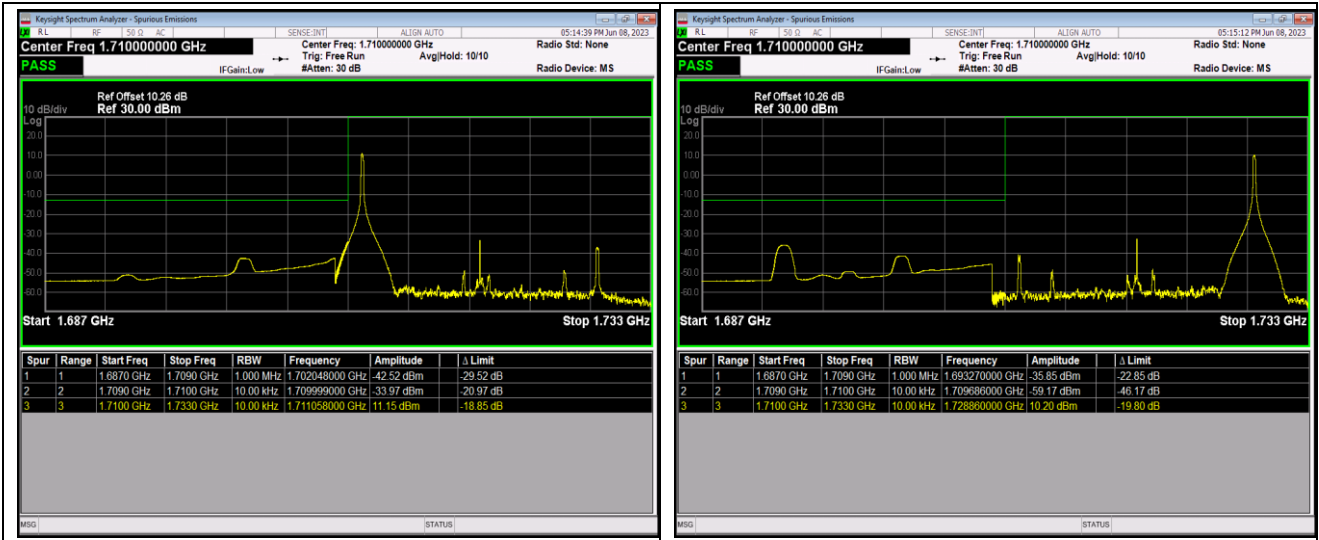

Band66-1.4MHz-QPSK-131979-6RB#0

Band66-1.4MHz-QPSK-132665-1RB#0

Band66-1.4MHz-QPSK-132665-1RB#5

Band66-1.4MHz-QPSK-132665-6RB#0

Band66-1.4MHz-16QAM-131979-1RB#0

Band66-1.4MHz-16QAM-131979-1RB#5

Band66-20MHz-16QAM-132072-100RB#0