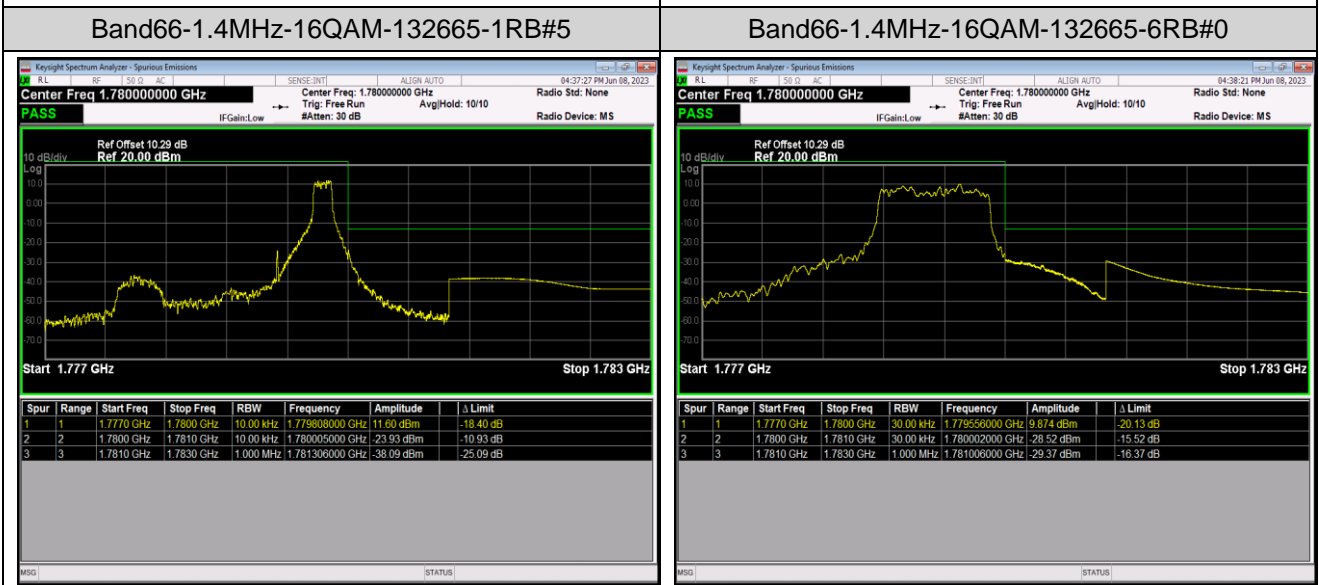

Band66-1.4MHz-QPSK-131979-6RB#0

Band66-1.4MHz-QPSK-132665-1RB#0

Band66-1.4MHz-QPSK-132665-1RB#5

Band66-1.4MHz-QPSK-132665-6RB#0

Band66-1.4MHz-16QAM-131979-1RB#0

Band66-1.4MHz-16QAM-131979-1RB#5

Band66-20MHz-16QAM-132072-100RB#0