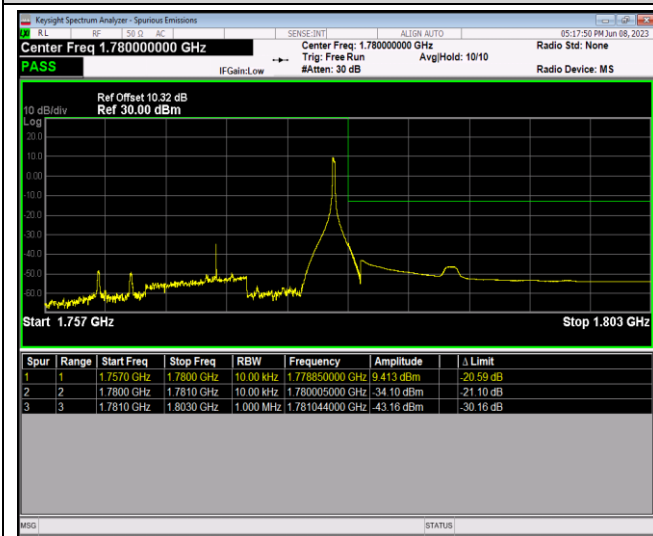

Band66-20MHz-16QAM-132572-1RB#99

Band71-5MHz-QPSK-133147-1RB#0