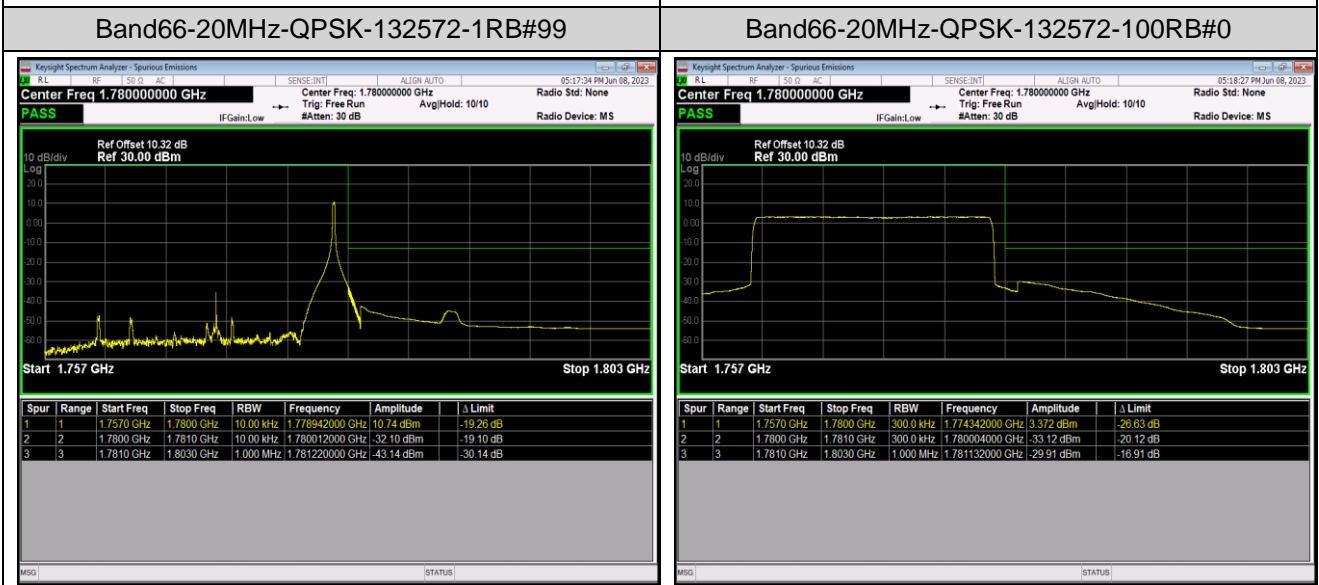

Band66-1.4MHz-QPSK-131979-6RB#0

Band66-1.4MHz-QPSK-132665-1RB#0

Band66-1.4MHz-QPSK-132665-1RB#5

Band66-1.4MHz-QPSK-132665-6RB#0

Band66-1.4MHz-16QAM-131979-1RB#0

Band66-1.4MHz-16QAM-131979-1RB#5

Band66-20MHz-16QAM-132072-100RB#0