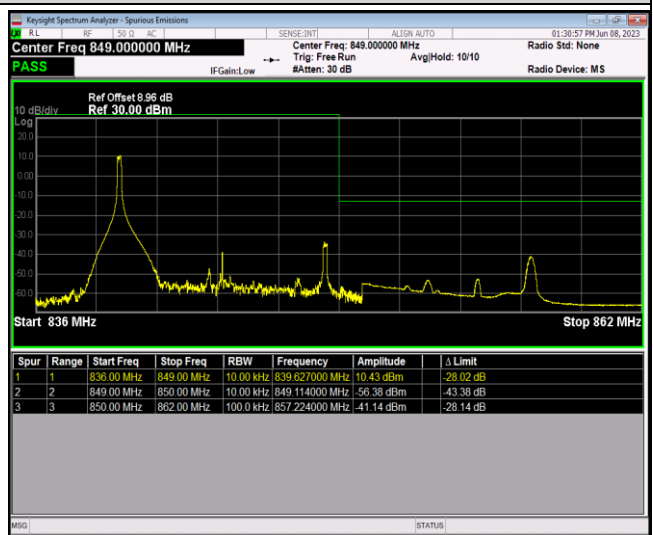

Band5-10MHz-16QAM-20450-1RB#0

Band5-10MHz-16QAM-20450-1RB#49

Band5-10MHz-16QAM-20450-50RB#0

Band5-10MHz-16QAM-20600-1RB#0

Band5-10MHz-16QAM-20600-1RB#49

Band5-10MHz-16QAM-20600-50RB#0

Band12-1.4MHz-QPSK-23017-1RB#0