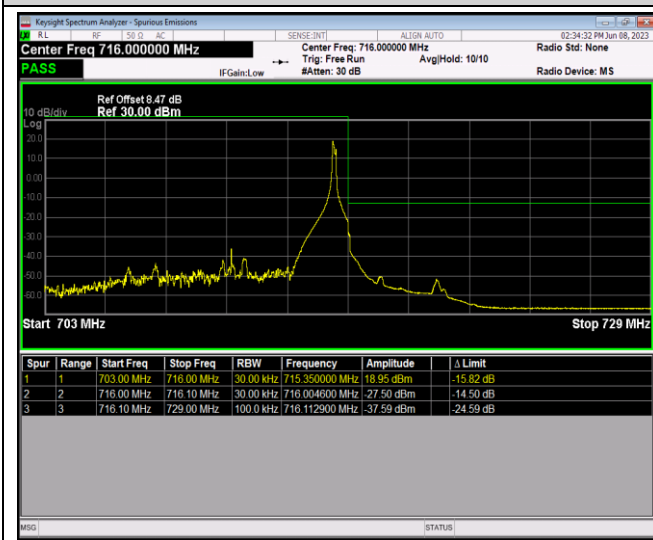

Band12-10MHz-QPSK-23130-1RB#49

Band12-10MHz-16QAM-23060-1RB#0