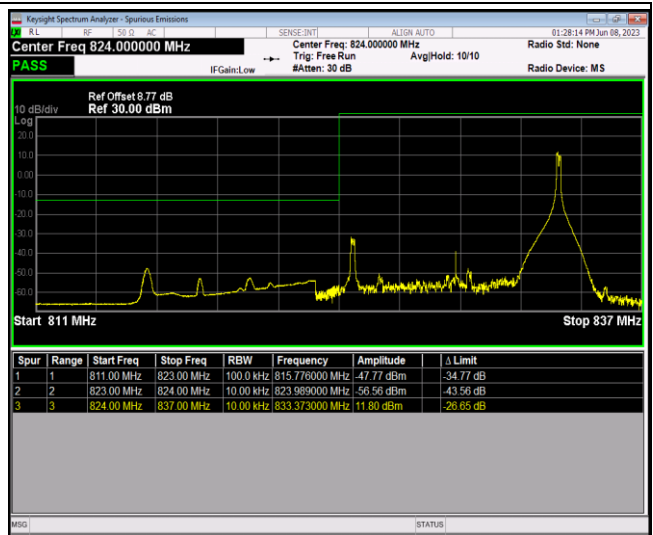

Band5-10MHz-16QAM-20450-1RB#49

Band5-10MHz-16QAM-20600-1RB#0