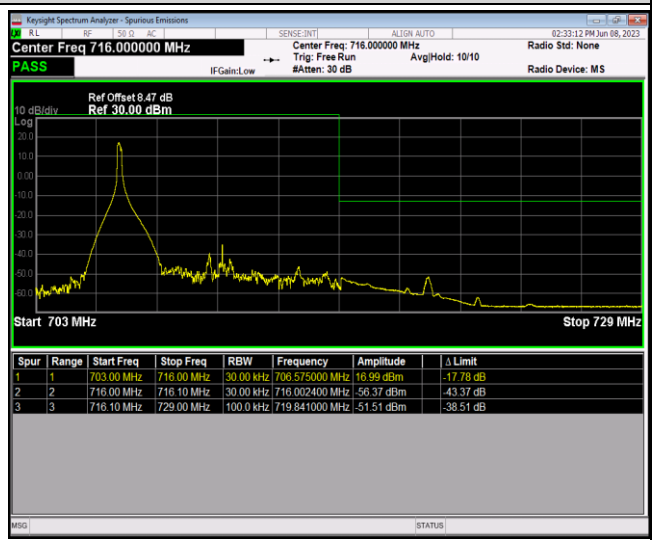

Band12-10MHz-QPSK-23130-1RB#0

Band12-10MHz-QPSK-23130-50RB#0