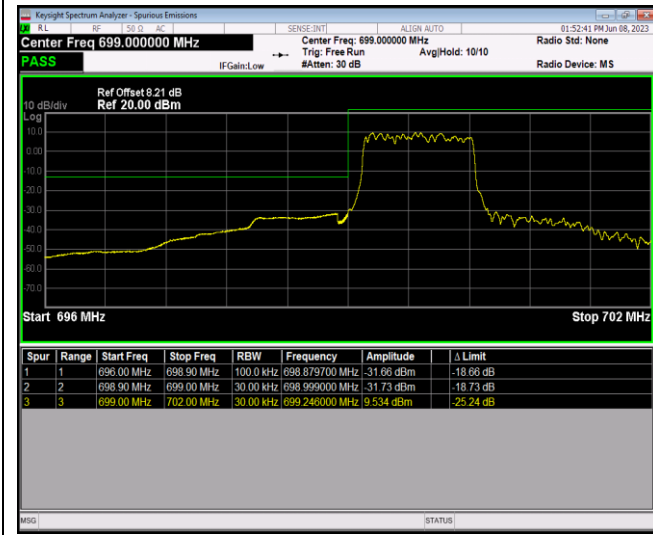

Band12-1.4MHz-QPSK-23017-6RB#0

Band12-1.4MHz-QPSK-23173-1RB#5