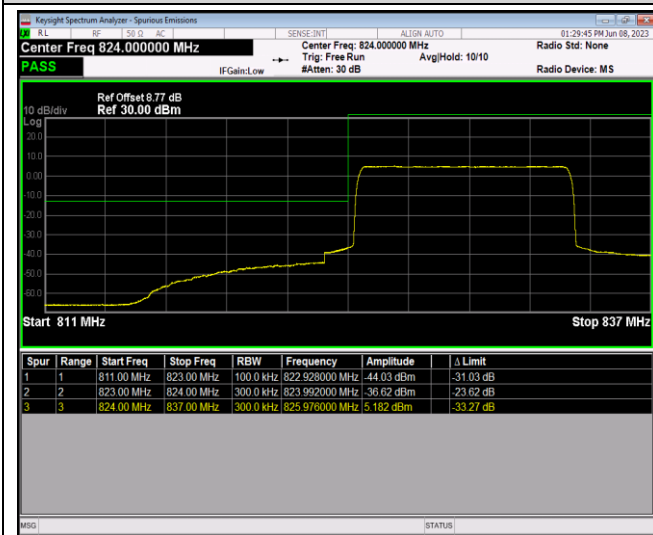

Band5-10MHz-16QAM-20450-1RB#0

Band5-10MHz-16QAM-20450-1RB#49

Band5-10MHz-16QAM-20450-50RB#0

Band5-10MHz-16QAM-20600-1RB#0

Band5-10MHz-16QAM-20600-1RB#49

Band5-10MHz-16QAM-20600-50RB#0

Band12-1.4MHz-QPSK-23017-1RB#0