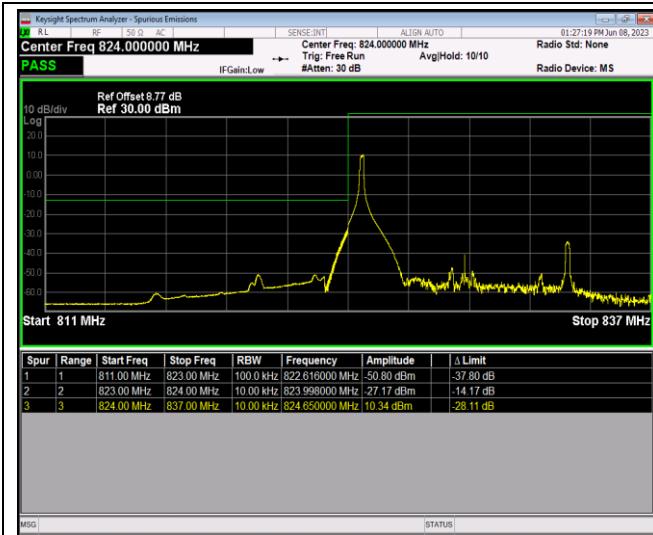

Band5-10MHz-16QAM-20450-1RB#0

Band5-10MHz-16QAM-20450-50RB#0