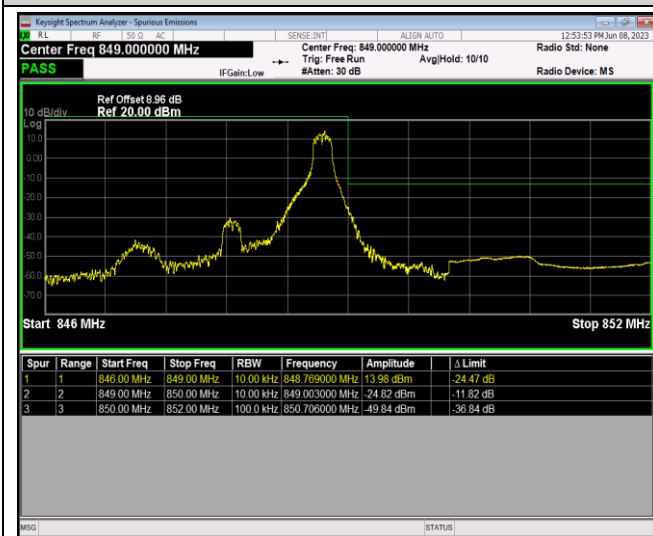

Band5-1.4MHz-QPSK-20643-1RB#5

Band5-1.4MHz-16QAM-20407-1RB#0