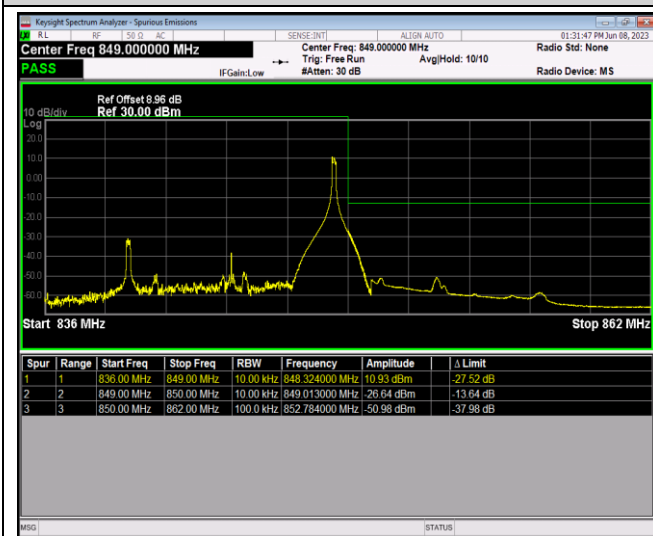

Band5-10MHz-16QAM-20450-1RB#0

Band5-10MHz-16QAM-20450-1RB#49

Band5-10MHz-16QAM-20450-50RB#0

Band5-10MHz-16QAM-20600-1RB#0

Band5-10MHz-16QAM-20600-1RB#49

Band5-10MHz-16QAM-20600-50RB#0

Band12-1.4MHz-QPSK-23017-1RB#0