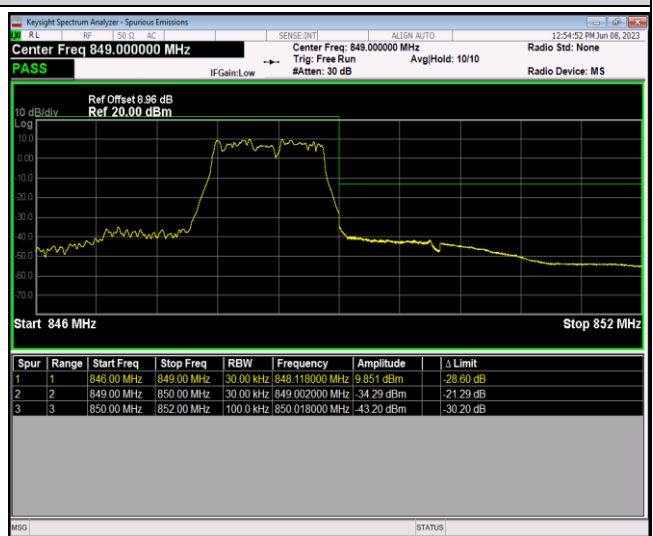

Band5-1.4MHz-QPSK-20643-6RB#0

Band5-1.4MHz-16QAM-20407-1RB#5