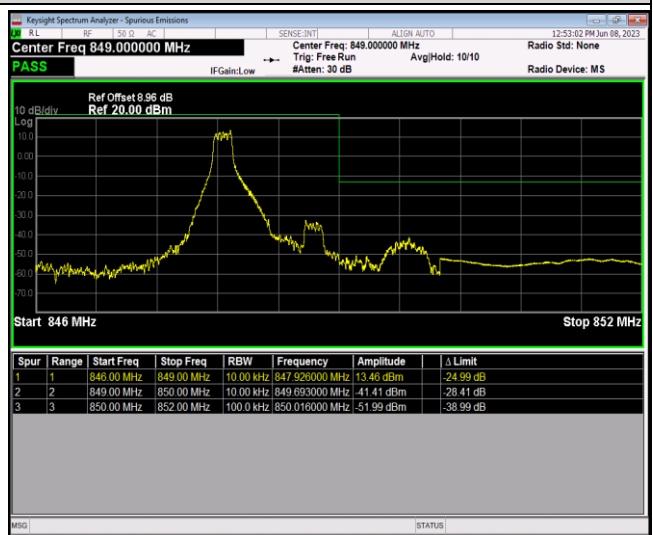

Band5-1.4MHz-QPSK-20643-1RB#0

Band5-1.4MHz-QPSK-20643-6RB#0