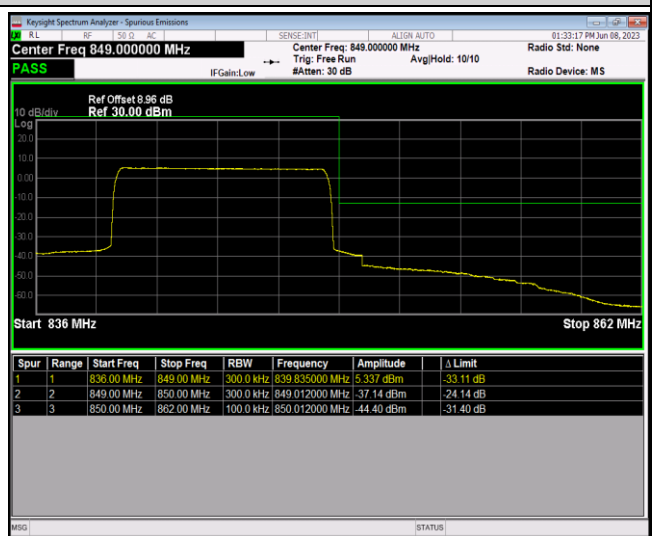

Band5-10MHz-16QAM-20450-1RB#0

Band5-10MHz-16QAM-20450-1RB#49

Band5-10MHz-16QAM-20450-50RB#0

Band5-10MHz-16QAM-20600-1RB#0

Band5-10MHz-16QAM-20600-1RB#49

Band5-10MHz-16QAM-20600-50RB#0

Band12-1.4MHz-QPSK-23017-1RB#0