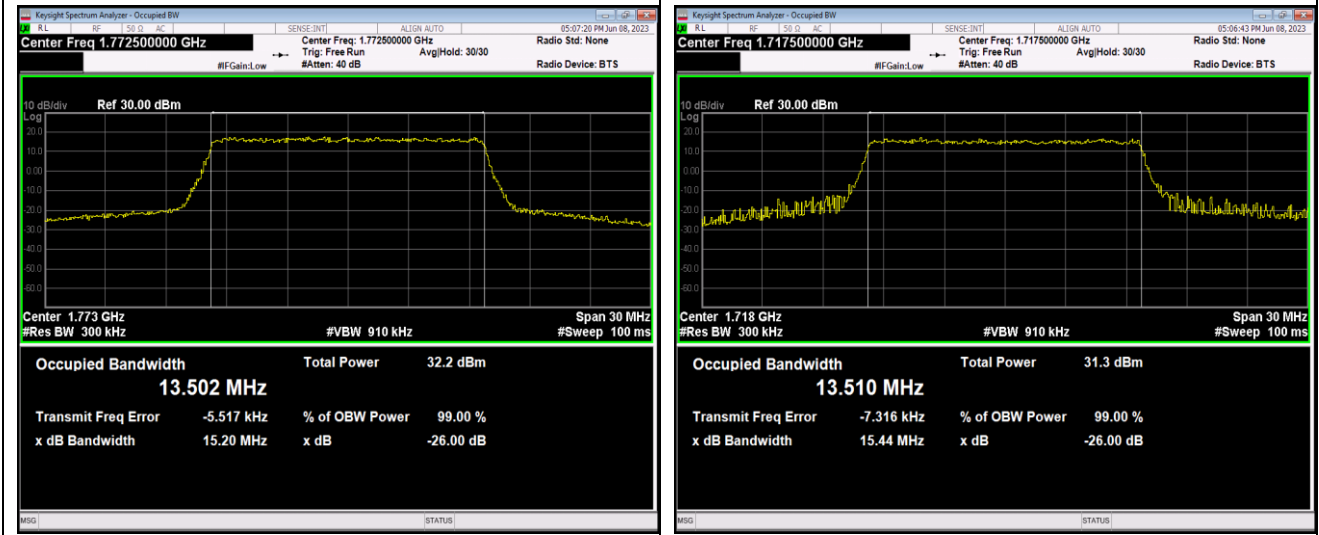

Band66-10MHz-16QAM-132622-50RB#0

Band66-15MHz-QPSK-132047-75RB#0

Band66-15MHz-QPSK-132322-75RB#0

Band66-15MHz-QPSK-132597-75RB#0

Band66-15MHz-16QAM-132047-75RB#0

Band66-15MHz-16QAM-132322-75RB#0

Band66-15MHz-16QAM-132597-75RB#0