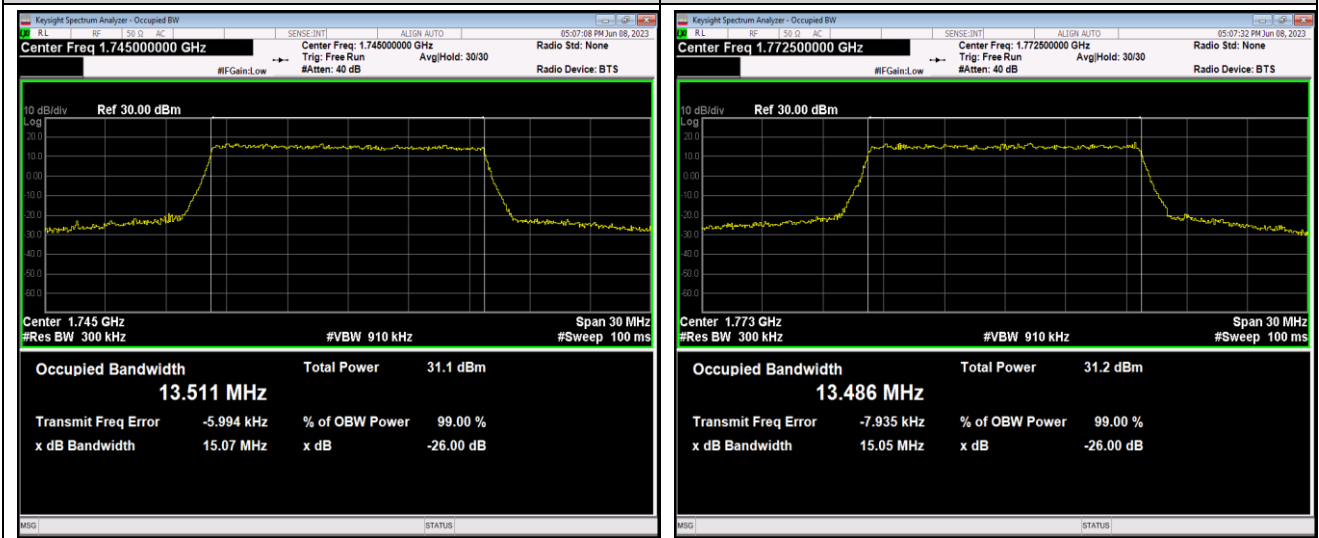

Band66-10MHz-16QAM-132622-50RB#0

Band66-15MHz-QPSK-132047-75RB#0

Band66-15MHz-QPSK-132322-75RB#0

Band66-15MHz-QPSK-132597-75RB#0

Band66-15MHz-16QAM-132047-75RB#0

Band66-15MHz-16QAM-132322-75RB#0

Band66-15MHz-16QAM-132597-75RB#0