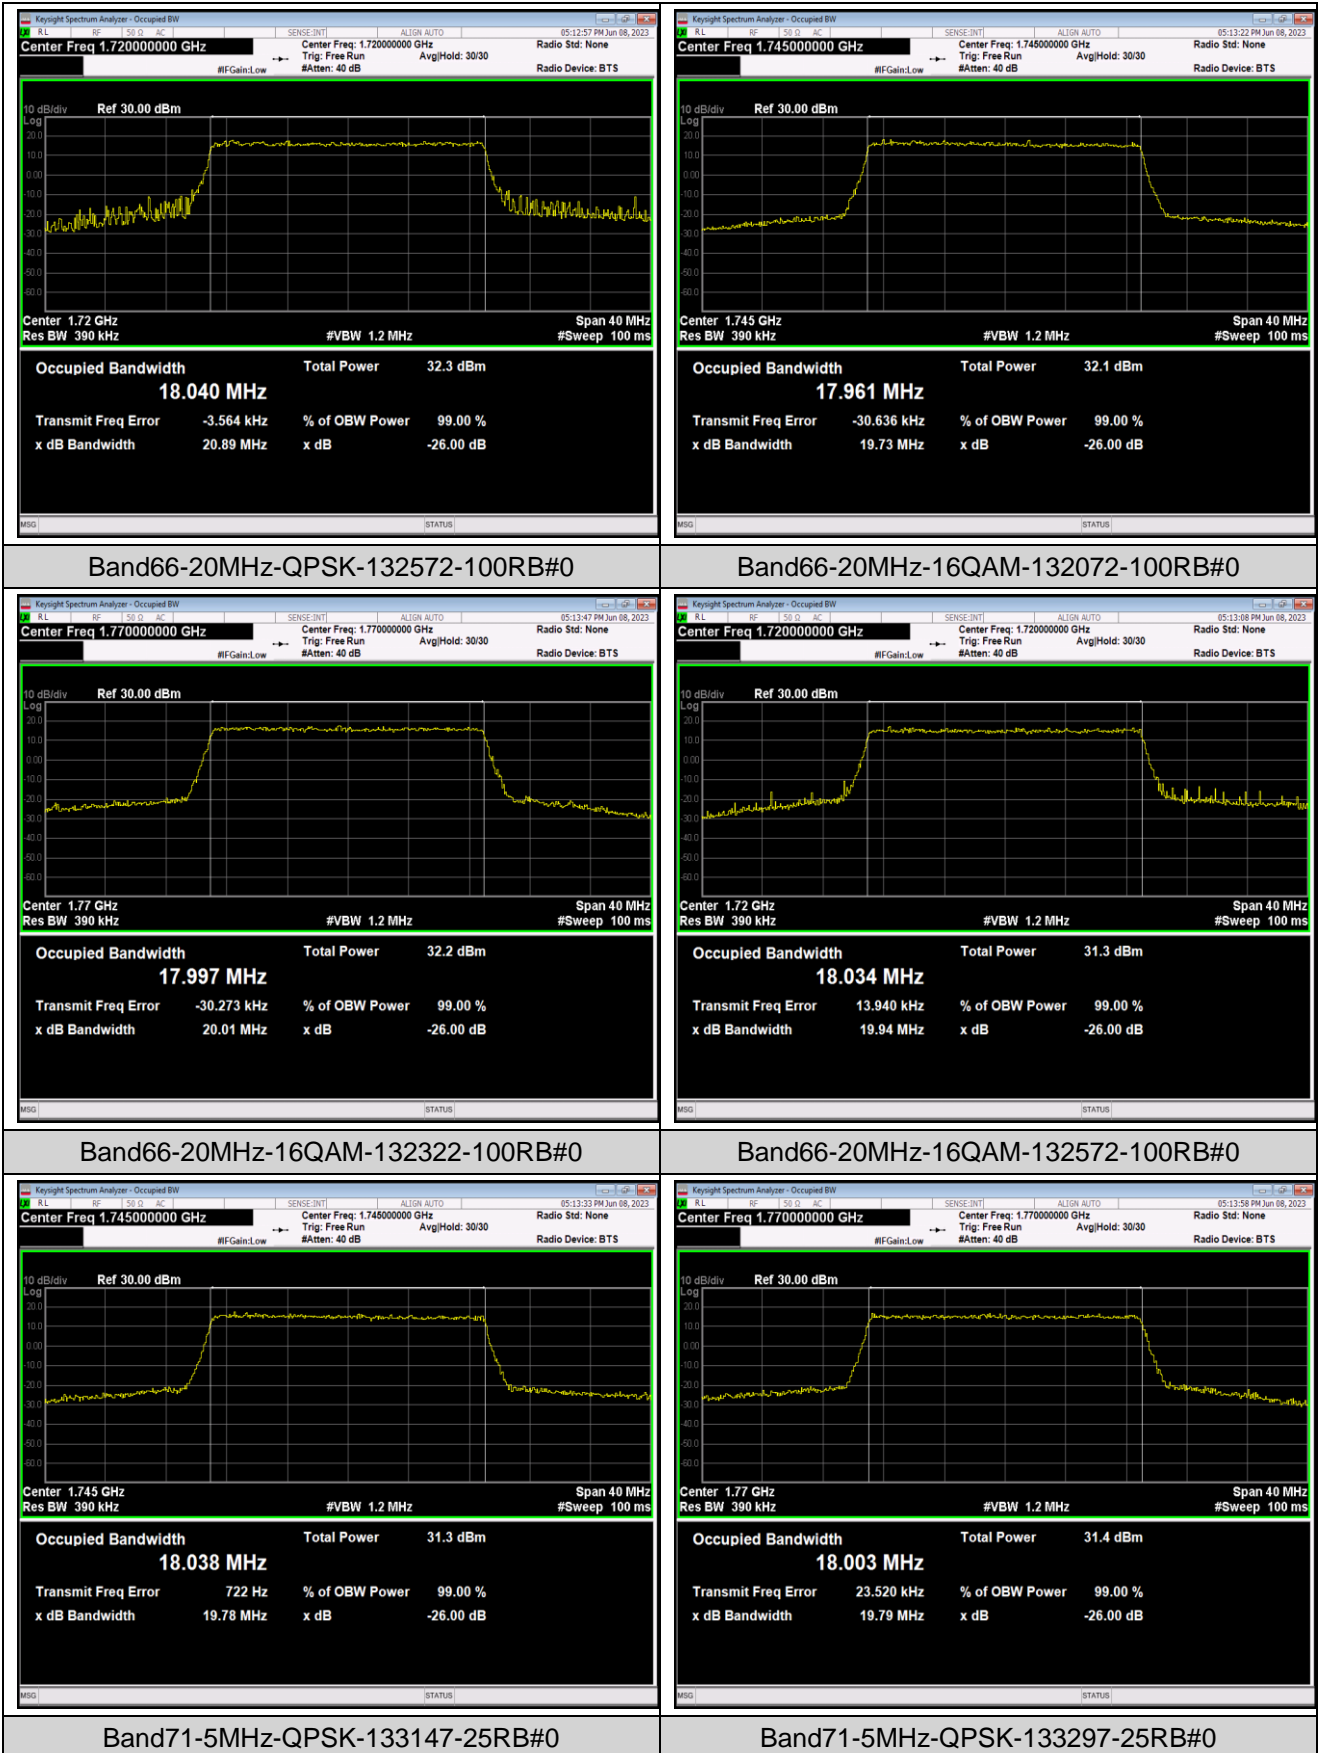

Band66-20MHz-QPSK-132072-100RB#0

Band66-20MHz-QPSK-132322-100RB#0