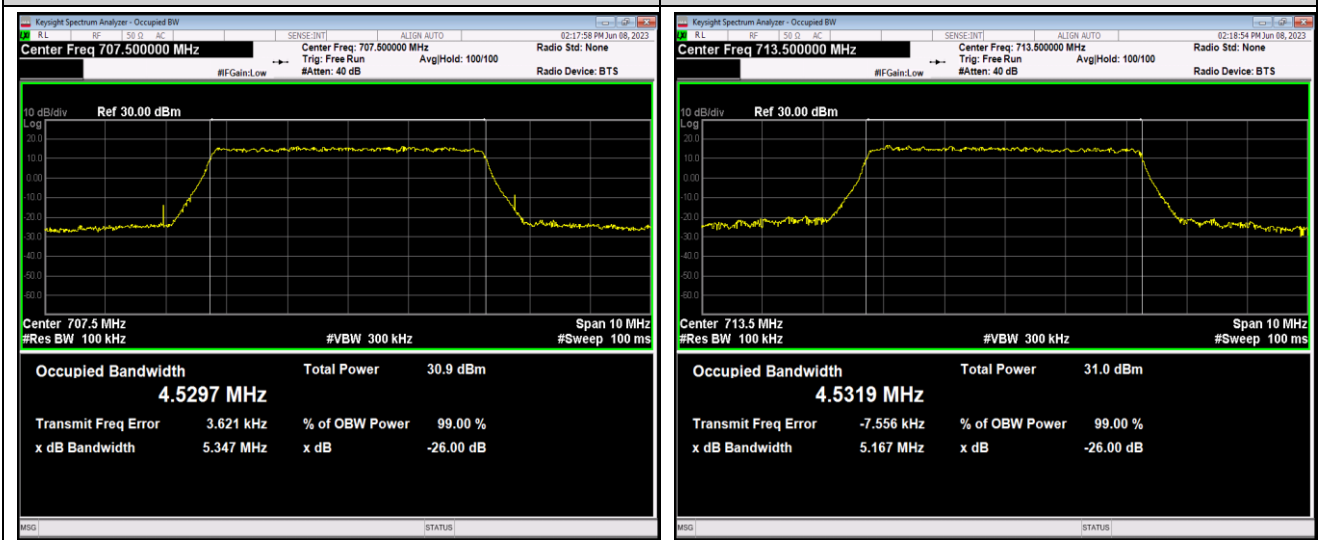

Band12-5MHz-16QAM-23095-25RB#0

Band12-5MHz-16QAM-23155-25RB#0

Band12-10MHz-QPSK-23060-50RB#0

Band12-10MHz-QPSK-23095-50RB#0