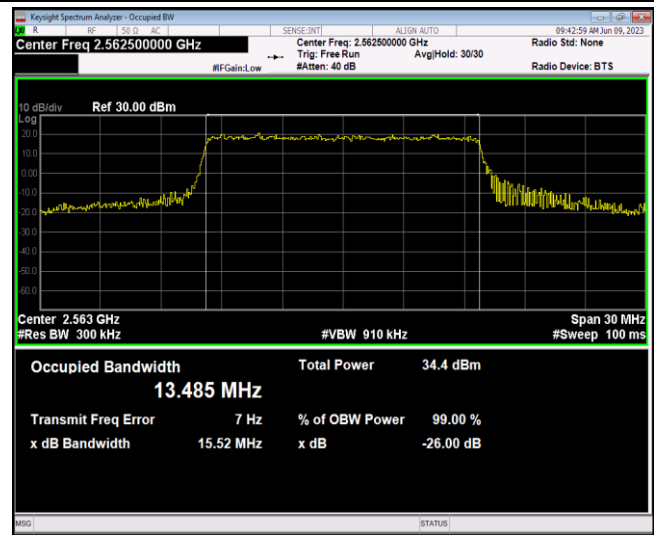

Band41-15MHz-QPSK-40740-75RB#0

Band41-15MHz-QPSK-41165-75RB#0

Band41-15MHz-16QAM-40315-75RB#0

Band41-15MHz-16QAM-40740-75RB#0

Band41-15MHz-16QAM-41165-75RB#0

Band41-20MHz-QPSK-40340-100RB#0

Band41-20MHz-QPSK-40740-100RB#0