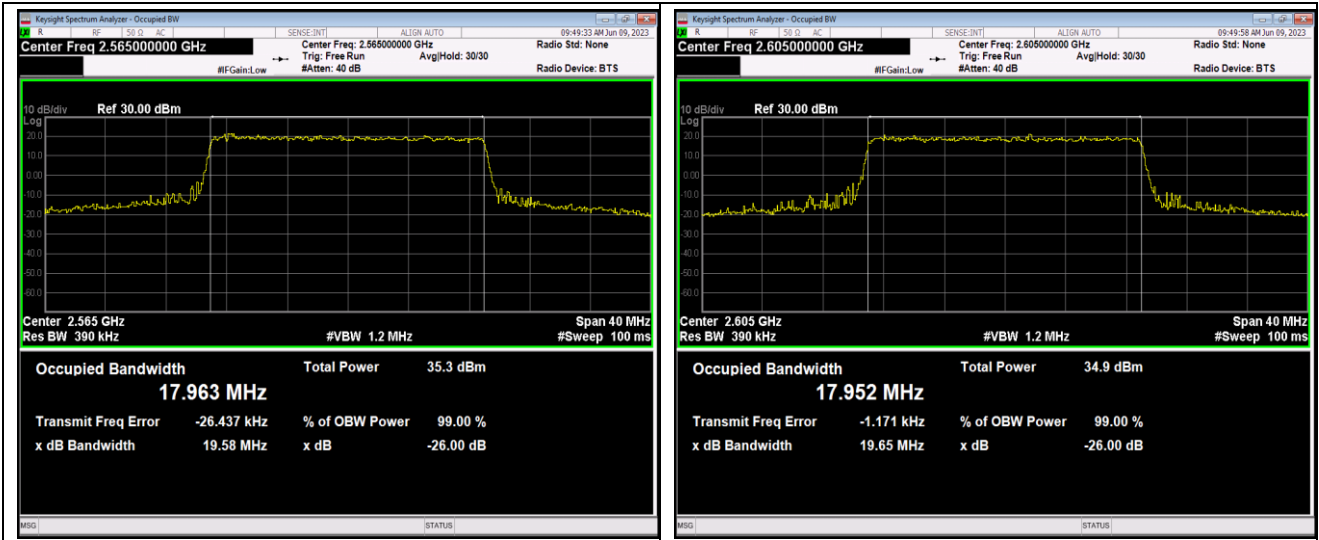

Band41-15MHz-QPSK-40740-75RB#0

Band41-15MHz-QPSK-41165-75RB#0

Band41-15MHz-16QAM-40315-75RB#0

Band41-15MHz-16QAM-40740-75RB#0

Band41-15MHz-16QAM-41165-75RB#0

Band41-20MHz-QPSK-40340-100RB#0

Band41-20MHz-QPSK-40740-100RB#0