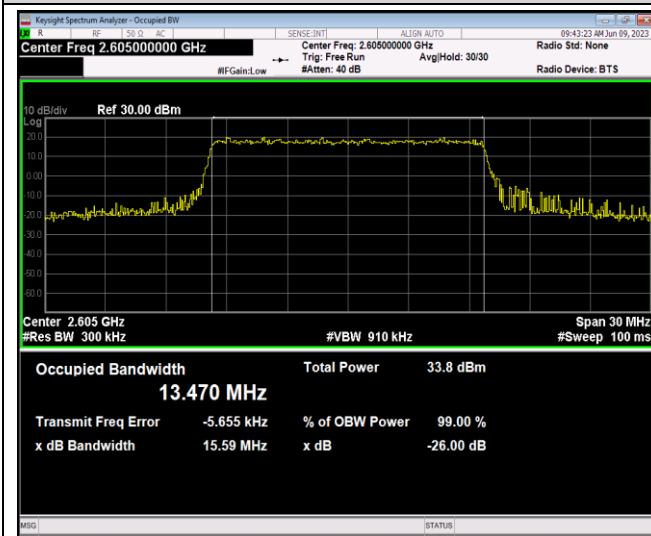

Band41-15MHz-QPSK-40740-75RB#0

Band41-15MHz-QPSK-41165-75RB#0

Band41-15MHz-16QAM-40315-75RB#0

Band41-15MHz-16QAM-40740-75RB#0

Band41-15MHz-16QAM-41165-75RB#0

Band41-20MHz-QPSK-40340-100RB#0

Band41-20MHz-QPSK-40740-100RB#0