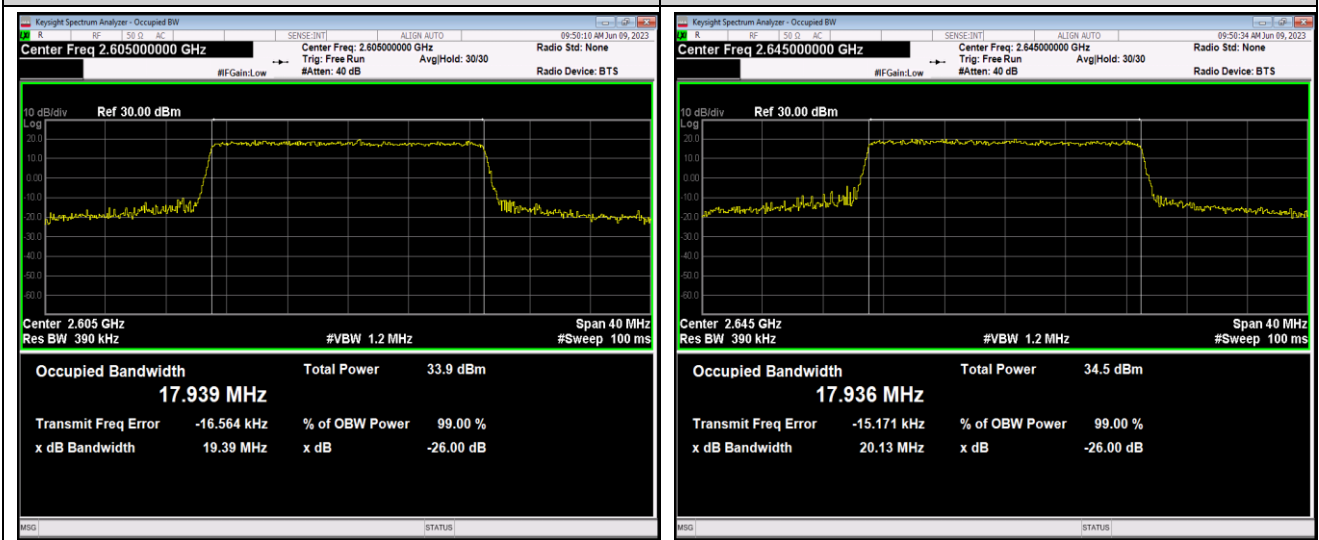

Band41-20MHz-16QAM-40740-100RB#0

Band41-20MHz-16QAM-41140-100RB#0

Band66-1.4MHz-QPSK-131979-6RB#0

Band66-1.4MHz-QPSK-132322-6RB#0