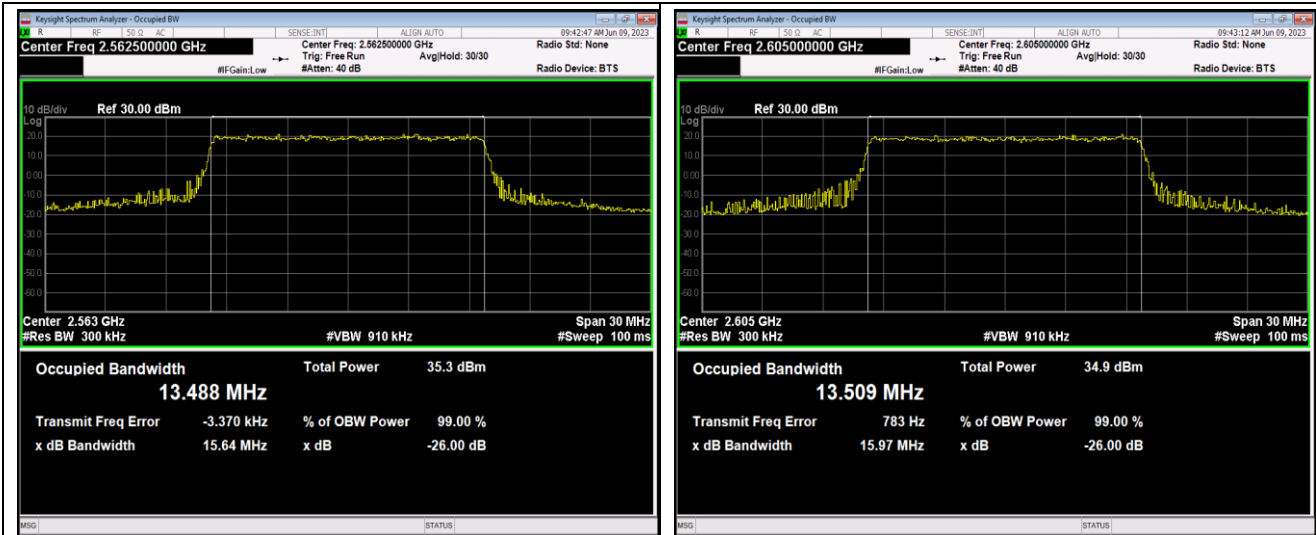

Band41-15MHz-QPSK-40315-75RB#0

Band41-15MHz-QPSK-40740-75RB#0

Band41-15MHz-QPSK-41165-75RB#0

Band41-15MHz-16QAM-40315-75RB#0