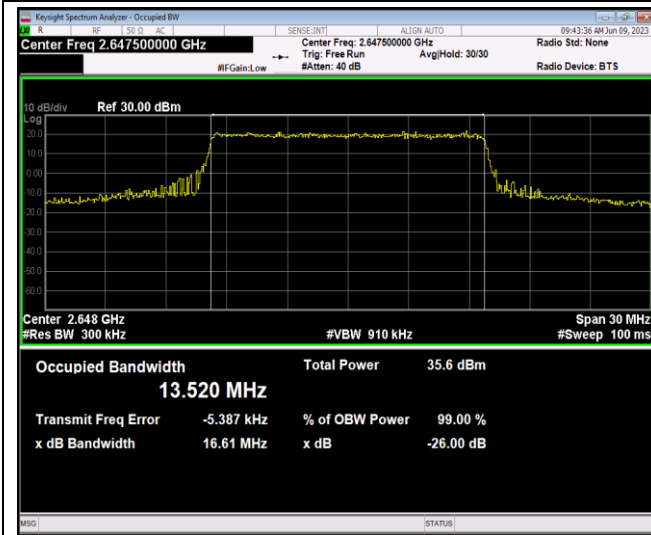

Band41-15MHz-QPSK-41165-75RB#0

Band41-15MHz-16QAM-40740-75RB#0