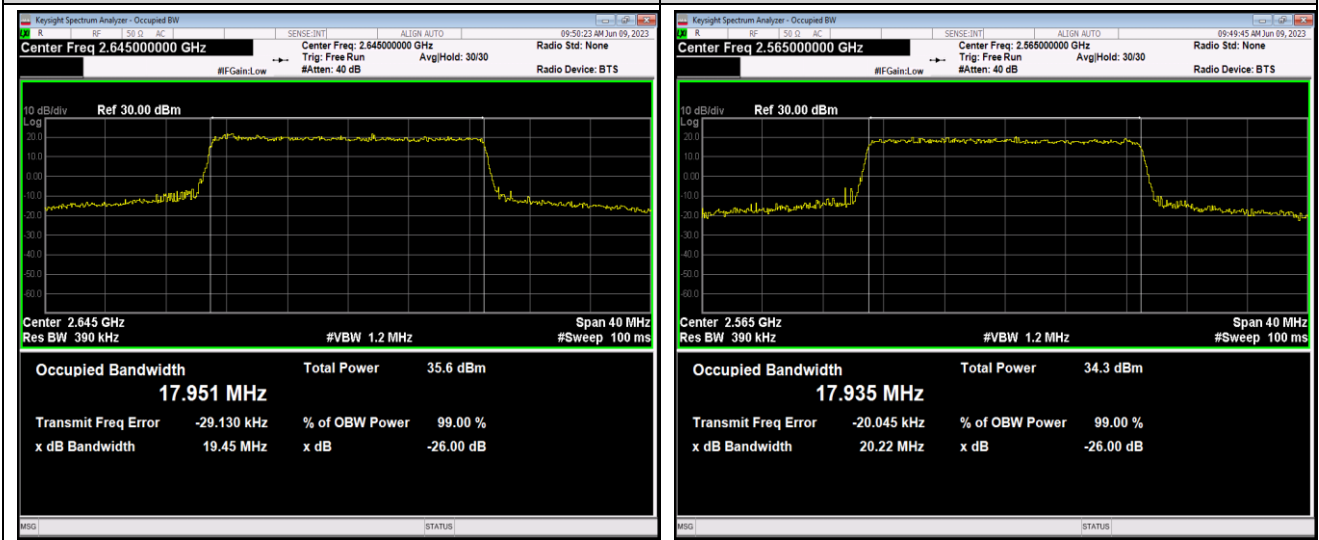

Band41-20MHz-QPSK-41140-100RB#0

Band41-20MHz-16QAM-40340-100RB#0

Band41-20MHz-16QAM-40740-100RB#0

Band41-20MHz-16QAM-41140-100RB#0