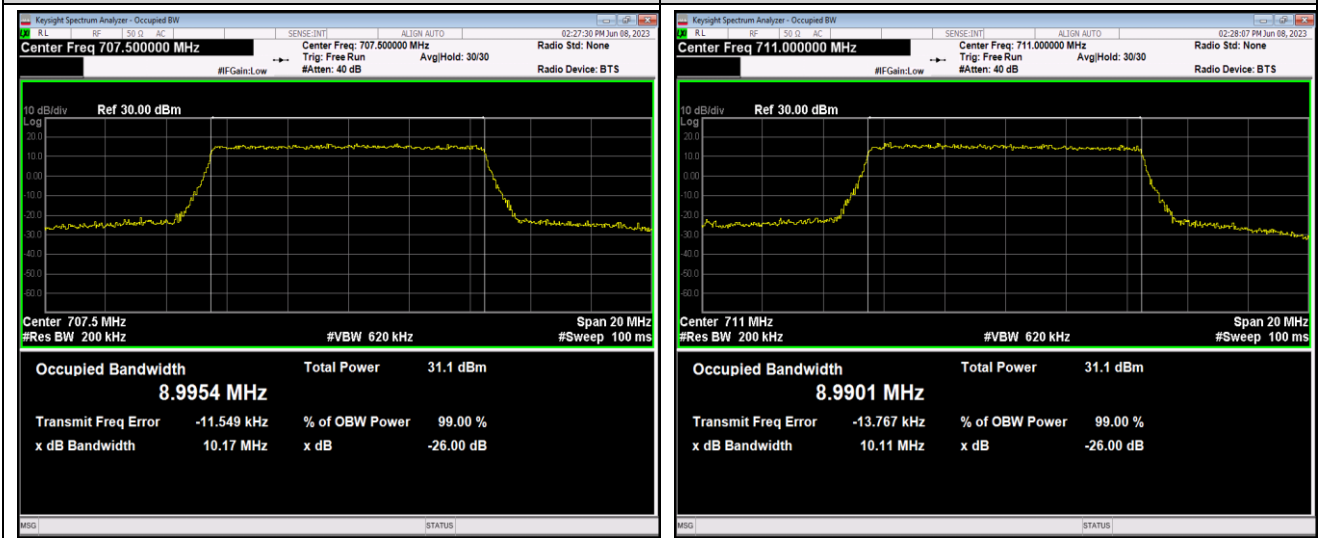

Band12-10MHz-16QAM-23095-50RB#0

Band12-10MHz-16QAM-23130-50RB#0

Band17-5MHz-QPSK-23755-25RB#0

Band17-5MHz-QPSK-23790-25RB#0