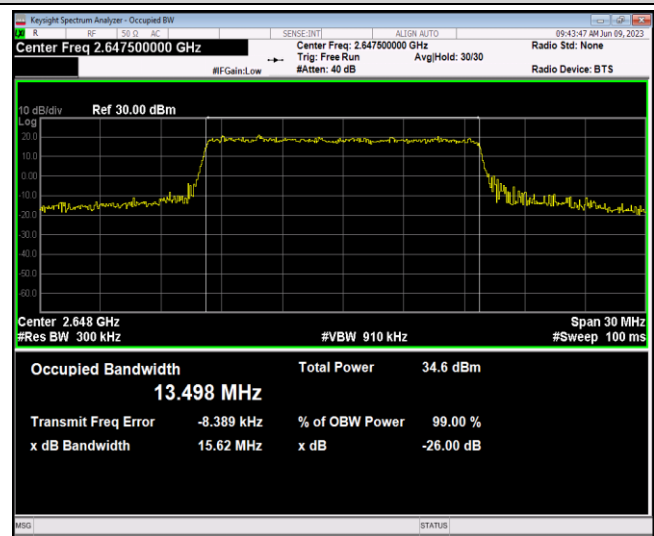

Band41-15MHz-QPSK-40740-75RB#0

Band41-15MHz-QPSK-41165-75RB#0

Band41-15MHz-16QAM-40315-75RB#0

Band41-15MHz-16QAM-40740-75RB#0

Band41-15MHz-16QAM-41165-75RB#0

Band41-20MHz-QPSK-40340-100RB#0

Band41-20MHz-QPSK-40740-100RB#0