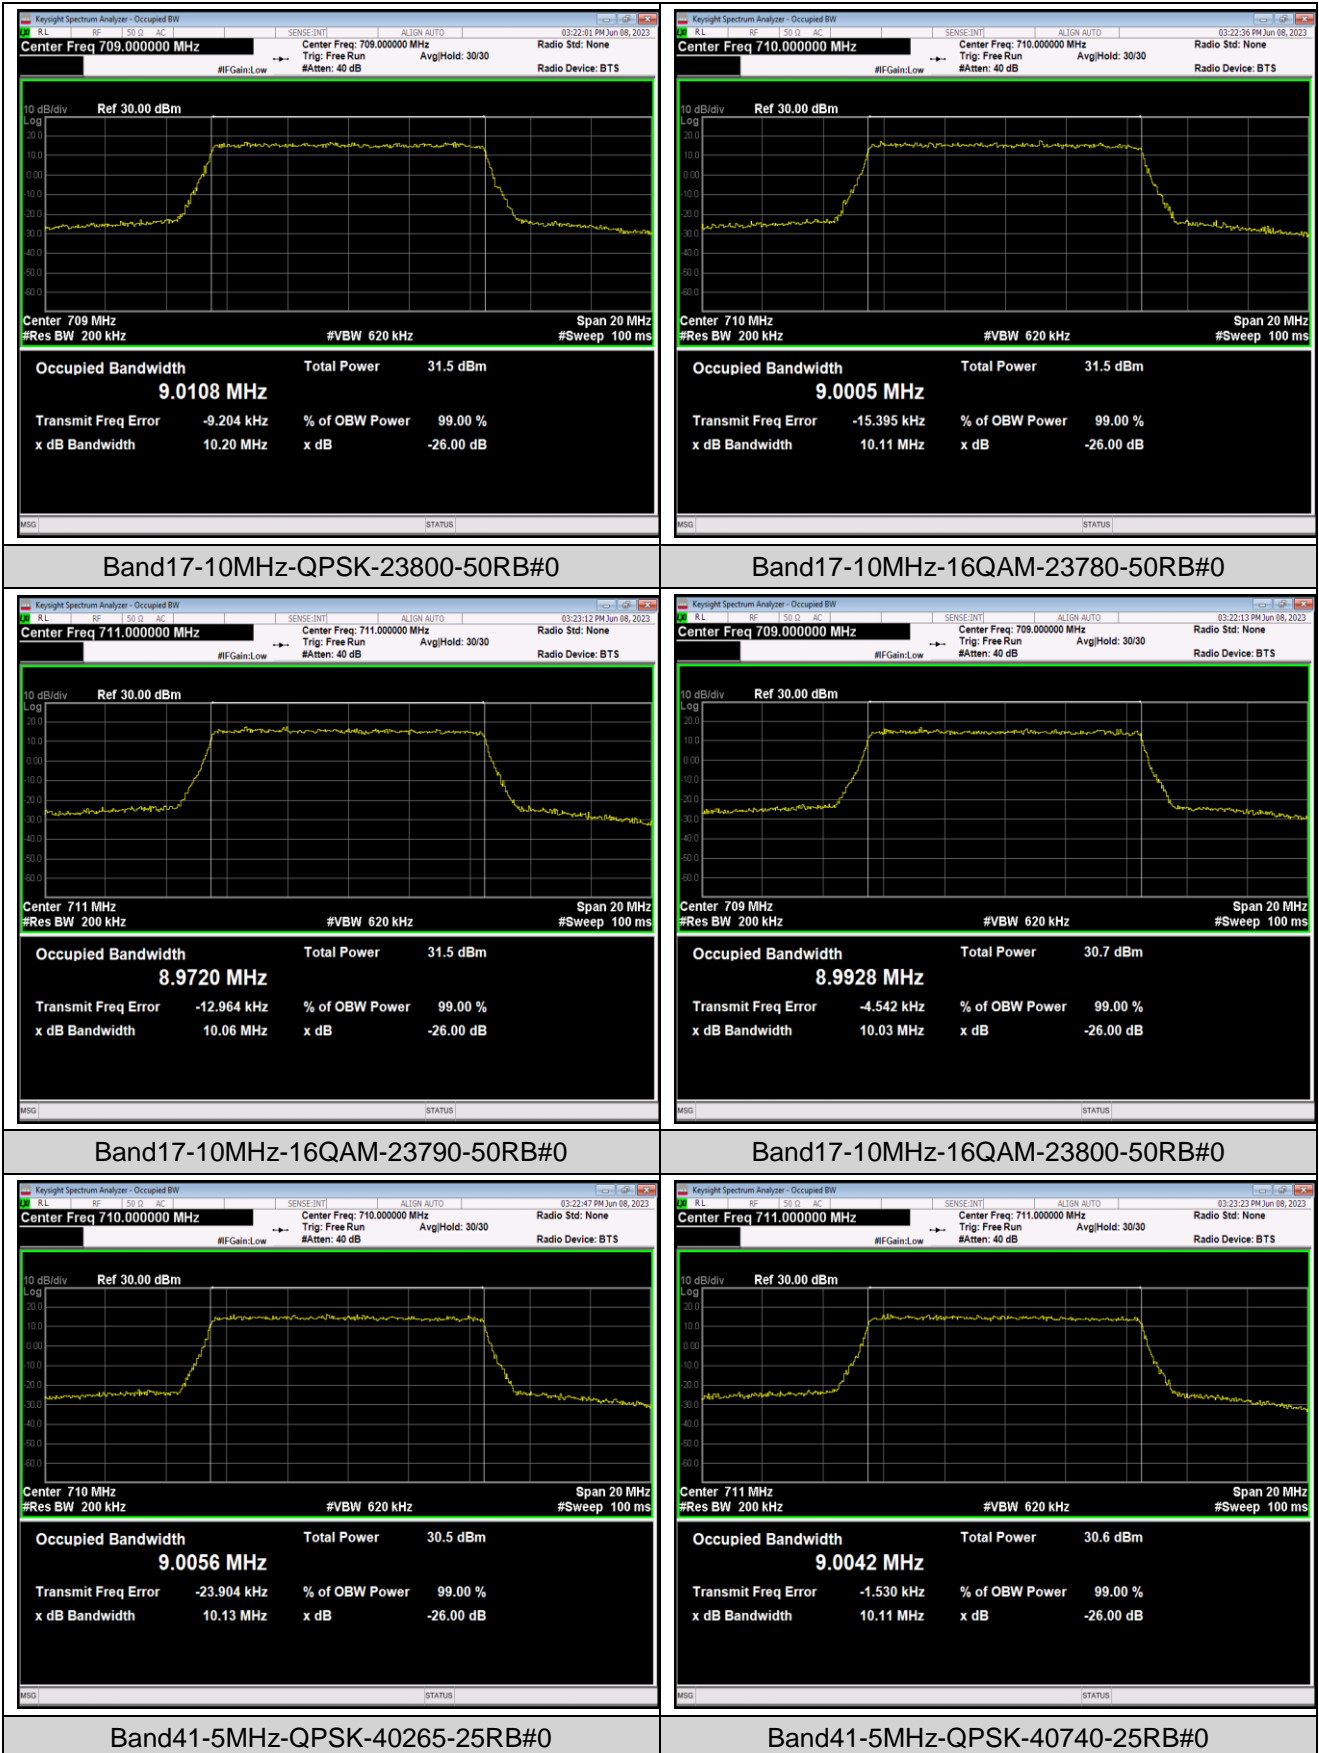

Band17-10MHz-QPSK-23780-50RB#0

Band17-10MHz-QPSK-23790-50RB#0