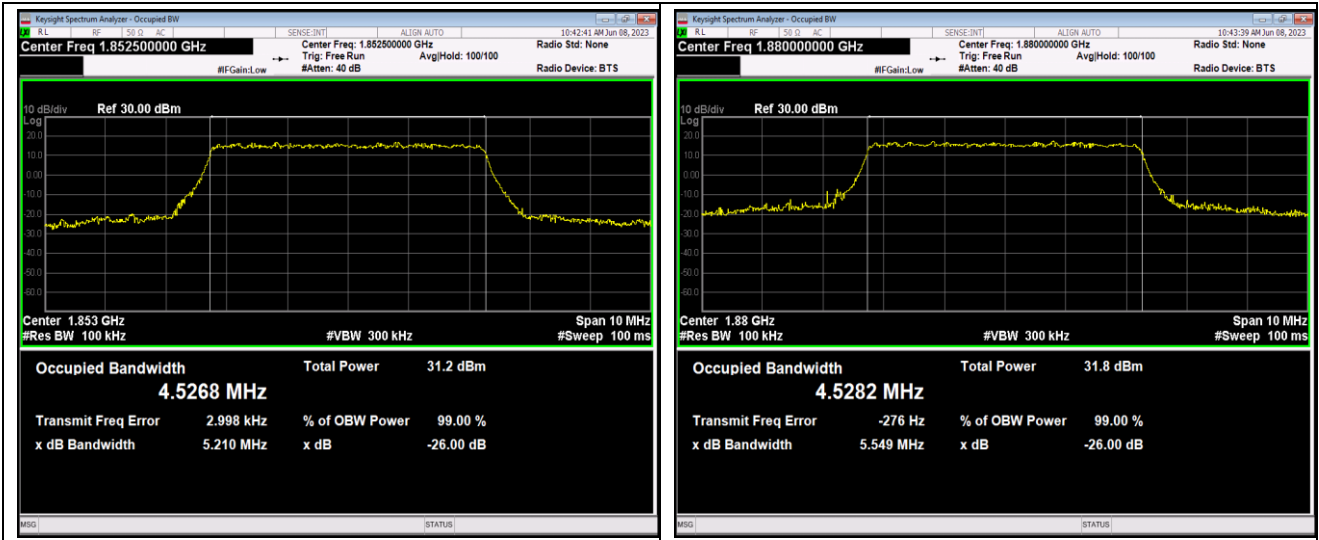

Band2-5MHz-QPSK-19175-25RB#0

Band2-5MHz-16QAM-18625-25RB#0