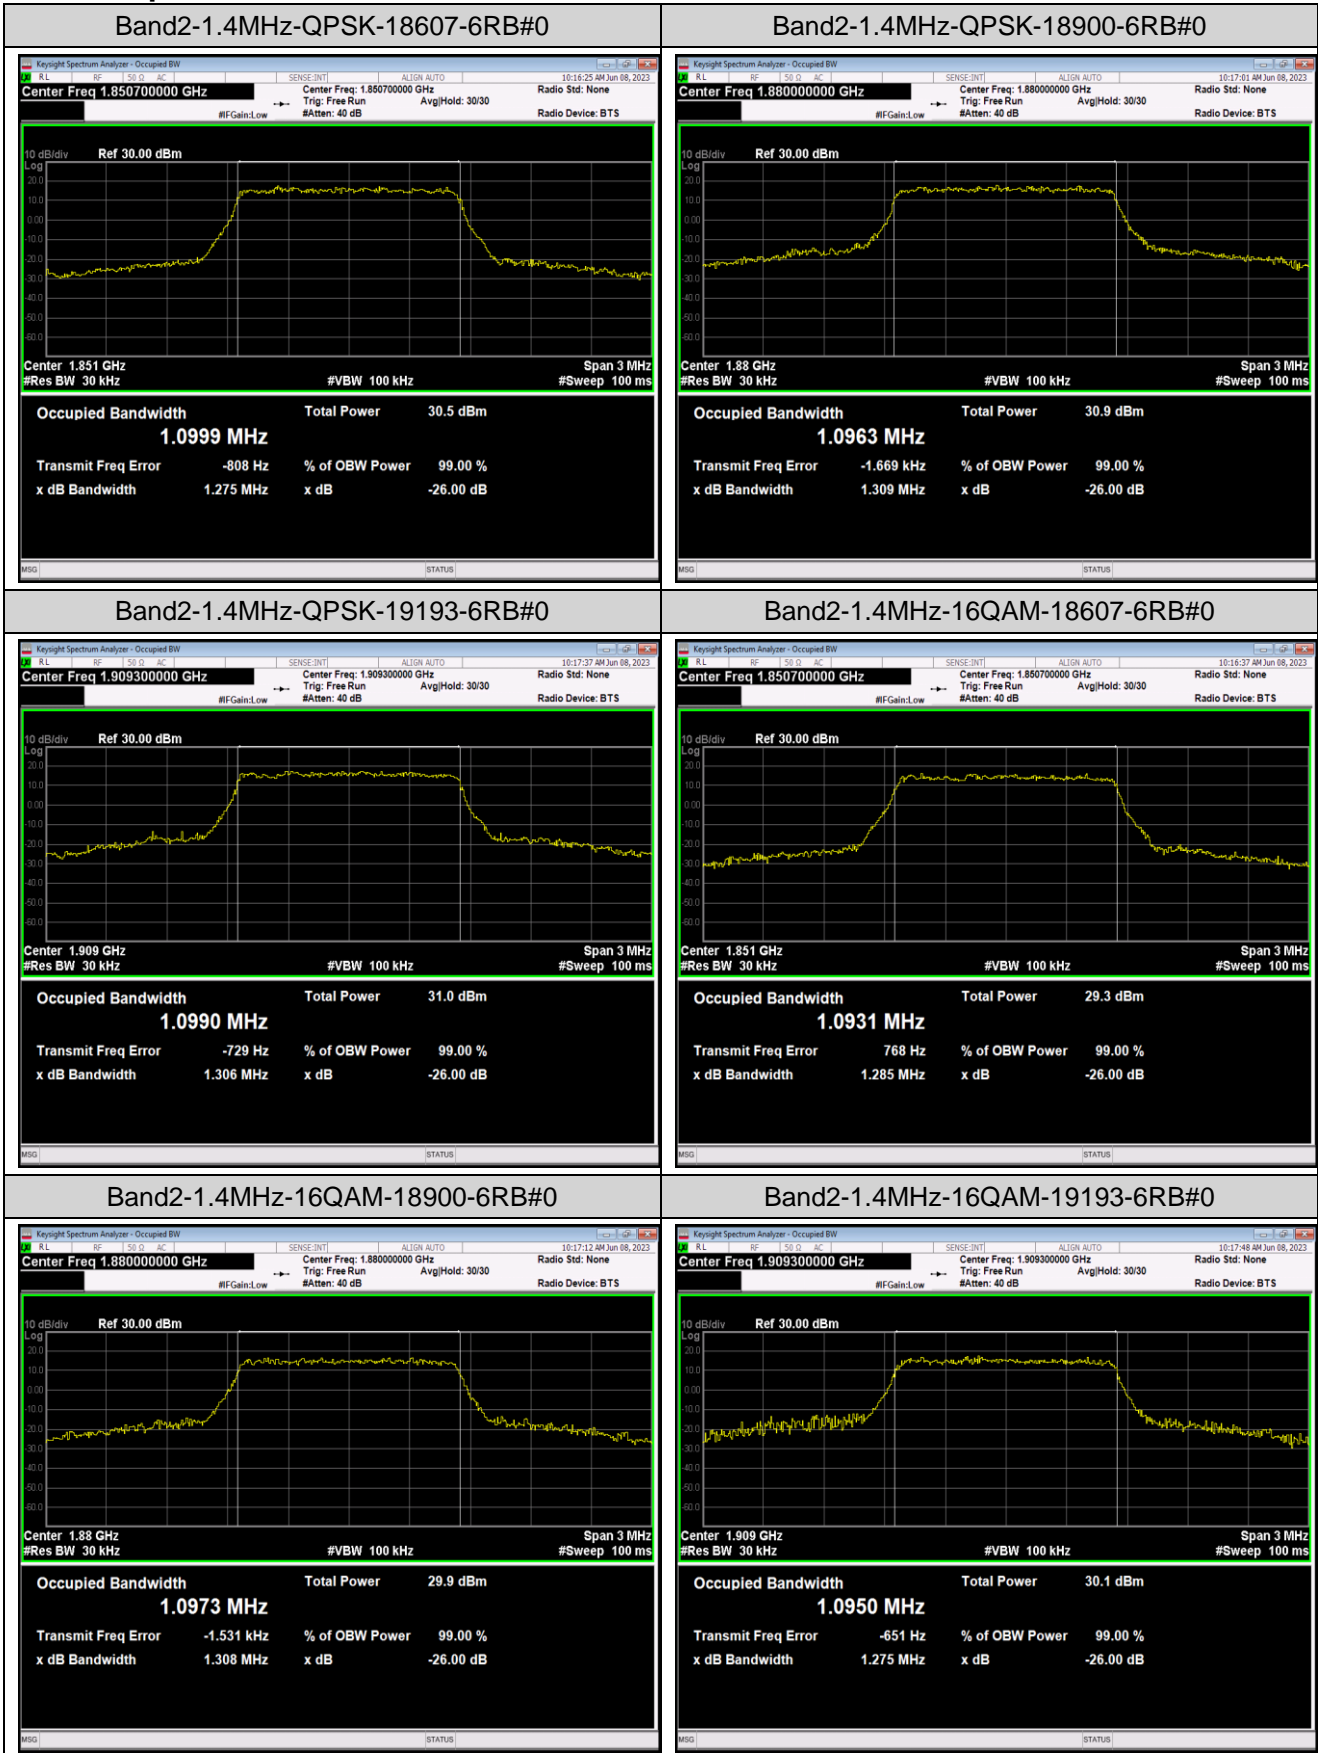

Test Graphs