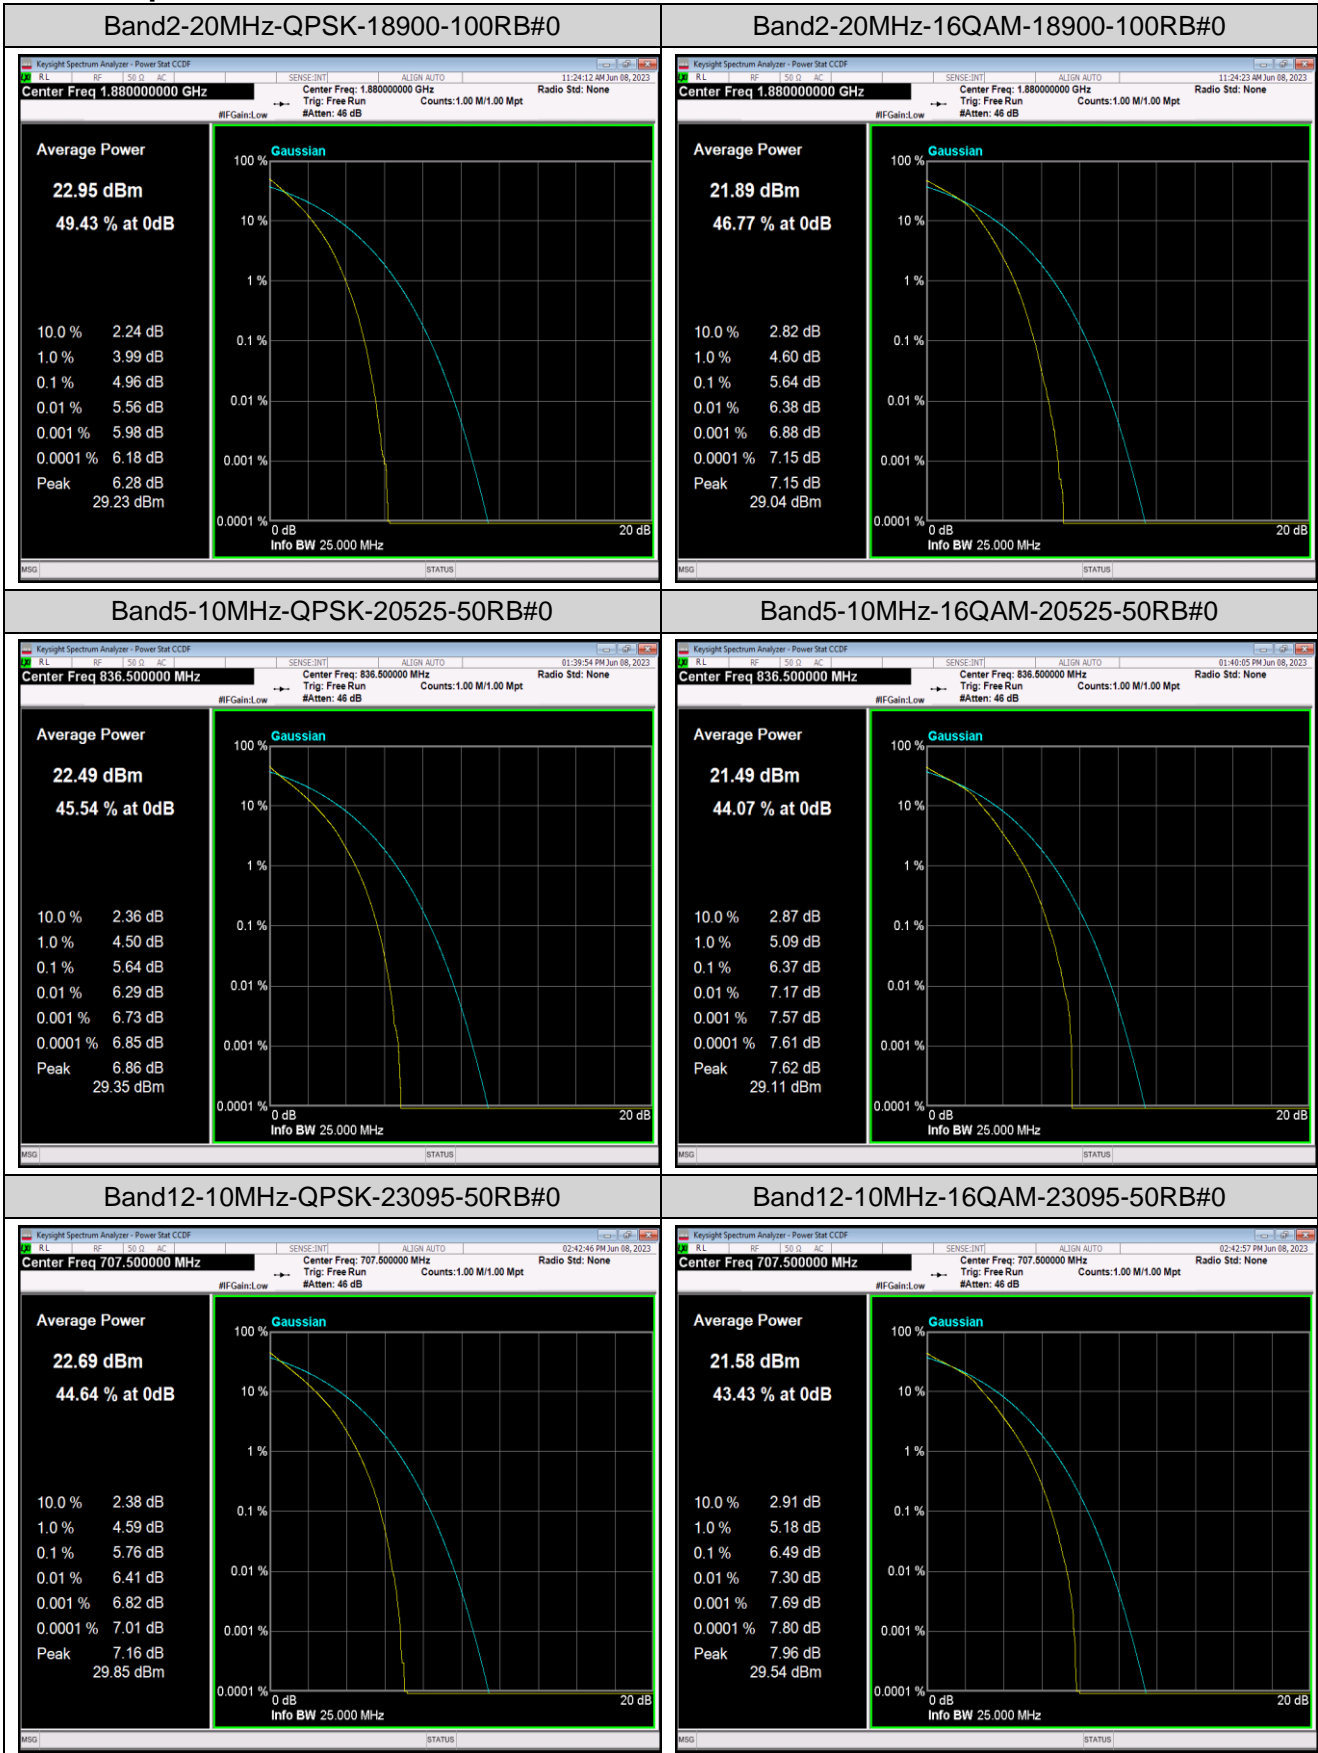

Test Graphs