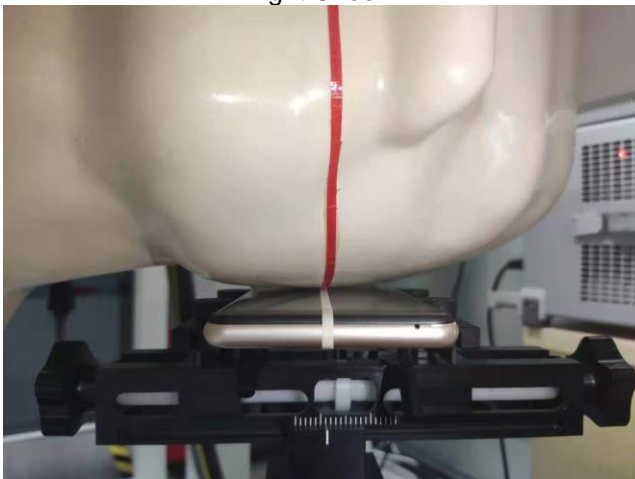

EUT Photos (Model: Elite G55)

EUT Antenna Locations

SAR Test Setup Photos

Head

Right Cheek

Right Tilted

Left Cheek

Left Tilted

Body

Front side (10mm)

Back side(10mm)

Top side(10mm)

Bottom side(10mm)

Left side(10mm)

Right side(10mm)