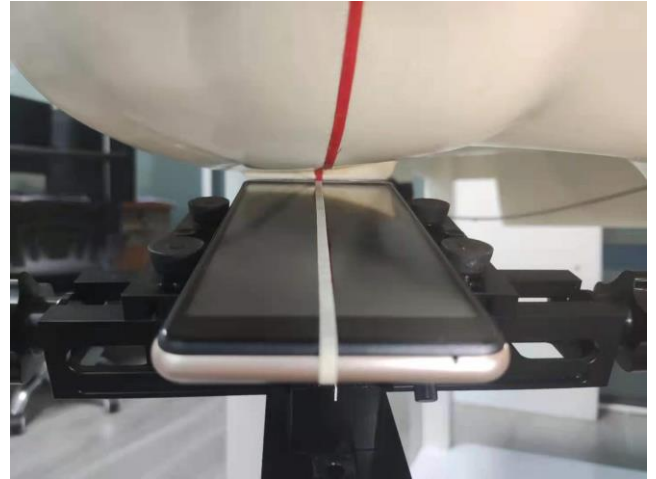

EUT Photos (Model: Elite G55)

EUT Antenna Locations

SAR Test Setup Photos

Head

Right Cheek

Right Tilted

Left Cheek

Left Tilted

Body

Front side (10mm)

Back side(10mm)

Top side(10mm)

Bottom side(10mm)

Left side(10mm)

Right side(10mm)