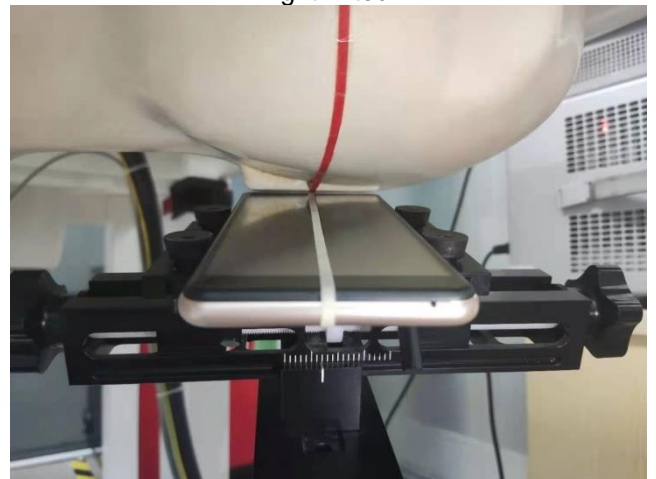

EUT Photos (Model: Elite G55)

EUT Antenna Locations

SAR Test Setup Photos

Head

Right Cheek

Right Tilted

Left Cheek

Left Tilted

Body

Front side (10mm)

Back side(10mm)

Top side(10mm)

Bottom side(10mm)

Left side(10mm)

Right side(10mm)