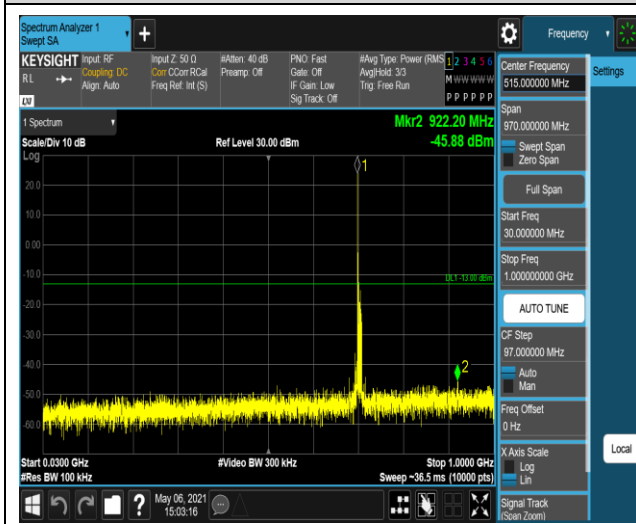

Band17-10MHz-16QAM-23800-1RB#0-Range1:30~1000MHz