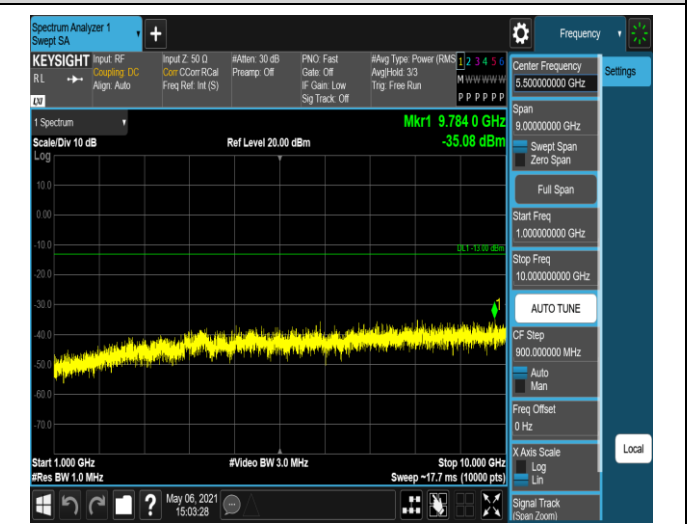

Band17-10MHz-16QAM-23800-1RB#0-Range2:1000~9000MHz