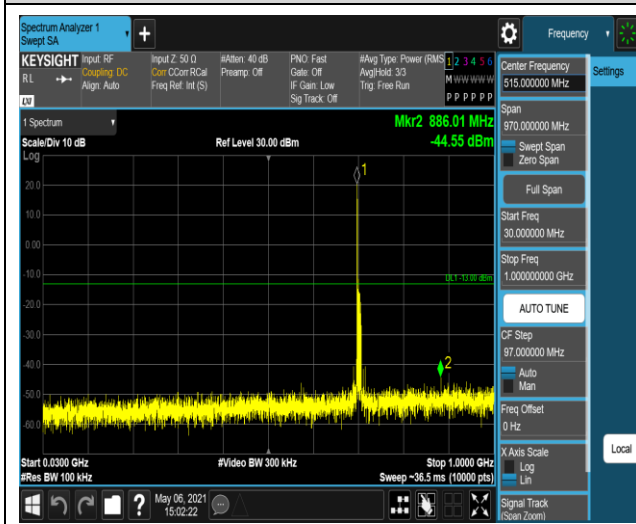

Band17-10MHz-16QAM-23790-1RB#0-Range1:30~1000MHz

Band17-10MHz-16QAM-23800-1RB#0-Range1:30~1000MHz