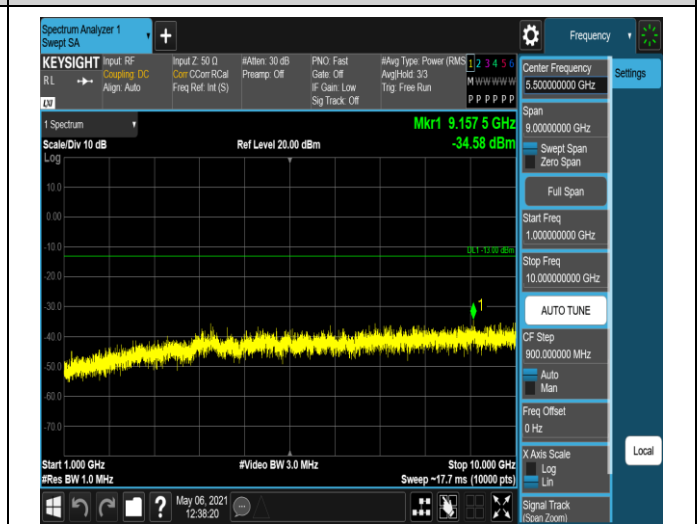

Band17-5MHz-QPSK-23755-1RB#0-Range2:1000~10000MHz

Band17-5MHz-QPSK-23790-1RB#0-Range1:30~1000MHz

Band17-5MHz-QPSK-23790-1RB#0-Range2:1000~10000MHz

Band17-5MHz-QPSK-23755-1RB#0-Range1:30~1000MHz

Band17-5MHz-QPSK-23755-1RB#0-Range2:1000~10000MHz