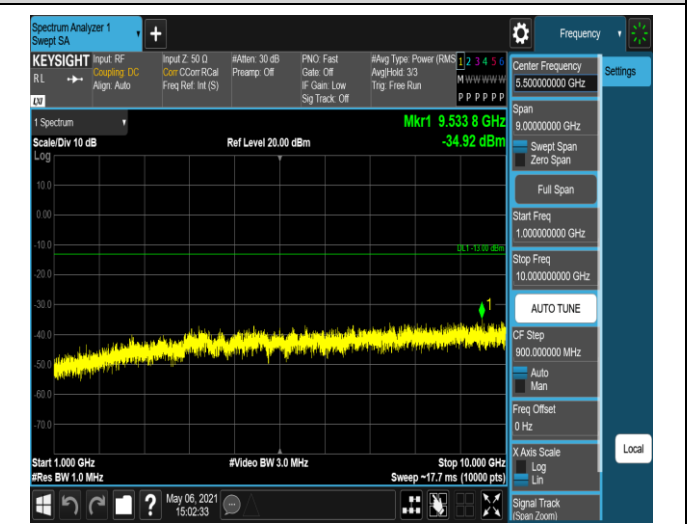

Band17-10MHz-16QAM-23800-1RB#0-Range2:1000~9000MHz

Band17-10MHz-16QAM-23790-1RB#0-Range2:1000~9000MHz