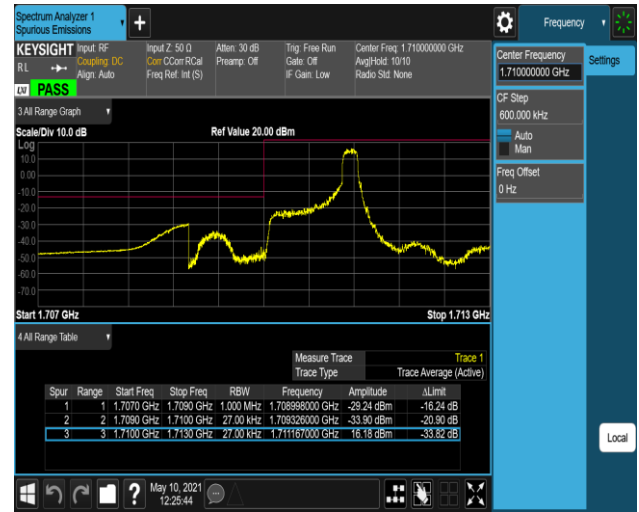

Band17-10MHz-16QAM-23780-1RB#0

Band17-10MHz-16QAM-23780-1RB#49

Band17-10MHz-16QAM-23780-50RB#0

Band17-10MHz-16QAM-23800-1RB#0

Band17-10MHz-16QAM-23800-1RB#49

Band17-10MHz-16QAM-23800-50RB#0

Band66-1.4MHz-16QAM-131979-1RB#0

Band66-1.4MHz-16QAM-131979-1RB#5

Band66-1.4MHz-16QAM-131979-6RB#0

Band66-1.4MHz-16QAM-132665-1RB#0

Band66-1.4MHz-16QAM-132665-1RB#5

Band66-1.4MHz-16QAM-132665-6RB#0

Appendix E: Conducted Spurious Emission

Test Result