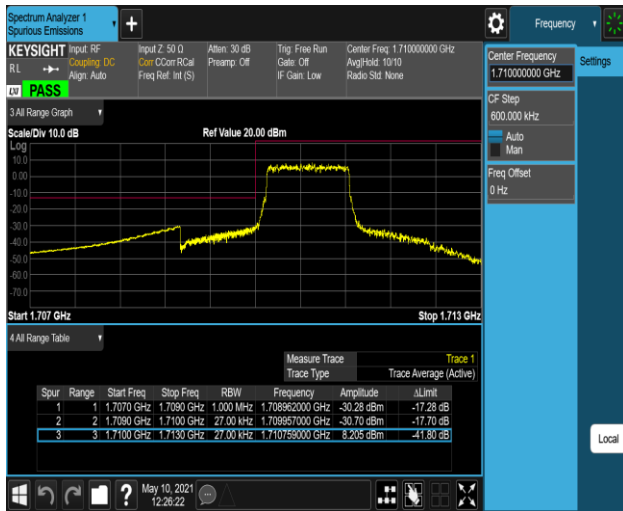

Band17-10MHz-16QAM-23780-1RB#0

Band17-10MHz-16QAM-23780-1RB#49

Band17-10MHz-16QAM-23780-50RB#0

Band17-10MHz-16QAM-23800-1RB#0

Band17-10MHz-16QAM-23800-1RB#49

Band17-10MHz-16QAM-23800-50RB#0

Band66-1.4MHz-16QAM-131979-1RB#0

Band66-1.4MHz-16QAM-131979-1RB#5

Band66-1.4MHz-16QAM-131979-6RB#0

Band66-1.4MHz-16QAM-132665-1RB#0

Band66-1.4MHz-16QAM-132665-1RB#5

Band66-1.4MHz-16QAM-132665-6RB#0

Appendix E: Conducted Spurious Emission

Test Result