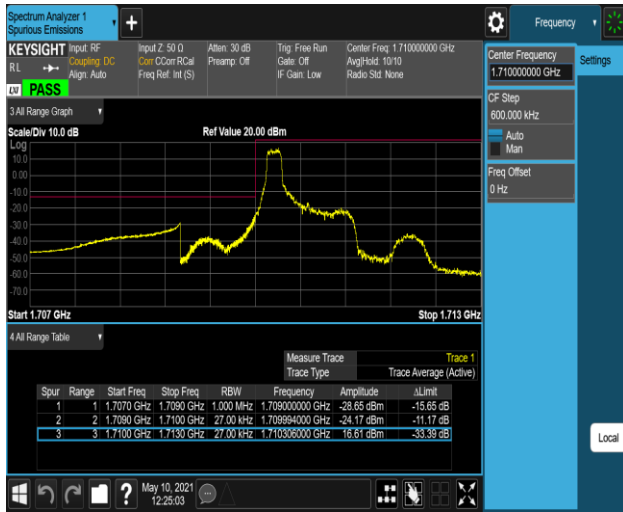

Band17-10MHz-16QAM-23780-1RB#0

Band17-10MHz-16QAM-23780-1RB#49

Band17-10MHz-16QAM-23780-50RB#0

Band17-10MHz-16QAM-23800-1RB#0

Band17-10MHz-16QAM-23800-1RB#49

Band17-10MHz-16QAM-23800-50RB#0

Band66-1.4MHz-16QAM-131979-1RB#0

Band66-1.4MHz-16QAM-131979-1RB#5

Band66-1.4MHz-16QAM-131979-6RB#0

Band66-1.4MHz-16QAM-132665-1RB#0

Band66-1.4MHz-16QAM-132665-1RB#5

Band66-1.4MHz-16QAM-132665-6RB#0

Appendix E: Conducted Spurious Emission

Test Result