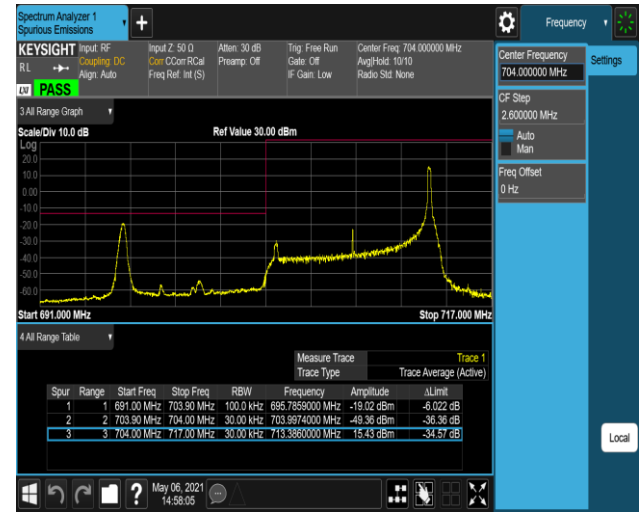

Band17-10MHz-16QAM-23780-1RB#0

Band17-10MHz-16QAM-23780-1RB#49

Band17-10MHz-16QAM-23780-50RB#0

Band17-10MHz-16QAM-23800-1RB#0

Band17-10MHz-16QAM-23800-1RB#49

Band17-10MHz-16QAM-23800-50RB#0

Band66-1.4MHz-16QAM-131979-1RB#0

Band66-1.4MHz-16QAM-131979-1RB#5

Band66-1.4MHz-16QAM-131979-6RB#0

Band66-1.4MHz-16QAM-132665-1RB#0

Band66-1.4MHz-16QAM-132665-1RB#5

Band66-1.4MHz-16QAM-132665-6RB#0

Appendix E: Conducted Spurious Emission

Test Result