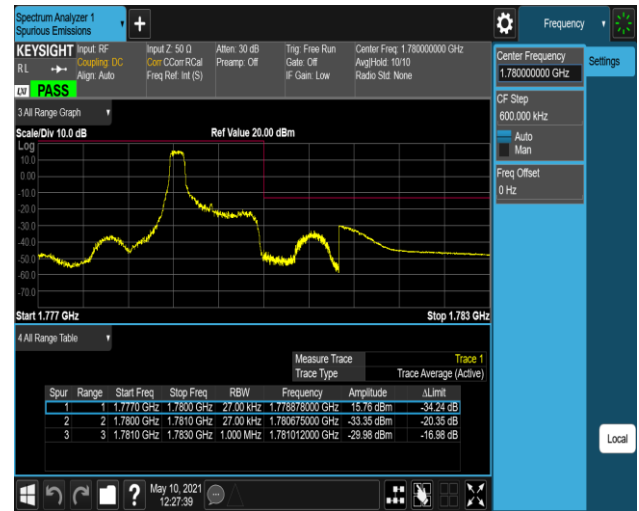

Band17-10MHz-16QAM-23780-1RB#0

Band17-10MHz-16QAM-23780-1RB#49

Band17-10MHz-16QAM-23780-50RB#0

Band17-10MHz-16QAM-23800-1RB#0

Band17-10MHz-16QAM-23800-1RB#49

Band17-10MHz-16QAM-23800-50RB#0

Band66-1.4MHz-16QAM-131979-1RB#0

Band66-1.4MHz-16QAM-131979-1RB#5

Band66-1.4MHz-16QAM-131979-6RB#0

Band66-1.4MHz-16QAM-132665-1RB#0

Band66-1.4MHz-16QAM-132665-1RB#5

Band66-1.4MHz-16QAM-132665-6RB#0

Appendix E: Conducted Spurious Emission

Test Result