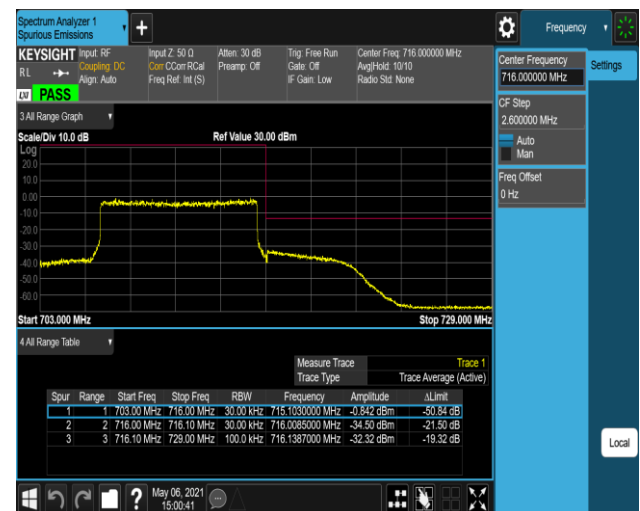

Band17-10MHz-16QAM-23780-1RB#0

Band17-10MHz-16QAM-23780-1RB#49

Band17-10MHz-16QAM-23780-50RB#0

Band17-10MHz-16QAM-23800-1RB#0

Band17-10MHz-16QAM-23800-1RB#49

Band17-10MHz-16QAM-23800-50RB#0

Band66-1.4MHz-16QAM-131979-1RB#0

Band66-1.4MHz-16QAM-131979-1RB#5

Band66-1.4MHz-16QAM-131979-6RB#0

Band66-1.4MHz-16QAM-132665-1RB#0

Band66-1.4MHz-16QAM-132665-1RB#5

Band66-1.4MHz-16QAM-132665-6RB#0

Appendix E: Conducted Spurious Emission

Test Result