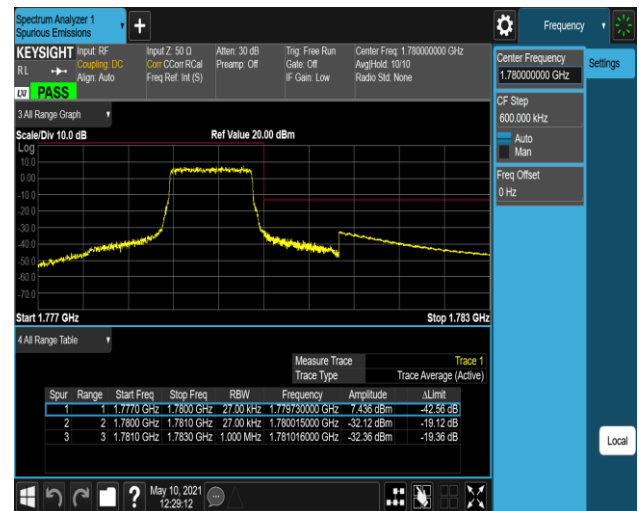

Band66-1.4MHz-16QAM-131979-1RB#5

Band66-1.4MHz-16QAM-131979-6RB#0

Band66-1.4MHz-16QAM-132665-1RB#0

Band66-1.4MHz-16QAM-132665-1RB#5

Band66-1.4MHz-16QAM-132665-6RB#0

Appendix E: Conducted Spurious Emission

Test Result