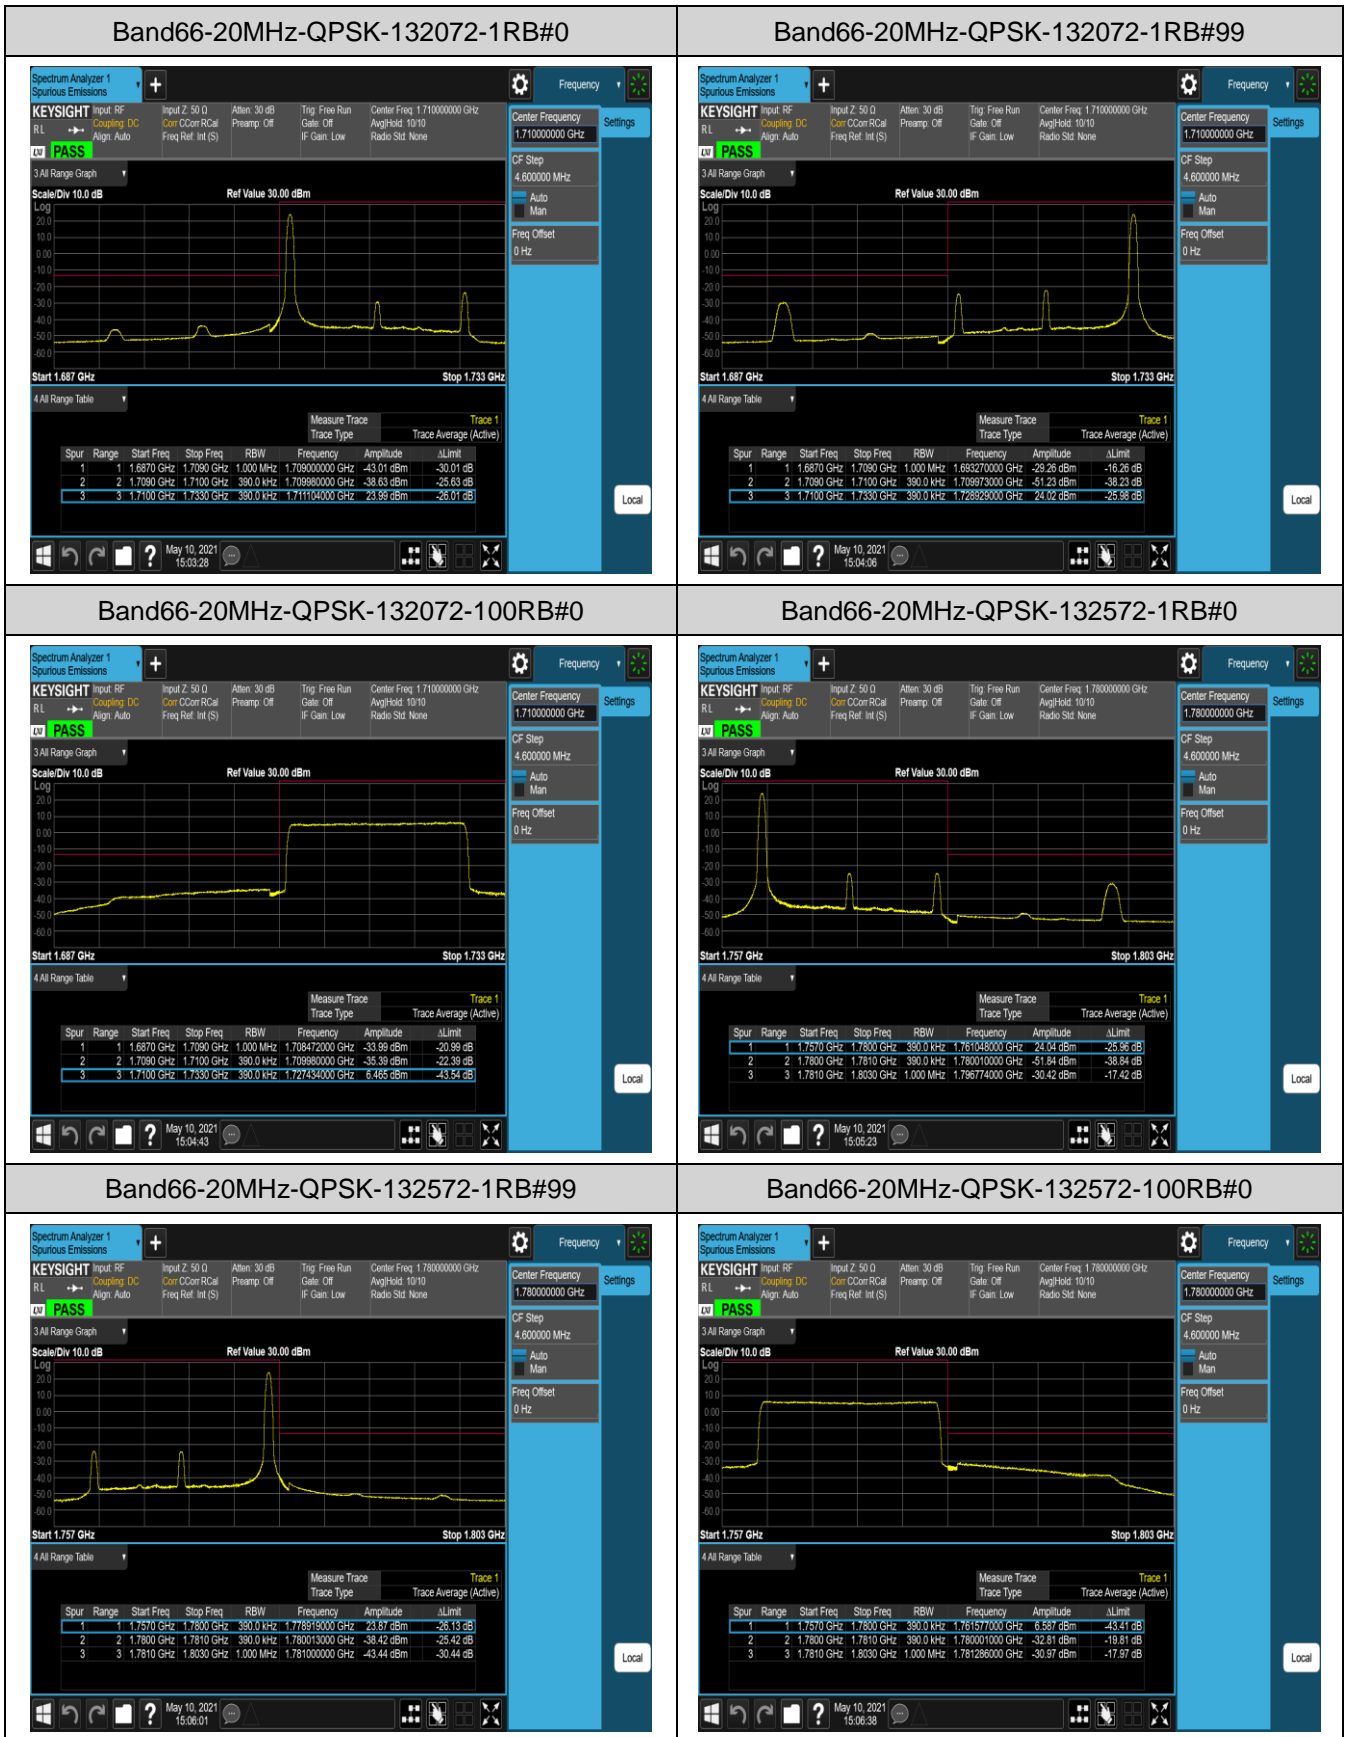

Band66-1.4MHz-16QAM-131979-1RB#5

Band66-1.4MHz-16QAM-131979-6RB#0

Band66-1.4MHz-16QAM-132665-1RB#0

Band66-1.4MHz-16QAM-132665-1RB#5

Band66-1.4MHz-16QAM-132665-6RB#0

Appendix E: Conducted Spurious Emission

Test Result