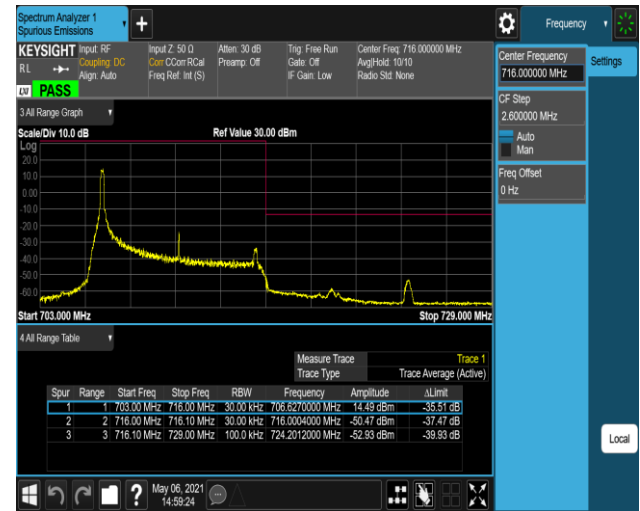

Band17-10MHz-16QAM-23780-1RB#0

Band17-10MHz-16QAM-23780-1RB#49

Band17-10MHz-16QAM-23780-50RB#0

Band17-10MHz-16QAM-23800-1RB#0

Band17-10MHz-16QAM-23800-1RB#49

Band17-10MHz-16QAM-23800-50RB#0

Band66-1.4MHz-16QAM-131979-1RB#0

Band66-1.4MHz-16QAM-131979-1RB#5

Band66-1.4MHz-16QAM-131979-6RB#0

Band66-1.4MHz-16QAM-132665-1RB#0

Band66-1.4MHz-16QAM-132665-1RB#5

Band66-1.4MHz-16QAM-132665-6RB#0

Appendix E: Conducted Spurious Emission

Test Result