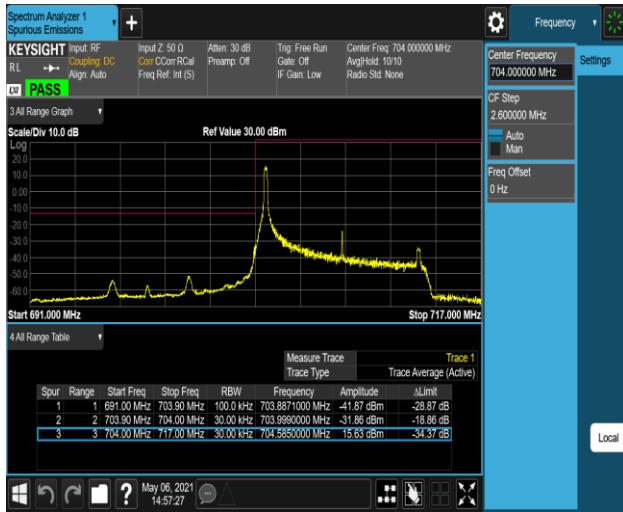

Band17-10MHz-16QAM-23780-1RB#0

Band17-10MHz-16QAM-23780-1RB#49

Band17-10MHz-16QAM-23780-50RB#0

Band17-10MHz-16QAM-23800-1RB#0

Band17-10MHz-16QAM-23800-1RB#49

Band17-10MHz-16QAM-23800-50RB#0

Band66-1.4MHz-16QAM-131979-1RB#0

Band66-1.4MHz-16QAM-131979-1RB#5

Band66-1.4MHz-16QAM-131979-6RB#0

Band66-1.4MHz-16QAM-132665-1RB#0

Band66-1.4MHz-16QAM-132665-1RB#5

Band66-1.4MHz-16QAM-132665-6RB#0

Appendix E: Conducted Spurious Emission

Test Result