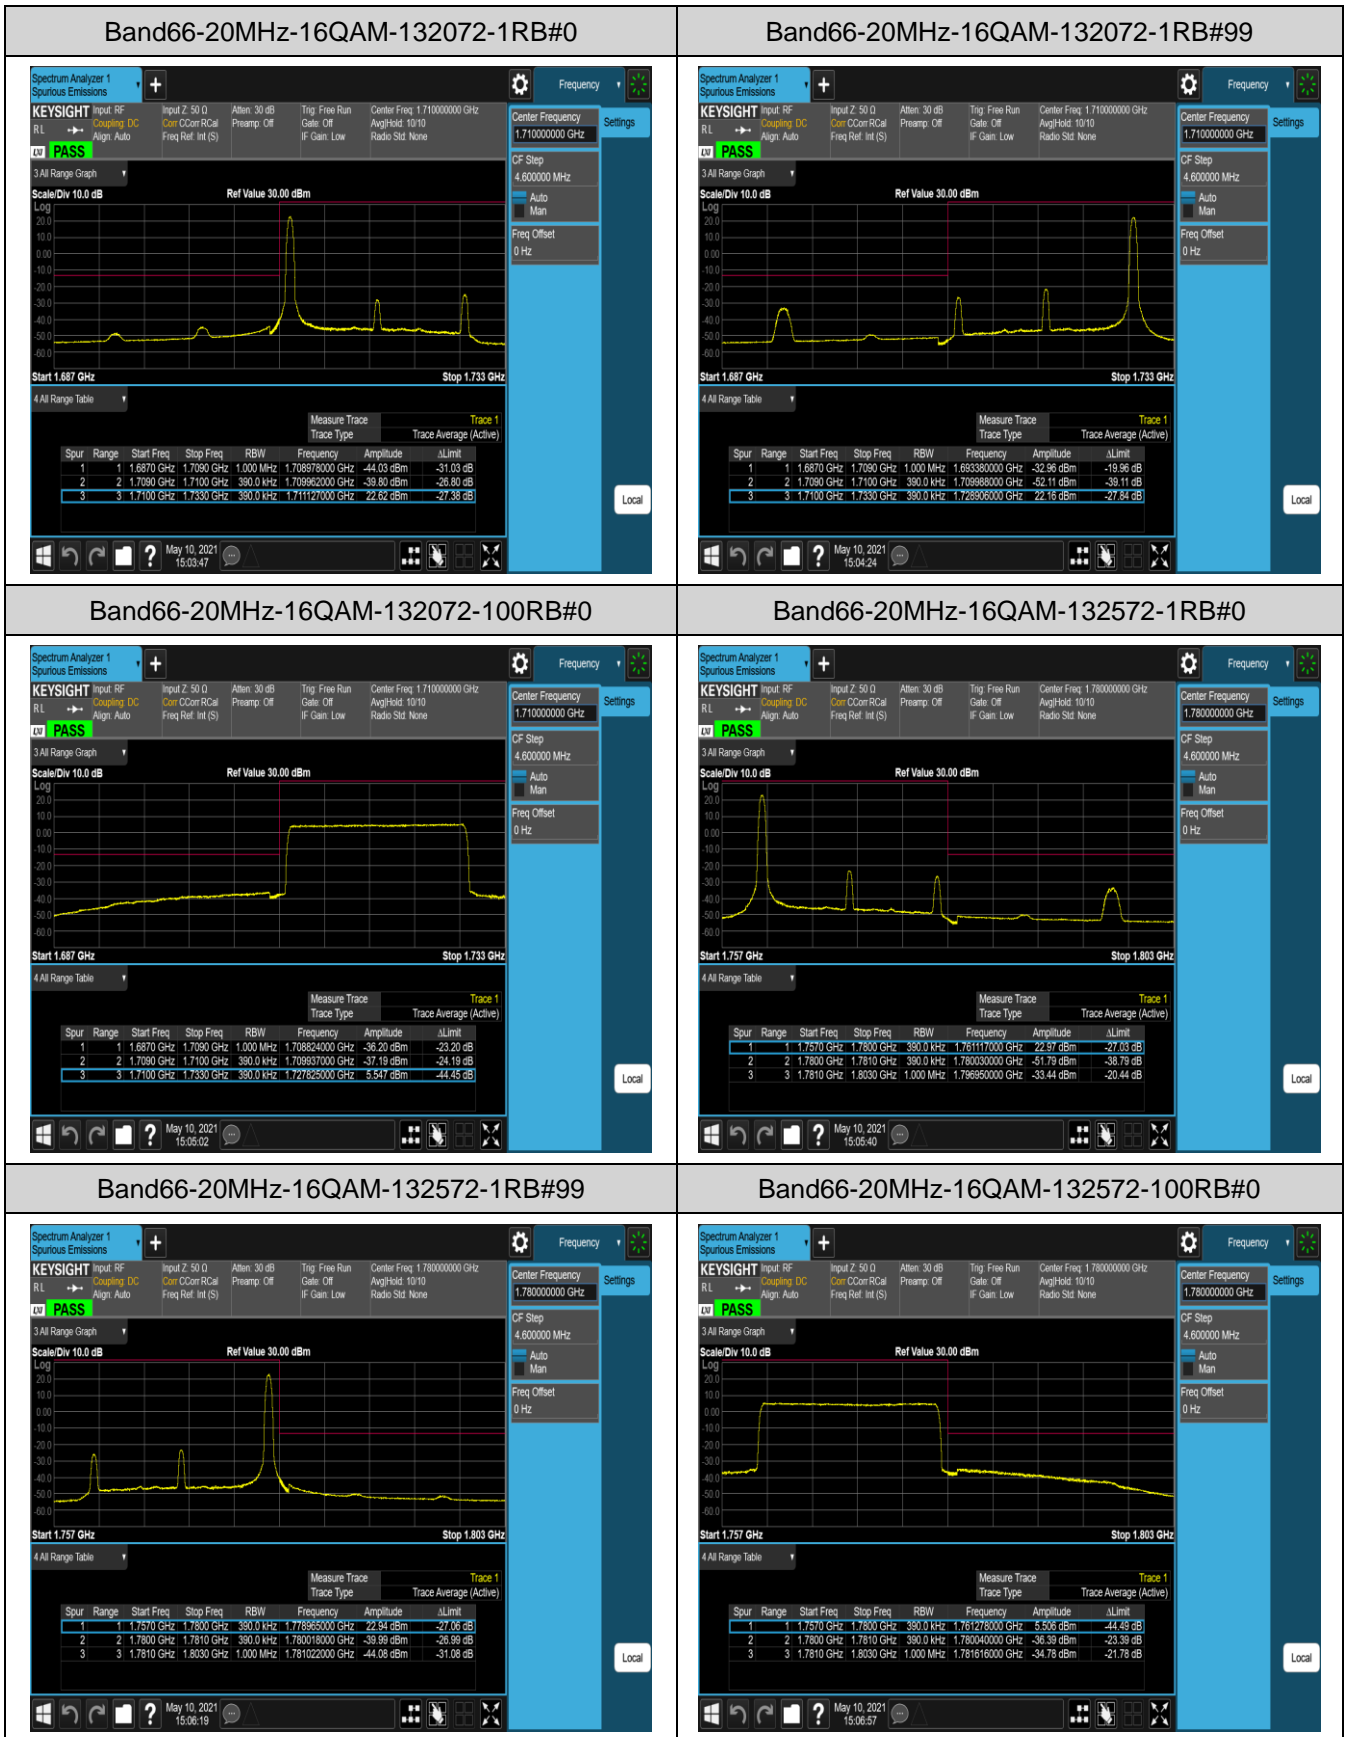

Band66-1.4MHz-16QAM-131979-1RB#5

Band66-1.4MHz-16QAM-131979-6RB#0

Band66-1.4MHz-16QAM-132665-1RB#0

Band66-1.4MHz-16QAM-132665-1RB#5

Band66-1.4MHz-16QAM-132665-6RB#0

Appendix E: Conducted Spurious Emission

Test Result