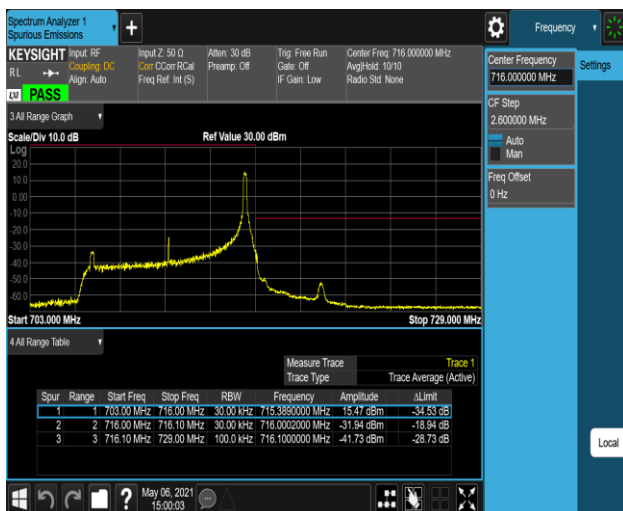

Band17-10MHz-16QAM-23780-1RB#0

Band17-10MHz-16QAM-23780-1RB#49

Band17-10MHz-16QAM-23780-50RB#0

Band17-10MHz-16QAM-23800-1RB#0

Band17-10MHz-16QAM-23800-1RB#49

Band17-10MHz-16QAM-23800-50RB#0

Band66-1.4MHz-16QAM-131979-1RB#0

Band66-1.4MHz-16QAM-131979-1RB#5

Band66-1.4MHz-16QAM-131979-6RB#0

Band66-1.4MHz-16QAM-132665-1RB#0

Band66-1.4MHz-16QAM-132665-1RB#5

Band66-1.4MHz-16QAM-132665-6RB#0

Appendix E: Conducted Spurious Emission

Test Result