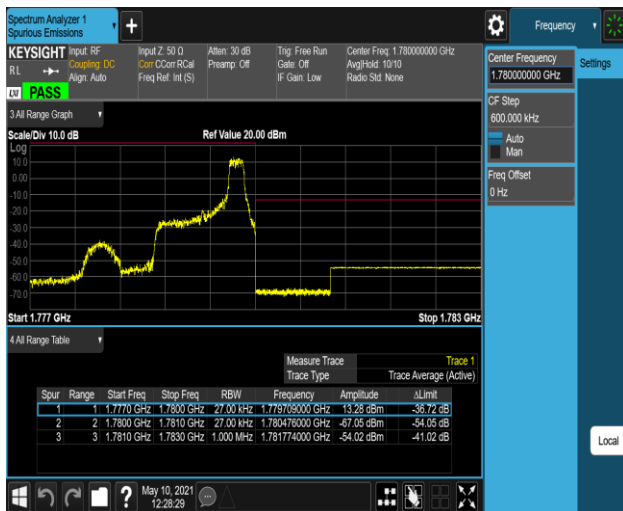

Band66-1.4MHz-16QAM-131979-1RB#5

Band66-1.4MHz-16QAM-131979-6RB#0

Band66-1.4MHz-16QAM-132665-1RB#0

Band66-1.4MHz-16QAM-132665-1RB#5

Band66-1.4MHz-16QAM-132665-6RB#0

Appendix E: Conducted Spurious Emission

Test Result