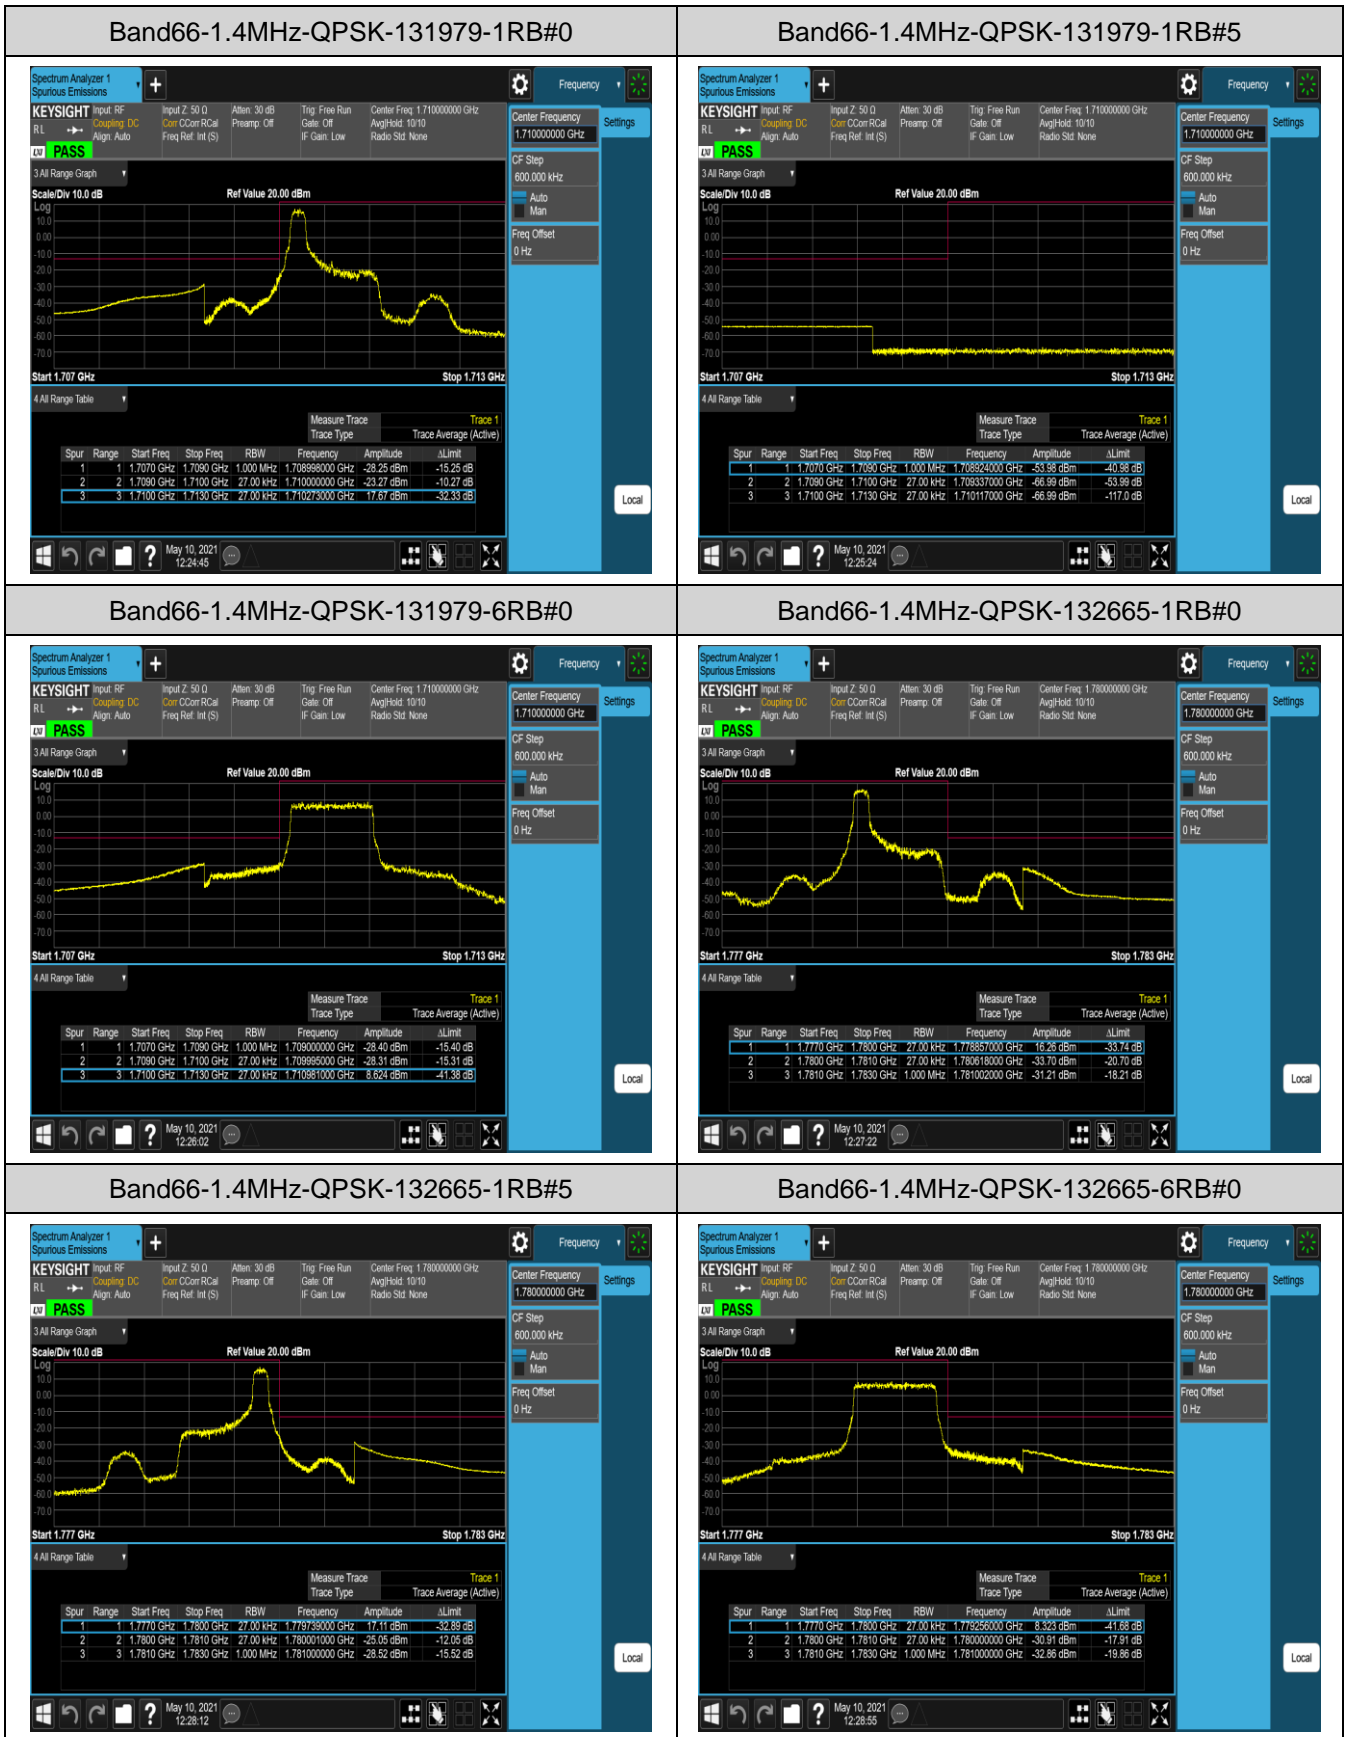

Band17-10MHz-16QAM-23780-1RB#0

Band17-10MHz-16QAM-23780-1RB#49

Band17-10MHz-16QAM-23780-50RB#0

Band17-10MHz-16QAM-23800-1RB#0

Band17-10MHz-16QAM-23800-1RB#49

Band17-10MHz-16QAM-23800-50RB#0

Band66-1.4MHz-16QAM-131979-1RB#0

Band66-1.4MHz-16QAM-131979-1RB#5

Band66-1.4MHz-16QAM-131979-6RB#0

Band66-1.4MHz-16QAM-132665-1RB#0

Band66-1.4MHz-16QAM-132665-1RB#5

Band66-1.4MHz-16QAM-132665-6RB#0

Appendix E: Conducted Spurious Emission

Test Result